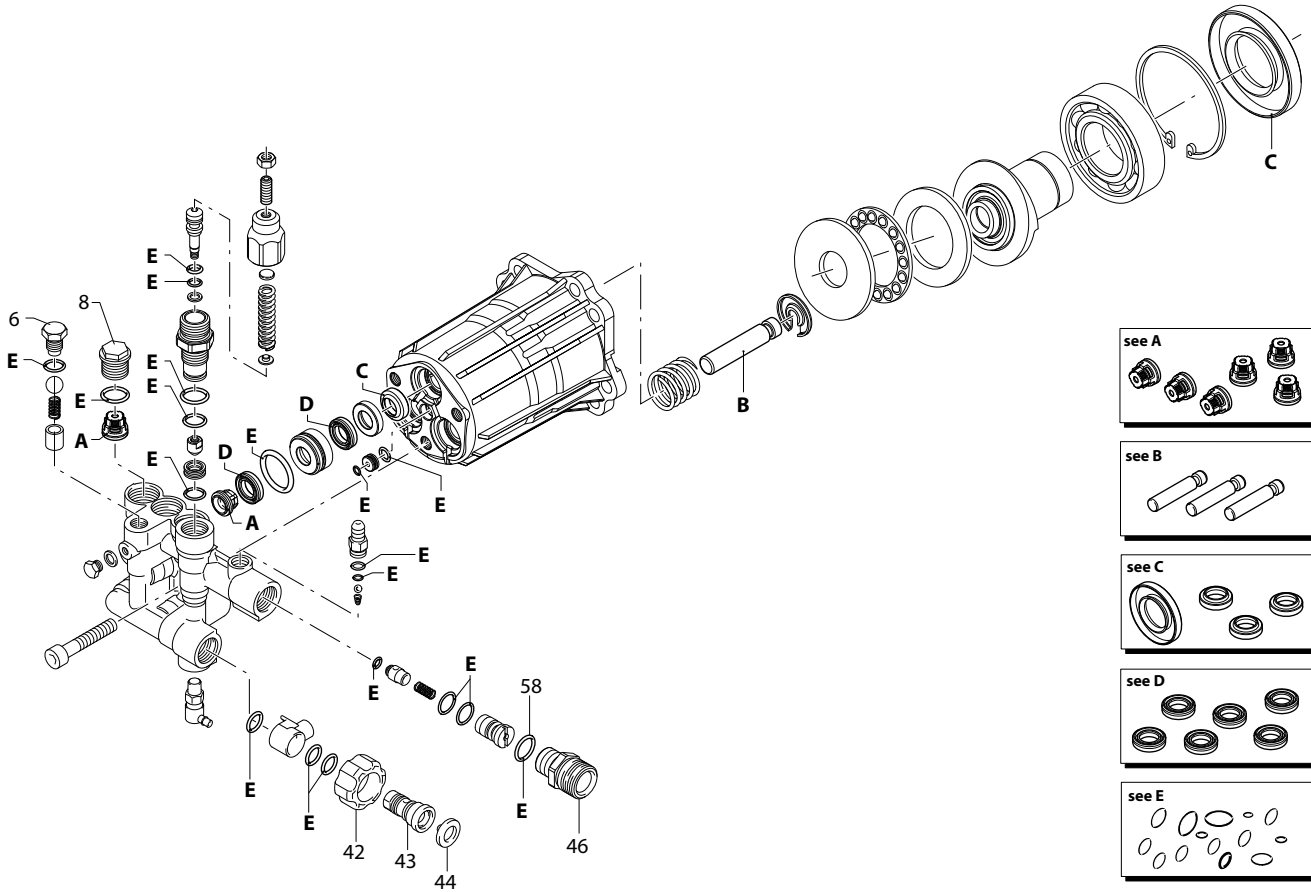

POWER WASHER PUMP, AXIAL-2.5GPM 3400 PSI – REPLACEMENT PARTS

REF. #	Generac Part #	QTY	Description
	0J9375	1	PUMP-RMV 2.5G30 W/ EXTRA PORT
6	0H95650130	1	PLUG
8	0J93750100	3	PLUG
42	0H95650120	1	SUCTION FITTING
43	0J93750101	1	SUCTION FITTING
44	0H95650122	1	FILTER
46	0H95650123	1	OUTLET FITTING
58	0H95650124	4	O-RING

REF. #	Generac Part #	Description
A	0J04790110	KIT - VALVES
B	0J04790111	KIT - PISTONS
C	0J93750102	KIT - OIL SEALS
D	0J04790113	KIT - WATER SEALS
E	0J93750103	KIT - O-RINGS

GENERAC[®]

Generac Power Systems, Inc.
 S45 W29290 Hwy. 59
 Waukesha, WI 53189
 1-888-GENERAC (1-888-436-3722)