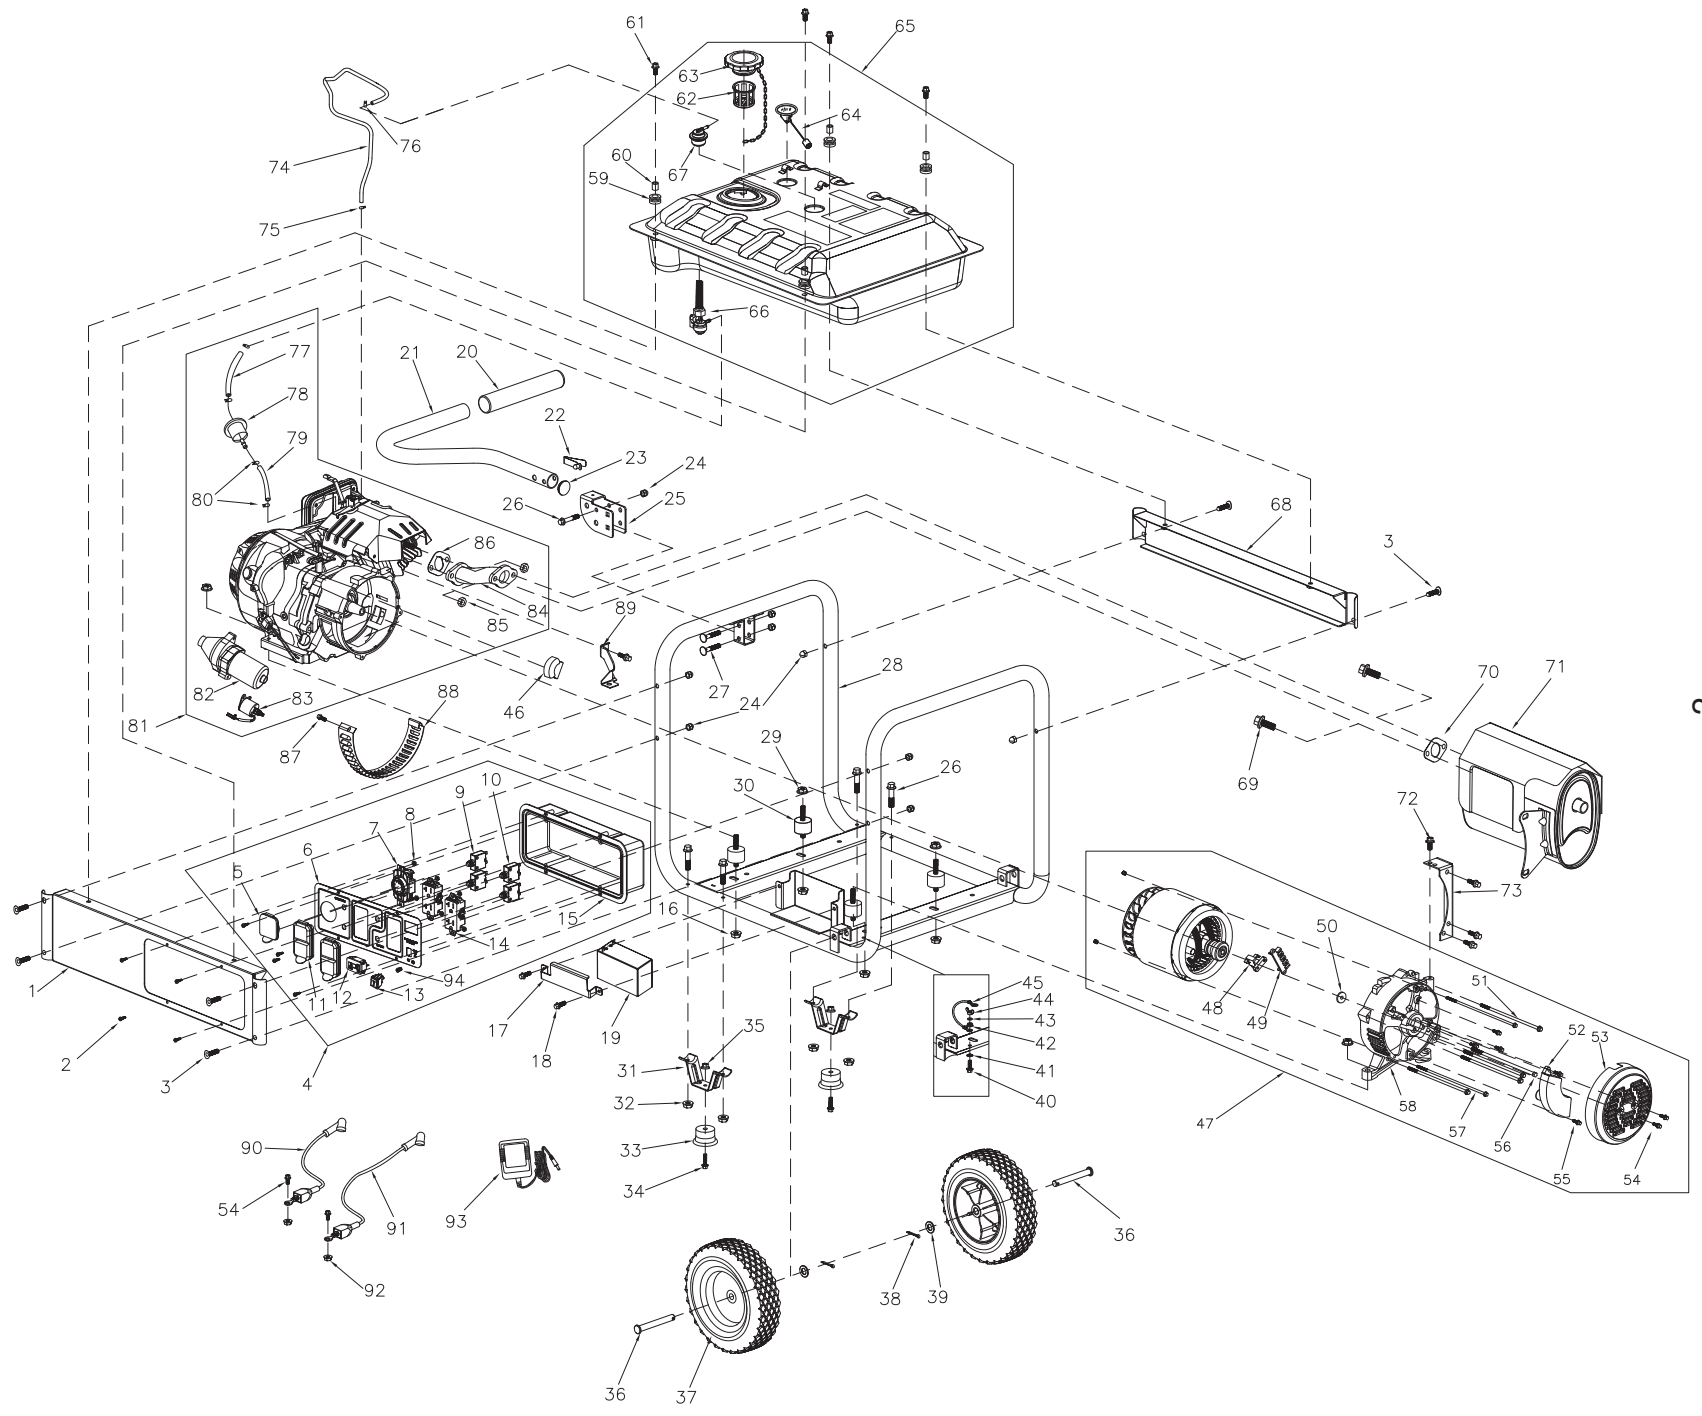

# Parts Manual

**GP7500E 420cc** (Model 0059435)

**GP8000E 420cc** (Model 0065140)

# GP7500E & GP8000E

Item	Part #	Qty	Description
1	0H97480ST03	1	PANEL, RAIL C/PNL SIDE GP
2	0G8382	8	SCREW, PAN M5 X 16
3	0H1780	6	BOLT, CURVED HEAD(M8X40)
4	0H9775E	1	PANEL ASSY. CONTROL
5	0G9391	1	COVER,30A 120/240V
6	0J4536A	1	FACE PLATE, CONTROL PANEL
7	0G8758	1	OUTLET 30A 120/250V SP-CGR
8	0J86620108	6	NUT, M4
9	0H0265E	2	BREAKER, CIRCUIT (30A)
10	0H0265C	2	BREAKER, CIRCUIT (20A)
11	0G9392	2	COVER, 20A 120V GFCI/DU-PLEX
12	0G8321	1	METER, HOUR
13	0J0251	1	SW START-RUN-STOP GP
14	0D4968	2	OUTLET, 20A, 120V
15	0G9756A	1	COVER, BACK PANEL
16	067989	4	NUT, M8
17	0J06940ST15	1	COVER, BATTERY
18	0G84420194	3	BOLT, M6X12
19	0G9449	1	BATTERY
20	0G8442C113	1	GRIP, HANDLE
21	0H97560ST15	1	HANDLE, PMS159C
22	0J5347	1	BUTTON, SNAP
23	0H9760	1	CAP END NYLON BLACK
24	0H1782	9	CAP, NUT LOCKING, M8
25	0H97670ST15	1	BRACKET, PMS159C
26	073144	5	BOLT, M8X45
27	0H1781	2	BOLT, CARRIAGE HEAD M8X46
28	0J02500ST15	1	ASSEMBLY FRAME GP 7500E
29	0G84420107	4	NUT, M10
30	0K09150110	4	MOUNT, RUBBER VIBRATION
31	0K0097	2	FOOT, BENT(FRAME)
32	0K0098	4	NUT, M8
33	0K0099	2	FOOT, RUBBER
34	0K0100	2	BOLT,M6X28
35	0K0105	2	NUT,M6
36	0H0204	2	PIN, AXLE