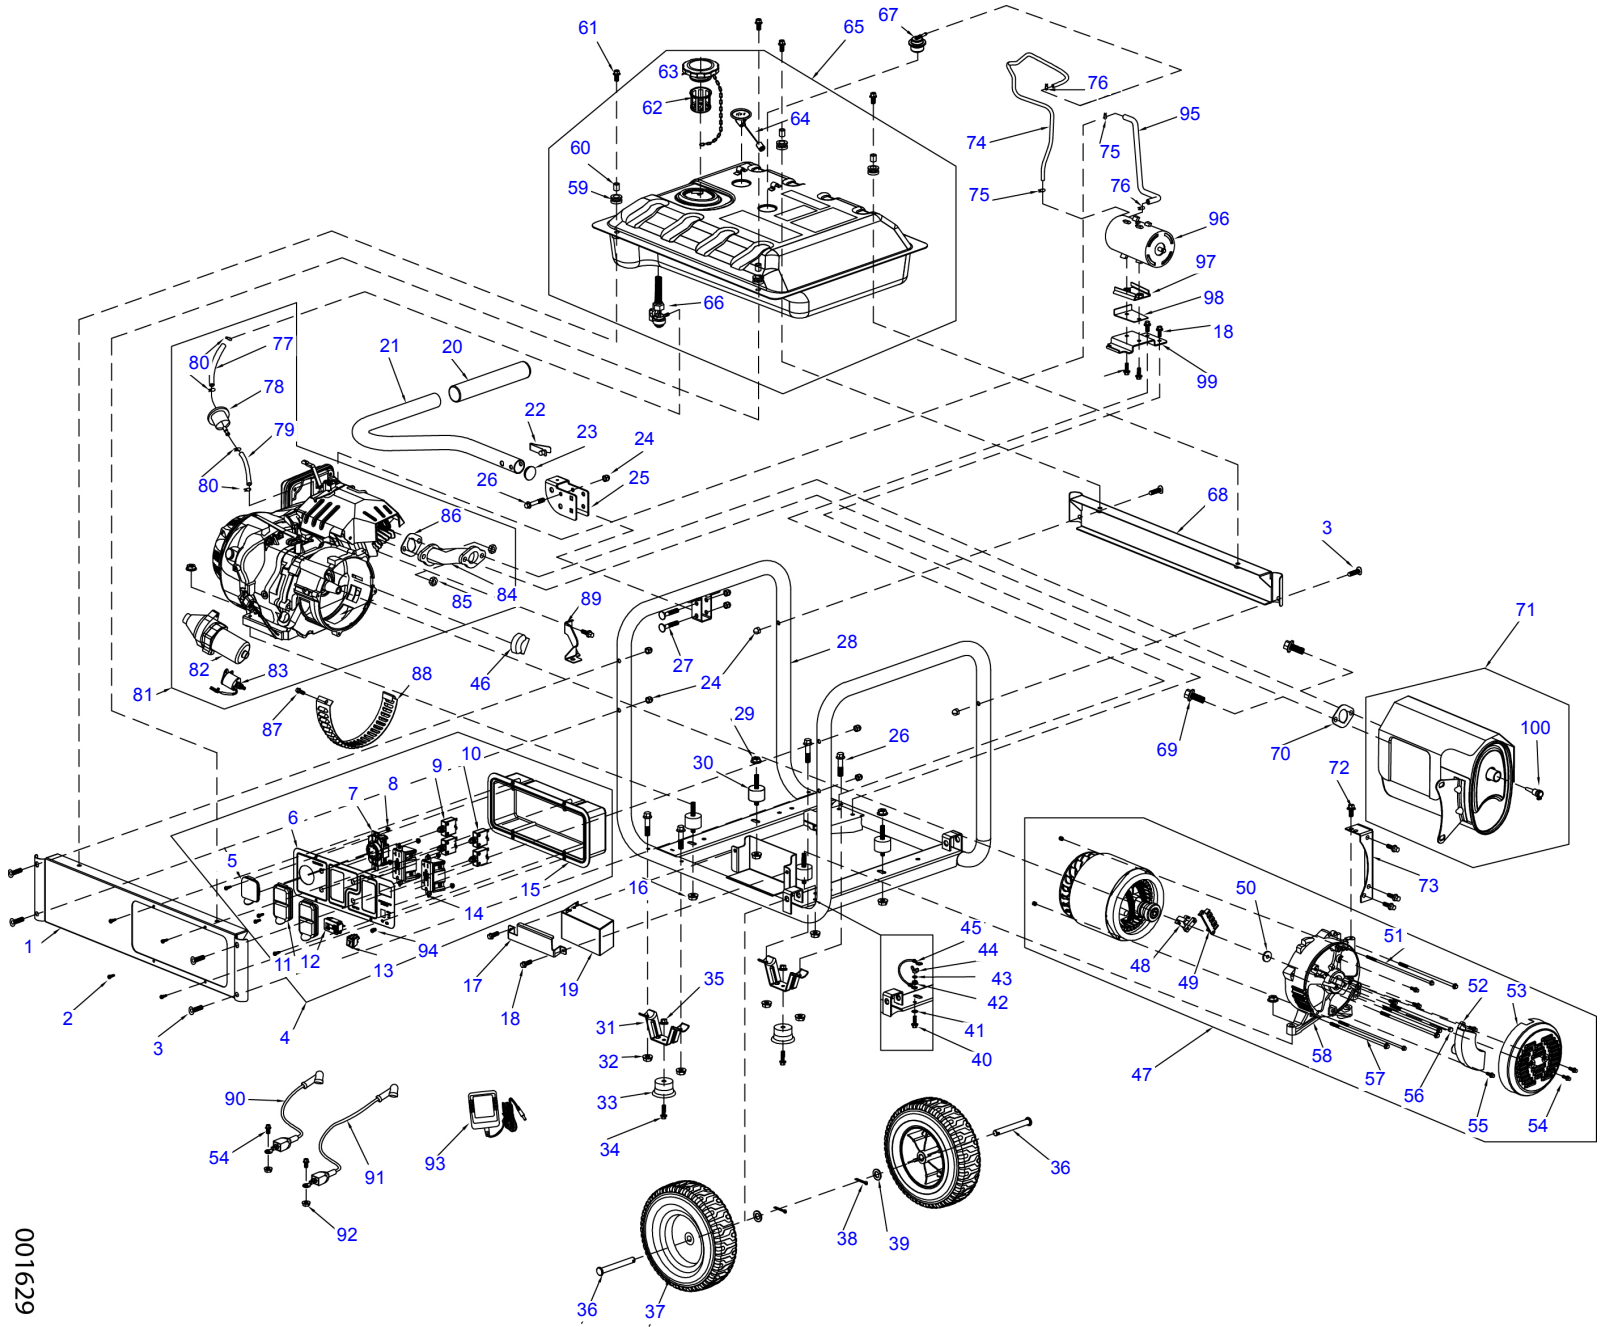

www.generac.com
1-888-GENERAC
(1-888-436-3722)

001629

Item	Part No.	Description	Qty.
1	0H97480ST03	FRAME RAIL	1
2	0H91980159	PAN SCREW (M5X16)	8
3	0H1780	CURVED HEAD BOLT (M8X40)	6
4	0K97920110	CONTROL PANEL ASSEMBLY	1
5	0G9391	OUTLET COVER	1
6	0J4536A	CONTROL PANEL FACE PLATE	1
7	0G8758	OUTLET 30A 120/250V	1
8	0J86620108	NUT M4	6
9	0K20680112	30A CIRCUIT BREAKER	2
10	0H0265C	20A CIRCUIT BREAKER	2
11	0G9392	OUTLET COVER	2
12	0G8321	HOUR METER	1
13	0J0251	ENGINE SWITCH	1
14	0D4966	OUTLET 20A 120V GFCI	2
15	0G9756A	BACK PANEL COVER	1
16	0K22930127	NUT (M8)	4
17	0J06940ST15	BATTERY BRACKET COVER	1
18	0G84420194	BOLT(M6X12)	7
19	0G9449	BATTERY	1
20	0G8442C113	HANDLE GRIP	1
21	0H97560ST15	HANDLE	1
22	0J5347	SNAP BUTTON	1
23	0H9760	PLUG	1
24	0H1782	LOCKING CAP NUT (M8)	9
25	0H97670ST15	HANDLE BRACKET	1
26	G073144	BOLT (M8X45)	5
27	0H1781	CARRIAGE HEAD BOLT (M8X46)	2
28	0J02500ST15	FRAME	1
29	0G84420107	NUT (M10)	4
30	0K09150110	RUBBER VIBRATION MOUNT	4
31	0K0097	BENT FRAME FOOT	2
32	0K0098	NUT (M8)	4
33	0K0099	RUBBER FOOT	2
34	0K0100	BOLT (M6X28)	2
35	0K0105	NUT (M6)	2