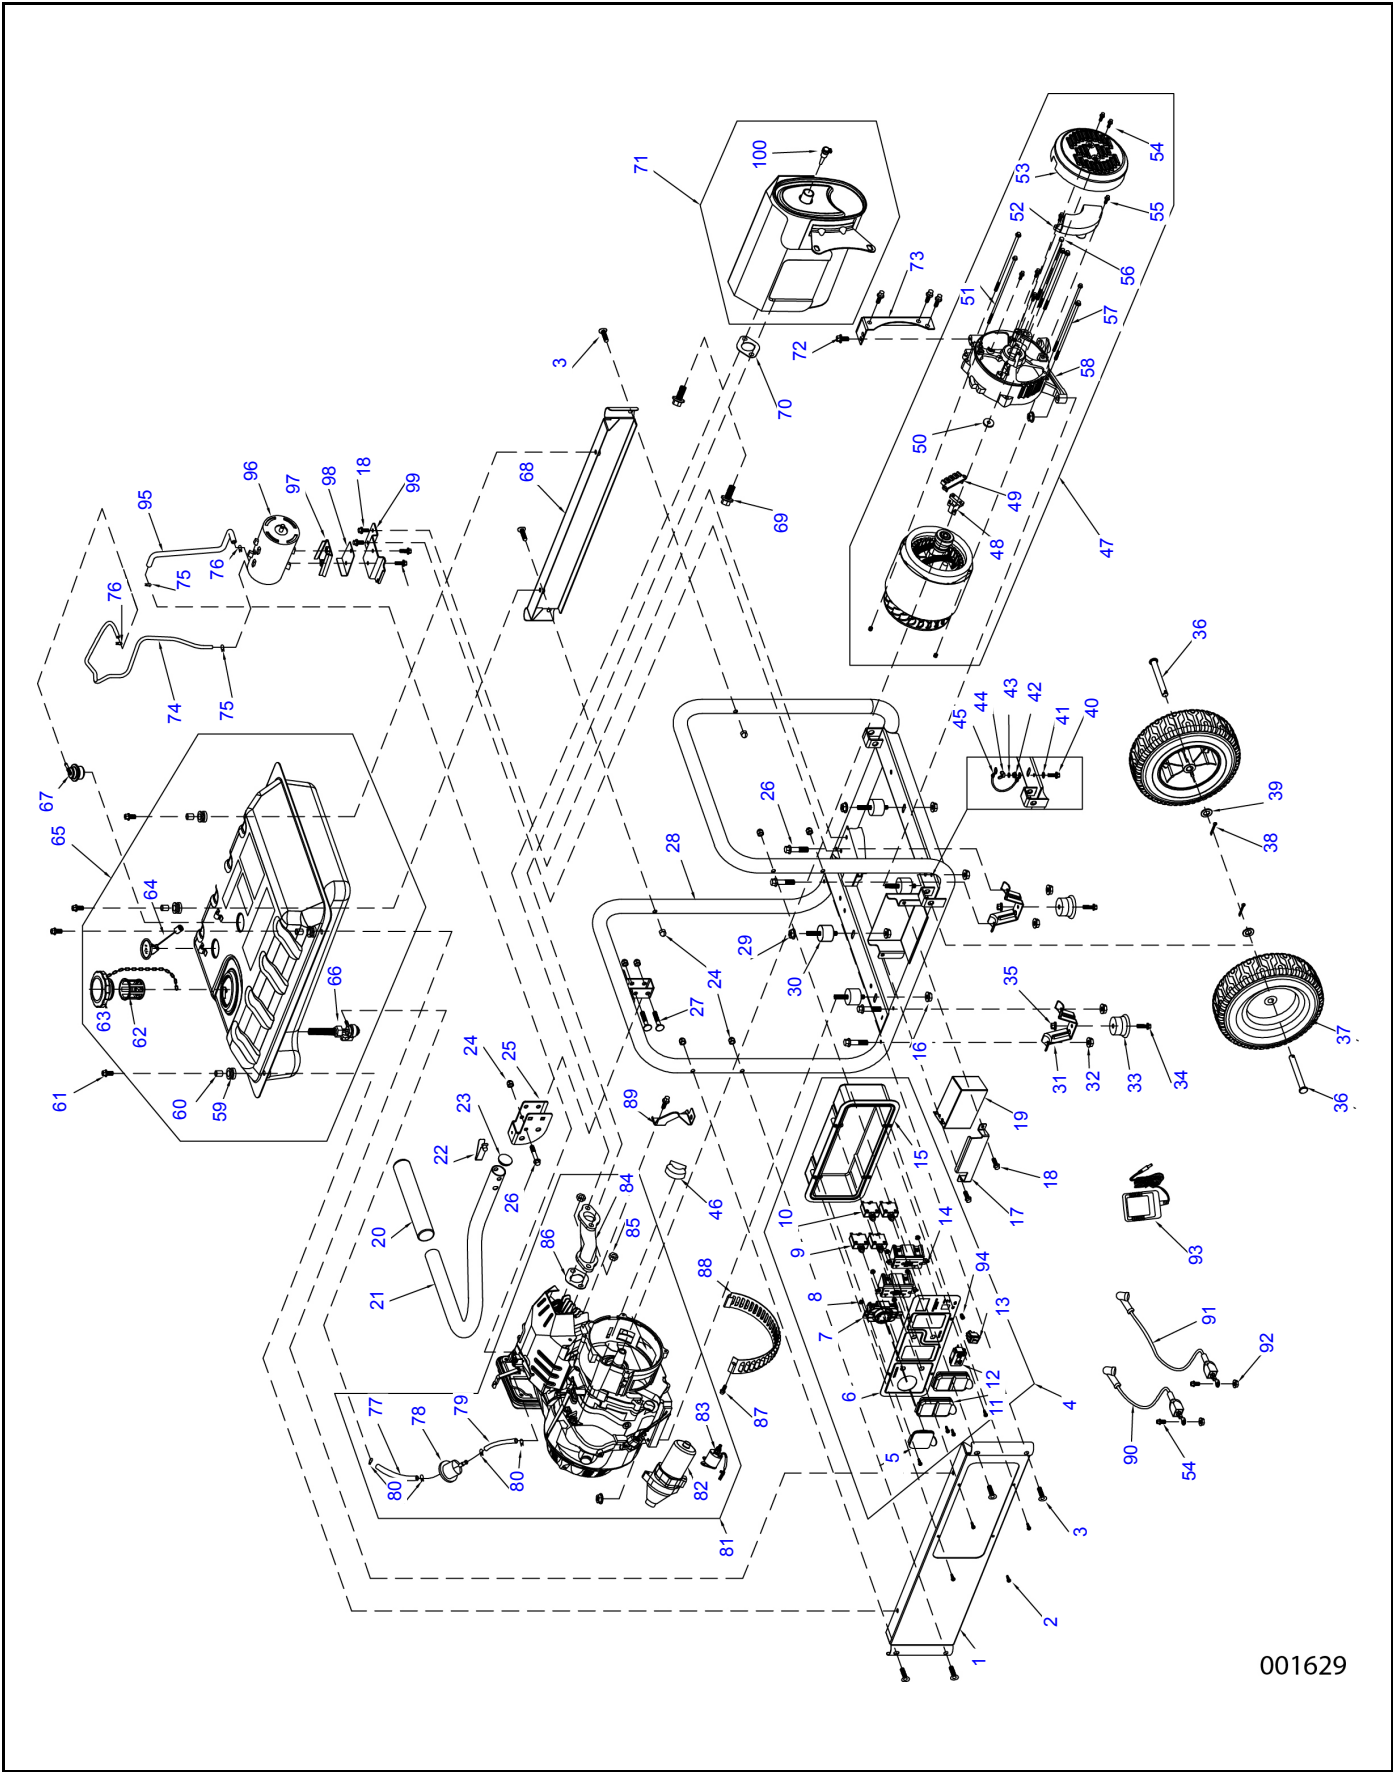

www.generac.com
1-888-GENERAC
(1-888-436-3722)

001629

Item	Part No.	Description	Qty.
1	0H97480ST03	FRAME RAIL	1
2	0H91980159	PAN SCREW (M5X16)	8
3	0H1780	CURVED HEAD BOLT (M8X40)	6
4	0K97920110	CONTROL PANEL ASSEMBLY	1
5	0G9391	OUTLET COVER	1
6	0J4536A	CONTROL PANEL FACE PLATE	1
7	0G8758	OUTLET 30A 120/250V	1
8	0J86620108	NUT M4	6
9	0K20680112	30A CIRCUIT BREAKER	2
10	0H0265C	20A CIRCUIT BREAKER	2
11	0G9392	OUTLET COVER	2
12	0G8321	HOUR METER	1
13	0J0251	ENGINE SWITCH	1
14	0D4966	OUTLET 20A 120V GFCI	2
15	0G9756A	BACK PANEL COVER	1
16	0K22930127	NUT (M8)	4
17	0J06940ST15	BATTERY BRACKET COVER	1
18	0G84420194	BOLT(M6X12)	7
19	0G9449	BATTERY	1
20	0G8442C113	HANDLE GRIP	1
21	0H97560ST15	HANDLE	1
22	0J5347	SNAP BUTTON	1
23	0H9760	PLUG	1
24	0H1782	LOCKING CAP NUT (M8)	9
25	0H97670ST15	HANDLE BRACKET	1
26	G073144	BOLT (M8X45)	5
27	0H1781	CARRIAGE HEAD BOLT (M8X46)	2
28	0J02500ST15	FRAME	1
29	0G84420107	NUT (M10)	4
30	0K09150110	RUBBER VIBRATION MOUNT	4
31	0K0097	BENT FRAME FOOT	2
32	0K0098	NUT (M8)	4
33	0K0099	RUBBER FOOT	2
34	0K0100	BOLT (M6X28)	2
35	0K0105	NUT (M6)	2