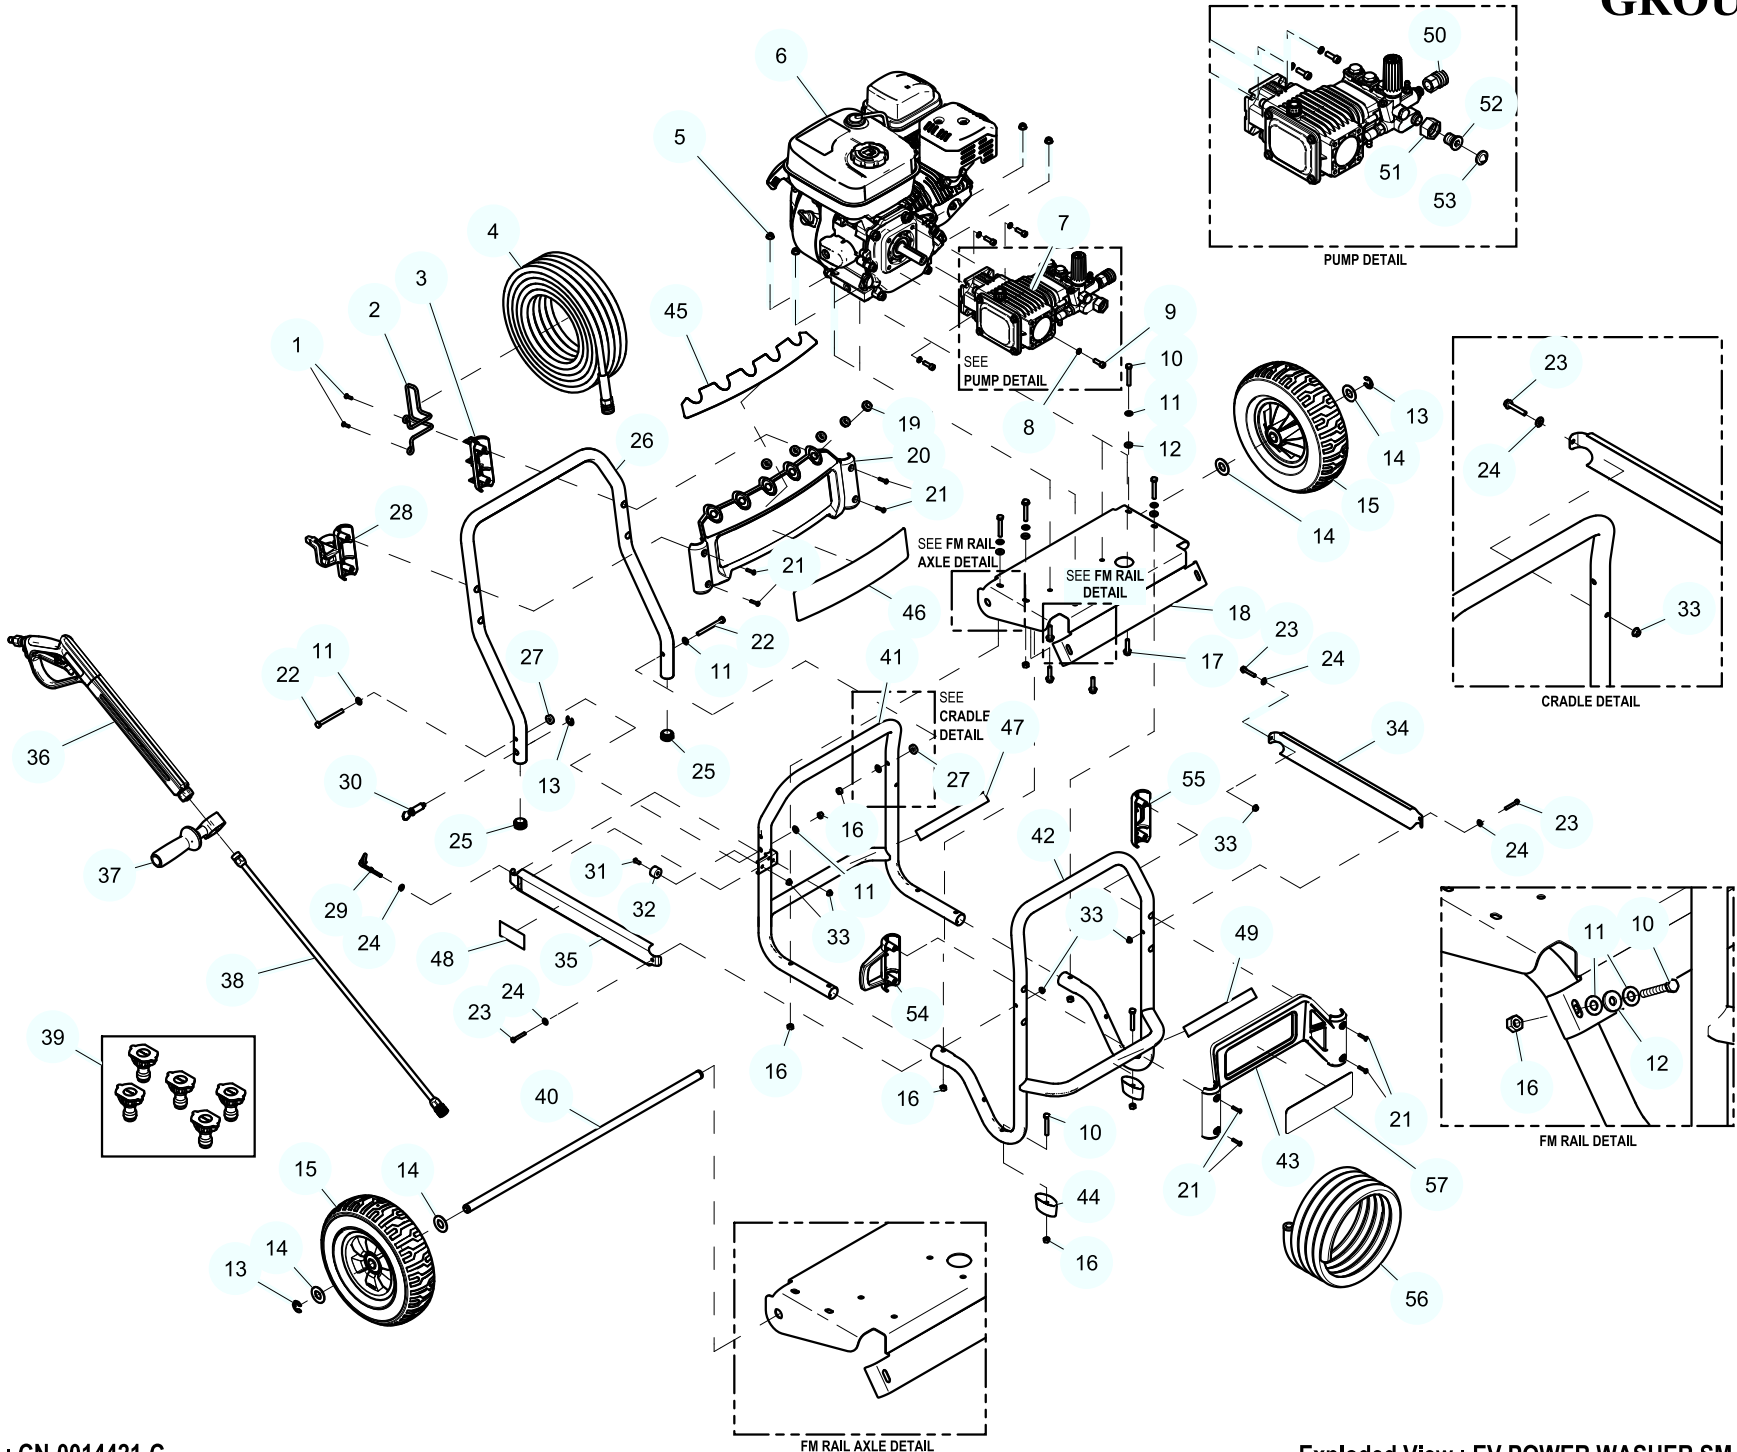

GROUP EV

EXPLODED VIEW: EV POWER WASHER SM 3100

DRAWING #: 0K5189

GROUP EV

ITEM	PART#	QTY.	DESCRIPTION
1	0J1545	2	SCREW BHSP M6-2.5 X 19MM
2	0J0211	1	HOOK GP HOSE
3	0H9637A	1	BILLBOARD CAP W/HOSE HOOK ORG
4	0K5326A	1	HOSE 5/16" X 35' W/QC DISK GRY
5	067989	4	NUT HEX FL WHIZ M8-1.25
6	0K5327	1	ENGINE 212CC G19 EPA 3
	0K5508	1	ENGINE 212CC G19 EPA 3 CARB
7	0J0172	1	PUMP, TRIPLEX
8	092479	4	WASHER LOCK M8 RIBBED
9	0J4188	4	SCREW SHC M8-1.25 X 18 C8.8 ZP
10	0J3317	8	SCREW HHC M8-1.25X55 8.8 BL ZP
11	022145	12	WASHER FLAT 5/16-M8 ZINC
12	0D4417	6	WASHER,RUBBER 1/4" X 1/8" THK
13	0J2686	3	RING, SNAP - 5/8" TYPE E
14	022247	4	WASHER FLAT 5/8 ZINC
15	0H9589B	2	WHEEL 10"DIA X 3"
16	049820	10	NUT HEX LOCK M8-1.25 NY INS
17	089230	4	SCREW HHFC M8-1.25 X 35 G8.8
18	0J8104	1	FRAME RAIL-ENGINE SM GP
19	0J3079	5	GROMMET-NOZZLE
20	0J0673A	1	BILLBOARD-UPPER SM ORG
21	0J1544	8	SCREW BHSP M6-2.5 X 25MM
22	061906	2	SCREW HHC M8-1.25 X 85 C8.8
23	051753	3	SCREW HHC M6-1.0 X 40 C8.8 FTH
24	022473	4	WASHER FLAT 1/4-M6 ZINC
25	0H9731	2	TUBE END CAP - 1-1/4" OD TUBE
26	0J0668	1	TUBE-SM GP HANDLE
27	0J0688	2	WASHER .325 X .875 X .25 NYLON
28	0J0141A	1	BILLBOARD CAP W/GUN HOOK ORG
29	0J2422	1	ASSY-WIRE PULL START CORD
30	0J0050	1	PULL PIN ASSEMBLY
31	0J5086	1	SCREW BHSC M6-1.0 X 20 ZP
32	0J5254	1	BUMPER-HANDLE STOP
33	0E8388	5	NUT HEX FL WHIZ M6-1.0
34	0J5155A	1	BRACKET-SIDE W/O CUTOUT SM
35	0J5155B	1	BRACKET-SIDE W/CUTOUT SM
36	0K6183	1	GUN 4200PSI PROF W/QC
37	0J1052	1	GUN SUPPORT HANDLE
38	0H9640A	1	LANCE ASSY-20" LONG SS
39	0H9617B	1	KIT-NOZZLE
40	0H9603D	1	AXLE, 5/8" DIA
41	0J0665	1	WLDMNT, SM GP TUBE FRAME RR
42	0J0664	1	WLDMNT, SM GP TUBE FRAME FT
43	0J0674A	1	BILLBOARD-LOWER SM (BLANK) ORG
44	0G9055A	2	FOOT
45	0K1436A	1	DECAL-NOZZLE ID SM MATTE
46	0K1438A	1	DECAL-GENERAC SM PRO MATTE
47	0J3376	1	DECAL QUICK START GP
48	0J3452	1	DECAL-ON/OFF
49	0J3375	1	DECAL QUICK START GP
50	0H9568	1	COUPLING-FEMALE QDISK
51	0J1445	1	NUT-GARDEN HOSE INLET
52	0J1443	1	NIPPLE-GARDEN HOSE INLET
53	0J1444	1	SCREEN-GARDEN HOSE INLET
54	0J0140A	1	BILLBOARD CAP W/WAND HOOK ORG
55	0J0139A	1	BILLBOARD CAP W/O HOOK ORG
56	0J5710	1	DETERGENT HOSE AND FILTER
57	0K4636	1	DECAL, GENERAC LOGO