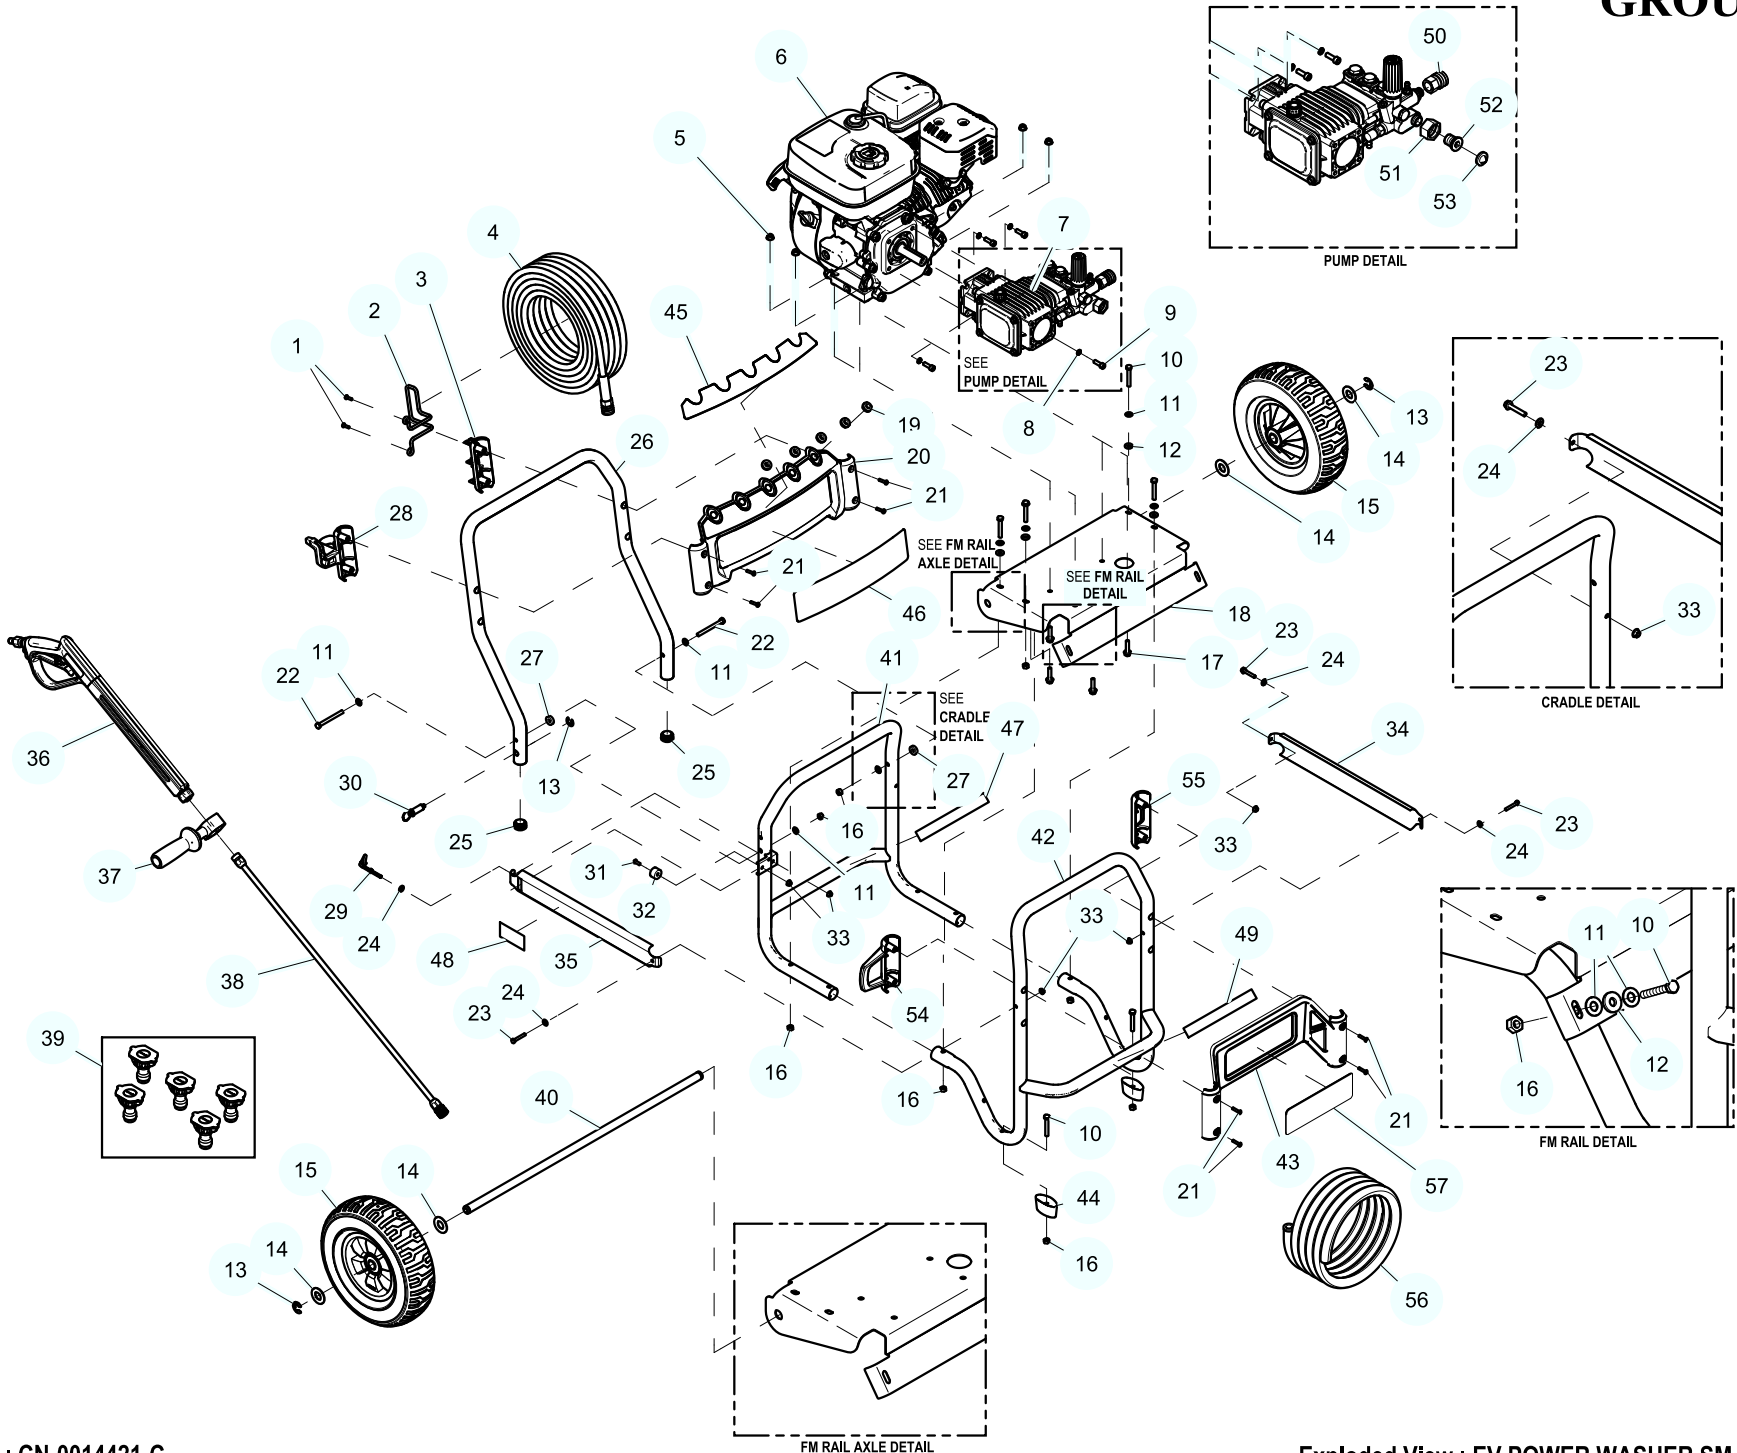

GROUP EV

EXPLODED VIEW: EV POWER WASHER SM 3100

DRAWING #: 0K5189

GROUP EV

ITEM	PART#	QTY.	DESCRIPTION
1	0J1545	2	SCREW BHSP M6-2.5 X 19MM
2	0J0211	1	HOOK GP HOSE
3	0H9637A	1	BILLBOARD CAP W/HOSE HOOK ORG
4	0K5326A	1	HOSE 5/16" X 35' W/QC DISK GRY
5	067989	4	NUT HEX FL WHIZ M8-1.25
6	0K5327	1	ENGINE 212CC G19 EPA 3
	0K5508	1	ENGINE 212CC G19 EPA 3 CARB
7	0J0172	1	PUMP, TRIPLEX
8	092479	4	WASHER LOCK M8 RIBBED
9	0J4188	4	SCREW SHC M8-1.25 X 18 C8.8 ZP
10	0J3317	8	SCREW HHC M8-1.25X55 8.8 BL ZP
11	022145	12	WASHER FLAT 5/16-M8 ZINC
12	0D4417	6	WASHER,RUBBER 1/4" X 1/8" THK
13	0J2686	3	RING, SNAP - 5/8" TYPE E
14	022247	4	WASHER FLAT 5/8 ZINC
15	0H9589B	2	WHEEL 10"DIA X 3"
16	049820	10	NUT HEX LOCK M8-1.25 NY INS
17	089230	4	SCREW HHFC M8-1.25 X 35 G8.8
18	0J8104	1	FRAME RAIL-ENGINE SM GP
19	0J3079	5	GROMMET-NOZZLE
20	0J0673A	1	BILLBOARD-UPPER SM ORG
21	0J1544	8	SCREW BHSP M6-2.5 X 25MM
22	061906	2	SCREW HHC M8-1.25 X 85 C8.8
23	051753	3	SCREW HHC M6-1.0 X 40 C8.8 FTH
24	022473	4	WASHER FLAT 1/4-M6 ZINC
25	0H9731	2	TUBE END CAP - 1-1/4" OD TUBE
26	0J0668	1	TUBE-SM GP HANDLE
27	0J0688	2	WASHER .325 X .875 X .25 NYLON
28	0J0141A	1	BILLBOARD CAP W/GUN HOOK ORG
29	0J2422	1	ASSY-WIRE PULL START CORD
30	0J0050	1	PULL PIN ASSEMBLY
31	0J5086	1	SCREW BHSC M6-1.0 X 20 ZP
32	0J5254	1	BUMPER-HANDLE STOP
33	0E8388	5	NUT HEX FL WHIZ M6-1.0
34	0J5155A	1	BRACKET-SIDE W/O CUTOUT SM
35	0J5155B	1	BRACKET-SIDE W/CUTOUT SM
36	0K6183	1	GUN 4200PSI PROF W/QC
37	0J1052	1	GUN SUPPORT HANDLE
38	0H9640A	1	LANCE ASSY-20" LONG SS
39	0H9617B	1	KIT-NOZZLE
40	0H9603D	1	AXLE, 5/8" DIA
41	0J0665	1	WLDMNT, SM GP TUBE FRAME RR
42	0J0664	1	WLDMNT, SM GP TUBE FRAME FT
43	0J0674A	1	BILLBOARD-LOWER SM (BLANK) ORG
44	0G9055A	2	FOOT
45	0K1436A	1	DECAL-NOZZLE ID SM MATTE
46	0K1438A	1	DECAL-GENERAC SM PRO MATTE
47	0J3376	1	DECAL QUICK START GP
48	0J3452	1	DECAL-ON/OFF
49	0J3375	1	DECAL QUICK START GP
50	0H9568	1	COUPLING-FEMALE QDISK
51	0J1445	1	NUT-GARDEN HOSE INLET
52	0J1443	1	NIPPLE-GARDEN HOSE INLET
53	0J1444	1	SCREEN-GARDEN HOSE INLET
54	0J0140A	1	BILLBOARD CAP W/WAND HOOK ORG
55	0J0139A	1	BILLBOARD CAP W/O HOOK ORG
56	0J5710	1	DETERGENT HOSE AND FILTER
57	0K4636	1	DECAL, GENERAC LOGO