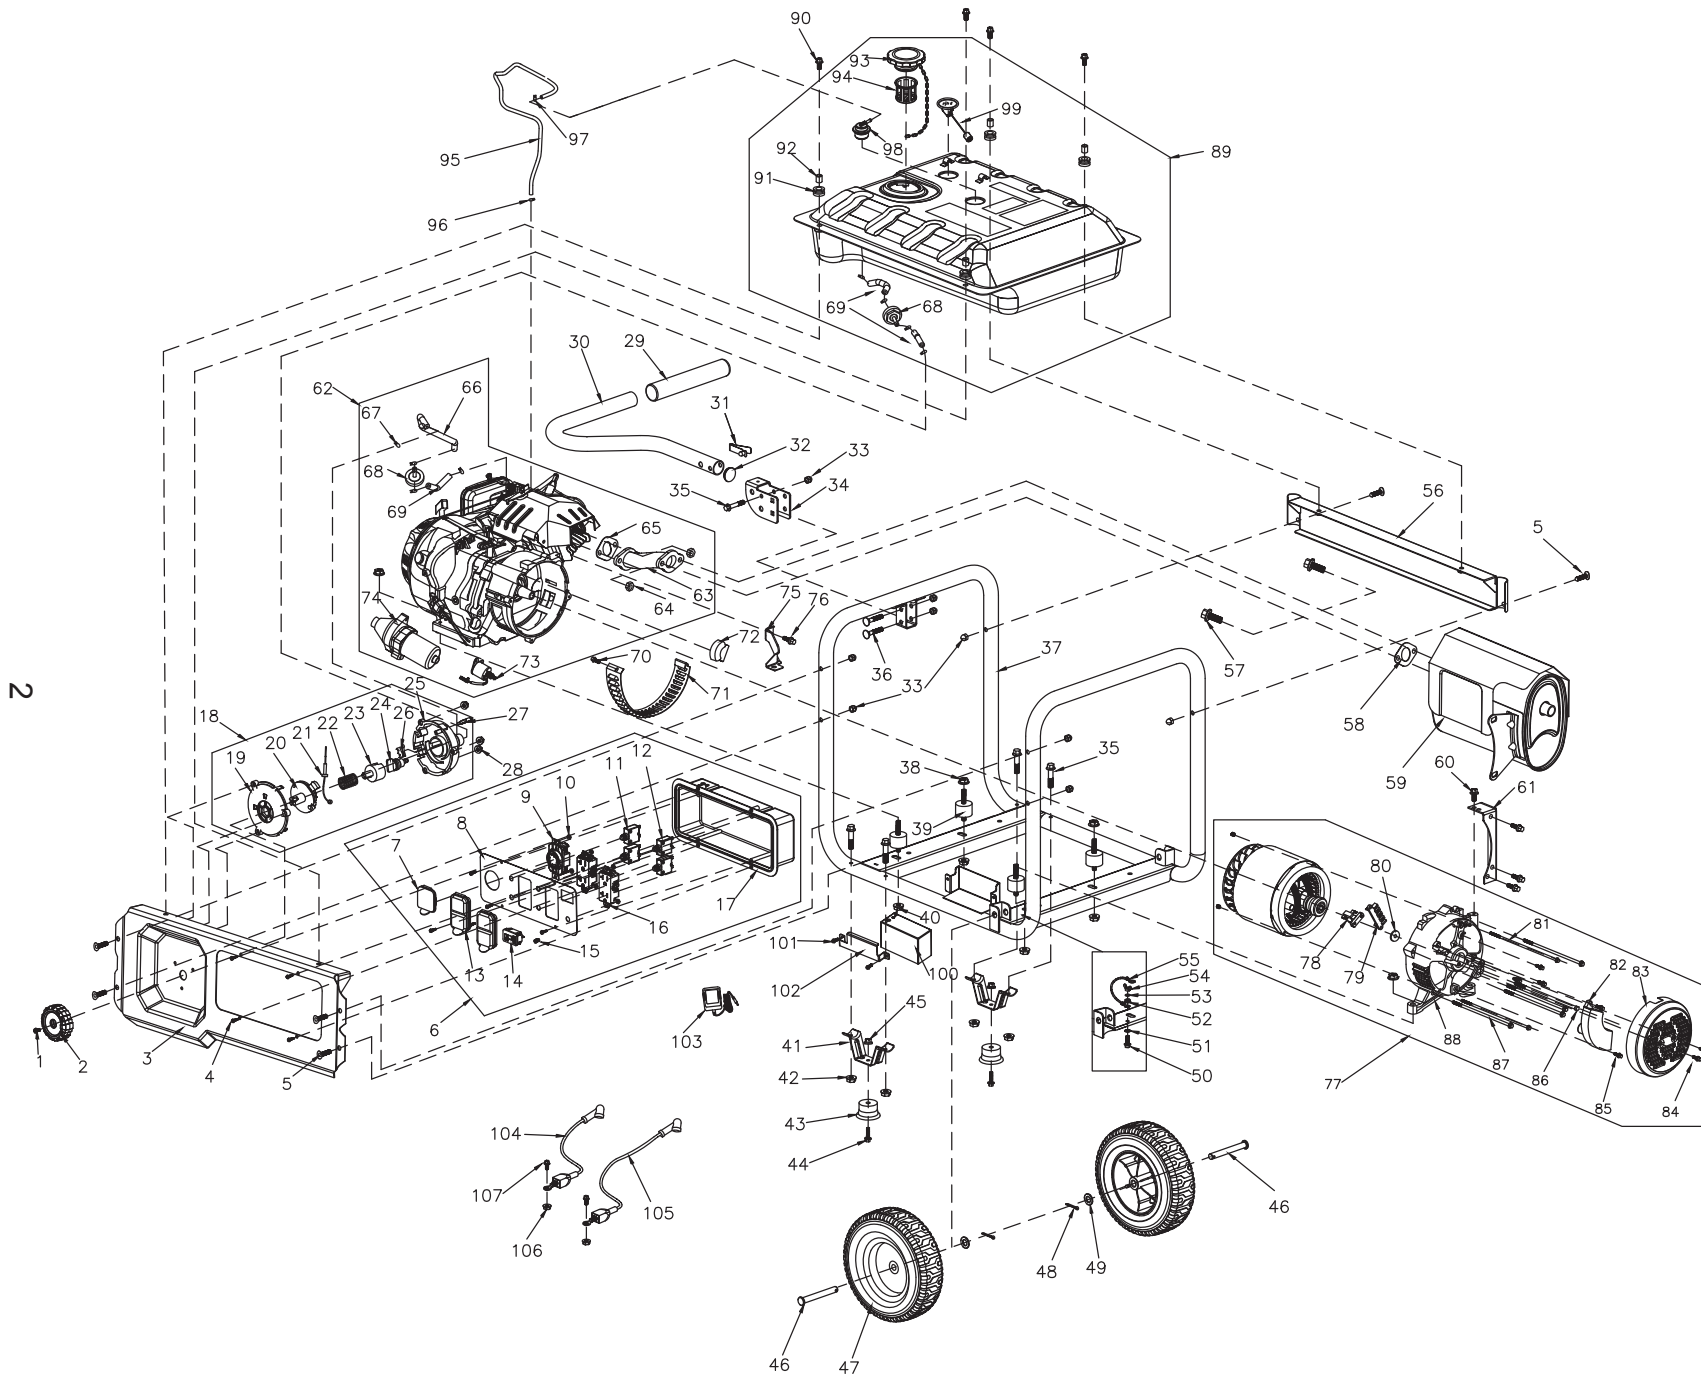

# Parts Manual

**RS7000E 420cc**

**Model 0066730 (49 ST) & 0066750 (CSA)**

**NOTICE!**

The information in this manual is known to be accurate as of the date of release shown on the cover. However, engineering changes can occur without notice. To obtain the proper parts, please be sure to use the serial number of the unit being serviced when ordering from this manual. Always refer to any parts notes and changes before ordering. All other parts not shown in this manual can be found on Generac's exploded view drawings online on GENservice at [www.generac.com](http://www.generac.com).

# RS7000E Model 006673-0 49 ST

Item	Part #	Qty	Description
1	0K3130	1	SCREW, PLATE M5X10
2	0K6452	1	KNOB, POWER DIAL
3	0K62210ST19	1	RAIL, FRAME, CP SIDE
4	0H91980159	8	SCREW, SELF TAPPING, ST4.0X16
5	0H1780	6	BOLT, CURVED HEAD, M8X40
6	0K65100110	1	PANEL ASSY., CONTROL
7	0G9391	1	COVER, OUTLET
8	0K7071A	1	FACE PLATE, CONTROL PANEL
9	0G8758	1	OUTLET, 30A 120/250V SPCGR
10	0K65110112	6	NUT,M4
11	0H0265E	2	BREAKER, CIRCUIT, 30A
12	0H0265C	2	BREAKER, CIRCUIT, 20A
13	0G9392	2	COVER, OUTLET
14	0G8321	1	METER, HOUR
15	0J4959	1	CHARGER, INPUT
16	0D4968	2	OUTLET, 20A, 120V DUPLEX 6342
17	0G9756A	1	COVER, BACK PANEL
18	0K6451	1	SWITCH, POWER DIAL COMBINATION
19	0K6343	1	COVER, POWER DIAL
20	0K6447	1	SHAFT, POWER DIAL
21	0K6457	1	CHOKE, LASSO
22	0K6463	1	SPRING, COMPRESSION
23	0K6448	1	ADAPTER, POWER DIAL
24	0K7078	1	SWITCH, POWER DIAL FUEL
25	0k6343	1	CASE, POWER DIAL
26	0K65100114	1	SWITCH, MICRO
27	0K65100115	1	SWITCH, MICRO
28	0G84420272	3	NUT, M6
29	0G8442C112	1	HANDLE, GRIP
30	0H97560ES03	1	HANDLE, BLACK
31	0J5347	1	BUTTON, SNAP
32	0H9760	1	PLUG, HANDLE
33	0H1782	9	CAP, NUT LOCKING, M8
34	0K65110114	1	BRACKET, HANDLE, BLACK
35	073144	5	BOLT, M8X45
36	0H1781	2	BOLT, CARRIAGE HEAD M8X46