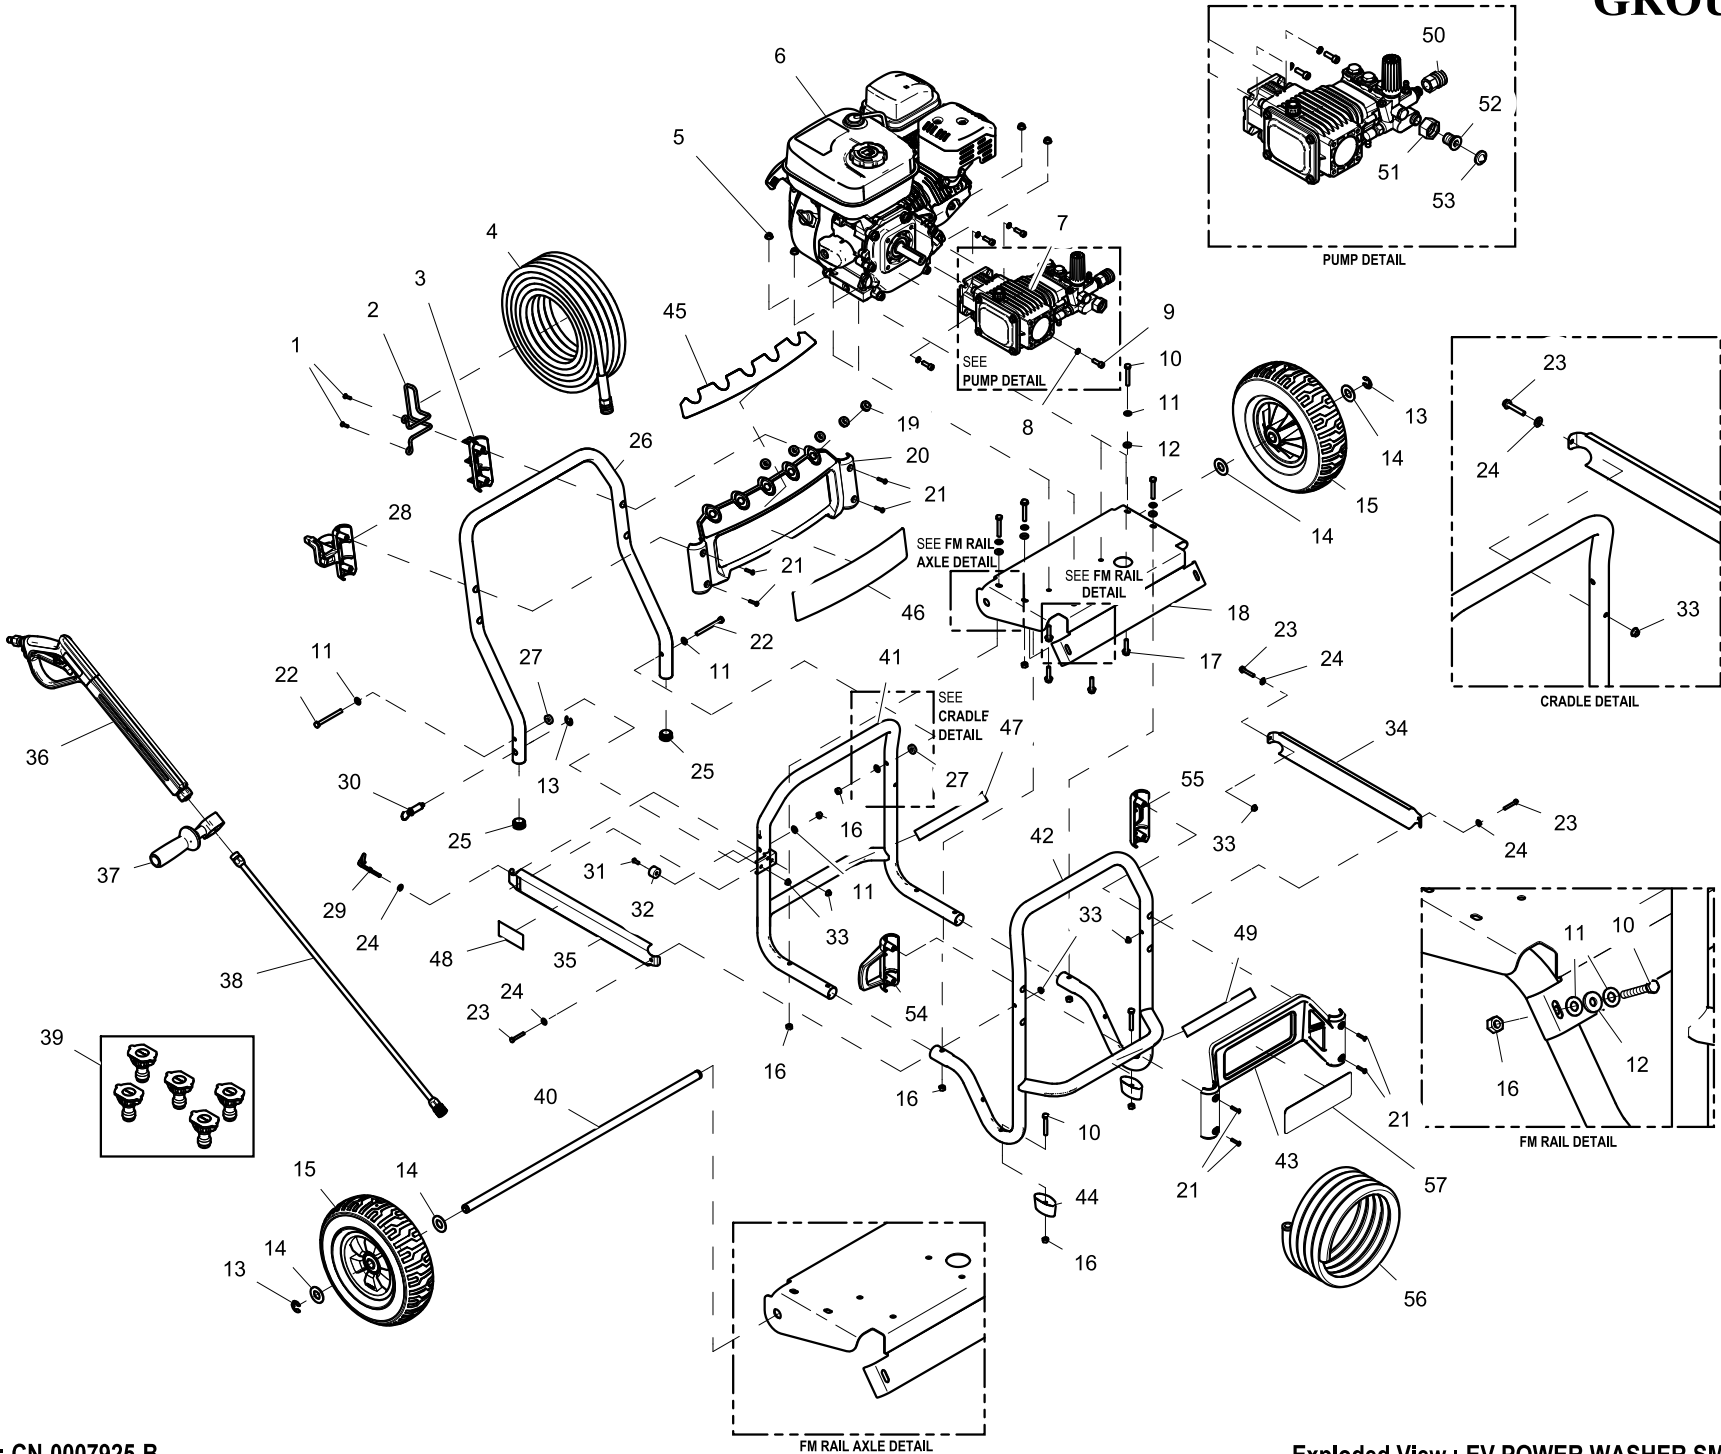

# GROUP EV

**EXPLODED VIEW: EV POWER WASHER SM PRO 3600**

**DRAWING #: 0K9903**

**GROUP EV**

<b>ITEM</b>	<b>PART#</b>	<b>QTY.</b>	<b>DESCRIPTION</b>
1	0J1545	2	SCREW BHSP M6-2.5 X 19MM
2	0J0211	1	HOOK GP HOSE
3	0H9637A	1	BILLBOARD CAP W/HOSE HOOK ORG
4	0K5326C	1	HOSE 5/16" X 50' W/QC DISK GRY
5	067989	4	NUT HEX FL WHIZ M8-1.25
6	0K5327	1	ENGINE 212CC G19 EPA 3
7	0K9902	1	PUMP, TRIPLEX
8	092479	4	WASHER LOCK M8 RIBBED
9	0J4188	4	SCREW SHC M8-1.25 X 18 C8.8 ZP
10	0J3317	8	SCREW HHC M8-1.25X55 8.8 BL ZP
11	022145	12	WASHER FLAT 5/16-M8 ZINC
12	0D4417	6	WASHER,RUBBER 1/4" X 1/8" THK
13	0J2686	3	RING, SNAP - 5/8" TYPE E
14	022247	4	WASHER FLAT 5/8 ZINC
15	0H9589B	2	WHEEL 10"DIA X 3"
16	049820	10	NUT HEX LOCK M8-1.25 NY INS
17	089230	4	SCREW HHFC M8-1.25 X 35 G8.8
18	0J8104	1	FRAME RAIL-ENGINE SM GP
19	0J3079	5	GROMMET-NOZZLE
20	0J0673A	1	BILLBOARD-UPPER SM ORG
21	0J1544	8	SCREW BHSP M6-2.5 X 25MM
22	061906	2	SCREW HHC M8-1.25 X 85 C8.8
23	051753	3	SCREW HHC M6-1.0 X 40 C8.8 FTH
24	022473	4	WASHER FLAT 1/4-M6 ZINC
25	0H9731	2	TUBE END CAP - 1-1/4" OD TUBE
26	0J0668	1	TUBE-SM GP HANDLE
27	0J0688	2	WASHER .325 X .875 X .25 NYLON
28	0J0141A	1	BILLBOARD CAP W/GUN HOOK ORG
29	0J2422	1	ASSY-WIRE PULL START CORD
30	0J0050	1	PULL PIN ASSEMBLY
31	0J5086	1	SCREW BHSC M6-1.0 X 20 ZP
32	0J5254	1	BUMPER-HANDLE STOP
33	0E8388	5	NUT HEX FL WHIZ M6-1.0
34	0J5155A	1	BRACKET-SIDE W/O CUTOUT SM
35	0J5155B	1	BRACKET-SIDE W/CUTOUT SM
36	0K6183	1	GUN 4200PSI PROF W/QC
37	0J1052	1	GUN SUPPORT HANDLE
38	0K9900A	1	LANCE ASSY - 28" LONG SS
39	0H9617K	1	KIT-NOZZLE
40	0H9603D	1	AXLE, 5/8" DIA
41	0J0665	1	WLDMNT, SM GP TUBE FRAME RR
42	0J0664	1	WLDMNT, SM GP TUBE FRAME FT
43	0J0674A	1	BILLBOARD-LOWER SM (BLANK) ORG
44	0G9055A	2	FOOT
45	0K1436A	1	DECAL-NOZZLE ID SM MATTE
46	0K1438B	1	DECAL, GENERAC SM PRO 3600
47	0J3376	1	DECAL QUICK START GP
48	0J3452	1	DECAL-ON/OFF
49	0J3375	1	DECAL QUICK START GP
50	0H9568	1	COUPLING-FEMALE QDISK
51	0J1445	1	NUT-GARDEN HOSE INLET
52	0J1443	1	NIPPLE-GARDEN HOSE INLET
53	0J1444	1	SCREEN-GARDEN HOSE INLET
54	0J0140A	1	BILLBOARD CAP W/WAND HOOK ORG
55	0J0139A	1	BILLBOARD CAP W/O HOOK ORG
56	0J5710	1	DETERGENT HOSE AND FILTER
57	0K4636	1	DECAL, GENERAC LOGO