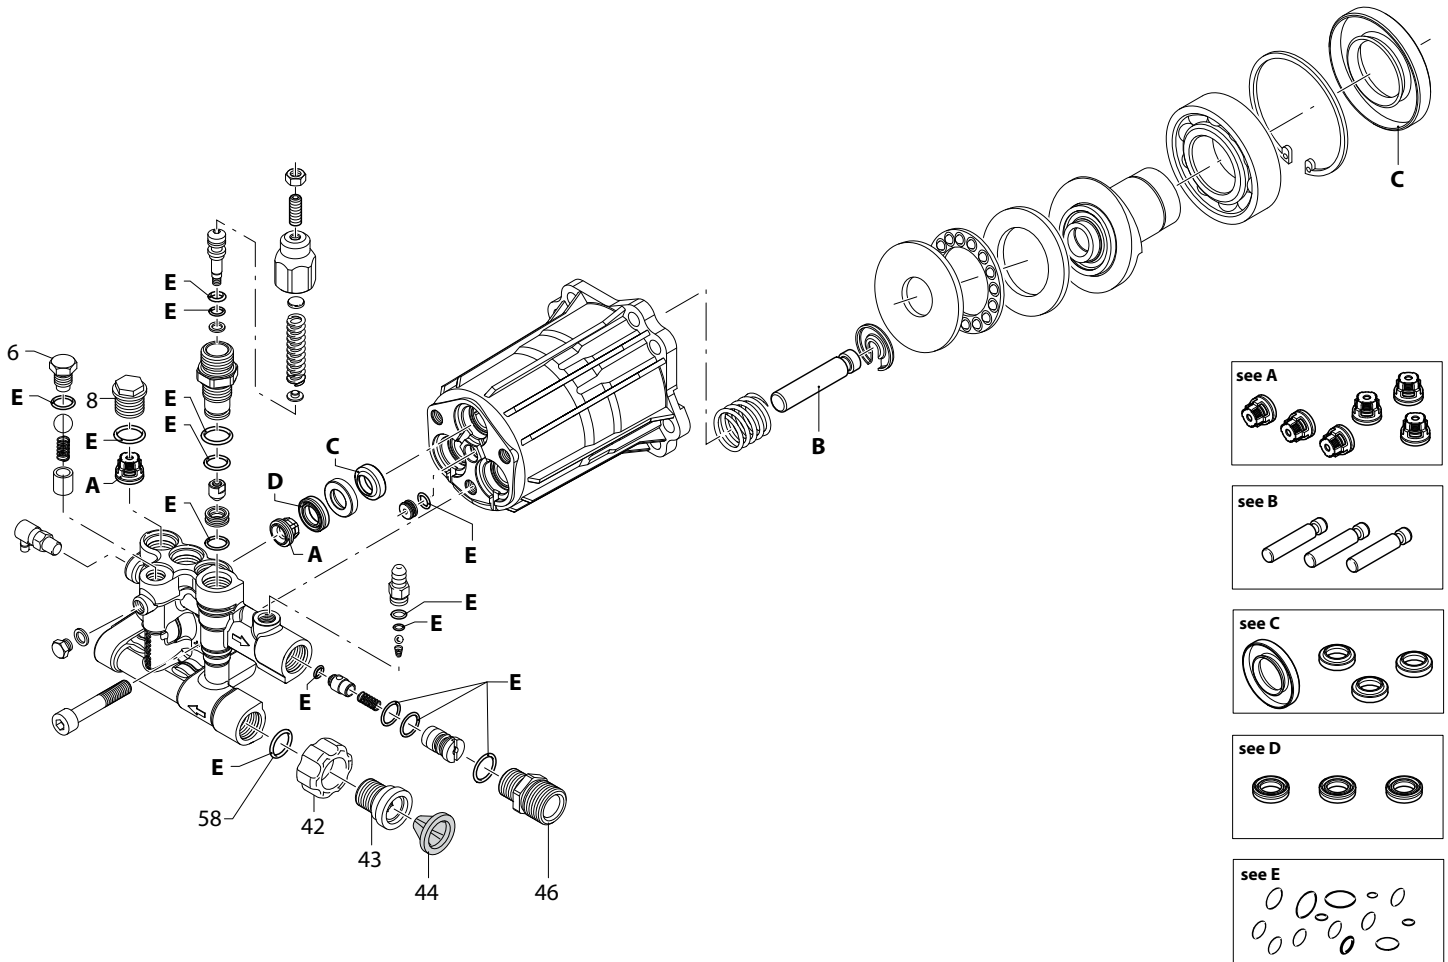

EXPLODED VIEW: EV MOD PLTFRM 3100PSI**DRAWING #: 0L6564****GROUP EV**

ITEM	PART#	QTY.	DESCRIPTION
1	0K8430	1	ENGINE
2	0L4739	1	HANDLE C-GRIP
3	10000012847	1	HANDLE KIT PW RESI NO DECAL
4	0L6431	1	HOLSTER GUN
5	0J1449	2	FASTENER RIBBED SHANK CHRSTM T
6	10000009382	1	GUN VP M22 ORANGE WITH ICONS
7	0H9640	1	LANCE ASSY-20" LONG
8	0K0921	1	HOSE 25'X1/4" W/M22 CONN
9	0J3052	1	HOOK-HOSE
10	0K9974	2	PUSH NUT 1/2
11	0J3079	4	GROMMET-NOZZLE
12	0H9617S	1	KIT-NOZZLE
13	0L4740	1	DECAL NOZZLE BILLBOARD 3100
14	0K1663	1	PUMP AXIAL
15	0J3315	4	SCREW SHC M8-1.25X25 C8.8 ZP
16	G092479	4	WASHER LOCK M8 RIBBED
17	G067989	8	NUT HEX FL WHIZ M8-1.25
18	0G5442	2	SNAP BUTTON
19	10000027441	1	CRADLE KIT 6821 6822 6823
20	G021217	4	VIB MOUNT
21	0L2091	1	DECAL NO NOT USE BLEACH
22	0K4078A	1	CAP CHEM TANK W/HOSE CUTOUT
23	0J3374	1	DECAL QUICK START
24	0K6007	1	DECAL QUICK START
25	10000021533	2	PIN AXLE
26	0J6276	2	WHEEL 10 X 1.75X0.5 DIA
27	G022304	2	WASHER

POWER WASHER PUMP, AXIAL-2.2GPM 2400 PSI – REPLACEMENT PARTS

REF. #	Part #	QTY	Description
	0K1663	1	PUMP, AXIAL 2.2 GPM 2400 PSI
6	0H95650130	1	SCREW
8	0J93750100	3	PLUG
42	0H95650120	1	FITTING (3/4"NH)
43	0H95650121	1	FITTING
44	0H95650122	1	FILTER
46	0H95650123	1	FITTING
58	0H95650124	2	O-RING (14X2)

REF. #	Part #	Description
A	0H95650110	KIT - VALVES
B	0H95650111	KIT - PISTONS
C	0J93750102	KIT - OIL SEALS
D	0H95650113	KIT - WATER SEALS
E	0K16630110	KIT - O-RINGS