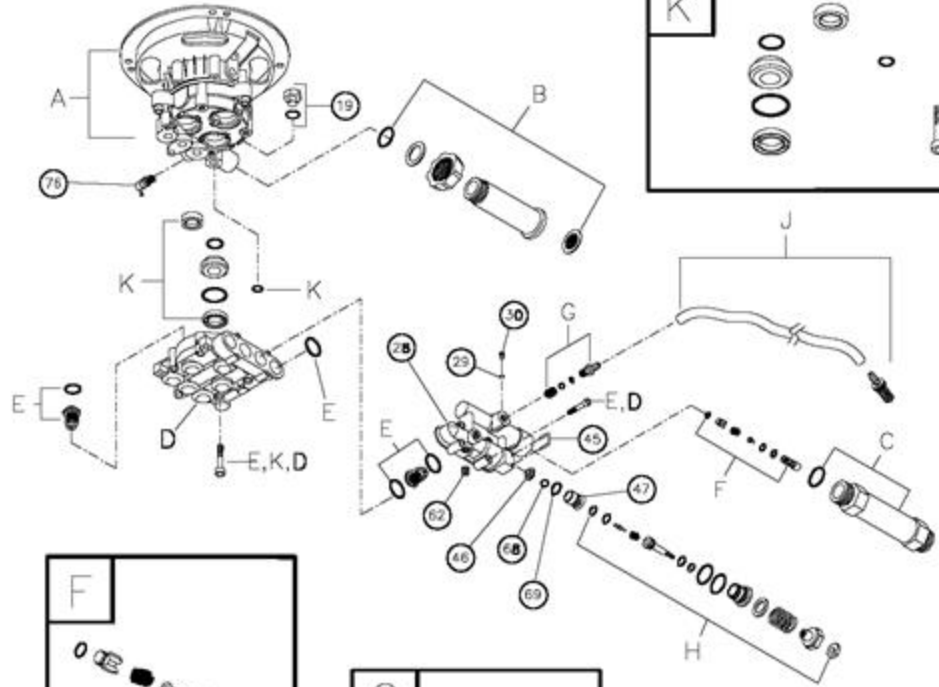

Ref #	Part #	Description	Qty	Context Note	Foot Note
1	196438GS	ASSY, Base			
2	S195428GS	HANDLE			
3	196456GS	KIT, Billboard with Clips			
	195964GS	CLIP			
4	196006GS	HOSE			
5	192525GS	KIT, Pump Mounting Hardware			
7	195943GS	KIT, Nozzles			
	195851ZZGS	NOZZLE, QC, Black			
	195842AEGS	NOZZLE, QC, Red			
	195842XGS	NOZZLE, QC, Orange			
	195842RGS	NOZZLE, QC, Yellow			
8	192050GS	KIT, E-Ring 1/2"			
9	194298GS	VALVE, Thermal Relief			
10	190779GS	ASSY, Wand			
11	195854GS	TURBO			
12	193482GS	GUN			
14	B2203GS	KIT, Handle Connector			
15	192310GS	KIT, Vibration Mount			
16	196439GS	KIT, Wheel			
17	23139GS	KEY			
18	197300GS	ASSY, Pump		(see "Pump")	
900		ENGINE		Contact Engine Manufacturer	
	197196GS	MANUAL, Operator`s		Items Not Illustrated	
	MS5573	MANUAL, Engine		Items Not Illustrated	
	194256GS	KIT, Tag/Warning Srv		Items Not Illustrated	
	275034	DECAL, Warning		Items Not Illustrated	
	30809GS	GROMMET		Items Not Illustrated	
	BB3061BGS	OIL BOTTLE		Items Not Illustrated	
	87815GS	GOGGLES		Items Not Illustrated	
	100031	STABILIZER, Fuel		Optional Accessories Not Illustrated	
	100516GS	KIT, O-Ring		Optional Accessories Not Illustrated	
	6039	PUMP SAVER		Optional Accessories Not Illustrated	