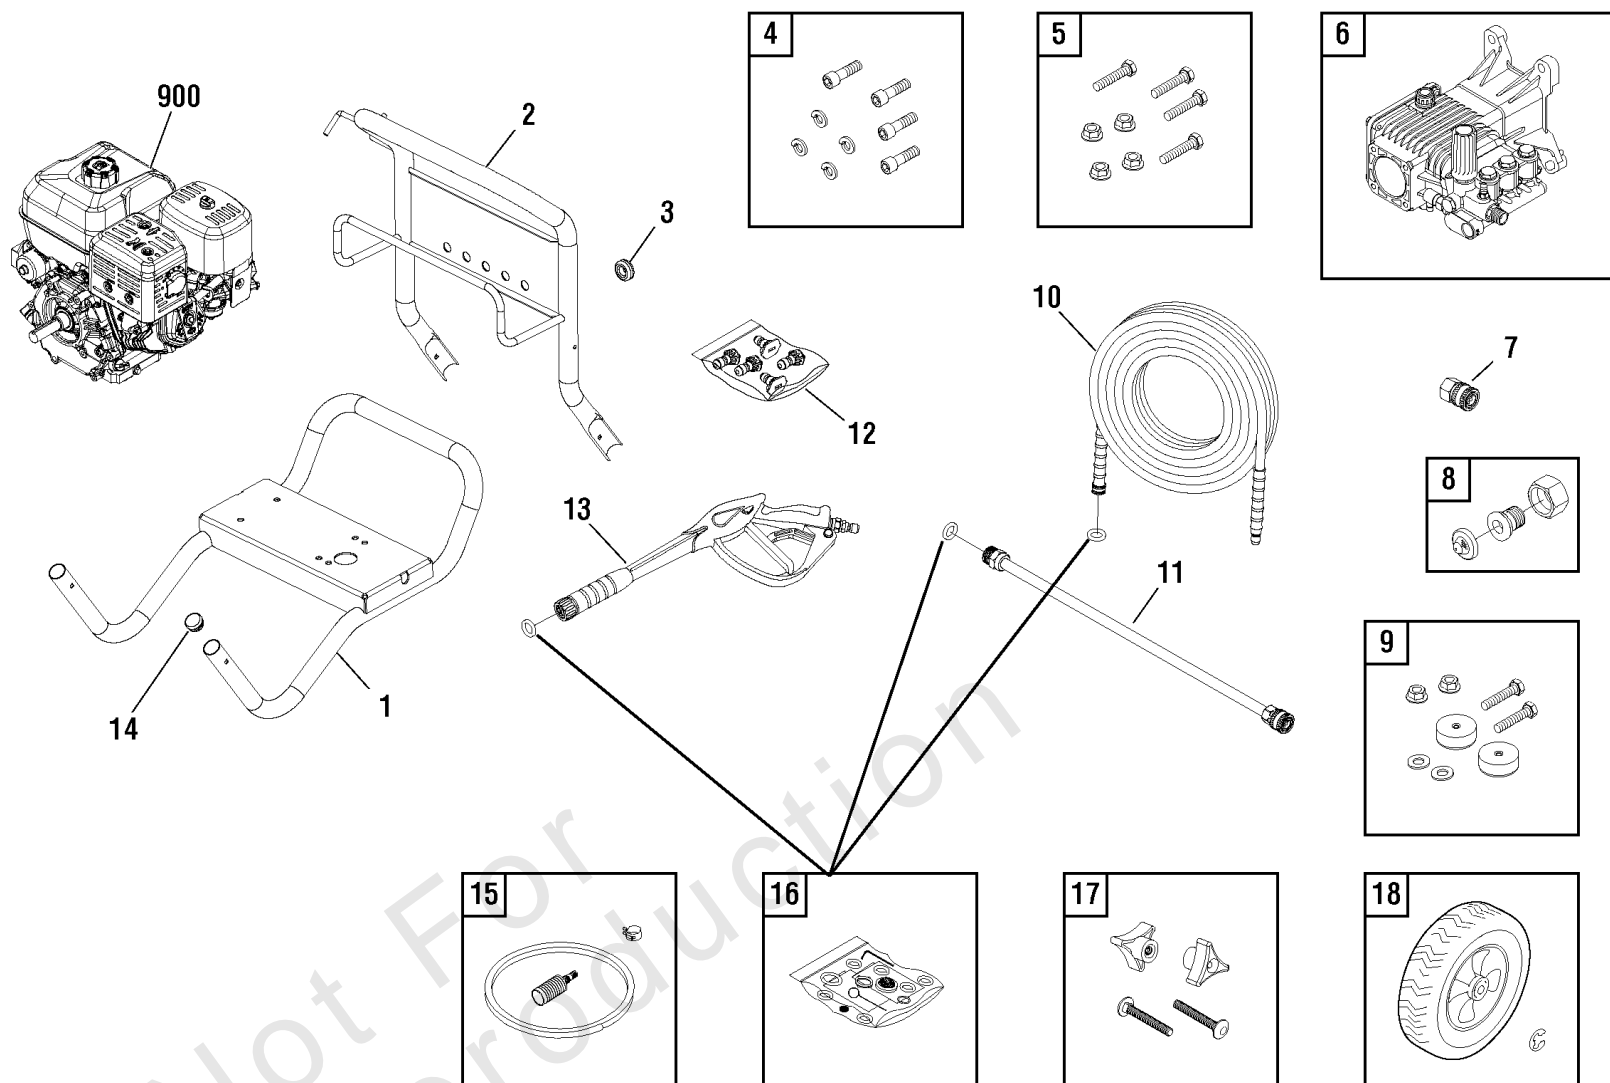

Parts Manual

Mfg. No: 020507-02
4,000 PSI Briggs & Stratton Elite

Main Unit (316691)

Note: Unless noted otherwise, use the standard torque specifications

Mfg. No: 020507-02

Main Unit (316691)

REF NO	PART NO	QTY	DESCRIPTION
1	315384BSGS		BASE
2	315383BSGS		HANDLE
3	30809GS		GROMMET
4	192132GS		KIT-HARDWARE, PUMP MOUNTING
5	318208GS		KIT-HARDWARE, ENGINE MOUNTING
6	318207GS		PUMP
7	95458GS		QUICK CONNECT
8	199310GS		ADAPTER-GARDEN HOSE
9	192310GS		MOUNT-VIBRATION
10	316326GS		HOSE
11	207785GS		EXTENSION, QC
12	317351GS		KIT-QC NOZZLES
--	195983EGS		NOZZLE-QC RED
--	195983FGS		NOZZLE-QC YELLOW
--	195983GGS		NOZZLE-QC GREEN
--	195983HGS		NOZZLE-QC WHITE
--	198841GS		NOZZLE-QC BLACK
13	704311		GUN
14	189332GS		CAP-PLUG
15	192796GS		HOSE-CHEMICAL
16	705001		KIT-O-RING
17	203040GS		KIT-HARDWARE, HANDLE
18	204876GS		KIT-WHEEL
--	703977		E-RING
900	-----		** ENGINE
--	199272GS		OIL (Qty 2 Required) -(Not Illustrated)
--	191267GS		AXLE -(Not Illustrated)
--	208538GS		DECAL, Spark -(Not Illustrated)
--	705752		TAG, Warning -(Not Illustrated)
--	705753		KEY -(Not Illustrated)
--	6039		PUMP SAVER -(Optional Accessory - Not Included)