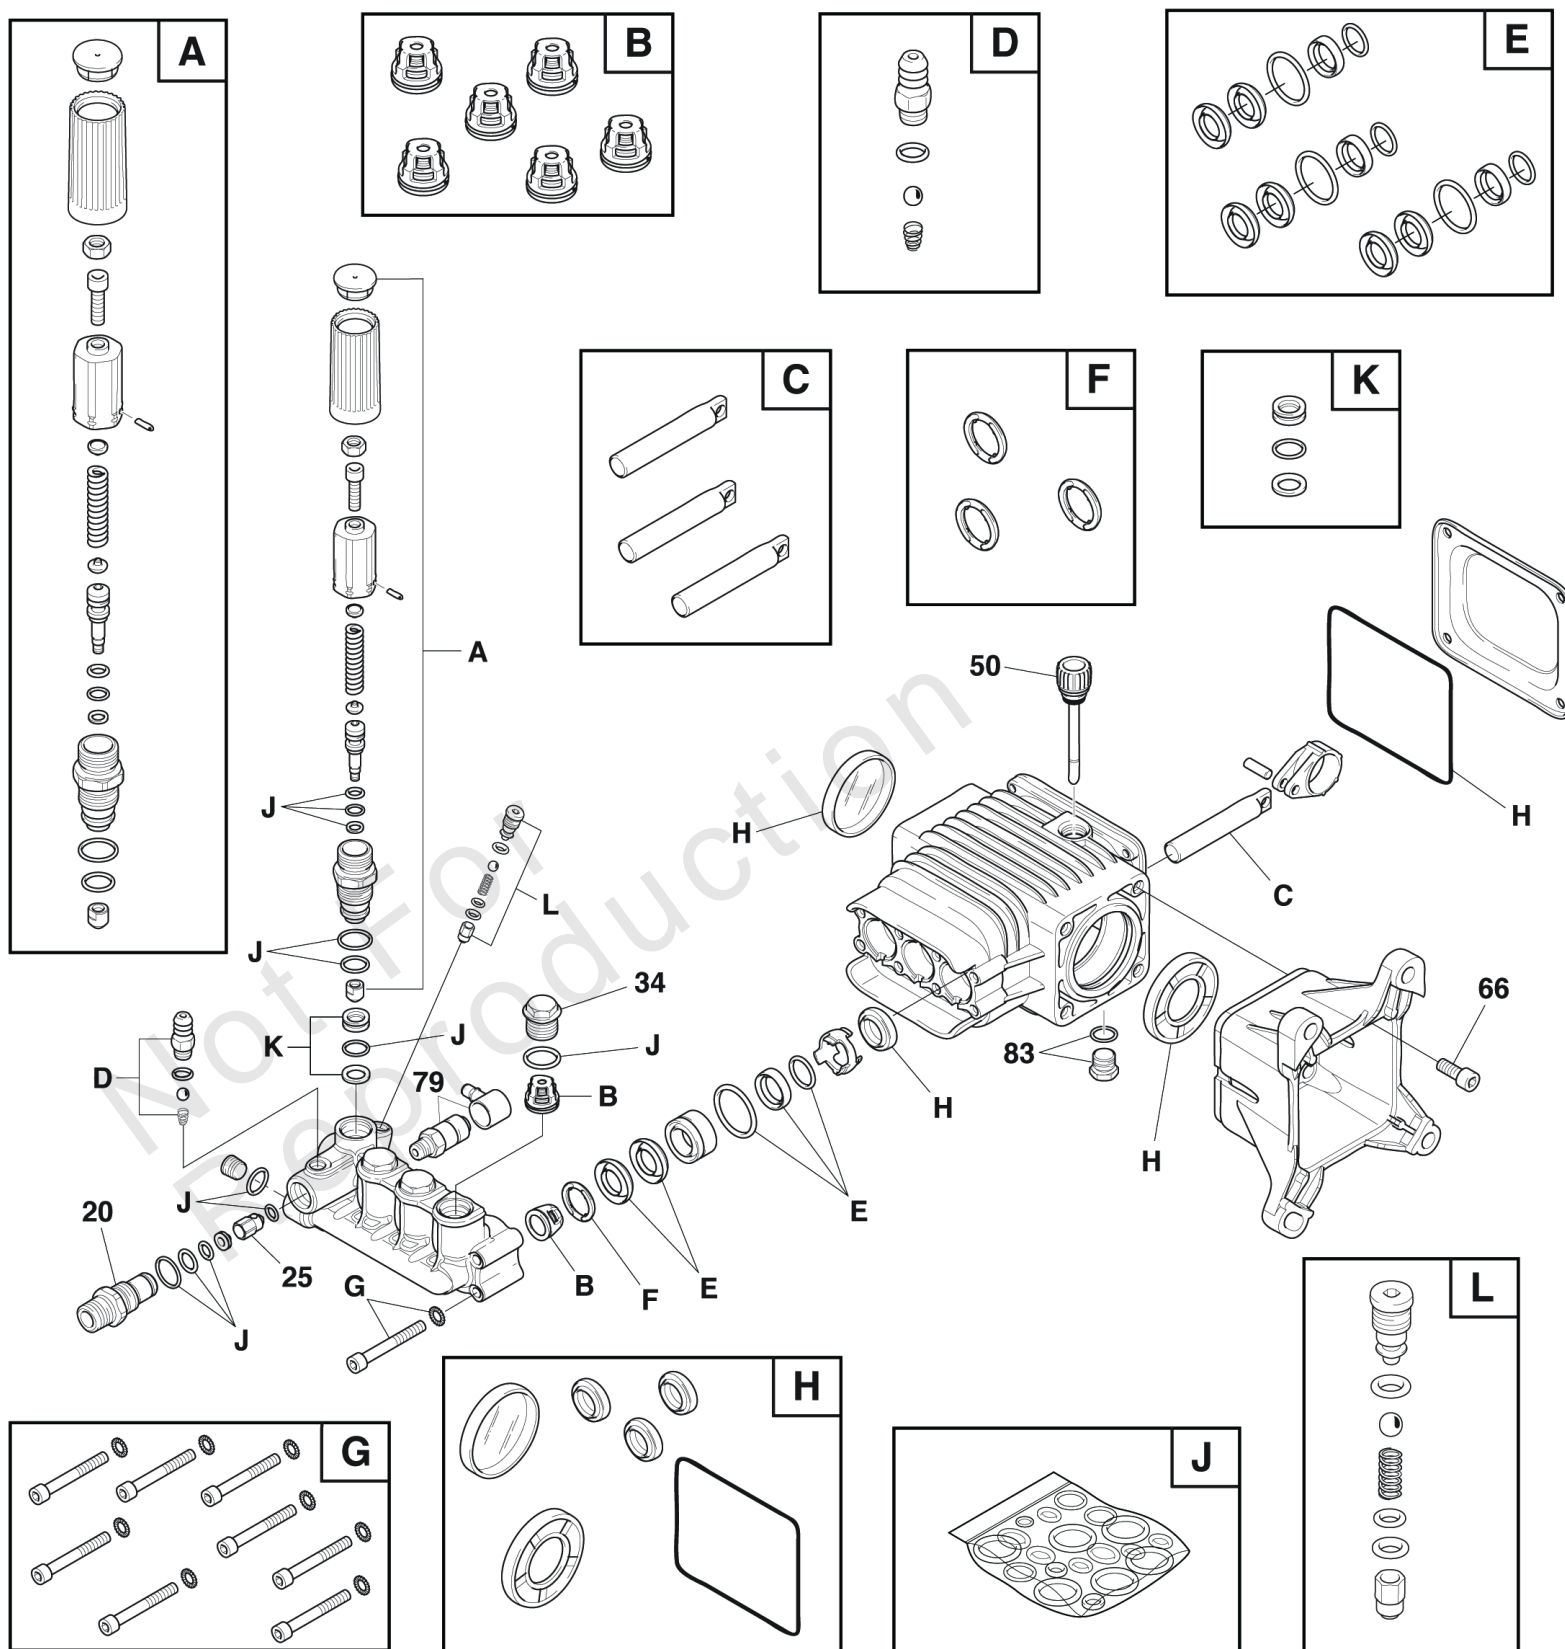

Main Unit (316691)

REF NO	PART NO	QTY	DESCRIPTION
1	315384BSGS		BASE
2	315383BSGS		HANDLE
3	30809GS		GROMMET
4	192132GS		KIT-HARDWARE, PUMP MOUNTING
5	318208GS		KIT-HARDWARE, ENGINE MOUNTING
6	318207GS		PUMP
7	95458GS		QUICK CONNECT
8	199310GS		ADAPTER-GARDEN HOSE
9	192310GS		MOUNT-VIBRATION
10	316326GS		HOSE
11	207785GS		EXTENSION, QC
12	317351GS		KIT-QC NOZZLES
--	195983EGS		NOZZLE-QC RED
--	195983FGS		NOZZLE-QC YELLOW
--	195983GGS		NOZZLE-QC GREEN
--	195983HGS		NOZZLE-QC WHITE
--	198841GS		NOZZLE-QC BLACK
13	704311		GUN
14	189332GS		CAP-PLUG
15	192796GS		HOSE-CHEMICAL
16	705001		KIT-O-RING
17	203040GS		KIT-HARDWARE, HANDLE
18	204876GS		KIT-WHEEL
--	703977		E-RING
900	-----		** ENGINE
--	199272GS		OIL (Qty 2 Required) -(Not Illustrated)
--	191267GS		AXLE -(Not Illustrated)
--	208538GS		DECAL, Spark -(Not Illustrated)
--	705752		TAG, Warning -(Not Illustrated)
--	705753		KEY -(Not Illustrated)
--	6039		PUMP SAVER -(Optional Accessory - Not Included)

Footnotes:

** Contact Engine Manufacturer for parts & service.

Pump (316370)

Note: Unless noted otherwise, use the standard torque specifications

Mfg. No: 020507-02