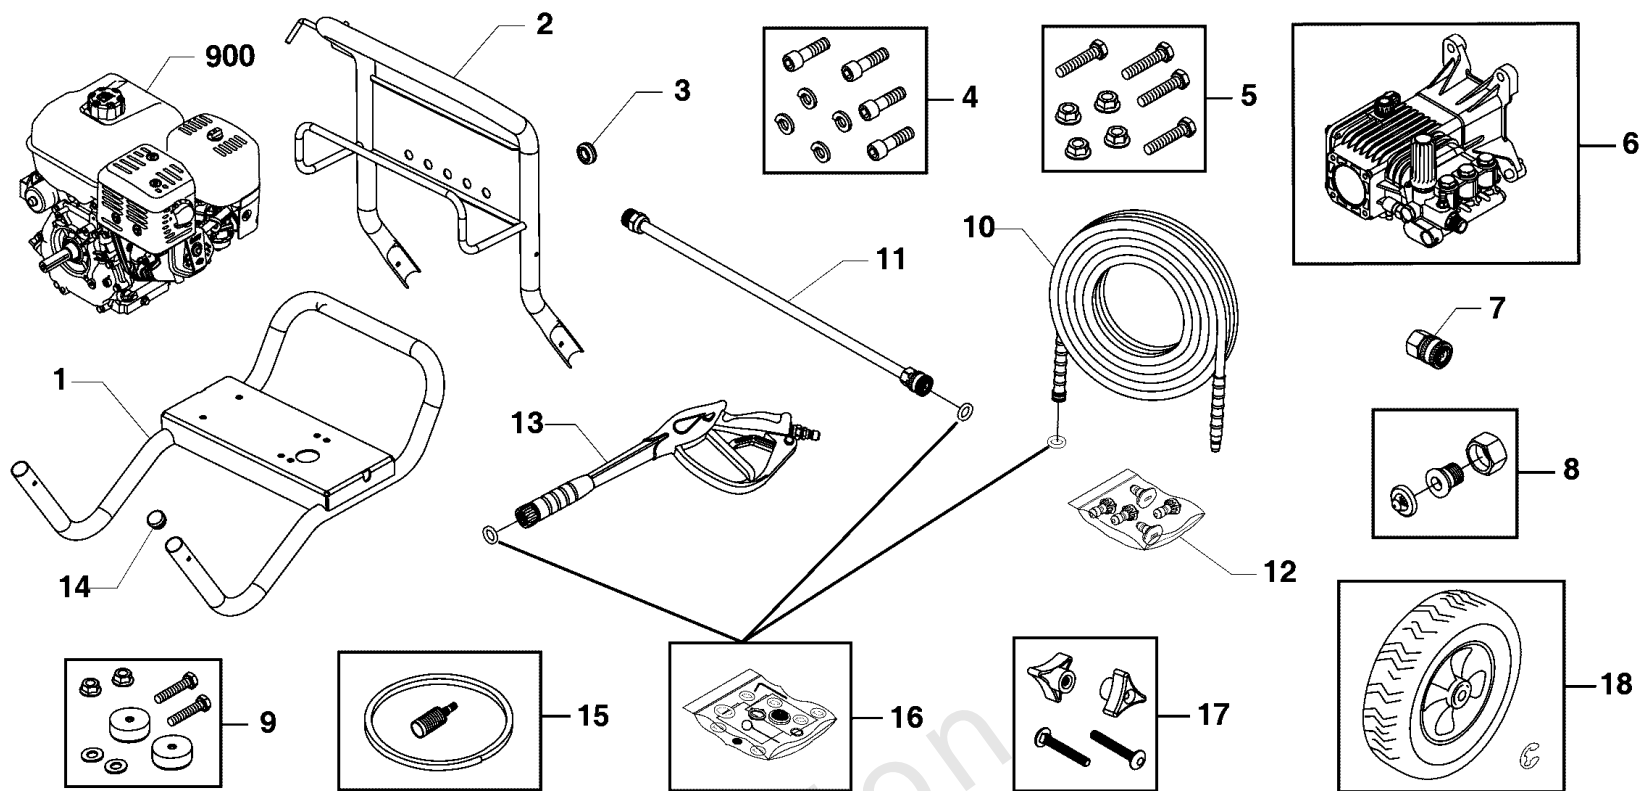

Parts Manual

Mfg. No: 020507-03
4,000 PSI Briggs & Stratton Elite

Main Unit (316691d)

Note: Unless noted otherwise, use the standard torque specifications

Mfg. No: 020507-03

Not For
Reproduction

Main Unit (316691d)

REF NO	PART NO	QTY	DESCRIPTION
1	771772		BASE
2	771776		HANDLE
3	30809GS		GROMMET
4	192132GS		KIT, Hardware, Pump Mounting
5	318208GS		KIT-HARDWARE, ENGINE MOUNTING
6	316370GS		PUMP
7	703824		FITTING
8	199310GS		KIT, Connector, Hose, Garden
9	192310GS		KIT, Vibration Mount
10	316326GS		HOSE
11	207785GS		EXTENSION, QC
12	317351GS		KIT-QC NOZZLES
--	195983EGS		NOZZLE-QC RED
--	195983FGS		NOZZLE-QC YELLOW
--	195983GGS		NOZZLE-QC GREEN
--	195983HGS		NOZZLE-QC WHITE
--	198841GS		NOZZLE, QC, Black
13	704311		GUN
14	189332GS		PLUG, Hole
15	192796GS		KIT, Chem Hose & Filter
16	705001		KIT-O-RING MAINTENANCE
17	203040GS		* KIT, Hardware Handle
18	204876GS		KIT, Wheel
--	704292		E-RING
900	25T232-0158-F1		*ENGINE
--	100005		OIL-4 CYCLE 30W 18OZ. -(Not Illustrated)
--	191267GS		AXLE -(Not Illustrated)
--	705753		KEY, 1/4 X 2, Square -(Not Illustrated)
--	705851		DECAL-Warning Spark -(Not Illustrated)
--	707165		TAG-WARNING, ENG -(Not Illustrated)
--	6039		PUMP Saver -(Optional Accessory - Not Included)
	6059		PERFECT MIX MULTI-PURPOSE WASH -(Optional Accessory - Not Included)
	6160		Project Pro® PerfectMix Concrete, Brick, And Tile Cleaner -(Optional Accessory - Not Included)

Footnotes:

(Note:* Verify your specific engine model, reference the ID Tag located on your engine.) (Refer to your local Briggs & Stratton distributor for parts and service.)

Pump (316370)

Note: Unless noted otherwise, use the standard torque specifications