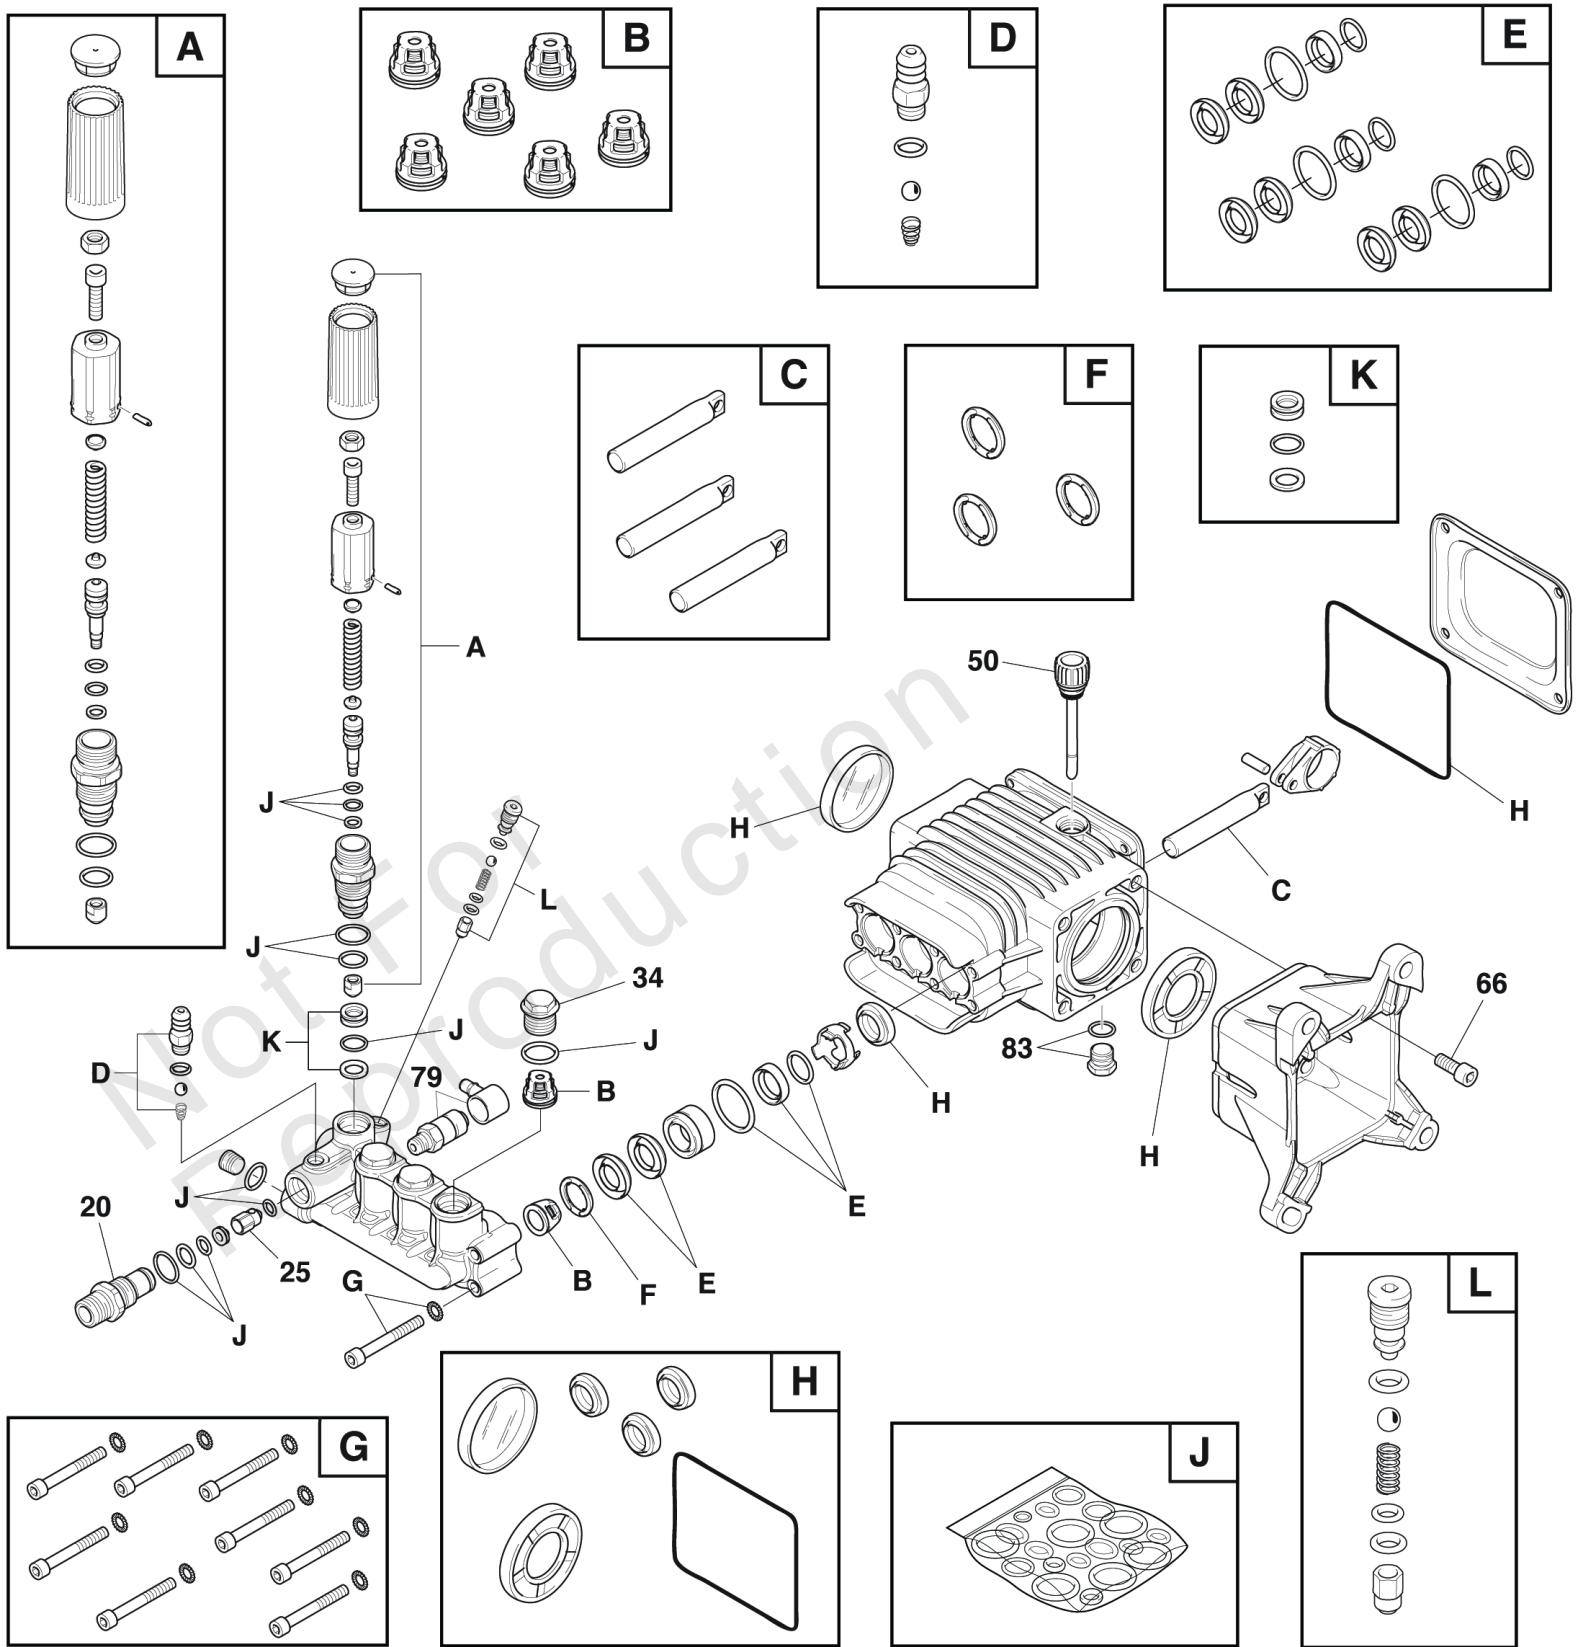

Main Unit (316691d)

REF NO	PART NO	QTY	DESCRIPTION
1	771772		BASE
2	771776		HANDLE
3	30809GS		GROMMET
4	192132GS		KIT, Hardware, Pump Mounting
5	318208GS		KIT-HARDWARE, ENGINE MOUNTING
6	316370GS		PUMP
7	703824		FITTING
8	199310GS		KIT, Connector, Hose, Garden
9	192310GS		KIT, Vibration Mount
10	316326GS		HOSE
11	207785GS		EXTENSION, QC
12	317351GS		KIT-QC NOZZLES
--	195983EGS		NOZZLE-QC RED
--	195983FGS		NOZZLE-QC YELLOW
--	195983GGS		NOZZLE-QC GREEN
--	195983HGS		NOZZLE-QC WHITE
--	198841GS		NOZZLE, QC, Black
13	704311		GUN
14	189332GS		PLUG, Hole
15	192796GS		KIT, Chem Hose & Filter
16	705001		KIT-O-RING MAINTENANCE
17	203040GS		* KIT, Hardware Handle
18	204876GS		KIT, Wheel
--	704292		E-RING
900	25T232-0158-F1		*ENGINE
--	100005		OIL-4 CYCLE 30W 18OZ. -(Not Illustrated)
--	191267GS		AXLE -(Not Illustrated)
--	705753		KEY, 1/4 X 2, Square -(Not Illustrated)
--	705851		DECAL-Warning Spark -(Not Illustrated)
--	707165		TAG-WARNING, ENG -(Not Illustrated)
--	6039		PUMP Saver -(Optional Accessory - Not Included)
	6059		PERFECT MIX MULTI-PURPOSE WASH -(Optional Accessory - Not Included)
	6160		Project Pro® PerfectMix Concrete, Brick, And Tile Cleaner -(Optional Accessory - Not Included)

Footnotes:

(Note:* Verify your specific engine model, reference the ID Tag located on your engine.) (Refer to your local Briggs & Stratton distributor for parts and service.)

Pump (316370)

Note: Unless noted otherwise, use the standard torque specifications

Mfg. No: 020507-03