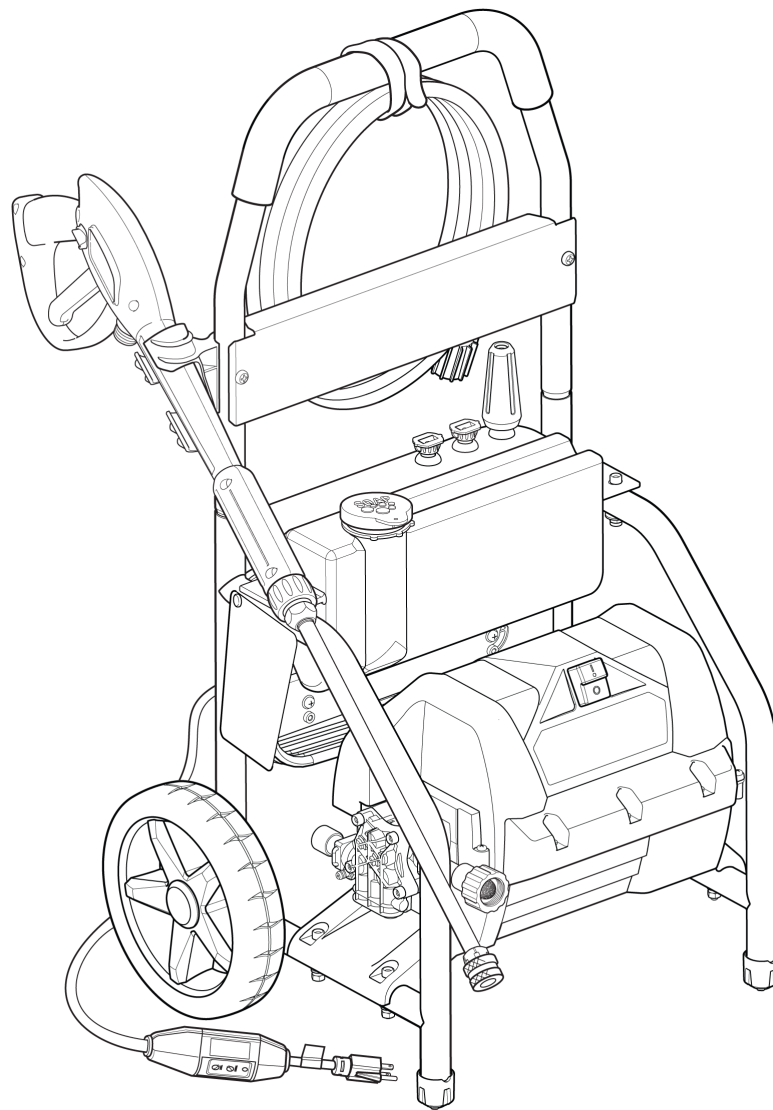

Parts Manual

Mfg. No: 020680-00
1,800 PSI Briggs & Stratton

Main Unit (80023395)

Note: Unless noted otherwise, use the standard torque specifications

Mfg. No: 020680-00

Main Unit (80023395)

REF NO	PART NO	QTY	DESCRIPTION
1	706618		KIT-GUN HOLDER
2	706583		CAP
3	706821		FILTER-GARDEN HOSE
4	706828		HOSE
5	706874		QUICK CONNECT-15
6	708807		GUN
7	706823		QUICK CONNECT-SOAP
8	706596		WAND
9	706584		NOZZLE-TURBO
10	705001		KIT-O-RING MAINTENANCE
11	706820		WHEEL
12	706819		KIT-WHEEL -(Includes Axle, Axle Pin, Axle Sleeve and Washer)
13	771688		STRAP-VELCRO
--	706735		TAG-WARNING -(Not Illustrated)
--	6039		PUMP Saver -(Not Illustrated)
--	6059		PERFECT MIX MULTI-PURPOSE WASH -(Not Illustrated)
--	6160		Project Pro® PerfectMix Concrete, Brick, And Tile Cleaner -(Not Illustrated)

Footnotes:

(Optional Accessory)