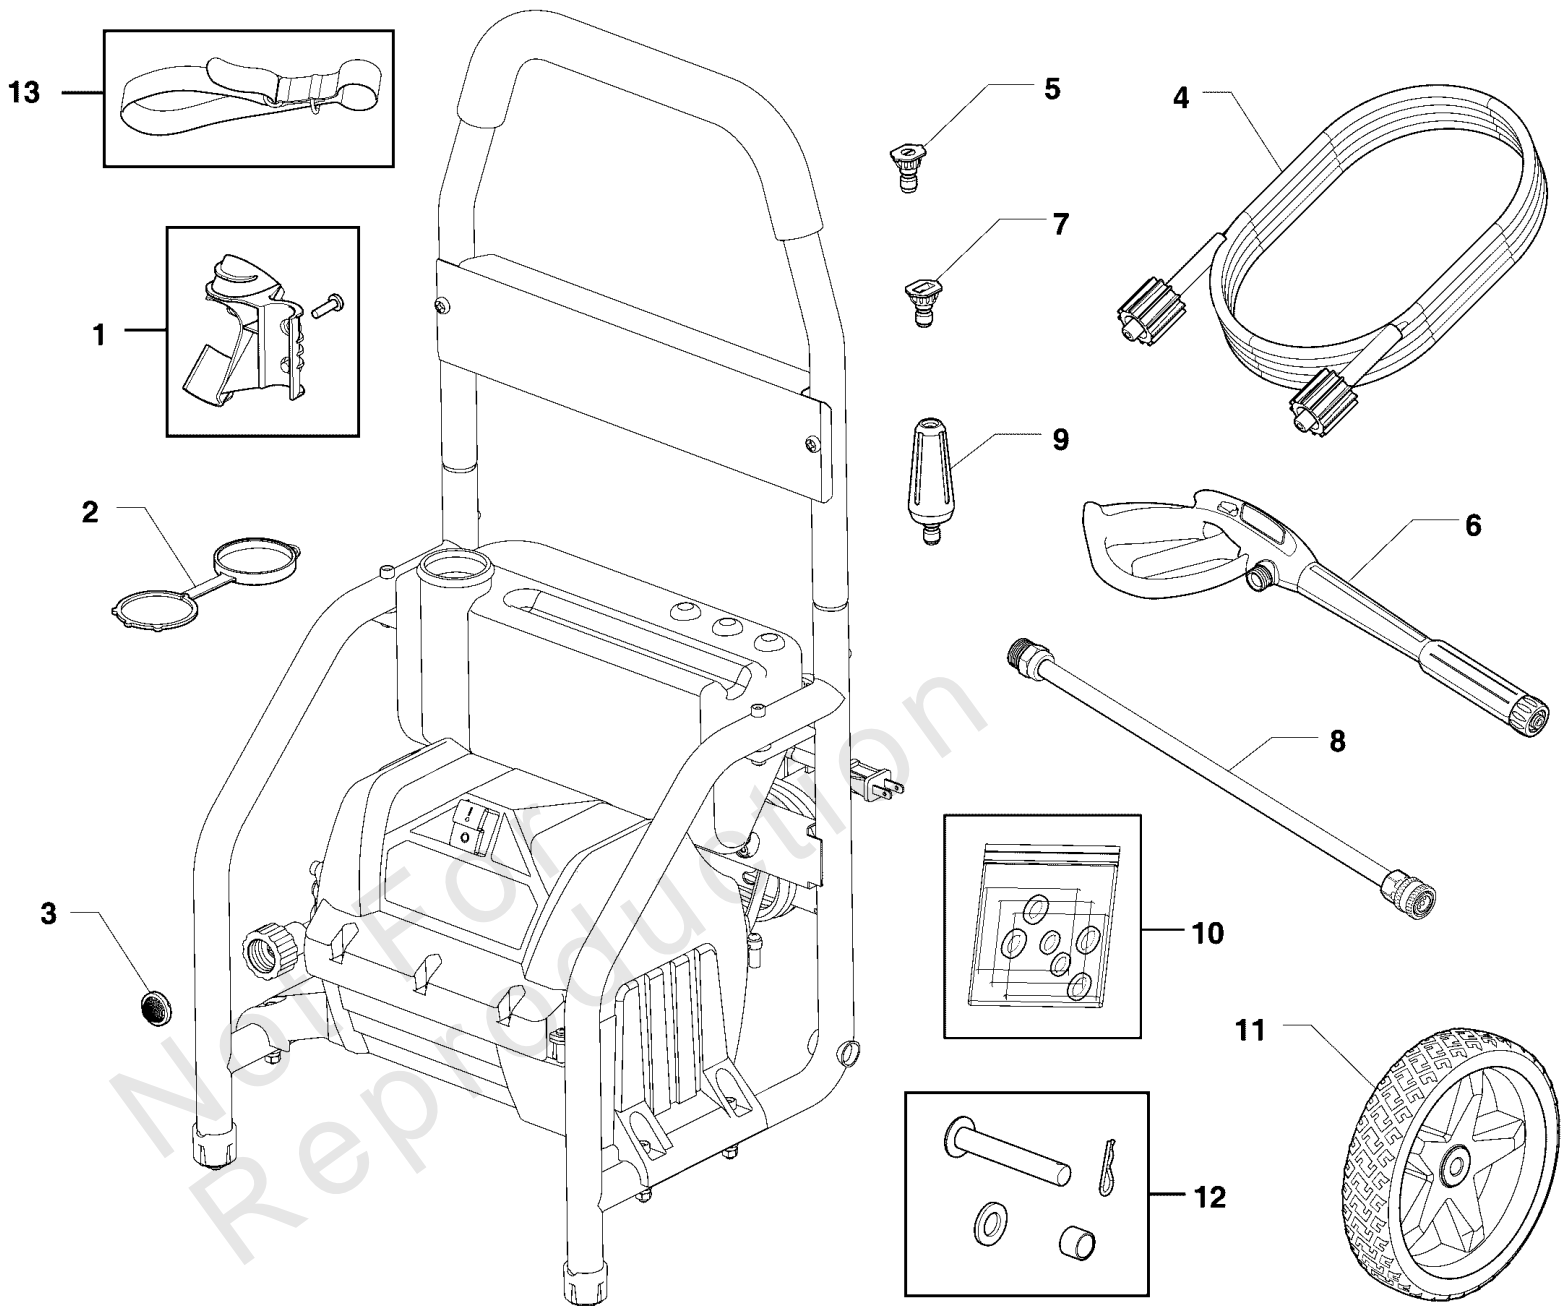

Parts Manual

Mfg. No: 020680-00
1,800 PSI Briggs & Stratton

Main Unit (80023395)

Note: Unless noted otherwise, use the standard torque specifications

Mfg. No: 020680-00

Main Unit (80023395)

REF NO	PART NO	QTY	DESCRIPTION
1	706618		KIT-GUN HOLDER
2	706583		CAP
3	706821		FILTER-GARDEN HOSE
4	706828		HOSE
5	706874		QUICK CONNECT-15
6	708807		GUN
7	706823		QUICK CONNECT-SOAP
8	706596		WAND
9	706584		NOZZLE-TURBO
10	705001		KIT-O-RING MAINTENANCE
11	706820		WHEEL
12	706819		KIT-WHEEL -(Includes Axle, Axle Pin, Axle Sleeve and Washer)
13	771688		STRAP-VELCRO
--	706735		TAG-WARNING -(Not Illustrated)
--	6039		PUMP Saver -(Not Illustrated)
--	6059		PERFECT MIX MULTI-PURPOSE WASH -(Not Illustrated)
--	6160		Project Pro® PerfectMix Concrete, Brick, And Tile Cleaner -(Not Illustrated)

Footnotes:

(Optional Accessory)