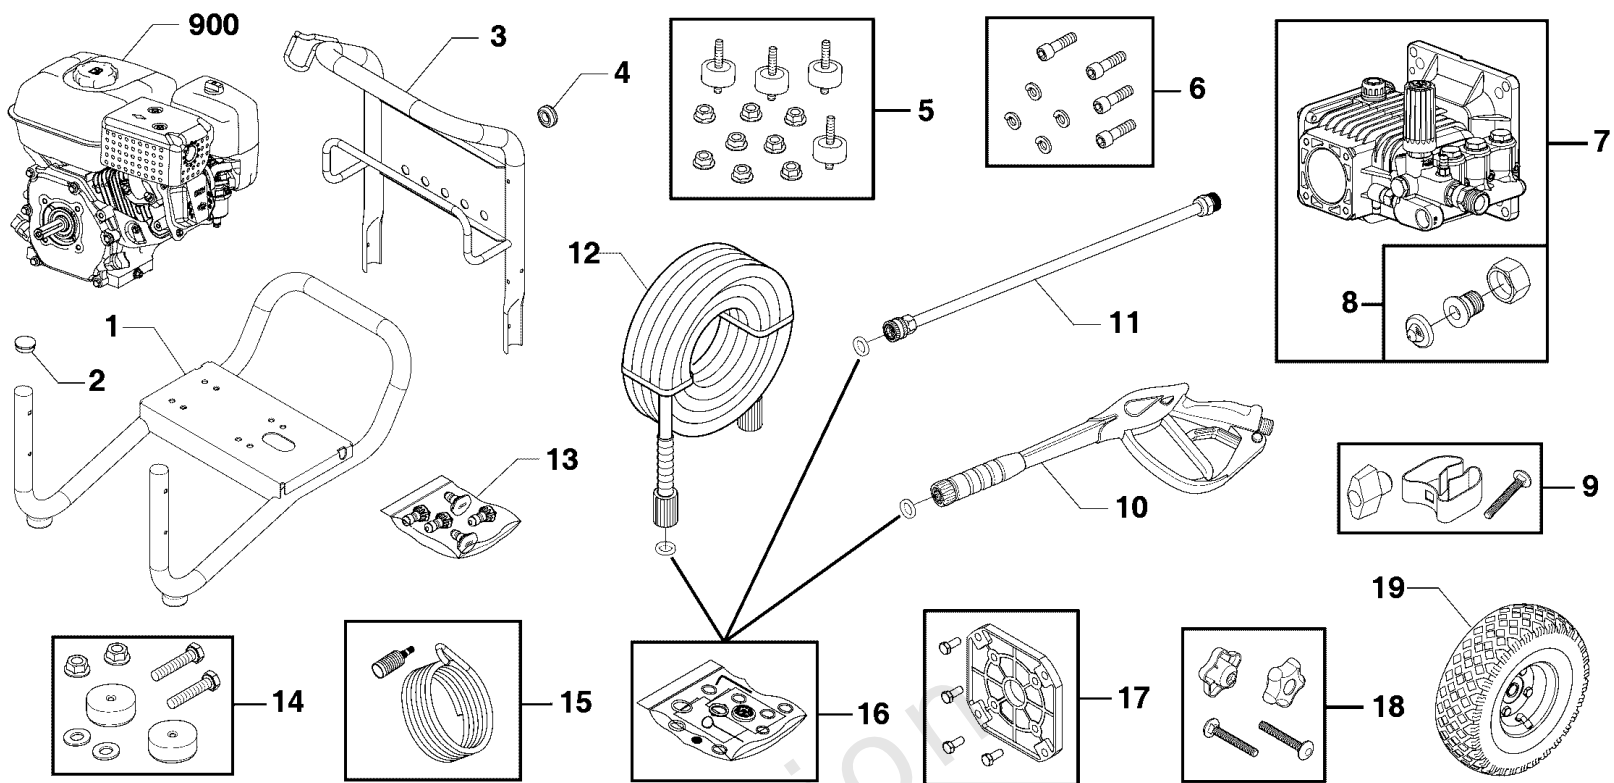

# Parts Manual

Mfg. No: 020725-01  
3,300 PSI Briggs & Stratton Elite

# Main Unit (80029013)

Note: Unless noted otherwise, use the standard torque specifications

Mfg. No: 020725-01

Not For  
Reproduction

## Main Unit (80029013)

REF NO	PART NO	QTY	DESCRIPTION
1	771924		BASE -(Includes Item 2)
2	189332GS		PLUG, Hole
3	771931		HANDLE
4	30809GS		GROMMET
5	192134GS		KIT, Vibration Mount
6	709492		KIT-HARDWARE PUMP MOUNTING
7	771795		PUMP
8	199310GS		KIT, Connector, Hose, Garden
9	709493		KIT-CLIP
10	704312		GUN
11	706595		EXTENSION, QC
12	771932		HOSE
13	771928		KIT-QC NOZZLES
--	195983AAGS		NOZZLE, QC, Red
--	195983ABGS		Nozzle, QC, Yellow
--	195983ACGS		NOZZLE, QC Green
--	195983AMGS		NOZZLE, QC, White
--	198841GS		NOZZLE, QC, Black
14	192310GS		KIT, Vibration Mount
15	192796GS		KIT, Chem Hose & Filter
16	705001		KIT-O-RING MAINTENANCE
17	771797		KIT - ENGINE FLANGE
18	771929		KIT-HARDWARE, HANDLE
19	209885GS		WHEEL
900	13R232-0003-F1		*ENGINE
--	191267ABGS		AXLE -(Not Illustrated)
--	23139DGS		KEY -(Not Illustrated)
--	771922		DECAL-UNIT -(Not Illustrated)
--	100005		OIL-4 CYCLE 30W 18OZ. -(Not Illustrated)
--	703977		E-RING -(Not Illustrated)
--	705851		DECAL-Warning Spark -(Not Illustrated)
--	707165		TAG-WARNING, ENG -(Not Illustrated)
--	6039		PUMP Saver -(Optional Accessory)
--	6059		PERFECT MIX MULTI-PURPOSE WASH -(Optional Accessory)
--	6160		Project Pro® PerfectMix Concrete, Brick, And Tile Cleaner -(Optional Accessory)

# Pump (80025170)

Note: Unless noted otherwise, use the standard torque specifications

Mfg. No: 020725-01