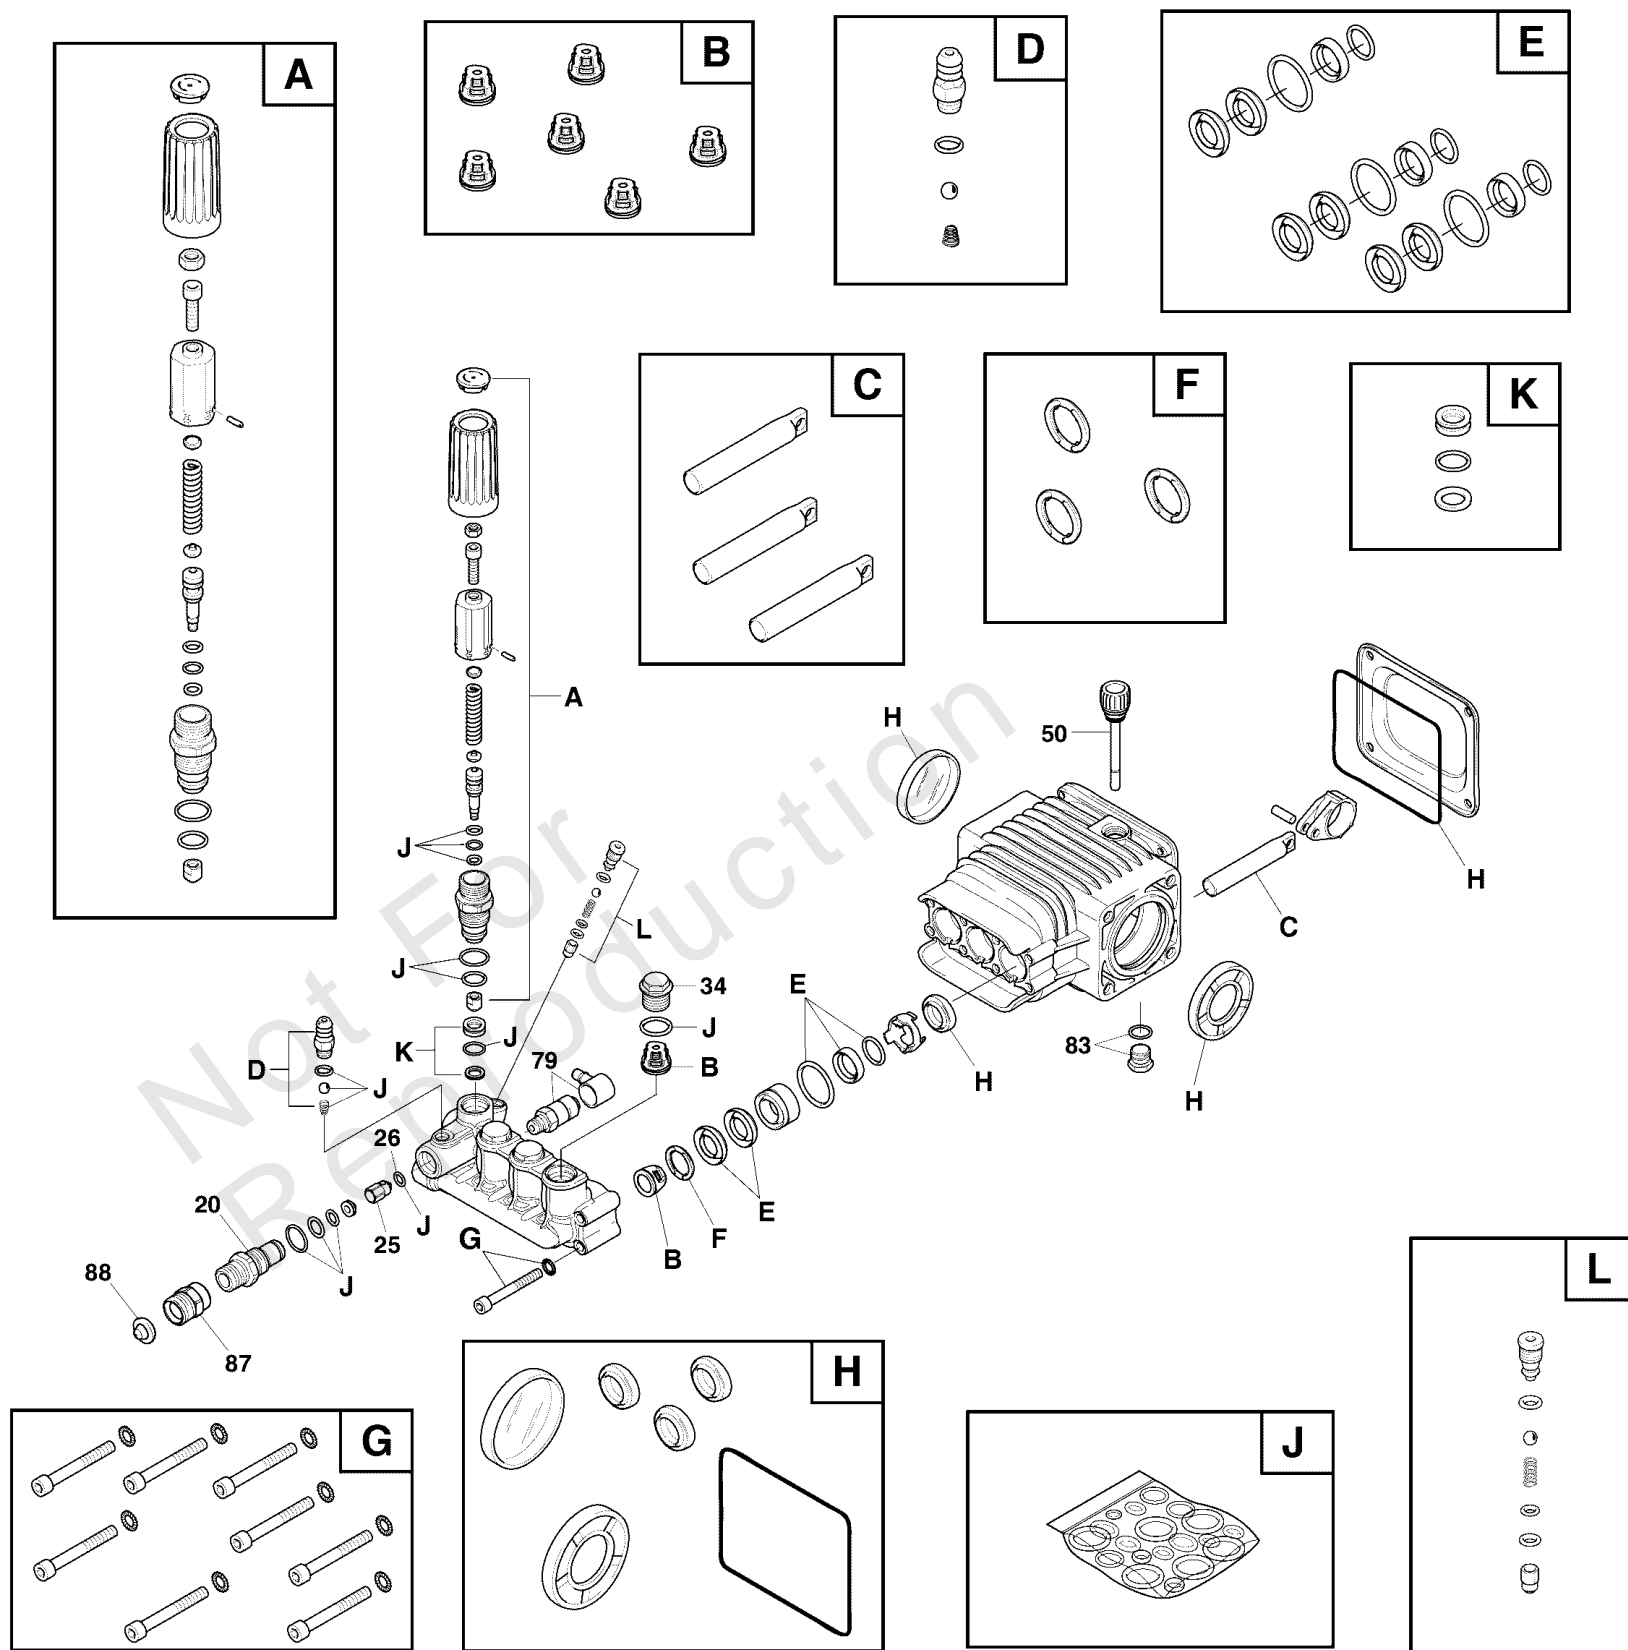

## Main Unit (80029013)

REF NO	PART NO	QTY	DESCRIPTION
1	771924		BASE -(Includes Item 2)
2	189332GS		PLUG, Hole
3	771931		HANDLE
4	30809GS		GROMMET
5	192134GS		KIT, Vibration Mount
6	709492		KIT-HARDWARE PUMP MOUNTING
7	771795		PUMP
8	199310GS		KIT, Connector, Hose, Garden
9	709493		KIT-CLIP
10	704312		GUN
11	706595		EXTENSION, QC
12	771932		HOSE
13	771928		KIT-QC NOZZLES
--	195983AAGS		NOZZLE, QC, Red
--	195983ABGS		Nozzle, QC, Yellow
--	195983ACGS		NOZZLE, QC Green
--	195983AMGS		NOZZLE, QC, White
--	198841GS		NOZZLE, QC, Black
14	192310GS		KIT, Vibration Mount
15	192796GS		KIT, Chem Hose & Filter
16	705001		KIT-O-RING MAINTENANCE
17	771797		KIT - ENGINE FLANGE
18	771929		KIT-HARDWARE, HANDLE
19	209885GS		WHEEL
900	13R232-0003-F1		*ENGINE
--	191267ABGS		AXLE -(Not Illustrated)
--	23139DGS		KEY -(Not Illustrated)
--	771922		DECAL-UNIT -(Not Illustrated)
--	100005		OIL-4 CYCLE 30W 18OZ. -(Not Illustrated)
--	703977		E-RING -(Not Illustrated)
--	705851		DECAL-Warning Spark -(Not Illustrated)
--	707165		TAG-WARNING, ENG -(Not Illustrated)
--	6039		PUMP Saver -(Optional Accessory)
--	6059		PERFECT MIX MULTI-PURPOSE WASH -(Optional Accessory)
--	6160		Project Pro® PerfectMix Concrete, Brick, And Tile Cleaner -(Optional Accessory)

# Pump (80025170)

Note: Unless noted otherwise, use the standard torque specifications

Mfg. No: 020725-01