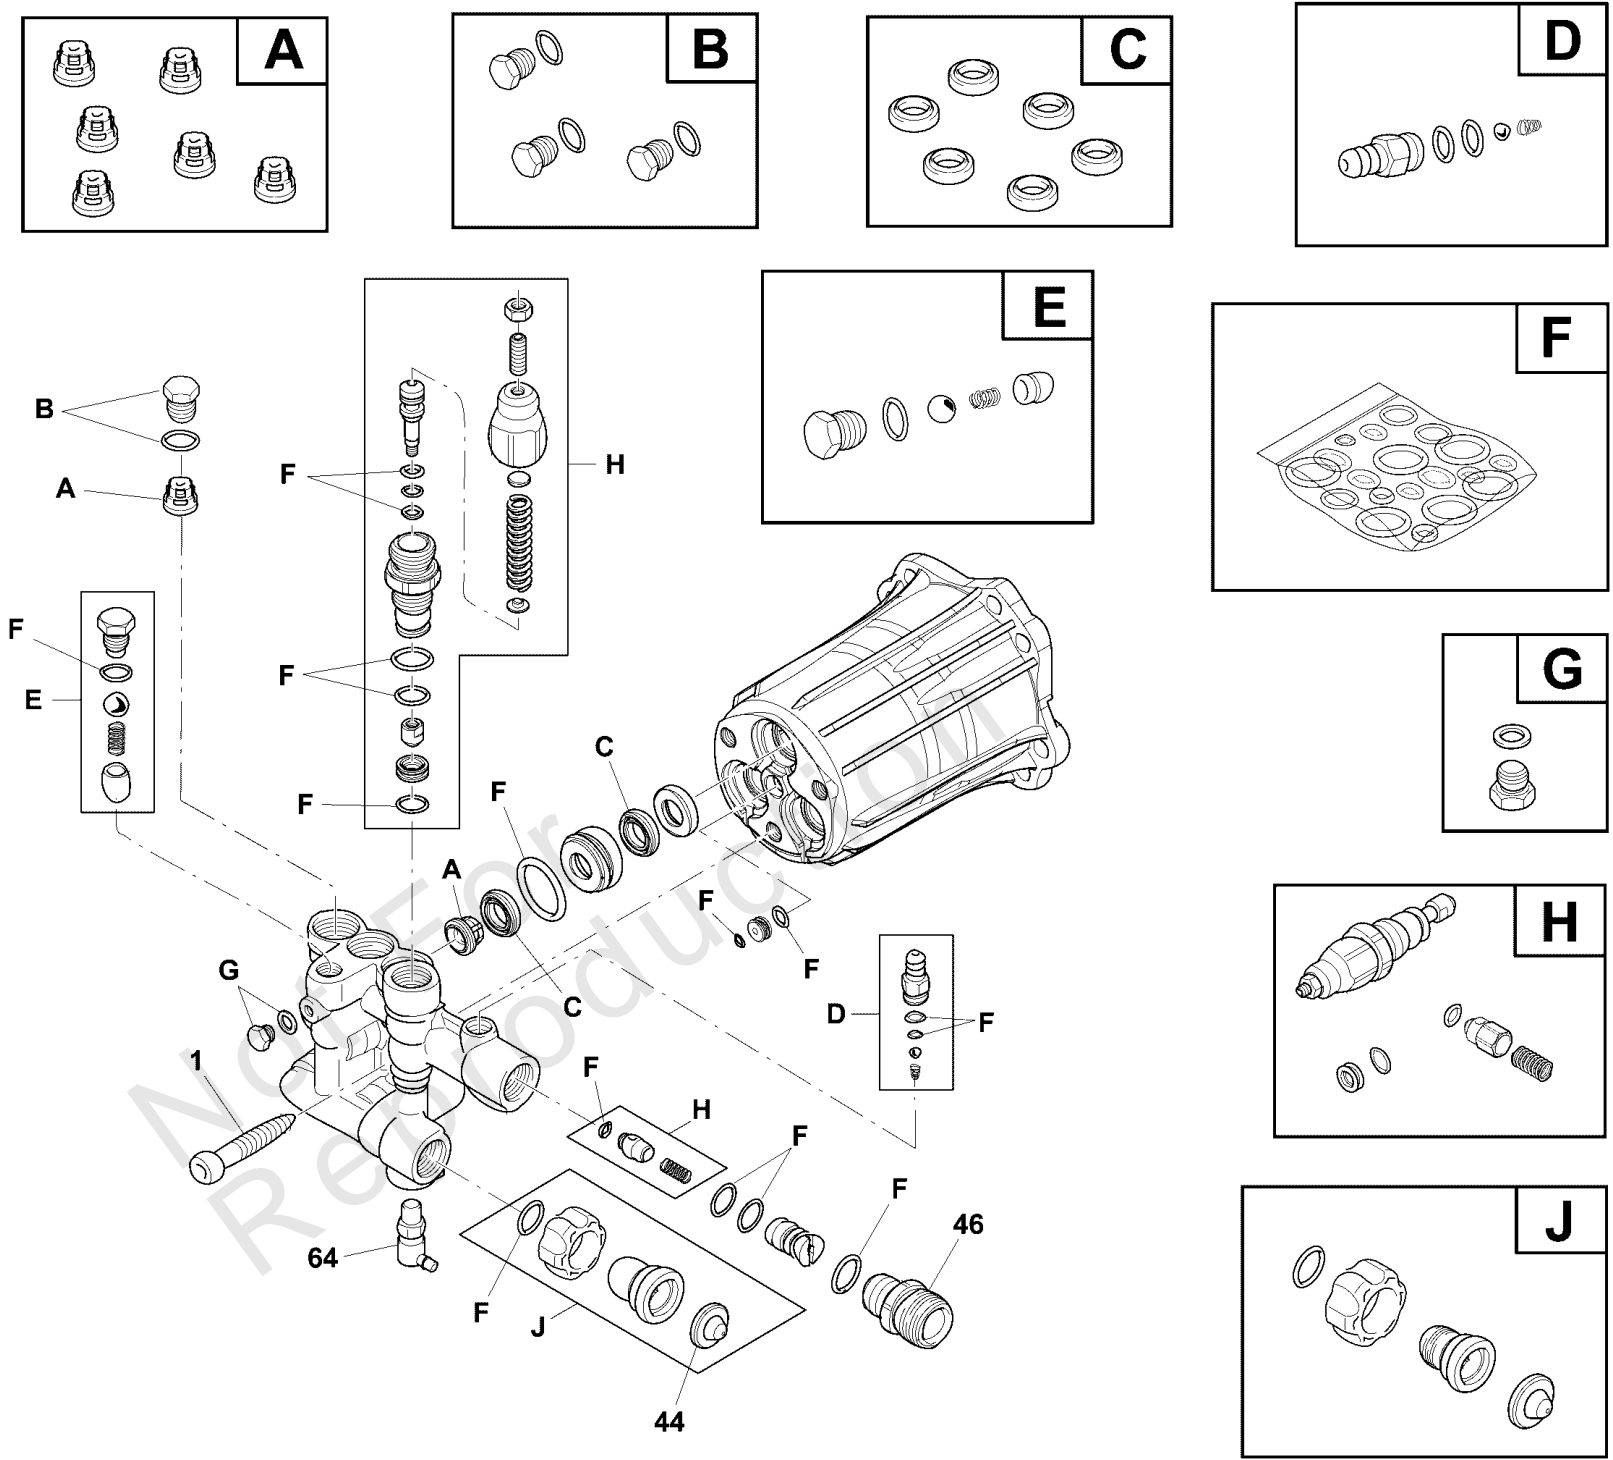

Main Unit

REF NO	PART NO	QTY	DESCRIPTION
1	771924	1	BASE -(Includes Item 2)
2	189332GS	2	PLUG, Hole
3	771931	1	HANDLE
4	30809GS	5	GROMMET
5	192194GS	1	ASSY, UNLOADER, COMPLETE
6	318112GS	1	PUMP
7	705076	1	HOSE-CHEMICAL (cut to fit)
8	704312	1	GUN
9	709493	1	KIT-CLIP
10	84002531	1	KIT-TAG, WARNING
11	84004592	1	HOSE
12	84002541	1	KIT-TAG, WARNING, FRNCH
13	706595	1	EXTENSION, QC
14	705001	1	KIT-O-RING MAINTENANCE
15	771929	1	KIT-HARDWARE, HANDLE
16	192131GS	1	KIT, Hardware, Pump Mounting
17	23139DGS	1	KEY
18	191267ABGS	1	AXLE
19	703977	1	E-RING
20	84004593	1	KIT-QC NOZZLES
21	195983AAGS	1	NOZZLE, QC, Red
22	195983ABGS	1	Nozzle, QC, Yellow
23	195983QGS	1	NOZZLE, QC, Green (BUSE-RACCORDS RAPIDES VERT)
24	195983RGS	1	NOZZLE-QC WHITE (BUSE-RACCORDS RAPIDES BLANCHE)
25	198841GS	1	NOZZLE, QC, Black
26	192310GS	1	KIT, Vibration Mount
27	209885GS	2	WHEEL
28	100005	1	OIL-4 CYCLE 30W 18OZ.
900	13R232-0003-F1	1	*ENGINE -(Refer to Note:*)
--	6039		PUMP SAVER -(Optional Accessory - Not Included)
--	6059		PERFECT MIX MULTI-PURPOSE WASH -(Optional Accessory - Not Included)
--	6060		PERFECT MIX CONCRETE BRICK & TILE CLEANER -(Optional Accessory - Not Included)

Footnotes:

Note:* Verify your specific engine model, reference the ID Tag located on your engine. Refer to your local Briggs & Stratton distributor for parts and service.

Pump (316932)

Note: Unless noted otherwise, use the standard torque specifications

Mfg. No: 020775-00