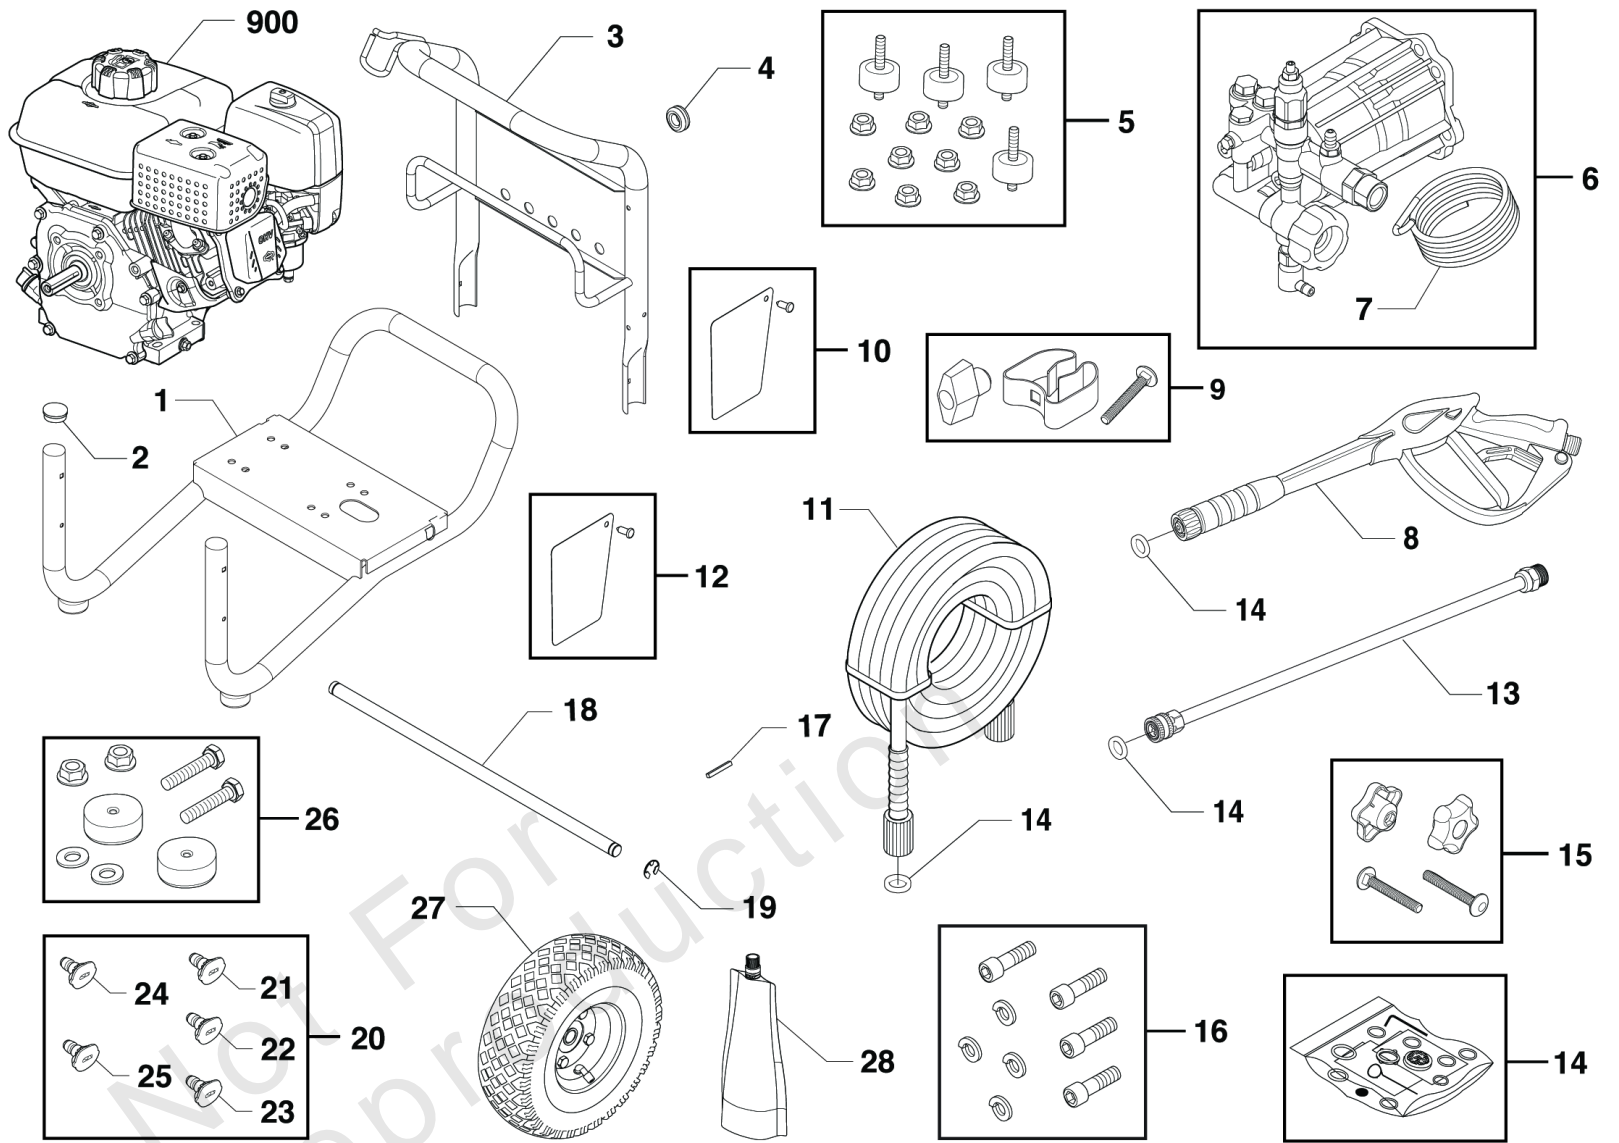

Parts Manual

Mfg. No: 020775-00
3,400 PSI Briggs & Stratton

Main Unit

Note: Unless noted otherwise, use the standard torque specifications

Mfg. No: 020775-00

Main Unit

REF NO	PART NO	QTY	DESCRIPTION
1	771924	1	BASE -(Includes Item 2)
2	189332GS	2	PLUG, Hole
3	771931	1	HANDLE
4	30809GS	5	GROMMET
5	192194GS	1	ASSY, UNLOADER, COMPLETE
6	318112GS	1	PUMP
7	705076	1	HOSE-CHEMICAL (cut to fit)
8	704312	1	GUN
9	709493	1	KIT-CLIP
10	84002531	1	KIT-TAG, WARNING
11	84004592	1	HOSE
12	84002541	1	KIT-TAG, WARNING, FRNCH
13	706595	1	EXTENSION, QC
14	705001	1	KIT-O-RING MAINTENANCE
15	771929	1	KIT-HARDWARE, HANDLE
16	192131GS	1	KIT, Hardware, Pump Mounting
17	23139DGS	1	KEY
18	191267ABGS	1	AXLE
19	703977	1	E-RING
20	84004593	1	KIT-QC NOZZLES
21	195983AAGS	1	NOZZLE, QC, Red
22	195983ABGS	1	Nozzle, QC, Yellow
23	195983QGS	1	NOZZLE, QC, Green (BUSE-RACCORDS RAPIDES VERT)
24	195983RGS	1	NOZZLE-QC WHITE (BUSE-RACCORDS RAPIDES BLANCHE)
25	198841GS	1	NOZZLE, QC, Black
26	192310GS	1	KIT, Vibration Mount
27	209885GS	2	WHEEL
28	100005	1	OIL-4 CYCLE 30W 18OZ.
900	13R232-0003-F1	1	*ENGINE -(Refer to Note:*)
--	6039		PUMP SAVER -(Optional Accessory - Not Included)
--	6059		PERFECT MIX MULTI-PURPOSE WASH -(Optional Accessory - Not Included)
--	6060		PERFECT MIX CONCRETE BRICK & TILE CLEANER -(Optional Accessory - Not Included)

Footnotes:

Note:* Verify your specific engine model, reference the ID Tag located on your engine. Refer to your local Briggs & Stratton distributor for parts and service.

Pump (316932)

Note: Unless noted otherwise, use the standard torque specifications