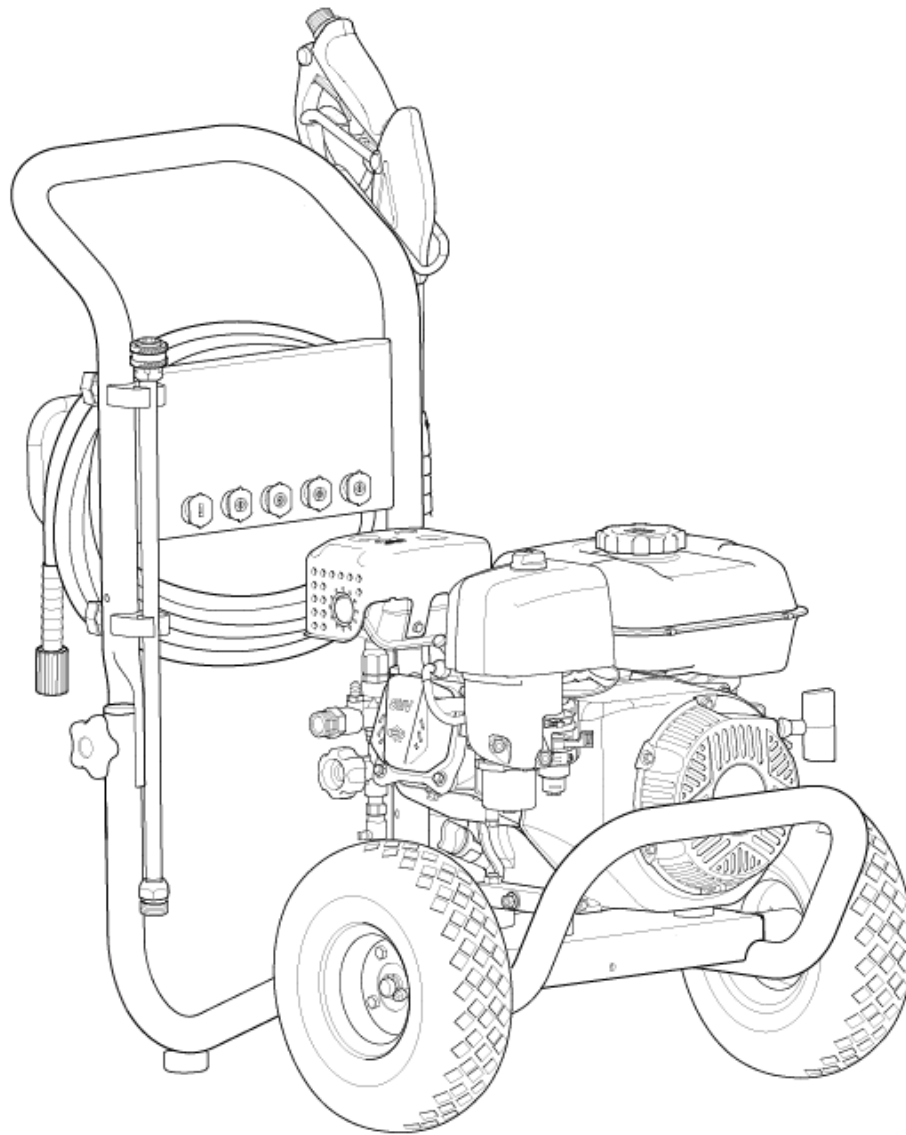

Parts Manual

Mfg. No: 020775-00
3,400 PSI Briggs & Stratton

Main Unit

Note: Unless noted otherwise, use the standard torque specifications

Mfg. No: 020775-00

Main Unit

REF NO	PART NO	QTY	DESCRIPTION
1	771924	1	BASE -(Includes Item 2)
2	189332GS	2	PLUG, Hole
3	771931	1	HANDLE
4	30809GS	5	GROMMET
5	192194GS	1	ASSY, UNLOADER, COMPLETE
6	318112GS	1	PUMP
7	705076	1	HOSE-CHEMICAL (cut to fit)
8	704312	1	GUN
9	709493	1	KIT-CLIP
10	84002531	1	KIT-TAG, WARNING
11	84004592	1	HOSE
12	84002541	1	KIT-TAG, WARNING, FRNCH
13	706595	1	EXTENSION, QC
14	705001	1	KIT-O-RING MAINTENANCE
15	771929	1	KIT-HARDWARE, HANDLE
16	192131GS	1	KIT, Hardware, Pump Mounting
17	23139DGS	1	KEY
18	191267ABGS	1	AXLE
19	703977	1	E-RING
20	84004593	1	KIT-QC NOZZLES
21	195983AAGS	1	NOZZLE, QC, Red
22	195983ABGS	1	Nozzle, QC, Yellow
23	195983QGS	1	NOZZLE, QC, Green (BUSE-RACCORDS RAPIDES VERT)
24	195983RGS	1	NOZZLE-QC WHITE (BUSE-RACCORDS RAPIDES BLANCHE)
25	198841GS	1	NOZZLE, QC, Black
26	192310GS	1	KIT, Vibration Mount
27	209885GS	2	WHEEL
28	100005	1	OIL-4 CYCLE 30W 18OZ.
900	13R232-0003-F1	1	*ENGINE -(Refer to Note:*)
--	6039		PUMP SAVER -(Optional Accessory - Not Included)
--	6059		PERFECT MIX MULTI-PURPOSE WASH -(Optional Accessory - Not Included)
--	6060		PERFECT MIX CONCRETE BRICK & TILE CLEANER -(Optional Accessory - Not Included)

Footnotes:

Note:* Verify your specific engine model, reference the ID Tag located on your engine. Refer to your local Briggs & Stratton distributor for parts and service.

Pump (316932)

Note: Unless noted otherwise, use the standard torque specifications