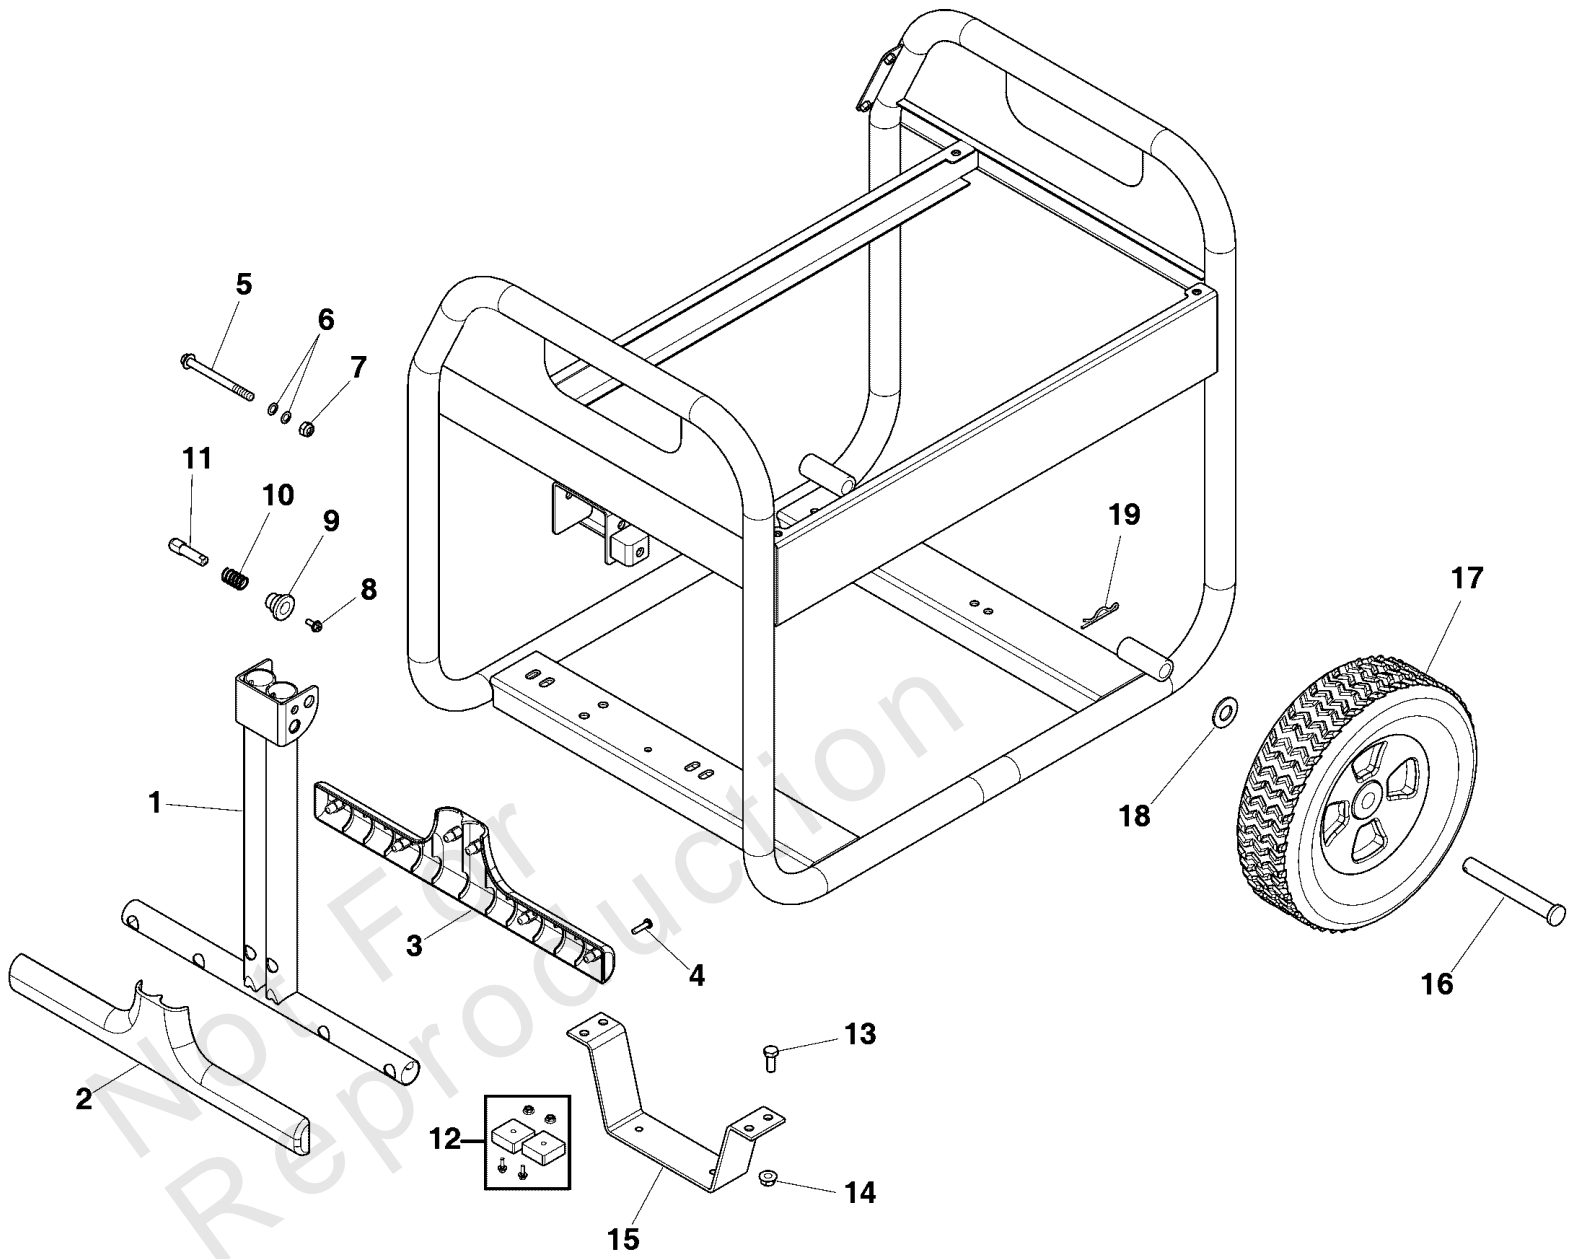

Main Unit

REF NO	PART NO	QTY	DESCRIPTION
48	312921GS	1	BLOCK, Junction
49	703909	1	BOLT
50	791745	1	LINE, Fuel -(Cut to Fit)
51	209417GS	1	VALVE, Fuel
52	315017GS	1	HOSE, Vapor (cut to fit)
53	706376	1	COVER-RUBBER
54	706535	1	PAD-RUBBER
55	312916GS	3	NUT
56	703908	1	BOLT
57	312911GS	2	SCREW
58	706150	1	WIRE
59	314955GS	2	CLAMP
60	703013	1	COVER, Alternator, Rubber
61	319451GS	4	MOUNT-VIBRATION
62	772228	1	DECAL
63	772231	1	DECAL
64	703911	1	BAND-STATOR
67	771800	1	CORDSET
900	25P132-0006-G1	1	ENGINE

Wheel Kit (80005137)

Note: Unless noted otherwise, use the standard torque specifications

030728-02- 6,250 Watt Storm Generator, Briggs & Stratton 49 State

Wheel Kit (80005137)

REF NO	PART NO	QTY	DESCRIPTION
1	319396GS	1	HANDLE
2	319360GS	1	GRIP-HANDLE
3	319361GS	1	GRIP-HANDLE
4	75477GS	1	PPHMS, M5 - 0.8 x 20
5	318677GS	1	BOLT
6	96716GS	1	WASHER, Nylon
7	49820GS	1	NUT, Nylok, M8 - 1.25
8	207825GS	1	BOLT-M5-6 x 16
9	319453GS	1	KNOB
10	319452GS	1	SPRING
11	319454GS	1	PIN
12	319285GS	1	MOUNT-VIBRATION
13	771804	1	BOLT
14	67989GS	1	NUT, M8 Flange Serrated
15	319642GS	1	SUPPORT-LEG
16	703813	1	AXLE
17	704145	1	WHEEL
18	22247GS	1	WASHER, Flat, 5/8"
19	316510GS	1	PIN-HAIR