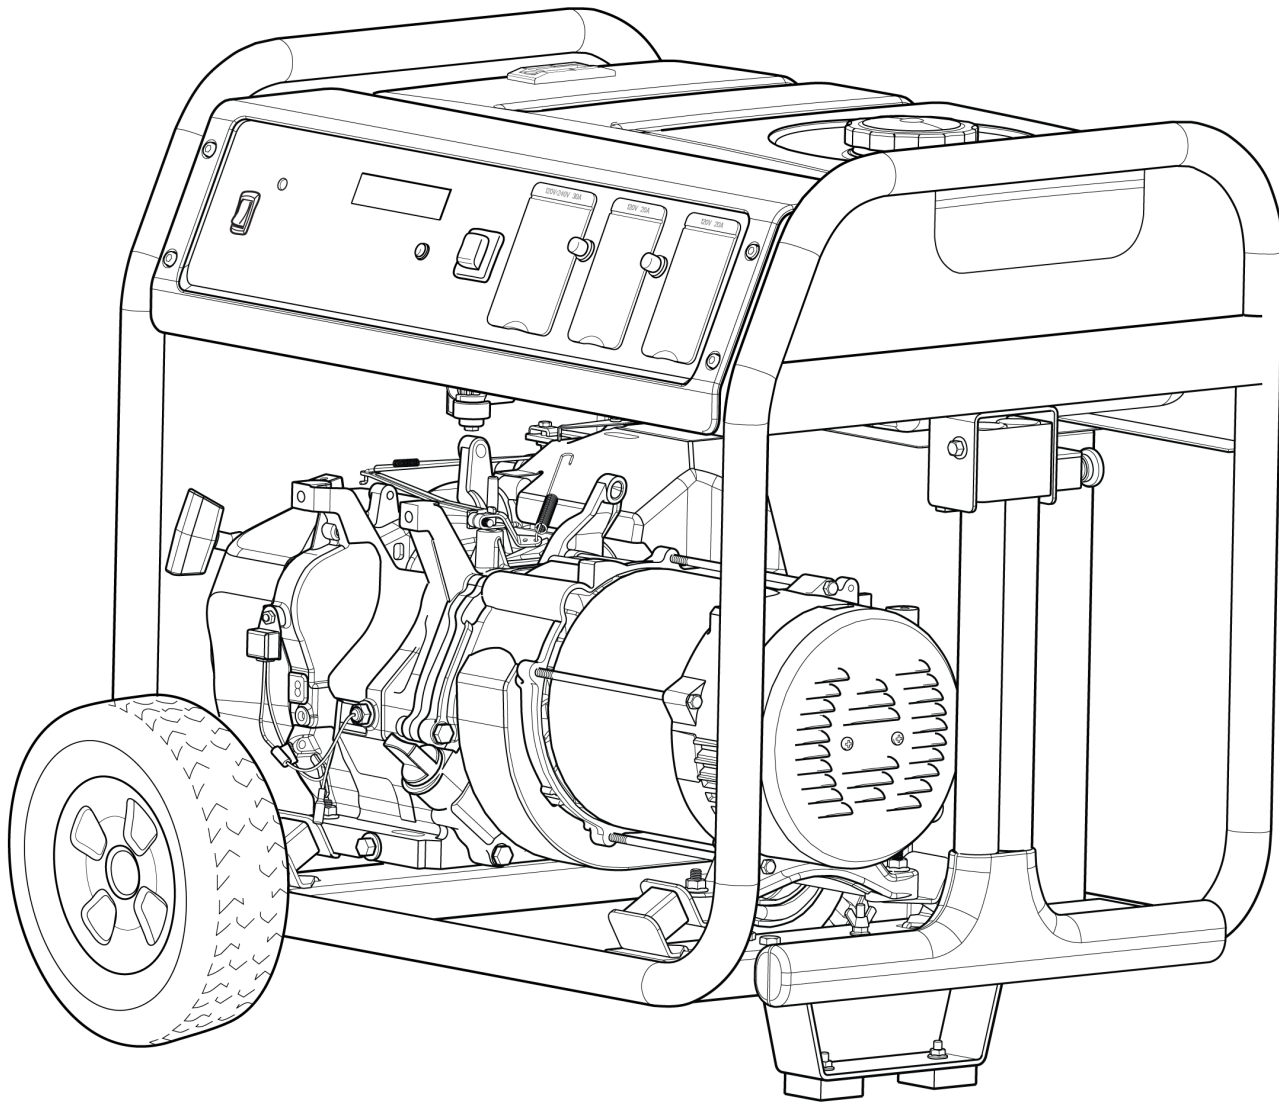

Parts Manual

1000 Watt Storm Generator, Briggs & Stratton 49 State

Control Panel

Note: Unless noted otherwise, use the standard torque specifications

030728-02- 6,250 Watt Storm Generator, Briggs & Stratton 49 State