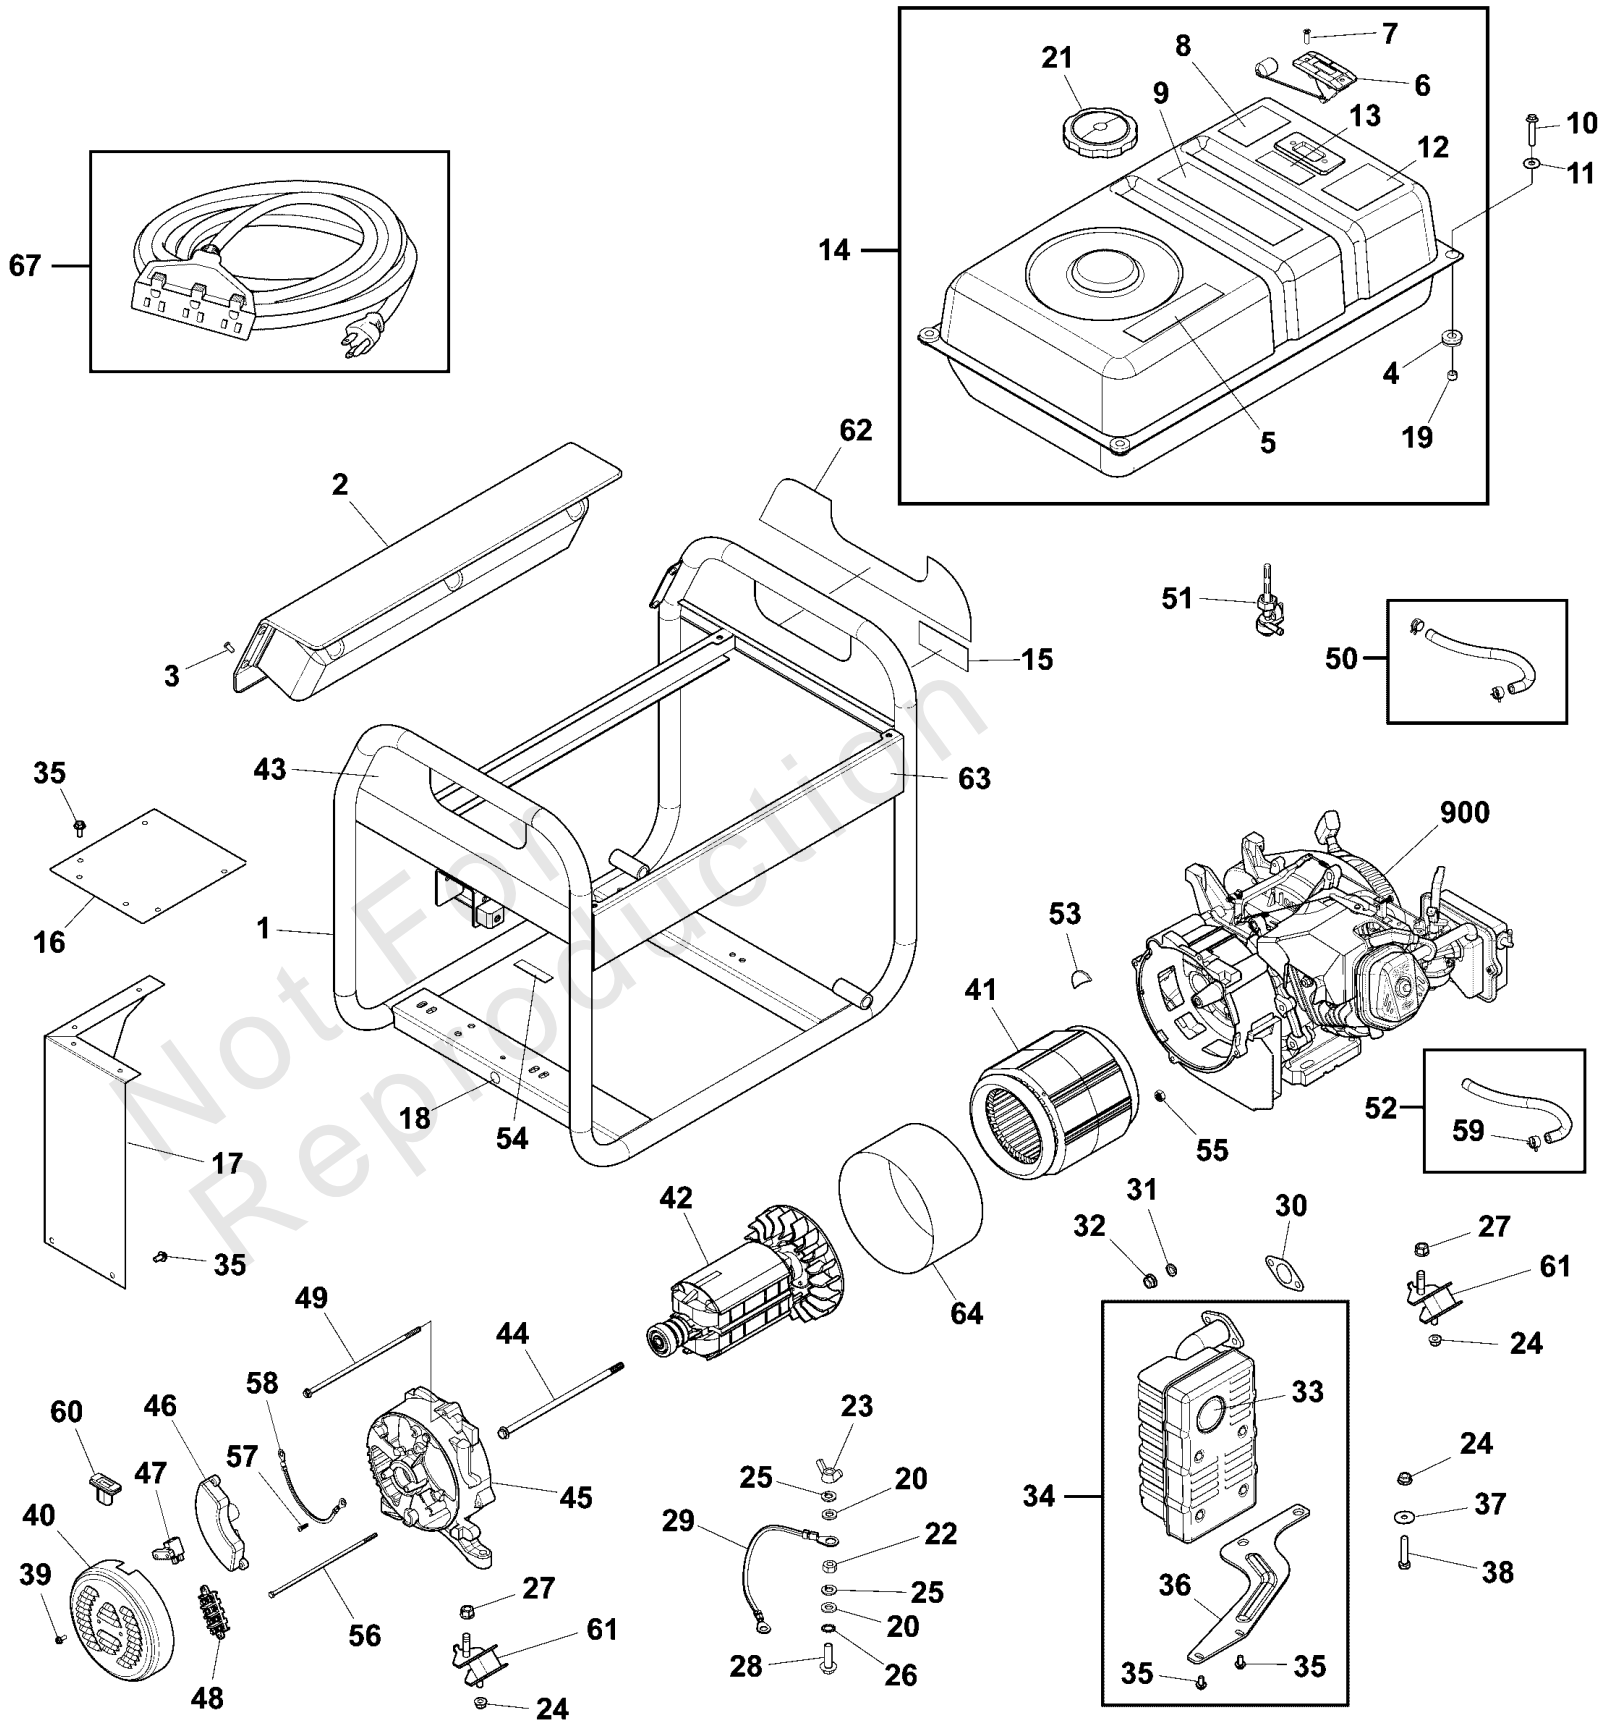

Main Unit

Note: Unless noted otherwise, use the standard torque specifications

030728-02- 6,250 Watt Storm Generator, Briggs & Stratton 49 State

Main Unit

REF NO	PART NO	QTY	DESCRIPTION
1	772226	1	CRADLE -(Includes Item 15, 18 & 63)
2	84006984	1	PANEL-CONTROL
3	772229	4	SCREW
4	189134GS	4	GROMMET, Rubber
5	772237	1	DECAL
6	704183	1	GAUGE-FUEL
7	314440GS	2	SCREW
8	772233	1	DECAL
9	772234	1	DECAL
10	703805	4	SCREW
11	312005GS	4	WASHER
12	202997GS	1	DECAL, Warning, CO
13	703264	1	DECAL
14	772227	1	TANK-FUEL
15	772236	1	DECAL
16	319456GS	1	HEATSHIELD
17	319455GS	1	HEATSHIELD
18	704331	1	DECAL
19	189137GS	4	SPACER
20	-----	2	WASHER, Flat M6
21	319587GS	1	CAP-FUEL
22	-----	1	NUT, Hex, M6
23	87680GS	1	NUT, M6 - 1.0 Wing
24	-----	4	* NUT, Flange Lock, M8
25	-----	2	* WASHER, Lock, M6
26	-----	1	* WASHER, Shakeproof, Ext M6
27	-----	4	* NUT, Flange Lock, M10
28	-----	1	HHCS, M6 - 1.0 x 25
29	706165	1	WIRE
30	813085GS	1	GASKET
31	-----	2	* WASHER, Lock, M8
32	-----	2	* NUT, Hex, M8-1.25
33	83083GS	1	SCREEN, Spark Arrest
34	84003865	1	KIT-MUFFLER
35	706152	8	SCREW, M6 x 12
36	319457GS	1	BRACKET, Muffler
37	-----	1	* WASHER, Flat M8
38	57821GS	1	CAPSCREW, Hex Head, M8-1.25 x 40
39	312909GS	2	SCREW
40	312870GS	1	COVER, Rear Bearing
41	706903	1	STATOR
42	706902	1	ROTOR
43	772232	1	DECAL
44	703910	1	BOLT
45	312866GS	1	SUPPORT, Bearing
46	312871GS	1	REGULATOR-VOLTAGE
47	312904GS	1	BRUSH ASSEMBLY

Footnotes:

(Note:* Verify your specific engine model, reference the ID Tag located on your engine.) (Refer to your local Briggs & Stratton distributor for parts and service.)
* Items without part numbers are common fasteners and are available at your local hardware store.