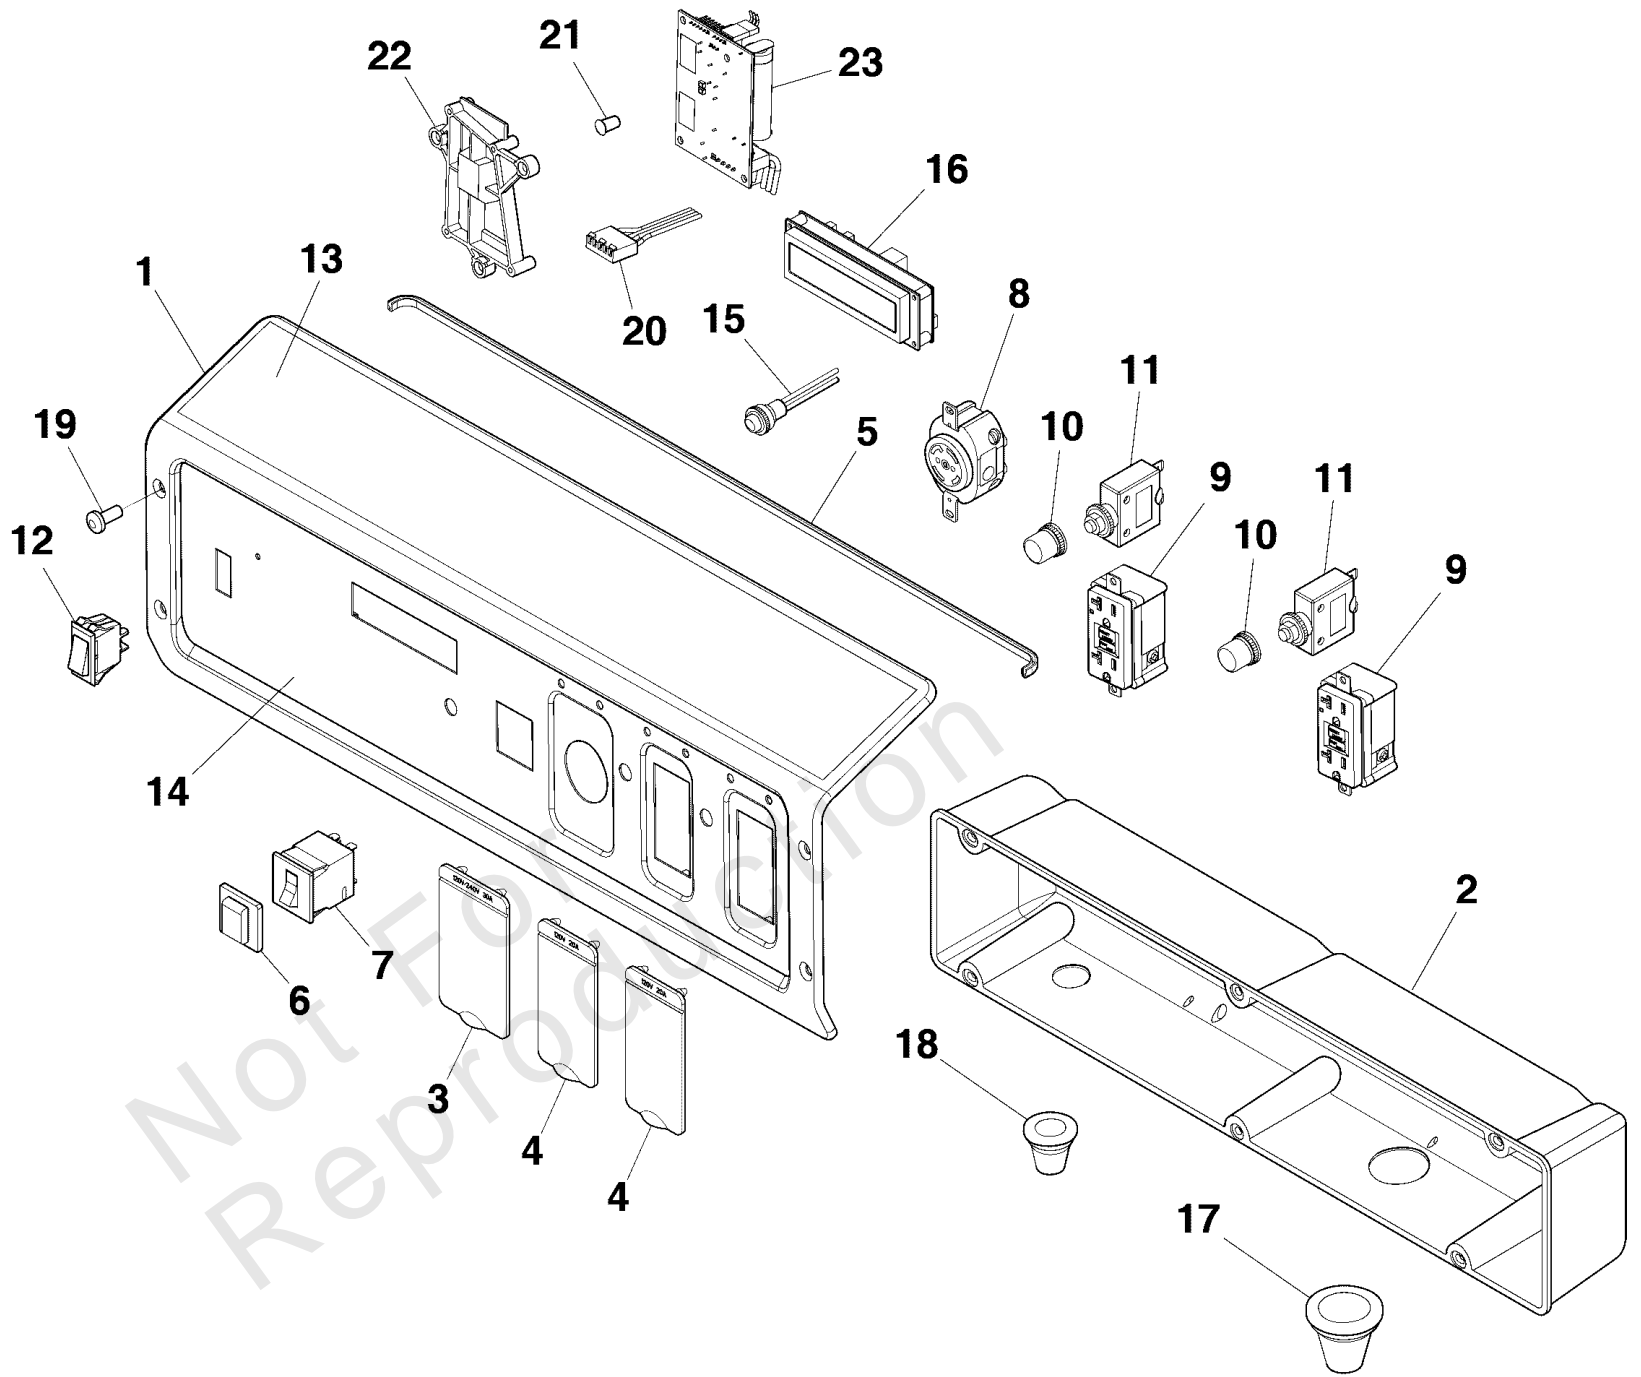

Parts Manual

1000 Watt Storm Generator, Briggs & Stratton 49 State

Control Panel

Note: Unless noted otherwise, use the standard torque specifications

030728-02- 6,250 Watt Storm Generator, Briggs & Stratton 49 State

Control Panel

REF NO	PART NO	QTY	DESCRIPTION
1	772210	1	PANEL-CONTROL -(Includes Item 13 & 14)
2	772214	1	BOX-CONTROL-PANEL
3	319477GS	1	COVER-OUTLET
4	319476GS	2	COVER-OUTLET
5	319459GS	1	TRIM-EDGE
6	191481GS	1	BOOT, Breaker Circuit
7	319540GS	1	BREAKER-CIRCUIT
8	43437GS	1	OUTLET, 120/240V Locking, 30A
9	709526	2	OUTLET-GFCI
10	312636GS	2	BOOT, Circuit Breaker
11	209872GS	2	BREAKER, Circuit, 20A
12	319525GS	1	SWITCH-ON/OFF
13	772212	1	DECAL
14	772216	1	DECAL
15	319463GS	1	BUTTON-SELECT
16	318458GS	1	POWER MONITOR
17	319529GS	1	GROMMET
18	319530GS	1	GROMMET
19	772229	4	SCREW
20	772215	1	WIRE-HARNESS-CO
21	772217	1	LIGHT-PIPE
22	772213	1	BRACKET-MODULE
23	84005244	1	MODULE-CO

Main Unit

REF NO	PART NO	QTY	DESCRIPTION
48	312921GS	1	BLOCK, Junction
49	703909	1	BOLT
50	791745	1	LINE, Fuel -(Cut to Fit)
51	209417GS	1	VALVE, Fuel
52	315017GS	1	HOSE, Vapor (cut to fit)
53	706376	1	COVER-RUBBER
54	706535	1	PAD-RUBBER
55	312916GS	3	NUT
56	703908	1	BOLT
57	312911GS	2	SCREW
58	706150	1	WIRE
59	314955GS	2	CLAMP
60	703013	1	COVER, Alternator, Rubber
61	319451GS	4	MOUNT-VIBRATION
62	772228	1	DECAL
63	772231	1	DECAL
64	703911	1	BAND-STATOR
67	771800	1	CORDSET
900	25P132-0006-G1	1	ENGINE