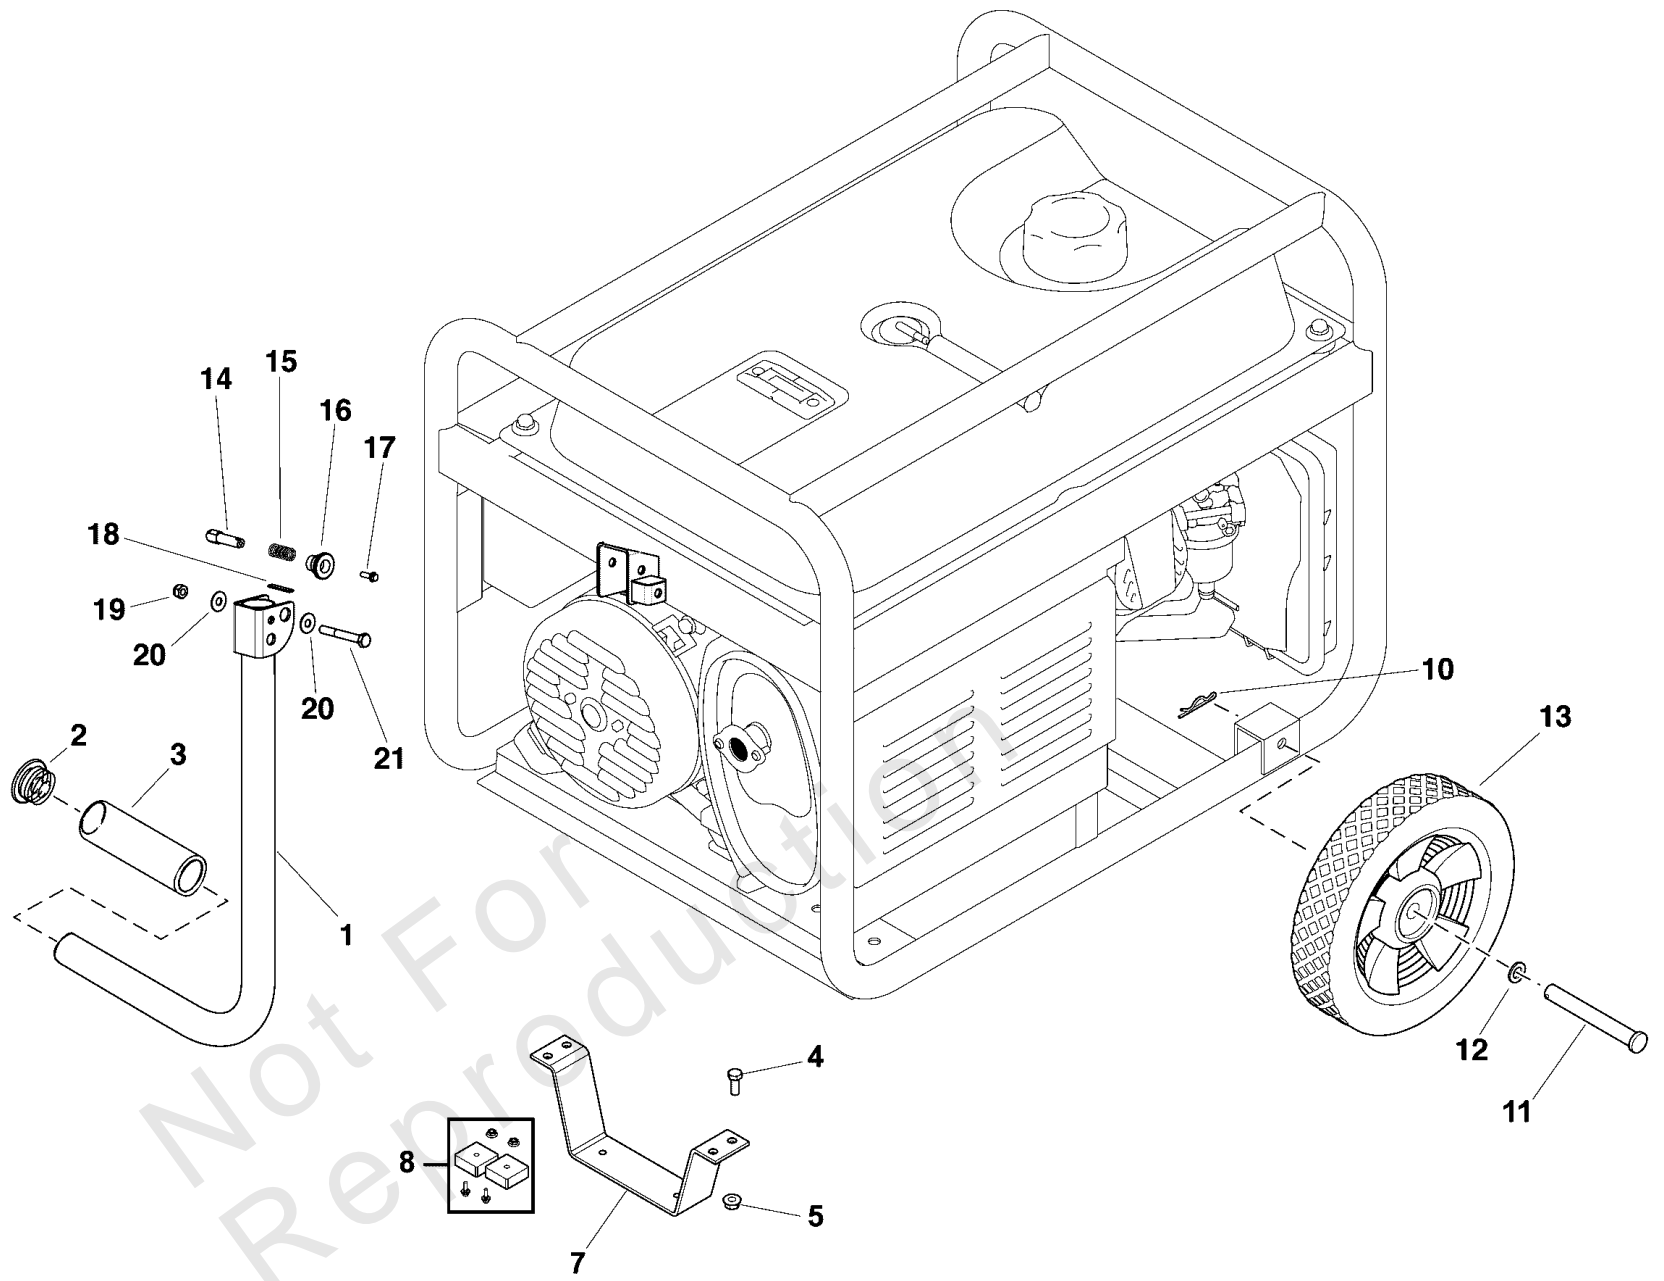

Note: Unless noted otherwise, use the standard torque specifications

030728-05- 6,250 Watt Storm Generator, Briggs & Stratton 49 State

Wheel Kit

REF NO	PART NO	QTY	DESCRIPTION
1	84007312	1	HANDLE ASSY
2	84007314	1	PLUG, Handle
3	84007313	1	GRIP, Handle
4	771804	2	BOLT
5	67989GS	2	NUT, M8 Flange Serrated
7	84007497	1	SUPPORT LEG
8	319285GS	1	MOUNT-VIBRATION
10	316510GS	2	PIN-HAIR
11	84007496	2	AXLE-PIN
12	22247GS	2	WASHER, Flat, 5/8"
13	705935	2	WHEEL
14	319454GS	1	PIN
15	319452GS	1	SPRING
16	319453GS	1	KNOB
17	84001685	1	BOLT
18	84007344	1	PAD, Rubber Handle
19	49820GS	1	NUT, Nylok, M8 - 1.25
20	84007525	2	WASHER
21	51730GS	1	SCREW