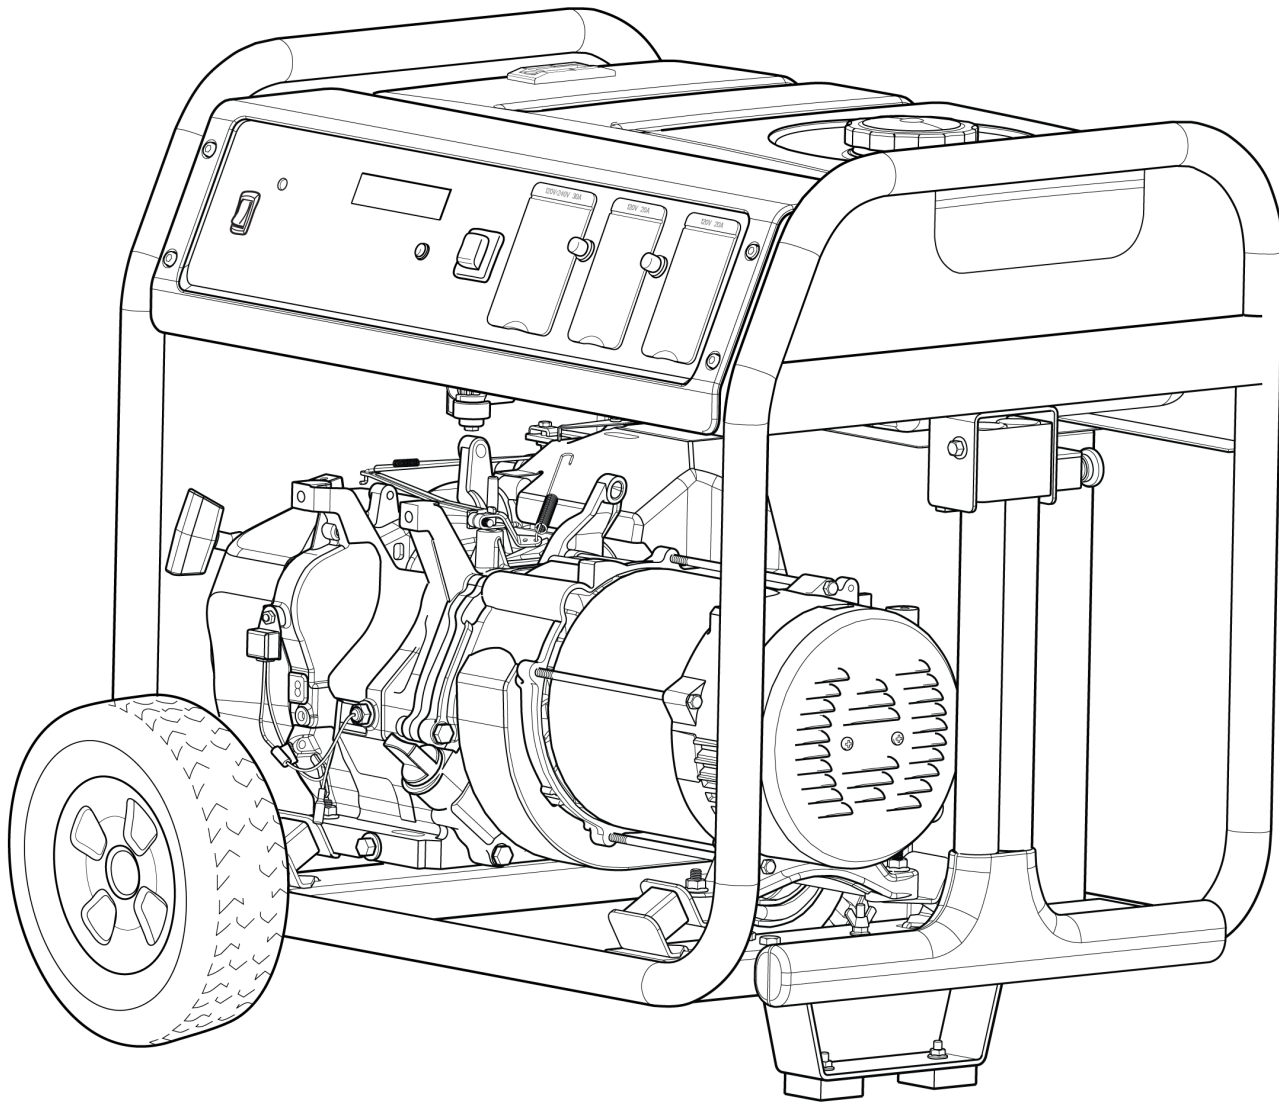

Parts Manual

1000 Watt Storm Generator, Briggs & Stratton 49 State

Alternator

Note: Unless noted otherwise, use the standard torque specifications

030728-05- 6,250 Watt Storm Generator, Briggs & Stratton 49 State