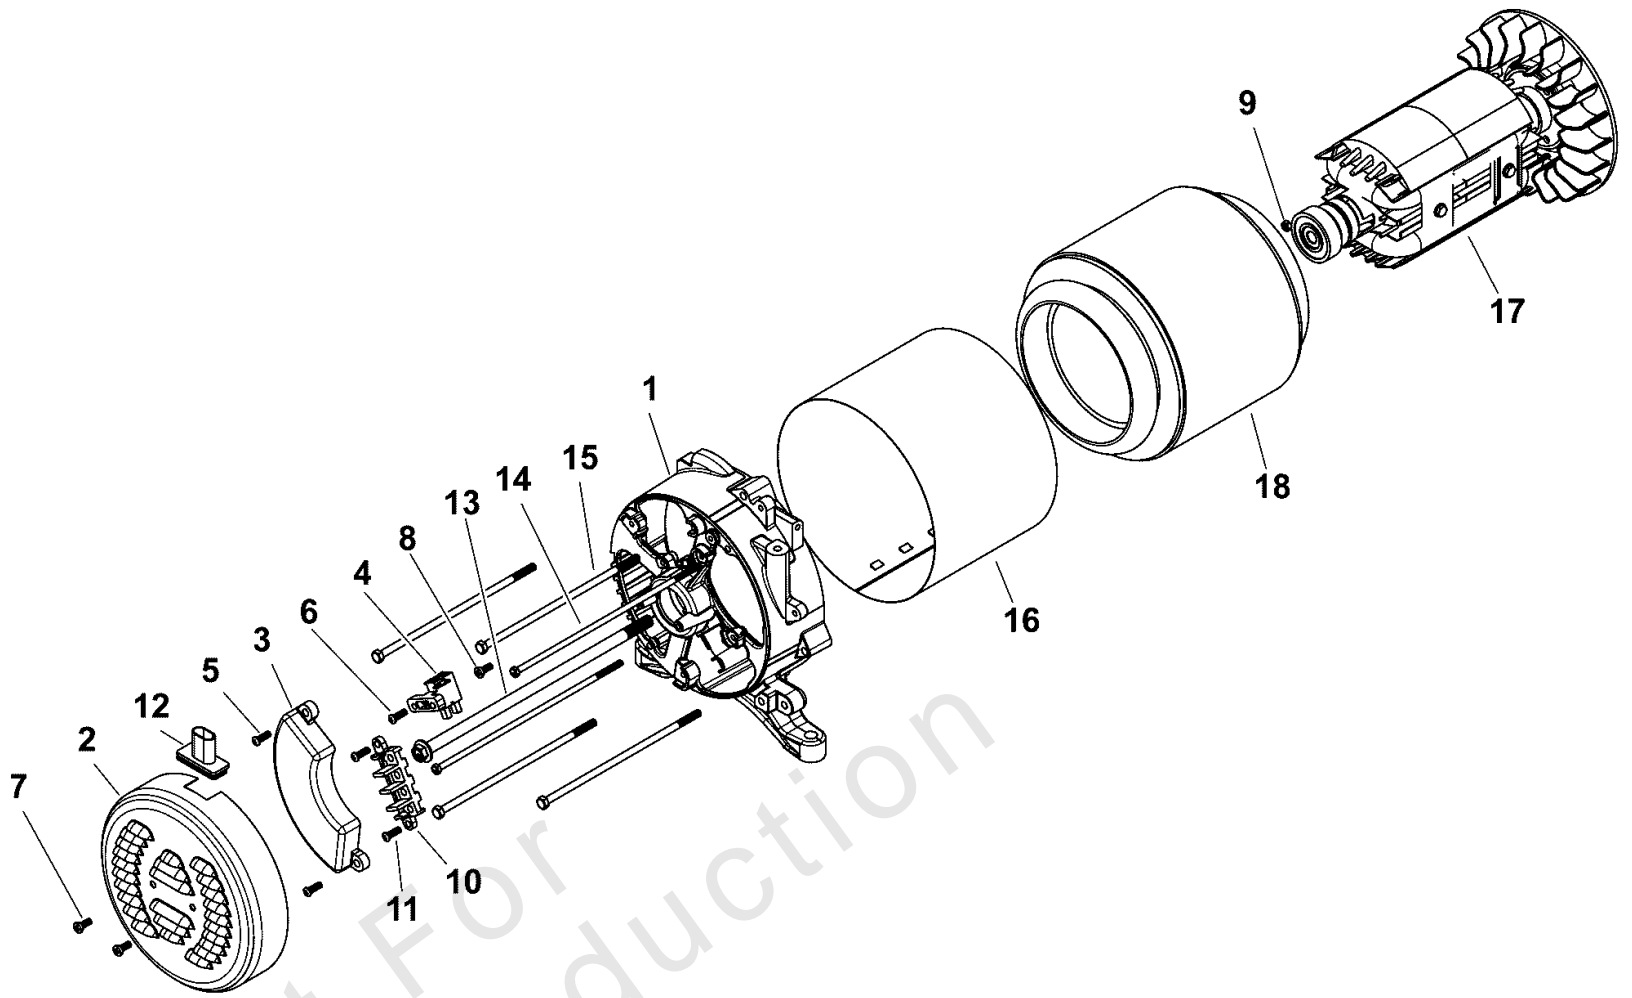

Parts Manual

1000 Watt Storm Generator, Briggs & Stratton 49 State

Alternator

Note: Unless noted otherwise, use the standard torque specifications

030728-05- 6,250 Watt Storm Generator, Briggs & Stratton 49 State

Not For Reproduction

Control Panel

Note: Unless noted otherwise, use the standard torque specifications

030728-05- 6,250 Watt Storm Generator, Briggs & Stratton 49 State

Control Panel

REF NO	PART NO	QTY	DESCRIPTION
1	772210	1	PANEL-CONTROL -(Includes Item 13 & 14)
2	772214	1	BOX-CONTROL-PANEL
3	319477GS	1	COVER-OUTLET
4	319476GS	2	COVER-OUTLET
5	319459GS	1	TRIM-EDGE
6	191481GS	1	BOOT, Breaker Circuit
7	319540GS	1	BREAKER-CIRCUIT
8	43437GS	1	OUTLET, 120/240V Locking, 30A
9	709526	2	OUTLET-GFCI
10	312636GS	2	BOOT, Circuit Breaker
11	209872GS	2	BREAKER, Circuit, 20A
12	319525GS	1	SWITCH-ON/OFF
13	772212	1	DECAL
14	772216	1	DECAL
15	319463GS	1	BUTTON-SELECT
16	318458GS	1	POWER MONITOR
17	319529GS	1	GROMMET
18	319530GS	1	GROMMET
19	772229	4	SCREW
20	772215	1	WIRE-HARNESS-CO
21	772217	1	LIGHT-PIPE
22	772213	1	BRACKET-MODULE
23	84005244	1	MODULE-CO