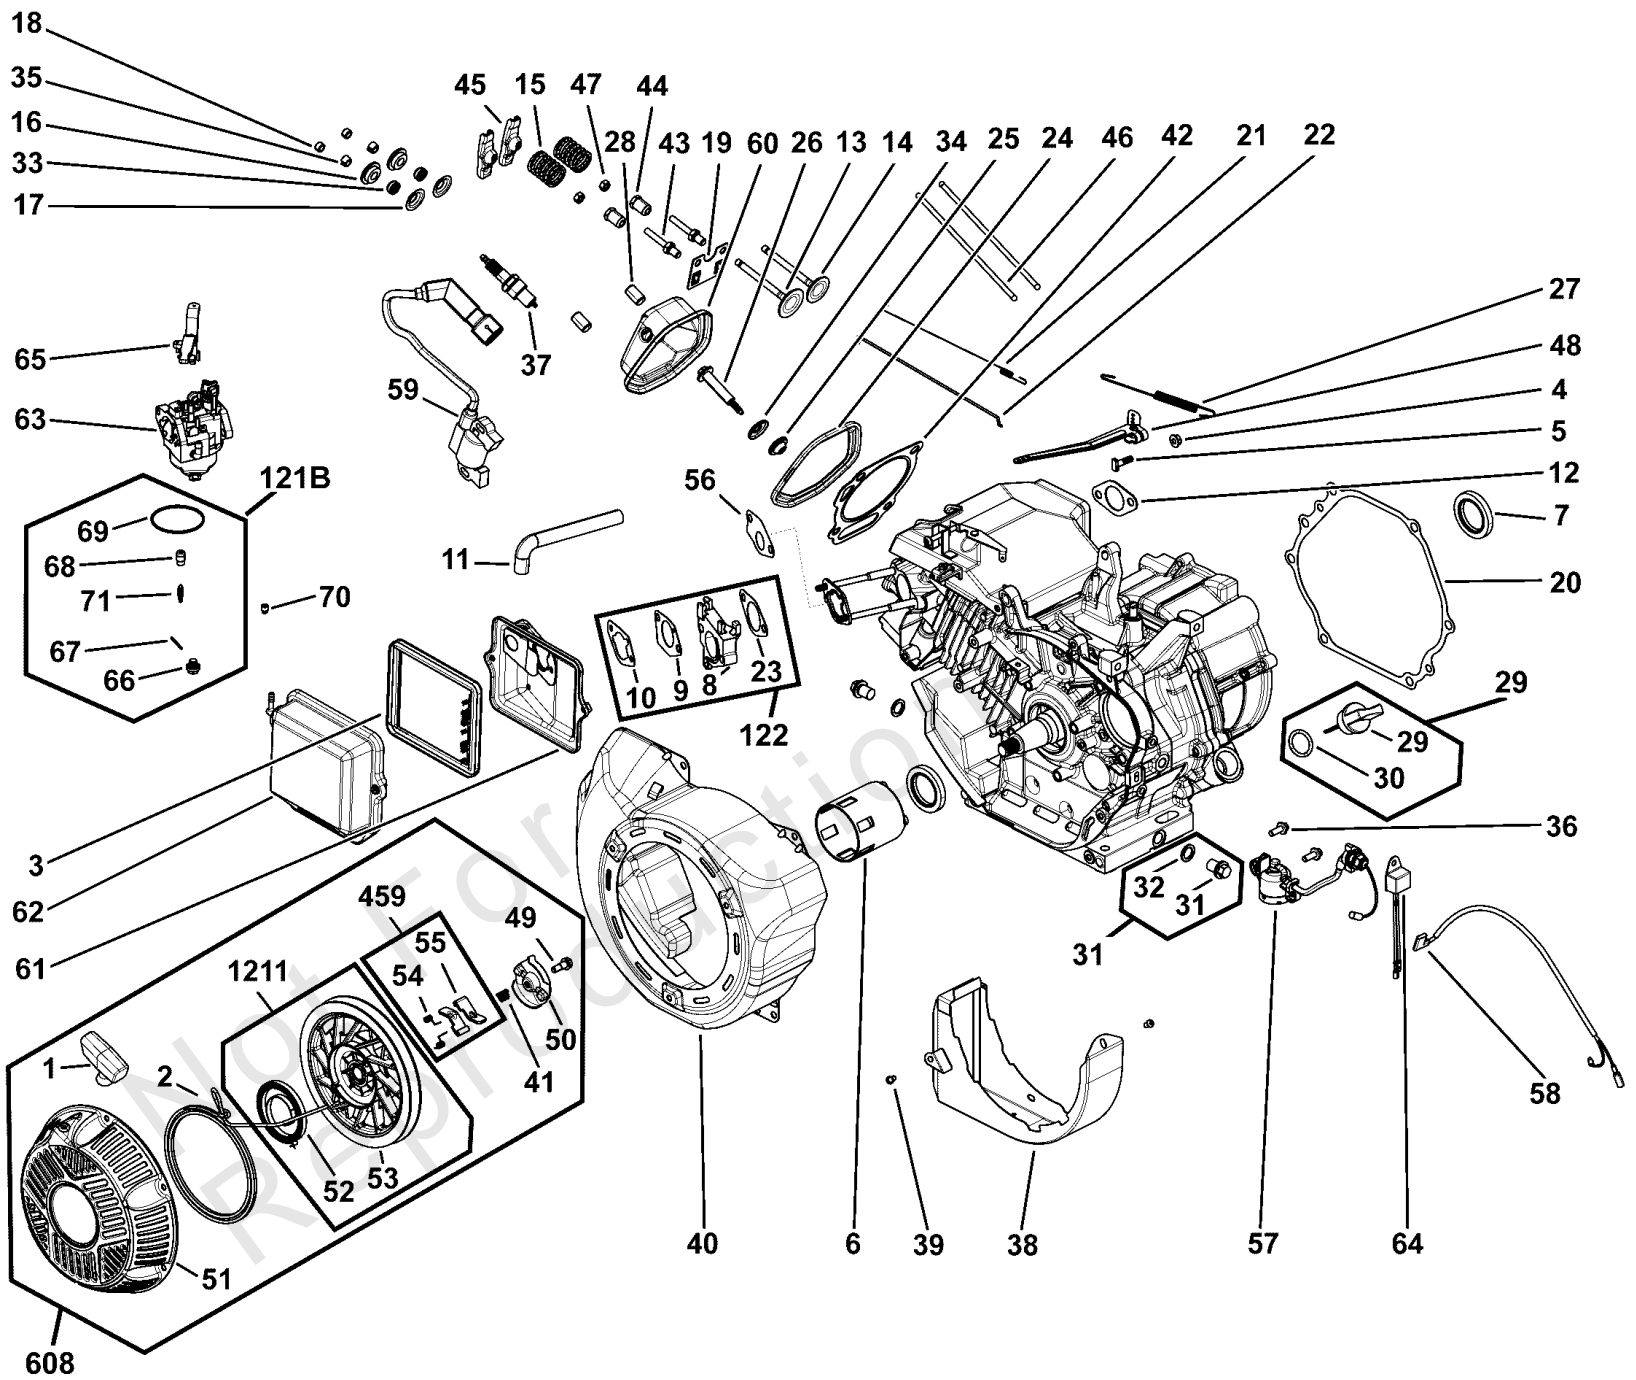

Engine (80005671)

Note: Unless noted otherwise, use the standard torque specifications

030728-05- 6,250 Watt Storm Generator, Briggs & Stratton 49 State

Engine (80005671)

REF NO	PART NO	QTY	DESCRIPTION
1	691915	1	GRIP, Starter Rope
2	693389	1	ROPE, Starter
3	491588S	1	FILTER, A/C Cartridge
4	690939	1	NUT
5	797230	1	BOLT
6	797746	1	CUP, Flywheel
7	797766	1	SEAL, Oil
8	799961	1	SPACER, Carburetor
9	797755	1	GASKET, Intake
10	797756	1	GASKET, Air Cleaner
11	797768	1	TUBE, Breather
12	797770	1	GASKET, Exhaust
13	594256	1	VALVE, Intake
14	594257	1	VALVE, Exhaust
15	797780	2	SPRING, Valve
16	797781	2	RETAINER, Valve
17	797782	2	RETAINER, Valve
18	797784	2	CAP, Valve
19	797787	1	GUIDE, Push Rod
20	797789		GASKET, Crankcase
21	797809	1	SPRING, Governor Link
22	797810	1	LINK, Mechanical Governor
23	797845	1	GASKET, Intake
24	797846	1	GASKET, Rocker Cover
25	797847	1	WASHER, Sealing
26	797848	1	SCREW
27	797843	1	SPRING, Governor
28	797792	1	PIN, Locating
29	797762	1	PLUG, Dipstick/Fill -(Includes Items 29 & 30)
30	797763	1	SEAL, O-Ring
31	797793	2	PLUG, Oil Drain -(Includes Items 31 & 32)
32	797794	2	WASHER
33	797854	2	SEAL, Valve
34	797847	1	WASHER, Sealing
35	797783	4	KEEPER, Valve
36	798975	2	SCREW
37	798615	1	PLUG, Spark
38	798839	1	SHIELD, Crankcase
39	798840	2	SCREW
40	799968	1	HOUSING, Blower
41	799669	1	SPRING, Friction
42	799534	1	GASKET, Cylinder Head
43	591088	2	STUD, Rocker Arm -(Includes items 43, 44 & 47)
44	-----	2	NUT, Hex -(Included in item 43)
45	591087	2	ARM, Rocker
46	799966	2	ROD, Push
47	-----	2	*NUT, Lock -(Included in item 43)
48	799924	1	LEVER, Governor Control -(Includes items 4, 5 & 48)