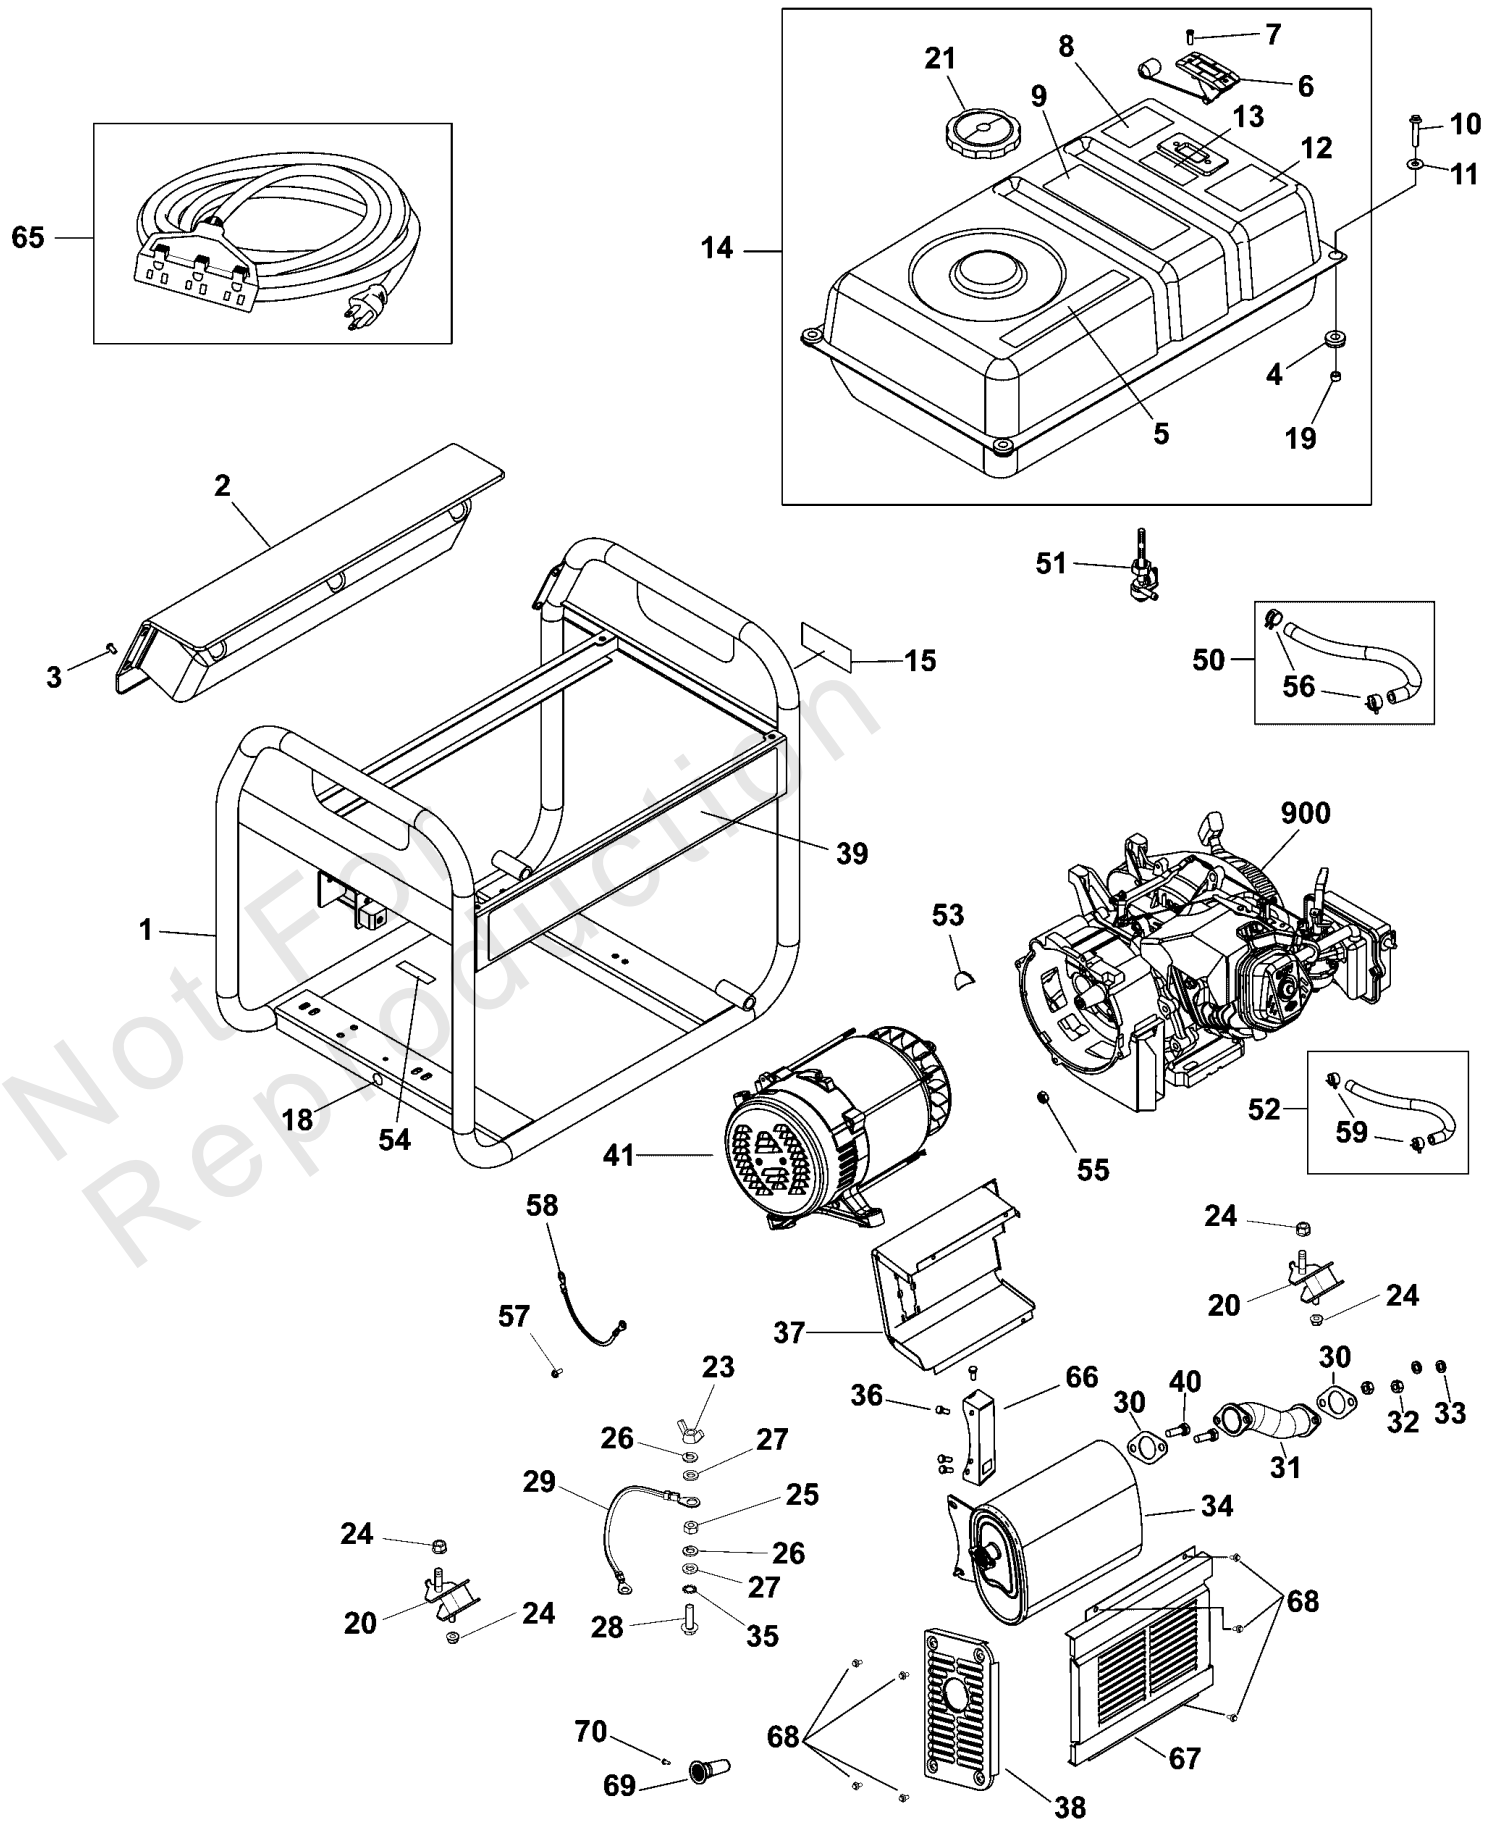

Main Unit (80111480)

Note: Unless noted otherwise, use the standard torque specifications

030728-05- 6,250 Watt Storm Generator, Briggs & Stratton 49 State

Main Unit (80111480)

REF NO	PART NO	QTY	DESCRIPTION
1	-----	1	CRADLE
2	REF-80029808	1	Refer to: Control Panel Group
3	772229	4	SCREW
4	189134GS	4	GROMMET, Rubber
5	772237	1	DECAL
6	704183	1	GAUGE-FUEL
7	314440GS	2	SCREW
8	772233	1	DECAL
9	84007365	1	DECAL
10	703805	4	SCREW
11	312005GS	4	WASHER
12	202997GS	1	DECAL, Warning, CO
13	703264	1	DECAL
14	772227	1	TANK-FUEL
15	772236	1	DECAL
18	704331	1	DECAL
19	189137GS	4	SPACER
20	319451GS	4	MOUNT-VIBRATION
21	319587GS	1	CAP-FUEL
23	87680GS	1	NUT, M6 - 1.0 Wing
24	67989GS	8	NUT, M8 Flange Serrated
25	49813GS	1	NUT, Hex, M6 - 1.0
26	22097GS	2	WASHER, Lock, Split, 1/4"
27	49811GS	2	WASHER
28	45757GS	1	HHCS, M6 - 1.0 x 25
29	706165	1	WIRE
30	797770	2	GASKET, Exhaust
31	84007593	1	MANIFOLD, Muffler
32	45771GS	2	NUT, M8 - 1.25
33	22237GS	2	WASHER, Locking, 3/8
34	84007592	1	MUFFLER
35	26850GS	1	WASHER, Ext. M6 - 1/4" Shakeproof
36	84001684	4	BOLT
37	84007309	1	HEATSHIELD, Rear
38	84007310	1	HEATSHIELD, End
39	772231	1	DECAL
40	43107GS	2	SCREW
41	REF-80012663	1	Refer to: Alternator Group
50	791745	1	LINE, Fuel -(Includes 2 Hose Clamps, Cut To Length)
51	209417GS	1	VALVE, Fuel
52	315017GS	1	HOSE, Vapor (cut to fit) -(Includes 1 Hose Clamp)
53	706376	1	COVER-RUBBER
54	706535	4	PAD-RUBBER
55	709931	4	NUT
56	791850	2	CLAMP, Hose
57	709935	2	SCREW
58	706150	1	WIRE

Footnotes:

Note:* (Verify your specific engine model, reference the ID Tag located on your engine.) (Refer to your local Briggs & Stratton distributor for parts and service.)