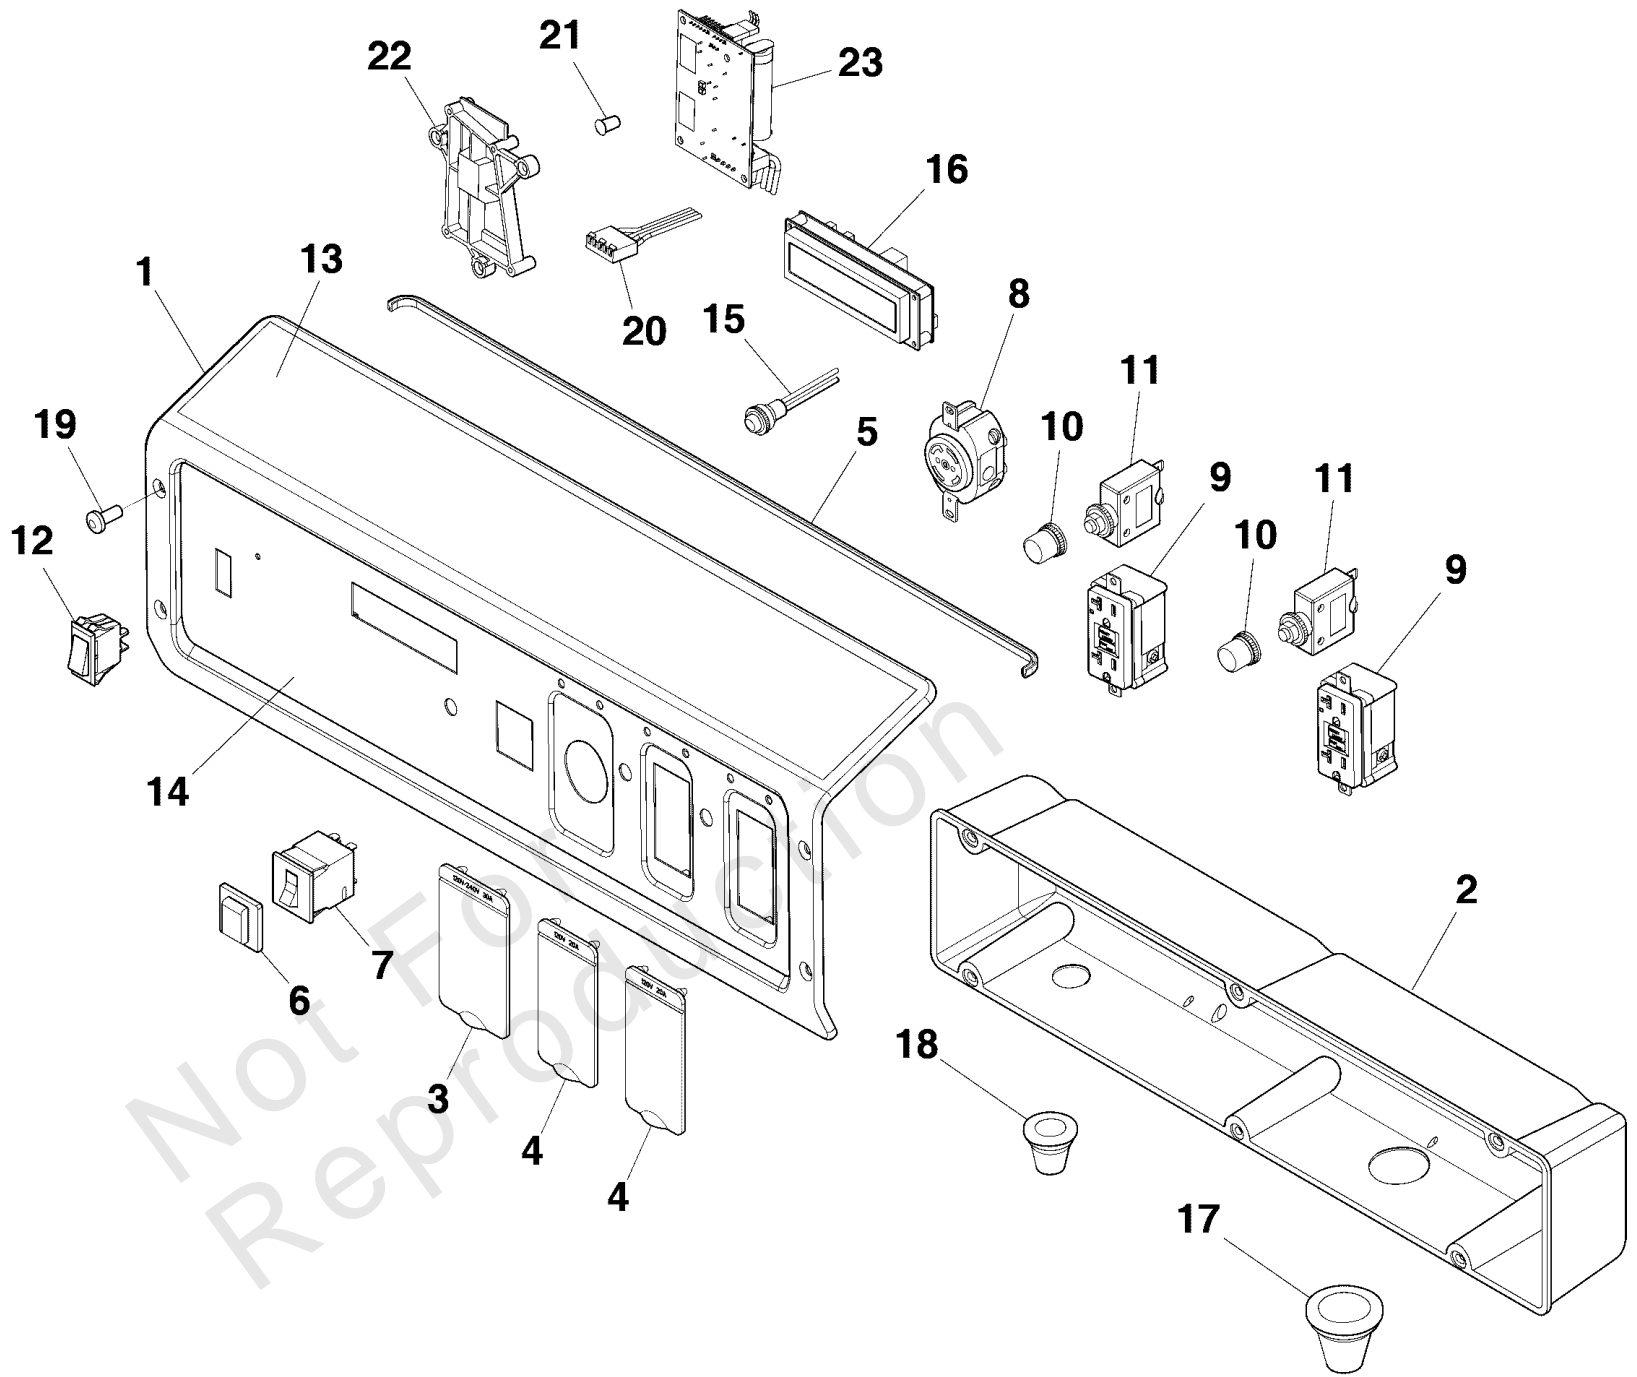

Not For Reproduction

Control Panel

Note: Unless noted otherwise, use the standard torque specifications

030728-05- 6,250 Watt Storm Generator, Briggs & Stratton 49 State

Control Panel

REF NO	PART NO	QTY	DESCRIPTION
1	772210	1	PANEL-CONTROL -(Includes Item 13 & 14)
2	772214	1	BOX-CONTROL-PANEL
3	319477GS	1	COVER-OUTLET
4	319476GS	2	COVER-OUTLET
5	319459GS	1	TRIM-EDGE
6	191481GS	1	BOOT, Breaker Circuit
7	319540GS	1	BREAKER-CIRCUIT
8	43437GS	1	OUTLET, 120/240V Locking, 30A
9	709526	2	OUTLET-GFCI
10	312636GS	2	BOOT, Circuit Breaker
11	209872GS	2	BREAKER, Circuit, 20A
12	319525GS	1	SWITCH-ON/OFF
13	772212	1	DECAL
14	772216	1	DECAL
15	319463GS	1	BUTTON-SELECT
16	318458GS	1	POWER MONITOR
17	319529GS	1	GROMMET
18	319530GS	1	GROMMET
19	772229	4	SCREW
20	772215	1	WIRE-HARNESS-CO
21	772217	1	LIGHT-PIPE
22	772213	1	BRACKET-MODULE
23	84005244	1	MODULE-CO