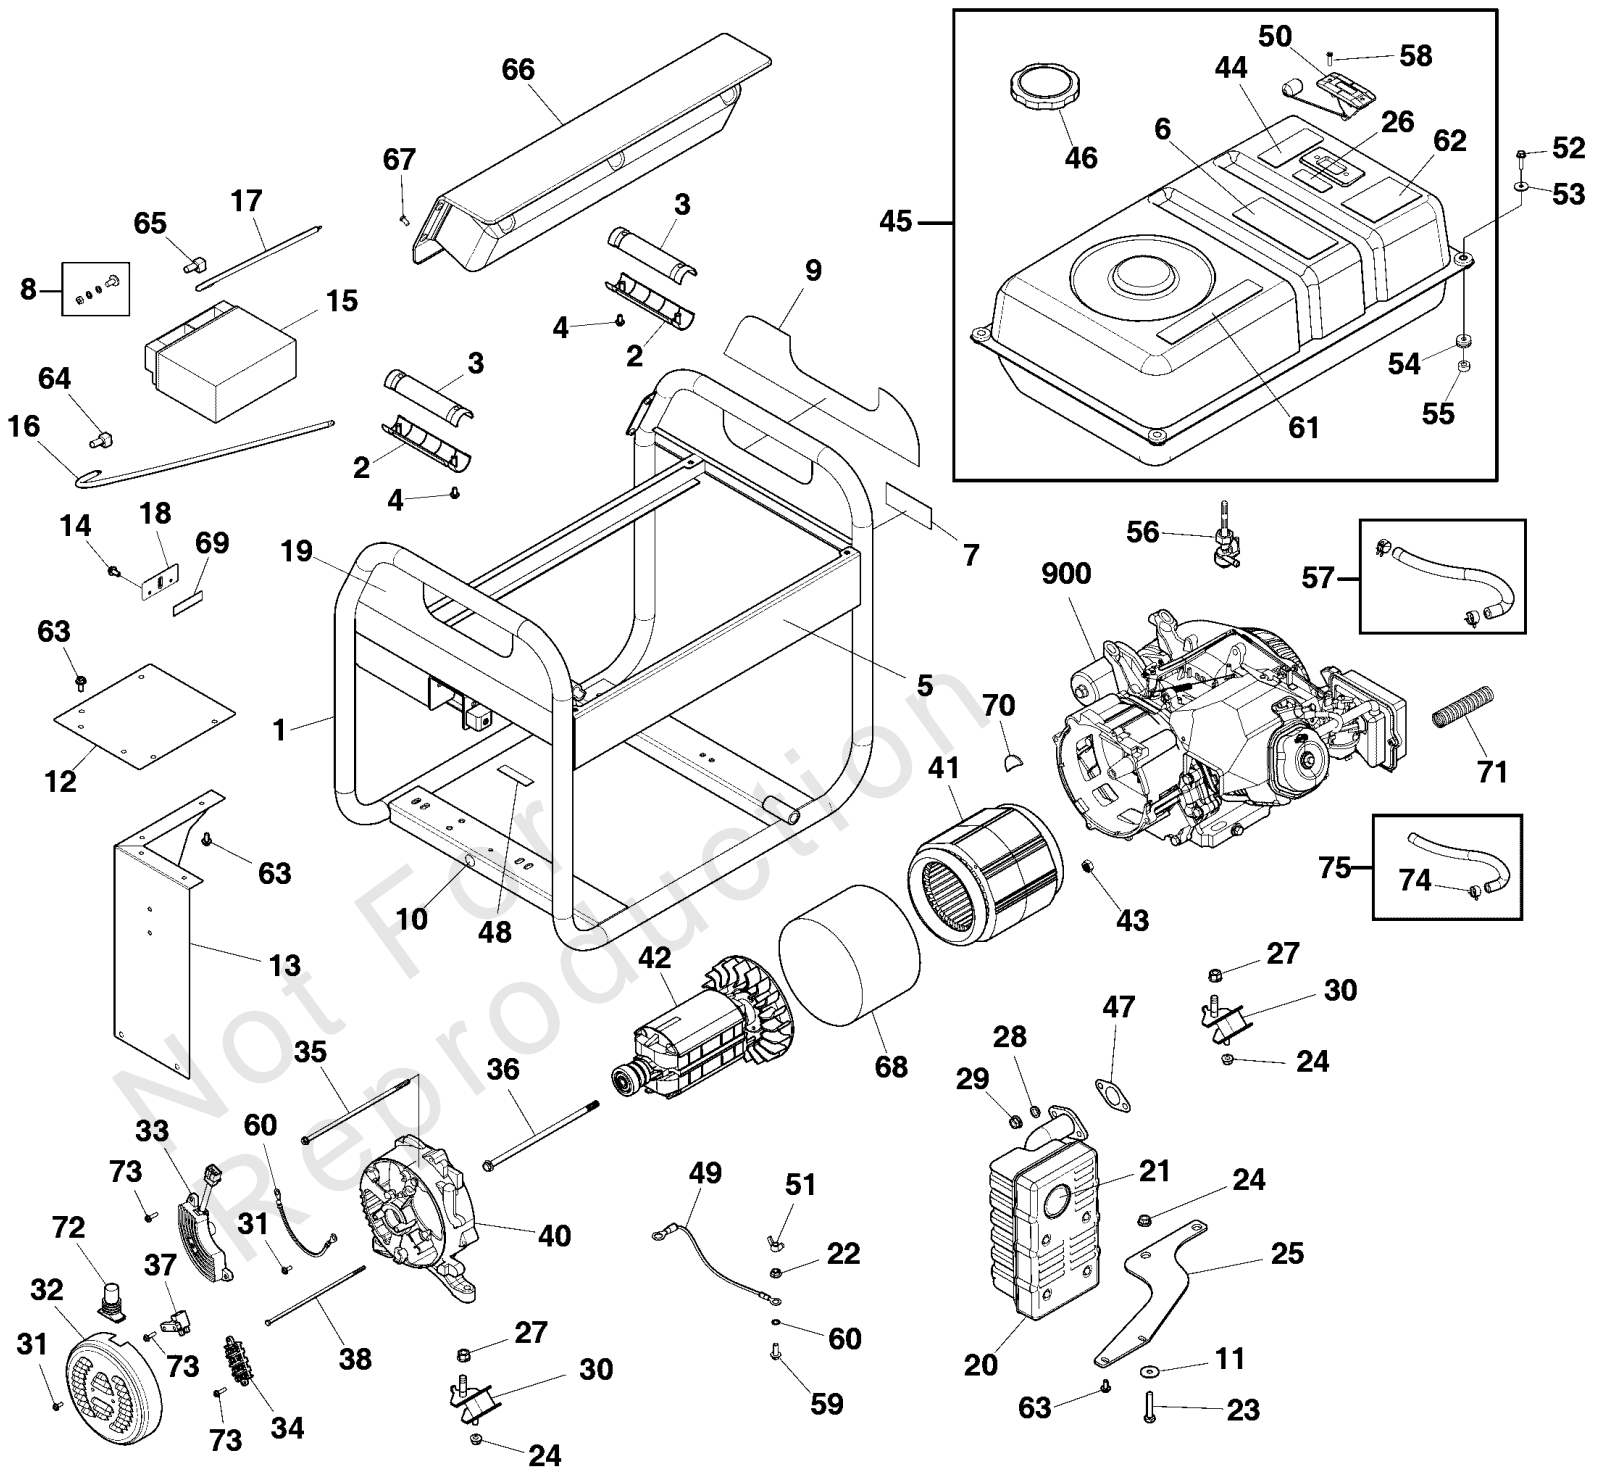

Main Unit

Note: Unless noted otherwise, use the standard torque specifications

Mfg. No: 030741-00

Main Unit

REF NO	PART NO	QTY	DESCRIPTION
1	84002414	1	CRADLE -(Includes Ref. Nos. 5, 7 & 10)
2	312009GS	2	GRIP, Handle
3	312008GS	2	GRIP, Handle
4	75477GS	4	PPHMS, M5 - 0.8 x 20
5	772231	1	DECAL
6	772234	1	DECAL
7	772236	1	DECAL
8	315546GS	1	KIT, Hardware, Battery Terminal
9	84002408	1	DECAL
10	704331	1	DECAL
11	B2495GS	1	WSHR, 25.4 X 8.45 X 1.4
12	312020GS	1	HEATSHIELD
13	312019GS	1	HEATSHIELD
14	209775GS	2	BOLT
15	316345GS	1	BATTERY
16	312014GS	1	CABLE-BATTERY, RED
17	312026GS	1	CABLE-BATTERY, BLACK
18	311983GS	1	PLATE-BATTERY
19	84002413	1	DECAL
20	192569GS	1	MUFFLER
21	83083GS	1	SCREEN, Spark Arrest
22	52857GS	1	NUT-M6 FLANGE
23	57821GS	1	CAPSCREW, Hex Head, M8-1.25 x 40
24	67989GS	5	NUT, M8 Flange Serrated
25	319457GS	1	BRACKET, Muffler
26	703264	1	DECAL
27	52859GS	4	NUT, Lock
28	22237GS	2	WASHER, Locking, 3/8
29	45771GS	2	NUT, M8 - 1.25
30	319451GS	4	MOUNT-VIBRATION
31	700308	2	SCREW
32	312870GS	1	COVER, Rear Bearing
33	701360	1	VOLTAGE REGULATOR
34	312921GS	1	BLOCK, Junction
35	703909	2	BOLT
36	703910	1	BOLT
37	312904GS	1	BRUSH ASSEMBLY
38	703908	2	BOLT
39	706150	1	WIRE
40	312866GS	1	SUPPORT, Bearing
41	701363	1	STATOR
42	701377	1	ROTOR
43	312916GS	4	NUT
44	772233	1	DECAL
45	84002415	1	TANK-FUEL
46	319587GS	1	CAP-FUEL
47	813085GS	1	GASKET
48	706535	1	PAD-RUBBER

Footnotes:

(Note:* Verify your specific engine model, reference the ID Tag located on your engine.) (Refer to your local Briggs & Stratton distributor for parts and service.)