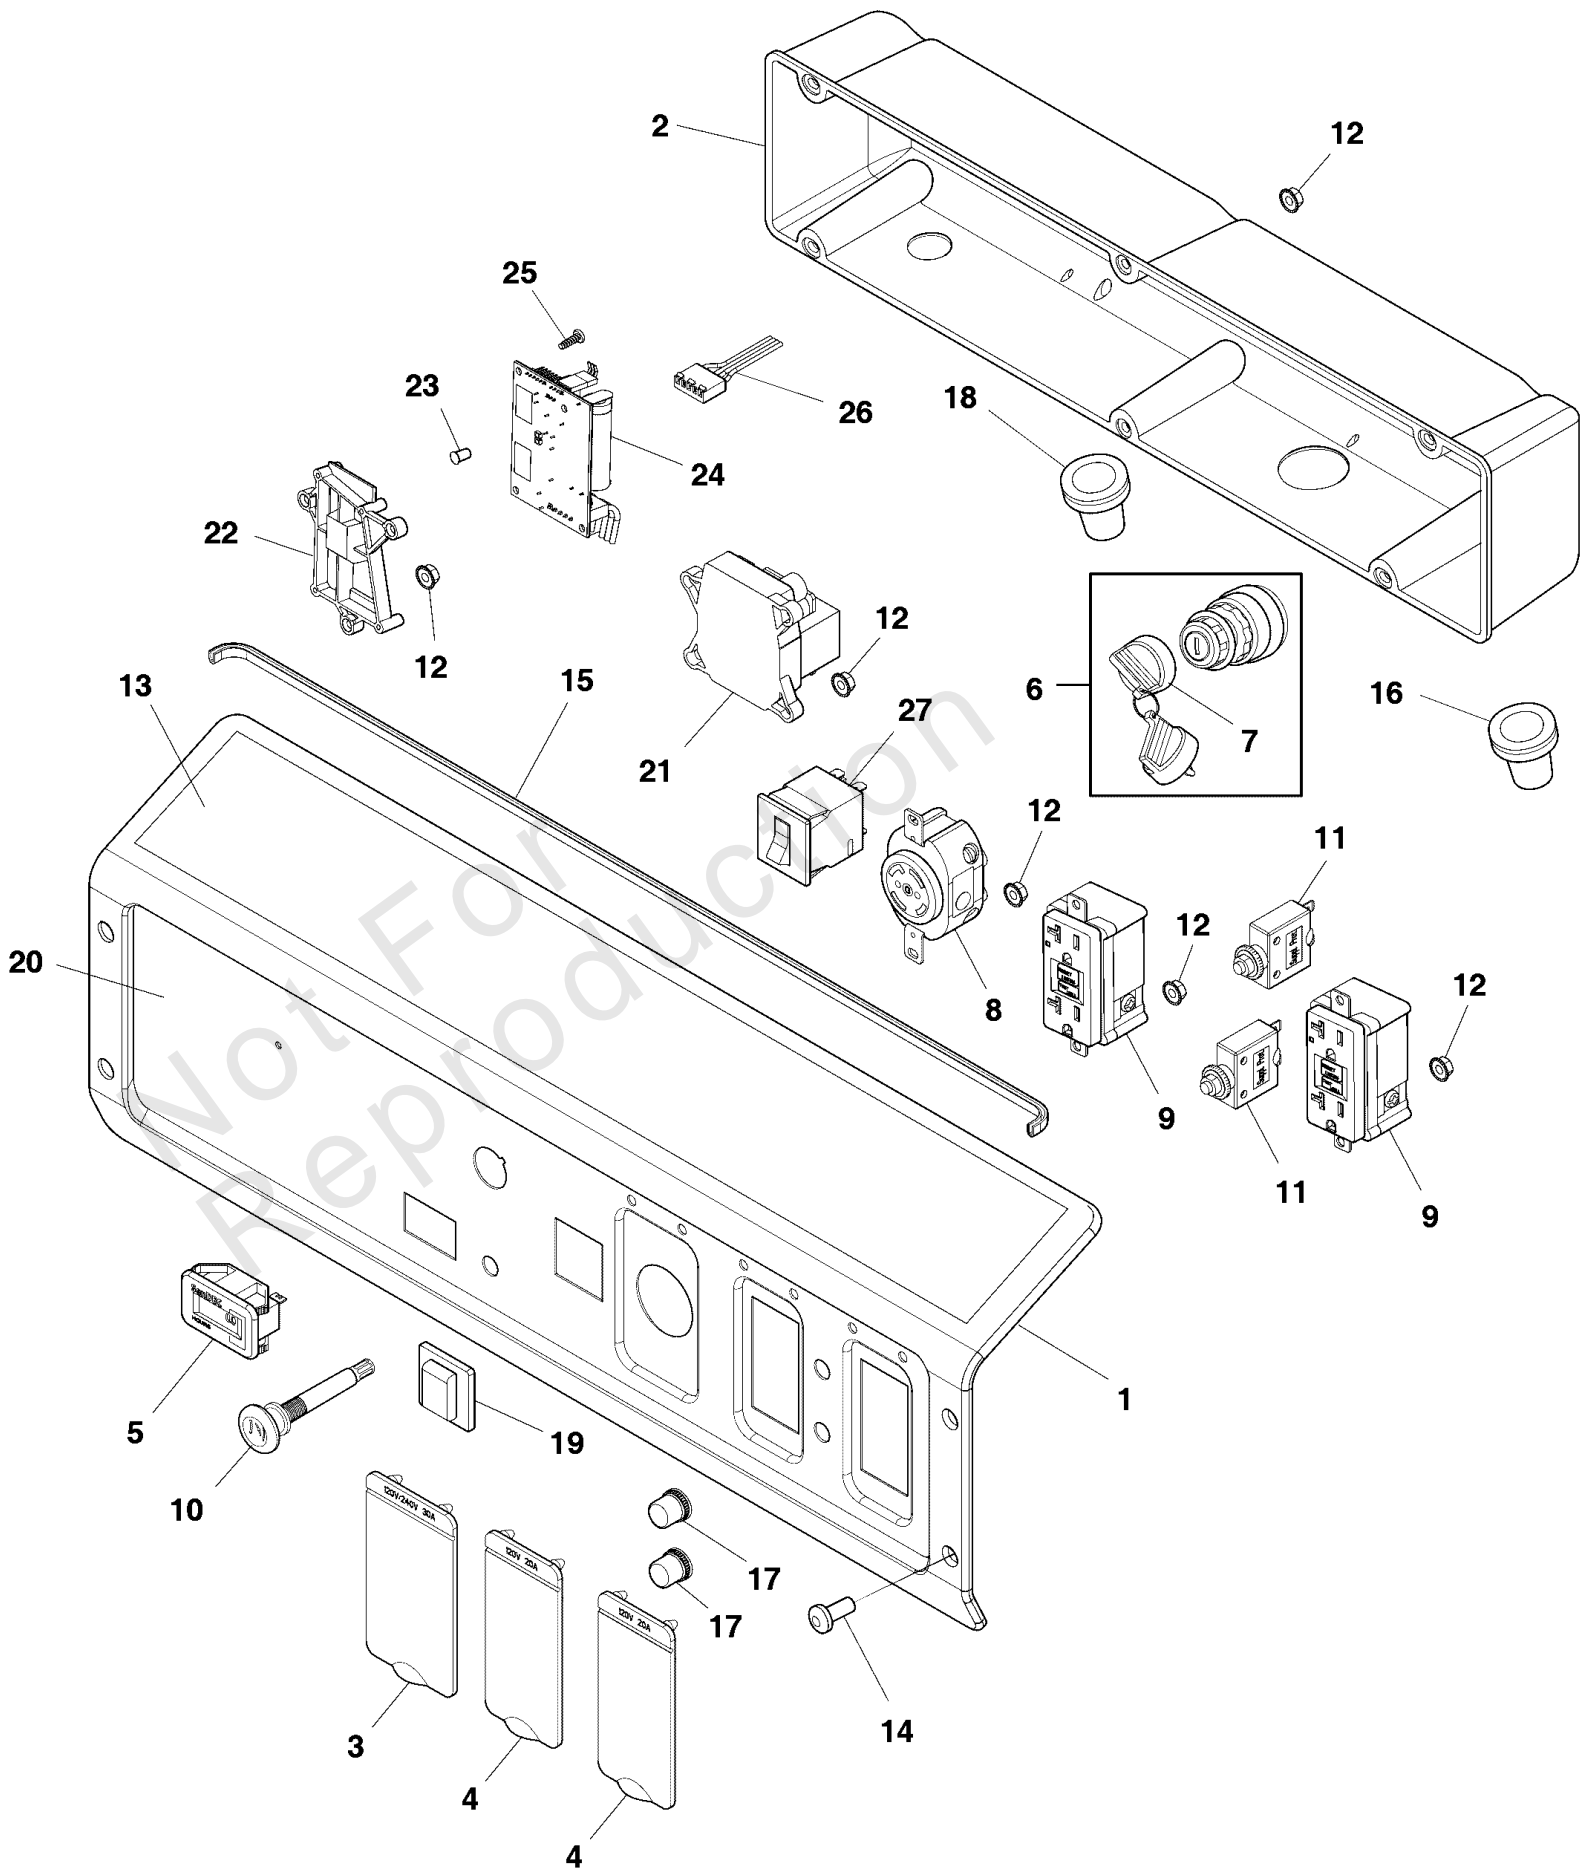

Parts Manual

Mfg. No: 030741-00
8,000 Watt Briggs & Stratton Elite

Control Panel

Note: Unless noted otherwise, use the standard torque specifications

Mfg. No: 030741-00

Control Panel

REF NO	PART NO	QTY	DESCRIPTION
1	84002421	1	PANEL-CONTROL
2	84002428	1	BOX- CONTROL PANEL
3	319477GS	1	COVER-OUTLET
4	319476GS	2	COVER-OUTLET
5	198245GS	1	METER, Hour Digital
6	318307GS	1	KEY-SWITCH IGNITION
7	705436	1	KEY
8	43437GS	1	OUTLET, 120/240V Locking, 30A
9	709526	2	OUTLET-GFCI
10	84002429	1	CABLE-CHOKE
11	209872GS	2	BREAKER, Circuit, 20A
12	795016	12	NUT
13	84002418	1	DECAL
14	703804	4	SCREW
15	319459GS	1	TRIM-EDGE
16	319529GS	1	GROMMET
17	312636GS	2	BOOT, Circuit Breaker
18	319530GS	1	GROMMET
19	191481GS	1	BOOT, Breaker Circuit
20	84002409	1	DECAL
21	84002089	1	MODULE-BATTERY CHARGE
22	772213	1	BRACKET-MODULE
23	772217	1	LIGHT-PIPE
24	772211	1	MODULE-CO
25	84001081	4	SCREW
26	772215	1	WIRE-HARNESS-CO
27	202033GS	1	Breaker, Circuit, 30A, 2P