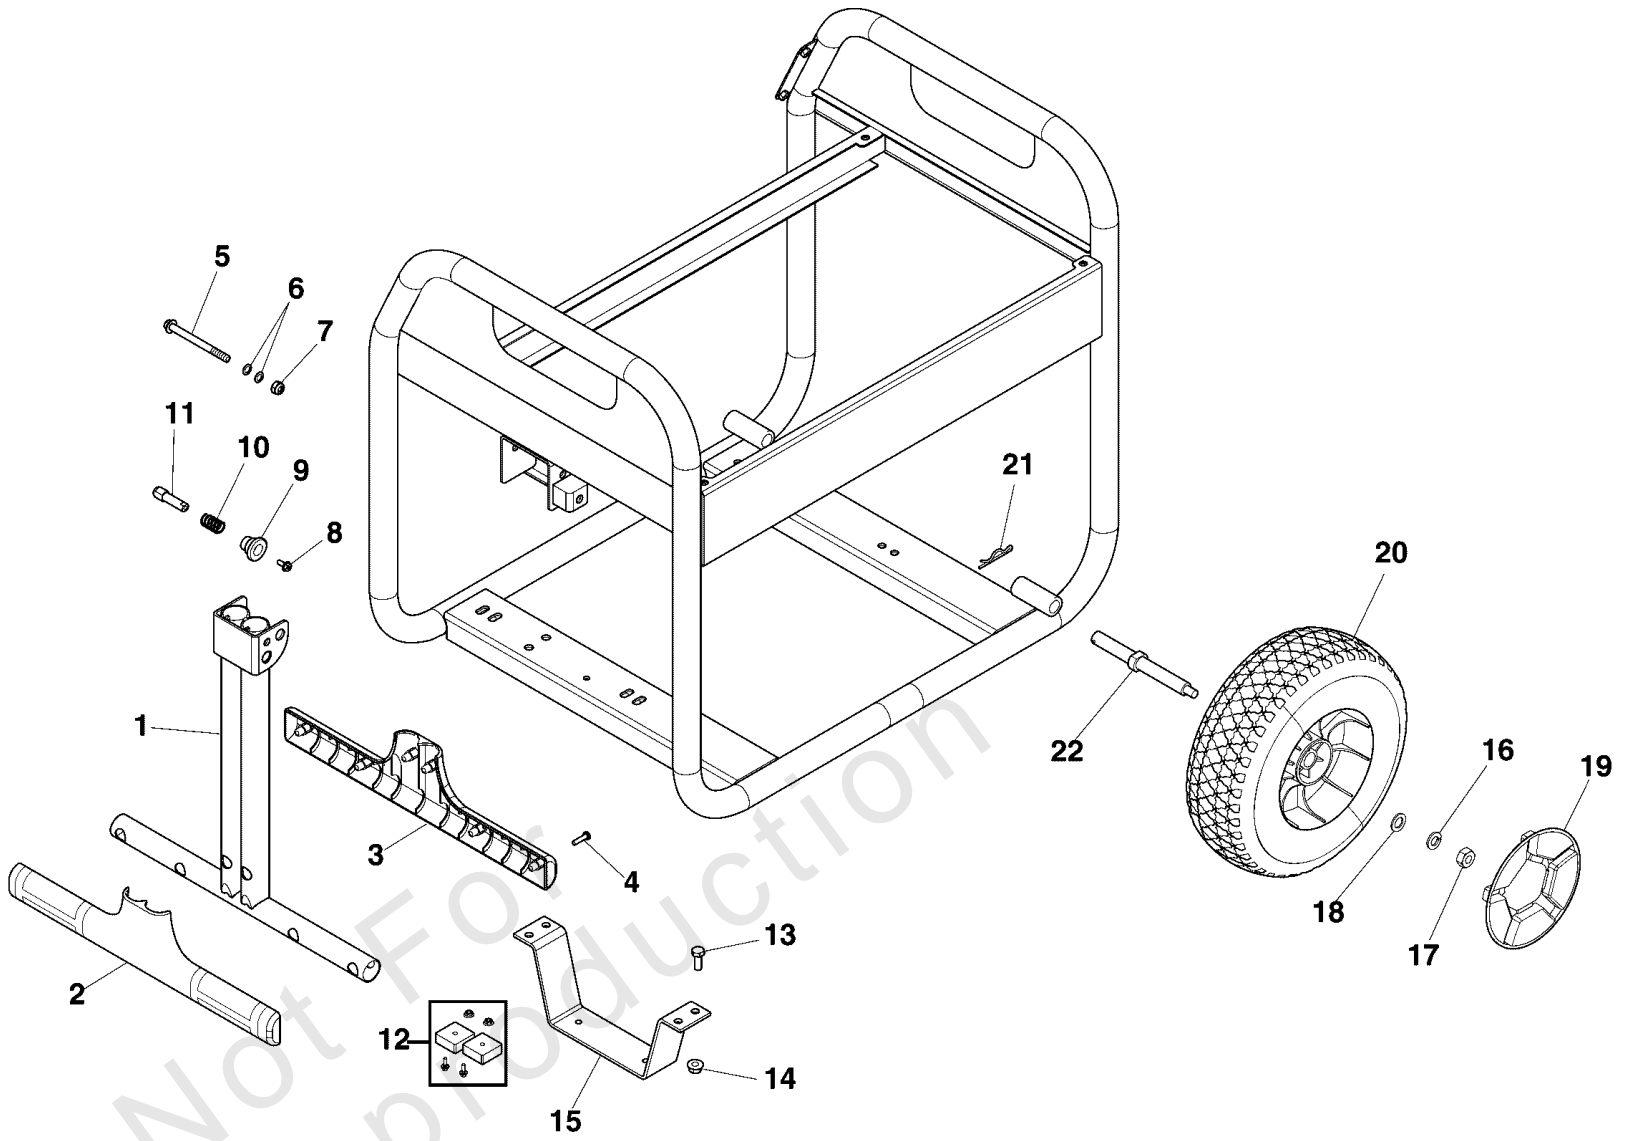

Wheel Kit

Note: Unless noted otherwise, use the standard torque specifications

Mfg. No: 030741-00

Wheel Kit

REF NO	PART NO	QTY	DESCRIPTION
1	319396GS	1	HANDLE
2	311998GS	1	GRIP-HANDLE
3	312000GS	1	GRIP-HANDLE
4	75477GS	4	PPHMS, M5 - 0.8 x 20
5	318677GS	1	BOLT
6	96716	2	Nylon Step Washer
7	49820GS	1	NUT, Nylok, M8 - 1.25
8	207825GS	1	BOLT-M5-6 x 16
9	319453GS	1	KNOB
10	319452GS	1	SPRING
11	319454GS	1	PIN
12	319285GS	1	MOUNT-VIBRATION
13	67989	4	NUT, M8 Flange Locking Hex M8 - 1.25 Serrated
14	84001684	4	BOLT
15	707688	1	SUPPORT-LEG
16	46526GS	2	WSHR, M10, LOCK
17	45772GS	2	NUT, M10-1.5
18	94856GS	2	WASHER-M10 FLAT
19	312022GS	2	HUBCAP
20	312021GS	2	WHEEL
21	316510GS	2	PIN-HAIR
22	312023GS	2	AXLE