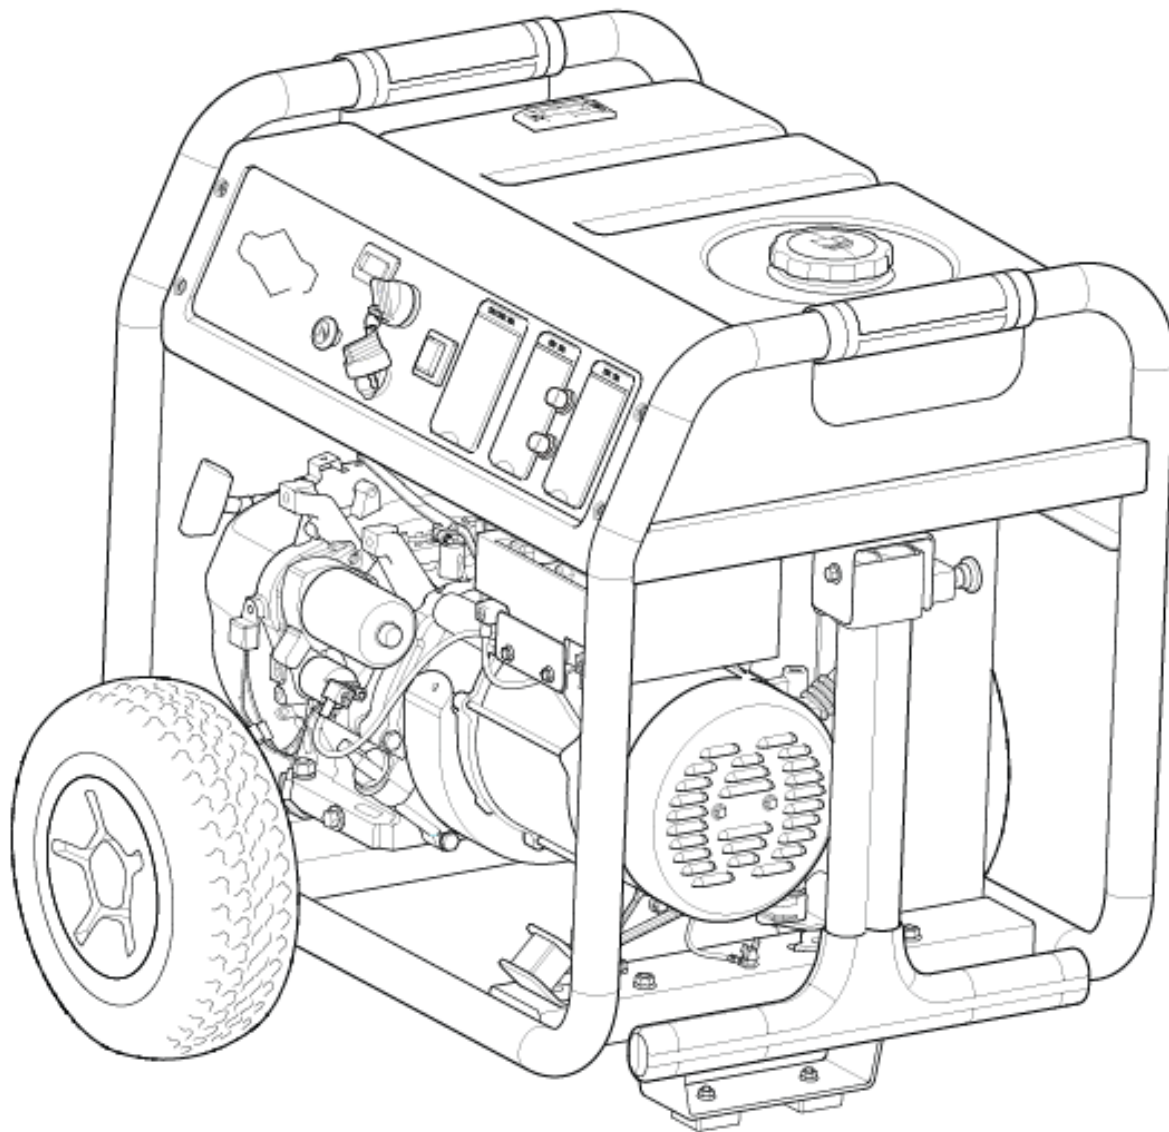

Parts Manual

Mfg. No: 030741-00
8,000 Watt Briggs & Stratton Elite

Control Panel

Note: Unless noted otherwise, use the standard torque specifications

Mfg. No: 030741-00

Control Panel

REF NO	PART NO	QTY	DESCRIPTION
1	84002421	1	PANEL-CONTROL
2	84002428	1	BOX- CONTROL PANEL
3	319477GS	1	COVER-OUTLET
4	319476GS	2	COVER-OUTLET
5	198245GS	1	METER, Hour Digital
6	318307GS	1	KEY-SWITCH IGNITION
7	705436	1	KEY
8	43437GS	1	OUTLET, 120/240V Locking, 30A
9	709526	2	OUTLET-GFCI
10	84002429	1	CABLE-CHOKE
11	209872GS	2	BREAKER, Circuit, 20A
12	795016	12	NUT
13	84002418	1	DECAL
14	703804	4	SCREW
15	319459GS	1	TRIM-EDGE
16	319529GS	1	GROMMET
17	312636GS	2	BOOT, Circuit Breaker
18	319530GS	1	GROMMET
19	191481GS	1	BOOT, Breaker Circuit
20	84002409	1	DECAL
21	84002089	1	MODULE-BATTERY CHARGE
22	772213	1	BRACKET-MODULE
23	772217	1	LIGHT-PIPE
24	772211	1	MODULE-CO
25	84001081	4	SCREW
26	772215	1	WIRE-HARNESS-CO
27	202033GS	1	Breaker, Circuit, 30A, 2P