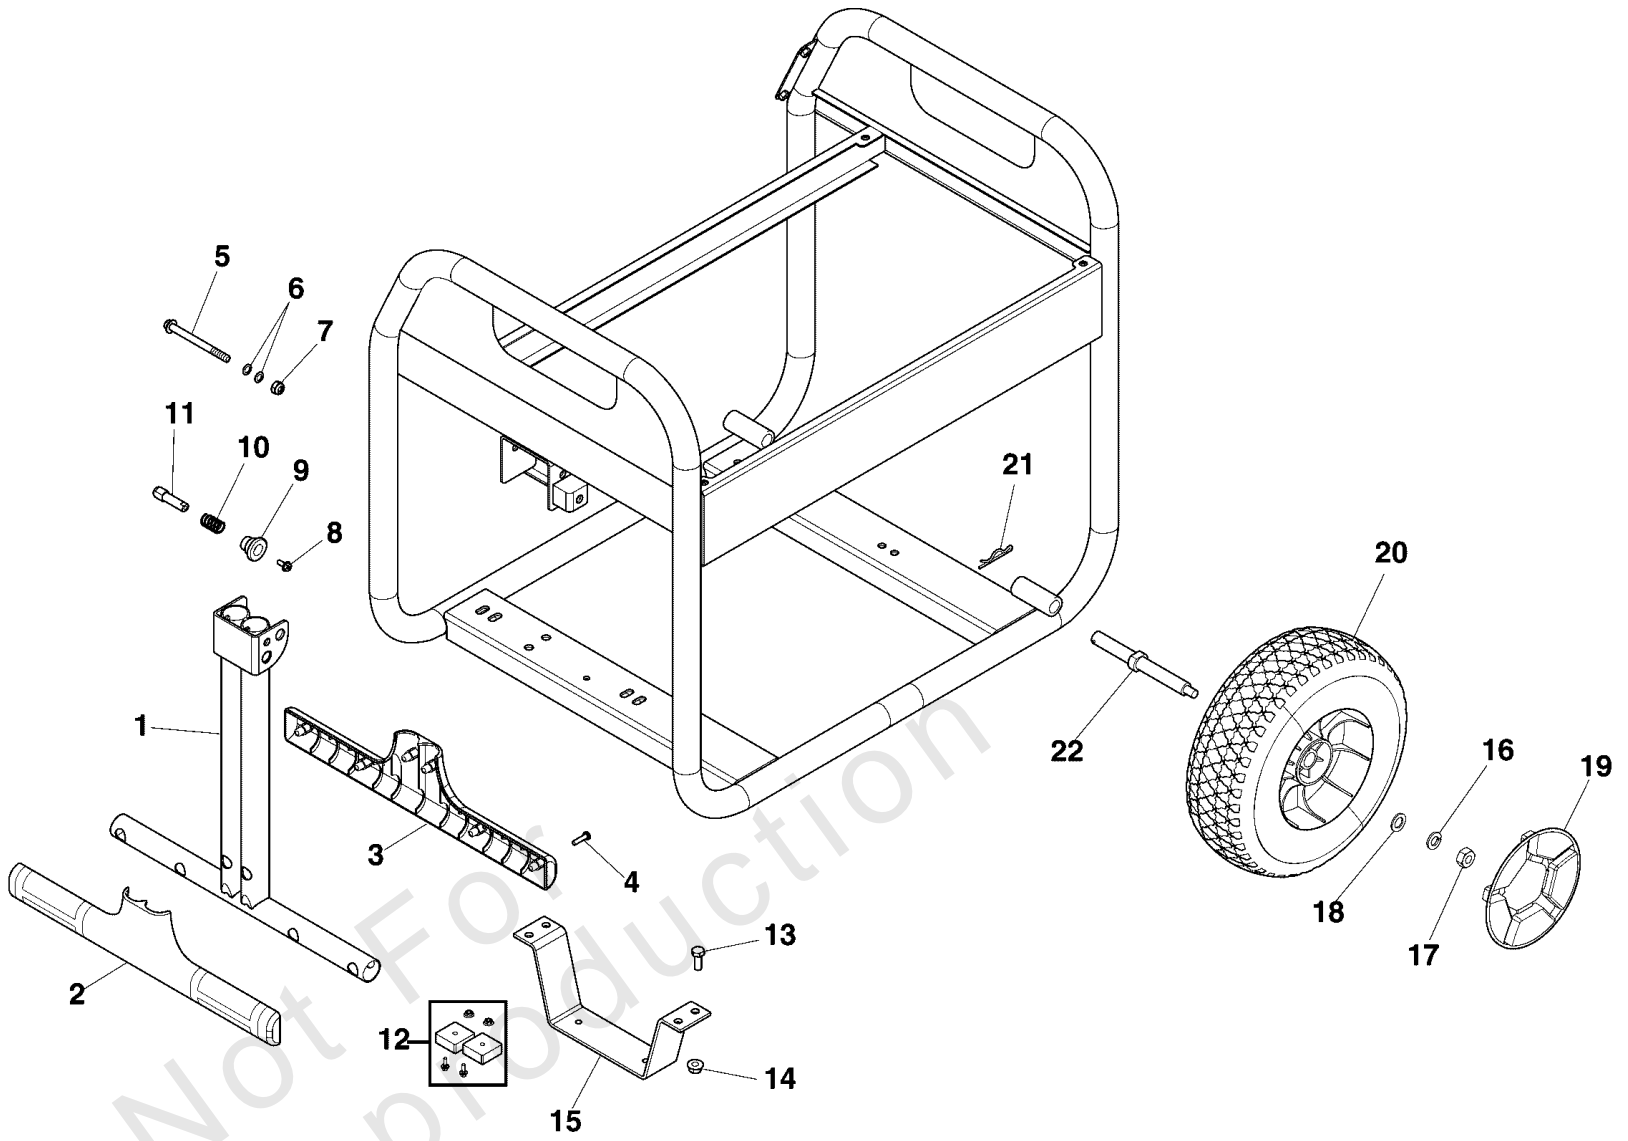

Wheel Kit

Note: Unless noted otherwise, use the standard torque specifications

Mfg. No: 030742-01

Wheel Kit

REF NO	PART NO	QTY	DESCRIPTION
1	319396GS	1	HANDLE
2	311998GS	1	GRIP-HANDLE
3	312000GS	1	GRIP-HANDLE
4	75477GS	4	PPHMS, M5 - 0.8 x 20
5	318677GS	1	BOLT
6	96716	2	Nylon Step Washer
7	49820GS	1	NUT, Nylok, M8 - 1.25
8	207825GS	1	BOLT-M5-6 x 16
9	319453GS	1	KNOB
10	319452GS	1	SPRING
11	319454GS	1	PIN
12	319285GS	1	MOUNT-VIBRATION
13	67989	4	NUT, M8 Flange Locking Hex M8 - 1.25 Serrated
14	84001684	4	BOLT
15	707688	1	SUPPORT-LEG
16	46526GS	2	WSHR, M10, LOCK
17	45772GS	2	NUT, M10-1.5
18	94856GS	2	WASHER-M10 FLAT
19	312022GS	2	HUBCAP
20	312021GS	2	WHEEL
21	316510GS	2	PIN-HAIR
22	312023GS	2	AXLE