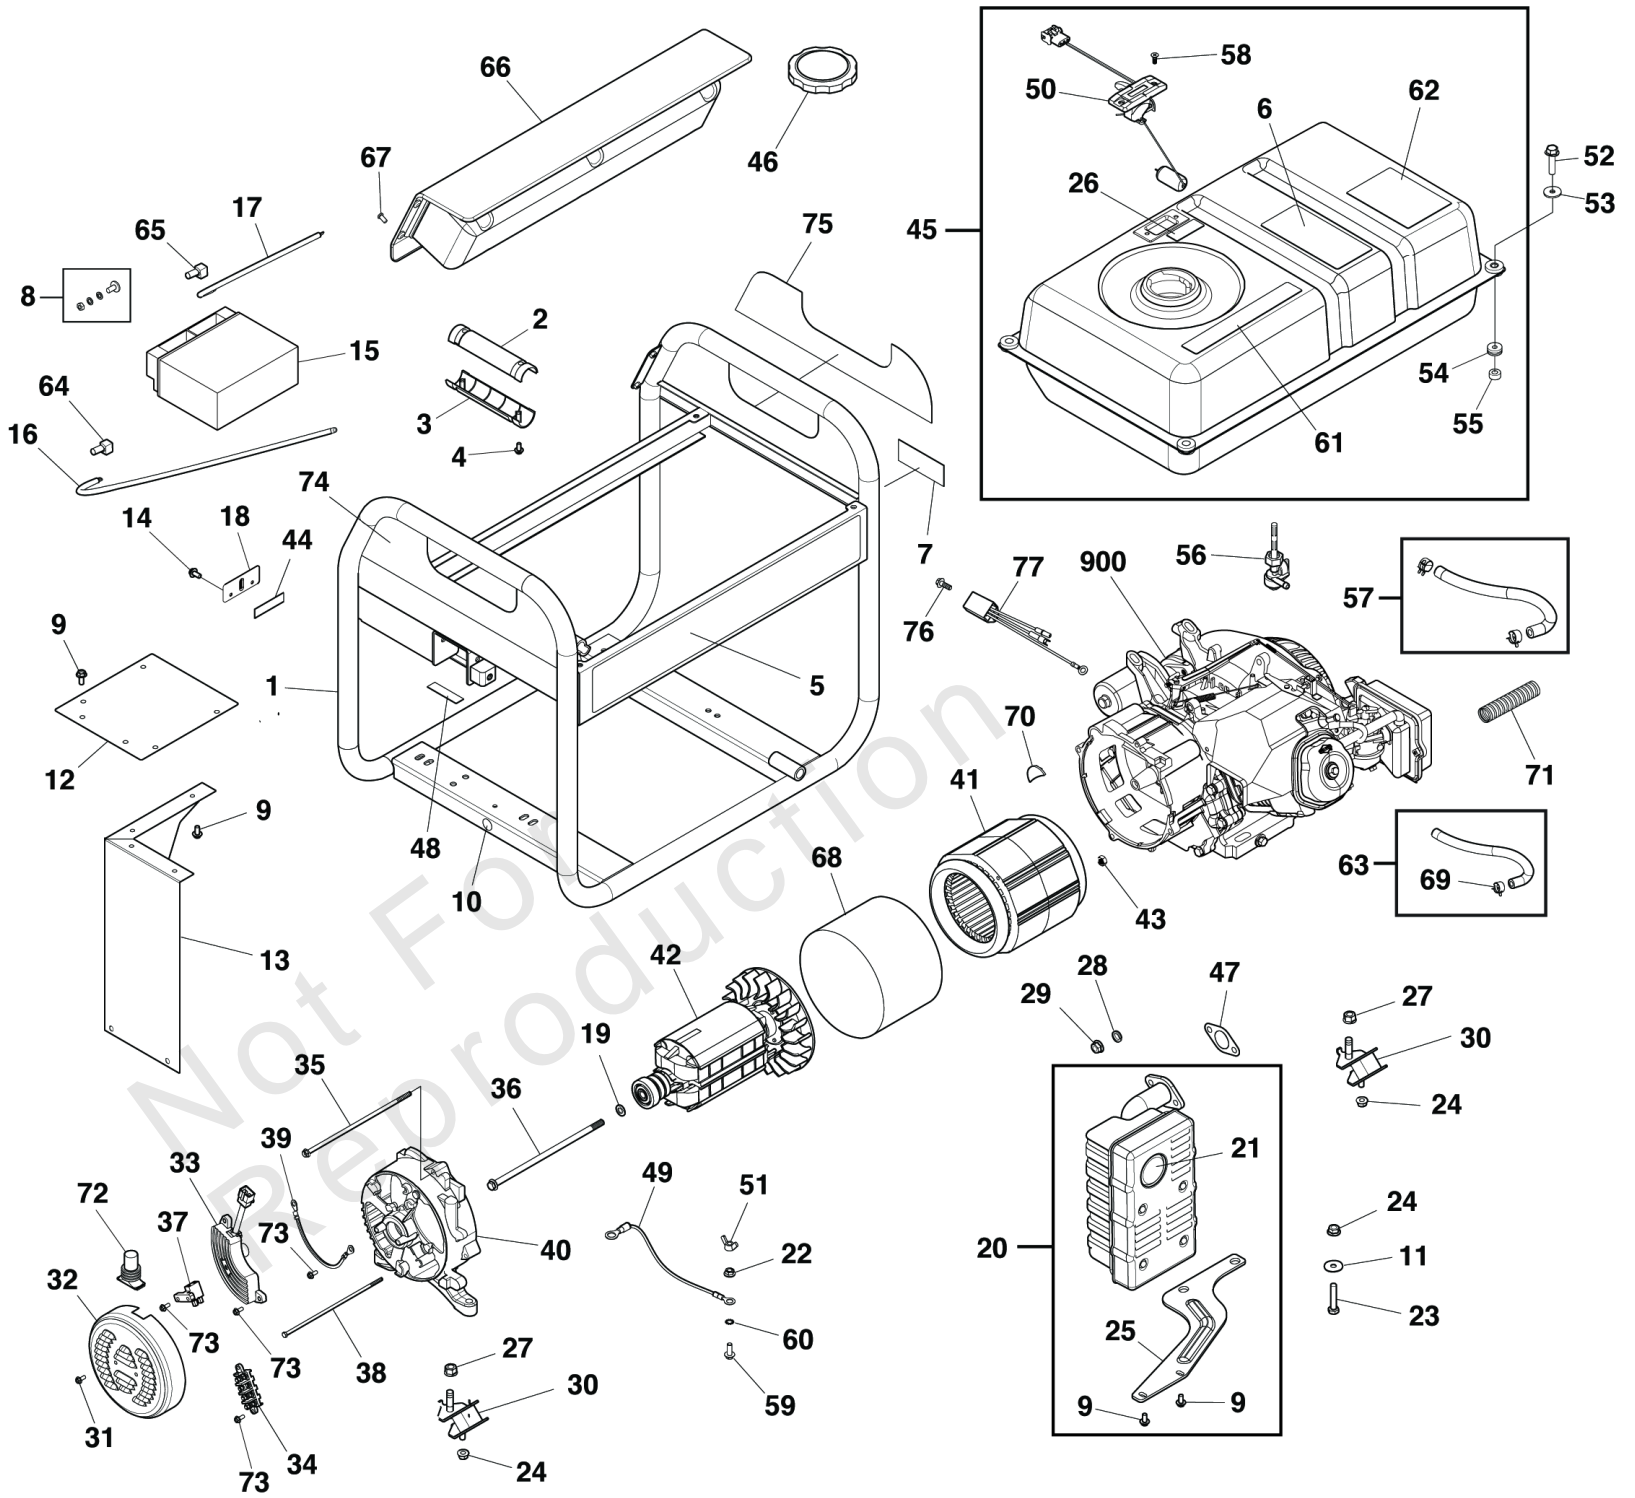

Main Unit

Note: Unless noted otherwise, use the standard torque specifications

Mfg. No: 030742-01

Main Unit

REF NO	PART NO	QTY	DESCRIPTION
1	84002820	1	CRADLE -(Includes Ref. Nos. 5, 7 & 10)
2	312009GS	2	GRIP, Handle
3	312008GS	2	GRIP, Handle
4	75477GS	4	PPHMS, M5 - 0.8 x 20
5	772231	1	DECAL
6	772234	1	DECAL
7	772236	1	DECAL
8	315546GS	1	KIT, Hardware, Battery Terminal
9	706152	14	SCREW, M6 x 12
10	704331	1	DECAL
11	B2495GS	1	WSHR, 25.4 X 8.45 X 1.4
12	312020GS	1	HEATSHIELD
13	312019GS	1	HEATSHIELD
14	209775GS	2	BOLT
15	316345GS	1	BATTERY
16	312014GS	1	CABLE-BATTERY, RED
17	312026GS	1	CABLE-BATTERY, BLACK
18	311983GS	1	PLATE-BATTERY
19	207826GS	1	WASHER, Senci
20	84003865	1	KIT-MUFFLER
21	83083GS	1	SCREEN, Spark Arrest
22	52857GS	1	NUT-M6 FLANGE
23	57821GS	1	CAPSCREW, Hex Head, M8-1.25 x 40
24	67989GS	5	NUT, M8 Flange Serrated
25	84003866	1	BRACKET-MUFFLER
26	705398	1	DECAL
27	52859GS	4	NUT, Lock
28	22237GS	2	WASHER, Locking, 3/8
29	45771GS	2	NUT, M8 - 1.25
30	319451GS	4	MOUNT-VIBRATION
31	700308	2	SCREW
32	312870GS	1	COVER, Rear Bearing
33	701360	1	VOLTAGE REGULATOR
34	312921GS	1	BLOCK, Junction
35	703909	2	BOLT
36	703910	1	BOLT
37	312904GS	1	BRUSH ASSEMBLY
38	703908	2	BOLT
39	706150	1	WIRE
40	312866GS	1	SUPPORT, Bearing
41	701363	1	STATOR
42	701377	1	ROTOR
43	312916GS	4	NUT
44	706377		PAD-RUBBER
45	84002823	1	TANK-FUEL
46	319587GS	1	CAP-FUEL
47	813085GS	1	GASKET
48	706535	1	PAD-RUBBER

Footnotes:

(Note:* Verify your specific engine model, reference the ID Tag located on your engine.) (Refer to your local Briggs & Stratton distributor for parts and service.)