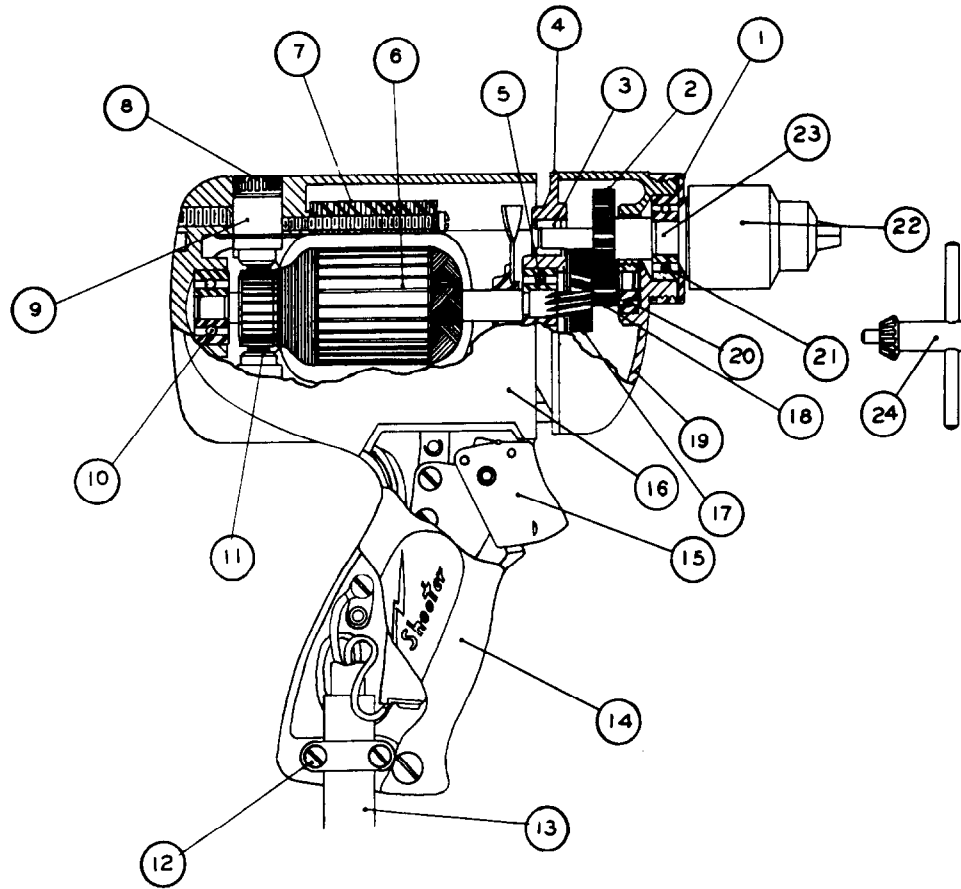

SERVICE PARTS LIST

BUL. 54-06-3251

1/4" PISTOL DRILL

REVISED BUL 683-2 DATE Feb. '68

Catalog No. 0330

Starting Serial No. **83-1055**

WIRING INSTR. **58-01-0020**

Both Model and Serial No. must be furnished to obtain correct parts.

ILLUSTRATED PARTS

FIG.	PART NO.	DESCRIPTION OF PART
1	42-52-0060	Bearing Cap
2	32-75-1461	Spindle Gear
3	02-50-1640	Needle Bearing
4	28-28-0221	Diaphragm
5	02-04-0880	Ball Bearing (Pinion End)
6	16-22-1120	Armature Assembly
7	18-22-1030	Field Assembly
8	23-44-0020	Brush Retaining Cap
9	22-22-0050	Brush Holder Assembly
10	02-04-0740	Ball Bearing
11	22-18-0090	Carbon Brush Assemblies
12	28-17-0400	Cord Clamp
*13	22-64-0170	Cord Set

FIG.	PART NO.	DESCRIPTION OF PART
14	28-20-3171	Switch Cover Plate
15	23-66-0270	Switch
*16	28-50-4601	Motor Housing (Incl. item 14 & scrs.)
17	32-40-1041	Intermediate Gear
18	36-66-1601	Pinion Shaft
19	28-14-0361	Gear Case
20	02-04-0640	Ball Bearing
21	02-04-1020	Ball Bearing
22	48-66-0260	Chuck
23	38-50-1051	Spindle
24	48-66-3200	Chuck Key

MISCELLANEOUS PARTS NOT SHOWN

PART NO.	DESCRIPTION OF PART
48-66-4080	Rubber Flex Chuck Key Holder
44-66-0110	Air Intake Cover Plates (2)
06-81-8650	6-32x1/4" Rd. Hd. Sems Vent. Plate Screws (4)
12-98-0600	Name Plate
06-81-4300	3-48x3/16" Rd. Hd. Name Plate Screws (2)
*06-97-1800	Switch Lock Washer (4)
06-81-6100	8-32x7/16" Fil. Hd. Cord Clamp Scs. Sems
06-42-0800	Woodruff Key (Spindle)
06-83-2670	1/4"-20x1/2" Hd'less Slotted Brush Holder Set Screws (2)