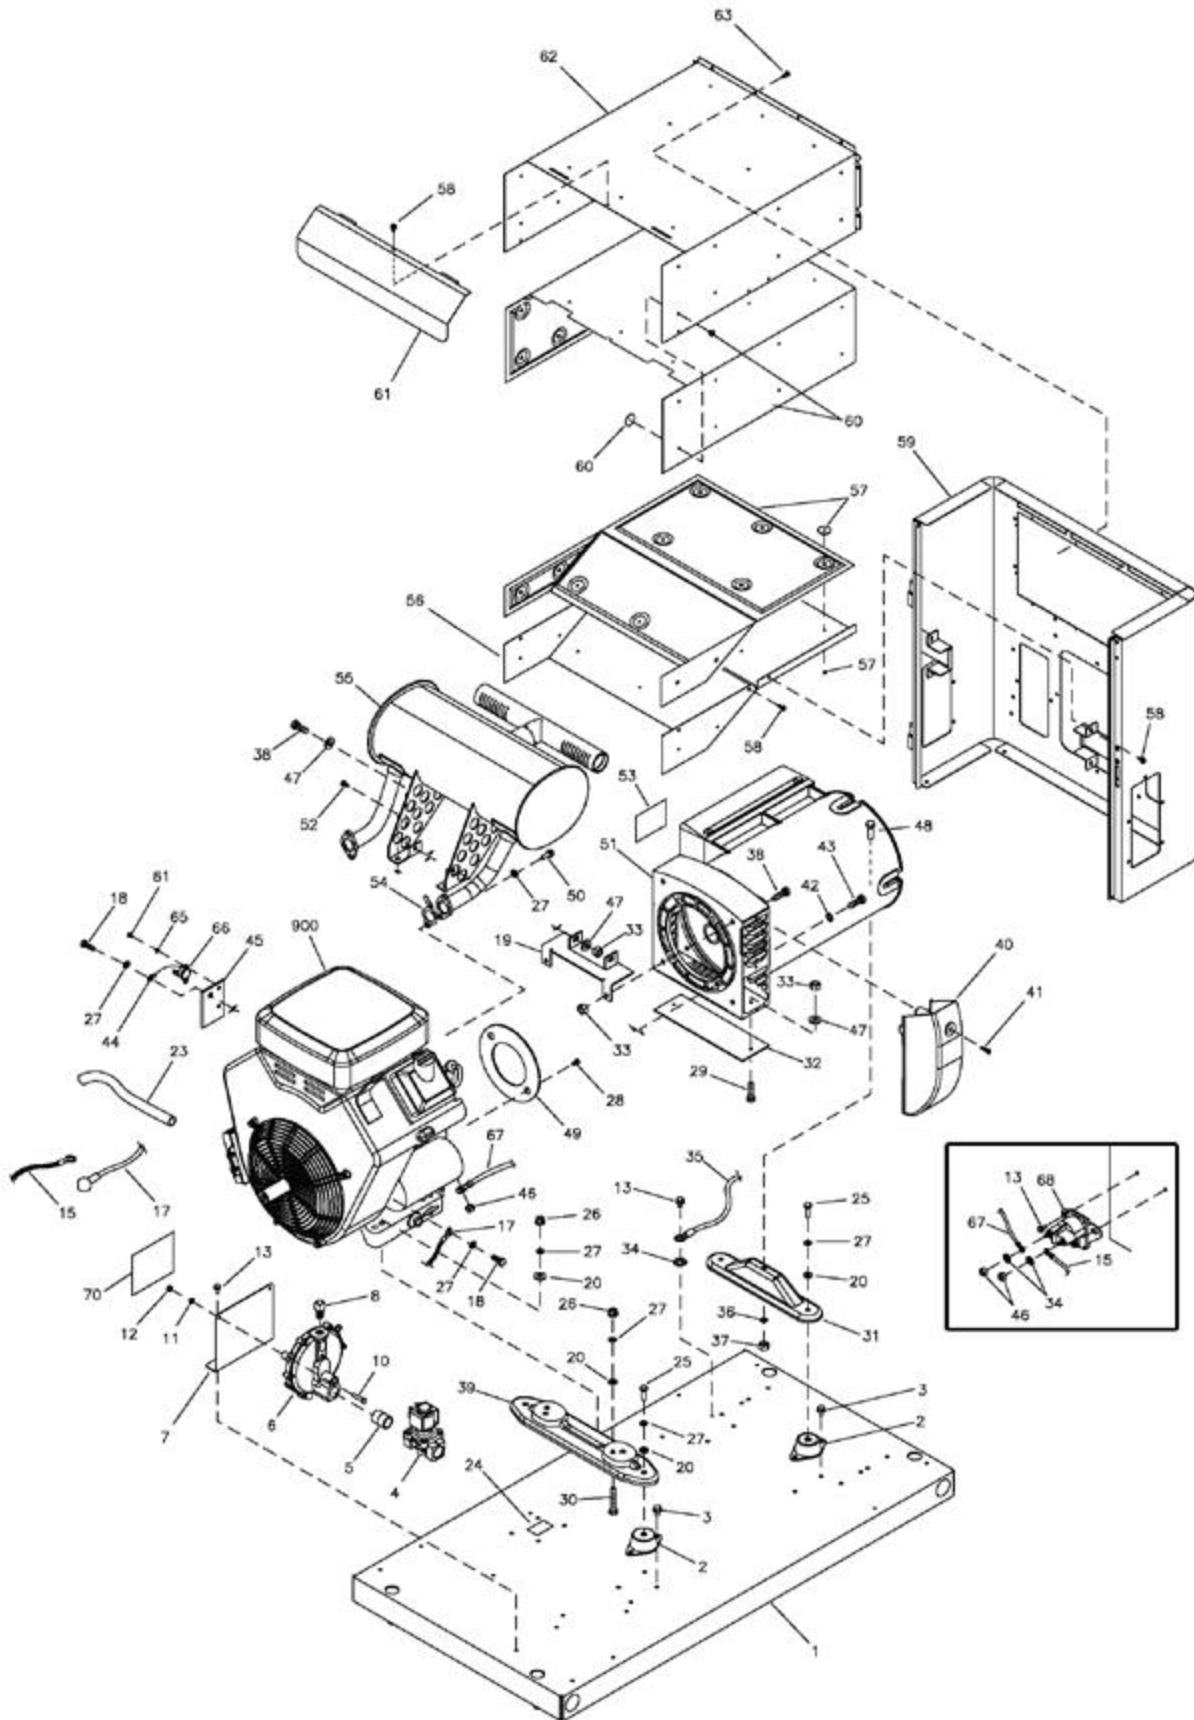

Ref # Part # Description Context Note Foot Note

Ref #	Part #	Description	Context Note	Foot Note
1	U203030GS		BASE	
2	198899GS		MOUNT, Vibration	
3	24910GS		TAPTITE	
4	194683GS		SOLENOID, Gas Fuel	
5	194829GS		FITTING	
6	194830GS		REGULATOR, NG/LPG	
7	195936GS		BRACKET	
8	202382GS		FITTING	
10	-----		* CAPSCREW, Hex Head, M6-1 x 30	* - Items without part numbers are common fasteners and are available at local hardware stores.
11	-----		* WASHER, 1/4 Lock	* - Items without part numbers are common fasteners and are available at local hardware stores.
12	-----		* NUT, M6-1	* - Items without part numbers are common fasteners and are available at local hardware stores.
13	B4300GS		BOLT	
15	185939VGS		CABLE, Battery, Black	
--	206609GS		DECAL	
17	198593BGS		CABLE, Battery, Red	
--	206609GS		DECAL	
18	-----		* CAPSCREW, Hex Head, M8 - 1-1/4 x 16	* - Items without part numbers are common fasteners and are available at local hardware stores.
19	201824GS		BRACKET	
20	-----		* WASHER, Flat, 5/16-M8	* - Items without part numbers are common fasteners and are available at local hardware stores.
23	1723165SM		HOSE, Oil Drain	
24	186649GS		DECAL	
25	-----		* CAPSCREW, Hex Head, 5/16-18 x 1	* - Items without part numbers are common fasteners and are available at local hardware stores.
26	-----		* NUT, 5/16-18	* - Items without part numbers are common fasteners and are available at local hardware stores.
27	-----		* WASHER, Lock, 5/16-M8	* - Items without part numbers are common fasteners and are available at local hardware stores.
28	-----		* CAPSCREW, Hex Head, SEMS, 5/16-24 x 3/4	* - Items without part numbers are common fasteners and are available at local hardware stores.