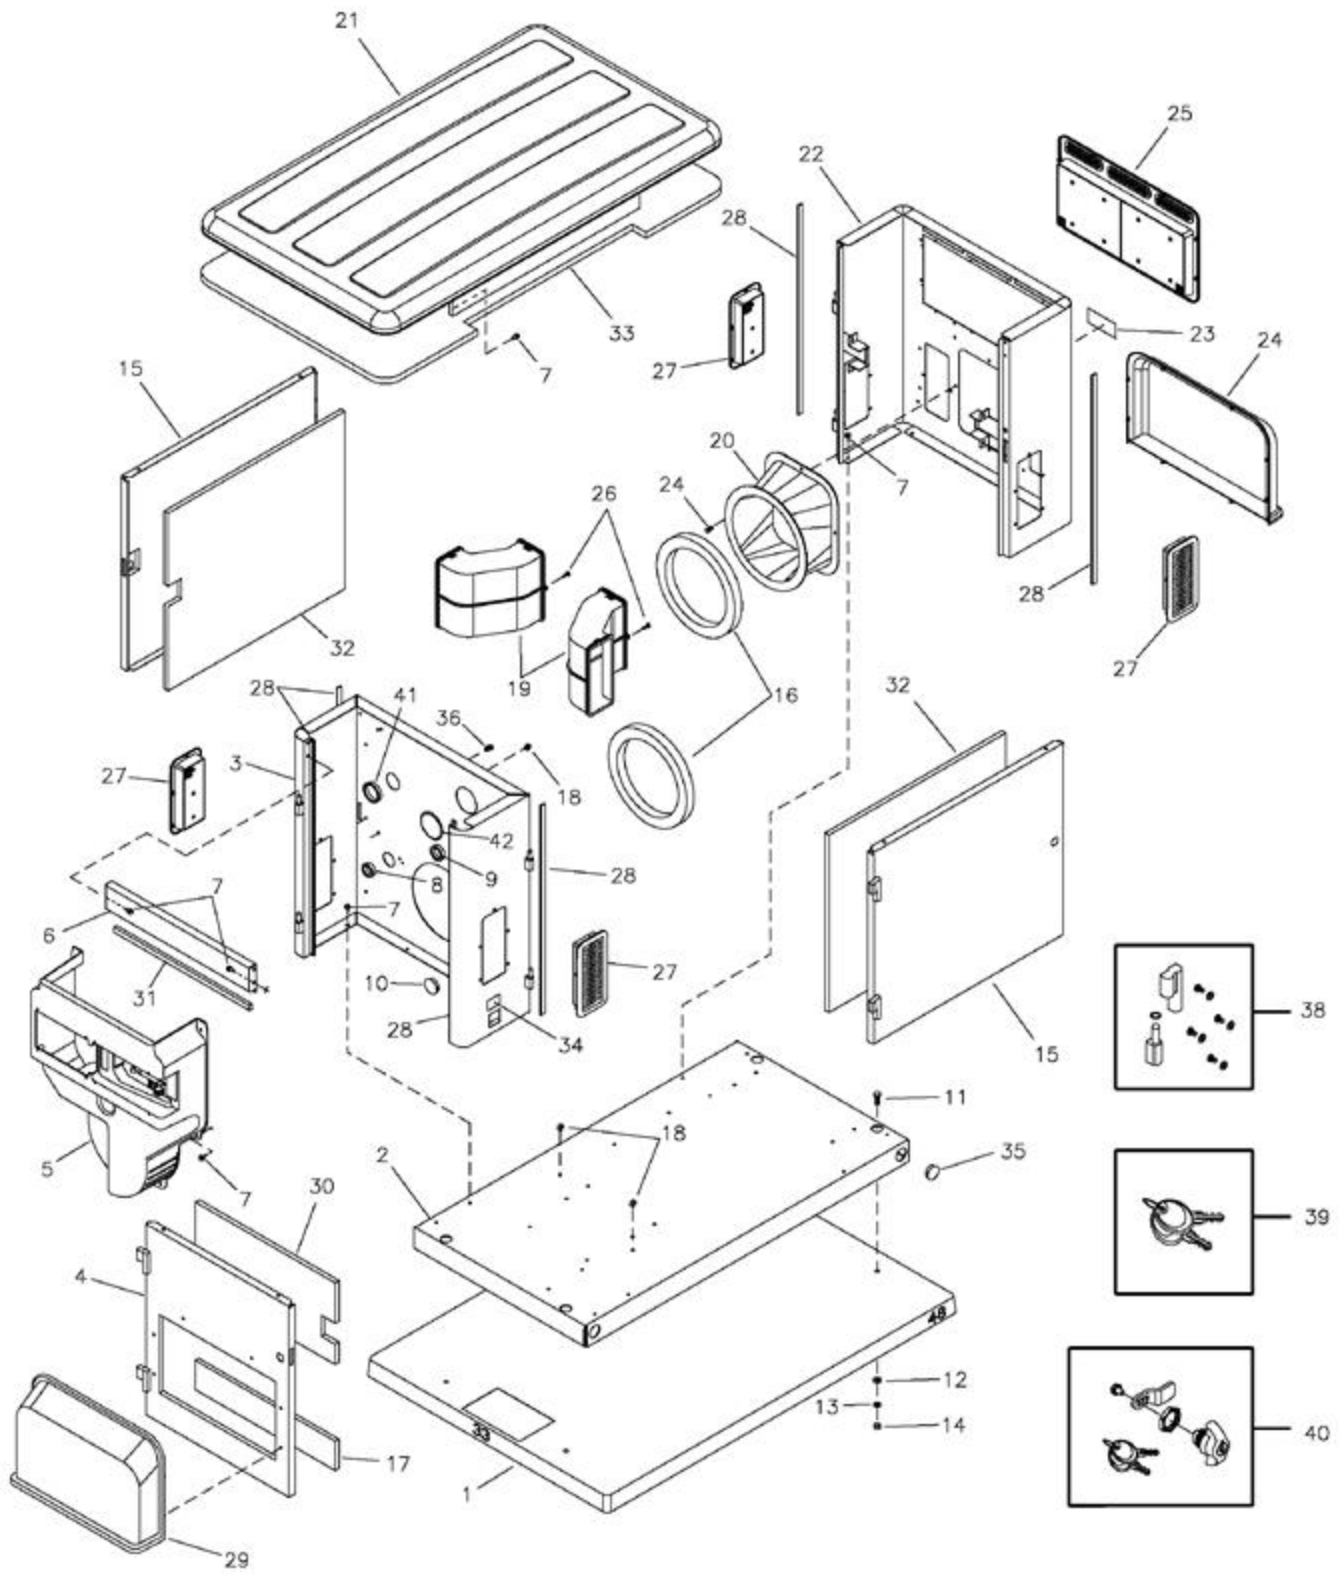

Ref #	Part #	Description	Context Note	Foot Note
1	198911GS	COVER		
2	B3311GS	PLASTITE		
3	311316GS	BREAKER, Circuit, 60A		
4	192770GS	BRACKET		
5	199011GS	LUG		
6	191991GS	PLASTITE		
7	198573GS	FUSE		
8	311353GS	PANEL, Control		
9	197492GS	SCREW		
10	198910GS	DUCT		
12	198549GS	DECAL		
13	198550GS	DECAL		
14	205393GS	DECAL		
15	193297GS	DECAL		
16	205392GS	DECAL		
17	205394GS	DECAL		
18	205395GS	DECAL		
19	-----	* NUT, 1/4-20		* - Items without part numbers are common fasteners and are available at local hardware stores.
20	198516GS	CONNECTOR, 10 Pin		
21	-----	* WASHER, Shakeproof, M6 1/4		* - Items without part numbers are common fasteners and are available at local hardware stores.
22	-----	* CAPSCREW, Hex Head, 1/4-20 x 3/4		* - Items without part numbers are common fasteners and are available at local hardware stores.
23	198515GS	CONNECTOR, 2 Pin		
24	198517GS	HARNESS, Wiring		
--	201090GS	HARNESS, Wiring	(Not Illustrated)	