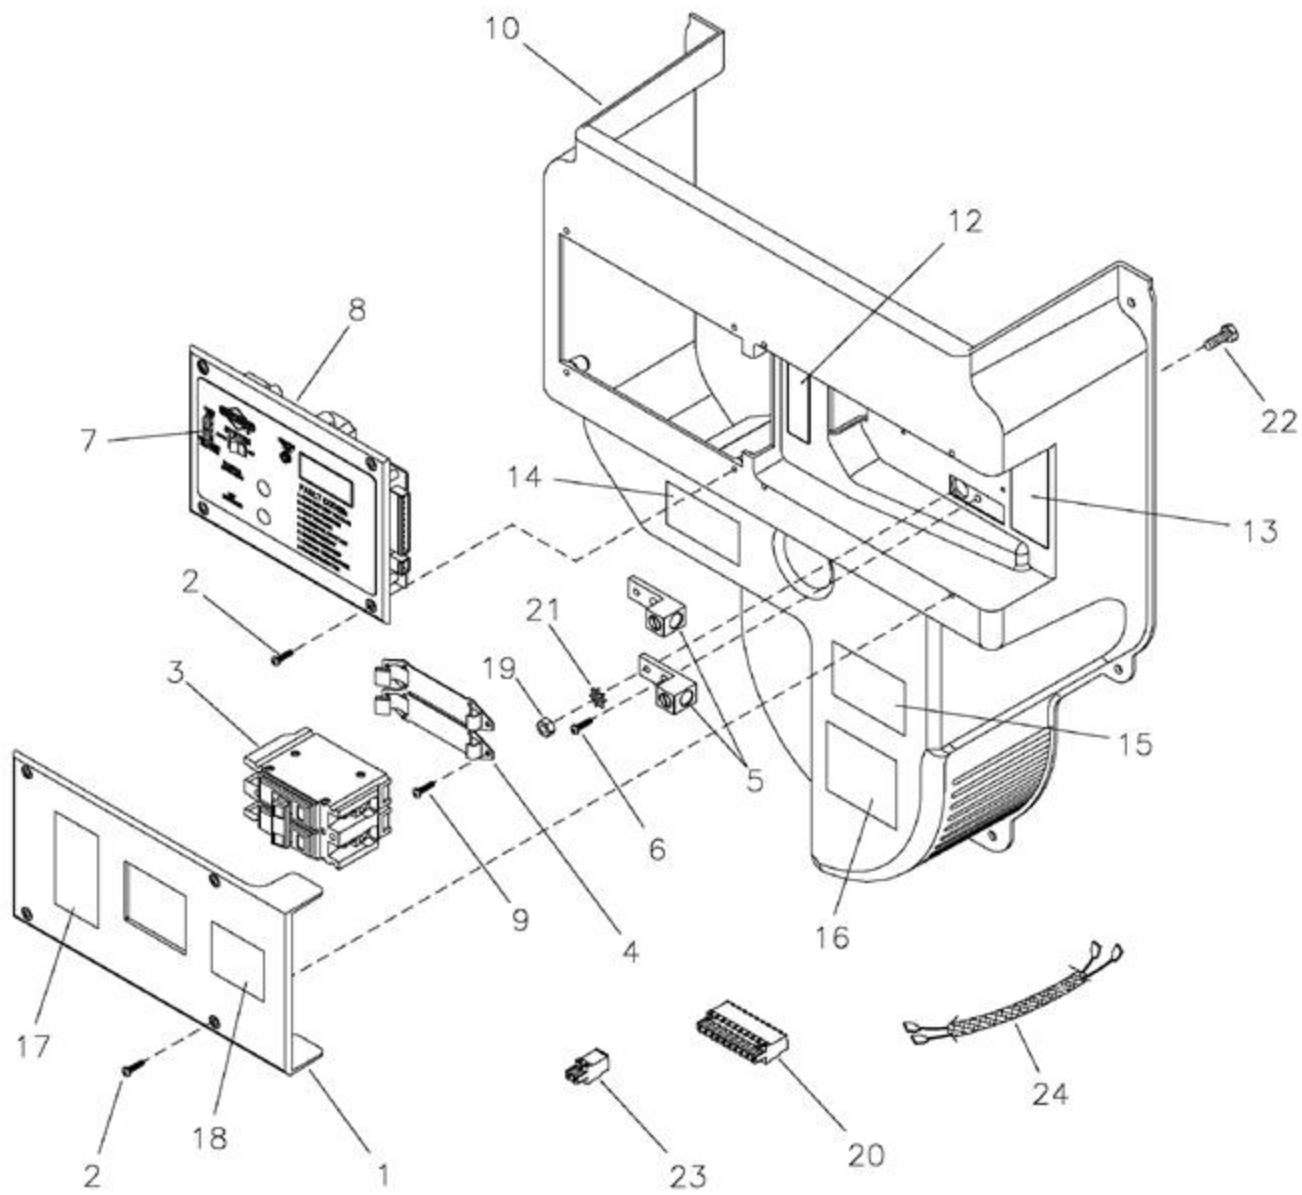

Ref #	Part #	Description	Context Note	Foot Note
1	192970GS	ADAPTER, Engine		
2	192973GS	GRID		
3	209142GS	BOLT		
4	31183GS	SCREW		
5	192969GS	STATOR		
6	192962GS	PLUG		
7	192966GS	COVER, Rear Bearing		
9	192967GS	COVER, Capacitor		
10	192968GS	BLOCK, Terminal		
11	-----	* WASHER, Flat, #10-M5		* Items without part numbers are common fasteners and are available at your local hardware store.
12	-----	* NUT, 10-32		* Items without part numbers are common fasteners and are available at your local hardware store.
13	312699GS	CAPACITOR		
14	-----	* SCREW, Phillips Head, 10-32 x 3/4		* Items without part numbers are common fasteners and are available at your local hardware store.
15	192972GS	DIODE		
16	192971GS	ROTOR		
17	-----	* SCREW, M8 x 1.25 x 35mm		* Items without part numbers are common fasteners and are available at your local hardware store.
18	-----	* WASHER, Shakeproof, EXT. M6-1/4		* Items without part numbers are common fasteners and are available at your local hardware store.
19	-----	* NUT, 1/4-20		* Items without part numbers are common fasteners and are available at your local hardware store.
20	206897GS	FAN		
21	206927GS	RING, Fixing		
22	206594GS	BEARING		