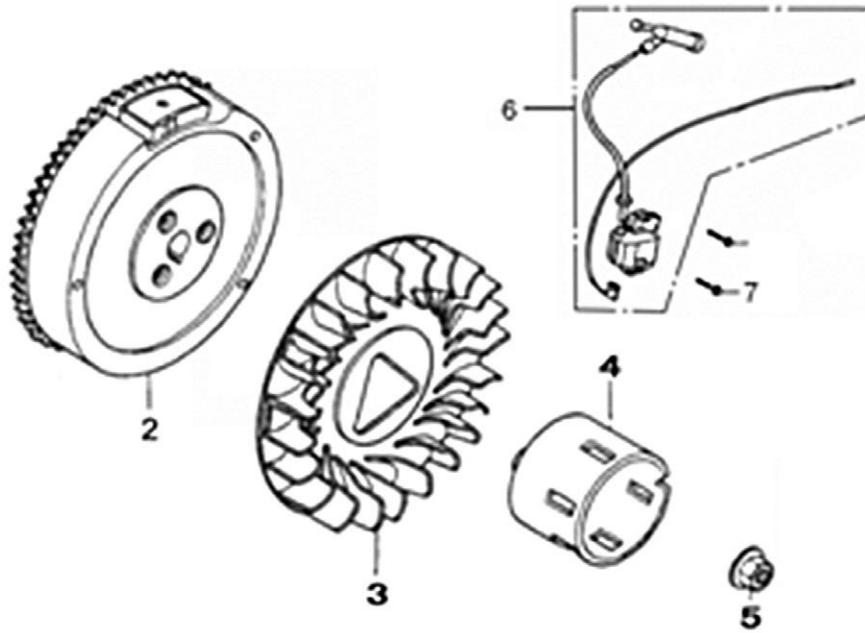

Flywheel

ITEM	PART NO.	QTY.	DESCRIPTION
2	0J39430129	1	FLYWHEEL COMP.
3	0G84420147	1	FAN COOLING
4	0G84420148	1	PULLEY, STARTER
5	0G84420149	1	NUT SPECIAL, M16
6	0G84420150	1	COIL ASSY., IGNITION
7	0G84420268	2	BOLT, FLANGE