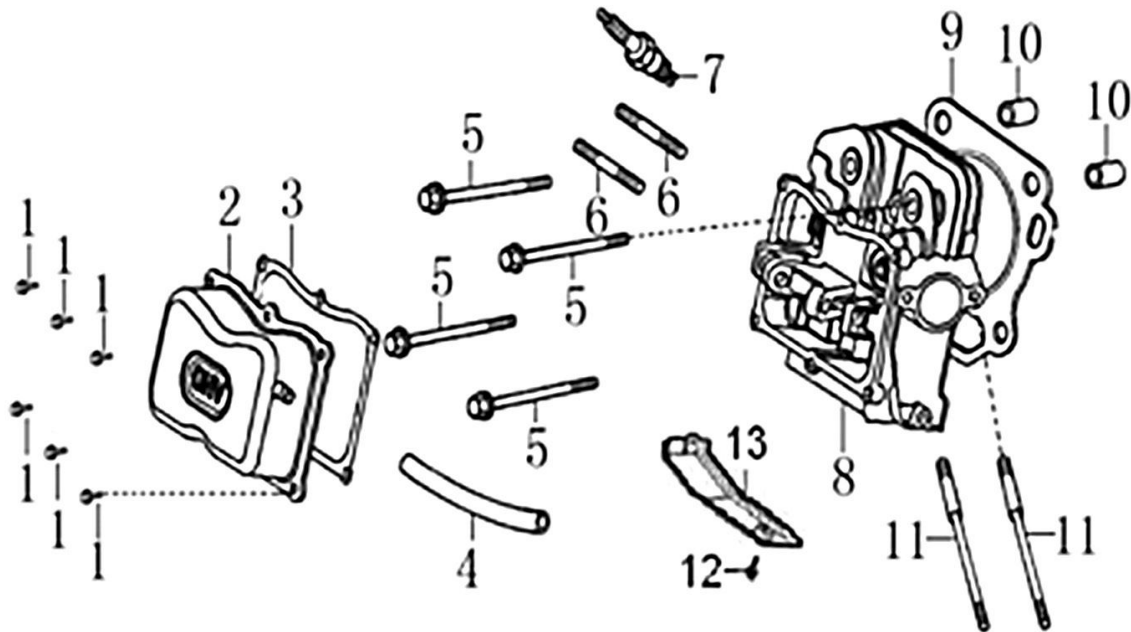

Cylinder Head

ITEM	PART NO.	QTY.	DESCRIPTION
1	0J39340111	6	BOLT, FLANGE
2	0J39340112	1	COVER. HEAD
3	0J39340113	1	GASKET, HEAD COVER
4	0J39340114	1	TUBE, BREATHER
5	0G84420211	4	BOLT, FLANGE, 10x80
6	0G84420210	2	BOLT, STUD, EXHAUST
7	0J00620106	1	SPARK PLUG
8	0J39340115	1	HEAD, CYLINDER
9	0J39340116	1	GASKET, CYLINDER HEAD
10	0G84420212	2	PIN, DOWEL
11	0K0090	2	BOLT, STUD, INTAKE
12	0G84420194	1	BOLT, FLANGE M6x12
13	0J39340117	1	SHROUD

Crankcase

ITEM	PART NO.	QTY.	DESCRIPTION
1	0G84420217	2	BOLT, FLANGE, 6x14
2	0G84420105	1	SWITCH ASSY., OIL LEVEL
3	0G84420118	1	BEARING, RADIAL BALL, 6202
4	0G84420218	1	WASHER, 8x16x1.2
5	0G84420219	1	PIN, LOCK, 10MM
6	0G84420220	1	SHAFT, GOVERNOR ARM
7	0G84420108	1	OIL SEAL, 8x14x4
8	0G84420110	2	BOLT, DRAIN PLUG
9	0G84420109	2	WASHER
10	0G84420216	1	CRANKCASE
11	0G84420267	1	CLIP
12	0G84420194	1	BOLT, FLANGE, 6x12
13	0G84420112	1	ALERT UNIT, OIL
14	0G84420194	1	BOLT, FLANGE, 6x12

389cc ENGINE

Crankcase Cover

ITEM	PART NO.	QTY.	DESCRIPTION
1	0J39430119	1	CAP COMP., OIL FILLER
2	0G84420221	1	GOVERNOR ASSY.
3	0G84420118	1	BEARING, RADIAL BALL 6202
4	0G84420117	1	BEARING, RADIAL BALL 6207
5	0G84420228	2	PIN, DOWEL 8×12
6	0G84420115	1	GASKET, CRANKCASE COVER
7	0G84420116	1	OIL SEAL 35×52×7
8	0G84420227	1	CRANKCASE COVER
9	0G84420229	7	BOLT, FLANGE M8×40

389cc ENGINE

Rocker and Camshaft

ITEM	PART NO.	QTY.	DESCRIPTION
1	0J39430124	1	ARM ASSY., ROCKER
2	0J39430125	1	ARM ASSY., ROCKER
3	0G84420122	2	VALVE, ROTATOR
4	0G84420239	4	VALVE, KEEPER
5	0G84420123	2	RETAINER, VALVE SPRING
6	0G84420124	2	SPRING, VALVE
7	0G84420125	1	SEAT, VALVE SPRING
8	0J39430126	1	VALVE ASSY.
9	0G84420128	1	SEAL, VALVE STEM
10	0J39430127	2	PUSH ROD
11	0G84420174	2	LIFTER, VALVE(TAPPET)
12	0G84420175	1	CAMSHAFT ASSY
NOT SHOWN	0K22930113	1	RETAINER, ROCKER ARM SHAFT
NOT SHOWN	0G84420194	1	BOLT, FLANGE, 6X12