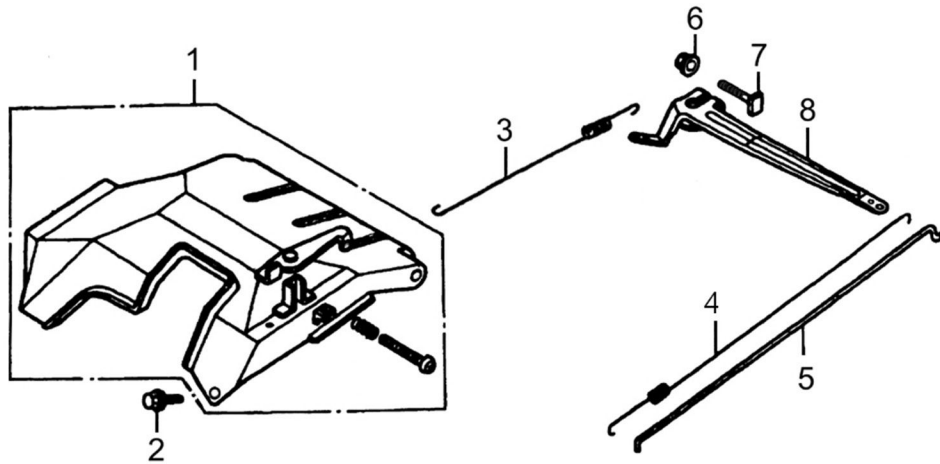

Control System

ITEM	PART NO.	QTY.	DESCRIPTION
1	0J39430130	1	CONTROL ASSY.
2	0G84420194	3	BOLT, FLANGE, 6x12
3	0J39430131	1	SPRING, GOVERNOR A
4	0J39430132	1	SPRING, GOVERNOR B
5	0J39430133	1	ROD, GOVERNOR
6	0G84420196	1	NUT, FLANGE, M6
7	0G84420197	1	BOLT, GOVERNOR ARM
8	0G84420198	1	ARM, GOVERNOR