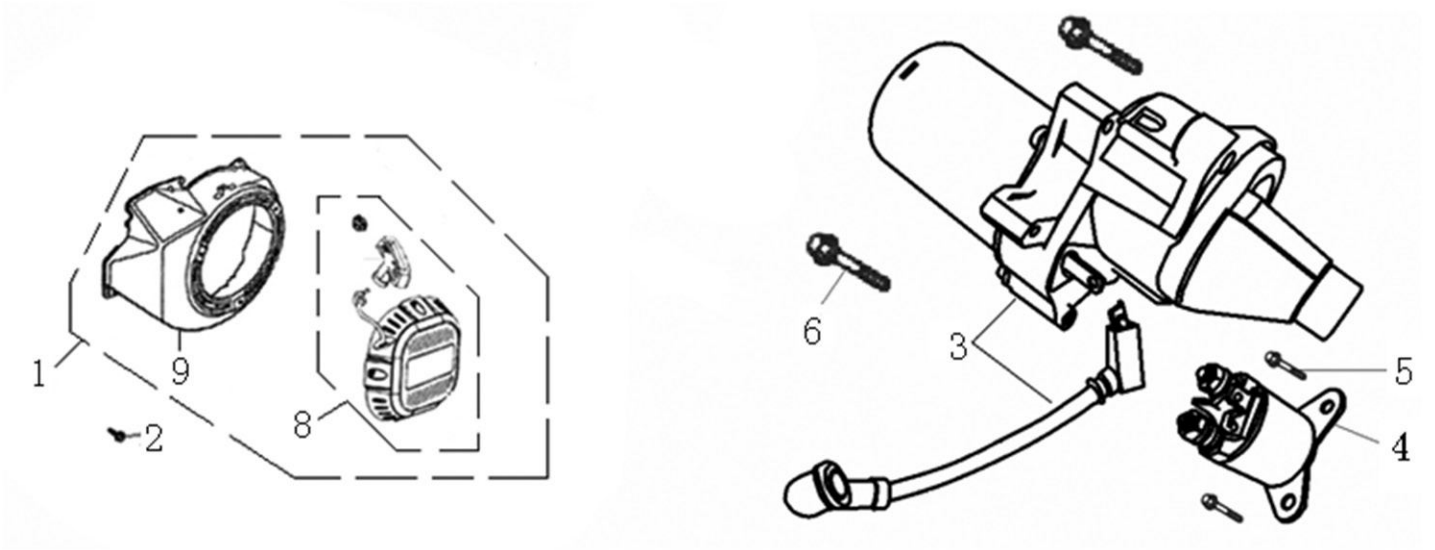

Starter

ITEM	PART NO.	QTY.	DESCRIPTION
1	0K20670116	1	STARTER ASSY.
2	0G84420194	5	BOLT, FLANGE
3	0H98380101	1	MOTOR, STARTER
4	0H98380102	1	CONTACTOR ASSY.
5	0J4968	2	BOLT, WASHER
6	0H98380103	2	BOLT, FLANGE
8	0J0813A	1	COVER, RECOIL
9	0G8442A115	1	HOUSING, BLOWER