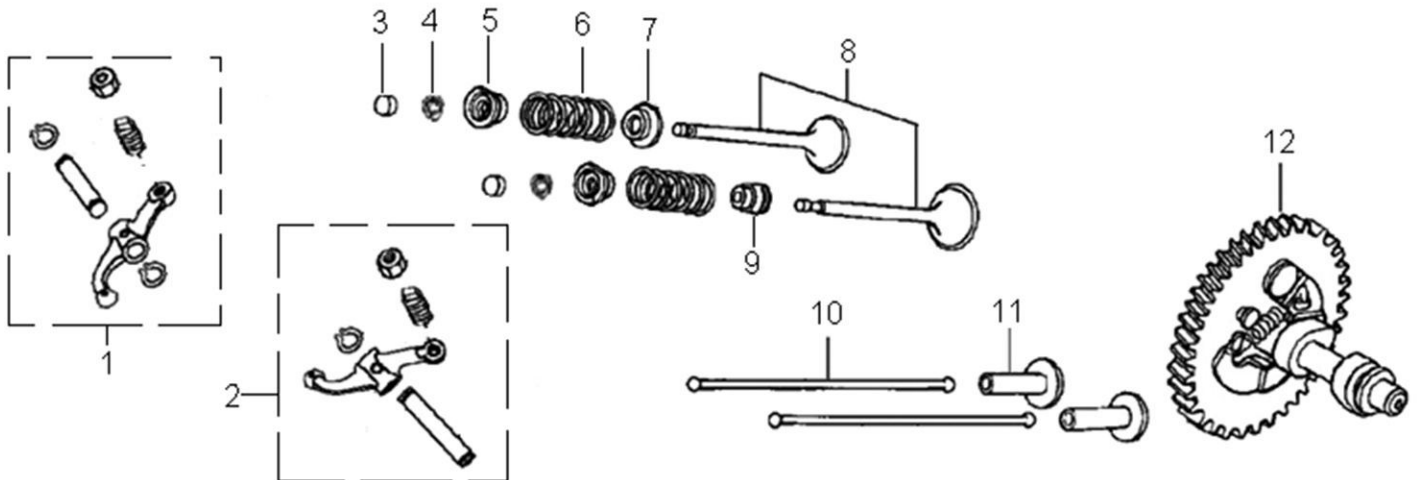

Crankcase

ITEM	PART NO.	QTY.	DESCRIPTION
1	0G84420217	2	BOLT, FLANGE, 6x14
2	0G84420105	1	SWITCH ASSY., OIL LEVEL
3	0G84420118	1	BEARING, RADIAL BALL, 6202
4	0G84420218	1	WASHER, 8x16x1.2
5	0G84420219	1	PIN, LOCK, 10MM
6	0G84420220	1	SHAFT, GOVERNOR ARM
7	0G84420108	1	OIL SEAL, 8x14x4
8	0G84420110	2	BOLT, DRAIN PLUG
9	0G84420109	2	WASHER
10	0G84420216	1	CRANKCASE
11	0G84420267	1	CLIP
12	0G84420194	1	BOLT, FLANGE, 6x12
13	0G84420112	1	ALERT UNIT, OIL
14	0G84420194	1	BOLT, FLANGE, 6x12

389cc ENGINE

Crankcase Cover

ITEM	PART NO.	QTY.	DESCRIPTION
1	0J39430119	1	CAP COMP., OIL FILLER
2	0G84420221	1	GOVERNOR ASSY.
3	0G84420118	1	BEARING, RADIAL BALL 6202
4	0G84420117	1	BEARING, RADIAL BALL 6207
5	0G84420228	2	PIN, DOWEL 8×12
6	0G84420115	1	GASKET, CRANKCASE COVER
7	0G84420116	1	OIL SEAL 35×52×7
8	0G84420227	1	CRANKCASE COVER
9	0G84420229	7	BOLT, FLANGE M8×40

Crankshaft and Piston

ITEM	PART NO.	QTY.	DESCRIPTION
1	0J39430121	1	RING SET,PISTON
2	0G84420237	2	CLIP, PISTON PIN
3	0J39430122	1	PISTON
4	0G84420238	1	PIN, PISTON
5	0G84420235	1	CONNECTING ROD ASSY
6	0G84420236	2	BOLT, CONNECTING ROD
7	0G84420230	1	CRANKSHAFT ASSY
8	0J39430123	1	KEY, SPECIAL WOODRUFF
9	0G84420232	1	WEIGHT, BALANCER

389cc ENGINE

Rocker and Camshaft

ITEM	PART NO.	QTY.	DESCRIPTION
1	0J39430124	1	ARM ASSY., ROCKER
2	0J39430125	1	ARM ASSY., ROCKER
3	0G84420122	2	VALVE, ROTATOR
4	0G84420239	4	VALVE, KEEPER
5	0G84420123	2	RETAINER, VALVE SPRING
6	0G84420124	2	SPRING, VALVE
7	0G84420125	1	SEAT, VALVE SPRING
8	0J39430126	1	VALVE ASSY.
9	0G84420128	1	SEAL, VALVE STEM
10	0J39430127	2	PUSH ROD
11	0G84420174	2	LIFTER, VALVE(TAPPET)
12	0G84420175	1	CAMSHAFT ASSY
NOT SHOWN	0K22930113	1	RETAINER, ROCKER ARM SHAFT
NOT SHOWN	0G84420194	1	BOLT, FLANGE, 6X12