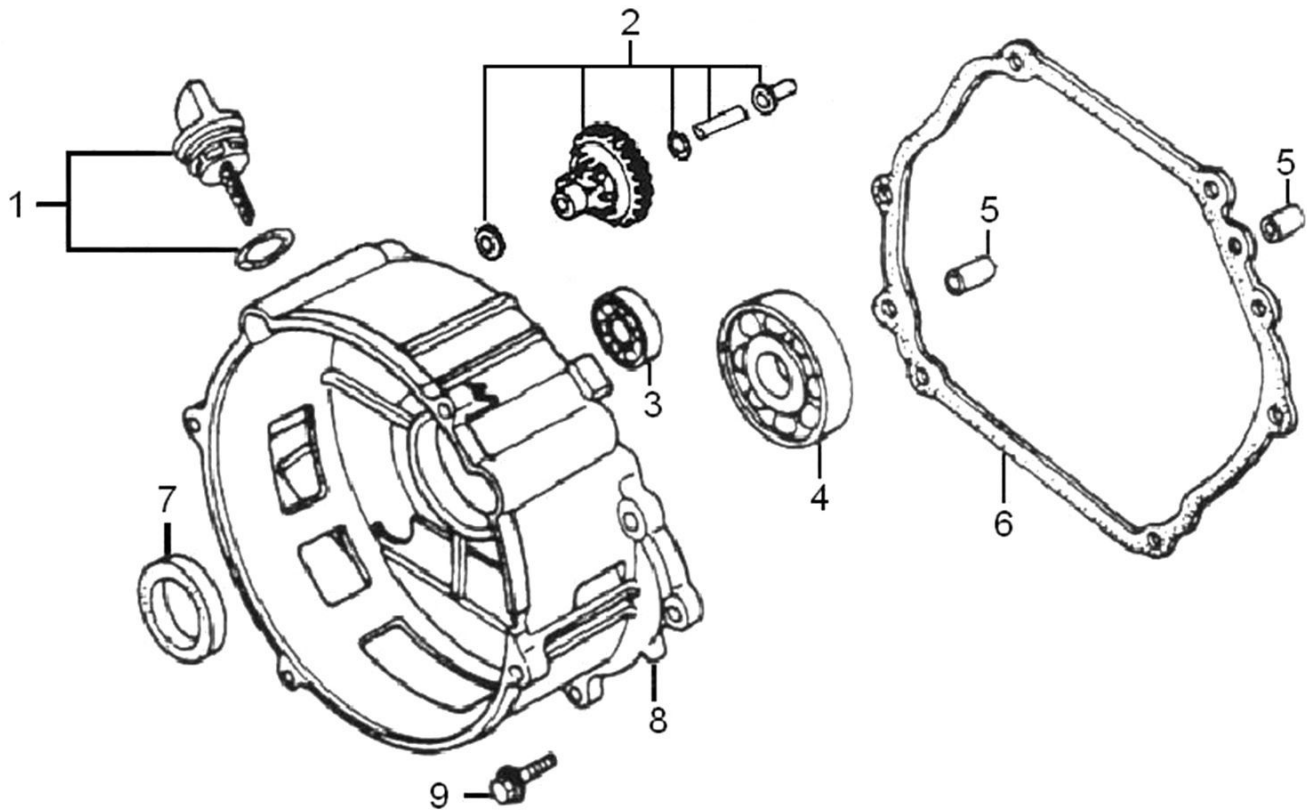

389cc ENGINE

Crankcase Cover

ITEM	PART NO.	QTY.	DESCRIPTION
1	0J39430119	1	CAP COMP., OIL FILLER
2	0G84420221	1	GOVERNOR ASSY.
3	0G84420118	1	BEARING, RADIAL BALL 6202
4	0G84420117	1	BEARING, RADIAL BALL 6207
5	0G84420228	2	PIN, DOWEL 8×12
6	0G84420115	1	GASKET, CRANKCASE COVER
7	0G84420116	1	OIL SEAL 35×52×7
8	0G84420227	1	CRANKCASE COVER
9	0G84420229	7	BOLT, FLANGE M8×40