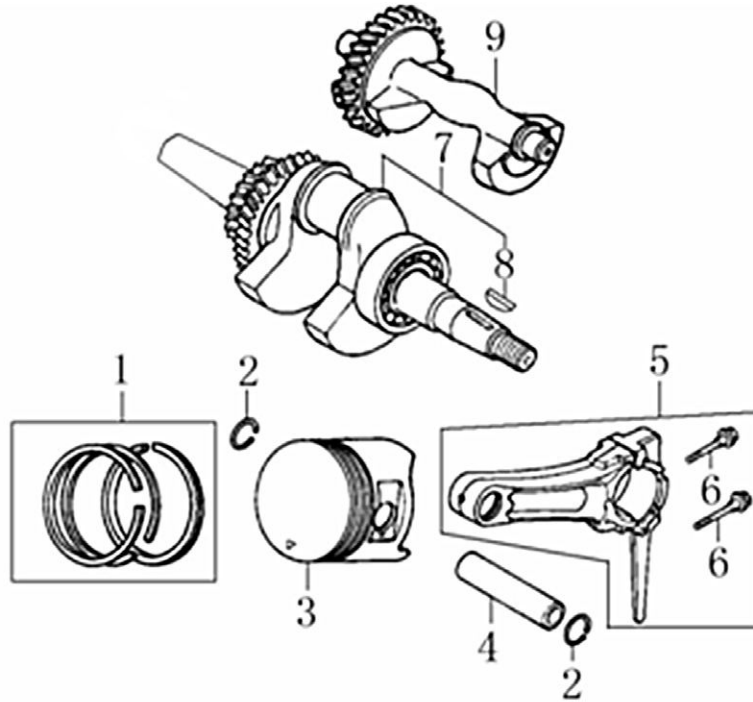

Crankcase

ITEM	PART NO.	QTY.	DESCRIPTION
1	0G84420217	2	BOLT, FLANGE, 6x14
2	0G84420105	1	SWITCH ASSY., OIL LEVEL
3	0G84420118	1	BEARING, RADIAL BALL, 6202
4	0G84420218	1	WASHER, 8x16x1.2
5	0G84420219	1	PIN, LOCK, 10MM
6	0G84420220	1	SHAFT, GOVERNOR ARM
7	0G84420108	1	OIL SEAL, 8x14x4
8	0G84420110	2	BOLT, DRAIN PLUG
9	0G84420109	2	WASHER
10	0G84420216	1	CRANKCASE
11	0G84420267	1	CLIP
12	0G84420194	1	BOLT, FLANGE, 6x12
13	0G84420112	1	ALERT UNIT, OIL
14	0G84420194	1	BOLT, FLANGE, 6x12

389cc ENGINE

Crankcase Cover

ITEM	PART NO.	QTY.	DESCRIPTION
1	0J39430119	1	CAP COMP., OIL FILLER
2	0G84420221	1	GOVERNOR ASSY.
3	0G84420118	1	BEARING, RADIAL BALL 6202
4	0G84420117	1	BEARING, RADIAL BALL 6207
5	0G84420228	2	PIN, DOWEL 8×12
6	0G84420115	1	GASKET, CRANKCASE COVER
7	0G84420116	1	OIL SEAL 35×52×7
8	0G84420227	1	CRANKCASE COVER
9	0G84420229	7	BOLT, FLANGE M8×40

Crankshaft and Piston

ITEM	PART NO.	QTY.	DESCRIPTION
1	0J39430121	1	RING SET,PISTON
2	0G84420237	2	CLIP, PISTON PIN
3	0J39430122	1	PISTON
4	0G84420238	1	PIN, PISTON
5	0G84420235	1	CONNECTING ROD ASSY
6	0G84420236	2	BOLT, CONNECTING ROD
7	0G84420230	1	CRANKSHAFT ASSY
8	0J39430123	1	KEY, SPECIAL WOODRUFF
9	0G84420232	1	WEIGHT, BALANCER

389cc ENGINE

Rocker and Camshaft

ITEM	PART NO.	QTY.	DESCRIPTION
1	0J39430124	1	ARM ASSY., ROCKER
2	0J39430125	1	ARM ASSY., ROCKER
3	0G84420122	2	VALVE, ROTATOR
4	0G84420239	4	VALVE, KEEPER
5	0G84420123	2	RETAINER, VALVE SPRING
6	0G84420124	2	SPRING, VALVE
7	0G84420125	1	SEAT, VALVE SPRING
8	0J39430126	1	VALVE ASSY.
9	0G84420128	1	SEAL, VALVE STEM
10	0J39430127	2	PUSH ROD
11	0G84420174	2	LIFTER, VALVE(TAPPET)
12	0G84420175	1	CAMSHAFT ASSY
NOT SHOWN	0K22930113	1	RETAINER, ROCKER ARM SHAFT
NOT SHOWN	0G84420194	1	BOLT, FLANGE, 6X12