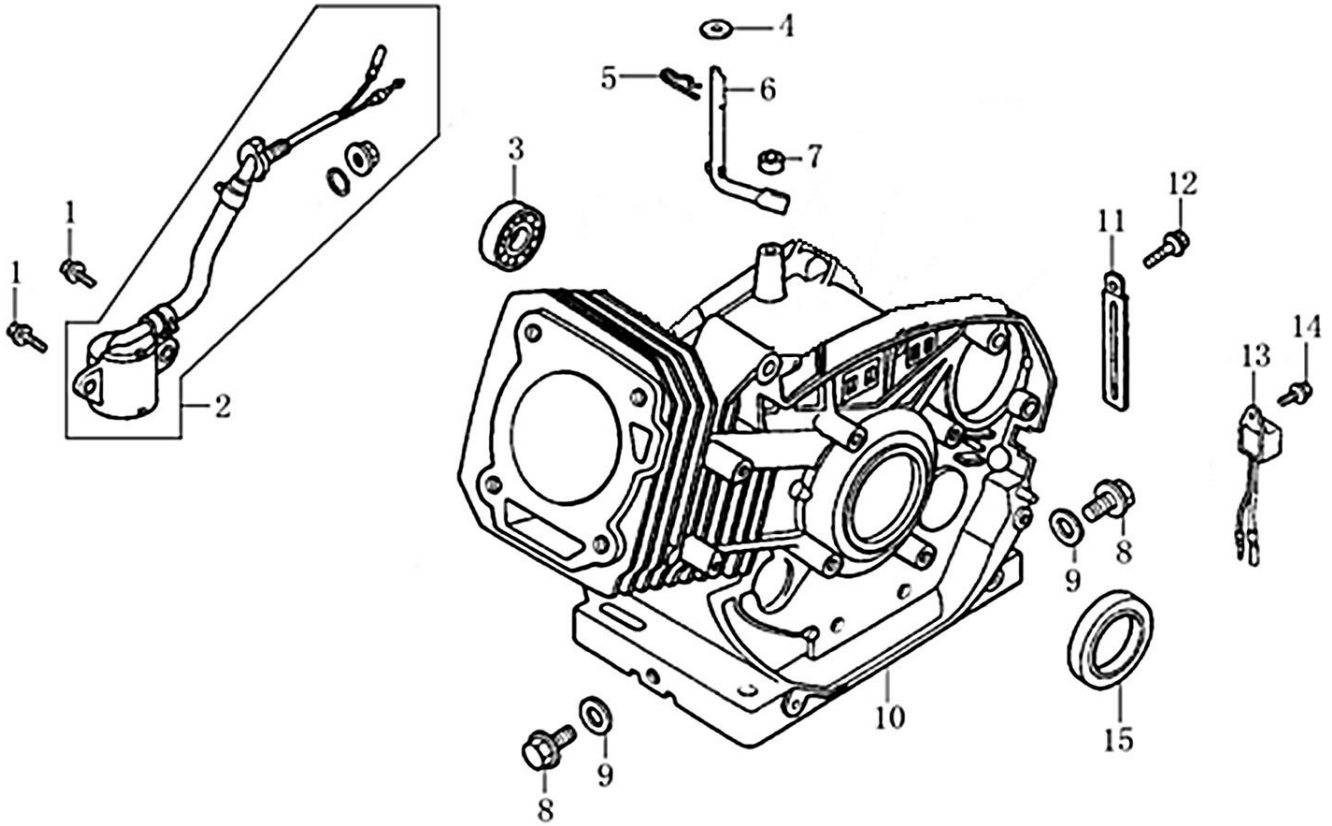

Engine

ITEM	PART NO.	QTY.	DESCRIPTION
1	0G8442E	1	ENGINE, 389CC
2	0J00620100	1	BOLT, FLANGE M5x10
3	0H9761	1	COVER, DUST
4	0G84420194	1	BOLT, FLANGE M6x12
5	0G8442C112	1	BRACKET,AIR CLEANER

389cc ENGINE

Cylinder Head

ITEM	PART NO.	QTY.	DESCRIPTION
1	0J39340111	6	BOLT, FLANGE
2	0J39340112	1	COVER. HEAD
3	0J39340113	1	GASKET, HEAD COVER
4	0J39340114	1	TUBE, BREATHER
5	0G84420211	4	BOLT, FLANGE, 10x80
6	0G84420210	2	BOLT, STUD, EXHAUST
7	0J00620106	1	SPARK PLUG
8	0J39340115	1	HEAD, CYLINDER
9	0J39340116	1	GASKET, CYLINDER HEAD
10	0G84420212	2	PIN, DOWEL
11	0K0090	2	BOLT, STUD, INTAKE
12	0G84420194	1	BOLT, FLANGE M6x12
13	0J39340117	1	SHROUD

Crankcase

ITEM	PART NO.	QTY.	DESCRIPTION
1	0G84420217	2	BOLT, FLANGE, 6x14
2	0G84420105	1	SWITCH ASSY., OIL LEVEL
3	0G84420118	1	BEARING, RADIAL BALL, 6202
4	0G84420218	1	WASHER, 8x16x1.2
5	0G84420219	1	PIN, LOCK, 10MM
6	0G84420220	1	SHAFT, GOVERNOR ARM
7	0G84420108	1	OIL SEAL, 8x14x4
8	0G84420110	2	BOLT, DRAIN PLUG
9	0G84420109	2	WASHER
10	0G84420216	1	CRANKCASE
11	0G84420267	1	CLIP
12	0G84420194	1	BOLT, FLANGE, 6x12
13	0G84420112	1	ALERT UNIT, OIL
14	0G84420194	1	BOLT, FLANGE, 6x12

389cc ENGINE

Rocker and Camshaft

ITEM	PART NO.	QTY.	DESCRIPTION
1	0J39430124	1	ARM ASSY., ROCKER
2	0J39430125	1	ARM ASSY., ROCKER
3	0G84420122	2	VALVE, ROTATOR
4	0G84420239	4	VALVE, KEEPER
5	0G84420123	2	RETAINER, VALVE SPRING
6	0G84420124	2	SPRING, VALVE
7	0G84420125	1	SEAT, VALVE SPRING
8	0J39430126	1	VALVE ASSY.
9	0G84420128	1	SEAL, VALVE STEM
10	0J39430127	2	PUSH ROD
11	0G84420174	2	LIFTER, VALVE(TAPPET)
12	0G84420175	1	CAMSHAFT ASSY
NOT SHOWN	0K22930113	1	RETAINER, ROCKER ARM SHAFT
NOT SHOWN	0G84420194	1	BOLT, FLANGE, 6X12