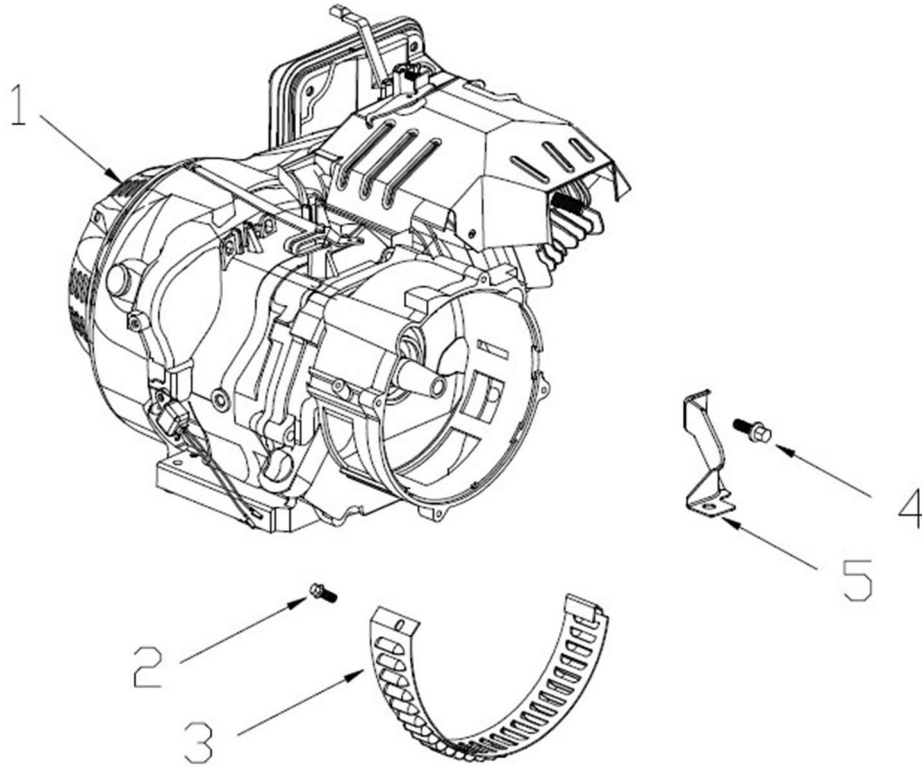

Engine

ITEM	PART NO.	QTY.	DESCRIPTION
1	0G8442E	1	ENGINE, 389CC
2	0J00620100	1	BOLT, FLANGE M5x10
3	0H9761	1	COVER, DUST
4	0G84420194	1	BOLT, FLANGE M6x12
5	0G8442C112	1	BRACKET,AIR CLEANER

389cc ENGINE

Cylinder Head

ITEM	PART NO.	QTY.	DESCRIPTION
1	0J39340111	6	BOLT, FLANGE
2	0J39340112	1	COVER. HEAD
3	0J39340113	1	GASKET, HEAD COVER
4	0J39340114	1	TUBE, BREATHER
5	0G84420211	4	BOLT, FLANGE, 10x80
6	0G84420210	2	BOLT, STUD, EXHAUST
7	0J00620106	1	SPARK PLUG
8	0J39340115	1	HEAD, CYLINDER
9	0J39340116	1	GASKET, CYLINDER HEAD
10	0G84420212	2	PIN, DOWEL
11	0K0090	2	BOLT, STUD, INTAKE
12	0G84420194	1	BOLT, FLANGE M6x12
13	0J39340117	1	SHROUD

389cc ENGINE

Crankcase Cover

ITEM	PART NO.	QTY.	DESCRIPTION
1	0J39430119	1	CAP COMP., OIL FILLER
2	0G84420221	1	GOVERNOR ASSY.
3	0G84420118	1	BEARING, RADIAL BALL 6202
4	0G84420117	1	BEARING, RADIAL BALL 6207
5	0G84420228	2	PIN, DOWEL 8×12
6	0G84420115	1	GASKET, CRANKCASE COVER
7	0G84420116	1	OIL SEAL 35×52×7
8	0G84420227	1	CRANKCASE COVER
9	0G84420229	7	BOLT, FLANGE M8×40

389cc ENGINE

Rocker and Camshaft

ITEM	PART NO.	QTY.	DESCRIPTION
1	0J39430124	1	ARM ASSY., ROCKER
2	0J39430125	1	ARM ASSY., ROCKER
3	0G84420122	2	VALVE, ROTATOR
4	0G84420239	4	VALVE, KEEPER
5	0G84420123	2	RETAINER, VALVE SPRING
6	0G84420124	2	SPRING, VALVE
7	0G84420125	1	SEAT, VALVE SPRING
8	0J39430126	1	VALVE ASSY.
9	0G84420128	1	SEAL, VALVE STEM
10	0J39430127	2	PUSH ROD
11	0G84420174	2	LIFTER, VALVE(TAPPET)
12	0G84420175	1	CAMSHAFT ASSY
NOT SHOWN	0K22930113	1	RETAINER, ROCKER ARM SHAFT
NOT SHOWN	0G84420194	1	BOLT, FLANGE, 6X12