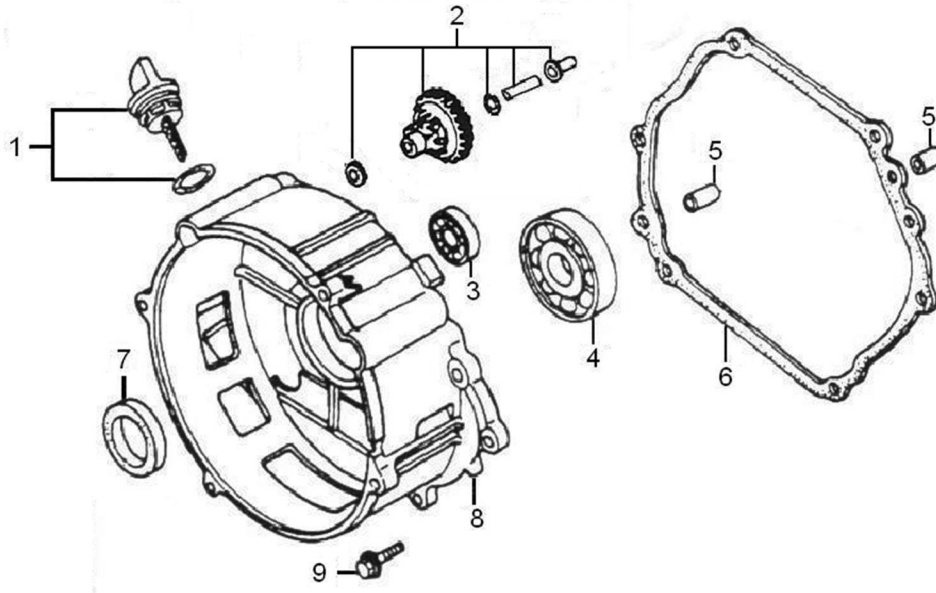

389cc ENGINE

Crankcase Cover

ITEM	PART NO.	QTY.	DESCRIPTION
1	0G9799	1	OIL DIPSTICK W/ O-RING (ORANGE)
2	0G8442F112	1	GOVERNOR ASSY
3	0G84420118	1	BEARING, RADIAL BALL 6202
4	0G84420117	1	BEARING, RADIAL BALL 6207
5	0G84420228	2	PIN, DOWEL 8×12
6	0G84420115	1	GASKET, CASE COVER
7	0G84420116	1	OIL SEAL 35×52×7
8	0G84420227	1	COVER, CRANKCASE
9	0G84420229	7	BOLT, FLANGE M8×40