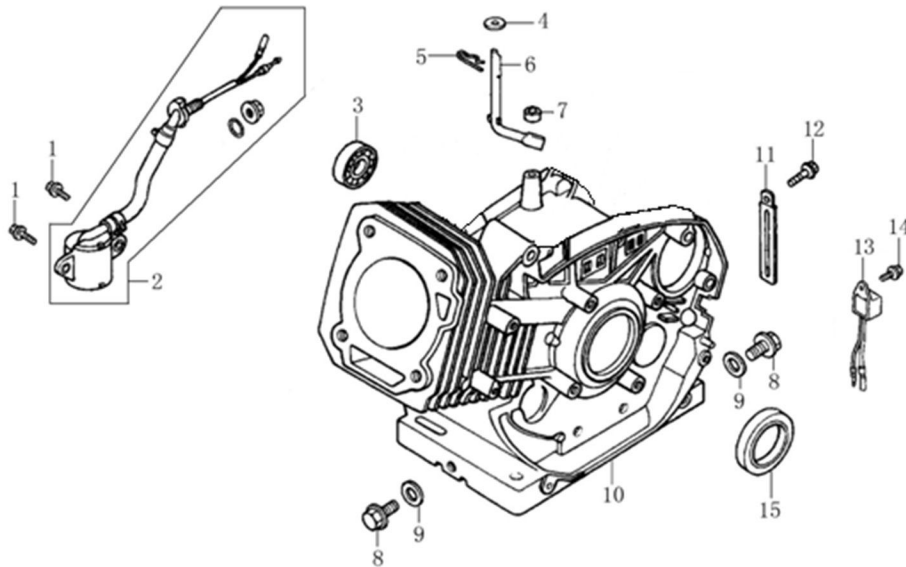

Engine

ITEM	PART NO.	QTY.	DESCRIPTION
1	0G8442F	1	ENGINE 389 PS W/ REGULATOR
Not Shown	0G8442F0SM		389CC GASEOUS ENG (G19) SM KIT

## Cylinder Head

ITEM	PART NO.	QTY.	DESCRIPTION
1	0J35240147	6	BOLT, FLANGE
2	0J39340112	1	COVER, HEAD
3	0J39340113	1	GASKET, HEAD COVER
4	0J39340114	1	TUBE, BREATHER
5	0G84420211	4	BOLT, FLANGE 10x80
6	0G84420210	2	BOLT, STUD EXHAUST
7	0J00620106	1	SPARK PLUG
8	0G8442F110	1	CYLINDER HEAD
9	0J39340116	1	GASKET, CYLINDER
10	0G84420212	2	PIN
11	0K0090	2	BOLT, STUD INTAKE
12	0G84420194	1	BOLT, FLANGE M6x12
13	0J39340117	1	SHROUD
14	0G9028	1	GASKET, EXHAUST CYLINDER
15	0J35220161	2	NUT, M8
16	0G8442F111	1	MANIFOLD, EXHAUST

Crankcase

ITEM	PART NO.	QTY.	DESCRIPTION
1	0G84420217	2	BOLT, FLANGE 6x14
2	0G84420105	1	SWITCH ASSY., OIL LEVEL
3	0G84420118	1	BEARING, RADIAL BALL 6202
4	0G84420218	1	WASHER, 8x16x1.2
5	0G84420219	1	PIN, LOCK 10mm
6	0G84420220	1	SHAFT, GOVERNOR ARM
7	0G84420108	1	OIL SEAL, 8x14x4
8	0G84420110	2	BOLT, DRAIN PLUG
9	0G84420109	2	WASHER
10	0G84420216	1	CRANKCASE
11	0J35250337	1	CABLE CLEAT
12	0G84420194	1	BOLT, FLANGE 6x12
13	0G84420112	1	ALERT UNIT, LOW OIL
14	0G84420194	1	BOLT, FLANGE 6x12
15	0G84420116	1	OIL SEAL 35x52x7

## Rocker and Camshaft

ITEM	PART NO.	QTY.	DESCRIPTION
1	0J39430124	1	ROCKER ARM (EXHAUST)
2	0J39430125	1	ROCKER ARM (INTAKE)
3	0J93060101	2	ROCKER SHAFT
4	0J93060102	4	ROCKER LOCKER
5	0G8442F114	1	CAMSHAFT ASSY
6	0G84420122	2	ROTATOR, VALVE
7	0J35240114	4	VALVE LOCKER
8	0G84420123	2	RETAINER, VALVE SPRING
9	0G84420124	2	SPRING, VALVE
10	0G84420125	1	SEAT, VALVE SPRING
11	0G84420128	1	SEAL, VALVE STEM INTAKE VALVE
12	0J39430126	1	VALVES, INTAKE&EXHAUST SET OF 2
15	0J39430127	2	PUSH ROD
16	0G84420174	2	LIFTER, VALVE