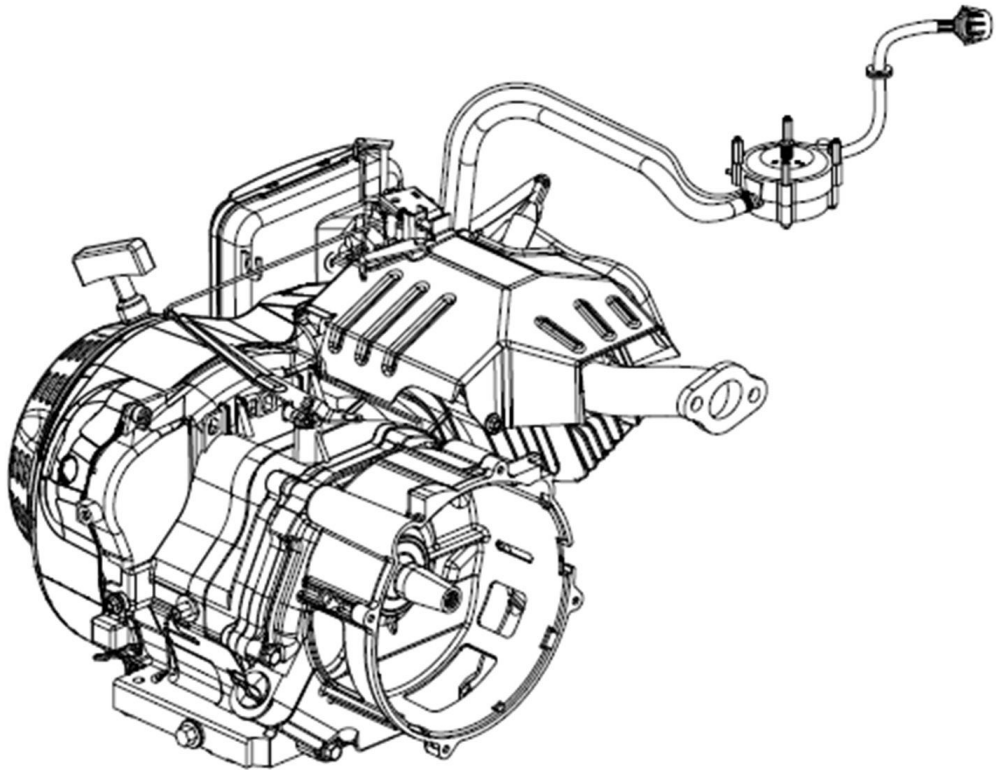

## 389cc (G19)

## Cylinder Head

ITEM	PART NO.	QTY.	DESCRIPTION
1	0J35240147	6	BOLT, FLANGE
2	0J39340112	1	COVER, HEAD
3	0J39340113	1	GASKET, HEAD COVER
4	0J39340114	1	TUBE, BREATHER
5	0G84420211	4	BOLT, FLANGE 10x80
6	0G84420210	2	BOLT, STUD EXHAUST
7	0J00620106	1	SPARK PLUG
8	0G8442F110	1	CYLINDER HEAD
9	0J39340116	1	GASKET, CYLINDER
10	0G84420212	2	PIN
11	0K0090	2	BOLT, STUD INTAKE
12	0G84420194	1	BOLT, FLANGE M6x12
13	0J39340117	1	SHROUD
14	0G9028	1	GASKET, EXHAUST CYLINDER
15	0J35220161	2	NUT, M8
16	0G8442F111	1	MANIFOLD, EXHAUST

# 389cc ENGINE