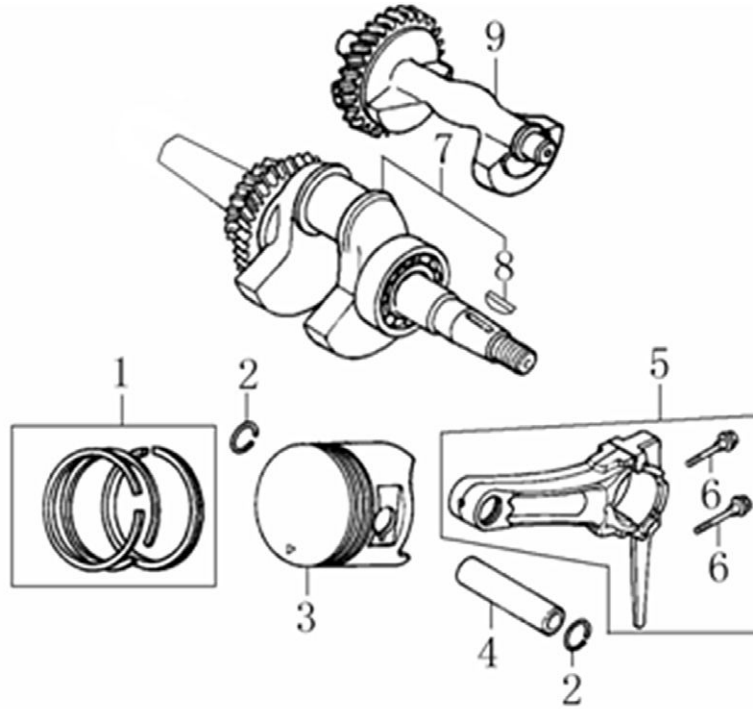

## Cylinder Head

ITEM	PART NO.	QTY.	DESCRIPTION
1	0J35240147	6	BOLT, FLANGE
2	0J39340112	1	COVER, HEAD
3	0J39340113	1	GASKET, HEAD COVER
4	0J39340114	1	TUBE, BREATHER
5	0G84420211	4	BOLT, FLANGE 10x80
6	0G84420210	2	BOLT, STUD EXHAUST
7	0J00620106	1	SPARK PLUG
8	0G8442F110	1	CYLINDER HEAD
9	0J39340116	1	GASKET, CYLINDER
10	0G84420212	2	PIN
11	0K0090	2	BOLT, STUD INTAKE
12	0G84420194	1	BOLT, FLANGE M6x12
13	0J39340117	1	SHROUD
14	0G9028	1	GASKET, EXHAUST CYLINDER
15	0J35220161	2	NUT, M8
16	0G8442F111	1	MANIFOLD, EXHAUST

## Crankcase Cover

ITEM	PART NO.	QTY.	DESCRIPTION
1	0G9799	1	OIL DIPSTICK W/ O-RING (ORANGE)
2	0G8442F112	1	GOVERNOR ASSY
3	0G84420118	1	BEARING, RADIAL BALL 6202
4	0G84420117	1	BEARING, RADIAL BALL 6207
5	0G84420228	2	PIN, DOWEL 8×12
6	0G84420115	1	GASKET, CASE COVER
7	0G84420116	1	OIL SEAL 35×52×7
8	0G84420227	1	COVER, CRANKCASE
9	0G84420229	7	BOLT, FLANGE M8×40

Crankshaft and Piston

ITEM	PART NO.	QTY.	DESCRIPTION
1	0J39430121	1	RING SET, PISTON
2	0G84420237	2	CLIP, PISTON PIN RETAINER
3	0J39430122	1	PISTON
4	0G84420238	1	PIN, PISTON
5	0J93060100	1	ROD ASSY, CONNECTING
6	0G84420236	2	BOLT, CONNECTING ROD
7	0G84420230	1	CRANKSHAFT ASSY
8	0G84420119	1	KEY, SPECIAL WOODRUFF
9	0G84420232	1	WEIGHT, BALANCER

## Rocker and Camshaft

ITEM	PART NO.	QTY.	DESCRIPTION
1	0J39430124	1	ROCKER ARM (EXHAUST)
2	0J39430125	1	ROCKER ARM (INTAKE)
3	0J93060101	2	ROCKER SHAFT
4	0J93060102	4	ROCKER LOCKER
5	0G8442F114	1	CAMSHAFT ASSY
6	0G84420122	2	ROTATOR, VALVE
7	0J35240114	4	VALVE LOCKER
8	0G84420123	2	RETAINER, VALVE SPRING
9	0G84420124	2	SPRING, VALVE
10	0G84420125	1	SEAT, VALVE SPRING
11	0G84420128	1	SEAL, VALVE STEM INTAKE VALVE
12	0J39430126	1	VALVES, INTAKE&EXHAUST SET OF 2
15	0J39430127	2	PUSH ROD
16	0G84420174	2	LIFTER, VALVE