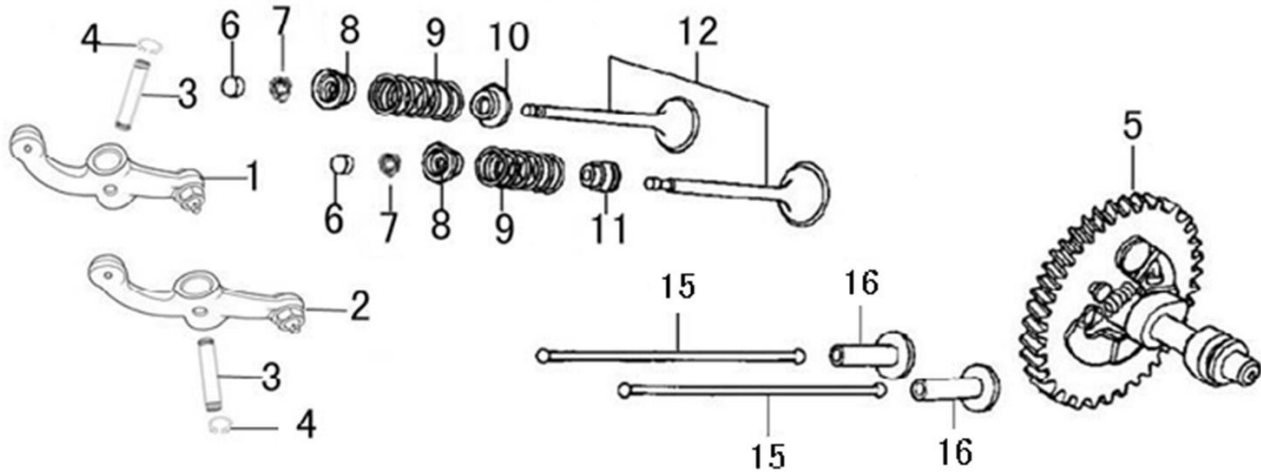

## Crankcase Cover

ITEM	PART NO.	QTY.	DESCRIPTION
1	0G9799	1	OIL DIPSTICK W/ O-RING (ORANGE)
2	0G8442F112	1	GOVERNOR ASSY
3	0G84420118	1	BEARING, RADIAL BALL 6202
4	0G84420117	1	BEARING, RADIAL BALL 6207
5	0G84420228	2	PIN, DOWEL 8×12
6	0G84420115	1	GASKET, CASE COVER
7	0G84420116	1	OIL SEAL 35×52×7
8	0G84420227	1	COVER, CRANKCASE
9	0G84420229	7	BOLT, FLANGE M8×40

Crankshaft and Piston

ITEM	PART NO.	QTY.	DESCRIPTION
1	0J39430121	1	RING SET, PISTON
2	0G84420237	2	CLIP, PISTON PIN RETAINER
3	0J39430122	1	PISTON
4	0G84420238	1	PIN, PISTON
5	0J93060100	1	ROD ASSY, CONNECTING
6	0G84420236	2	BOLT, CONNECTING ROD
7	0G84420230	1	CRANKSHAFT ASSY
8	0G84420119	1	KEY, SPECIAL WOODRUFF
9	0G84420232	1	WEIGHT, BALANCER

## Rocker and Camshaft

ITEM	PART NO.	QTY.	DESCRIPTION
1	0J39430124	1	ROCKER ARM (EXHAUST)
2	0J39430125	1	ROCKER ARM (INTAKE)
3	0J93060101	2	ROCKER SHAFT
4	0J93060102	4	ROCKER LOCKER
5	0G8442F114	1	CAMSHAFT ASSY
6	0G84420122	2	ROTATOR, VALVE
7	0J35240114	4	VALVE LOCKER
8	0G84420123	2	RETAINER, VALVE SPRING
9	0G84420124	2	SPRING, VALVE
10	0G84420125	1	SEAT, VALVE SPRING
11	0G84420128	1	SEAL, VALVE STEM INTAKE VALVE
12	0J39430126	1	VALVES, INTAKE&EXHAUST SET OF 2
15	0J39430127	2	PUSH ROD
16	0G84420174	2	LIFTER, VALVE