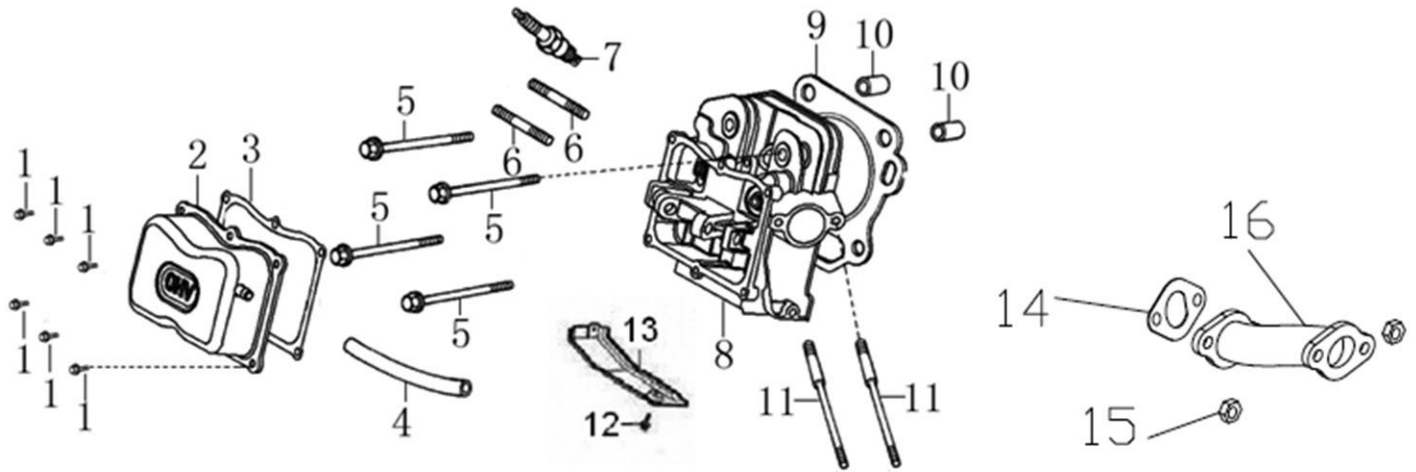

## Cylinder Head

ITEM	PART NO.	QTY.	DESCRIPTION
1	0J35240147	6	BOLT, FLANGE
2	0J39340112	1	COVER, HEAD
3	0J39340113	1	GASKET, HEAD COVER
4	0J39340114	1	TUBE, BREATHER
5	0G84420211	4	BOLT, FLANGE 10x80
6	0G84420210	2	BOLT, STUD EXHAUST
7	0J00620106	1	SPARK PLUG
8	0G8442F110	1	CYLINDER HEAD
9	0J39340116	1	GASKET, CYLINDER
10	0G84420212	2	PIN
11	0K0090	2	BOLT, STUD INTAKE
12	0G84420194	1	BOLT, FLANGE M6x12
13	0J39340117	1	SHROUD
14	0G9028	1	GASKET, EXHAUST CYLINDER
15	0J35220161	2	NUT, M8
16	0G8442F111	1	MANIFOLD, EXHAUST

Crankcase

ITEM	PART NO.	QTY.	DESCRIPTION
1	0G84420217	2	BOLT, FLANGE 6x14
2	0G84420105	1	SWITCH ASSY., OIL LEVEL
3	0G84420118	1	BEARING, RADIAL BALL 6202
4	0G84420218	1	WASHER, 8x16x1.2
5	0G84420219	1	PIN, LOCK 10mm
6	0G84420220	1	SHAFT, GOVERNOR ARM
7	0G84420108	1	OIL SEAL, 8x14x4
8	0G84420110	2	BOLT, DRAIN PLUG
9	0G84420109	2	WASHER
10	0G84420216	1	CRANKCASE
11	0J35250337	1	CABLE CLEAT
12	0G84420194	1	BOLT, FLANGE 6x12
13	0G84420112	1	ALERT UNIT, LOW OIL
14	0G84420194	1	BOLT, FLANGE 6x12
15	0G84420116	1	OIL SEAL 35x52x7

Crankshaft and Piston

ITEM	PART NO.	QTY.	DESCRIPTION
1	0J39430121	1	RING SET, PISTON
2	0G84420237	2	CLIP, PISTON PIN RETAINER
3	0J39430122	1	PISTON
4	0G84420238	1	PIN, PISTON
5	0J93060100	1	ROD ASSY, CONNECTING
6	0G84420236	2	BOLT, CONNECTING ROD
7	0G84420230	1	CRANKSHAFT ASSY
8	0G84420119	1	KEY, SPECIAL WOODRUFF
9	0G84420232	1	WEIGHT, BALANCER

## Rocker and Camshaft

ITEM	PART NO.	QTY.	DESCRIPTION
1	0J39430124	1	ROCKER ARM (EXHAUST)
2	0J39430125	1	ROCKER ARM (INTAKE)
3	0J93060101	2	ROCKER SHAFT
4	0J93060102	4	ROCKER LOCKER
5	0G8442F114	1	CAMSHAFT ASSY
6	0G84420122	2	ROTATOR, VALVE
7	0J35240114	4	VALVE LOCKER
8	0G84420123	2	RETAINER, VALVE SPRING
9	0G84420124	2	SPRING, VALVE
10	0G84420125	1	SEAT, VALVE SPRING
11	0G84420128	1	SEAL, VALVE STEM INTAKE VALVE
12	0J39430126	1	VALVES, INTAKE&EXHAUST SET OF 2
15	0J39430127	2	PUSH ROD
16	0G84420174	2	LIFTER, VALVE