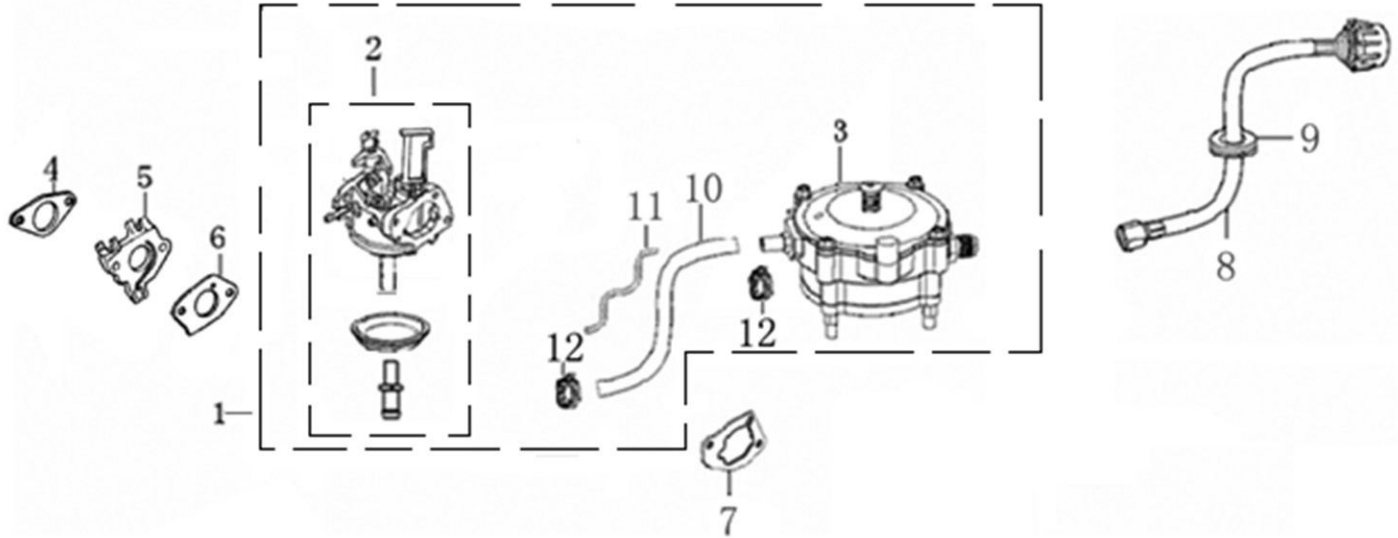

389cc ENGINE

Carburetor

ITEM	PART NO.	QTY.	DESCRIPTION
1	0G8442F120	1	ASSY, REGULATOR - CARBURETOR
2	0G8442F121	1	CARBURETOR
3	0G8442F124	1	REGULATOR HIGH PRESSURE 180DEG
4	0G84420144	1	GASKET, INSULATOR
5	0J25910112	1	INSULATOR, CARBURETOR
6	0G9916	1	GASKET, CARBURETOR
7	0G84420156	1	GASKET, AIR CLEANER
8	0G8442F122	1	HOSE, FUEL TANK TO REGULATOR
9	0F9504	1	GROMMET 5/8"X 1 1/8"X 5/16"
10	0J6058	1	HOSE, FUEL LP REGULATOR
11	0J6057	1	HOSE, VENT
12	048031J	2	CLAMP, HOSE