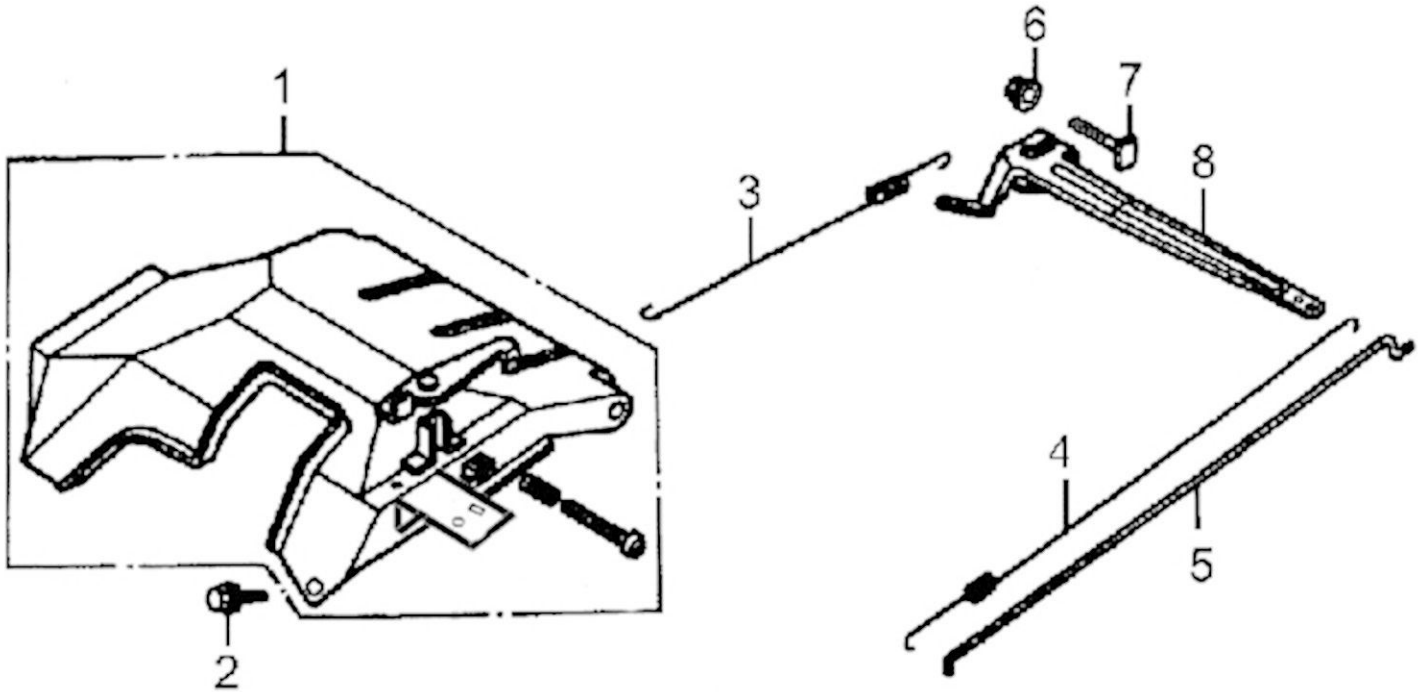

Governor

ITEM	PART NO.	QTY.	DESCRIPTION
1	0G8442F123	1	BRACKET HOUSING ASSY.
2	0G84420194	3	BOLT, FLANGE 6x12
3	0J39430131	1	SPRING, GOVERNOR A
4	0J39430132	1	SPRING, ANTI-LASH
5	0J39430133	1	ROD, GOVERNOR
6	0G84420196	1	NUT, FLANGE, M6
7	0G84420197	1	BOLT, GOVERNOR ARM
8	0G84420198	1	ARM, GOVERNOR