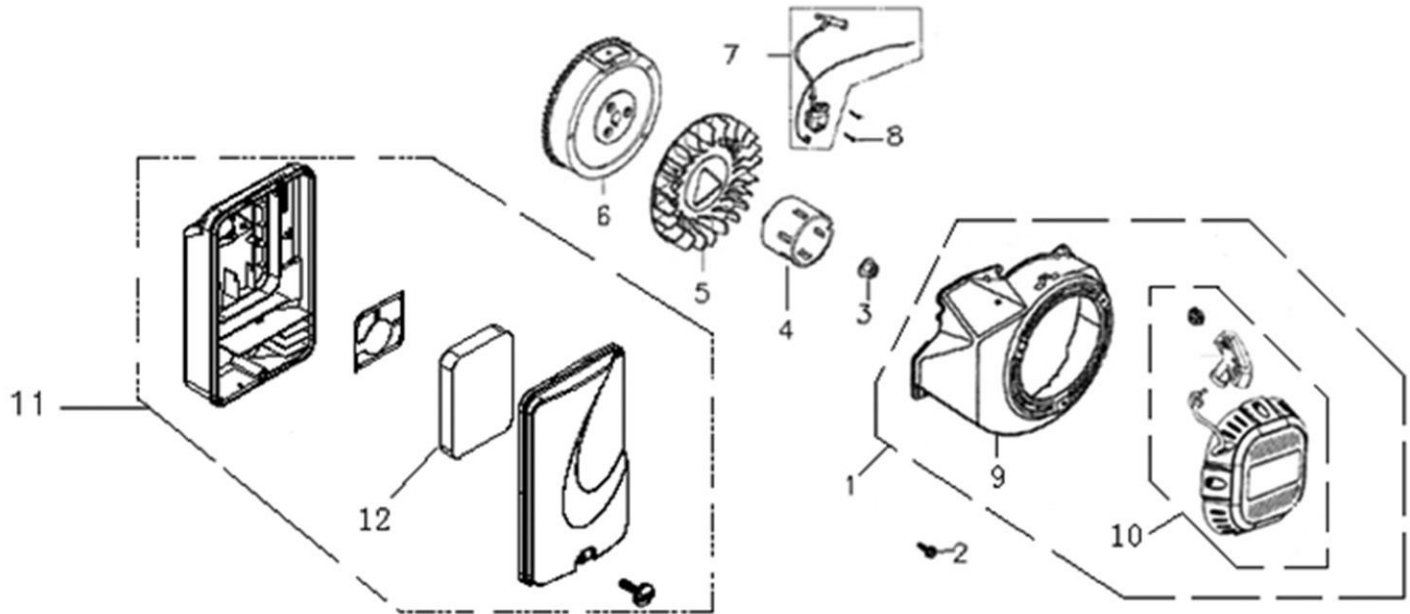

Starter and Air Cleaner

ITEM	PART NO.	QTY.	DESCRIPTION
1	0G8442F117	1	STARTER ASSY., W/HOUSING
2	0G84420194	5	BOLT, FLANGE
3	0G84420149	1	NUT SPECIAL, M16
4	0G84420148	1	PULLEY, STARTER
5	0G84420147	1	FAN, COOLING
6	0J25910111	1	FLYWHEEL
7	0G84420150	1	COIL ASSY, IGNITION
8	0G84420268	2	BOLT, FLANGE
9	0G8442A115	1	HOUSING, BLOWER
10	0J0813A	1	RECOIL COVER ASSY - LEFT PULL
11	0G8442F118	1	CLEANER ASSY, AIR
12	0G8442F119	1	ELEMENT, AIR CLEANER