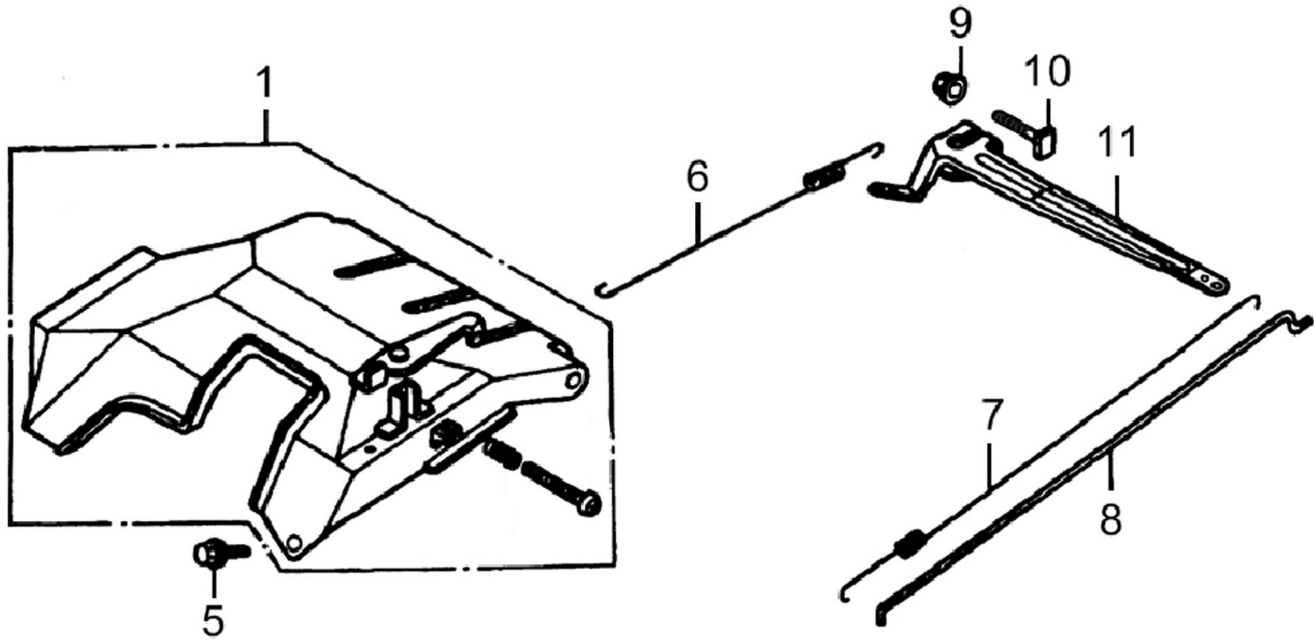

Control System

ITEM	PART NO.	QTY.	DESCRIPTION
1	0G84420190	1	CONTROL ASSY.
5	0G84420194	2	BOLT, FLANGE, 6 X 12
6	0G9917	1	SPRING, GOVERNOR A
7	0G84420161	1	SPRING, GOVERNOR B
8	0G84420195	1	ROD, GOVERNOR
9	0G84420196	1	NUT, FLANGE, 6MM
10	0G84420197	1	BOLT, GOVERNOR ARM
11	0G84420198	1	ARM, GOVERNOR