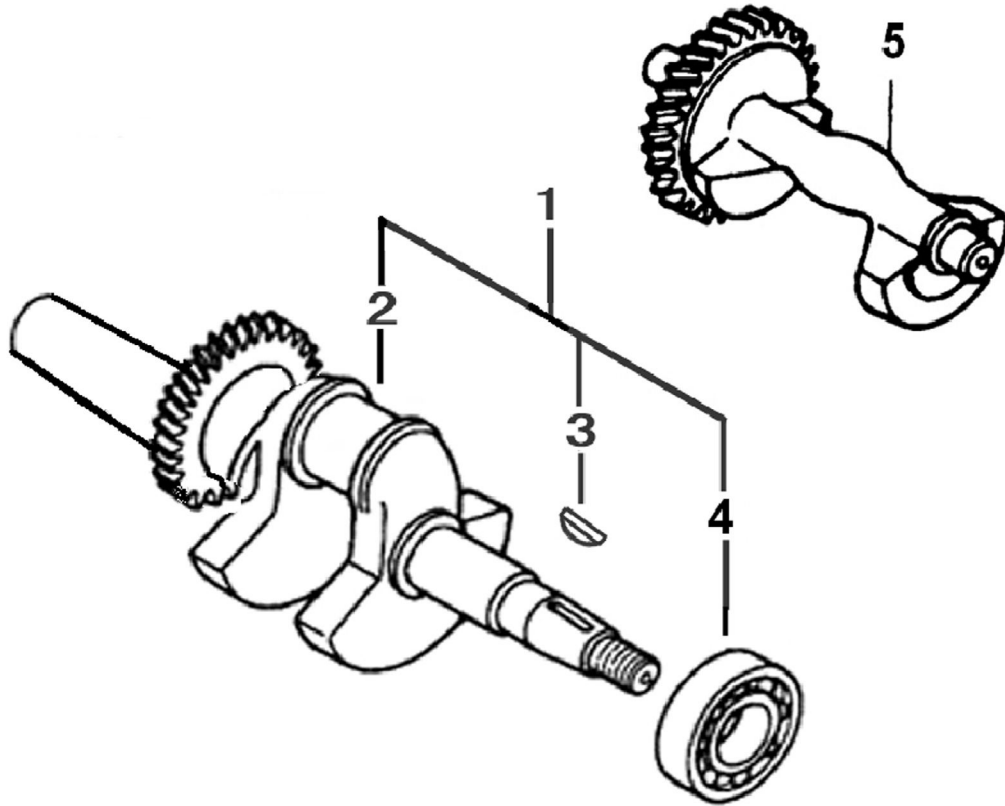

Crankshaft

ITEM	PART NO.	QTY.	DESCRIPTION
1	0G84420230	1	CRANKSHAFT COMPLETE
2	0G84420231	1	CRANKSHAFT
3	0G84420119	1	KEY, SPECIAL WOODRUFF
4	0G84420117	1	BEARING, RADIAL BALL, 6207
5	0G84420232	1	WEIGHT, BALANCER