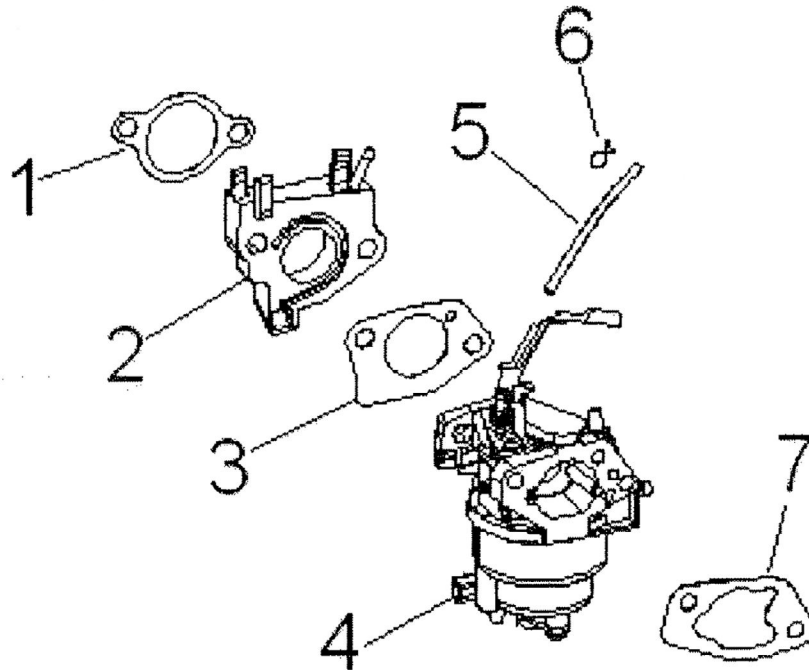

Carburetor

ITEM	PART NO.	QTY.	DESCRIPTION
1	0G84420144	2	GASKET, INSULATOR
2	0G84420145	1	SPACER, CARBURETOR
3	0G9916	1	GASKET, CARBURETOR
4	0J2451	1	CARBURETOR ASSY.
5	0G9757	1	HOSE, CARBURETOR
6	048031B	4	CLIP, FUEL HOSE
7	0G84420156	1	GASKET, CARBURETOR