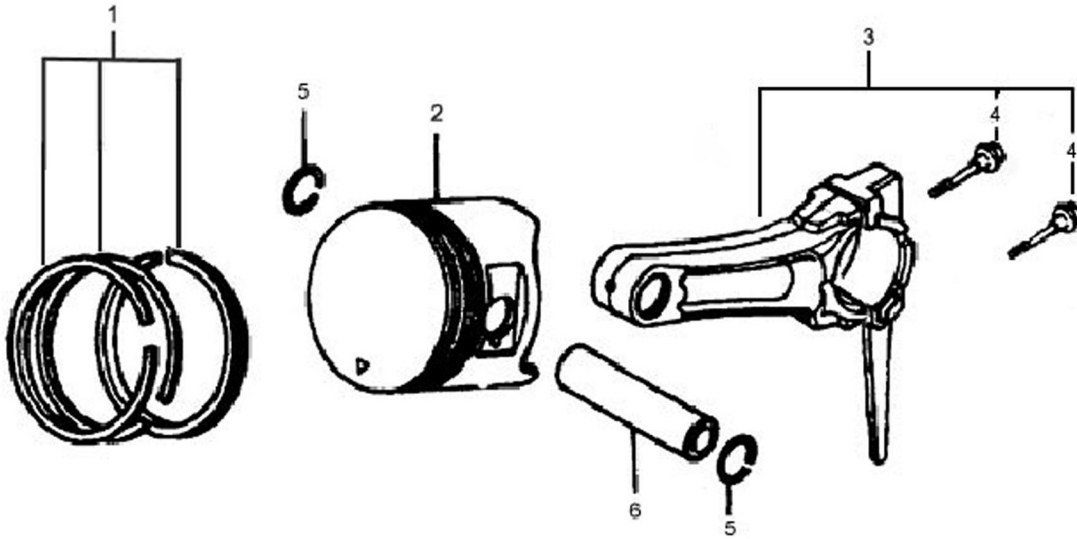

Piston/Connecting Rod

ITEM	PART NO.	QTY.	DESCRIPTION
1	0G84420233	1	RING SET, PISTON
2	0G84420234	1	PISTON
3	0G84420235	1	ROD ASSY, CONNECTING
4	0G84420236	2	BOLT, CONNECTING ROD
5	0G84420237	2	RETAINER, PISTON PIN
6	0G84420238	1	PIN, PISTON