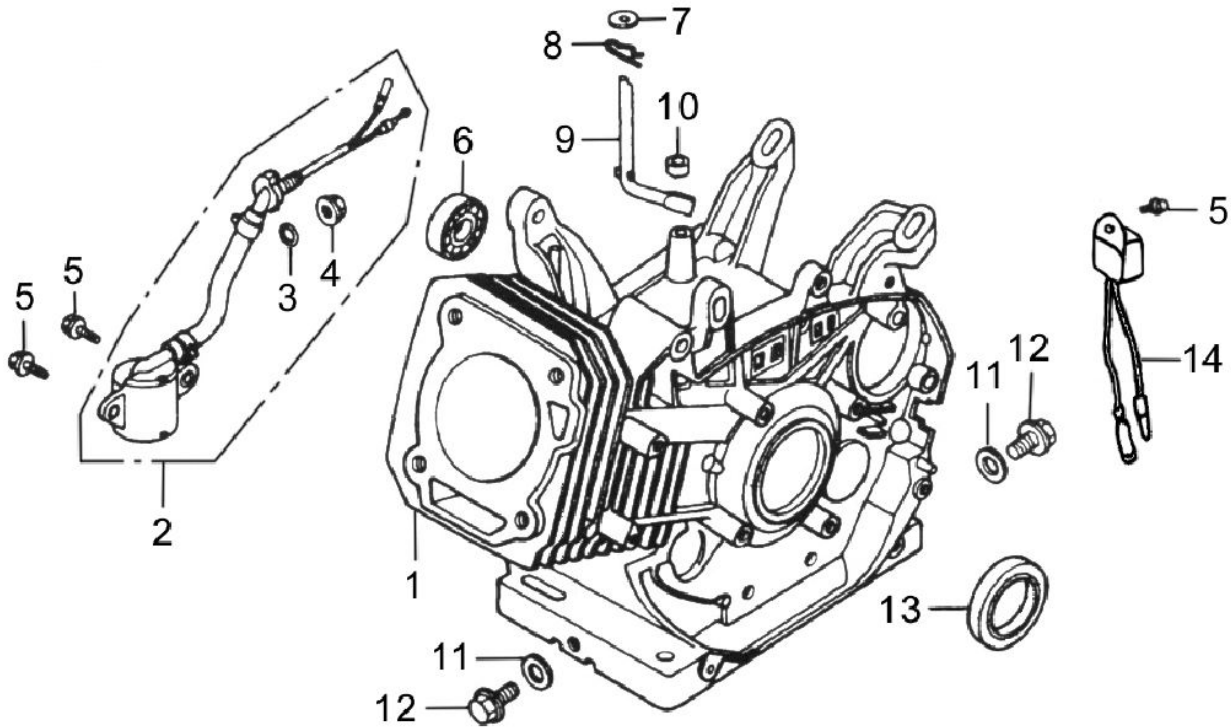

Cylinder Head

ITEM	PART NO.	QTY.	DESCRIPTION
1	0G84420208	1	HEAD, CYLINDER
2	0G84420185	1	BOLT, HEAD COVER, COMPLETE
3	0G9918	1	COVER, HEAD
4	0G84420209	2	BOLT, STUD, INTAKE
5	0G84420210	2	BOLT, STUD, EXHAUST
6	0G84420101	1	PLUG, SPARK
7	0G9919	1	GASKET, HEAD COVER
8	0G84420102	1	GASKET, CYLINDER HEAD
9	0G84420211	4	BOLT, FLANGED, CYLINDER HEAD
10	0G84420103	1	TUBE, BREATHER
11	0G84420212	2	PIN, DOWEL
12	0G84420213	1	BOLT, HEAD COVER
13	0G84420214	1	WASHER, HEAD COVER BOLT
14	0G84420104	1	O-RING, HEAD COVER BOLT
15	0G84420194	1	BOLT, SHROUD
16	0G84420215	1	SHROUD
NOT SHOWN	0G844200SM	1	389CC GASOLINE SM KIT

389cc ENGINE

Crankcase

ITEM	PART NO.	QTY.	DESCRIPTION
1	0G84420216	1	CRANKCASE
2	0G84420105	1	SWITCH ASSY., OIL LEVEL
3	0G84420106	1	O-RING FOR OIL SWITCH
4	0G84420107	1	NUT, FLANGE
5	0G84420217	3	BOLT, FLANGE
6	0G84420118	1	BEARING, RADIAL BALL 6202
7	0G84420218	1	WASHER, PLAIN 8 x 16 x 1.2
8	0G84420219	1	PIN, LOCK
9	0G84420220	1	SHAFT, GOVERNOR ARM
10	0G84420108	1	SEAL, OIL 8 x 14 x 4
11	0G84420109	2	WASHER, DRAIN PLUG 12 x 20 x 2
12	0G84420110	2	BOLT, DRAIN PLUG M12 x 1.5 x 15
13	0G84420116	1	SEAL, OIL 35 x 52 x 7
14	0G84420112	1	ALERT UNIT, OIL

389cc ENGINE

Camshaft

ITEM	PART NO.	QTY.	DESCRIPTION
1	0G84420170	2	NUT, PIVOT ADJUSTING
2	0G84420171	2	PIVOT, ROCKER ARM
3	0G84420120	2	ARM, ROCKER
4	0G84420172	2	BOLT, PIVOT
5	0G84420173	1	PLATE ASSY.
6	0G84420121	2	ROD, PUSH
7	0G84420174	2	LIFTER, VALVE
8	0G84420175	1	CAMSHAFT ASSY.
9	0G84420122	1	ROTATOR, VALVE
10	0G84420239	4	LOCKER, VALVE
11	0G84420123	1	RETAINER, EX. VALVE SPRING
12	0G84420124	2	SPRING, VALVE
13	0G84420125	1	SEAT, VALVE SPRING
14	0G84420126	1	VALVE, EXHAUST
15	0G84420127	1	VALVE, INTAKE
16	0G84420128	1	SEAL, VALVE STEM