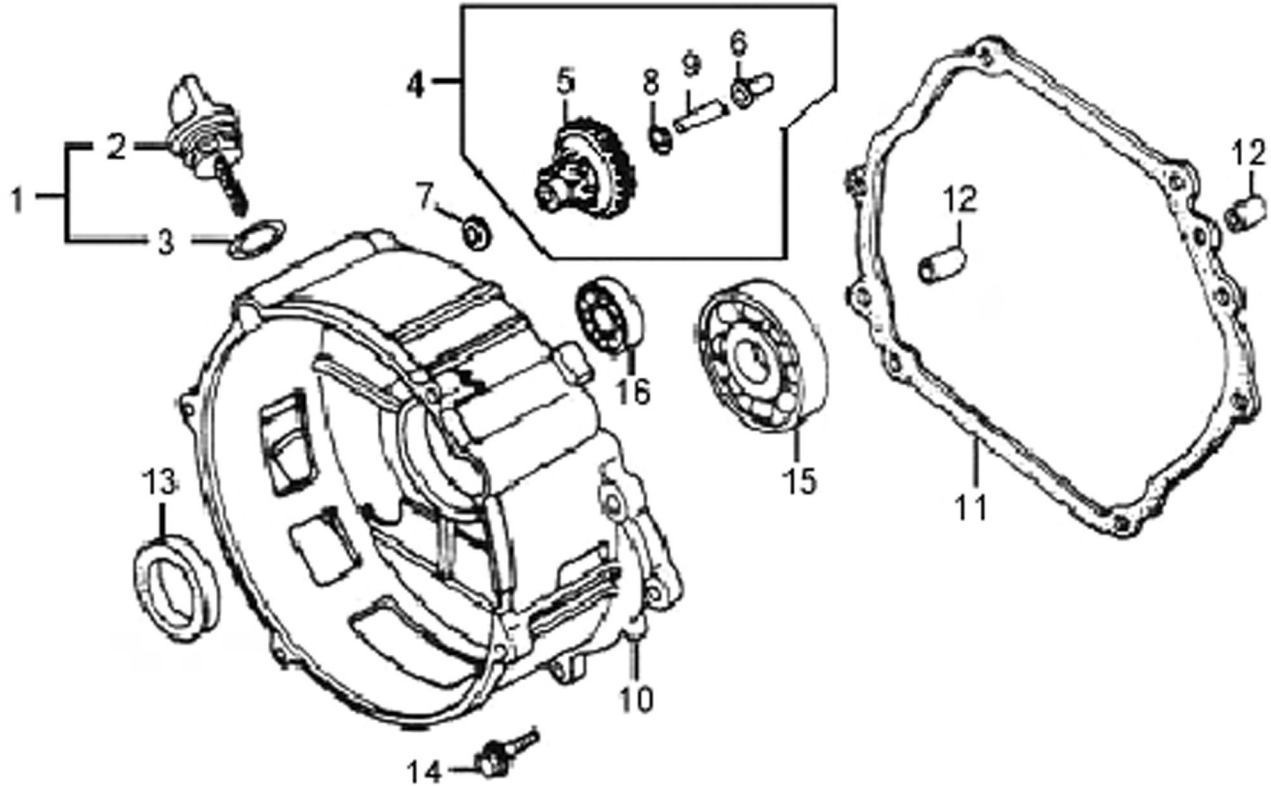

389cc ENGINE

Crankcase

ITEM	PART NO.	QTY.	DESCRIPTION
1	0G84420216	1	CRANKCASE
2	0G84420105	1	SWITCH ASSY., OIL LEVEL
3	0G84420106	1	O-RING FOR OIL SWITCH
4	0G84420107	1	NUT, FLANGE
5	0G84420217	3	BOLT, FLANGE
6	0G84420118	1	BEARING, RADIAL BALL 6202
7	0G84420218	1	WASHER, PLAIN 8 x 16 x 1.2
8	0G84420219	1	PIN, LOCK
9	0G84420220	1	SHAFT, GOVERNOR ARM
10	0G84420108	1	SEAL, OIL 8 x 14 x 4
11	0G84420109	2	WASHER, DRAIN PLUG 12 x 20 x 2
12	0G84420110	2	BOLT, DRAIN PLUG M12 x 1.5 x 15
13	0G84420116	1	SEAL, OIL 35 x 52 x 7
14	0G84420112	1	ALERT UNIT, OIL

Crankcase Cover

ITEM	PART NO.	QTY.	DESCRIPTION
1	0G9799	1	CAP, COMPLETE, OIL FILLER(INC. #2 & #3)
2	0G84420113	1	CAP, OIL FILLER
3	0G84420114	1	O-RING, OIL FILLER CAP
4	0G84420221	1	GOVERNOR ASSY.
5	0G84420222	1	GOVERNOR GEAR
6	0G84420223	1	SLIDER, GOVERNOR
7	0G84420224	1	WASHER, PLAIN
8	0G84420225	1	CLIP, GOVERNOR SHAFT
9	0G84420226	1	SHAFT, GOVERNOR
10	0G84420227	1	CRANKCASE, COVER
11	0G84420115	1	GASKET, CRANKCASE COVER
12	0G84420228	2	PIN, DOWEL 8 x 12
13	0G84420116	1	SEAL, OIL 35 x 52 x 7
14	0G84420229	7	BOLT, FLANGE M8 x 40
15	0G84420117	1	BEARING, RADIAL BALL 6207
16	0G84420118	1	BEARING, RADIAL BALL 6202

389cc ENGINE

Camshaft

ITEM	PART NO.	QTY.	DESCRIPTION
1	0G84420170	2	NUT, PIVOT ADJUSTING
2	0G84420171	2	PIVOT, ROCKER ARM
3	0G84420120	2	ARM, ROCKER
4	0G84420172	2	BOLT, PIVOT
5	0G84420173	1	PLATE ASSY.
6	0G84420121	2	ROD, PUSH
7	0G84420174	2	LIFTER, VALVE
8	0G84420175	1	CAMSHAFT ASSY.
9	0G84420122	1	ROTATOR, VALVE
10	0G84420239	4	LOCKER, VALVE
11	0G84420123	1	RETAINER, EX. VALVE SPRING
12	0G84420124	2	SPRING, VALVE
13	0G84420125	1	SEAT, VALVE SPRING
14	0G84420126	1	VALVE, EXHAUST
15	0G84420127	1	VALVE, INTAKE
16	0G84420128	1	SEAL, VALVE STEM