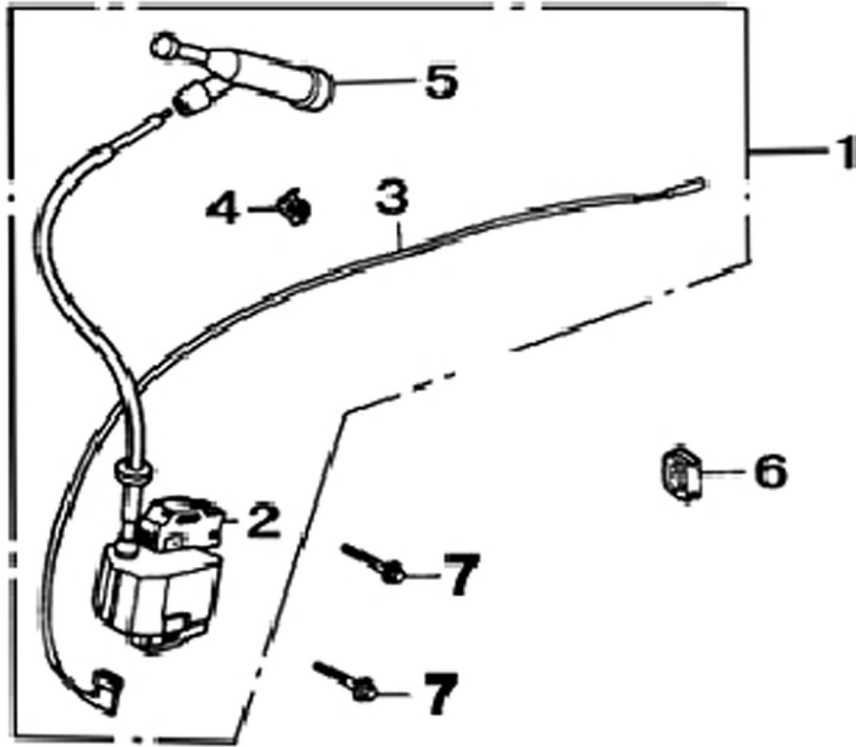

389cc ENGINE

Camshaft

ITEM	PART NO.	QTY.	DESCRIPTION
1	0G84420170	2	NUT, PIVOT ADJUSTING
2	0G84420171	2	PIVOT, ROCKER ARM
3	0G84420120	2	ARM, ROCKER
4	0G84420172	2	BOLT, PIVOT
5	0G84420173	1	PLATE ASSY.
6	0G84420121	2	ROD, PUSH
7	0G84420174	2	LIFTER, VALVE
8	0G84420175	1	CAMSHAFT ASSY.
9	0G84420122	1	ROTATOR, VALVE
10	0G84420239	4	LOCKER, VALVE
11	0G84420123	1	RETAINER, EX. VALVE SPRING
12	0G84420124	2	SPRING, VALVE
13	0G84420125	1	SEAT, VALVE SPRING
14	0G84420126	1	VALVE, EXHAUST
15	0G84420127	1	VALVE, INTAKE
16	0G84420128	1	SEAL, VALVE STEM

Starter

ITEM	PART NO.	QTY.	DESCRIPTION
1	0G9798	1	STARTER ASSY.
2	0G84420129	1	SCREW, SETTING
3	0G84420130	1	GUIDE, RACHET
4	0G84420131	1	SPRING, FRICTION
5	0G84420132	2	RATCHET, STARTER
6	0G84420133	2	SPRING, RETURN
7	0G84420134	1	REEL, RECOIL STARTER
8	0G84420135	1	SPRING, RECOIL STARTER
9	0G84420136	1	COVER, COMPLETE, FAN
10	0G84420137	1	ROPE
11	0G84420138	1	KNOB, RECOIL STARTER
12	0G84420240	3	WASHER
13	0G84420241	3	BOLT, 6 X 8
14	0G84420139	1	COVER, COMPLETE, FAN, SHROUD
15	0G9911	1	ON/OFF SWITCH, RED ROTARY
16	0G84420242	1	STARTER COMPLETE, RECOIL
17	0G84420194	5	BOLT, FLANGE, M6 X 12
18	0G84420141	1	CLIP, WIRE HARNESS

Carburetor

ITEM	PART NO.	QTY.	DESCRIPTION
1	0G84420144	2	GASKET, INSULATOR
2	0G84420145	1	SPACER, CARBURETOR
3	0G9916	1	GASKET, CARBURETOR
4	0J2451	1	CARBURETOR ASSY.
5	0G9757	1	HOSE, CARBURETOR
6	048031B	4	CLIP, FUEL HOSE
7	0G84420156	1	GASKET, CARBURETOR

Flywheel

ITEM	PART NO.	QTY.	DESCRIPTION
1	0G84420146	1	FLYWHEEL
2	0G84420147	1	FAN, COOLING
3	0G84420148	1	PULLEY, STARTER
4	0G84420149	1	NUT, SPECIAL, M16

Ignition

ITEM	PART NO.	QTY.	DESCRIPTION
1	0G84420150	1	COIL ASSY. IGNITION
2	0G84420263	1	COIL, IGNITION
3	0G84420264	1	CORD, STOP SWITCH
4	0G84420265	1	HOLDER, STOP SWITCH
5	0G84420266	1	CAP ASSY., NOISE SUPPRESSOR
6	0G84420267	1	GROMMET, CORD
7	0G84420268	2	BOLT, FLANGE