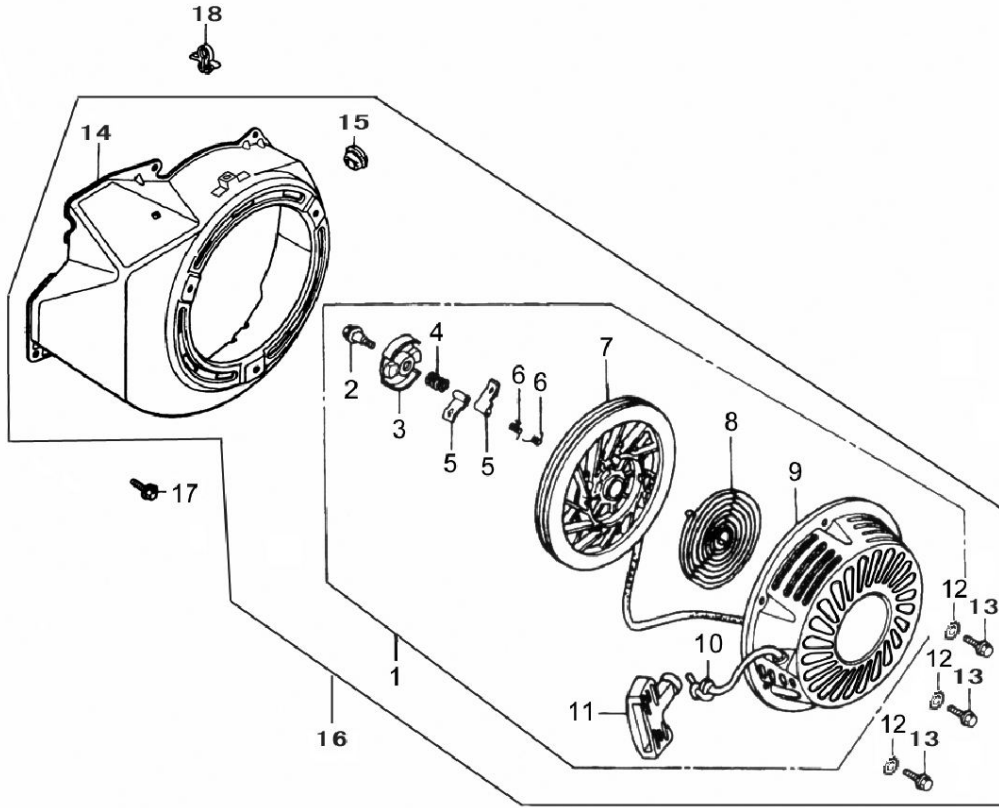

Crankshaft

ITEM	PART NO.	QTY.	DESCRIPTION
1	0G84420230	1	CRANKSHAFT COMPLETE
2	0G84420231	1	CRANKSHAFT
3	0G84420119	1	KEY, SPECIAL WOODRUFF
4	0G84420117	1	BEARING, RADIAL BALL, 6207
5	0G84420232	1	WEIGHT, BALANCER

Piston/Connecting Rod

ITEM	PART NO.	QTY.	DESCRIPTION
1	0G84420233	1	RING SET, PISTON
2	0G84420234	1	PISTON
3	0G84420235	1	ROD ASSY, CONNECTING
4	0G84420236	2	BOLT, CONNECTING ROD
5	0G84420237	2	RETAINER, PISTON PIN
6	0G84420238	1	PIN, PISTON

389cc ENGINE

Camshaft

ITEM	PART NO.	QTY.	DESCRIPTION
1	0G84420170	2	NUT, PIVOT ADJUSTING
2	0G84420171	2	PIVOT, ROCKER ARM
3	0G84420120	2	ARM, ROCKER
4	0G84420172	2	BOLT, PIVOT
5	0G84420173	1	PLATE ASSY.
6	0G84420121	2	ROD, PUSH
7	0G84420174	2	LIFTER, VALVE
8	0G84420175	1	CAMSHAFT ASSY.
9	0G84420122	1	ROTATOR, VALVE
10	0G84420239	4	LOCKER, VALVE
11	0G84420123	1	RETAINER, EX. VALVE SPRING
12	0G84420124	2	SPRING, VALVE
13	0G84420125	1	SEAT, VALVE SPRING
14	0G84420126	1	VALVE, EXHAUST
15	0G84420127	1	VALVE, INTAKE
16	0G84420128	1	SEAL, VALVE STEM

Starter

ITEM	PART NO.	QTY.	DESCRIPTION
1	0G9798	1	STARTER ASSY.
2	0G84420129	1	SCREW, SETTING
3	0G84420130	1	GUIDE, RACHET
4	0G84420131	1	SPRING, FRICTION
5	0G84420132	2	RATCHET, STARTER
6	0G84420133	2	SPRING, RETURN
7	0G84420134	1	REEL, RECOIL STARTER
8	0G84420135	1	SPRING, RECOIL STARTER
9	0G84420136	1	COVER, COMPLETE, FAN
10	0G84420137	1	ROPE
11	0G84420138	1	KNOB, RECOIL STARTER
12	0G84420240	3	WASHER
13	0G84420241	3	BOLT, 6 X 8
14	0G84420139	1	COVER, COMPLETE, FAN, SHROUD
15	0G9911	1	ON/OFF SWITCH, RED ROTARY
16	0G84420242	1	STARTER COMPLETE, RECOIL
17	0G84420194	5	BOLT, FLANGE, M6 X 12
18	0G84420141	1	CLIP, WIRE HARNESS