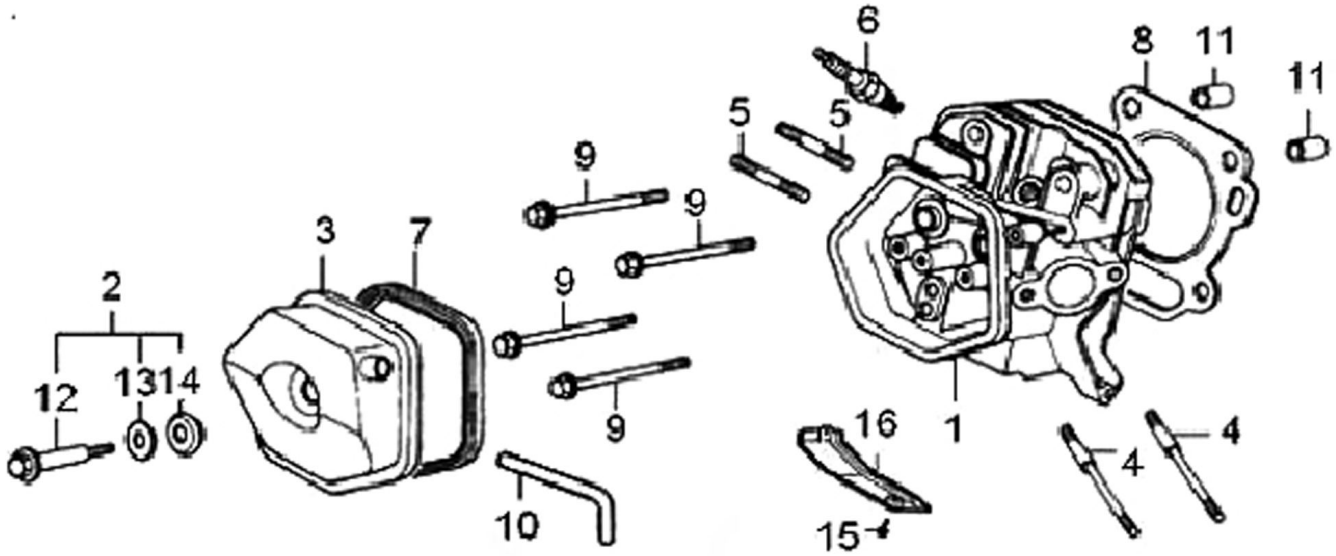

Cylinder Head

ITEM	PART NO.	QTY.	DESCRIPTION
1	0G84420208	1	HEAD, CYLINDER
2	0G84420185	1	BOLT, HEAD COVER, COMPLETE
3	0G9918	1	COVER, HEAD
4	0G84420209	2	BOLT, STUD, INTAKE
5	0G84420210	2	BOLT, STUD, EXHAUST
6	0G84420101	1	PLUG, SPARK
7	0G9919	1	GASKET, HEAD COVER
8	0G84420102	1	GASKET, CYLINDER HEAD
9	0G84420211	4	BOLT, FLANGED, CYLINDER HEAD
10	0G84420103	1	TUBE, BREATHER
11	0G84420212	2	PIN, DOWEL
12	0G84420213	1	BOLT, HEAD COVER
13	0G84420214	1	WASHER, HEAD COVER BOLT
14	0G84420104	1	O-RING, HEAD COVER BOLT
15	0G84420194	1	BOLT, SHROUD
16	0G84420215	1	SHROUD
NOT SHOWN	0G844200SM	1	389CC GASOLINE SM KIT

389cc ENGINE

Crankcase

ITEM	PART NO.	QTY.	DESCRIPTION
1	0G84420216	1	CRANKCASE
2	0G84420105	1	SWITCH ASSY., OIL LEVEL
3	0G84420106	1	O-RING FOR OIL SWITCH
4	0G84420107	1	NUT, FLANGE
5	0G84420217	3	BOLT, FLANGE
6	0G84420118	1	BEARING, RADIAL BALL 6202
7	0G84420218	1	WASHER, PLAIN 8 x 16 x 1.2
8	0G84420219	1	PIN, LOCK
9	0G84420220	1	SHAFT, GOVERNOR ARM
10	0G84420108	1	SEAL, OIL 8 x 14 x 4
11	0G84420109	2	WASHER, DRAIN PLUG 12 x 20 x 2
12	0G84420110	2	BOLT, DRAIN PLUG M12 x 1.5 x 15
13	0G84420116	1	SEAL, OIL 35 x 52 x 7
14	0G84420112	1	ALERT UNIT, OIL

389cc ENGINE

Camshaft

ITEM	PART NO.	QTY.	DESCRIPTION
1	0G84420170	2	NUT, PIVOT ADJUSTING
2	0G84420171	2	PIVOT, ROCKER ARM
3	0G84420120	2	ARM, ROCKER
4	0G84420172	2	BOLT, PIVOT
5	0G84420173	1	PLATE ASSY.
6	0G84420121	2	ROD, PUSH
7	0G84420174	2	LIFTER, VALVE
8	0G84420175	1	CAMSHAFT ASSY.
9	0G84420122	1	ROTATOR, VALVE
10	0G84420239	4	LOCKER, VALVE
11	0G84420123	1	RETAINER, EX. VALVE SPRING
12	0G84420124	2	SPRING, VALVE
13	0G84420125	1	SEAT, VALVE SPRING
14	0G84420126	1	VALVE, EXHAUST
15	0G84420127	1	VALVE, INTAKE
16	0G84420128	1	SEAL, VALVE STEM