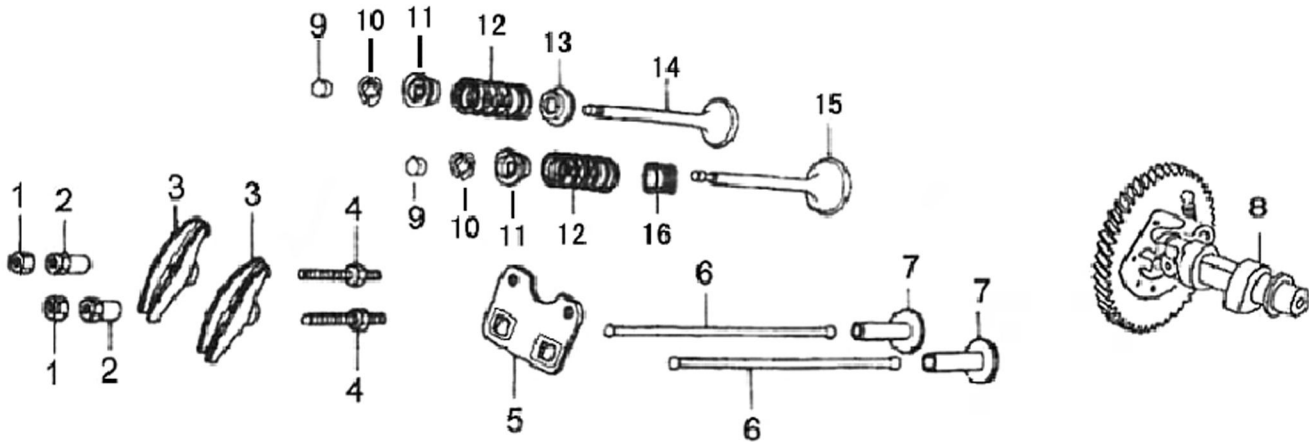

Crankshaft

ITEM	PART NO.	QTY.	DESCRIPTION
1	0G84420230	1	CRANKSHAFT COMPLETE
2	0G84420231	1	CRANKSHAFT
3	0G84420119	1	KEY, SPECIAL WOODRUFF
4	0G84420117	1	BEARING, RADIAL BALL, 6207
5	0G84420232	1	WEIGHT, BALANCER

Piston/Connecting Rod

ITEM	PART NO.	QTY.	DESCRIPTION
1	0G84420233	1	RING SET, PISTON
2	0G84420234	1	PISTON
3	0G84420235	1	ROD ASSY, CONNECTING
4	0G84420236	2	BOLT, CONNECTING ROD
5	0G84420237	2	RETAINER, PISTON PIN
6	0G84420238	1	PIN, PISTON

389cc ENGINE

Camshaft

ITEM	PART NO.	QTY.	DESCRIPTION
1	0G84420170	2	NUT, PIVOT ADJUSTING
2	0G84420171	2	PIVOT, ROCKER ARM
3	0G84420120	2	ARM, ROCKER
4	0G84420172	2	BOLT, PIVOT
5	0G84420173	1	PLATE ASSY.
6	0G84420121	2	ROD, PUSH
7	0G84420174	2	LIFTER, VALVE
8	0G84420175	1	CAMSHAFT ASSY.
9	0G84420122	1	ROTATOR, VALVE
10	0G84420239	4	LOCKER, VALVE
11	0G84420123	1	RETAINER, EX. VALVE SPRING
12	0G84420124	2	SPRING, VALVE
13	0G84420125	1	SEAT, VALVE SPRING
14	0G84420126	1	VALVE, EXHAUST
15	0G84420127	1	VALVE, INTAKE
16	0G84420128	1	SEAL, VALVE STEM