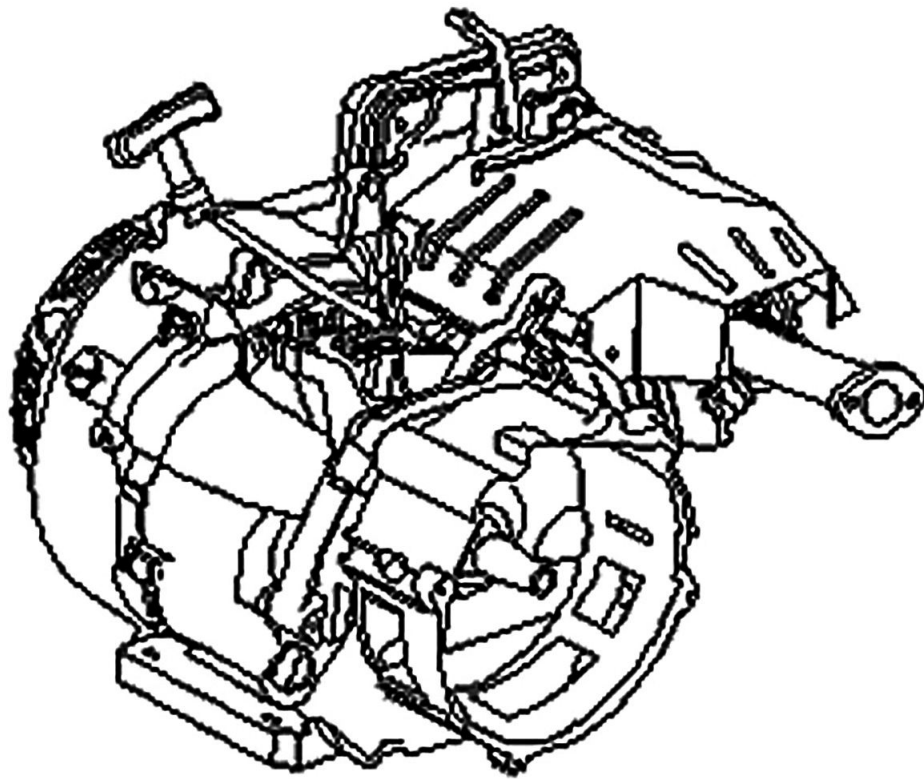

Engine Parts Manual

389cc (G19)

NOTICE!

The information in this manual is known to be accurate as of the date of release shown on the cover. However, engineering changes can occur without notice. To obtain the proper parts, please be sure to use the serial number of the unit being serviced when ordering from this manual. Always refer to any parts notes and changes before ordering. All other parts not shown in this manual can be found on Generac's exploded view drawings online on GENservice at www.generac.com.