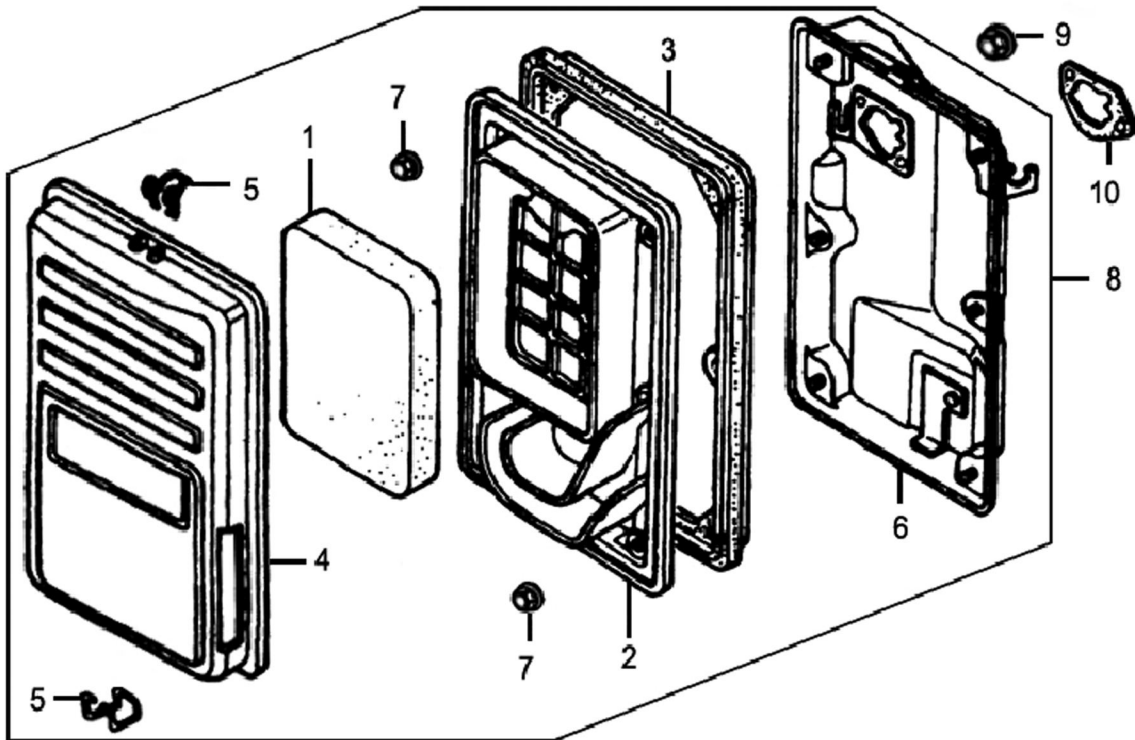

Air Cleaner

ITEM	PART NO.	QTY.	DESCRIPTION
1	0G84420151	1	ELEMENT, AIR CLEANER
2	0G84420269	1	SEPARATOR, AIR CLEANER
3	0G84420152	1	SEAL, AIR CLEANER
4	0G84420153	1	COVER, AIR CLEANER
5	0G84420154	2	CLIP A, AIR CLEANER WIRE
6	0G84420270	1	CASE COMPLETE, AIR CLEANER
7	0G84420271	6	NUT,FLANGE
8	0G84420155	1	CLEANER, AIR
9	0G84420272	2	NUT, FLANGE
10	0G84420156	1	PACKING, AIR CLEANER
NOT SHOWN	0J00620119	1	BRACKET, AIR CLEANER