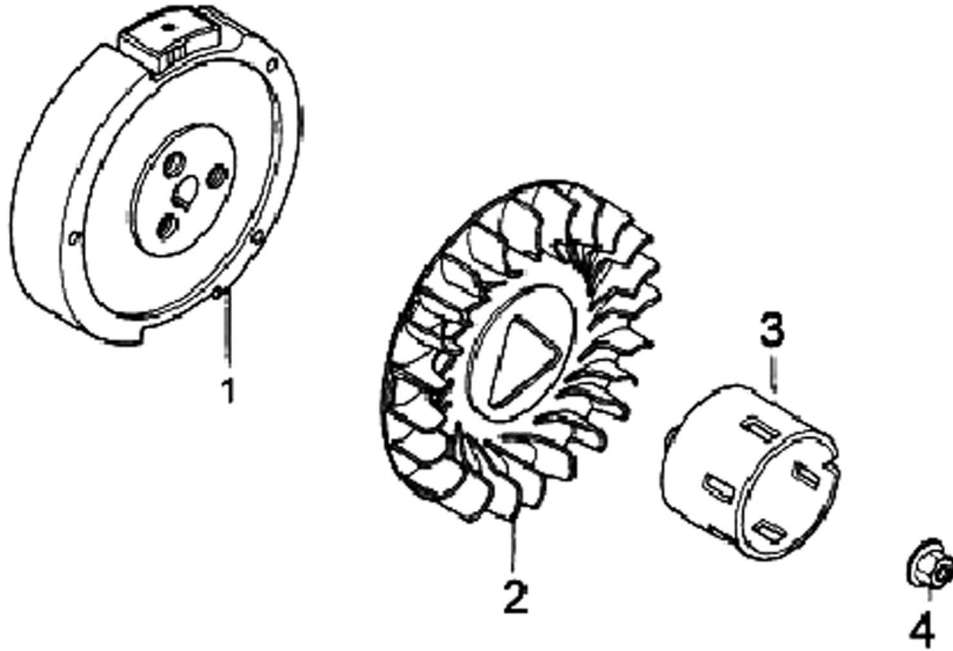

Flywheel

ITEM	PART NO.	QTY.	DESCRIPTION
1	0G84420146	1	FLYWHEEL
2	0G84420147	1	FAN, COOLING
3	0G84420148	1	PULLEY, STARTER
4	0G84420149	1	NUT, SPECIAL, M16