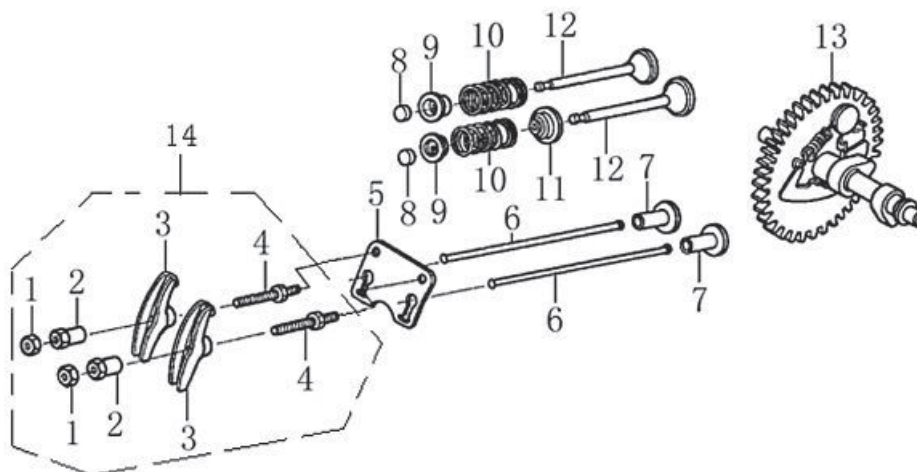

Crankcase

ITEM	PART NO.	QTY.	DESCRIPTION
1	0J47870114	1	CRANK CASE
2	0J47870115	1	OIL SEAL 25×41.25×6
3	0J35220164	2	WASHER, DRAIN PLUG
4	0J35220111	2	BOLT, DRAIN PLUG
5	0G84420112	1	ALERT UNIT ,OIL
6	0J35220157	1	BOLT, FLANGE, 6×10
7	0J35230135	1	OIL LEVEL SWITCH
8	0G84420217	2	BOLT, FLANGE, 6×14
9	0J47870116	1	GOVERNOR ASSY.
10	0J47870117	1	BEARING, RADIAL BALL
11	0J47870118	1	WASHER 6×13×1
12	0G84420219	1	PIN, LOCK
13	0J47870119	1	SHAFT, GOVERNOR ARM

Crankshaft Piston and Connecting Rod

ITEM	PART NO.	QTY.	DESCRIPTION
1	0J47870126	1	RING SET
2	0J47870127	2	CLIP, PISTON PIN
3	0J47870128	1	PISTON
4	0J47870129	1	PIN, PISTON
5	0J47870130	2	CONNECTING ROD BOLT
6	0J47870131	1	ROD ASSY ., CONNECTING
7	0G84420119	1	KEY
8	0J47870132	1	CRANKSHAFT COMP

212cc ENGINE

Camshaft

ITEM	PART NO.	QTY.	DESCRIPTION
1	0G84420170	2	NUT, PIVOT ADJUSTING
2	0G84420171	2	PIVOT, ROCKER ARM
3	0J35230115	2	ARM, VALVE ROCKER
4	0H58410127	2	BOLT, PIVOT, ARM
5	0J35230116	1	PLATE, PUSH ROD GUIDE
6	0J35220121	2	ROD, PUSH
7	0J35220122	2	LIFTER, VALVE
8	0J35230114	2	ROTATOR, VALVE
9	0J35220118	2	RETAINER, VALVE SPRING
10	0J35220117	2	SPRING, VALVE
11	0J35220119	1	SEAL, GUIDE
12	0J35230140	1	VALVE
13	0J47870133	1	CAMSHAFT ASSY.
14	0J35220120	1	ASSY., ROCKER ARM

Control System

ITEM	PART NO.	QTY.	DESCRIPTION
1	OJ35220157	2	BOLT, FLANGE, 6×10
2	OJ47870147	1	SPRING, GOVERNOR
3	OG84420197	1	BOLT, QUADRATE HEAD
4	OJ35220138	1	ARM, GOVERNOR
5	OG84420272	1	NUT, FLANGE
6	OJ47870148	1	SPRING, THROTTLE RETURN
7	OJ35220135	1	ROD, GOVERNOR
8	OJ47870149	1	RETAINER, CONTROL ASSY.
9	OJ47870150	1	SPRING
10	OJ35250132	1	SCREW, 5×35