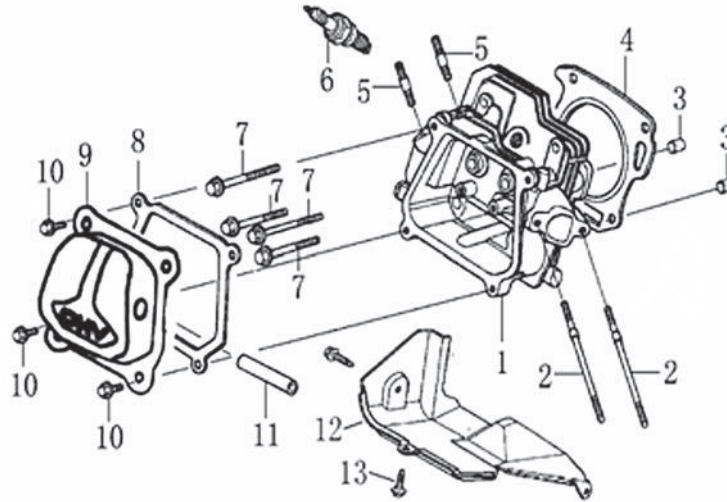

Engine

ITEM	PART NO.	QTY.	DESCRIPTION
1	OJ4787	1	Engine LP3250
NOT SHOWN	OJ478700SM	1	SCHEDULED MAINTENANCE KIT (SPARK PLUG, AIR CLEANER)

Cylinder Head

ITEM	PART NO.	QTY.	DESCRIPTION
1	OJ47870110	1	HEAD COMP.,CYLINDER
2	OJ47870111	2	BOLT, STUD, IN.
3	OJ35220165	2	PIN, DOWEL
4	OJ35230112	1	GASKET, CYLINDER
5	OG84420210	2	BOLT, STUD, EX.
6	OJ00620106	1	PLUG, SPARK
7	OJ35220158	4	BOLT, FLANGE, 8X60
8	OJ35220115	1	GASKET, HEAD COVER
9	OJ35230113	1	COVER COMP., HEAD
10	OG84420194	4	BOLT, FLANGE, 6*12
11	OJ47870112	1	TUBE, BREATHER
12	OJ47870113	1	PLATE, AIR GUIDE
13	OG84420241	2	BOLT, FLANGE, 6x8

Crankcase

ITEM	PART NO.	QTY.	DESCRIPTION
1	0J47870114	1	CRANK CASE
2	0J47870115	1	OIL SEAL 25×41.25×6
3	0J35220164	2	WASHER, DRAIN PLUG
4	0J35220111	2	BOLT, DRAIN PLUG
5	0G84420112	1	ALERT UNIT ,OIL
6	0J35220157	1	BOLT, FLANGE, 6×10
7	0J35230135	1	OIL LEVEL SWITCH
8	0G84420217	2	BOLT, FLANGE, 6×14
9	0J47870116	1	GOVERNOR ASSY.
10	0J47870117	1	BEARING, RADIAL BALL
11	0J47870118	1	WASHER 6×13×1
12	0G84420219	1	PIN, LOCK
13	0J47870119	1	SHAFT, GOVERNOR ARM

212cc ENGINE

Camshaft

ITEM	PART NO.	QTY.	DESCRIPTION
1	0G84420170	2	NUT, PIVOT ADJUSTING
2	0G84420171	2	PIVOT, ROCKER ARM
3	0J35230115	2	ARM, VALVE ROCKER
4	0H58410127	2	BOLT, PIVOT, ARM
5	0J35230116	1	PLATE, PUSH ROD GUIDE
6	0J35220121	2	ROD, PUSH
7	0J35220122	2	LIFTER, VALVE
8	0J35230114	2	ROTATOR, VALVE
9	0J35220118	2	RETAINER, VALVE SPRING
10	0J35220117	2	SPRING, VALVE
11	0J35220119	1	SEAL, GUIDE
12	0J35230140	1	VALVE
13	0J47870133	1	CAMSHAFT ASSY.
14	0J35220120	1	ASSY., ROCKER ARM

Control System

ITEM	PART NO.	QTY.	DESCRIPTION
1	OJ35220157	2	BOLT, FLANGE, 6×10
2	OJ47870147	1	SPRING, GOVERNOR
3	OG84420197	1	BOLT, QUADRATE HEAD
4	OJ35220138	1	ARM, GOVERNOR
5	OG84420272	1	NUT, FLANGE
6	OJ47870148	1	SPRING, THROTTLE RETURN
7	OJ35220135	1	ROD, GOVERNOR
8	OJ47870149	1	RETAINER, CONTROL ASSY.
9	OJ47870150	1	SPRING
10	OJ35250132	1	SCREW, 5×35