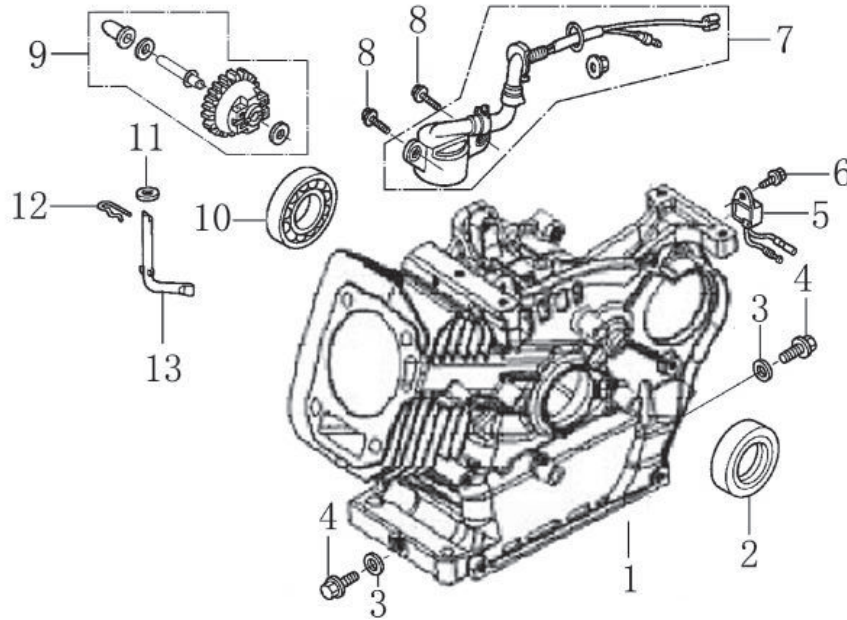

Engine

ITEM	PART NO.	QTY.	DESCRIPTION
1	OJ4787	1	Engine LP3250
NOT SHOWN	OJ478700SM	1	SCHEDULED MAINTENANCE KIT (SPARK PLUG, AIR CLEANER)

Cylinder Head

ITEM	PART NO.	QTY.	DESCRIPTION
1	OJ47870110	1	HEAD COMP.,CYLINDER
2	OJ47870111	2	BOLT, STUD, IN.
3	OJ35220165	2	PIN, DOWEL
4	OJ35230112	1	GASKET, CYLINDER
5	OG84420210	2	BOLT, STUD, EX.
6	OJ00620106	1	PLUG, SPARK
7	OJ35220158	4	BOLT, FLANGE, 8X60
8	OJ35220115	1	GASKET, HEAD COVER
9	OJ35230113	1	COVER COMP., HEAD
10	OG84420194	4	BOLT, FLANGE, 6*12
11	OJ47870112	1	TUBE, BREATHER
12	OJ47870113	1	PLATE, AIR GUIDE
13	OG84420241	2	BOLT, FLANGE, 6x8

Crankcase

ITEM	PART NO.	QTY.	DESCRIPTION
1	0J47870114	1	CRANK CASE
2	0J47870115	1	OIL SEAL 25×41.25×6
3	0J35220164	2	WASHER, DRAIN PLUG
4	0J35220111	2	BOLT, DRAIN PLUG
5	0G84420112	1	ALERT UNIT ,OIL
6	0J35220157	1	BOLT, FLANGE, 6×10
7	0J35230135	1	OIL LEVEL SWITCH
8	0G84420217	2	BOLT, FLANGE, 6×14
9	0J47870116	1	GOVERNOR ASSY.
10	0J47870117	1	BEARING, RADIAL BALL
11	0J47870118	1	WASHER 6×13×1
12	0G84420219	1	PIN, LOCK
13	0J47870119	1	SHAFT, GOVERNOR ARM

212cc ENGINE

Crankcase Cover

ITEM	PART NO.	QTY.	DESCRIPTION
1	0J35230136	7	BOLT, FLANGE
2	0J47870120	1	CASE COVER
3	0J35230110	1	OIL SWITCH
4	0J47870115	1	OIL SEAL
5	0J47870117	1	BEARING
6	0J35230138	2	PIN, DOWEL
7	0J47870123	1	GASKET, CASE COVER
8	0J47870124	1	BOLT, FLANGE
9	0J47870125	1	BAFFLE

212cc ENGINE

Camshaft

ITEM	PART NO.	QTY.	DESCRIPTION
1	0G84420170	2	NUT, PIVOT ADJUSTING
2	0G84420171	2	PIVOT, ROCKER ARM
3	0J35230115	2	ARM, VALVE ROCKER
4	0H58410127	2	BOLT, PIVOT, ARM
5	0J35230116	1	PLATE, PUSH ROD GUIDE
6	0J35220121	2	ROD, PUSH
7	0J35220122	2	LIFTER, VALVE
8	0J35230114	2	ROTATOR, VALVE
9	0J35220118	2	RETAINER, VALVE SPRING
10	0J35220117	2	SPRING, VALVE
11	0J35220119	1	SEAL, GUIDE
12	0J35230140	1	VALVE
13	0J47870133	1	CAMSHAFT ASSY.
14	0J35220120	1	ASSY., ROCKER ARM