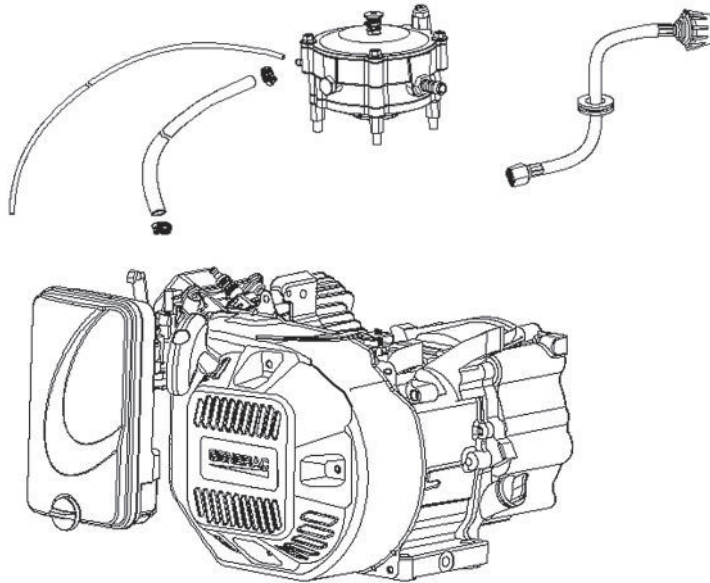

Engine

ITEM	PART NO.	QTY.	DESCRIPTION
1	OJ4787	1	Engine LP3250
NOT SHOWN	OJ478700SM	1	SCHEDULED MAINTENANCE KIT (SPARK PLUG, AIR CLEANER)

Cylinder Head

ITEM	PART NO.	QTY.	DESCRIPTION
1	OJ47870110	1	HEAD COMP.,CYLINDER
2	OJ47870111	2	BOLT, STUD, IN.
3	OJ35220165	2	PIN, DOWEL
4	OJ35230112	1	GASKET, CYLINDER
5	OG84420210	2	BOLT, STUD, EX.
6	OJ00620106	1	PLUG, SPARK
7	OJ35220158	4	BOLT, FLANGE, 8X60
8	OJ35220115	1	GASKET, HEAD COVER
9	OJ35230113	1	COVER COMP., HEAD
10	OG84420194	4	BOLT, FLANGE, 6*12
11	OJ47870112	1	TUBE, BREATHER
12	OJ47870113	1	PLATE, AIR GUIDE
13	OG84420241	2	BOLT, FLANGE, 6x8

Crankcase

ITEM	PART NO.	QTY.	DESCRIPTION
1	0J47870114	1	CRANK CASE
2	0J47870115	1	OIL SEAL 25×41.25×6
3	0J35220164	2	WASHER, DRAIN PLUG
4	0J35220111	2	BOLT, DRAIN PLUG
5	0G84420112	1	ALERT UNIT ,OIL
6	0J35220157	1	BOLT, FLANGE, 6×10
7	0J35230135	1	OIL LEVEL SWITCH
8	0G84420217	2	BOLT, FLANGE, 6×14
9	0J47870116	1	GOVERNOR ASSY.
10	0J47870117	1	BEARING, RADIAL BALL
11	0J47870118	1	WASHER 6×13×1
12	0G84420219	1	PIN, LOCK
13	0J47870119	1	SHAFT, GOVERNOR ARM

212cc ENGINE

Crankcase Cover

ITEM	PART NO.	QTY.	DESCRIPTION
1	0J35230136	7	BOLT, FLANGE
2	0J47870120	1	CASE COVER
3	0J35230110	1	OIL SWITCH
4	0J47870115	1	OIL SEAL
5	0J47870117	1	BEARING
6	0J35230138	2	PIN, DOWEL
7	0J47870123	1	GASKET, CASE COVER
8	0J47870124	1	BOLT, FLANGE
9	0J47870125	1	BAFFLE

212cc ENGINE

Camshaft

ITEM	PART NO.	QTY.	DESCRIPTION
1	0G84420170	2	NUT, PIVOT ADJUSTING
2	0G84420171	2	PIVOT, ROCKER ARM
3	0J35230115	2	ARM, VALVE ROCKER
4	0H58410127	2	BOLT, PIVOT, ARM
5	0J35230116	1	PLATE, PUSH ROD GUIDE
6	0J35220121	2	ROD, PUSH
7	0J35220122	2	LIFTER, VALVE
8	0J35230114	2	ROTATOR, VALVE
9	0J35220118	2	RETAINER, VALVE SPRING
10	0J35220117	2	SPRING, VALVE
11	0J35220119	1	SEAL, GUIDE
12	0J35230140	1	VALVE
13	0J47870133	1	CAMSHAFT ASSY.
14	0J35220120	1	ASSY., ROCKER ARM