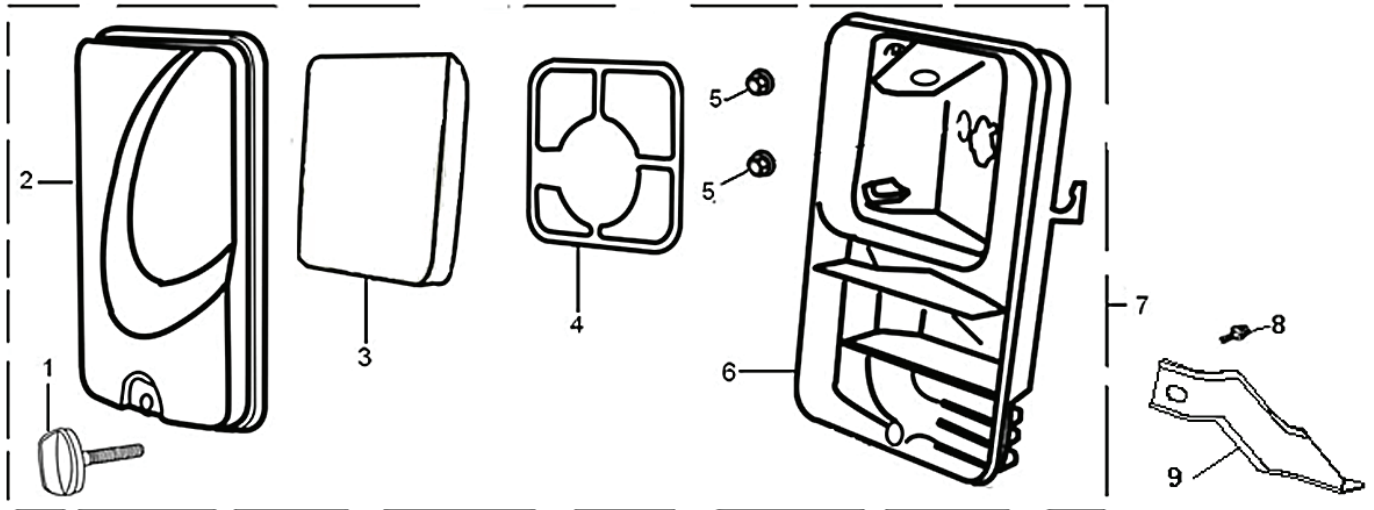

Air Cleaner

ITEM	PART NO.	QTY.	DESCRIPTION
1	0J47870139	1	NUT TOOL BOX SETTING
2	0J47870140	1	COVER AIR CLEANER
3	0J47870141	1	FILTER, OUTER
4	0J47870142	1	SEPARATOR, AIR CLEANER
5	0H58410171	2	NUT, FLANGE
6	0J47870143	1	COLLAR, AIR CLEANER
7	0J47870144	1	AIR CLEANER ASSY.
8	0J47870124	1	BOLT, FLANGE
9	0J47870146	1	BRACKET