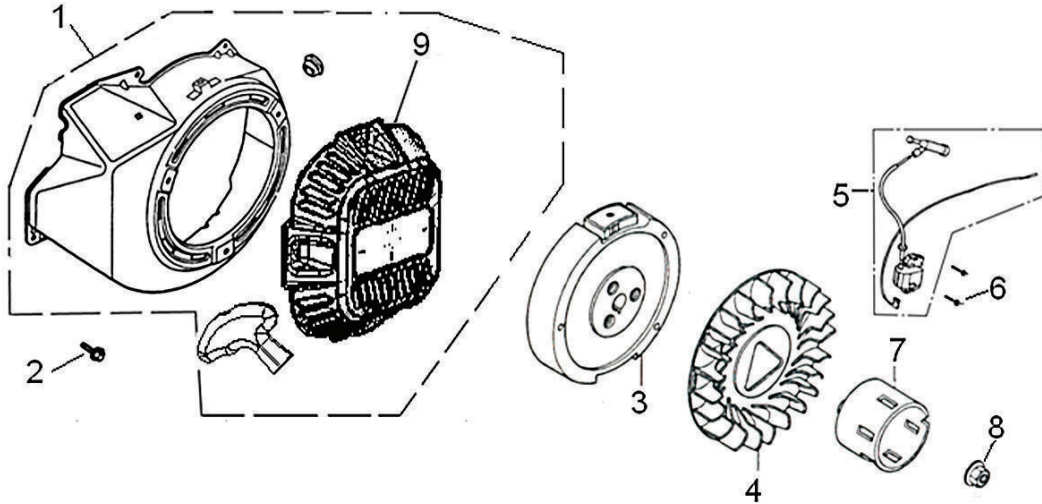

Crankshaft Piston and Connecting Rod

ITEM	PART NO.	QTY.	DESCRIPTION
1	0J47870126	1	RING SET
2	0J47870127	2	CLIP, PISTON PIN
3	0J47870128	1	PISTON
4	0J47870129	1	PIN, PISTON
5	0J47870130	2	CONNECTING ROD BOLT
6	0J47870131	1	ROD ASSY ., CONNECTING
7	0G84420119	1	KEY
8	0J47870132	1	CRANKSHAFT COMP

212cc ENGINE

Camshaft

ITEM	PART NO.	QTY.	DESCRIPTION
1	0G84420170	2	NUT, PIVOT ADJUSTING
2	0G84420171	2	PIVOT, ROCKER ARM
3	0J35230115	2	ARM, VALVE ROCKER
4	0H58410127	2	BOLT, PIVOT, ARM
5	0J35230116	1	PLATE, PUSH ROD GUIDE
6	0J35220121	2	ROD, PUSH
7	0J35220122	2	LIFTER, VALVE
8	0J35230114	2	ROTATOR, VALVE
9	0J35220118	2	RETAINER, VALVE SPRING
10	0J35220117	2	SPRING, VALVE
11	0J35220119	1	SEAL, GUIDE
12	0J35230140	1	VALVE
13	0J47870133	1	CAMSHAFT ASSY.
14	0J35220120	1	ASSY., ROCKER ARM

Starter

ITEM	PART NO.	QTY.	DESCRIPTION
1	0J47870151	1	STARTER ASSY.
2	0G84420217	4	BOLT, FLANGE
3	0H95610115	1	FLYWHEEL COMP
4	0J35230117	1	FAN, COOLING
5	0J35220153	1	COIL ASSY ., IGNITION
6	0G84420268	2	BOLT, FLANGE, 6x25
7	0J35230133	1	PULLEY, STARTER
8	0J35220162	1	NUT, SPECIAL
9	0J0807A	1	RECOIL COVER ASSY

212cc ENGINE

Carburetor

ITEM	PART NO.	QTY.	DESCRIPTION
1	OJ47870135	1	REDUCTION VALVE
2	OJ47870136	1	CARBURETOR
3	OJ5785	1	REGULATOR, HIGH PRESS., 90 DEGREE
	OJ5785A	1	REGULATOR, HIGH PRESS., 180 DEGREE
4	OJ35220128	1	GASKET, INSULATOR
5	OJ35220130	1	INSULATOR, CARBURETOR
6	OJ35220127	1	GASKET., CARBURETOR
7	OJ47870137	1	LEVER ASSY,CHOKE
8	OJ35220129	1	GASKET, AIR CLEANER
9	OJ6056	1	PIPE (HOSE, FUEL LP TANK)
10	OF9504	1	GROMMET
11	OJ6058	1	PIPE (HOSE, FUEL LP REGULATOR)
12	OJ6057	1	PIPE (HOSE, Vent)
13	048031J	2	CLIP, TUBE
14	OJ47870138	1	RIBBON