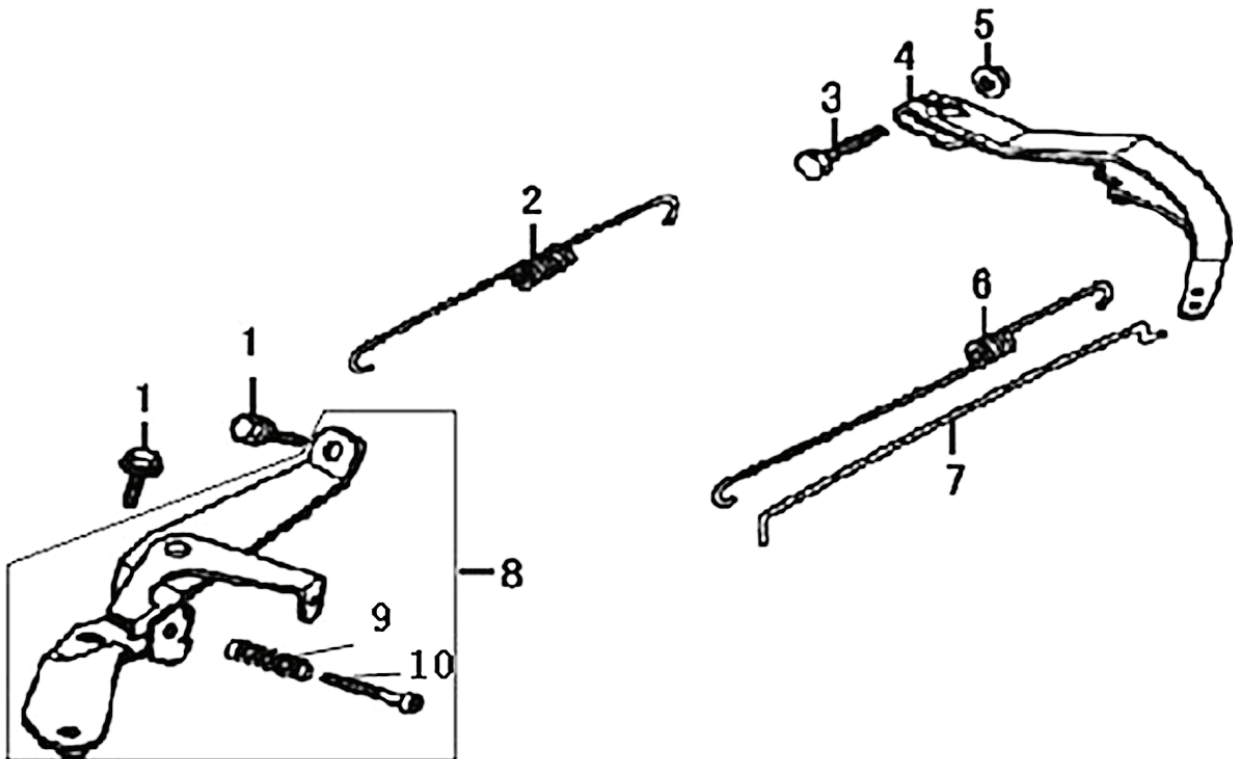

212cc ENGINE

Camshaft

ITEM	PART NO.	QTY.	DESCRIPTION
1	0G84420170	2	NUT, PIVOT ADJUSTING
2	0G84420171	2	PIVOT, ROCKER ARM
3	0J35230115	2	ARM, VALVE ROCKER
4	0H58410127	2	BOLT, PIVOT, ARM
5	0J35230116	1	PLATE, PUSH ROD GUIDE
6	0J35220121	2	ROD, PUSH
7	0J35220122	2	LIFTER, VALVE
8	0J35230114	2	ROTATOR, VALVE
9	0J35220118	2	RETAINER, VALVE SPRING
10	0J35220117	2	SPRING, VALVE
11	0J35220119	1	SEAL, GUIDE
12	0J35230140	1	VALVE
13	0J47870133	1	CAMSHAFT ASSY.
14	0J35220120	1	ASSY., ROCKER ARM

Starter

ITEM	PART NO.	QTY.	DESCRIPTION
1	0J47870151	1	STARTER ASSY.
2	0G84420217	4	BOLT, FLANGE
3	0H95610115	1	FLYWHEEL COMP
4	0J35230117	1	FAN, COOLING
5	0J35220153	1	COIL ASSY ., IGNITION
6	0G84420268	2	BOLT, FLANGE, 6x25
7	0J35230133	1	PULLEY, STARTER
8	0J35220162	1	NUT, SPECIAL
9	0J0807A	1	RECOIL COVER ASSY

212cc ENGINE

Carburetor

ITEM	PART NO.	QTY.	DESCRIPTION
1	OJ47870135	1	REDUCTION VALVE
2	OJ47870136	1	CARBURETOR
3	OJ5785	1	REGULATOR, HIGH PRESS., 90 DEGREE
	OJ5785A	1	REGULATOR, HIGH PRESS., 180 DEGREE
4	OJ35220128	1	GASKET, INSULATOR
5	OJ35220130	1	INSULATOR, CARBURETOR
6	OJ35220127	1	GASKET., CARBURETOR
7	OJ47870137	1	LEVER ASSY,CHOKE
8	OJ35220129	1	GASKET, AIR CLEANER
9	OJ6056	1	PIPE (HOSE, FUEL LP TANK)
10	OF9504	1	GROMMET
11	OJ6058	1	PIPE (HOSE, FUEL LP REGULATOR)
12	OJ6057	1	PIPE (HOSE, Vent)
13	048031J	2	CLIP, TUBE
14	OJ47870138	1	RIBBON

Control System

ITEM	PART NO.	QTY.	DESCRIPTION
1	OJ35220157	2	BOLT, FLANGE, 6×10
2	OJ47870147	1	SPRING, GOVERNOR
3	OG84420197	1	BOLT, QUADRATE HEAD
4	OJ35220138	1	ARM, GOVERNOR
5	OG84420272	1	NUT, FLANGE
6	OJ47870148	1	SPRING, THROTTLE RETURN
7	OJ35220135	1	ROD, GOVERNOR
8	OJ47870149	1	RETAINER, CONTROL ASSY.
9	OJ47870150	1	SPRING
10	OJ35250132	1	SCREW, 5×35