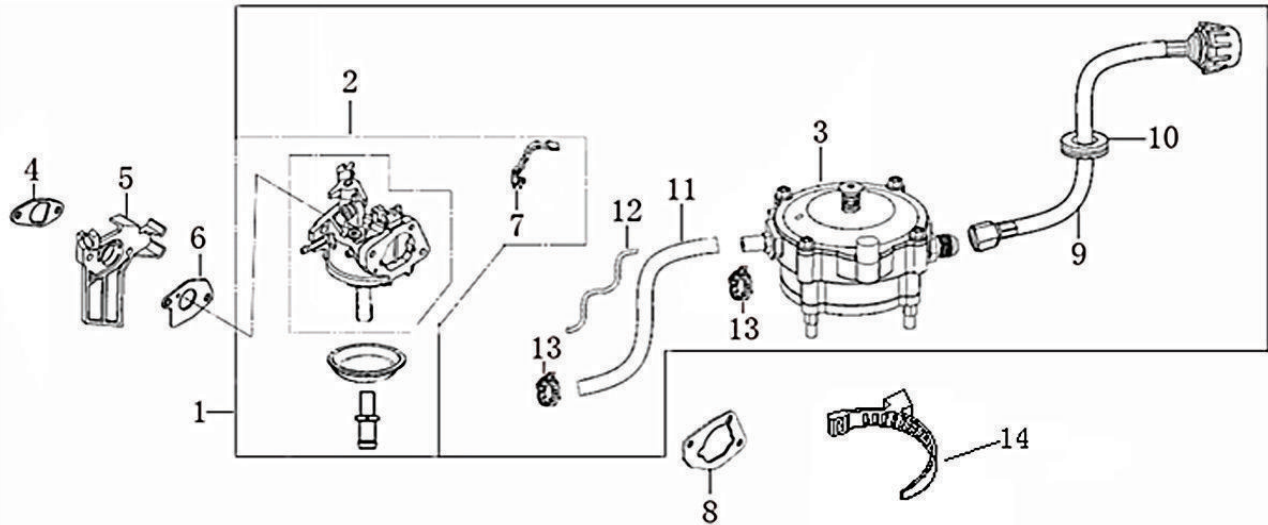

212cc ENGINE

Camshaft

ITEM	PART NO.	QTY.	DESCRIPTION
1	0G84420170	2	NUT, PIVOT ADJUSTING
2	0G84420171	2	PIVOT, ROCKER ARM
3	0J35230115	2	ARM, VALVE ROCKER
4	0H58410127	2	BOLT, PIVOT, ARM
5	0J35230116	1	PLATE, PUSH ROD GUIDE
6	0J35220121	2	ROD, PUSH
7	0J35220122	2	LIFTER, VALVE
8	0J35230114	2	ROTATOR, VALVE
9	0J35220118	2	RETAINER, VALVE SPRING
10	0J35220117	2	SPRING, VALVE
11	0J35220119	1	SEAL, GUIDE
12	0J35230140	1	VALVE
13	0J47870133	1	CAMSHAFT ASSY.
14	0J35220120	1	ASSY., ROCKER ARM

Starter

ITEM	PART NO.	QTY.	DESCRIPTION
1	0J47870151	1	STARTER ASSY.
2	0G84420217	4	BOLT, FLANGE
3	0H95610115	1	FLYWHEEL COMP
4	0J35230117	1	FAN, COOLING
5	0J35220153	1	COIL ASSY ., IGNITION
6	0G84420268	2	BOLT, FLANGE, 6x25
7	0J35230133	1	PULLEY, STARTER
8	0J35220162	1	NUT, SPECIAL
9	0J0807A	1	RECOIL COVER ASSY

212cc ENGINE

Carburetor

ITEM	PART NO.	QTY.	DESCRIPTION
1	OJ47870135	1	REDUCTION VALVE
2	OJ47870136	1	CARBURETOR
3	OJ5785	1	REGULATOR, HIGH PRESS., 90 DEGREE
	OJ5785A	1	REGULATOR, HIGH PRESS., 180 DEGREE
4	OJ35220128	1	GASKET, INSULATOR
5	OJ35220130	1	INSULATOR, CARBURETOR
6	OJ35220127	1	GASKET., CARBURETOR
7	OJ47870137	1	LEVER ASSY,CHOKE
8	OJ35220129	1	GASKET, AIR CLEANER
9	OJ6056	1	PIPE (HOSE, FUEL LP TANK)
10	OF9504	1	GROMMET
11	OJ6058	1	PIPE (HOSE, FUEL LP REGULATOR)
12	OJ6057	1	PIPE (HOSE, Vent)
13	048031J	2	CLIP, TUBE
14	OJ47870138	1	RIBBON

Control System

ITEM	PART NO.	QTY.	DESCRIPTION
1	OJ35220157	2	BOLT, FLANGE, 6×10
2	OJ47870147	1	SPRING, GOVERNOR
3	OG84420197	1	BOLT, QUADRATE HEAD
4	OJ35220138	1	ARM, GOVERNOR
5	OG84420272	1	NUT, FLANGE
6	OJ47870148	1	SPRING, THROTTLE RETURN
7	OJ35220135	1	ROD, GOVERNOR
8	OJ47870149	1	RETAINER, CONTROL ASSY.
9	OJ47870150	1	SPRING
10	OJ35250132	1	SCREW, 5×35