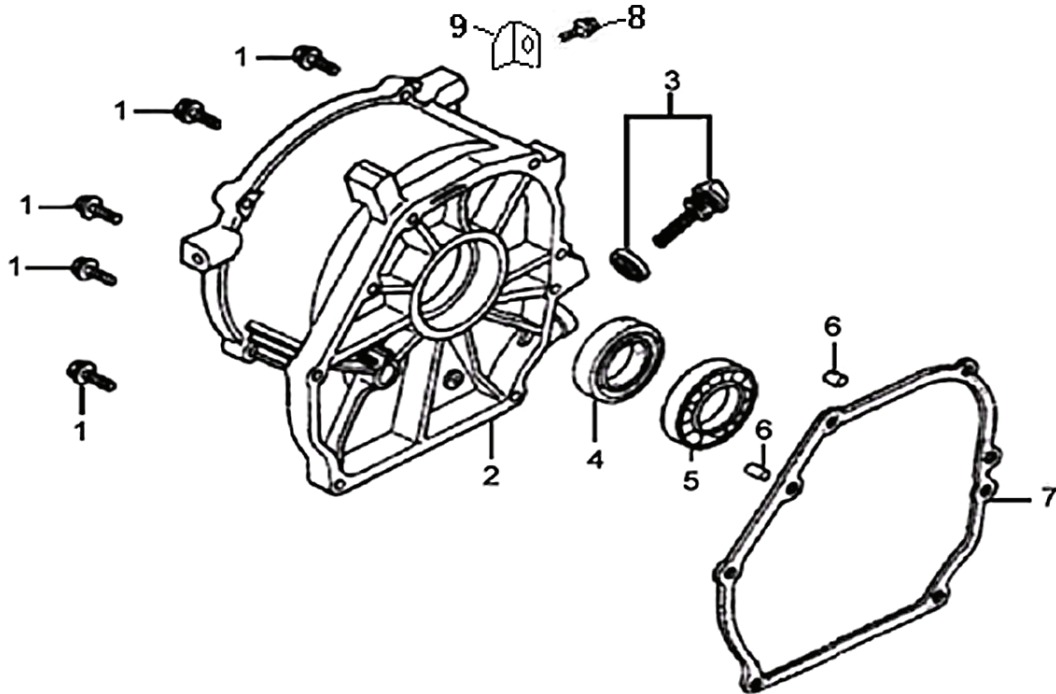

212cc ENGINE

Crankcase Cover

ITEM	PART NO.	QTY.	DESCRIPTION
1	0J35230136	7	BOLT, FLANGE
2	0J47870120	1	CASE COVER
3	0J35230110	1	OIL SWITCH
4	0J47870115	1	OIL SEAL
5	0J47870117	1	BEARING
6	0J35230138	2	PIN, DOWEL
7	0J47870123	1	GASKET, CASE COVER
8	0J47870124	1	BOLT, FLANGE
9	0J47870125	1	BAFFLE