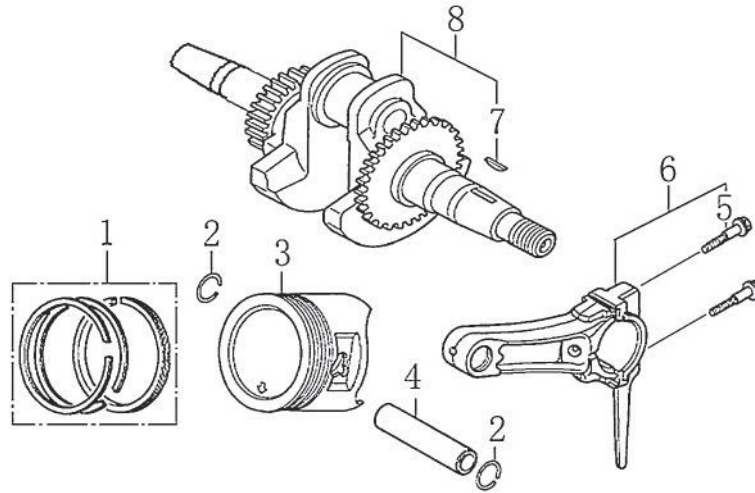

Crankcase

ITEM	PART NO.	QTY.	DESCRIPTION
1	0J47870114	1	CRANK CASE
2	0J47870115	1	OIL SEAL 25×41.25×6
3	0J35220164	2	WASHER, DRAIN PLUG
4	0J35220111	2	BOLT, DRAIN PLUG
5	0G84420112	1	ALERT UNIT ,OIL
6	0J35220157	1	BOLT, FLANGE, 6×10
7	0J35230135	1	OIL LEVEL SWITCH
8	0G84420217	2	BOLT, FLANGE, 6×14
9	0J47870116	1	GOVERNOR ASSY.
10	0J47870117	1	BEARING, RADIAL BALL
11	0J47870118	1	WASHER 6×13×1
12	0G84420219	1	PIN, LOCK
13	0J47870119	1	SHAFT, GOVERNOR ARM

212cc ENGINE

Crankcase Cover

ITEM	PART NO.	QTY.	DESCRIPTION
1	0J35230136	7	BOLT, FLANGE
2	0J47870120	1	CASE COVER
3	0J35230110	1	OIL SWITCH
4	0J47870115	1	OIL SEAL
5	0J47870117	1	BEARING
6	0J35230138	2	PIN, DOWEL
7	0J47870123	1	GASKET, CASE COVER
8	0J47870124	1	BOLT, FLANGE
9	0J47870125	1	BAFFLE

Crankshaft Piston and Connecting Rod

ITEM	PART NO.	QTY.	DESCRIPTION
1	0J47870126	1	RING SET
2	0J47870127	2	CLIP, PISTON PIN
3	0J47870128	1	PISTON
4	0J47870129	1	PIN, PISTON
5	0J47870130	2	CONNECTING ROD BOLT
6	0J47870131	1	ROD ASSY ., CONNECTING
7	0G84420119	1	KEY
8	0J47870132	1	CRANKSHAFT COMP

212cc ENGINE

Camshaft

ITEM	PART NO.	QTY.	DESCRIPTION
1	0G84420170	2	NUT, PIVOT ADJUSTING
2	0G84420171	2	PIVOT, ROCKER ARM
3	0J35230115	2	ARM, VALVE ROCKER
4	0H58410127	2	BOLT, PIVOT, ARM
5	0J35230116	1	PLATE, PUSH ROD GUIDE
6	0J35220121	2	ROD, PUSH
7	0J35220122	2	LIFTER, VALVE
8	0J35230114	2	ROTATOR, VALVE
9	0J35220118	2	RETAINER, VALVE SPRING
10	0J35220117	2	SPRING, VALVE
11	0J35220119	1	SEAL, GUIDE
12	0J35230140	1	VALVE
13	0J47870133	1	CAMSHAFT ASSY.
14	0J35220120	1	ASSY., ROCKER ARM