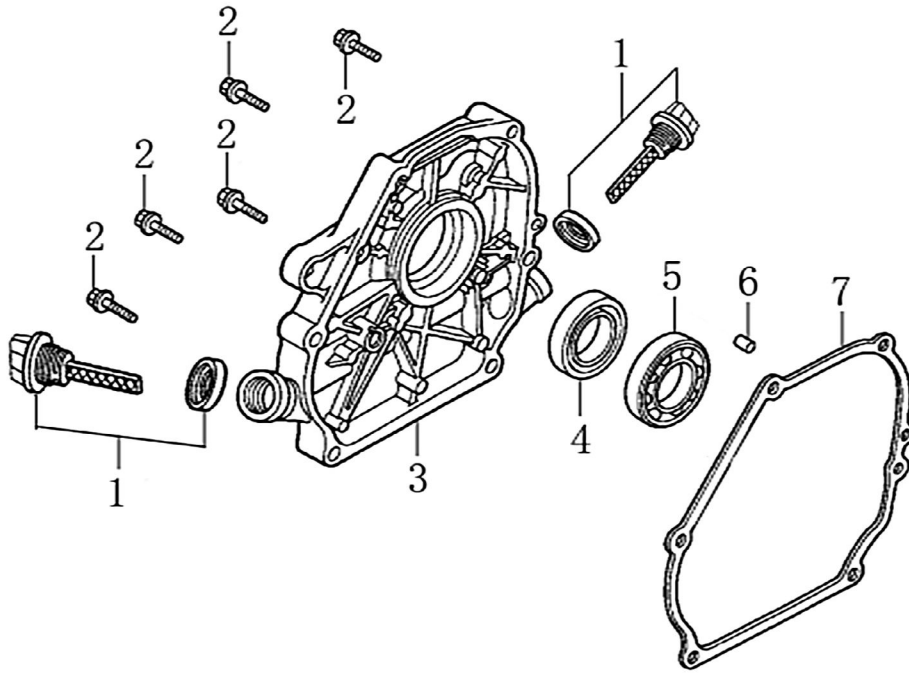

Cylinder Head

ITEM	PART NO.	QTY.	DESCRIPTION
1	0J88870101	1	HEAD, CYLINDER
2	0J35220159	2	BOLT, STUD, IN.
3	0J35220165	2	PIN, DOWEL
4	0J88870102	1	GASKET, CYLINDER
5	0G84420210	2	BOLT, STUD, EX.
6	0J00620106	1	PLUG, SPARK
7	0J35220158	4	BOLT, FLANGE, 8X60
8	0J88870103	1	GASKET, HEAD COVER
9	0J88870104	1	COVER, HEAD
10	0G84420217	4	BOLT, FLANGE , 6X14
11	0J88870105	1	TUBE, BREATHER
12	0J88870107	1	GASKET, BREATHER CHAMBER
13	0J88870106	1	CAP, BREATHER CHAMBER
14	0J88870108	1	OIL STRAINER
NOT SHOWN	0J888700SM	1	196CC GASOLINE ENG (G19) SM KIT

196cc ENGINE

Crankcase

ITEM	PART NO.	QTY.	DESCRIPTION
1	0J88870109	1	CRANK CASE
2	0J35220166	1	OIL SEAL 25x41.25x6
3	0J35220164	2	WASHER, DRAIN PLUG
4	0J35220111	2	BOLT, DRAIN PLUG
5	0G84420112	1	ALERT UNIT, OIL
6	0J35220157	1	BOLT, FLANGE, 6x10
7	0J35220154	1	OIL LEVEL SWITCH
8	0G84420217	2	BOLT, FLANGE, 6x14
9	0J88870110	1	GOVERNOR GEAR ASSY.
10	0J47870117	1	BEARING, RADIAL BALL
11	0J47870118	1	WASHER, PLAIN
12	0G84420219	1	PIN, LOCK
13	0J47870119	1	SHAFT, GOVERNOR ARM
14	0J88870133	1	WIRE COVER, OIL LEVEL SWITCH WIRE CONNECTIONS

Crankcase Cover

ITEM	PART NO.	QTY.	DESCRIPTION
1	0J35230110	2	CAP ASSY. DIP STICK
2	0J35230136	6	BOLT, FLANGE
3	0J88870111	1	CASE COVER
4	0J35220166	1	OIL SEAL 25x41.25x6
5	0J47870117	1	BEARING, RADIAL BALL
6	0J35230138	2	PIN, DOWEL
7	0J88870112	1	GASKET, CASE COVER

Camshaft

ITEM	PART NO.	QTY.	DESCRIPTION
1	0J88870120	2	ASSY, ROCKER ARM
2	0J88870119	2	VALVE ROCKER SHAFT
3	0J88870121	2	ROD, PUSH
4	0J35220122	2	LIFTER VALVE
5	0J35230114	2	ROTATOR, VALVE
6	0J35220118	2	RETAINER, VALVE SPRING
7	0J35220117	2	SPRING, VALVE
8	0J35220119	1	SEAL, GUIDE
9	0J35230140	1	VALVES, INTAKE & EXHAUST SET OF 2
10	0J88870122	1	CAMSHAFT ASSY.