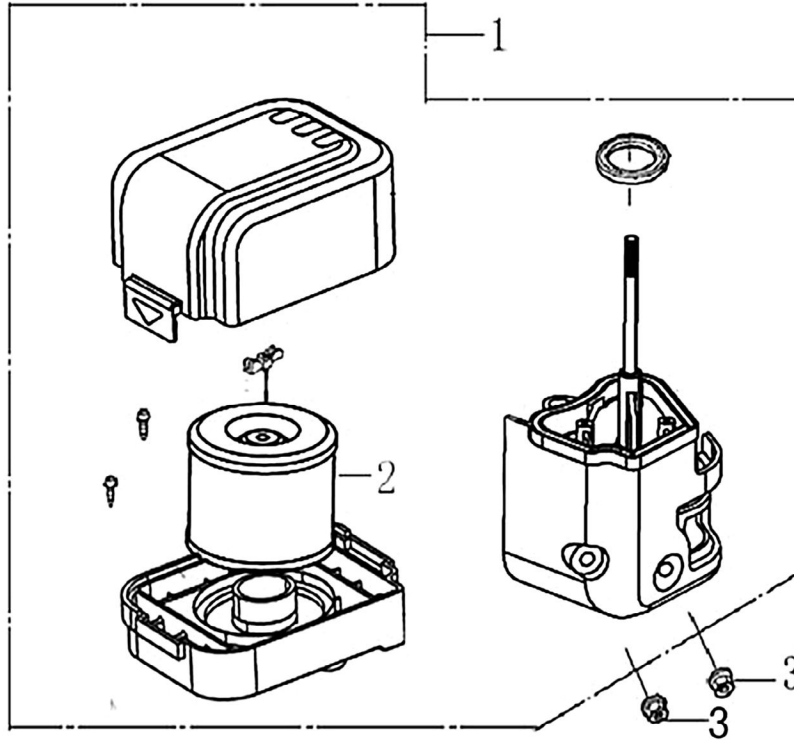

Air Cleaner

ITEM	PART NO.	QTY.	DESCRIPTION
1	0J88870124	1	AIR CLEANER ASSY
2	0J88870125	1	ELEMENT, AIR CLEANER
3	0G84420196	2	NUT, FLANGE, 6MM