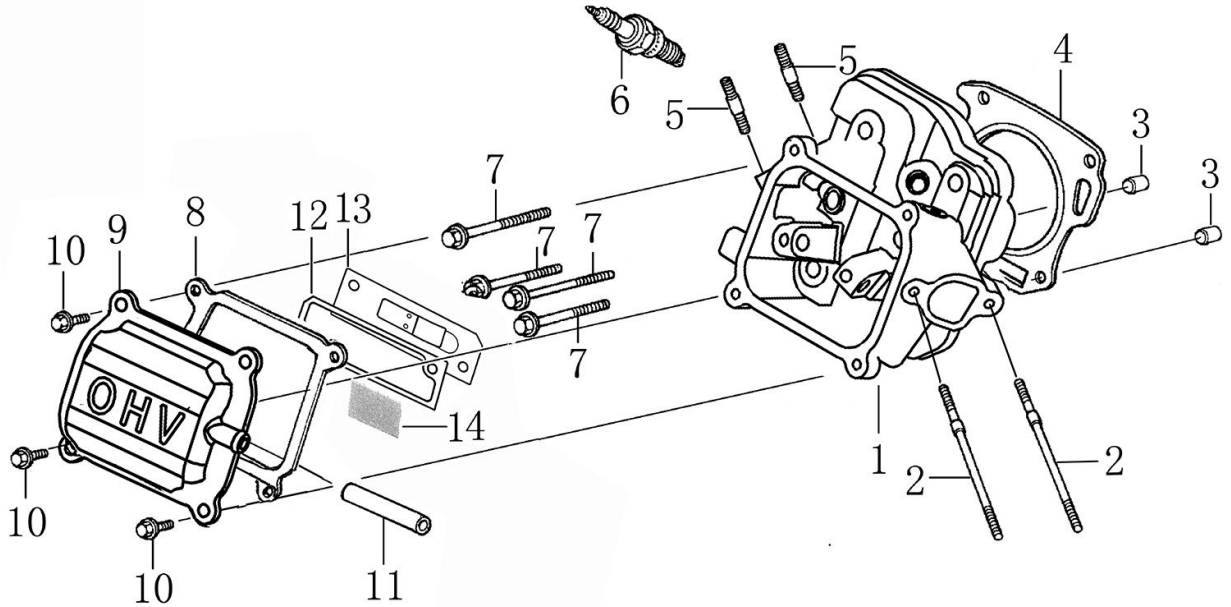

Cylinder Head

ITEM	PART NO.	QTY.	DESCRIPTION
1	0J88870101	1	HEAD, CYLINDER
2	0J35220159	2	BOLT, STUD, IN.
3	0J35220165	2	PIN, DOWEL
4	0J88870102	1	GASKET, CYLINDER
5	0G84420210	2	BOLT, STUD, EX.
6	0J00620106	1	PLUG, SPARK
7	0J35220158	4	BOLT, FLANGE, 8X60
8	0J88870103	1	GASKET, HEAD COVER
9	0J88870104	1	COVER, HEAD
10	0G84420217	4	BOLT, FLANGE , 6X14
11	0J88870105	1	TUBE, BREATHER
12	0J88870107	1	GASKET, BREATHER CHAMBER
13	0J88870106	1	CAP, BREATHER CHAMBER
14	0J88870108	1	OIL STRAINER
NOT SHOWN	0J888700SM	1	196CC GASOLINE ENG (G19) SM KIT

196cc ENGINE

Crankcase

ITEM	PART NO.	QTY.	DESCRIPTION
1	0J88870109	1	CRANK CASE
2	0J35220166	1	OIL SEAL 25x41.25x6
3	0J35220164	2	WASHER, DRAIN PLUG
4	0J35220111	2	BOLT, DRAIN PLUG
5	0G84420112	1	ALERT UNIT, OIL
6	0J35220157	1	BOLT, FLANGE, 6x10
7	0J35220154	1	OIL LEVEL SWITCH
8	0G84420217	2	BOLT, FLANGE, 6x14
9	0J88870110	1	GOVERNOR GEAR ASSY.
10	0J47870117	1	BEARING, RADIAL BALL
11	0J47870118	1	WASHER, PLAIN
12	0G84420219	1	PIN, LOCK
13	0J47870119	1	SHAFT, GOVERNOR ARM
14	0J88870133	1	WIRE COVER, OIL LEVEL SWITCH WIRE CONNECTIONS

Crankcase Cover

ITEM	PART NO.	QTY.	DESCRIPTION
1	0J35230110	2	CAP ASSY. DIP STICK
2	0J35230136	6	BOLT, FLANGE
3	0J88870111	1	CASE COVER
4	0J35220166	1	OIL SEAL 25x41.25x6
5	0J47870117	1	BEARING, RADIAL BALL
6	0J35230138	2	PIN, DOWEL
7	0J88870112	1	GASKET, CASE COVER

Camshaft

ITEM	PART NO.	QTY.	DESCRIPTION
1	0J88870120	2	ASSY, ROCKER ARM
2	0J88870119	2	VALVE ROCKER SHAFT
3	0J88870121	2	ROD, PUSH
4	0J35220122	2	LIFTER VALVE
5	0J35230114	2	ROTATOR, VALVE
6	0J35220118	2	RETAINER, VALVE SPRING
7	0J35220117	2	SPRING, VALVE
8	0J35220119	1	SEAL, GUIDE
9	0J35230140	1	VALVES, INTAKE & EXHAUST SET OF 2
10	0J88870122	1	CAMSHAFT ASSY.