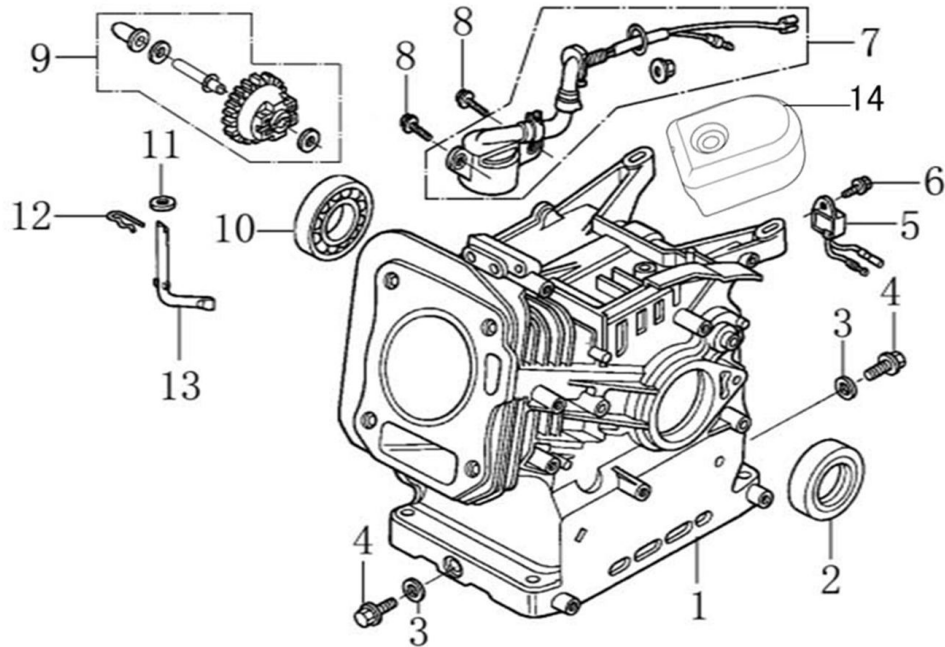

Cylinder Head

ITEM	PART NO.	QTY.	DESCRIPTION
1	0J88870101	1	HEAD, CYLINDER
2	0J35220159	2	BOLT, STUD, IN.
3	0J35220165	2	PIN, DOWEL
4	0J88870102	1	GASKET, CYLINDER
5	0G84420210	2	BOLT, STUD, EX.
6	0J00620106	1	PLUG, SPARK
7	0J35220158	4	BOLT, FLANGE, 8X60
8	0J88870103	1	GASKET, HEAD COVER
9	0J88870104	1	COVER, HEAD
10	0G84420217	4	BOLT, FLANGE , 6X14
11	0J88870105	1	TUBE, BREATHER
12	0J88870107	1	GASKET, BREATHER CHAMBER
13	0J88870106	1	CAP, BREATHER CHAMBER
14	0J88870108	1	OIL STRAINER
NOT SHOWN	0J888700SM	1	196CC GASOLINE ENG (G19) SM KIT

196cc ENGINE

Crankcase

ITEM	PART NO.	QTY.	DESCRIPTION
1	0J88870109	1	CRANK CASE
2	0J35220166	1	OIL SEAL 25x41.25x6
3	0J35220164	2	WASHER, DRAIN PLUG
4	0J35220111	2	BOLT, DRAIN PLUG
5	0G84420112	1	ALERT UNIT, OIL
6	0J35220157	1	BOLT, FLANGE, 6x10
7	0J35220154	1	OIL LEVEL SWITCH
8	0G84420217	2	BOLT, FLANGE, 6x14
9	0J88870110	1	GOVERNOR GEAR ASSY.
10	0J47870117	1	BEARING, RADIAL BALL
11	0J47870118	1	WASHER, PLAIN
12	0G84420219	1	PIN, LOCK
13	0J47870119	1	SHAFT, GOVERNOR ARM
14	0J88870133	1	WIRE COVER, OIL LEVEL SWITCH WIRE CONNECTIONS

Crankcase Cover

ITEM	PART NO.	QTY.	DESCRIPTION
1	0J35230110	2	CAP ASSY. DIP STICK
2	0J35230136	6	BOLT, FLANGE
3	0J88870111	1	CASE COVER
4	0J35220166	1	OIL SEAL 25x41.25x6
5	0J47870117	1	BEARING, RADIAL BALL
6	0J35230138	2	PIN, DOWEL
7	0J88870112	1	GASKET, CASE COVER

Camshaft

ITEM	PART NO.	QTY.	DESCRIPTION
1	0J88870120	2	ASSY, ROCKER ARM
2	0J88870119	2	VALVE ROCKER SHAFT
3	0J88870121	2	ROD, PUSH
4	0J35220122	2	LIFTER VALVE
5	0J35230114	2	ROTATOR, VALVE
6	0J35220118	2	RETAINER, VALVE SPRING
7	0J35220117	2	SPRING, VALVE
8	0J35220119	1	SEAL, GUIDE
9	0J35230140	1	VALVES, INTAKE & EXHAUST SET OF 2
10	0J88870122	1	CAMSHAFT ASSY.