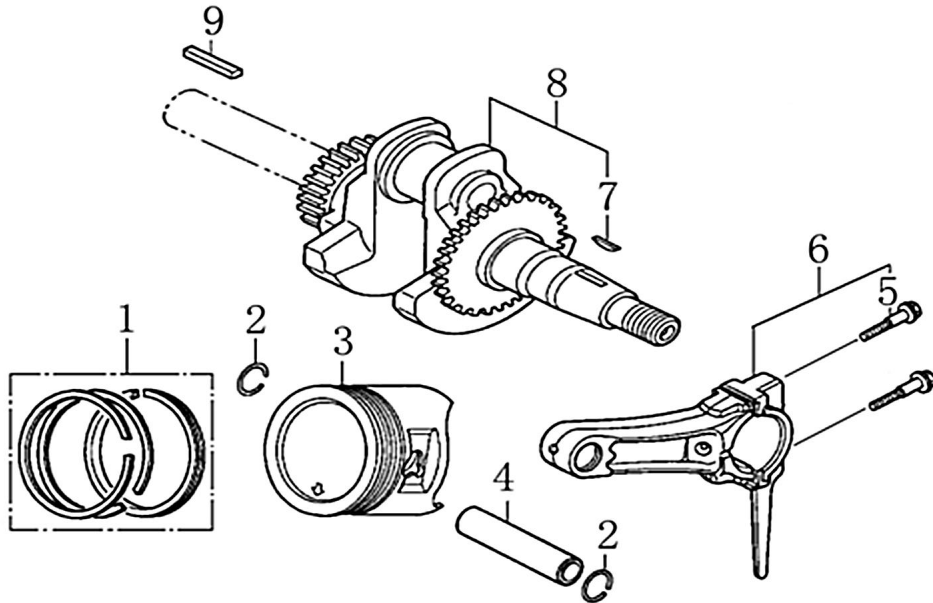

Crankshaft and Piston

ITEM	PART NO.	QTY.	DESCRIPTION
1	0J88870113	1	RING SET
2	0J47870127	2	CLIP, PISTON PIN
3	0J88870114	1	PISTON
4	0J47870129	1	PIN, PISTON
5	0J47870130	2	BOLT, CONNECTING ROD
6	0J88870115	1	ROD ASSY., CONNECTING
7	0G84420119	1	KEY
8	0J88870116	1	CRANKSHAFT COMP
9	0J88870117	1	KEY