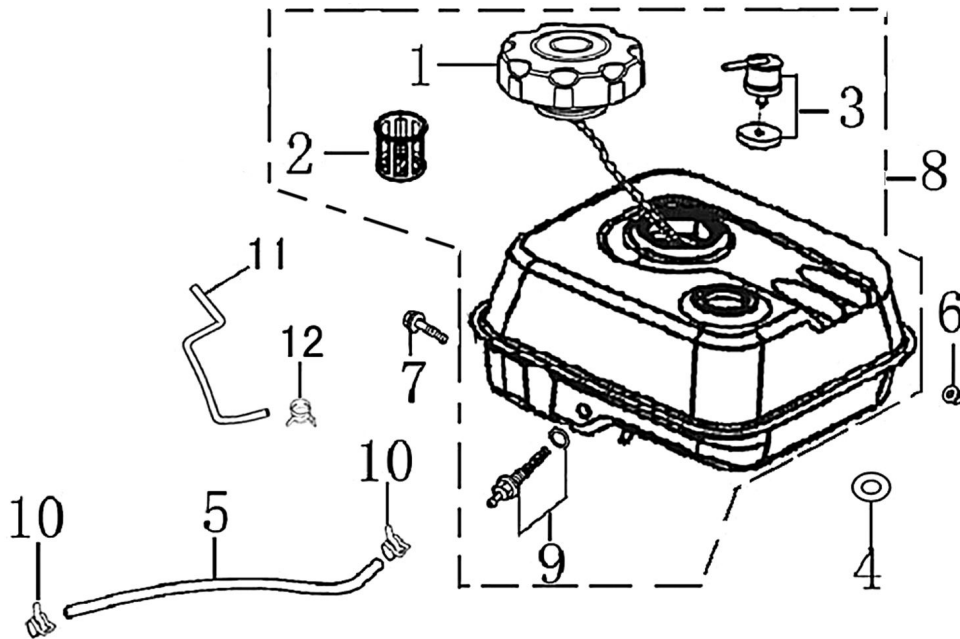

Fuel Tank

ITEM	PART NO.	QTY.	DESCRIPTION
1	0J88870127	1	CAP, FUEL FILLER
2	0J35220133	1	FILTER, FUEL
3	0J88870128	1	ROV
4	0J35220171	2	WASHER, RUBBER
5	0J25910114	1	HOSE, FUEL
6	0G84420196	2	NUT, FLANGE, 6MM
7	0G84420268	1	BOLT, FLANGE, 6x25
8	0J88870129	1	TANK COMP., FUEL
9	0J35220132	1	JOINT ASSY., FUEL TANK
10	0J88870130	2	CLAMP/COLLAR
11	0J88870131	1	FORMED HOSE
12	0J88870132	1	CLAMP