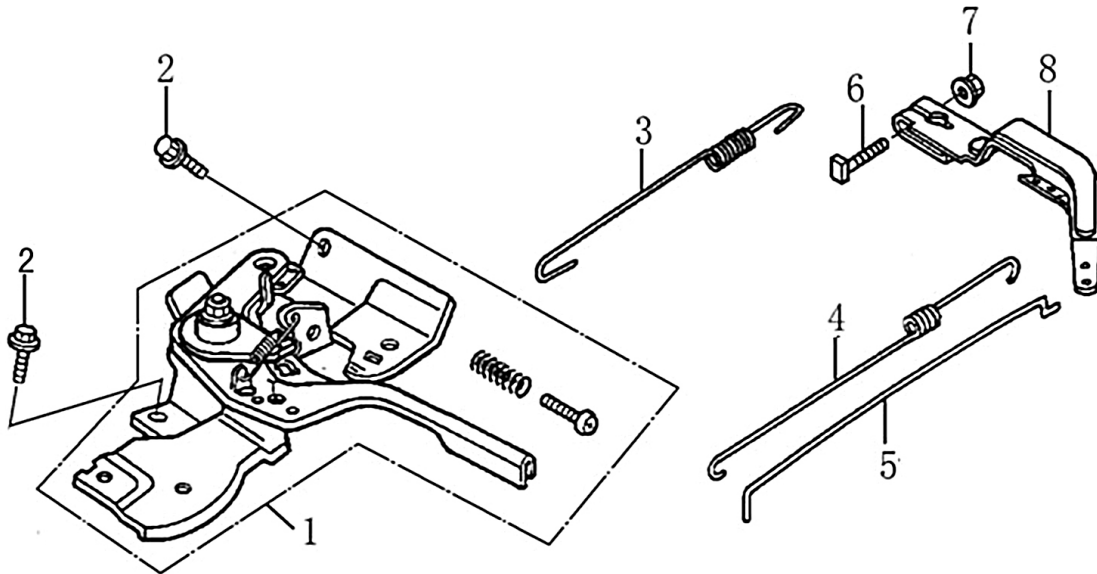

Camshaft

ITEM	PART NO.	QTY.	DESCRIPTION
1	0J88870120	2	ASSY, ROCKER ARM
2	0J88870119	2	VALVE ROCKER SHAFT
3	0J88870121	2	ROD, PUSH
4	0J35220122	2	LIFTER VALVE
5	0J35230114	2	ROTATOR, VALVE
6	0J35220118	2	RETAINER, VALVE SPRING
7	0J35220117	2	SPRING, VALVE
8	0J35220119	1	SEAL, GUIDE
9	0J35230140	1	VALVES, INTAKE & EXHAUST SET OF 2
10	0J88870122	1	CAMSHAFT ASSY.

Shrouds

ITEM	PART NO.	QTY.	DESCRIPTION
1	0G84420241	2	BOLT, FLANGE 6x8
2	0H95590112	1	SHROUD COMP
3	0J35220125	1	PLATE, SIDE
4	0J35220156	1	BOLT, FLANGE, 6x20
5	0J35220160	1	BOLT, STUD

Carburetor

ITEM	PART NO.	QTY.	DESCRIPTION
1	0J88870123	1	CARBURETOR
2	0J35220128	1	GASKET, INSULATOR
3	0J35220130	1	INSULATOR, CARBURETOR
4	0J35220127	1	GASKET., CARBURETOR
5	0J35220129	1	SPACER COMP., AIR CLEANER

Control

ITEM	PART NO.	QTY.	DESCRIPTION
1	0J35220139	1	CONTROL ASSY.
2	0J35220157	2	BOLT, FLANGE
3	0H95590117	1	SPRING, GOVERNOR
4	0J35220137	1	SPRING, THROTTLE RETURN
5	0H95590116	1	ROD, GOVERNOR
6	0G84420197	1	BOLT, GOVERNOR ARM M6x21
7	0G84420196	1	NUT, FLANGE
8	0J35220138	1	ARM, GOVERNOR