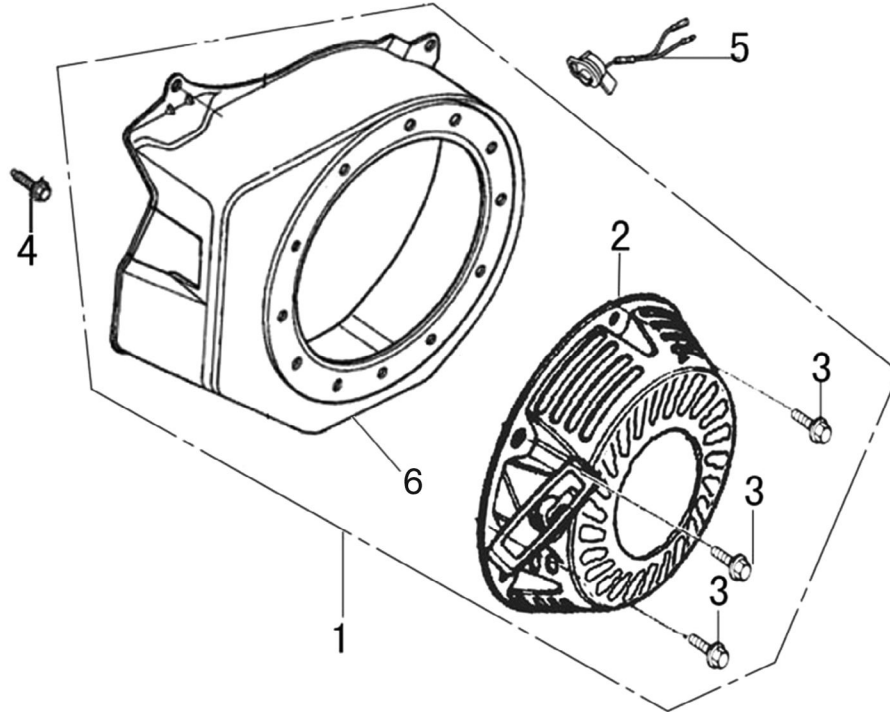

Starter

ITEM	PART NO.	QTY.	DESCRIPTION
1	0J352330141	1	RECOIL STARTER W/ BLOWER HSING
2	0J08070SRV	1	ASSY, RECOIL STARTER
3	0G84420241	3	BOLT, FLANGE 6x8
4	0J35220157	4	BOLT, FLANGE 6x10
5	0G9911	1	SWITCH ASSY., ENGINE STOP
6	0H95590123	1	BLOWER HOUSING