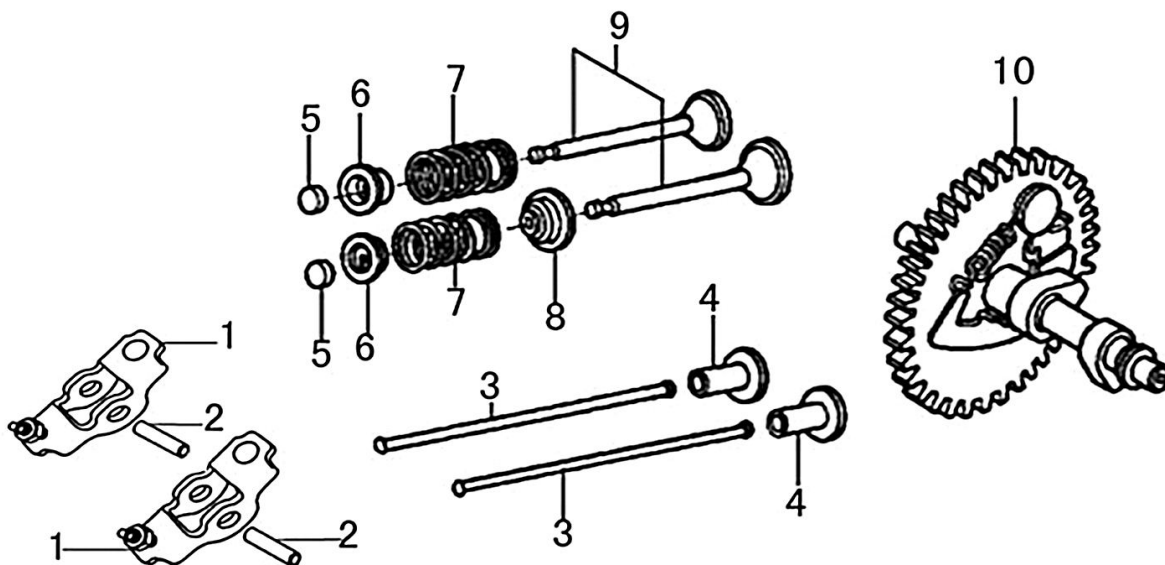

Cylinder Head

ITEM	PART NO.	QTY.	DESCRIPTION
1	0J88870101	1	HEAD, CYLINDER
2	0J35220159	2	BOLT, STUD, IN.
3	0J35220165	2	PIN, DOWEL
4	0J88870102	1	GASKET, CYLINDER
5	0G84420210	2	BOLT, STUD, EX.
6	0J00620106	1	PLUG, SPARK
7	0J35220158	4	BOLT, FLANGE, 8X60
8	0J88870103	1	GASKET, HEAD COVER
9	0J88870104	1	COVER, HEAD
10	0G84420217	4	BOLT, FLANGE , 6X14
11	0J88870105	1	TUBE, BREATHER
12	0J88870107	1	GASKET, BREATHER CHAMBER
13	0J88870106	1	CAP, BREATHER CHAMBER
14	0J88870108	1	OIL STRAINER
NOT SHOWN	0J888700SM	1	196CC GASOLINE ENG (G19) SM KIT

Crankcase Cover

ITEM	PART NO.	QTY.	DESCRIPTION
1	0J35230110	2	CAP ASSY. DIP STICK
2	0J35230136	6	BOLT, FLANGE
3	0J88870111	1	CASE COVER
4	0J35220166	1	OIL SEAL 25x41.25x6
5	0J47870117	1	BEARING, RADIAL BALL
6	0J35230138	2	PIN, DOWEL
7	0J88870112	1	GASKET, CASE COVER

Crankshaft and Piston

ITEM	PART NO.	QTY.	DESCRIPTION
1	0J88870113	1	RING SET
2	0J47870127	2	CLIP, PISTON PIN
3	0J88870114	1	PISTON
4	0J47870129	1	PIN, PISTON
5	0J47870130	2	BOLT, CONNECTING ROD
6	0J88870115	1	ROD ASSY., CONNECTING
7	0G84420119	1	KEY
8	0J88870116	1	CRANKSHAFT COMP
9	0J88870117	1	KEY

Camshaft

ITEM	PART NO.	QTY.	DESCRIPTION
1	0J88870120	2	ASSY, ROCKER ARM
2	0J88870119	2	VALVE ROCKER SHAFT
3	0J88870121	2	ROD, PUSH
4	0J35220122	2	LIFTER VALVE
5	0J35230114	2	ROTATOR, VALVE
6	0J35220118	2	RETAINER, VALVE SPRING
7	0J35220117	2	SPRING, VALVE
8	0J35220119	1	SEAL, GUIDE
9	0J35230140	1	VALVES, INTAKE & EXHAUST SET OF 2
10	0J88870122	1	CAMSHAFT ASSY.