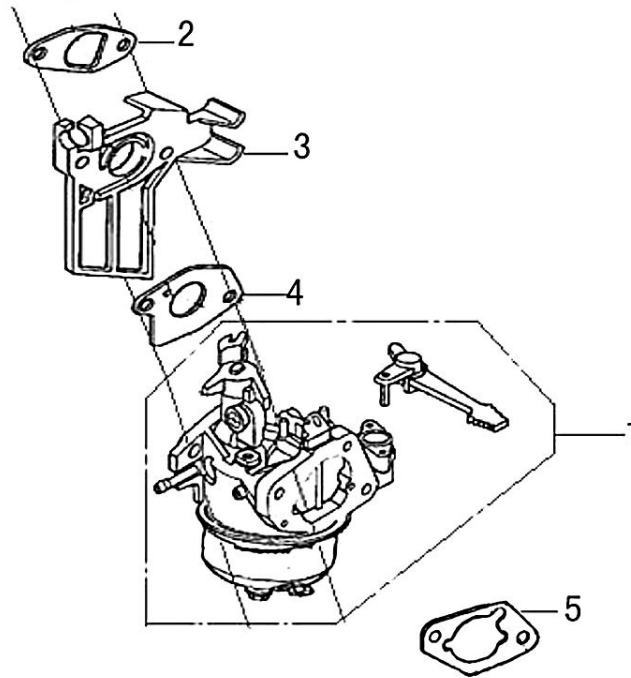

212cc ENGINE

Crankshaft and Piston

ITEM	PART NO.	QTY.	DESCRIPTION
1	OK10430113	1	RING SET
2	OJ47870127	2	CLIP, PISTON PIN
3	OK10430114	1	PISTON
4	OJ47870129	1	PIN, PISTON
5	OJ47870130	2	BOLT, CONNECTING ROD
6	OJ47870131	1	ROD ASSY., CONNECTING
7	OG84420119	1	KEY
8	OK10430115	1	CRANKSHAFT COMP
9	OJ88870117	1	KEY
10	029333A	1	TIE WRAP

Rocker and Camshaft

ITEM	PART NO.	QTY.	DESCRIPTION
1	0J88870120	2	ARM COMP.
2	0J88870119	2	VALVE ROCKER SHAFT
3	0J88870121	2	ROD, PUSH
4	0J35220122	2	LIFTER VALVE
5	0J35230114	2	ROTATOR, VALVE
6	0J35220118	2	RETAINER, VALVE SPRING
7	0J35220117	2	SPRING, VALVE
8	0J35220119	1	SEAL, GUIDE
9	0J35230140	1	VALVE COMP.
10	0J47870133	1	CAMSHAFT ASSY.
11	0K10430117	4	SPLIT WASHER

Starter

ITEM	PART NO.	QTY.	DESCRIPTION
1	0K10430118	1	RECOIL STARTER w/ BLOWER HSNQ.
2	0J35220150	1	STARTER ASSY., RECOIL
3	0G84420241	3	BOLT,FLANGE 6x8
4	0J35220157	4	BOLT,FLANGE 6x10
5	0G9911	1	SWITCH ASSY., ENGINE STOP
6	0K10430123	1	BLOWER HOUSING/SHROUD

Shrouds

ITEM	PART NO.	QTY.	DESCRIPTION
1	0G84420241	2	BOLT, FLANGE 6x8
2	0J47870113	1	SHROUD COMP
3	0J35220125	1	PLATE, SIDE
4	0J35220156	1	BOLT, FLANGE , 6x20
5	0J35220160	1	BOLT, STUD

Carburetor

ITEM	PART NO.	QTY.	DESCRIPTION
1	0K10430120	1	CARBURETOR
2	0J35220128	1	GASKET, INSULATOR
3	0J35220130	1	INSULATOR, CARBURETOR
4	0J35220127	1	GASKET, CARBURETOR
5	0J35220129	1	GASKET, AIR CLEANER