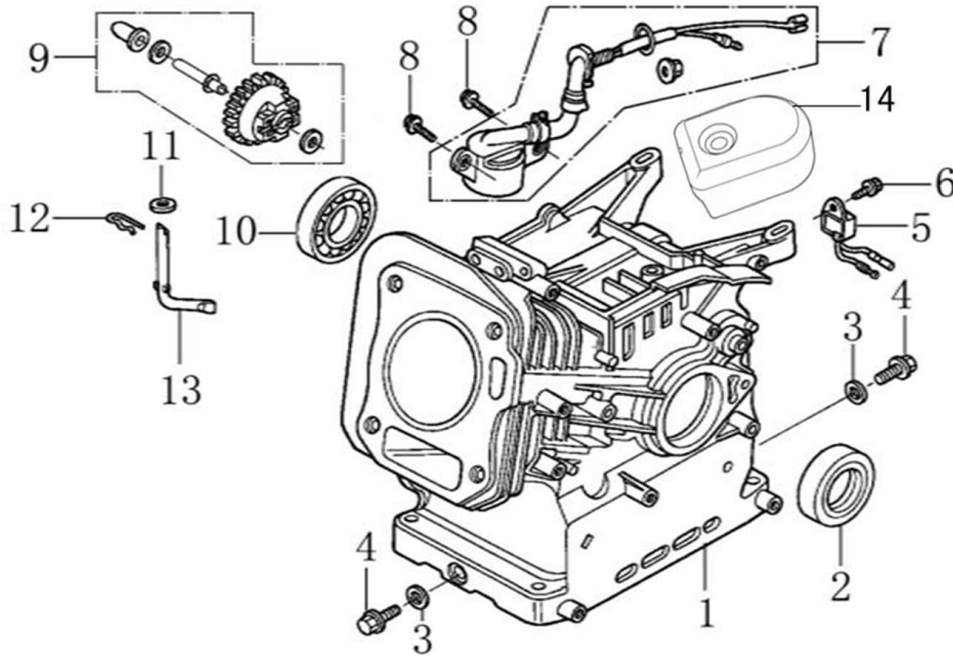

Cylinder Head

ITEM	PART NO.	QTY.	DESCRIPTION
1	0J88870101	1	HEAD, CYLINDER
2	0J35220159	2	BOLT, STUD, IN.
3	0J35220165	2	PIN, DOWEL
4	0K10430110	1	GASKET, CYLINDER
5	0G84420210	2	BOLT, STUD, EX.
6	0J00620106	1	PLUG, SPARK
7	0J35220158	4	BOLT, FLANGE , 8x60
8	0J88870103	1	GASKET, HEAD COVER
9	0J88870104	1	COVER, HEAD
10	0G84420217	4	BOLT, FLANGE , 6x14
11	0J88870105	1	TUBE, BREATHER
12	0J88870107	1	GASKET, BREATHER CHAMBER
13	0J88870106	1	CAP, BREATHER CHAMBER
14	0J88870108	1	OIL STRAINER
NOT SHOWN	0K104300SM	1	212CC GASOLINE ENG (G19) SM KIT

212cc ENGINE

Crankcase

ITEM	PART NO.	QTY.	DESCRIPTION
1	OK10430111	1	CRANK CASE
2	OJ35220166	1	OIL SEAL 25x41.25x6
3	OJ35220164	2	WASHER, DRAIN PLUG
4	OJ35220111	2	BOLT, DRAIN PLUG
5	OG84420112	1	ALERT UNIT, OIL
6	OJ35220157	1	BOLT, FLANGE, 6x10
7	OJ35220154	1	OIL LEVEL SWITCH
8	OG84420217	2	BOLT, FLANGE , 6*14
9	OJ88870110	1	GOVERNOR GEAR ASSY.
10	OJ35230139	1	BEARING, RADIAL BALL
11	OJ47870118	1	WASHER, PLAIN
12	OG84420219	1	PIN, LOCK
13	OJ47870119	1	SHAFT, GOVERNOR ARM
14	OJ88870133	1	COVER, WIRE

212cc ENGINE

Crankshaft and Piston

ITEM	PART NO.	QTY.	DESCRIPTION
1	OK10430113	1	RING SET
2	OJ47870127	2	CLIP, PISTON PIN
3	OK10430114	1	PISTON
4	OJ47870129	1	PIN, PISTON
5	OJ47870130	2	BOLT, CONNECTING ROD
6	OJ47870131	1	ROD ASSY., CONNECTING
7	OG84420119	1	KEY
8	OK10430115	1	CRANKSHAFT COMP
9	OJ88870117	1	KEY
10	029333A	1	TIE WRAP

Rocker and Camshaft

ITEM	PART NO.	QTY.	DESCRIPTION
1	0J88870120	2	ARM COMP.
2	0J88870119	2	VALVE ROCKER SHAFT
3	0J88870121	2	ROD, PUSH
4	0J35220122	2	LIFTER VALVE
5	0J35230114	2	ROTATOR, VALVE
6	0J35220118	2	RETAINER, VALVE SPRING
7	0J35220117	2	SPRING, VALVE
8	0J35220119	1	SEAL, GUIDE
9	0J35230140	1	VALVE COMP.
10	0J47870133	1	CAMSHAFT ASSY.
11	0K10430117	4	SPLIT WASHER