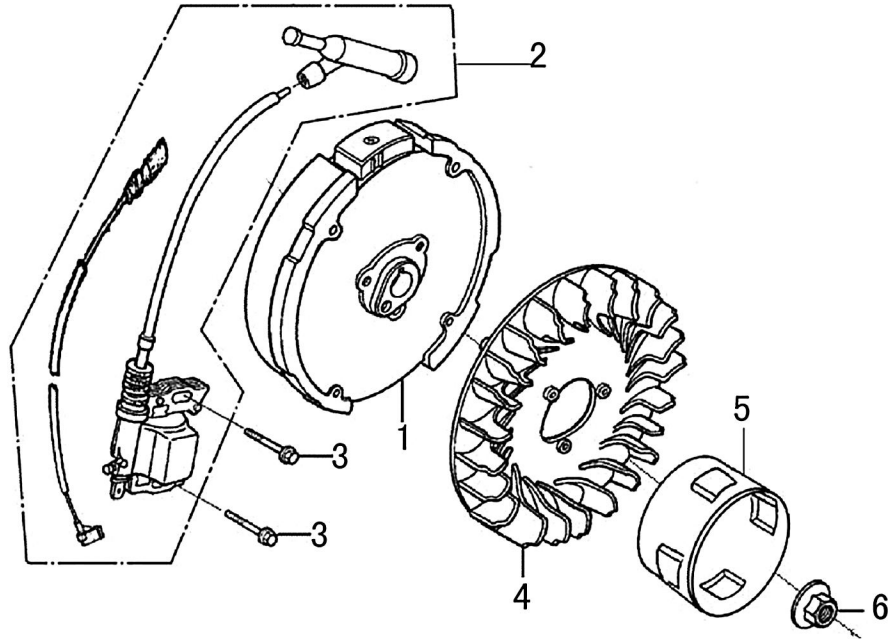

Rocker and Camshaft

ITEM	PART NO.	QTY.	DESCRIPTION
1	0J88870120	2	ARM COMP.
2	0J88870119	2	VALVE ROCKER SHAFT
3	0J88870121	2	ROD, PUSH
4	0J35220122	2	LIFTER VALVE
5	0J35230114	2	ROTATOR, VALVE
6	0J35220118	2	RETAINER, VALVE SPRING
7	0J35220117	2	SPRING, VALVE
8	0J35220119	1	SEAL, GUIDE
9	0J35230140	1	VALVE COMP.
10	0J47870133	1	CAMSHAFT ASSY.
11	0K10430117	4	SPLIT WASHER

Shrouds

ITEM	PART NO.	QTY.	DESCRIPTION
1	0G84420241	2	BOLT, FLANGE 6x8
2	0J47870113	1	SHROUD COMP
3	0J35220125	1	PLATE, SIDE
4	0J35220156	1	BOLT, FLANGE , 6x20
5	0J35220160	1	BOLT, STUD

Carburetor

ITEM	PART NO.	QTY.	DESCRIPTION
1	0K10430120	1	CARBURETOR
2	0J35220128	1	GASKET, INSULATOR
3	0J35220130	1	INSULATOR, CARBURETOR
4	0J35220127	1	GASKET, CARBURETOR
5	0J35220129	1	GASKET, AIR CLEANER

Flywheel

ITEM	PART NO.	QTY.	DESCRIPTION
1	0H95610115	1	FLYWHEEL
2	0J35220153	1	COIL ASSY., IGNITION
3	0G84420268	2	BOLT, FLANGE,6x25
4	0J35230117	1	FAN, COOLING
5	0K10430121	1	PULLEY, STARTER
6	0J35220162	1	NUT, SPECIAL

Control

ITEM	PART NO.	QTY.	DESCRIPTION
1	0J35220139	1	CONTROL ASSY.
2	0J35220157	2	BOLT, FLANGE
3	0H95590117	1	SPRING, GOVERNOR
4	0J35220137	1	SPRING, THROTTLE RETURN
5	0H95590116	1	ROD, GOVERNOR
6	0G84420197	1	BOLT, GOVERNOR ARM M6x21
7	0G84420196	1	NUT, FLANGE
8	0J35220138	1	ARM, GOVERNOR