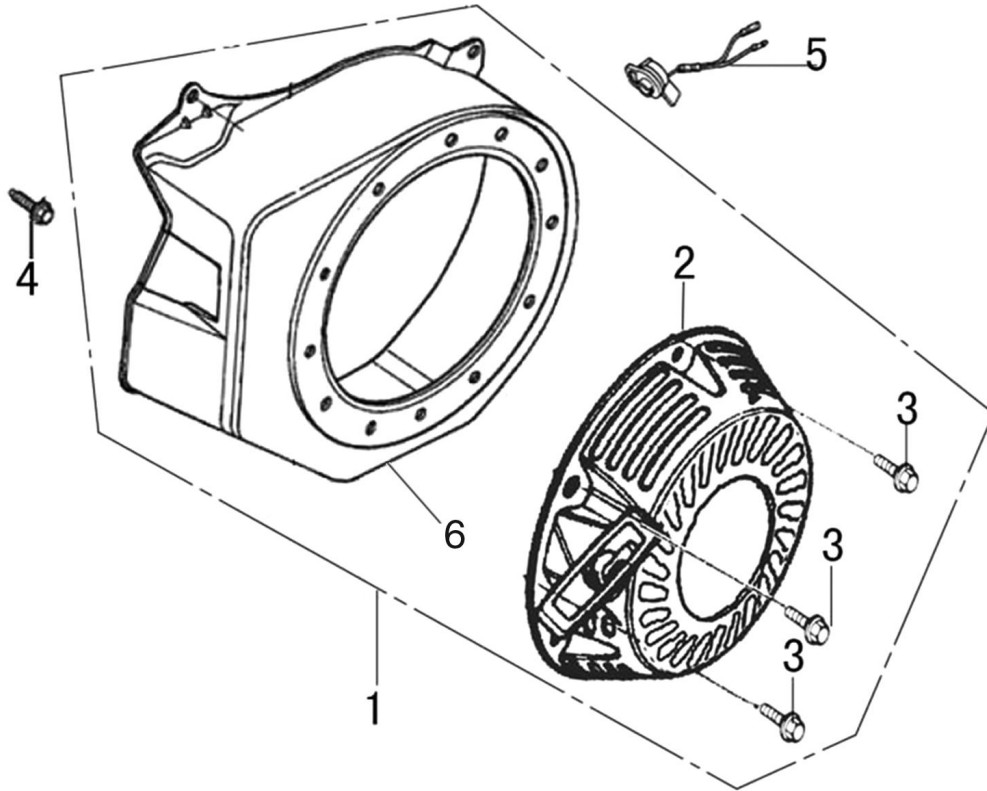

Starter

ITEM	PART NO.	QTY.	DESCRIPTION
1	0K10430118	1	RECOIL STARTER w/ BLOWER HSNQ.
2	0J35220150	1	STARTER ASSY., RECOIL
3	0G84420241	3	BOLT,FLANGE 6x8
4	0J35220157	4	BOLT,FLANGE 6x10
5	0G9911	1	SWITCH ASSY., ENGINE STOP
6	0K10430123	1	BLOWER HOUSING/SHROUD