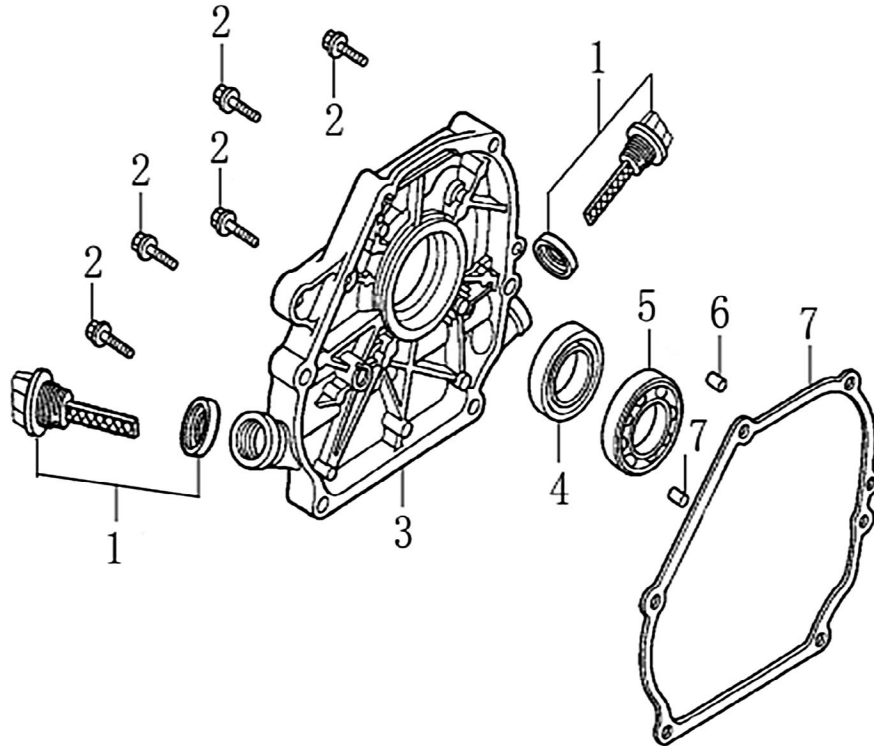

Crankcase Cover

ITEM	PART NO.	QTY.	DESCRIPTION
1	0J35230110	2	CAP ASSY. DIP STICK
2	0J35230136	6	BOLT, FLANGE
3	0J88870111	1	CASE COVER
4	0J35220166	1	OIL SEAL 25x41.25x6
5	0J35230139	1	BEARING, RADIAL BALL
6	0J35230138	2	PIN, DOWEL
7	0J88870112	1	GASKET, CASE COVER