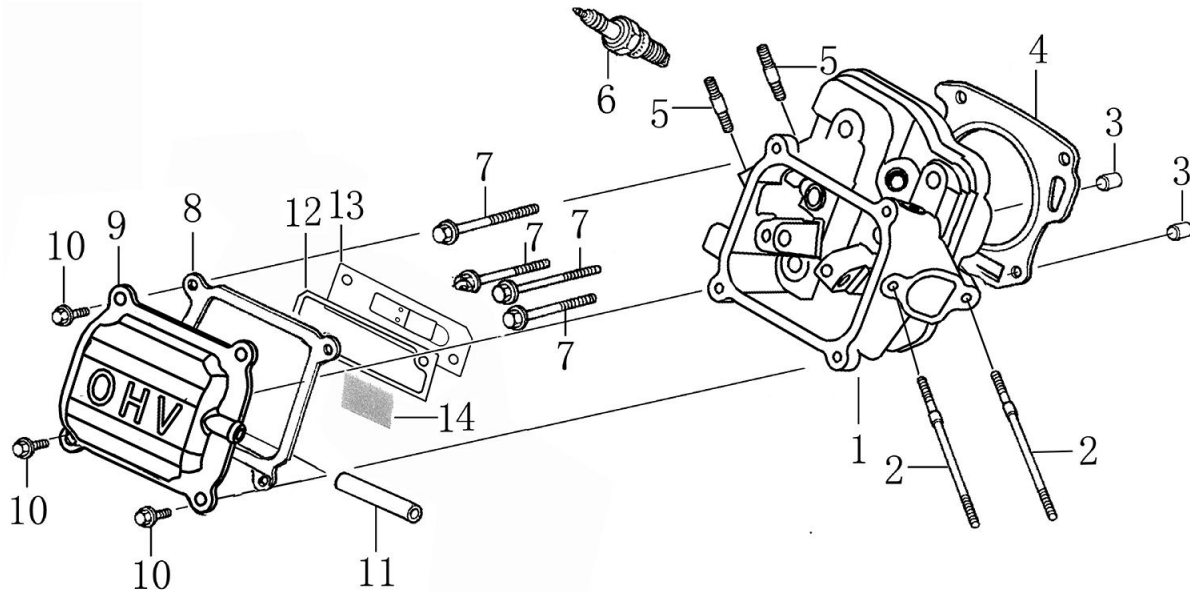

Cylinder Head

ITEM	PART NO.	QTY.	DESCRIPTION
1	0J88870101	1	HEAD, CYLINDER
2	0J35220159	2	BOLT, STUD, IN.
3	0J35220165	2	PIN, DOWEL
4	0K10430110	1	GASKET, CYLINDER
5	0G84420210	2	BOLT, STUD, EX.
6	0J00620106	1	PLUG, SPARK
7	0J35220158	4	BOLT, FLANGE , 8x60
8	0J88870103	1	GASKET, HEAD COVER
9	0J88870104	1	COVER, HEAD
10	0G84420217	4	BOLT, FLANGE , 6x14
11	0J88870105	1	TUBE, BREATHER
12	0J88870107	1	GASKET, BREATHER CHAMBER
13	0J88870106	1	CAP, BREATHER CHAMBER
14	0J88870108	1	OIL STRAINER
NOT SHOWN	0K104300SM	1	212CC GASOLINE ENG (G19) SM KIT

212cc ENGINE

Crankcase

ITEM	PART NO.	QTY.	DESCRIPTION
1	OK10430111	1	CRANK CASE
2	OJ35220166	1	OIL SEAL 25x41.25x6
3	OJ35220164	2	WASHER, DRAIN PLUG
4	OJ35220111	2	BOLT, DRAIN PLUG
5	OG84420112	1	ALERT UNIT, OIL
6	OJ35220157	1	BOLT, FLANGE, 6x10
7	OJ35220154	1	OIL LEVEL SWITCH
8	OG84420217	2	BOLT, FLANGE , 6*14
9	OJ88870110	1	GOVERNOR GEAR ASSY.
10	OJ35230139	1	BEARING, RADIAL BALL
11	OJ47870118	1	WASHER, PLAIN
12	OG84420219	1	PIN, LOCK
13	OJ47870119	1	SHAFT, GOVERNOR ARM
14	OJ88870133	1	COVER, WIRE

212cc ENGINE

Crankshaft and Piston

ITEM	PART NO.	QTY.	DESCRIPTION
1	OK10430113	1	RING SET
2	OJ47870127	2	CLIP, PISTON PIN
3	OK10430114	1	PISTON
4	OJ47870129	1	PIN, PISTON
5	OJ47870130	2	BOLT, CONNECTING ROD
6	OJ47870131	1	ROD ASSY., CONNECTING
7	OG84420119	1	KEY
8	OK10430115	1	CRANKSHAFT COMP
9	OJ88870117	1	KEY
10	029333A	1	TIE WRAP

Rocker and Camshaft

ITEM	PART NO.	QTY.	DESCRIPTION
1	0J88870120	2	ARM COMP.
2	0J88870119	2	VALVE ROCKER SHAFT
3	0J88870121	2	ROD, PUSH
4	0J35220122	2	LIFTER VALVE
5	0J35230114	2	ROTATOR, VALVE
6	0J35220118	2	RETAINER, VALVE SPRING
7	0J35220117	2	SPRING, VALVE
8	0J35220119	1	SEAL, GUIDE
9	0J35230140	1	VALVE COMP.
10	0J47870133	1	CAMSHAFT ASSY.
11	0K10430117	4	SPLIT WASHER