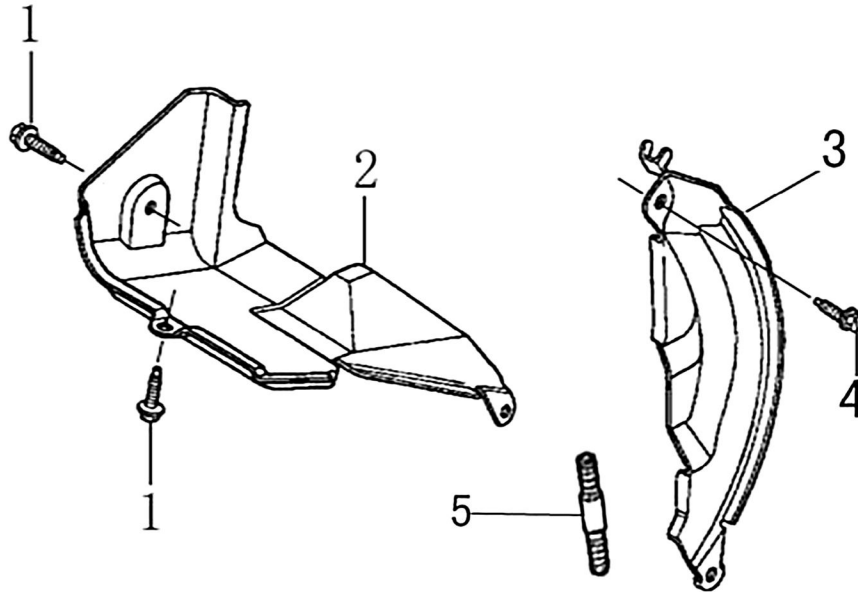

Shrouds

ITEM	PART NO.	QTY.	DESCRIPTION
1	0G84420241	2	BOLT, FLANGE 6x8
2	0J47870113	1	SHROUD COMP
3	0J35220125	1	PLATE, SIDE
4	0J35220156	1	BOLT, FLANGE , 6x20
5	0J35220160	1	BOLT, STUD