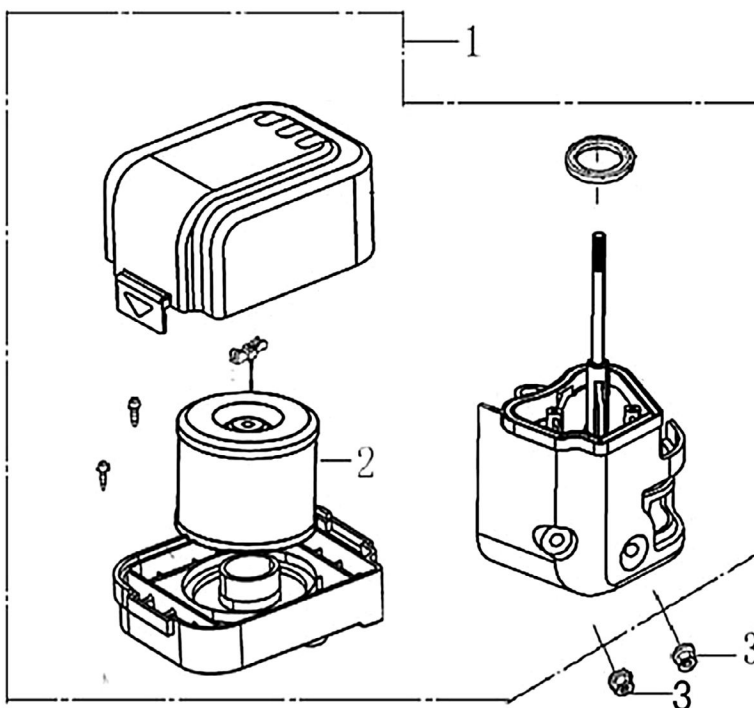

Air Cleaner

ITEM	PART NO.	QTY.	DESCRIPTION
1	0J88870124	1	AIR CLEANER ASSY
2	0J88870125	1	ELEMENT ASSY., AIR CLEANER
3	0G84420196	2	NUT , FLANGE , 6MM