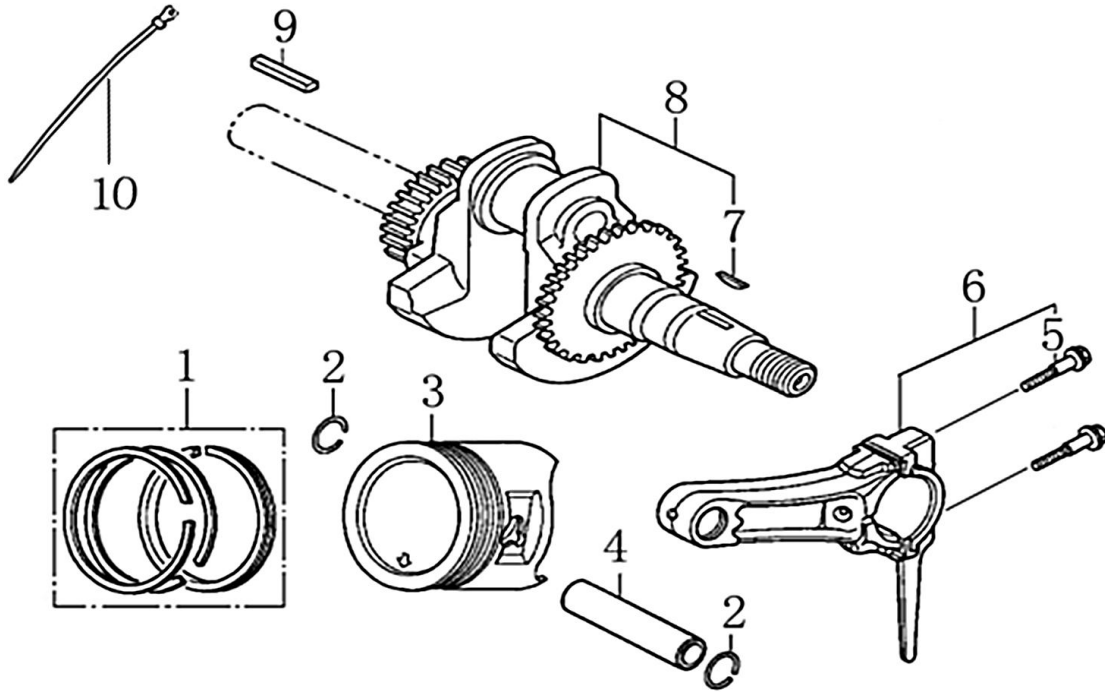

212cc ENGINE

Crankcase

ITEM	PART NO.	QTY.	DESCRIPTION
1	OK10430111	1	CRANK CASE
2	OJ35220166	1	OIL SEAL 25x41.25x6
3	OJ35220164	2	WASHER, DRAIN PLUG
4	OJ35220111	2	BOLT, DRAIN PLUG
5	OG84420112	1	ALERT UNIT, OIL
6	OJ35220157	1	BOLT, FLANGE, 6x10
7	OJ35220154	1	OIL LEVEL SWITCH
8	OG84420217	2	BOLT, FLANGE , 6*14
9	OJ88870110	1	GOVERNOR GEAR ASSY.
10	OJ35230139	1	BEARING, RADIAL BALL
11	OJ47870118	1	WASHER, PLAIN
12	OG84420219	1	PIN, LOCK
13	OJ47870119	1	SHAFT, GOVERNOR ARM
14	OJ88870133	1	COVER, WIRE

Crankcase Cover

ITEM	PART NO.	QTY.	DESCRIPTION
1	0J35230110	2	CAP ASSY. DIP STICK
2	0J35230136	6	BOLT, FLANGE
3	0J88870111	1	CASE COVER
4	0J35220166	1	OIL SEAL 25x41.25x6
5	0J35230139	1	BEARING, RADIAL BALL
6	0J35230138	2	PIN, DOWEL
7	0J88870112	1	GASKET, CASE COVER

212cc ENGINE

Crankshaft and Piston

ITEM	PART NO.	QTY.	DESCRIPTION
1	OK10430113	1	RING SET
2	OJ47870127	2	CLIP, PISTON PIN
3	OK10430114	1	PISTON
4	OJ47870129	1	PIN, PISTON
5	OJ47870130	2	BOLT, CONNECTING ROD
6	OJ47870131	1	ROD ASSY., CONNECTING
7	OG84420119	1	KEY
8	OK10430115	1	CRANKSHAFT COMP
9	OJ88870117	1	KEY
10	029333A	1	TIE WRAP

Rocker and Camshaft

ITEM	PART NO.	QTY.	DESCRIPTION
1	0J88870120	2	ARM COMP.
2	0J88870119	2	VALVE ROCKER SHAFT
3	0J88870121	2	ROD, PUSH
4	0J35220122	2	LIFTER VALVE
5	0J35230114	2	ROTATOR, VALVE
6	0J35220118	2	RETAINER, VALVE SPRING
7	0J35220117	2	SPRING, VALVE
8	0J35220119	1	SEAL, GUIDE
9	0J35230140	1	VALVE COMP.
10	0J47870133	1	CAMSHAFT ASSY.
11	0K10430117	4	SPLIT WASHER