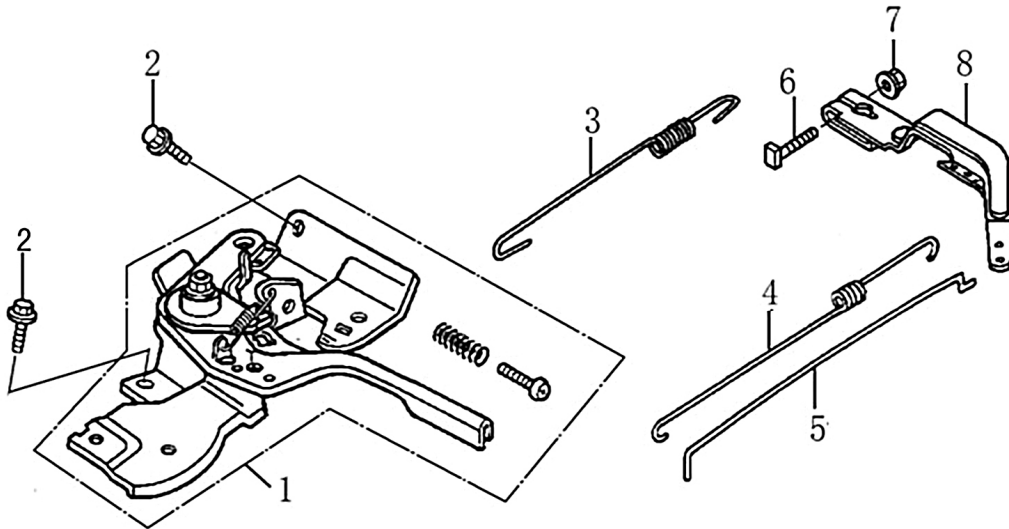

Rocker and Camshaft

ITEM	PART NO.	QTY.	DESCRIPTION
1	0J88870120	2	ARM COMP.
2	0J88870119	2	VALVE ROCKER SHAFT
3	0J88870121	2	ROD, PUSH
4	0J35220122	2	LIFTER VALVE
5	0J35230114	2	ROTATOR, VALVE
6	0J35220118	2	RETAINER, VALVE SPRING
7	0J35220117	2	SPRING, VALVE
8	0J35220119	1	SEAL, GUIDE
9	0J35230140	1	VALVE COMP.
10	0J47870133	1	CAMSHAFT ASSY.
11	0K10430117	4	SPLIT WASHER

Shrouds

ITEM	PART NO.	QTY.	DESCRIPTION
1	0G84420241	2	BOLT, FLANGE 6x8
2	0J47870113	1	SHROUD COMP
3	0J35220125	1	PLATE, SIDE
4	0J35220156	1	BOLT, FLANGE , 6x20
5	0J35220160	1	BOLT, STUD

Carburetor

ITEM	PART NO.	QTY.	DESCRIPTION
1	0K10430120	1	CARBURETOR
2	0J35220128	1	GASKET, INSULATOR
3	0J35220130	1	INSULATOR, CARBURETOR
4	0J35220127	1	GASKET, CARBURETOR
5	0J35220129	1	GASKET, AIR CLEANER

Control

ITEM	PART NO.	QTY.	DESCRIPTION
1	0J35220139	1	CONTROL ASSY.
2	0J35220157	2	BOLT, FLANGE
3	0H95590117	1	SPRING, GOVERNOR
4	0J35220137	1	SPRING, THROTTLE RETURN
5	0H95590116	1	ROD, GOVERNOR
6	0G84420197	1	BOLT, GOVERNOR ARM M6x21
7	0G84420196	1	NUT, FLANGE
8	0J35220138	1	ARM, GOVERNOR