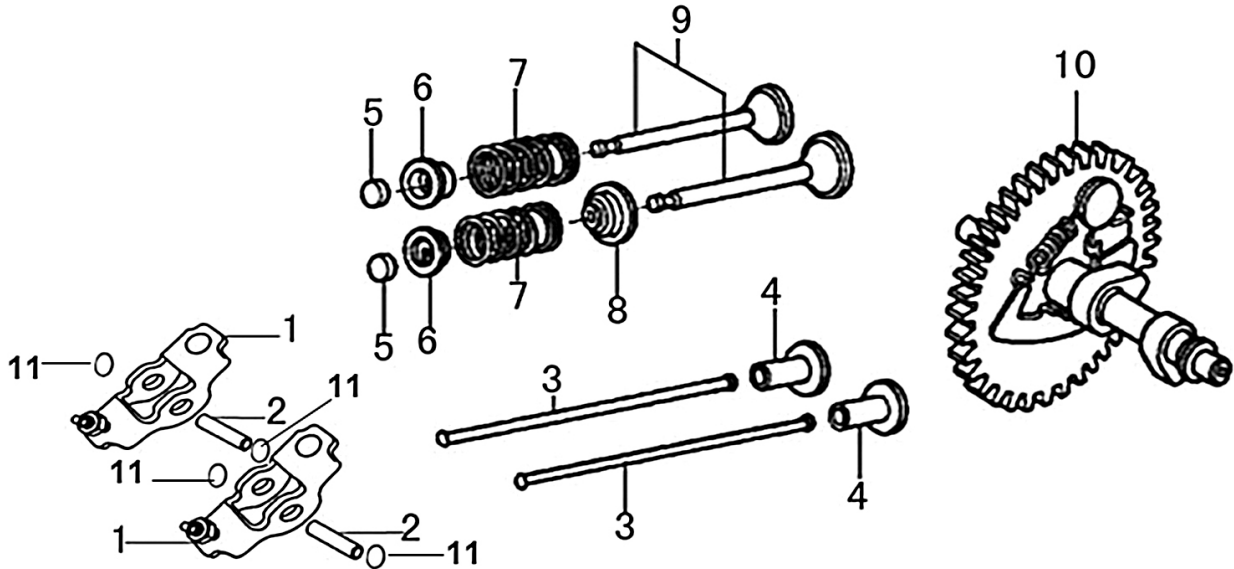

Cylinder Head

ITEM	PART NO.	QTY.	DESCRIPTION
1	0J88870101	1	HEAD, CYLINDER
2	0J35220159	2	BOLT, STUD, IN.
3	0J35220165	2	PIN, DOWEL
4	0K10430110	1	GASKET, CYLINDER
5	0G84420210	2	BOLT, STUD, EX.
6	0J00620106	1	PLUG, SPARK
7	0J35220158	4	BOLT, FLANGE , 8x60
8	0J88870103	1	GASKET, HEAD COVER
9	0J88870104	1	COVER, HEAD
10	0G84420217	4	BOLT, FLANGE , 6x14
11	0J88870105	1	TUBE, BREATHER
12	0J88870107	1	GASKET, BREATHER CHAMBER
13	0J88870106	1	CAP, BREATHER CHAMBER
14	0J88870108	1	OIL STRAINER
NOT SHOWN	0K104300SM	1	212CC GASOLINE ENG (G19) SM KIT

Crankcase Cover

ITEM	PART NO.	QTY.	DESCRIPTION
1	0J35230110	2	CAP ASSY. DIP STICK
2	0J35230136	6	BOLT, FLANGE
3	0J88870111	1	CASE COVER
4	0J35220166	1	OIL SEAL 25x41.25x6
5	0J35230139	1	BEARING, RADIAL BALL
6	0J35230138	2	PIN, DOWEL
7	0J88870112	1	GASKET, CASE COVER

212cc ENGINE

Crankshaft and Piston

ITEM	PART NO.	QTY.	DESCRIPTION
1	OK10430113	1	RING SET
2	OJ47870127	2	CLIP, PISTON PIN
3	OK10430114	1	PISTON
4	OJ47870129	1	PIN, PISTON
5	OJ47870130	2	BOLT, CONNECTING ROD
6	OJ47870131	1	ROD ASSY., CONNECTING
7	OG84420119	1	KEY
8	OK10430115	1	CRANKSHAFT COMP
9	OJ88870117	1	KEY
10	029333A	1	TIE WRAP

Rocker and Camshaft

ITEM	PART NO.	QTY.	DESCRIPTION
1	0J88870120	2	ARM COMP.
2	0J88870119	2	VALVE ROCKER SHAFT
3	0J88870121	2	ROD, PUSH
4	0J35220122	2	LIFTER VALVE
5	0J35230114	2	ROTATOR, VALVE
6	0J35220118	2	RETAINER, VALVE SPRING
7	0J35220117	2	SPRING, VALVE
8	0J35220119	1	SEAL, GUIDE
9	0J35230140	1	VALVE COMP.
10	0J47870133	1	CAMSHAFT ASSY.
11	0K10430117	4	SPLIT WASHER