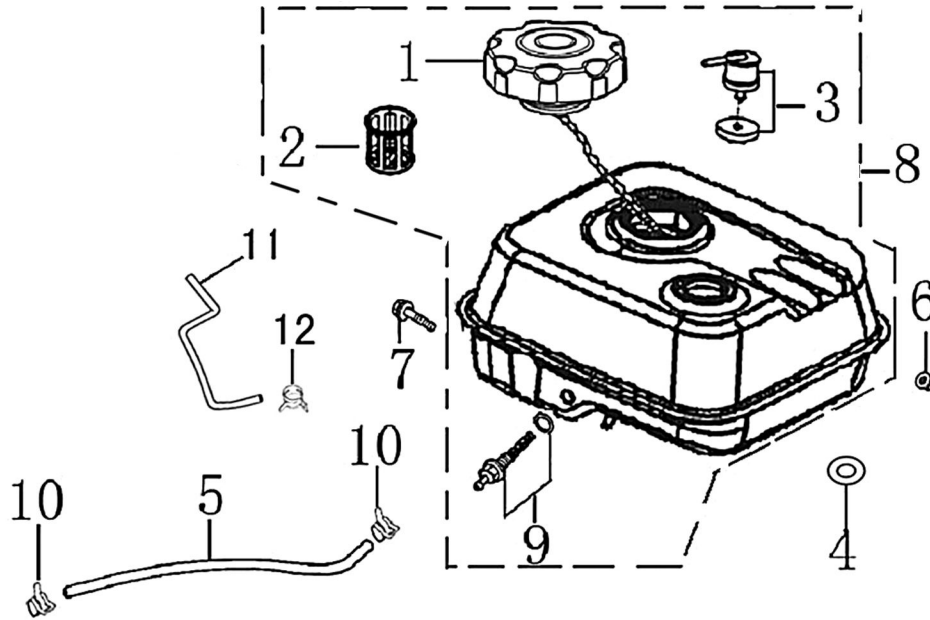

Fuel Tank

ITEM	PART NO.	QTY.	DESCRIPTION
1	0J88870127	1	CAP, FUEL FILLER
2	0J35220133	1	FILTER, FUEL
3	0J88870128	1	ROV
4	0J35220171	2	WASHER, RUBBER
5	0G9757D	1	HOSE, FUEL, (165MM)
6	0G84420272	2	NUT, FLANGE, 6MM
7	0G84420268	1	BOLT, FLANGE, 6x25
8	0K10430122	1	TANK COMP., FUEL
9	0J35220132	1	JOINT ASSY., FUEL TANK
10	0J88870130	2	CLAMP/COLLAR
11	0J88870131	1	HOSE, ROV FORMED
12	0J88870132	1	CLAMP