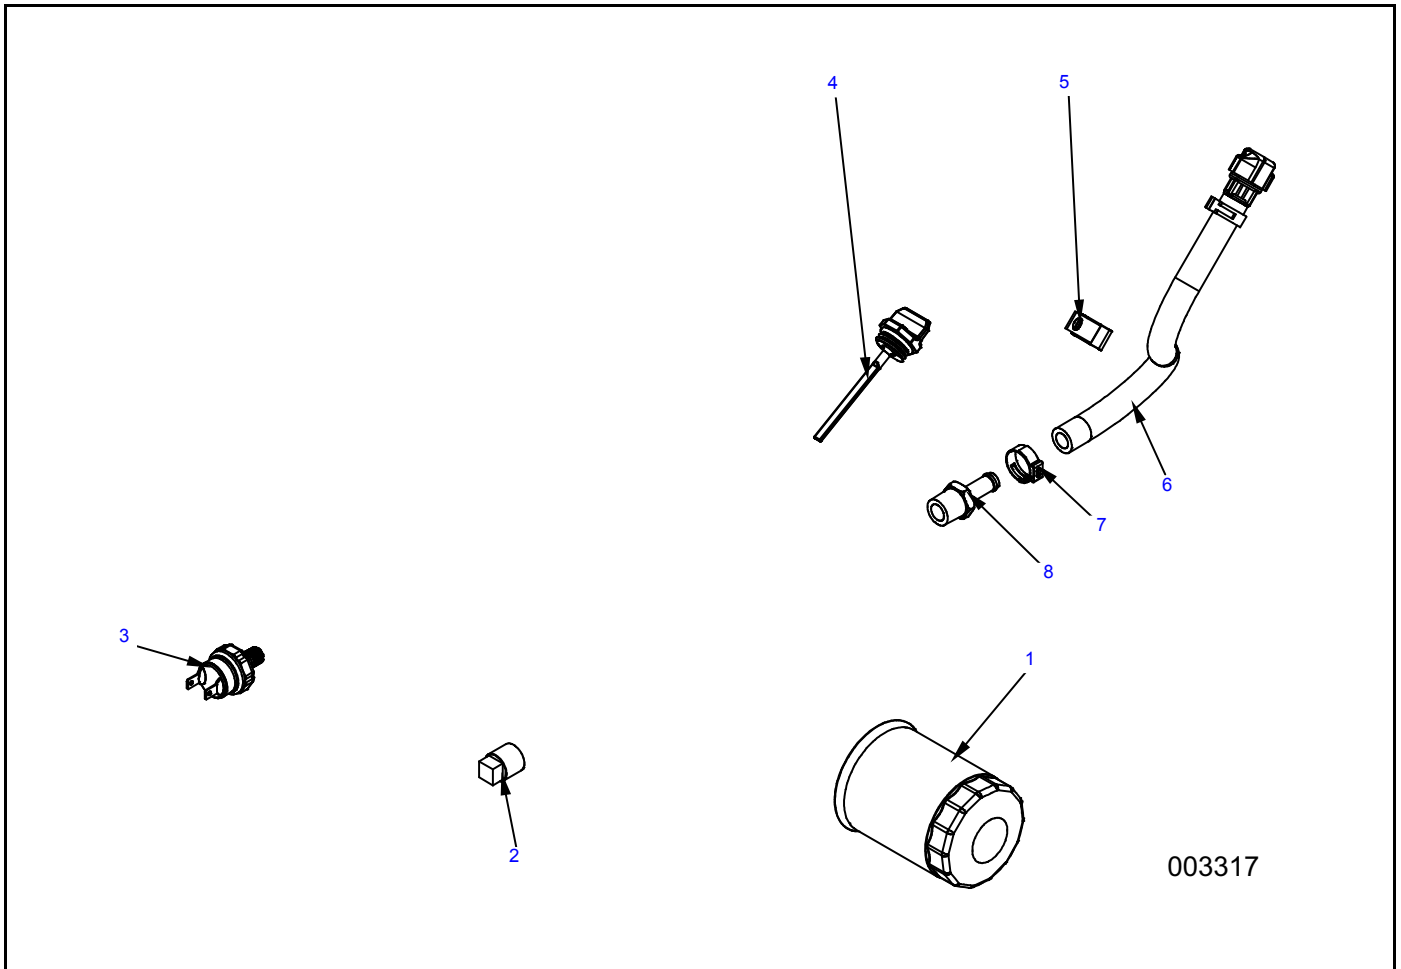

OIL FILTER AND DIP STICK ASSEMBLIES

ITEM	PART NO.	DESCRIPTION	QTY
1	070185E	90 LOGO ORANGE-CAN OIL FILTER	1
2	0D4788	STEEL 3/8 SQUARE HEAD STANDARD PIPE PLUG	2
3	0L2917A	LOW OIL PRESSURE SWITCH (5 PSI)	1
4	0L6409	LOW OIL FILL DIPSTICK ASSEMBLY	1
5	082121C	VINYL COATED J-CLIP (.625 ID)	1
6	10000001184	OIL DRAIN HOSE ASSEMBLY (9INCHES LONG-ORANGE)	1
7	0G3662B	STEPLES HOSE CLAMP (18.5)	1
8	0L6347	STRAIGHT BARB (SAE 3/8NPT X 3/8 ST-Z)	1