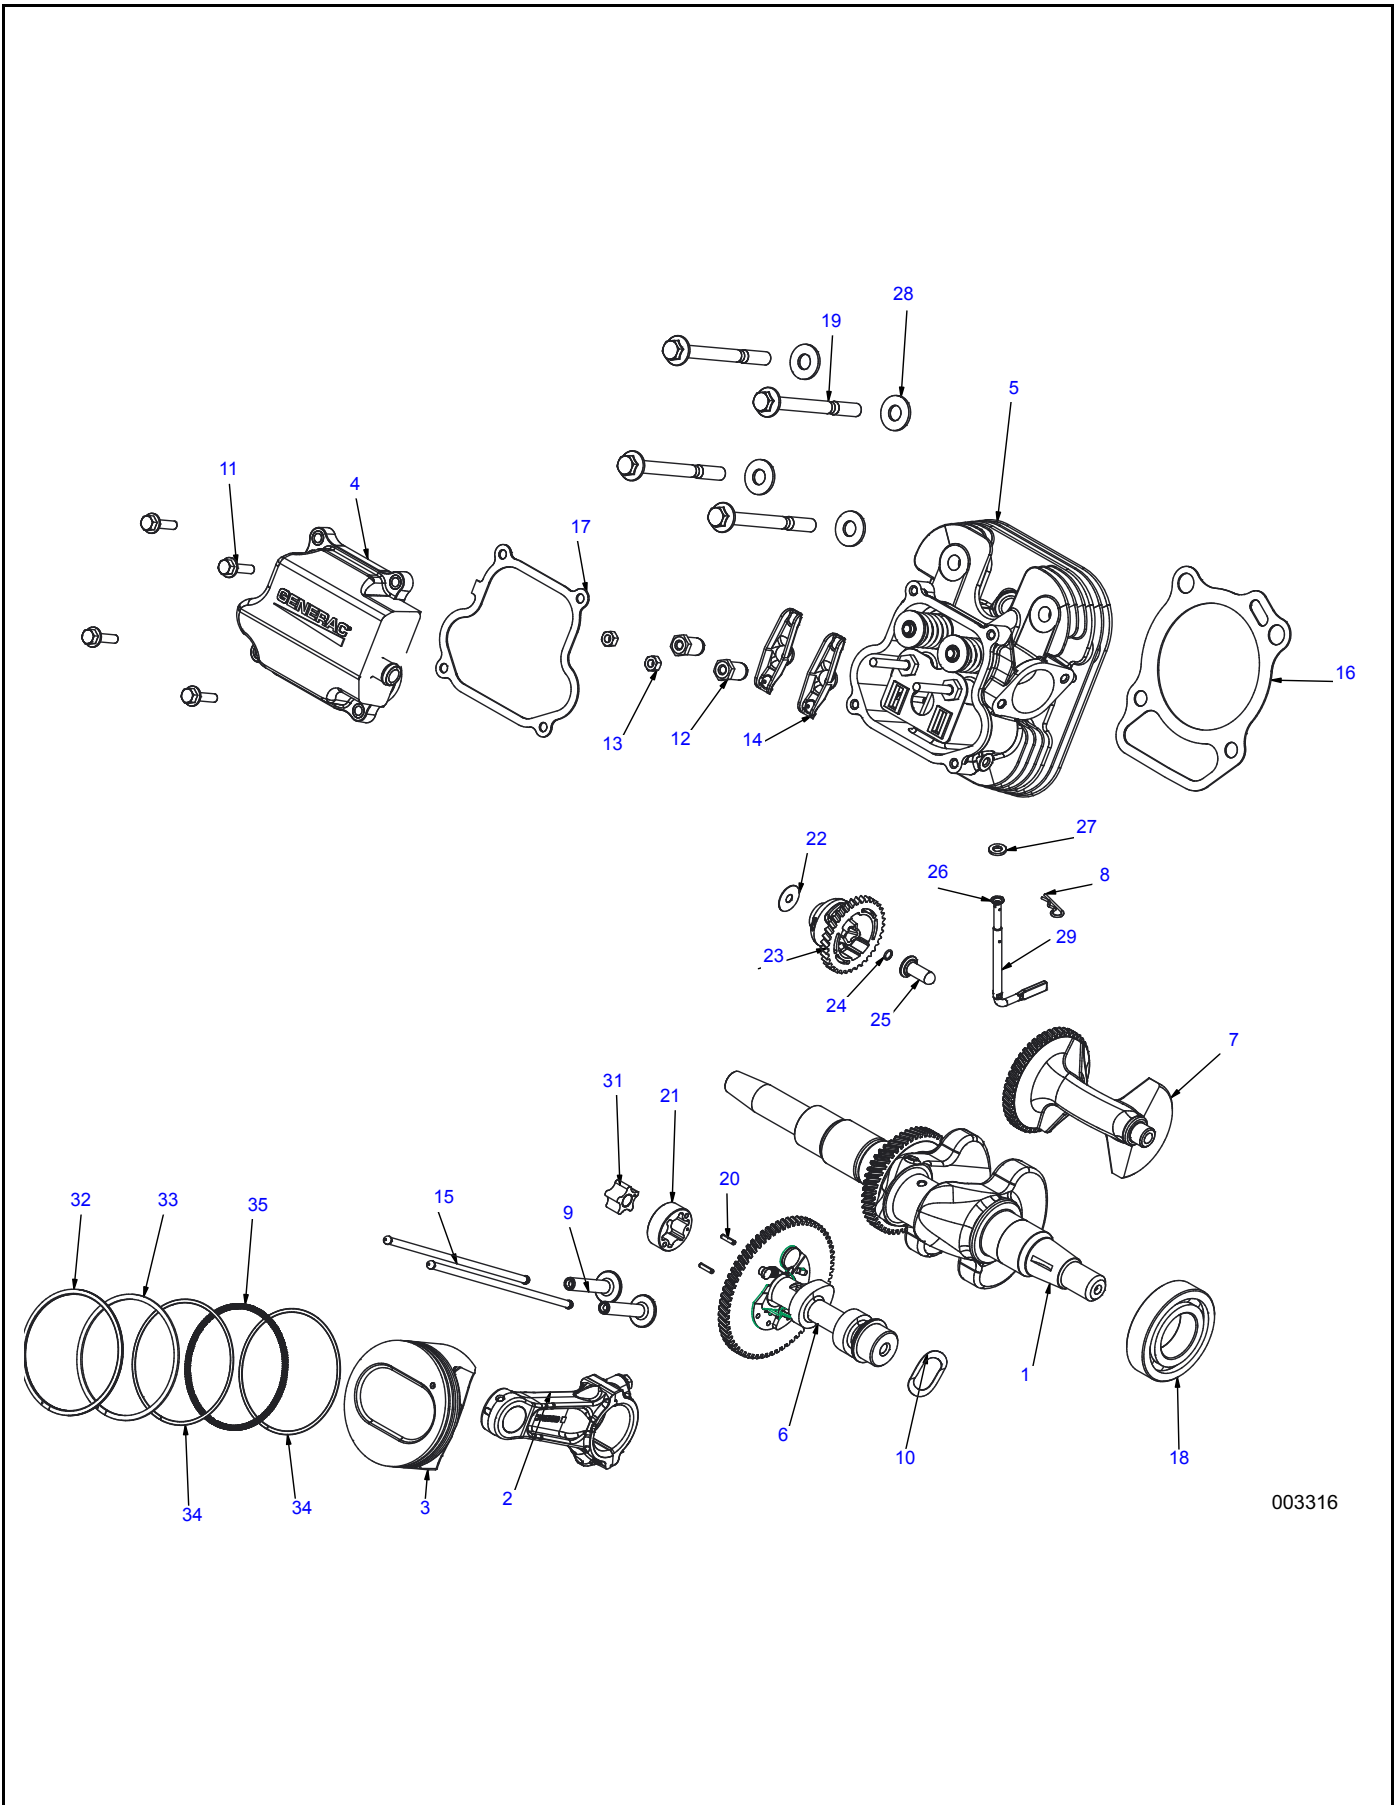

# FLYWHEEL ASSEMBLY

ITEM	PART NO.	DESCRIPTION	QTY
1	G067890	HEX NUT, (M20-1.5 G8 YELLOW CHROME)	1
2	G080318	HEX HEAD FLANGED SCREW (M6-1.0X25 FTH G8)	2
3	G082774	WOODRUFF KEY (4X19 D)	1
4	067198N	BELLEVILLE WASHER (M20)	1
5	0C3032	FAN PLATE GV-990	1
6	0G0767B	SPARK PLUG (GAP 0.020)	1
7	0E9486A	FLYWHEEL FAN (GT530)	1
8	0E9525A	FLYWHEEL AND RING GEAR ASSEMBLY	1
9	0K3166	IGNITION COIL WIRE ASSEMBLY (#18) (2013)	1
10	0K8288	HEX HEAD FLANGED SCREW (M8-1.25X12 C8.8)	2
11	0L3498T	IGNITION COIL ASSEMBLY WITH ADVANCE	1
12	0L3898	RECOIL CUP	1

# CRANKSHAFT, CAMSHAFT, ROD & PISTON, AND HEAD ASSEMBLIES

003316

ITEM	PART NO.	DESCRIPTION	QTY
1	0K9883H	FORGED CRANKSHAFT ASSEMBLY	1
2	0K9931A	CONNECTING ROD ASSEMBLY	1
3	0K6419	DISH TOP 90 DIAMETER PISTON ASSEMBLY	1
4	0L3661B	GH426 ROCKER COVER ASSEMBLY	1
5	0L0839	HEAD WITH VALVES ASSEMBLY	1
6	0K8692	CAMSHAFT ASSEMBLY	1
7	0K7976	MACHINED BALANCER SHAFT	1
8	0H9038	COTTER PIN "R" (0.59X1/4X1-1/8)	1
9	G083897	SOLID TAPPET	2
10	0B2104	3 WAVE WASHER	1
11	G080318	HEX HEAD FLANGED SCREW (M6-1.0X25 FTH G8)	4
12	0K8144	ADJUSTING ROCKER BALL (LC168F)	2
13	0K8145	ROCKER JAM NUT	2
14	0K8146	ROCKER ARM	2
15	0K8147	PUSHROD	2
16	0K8945	HEAD GASKET	1
17	0K8946	ROCKER COVER GASKET	1
18	0L0010	BALL BEARING 6207	1
19	0L2397	HEAD BOLT (M10-1.5X100)	4
20	G083222	SPRING PIN (3MM X 12MM)	2
21	G086002	OUTER GEROUTOR (12 THK)	1
22	G076361	GOVERNOR GEAR THRUST WASHER	1
23	0K9839	GOVERNOR GEAR ASSEMBLY	1
24	G078645	GOVERNOR GEAR RETAINING C-RING	1
25	0A7811	MACHINED GOVERNOR SPOOL	1
26	G078659	GOVERNOR ARM THRUST WASHER	1
27	0J1321	NYLON FLAT WASHER (M6)	1
28	0L2398	HEAD BOLT WASHER (M10)	4
29	0K9833	GOVERNOR PADDLE	1
31	G086026	INNER GEROTOR (12 THK)	1
32	0G2565A	90 DIAMETER TOP PISTON RING	1
33	0G2565B	90 DIAMETER SECOND PISTON RING	1
34	0G2565C	90 DIAMETER OIL RAIL PISTON RING	2
35	0G2565D	90 DIAMETER OIL SPACER PISTON RING	1