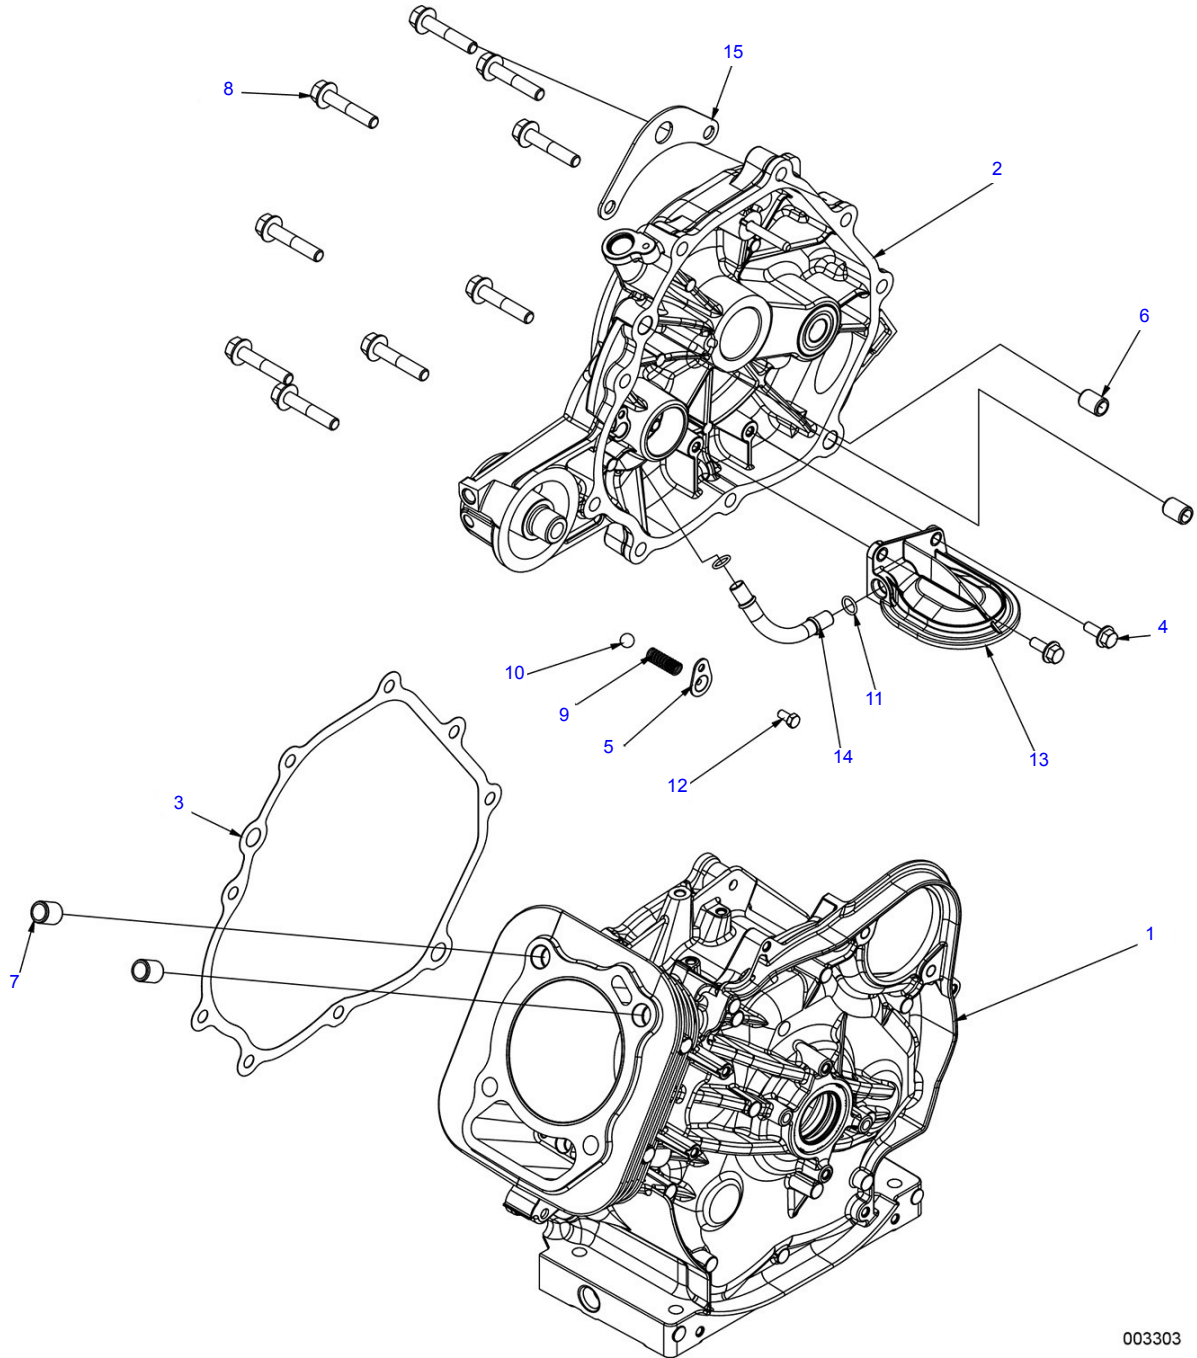

# CRANKCASE ASSEMBLY

003303

ITEM	PART NO.	DESCRIPTION	QTY
1	0K9271A	CRANKCASE ASSEMBLY 426CC	1
2	0K9288B	GEAR COVER ASSEMBLY WITH BEARING	1
3	0K8944	CRANKCASE GASKET	1
4	G076340	HEX HEAD FLANGED SCREW (M6-1.0X16 G8.8)	2
5	G078691	OIL COVER PRESSURE RELIEF	1
6	078699B	DOWEL PIN SLEEVE (12 DIAMETER)	2
7	078699C	DOWEL PIN SLEEVE (14 DIAMETER)	2
8	0A1442	HEX HEAD FLANGED SCREW (M8-1.25X42 G8.8)	9
9	0A5771	OIL RELIEF SPRING	1
10	0A5776	PRESSURE RELIEF BALL 11/32 DIAMETER	1
11	0C3027	NITRILE O-RING (3/8X1/2)	2
12	G045770	HEX HEAD SCREW (M5-0.8X10 C8.8)	1
13	0K8940	OIL PICKUP HOUSING	1
14	0K8942	OIL PICKUP TUBE	1
15	0L2777	LIFT HOOK BRACKET	1

# CRANKSHAFT, CAMSHAFT, ROD & PISTON, AND HEAD ASSEMBLIES

003316

ITEM	PART NO.	DESCRIPTION	QTY
1	0K9883H	FORGED CRANKSHAFT ASSEMBLY	1
2	0K9931A	CONNECTING ROD ASSEMBLY	1
3	0K6419	DISH TOP 90 DIAMETER PISTON ASSEMBLY	1
4	0L3661B	GH426 ROCKER COVER ASSEMBLY	1
5	0L0839	HEAD WITH VALVES ASSEMBLY	1
6	0K8692	CAMSHAFT ASSEMBLY	1
7	0K7976	MACHINED BALANCER SHAFT	1
8	0H9038	COTTER PIN "R" (0.59X1/4X1-1/8)	1
9	G083897	SOLID TAPPET	2
10	0B2104	3 WAVE WASHER	1
11	G080318	HEX HEAD FLANGED SCREW (M6-1.0X25 FTH G8)	4
12	0K8144	ADJUSTING ROCKER BALL (LC168F)	2
13	0K8145	ROCKER JAM NUT	2
14	0K8146	ROCKER ARM	2
15	0K8147	PUSHROD	2
16	0K8945	HEAD GASKET	1
17	0K8946	ROCKER COVER GASKET	1
18	0L0010	BALL BEARING 6207	1
19	0L2397	HEAD BOLT (M10-1.5X100)	4
20	G083222	SPRING PIN (3MM X 12MM)	2
21	G086002	OUTER GEROUTOR (12 THK)	1
22	G076361	GOVERNOR GEAR THRUST WASHER	1
23	0K9839	GOVERNOR GEAR ASSEMBLY	1
24	G078645	GOVERNOR GEAR RETAINING C-RING	1
25	0A7811	MACHINED GOVERNOR SPOOL	1
26	G078659	GOVERNOR ARM THRUST WASHER	1
27	0J1321	NYLON FLAT WASHER (M6)	1
28	0L2398	HEAD BOLT WASHER (M10)	4
29	0K9833	GOVERNOR PADDLE	1
31	G086026	INNER GEROTOR (12 THK)	1
32	0G2565A	90 DIAMETER TOP PISTON RING	1
33	0G2565B	90 DIAMETER SECOND PISTON RING	1
34	0G2565C	90 DIAMETER OIL RAIL PISTON RING	2
35	0G2565D	90 DIAMETER OIL SPACER PISTON RING	1