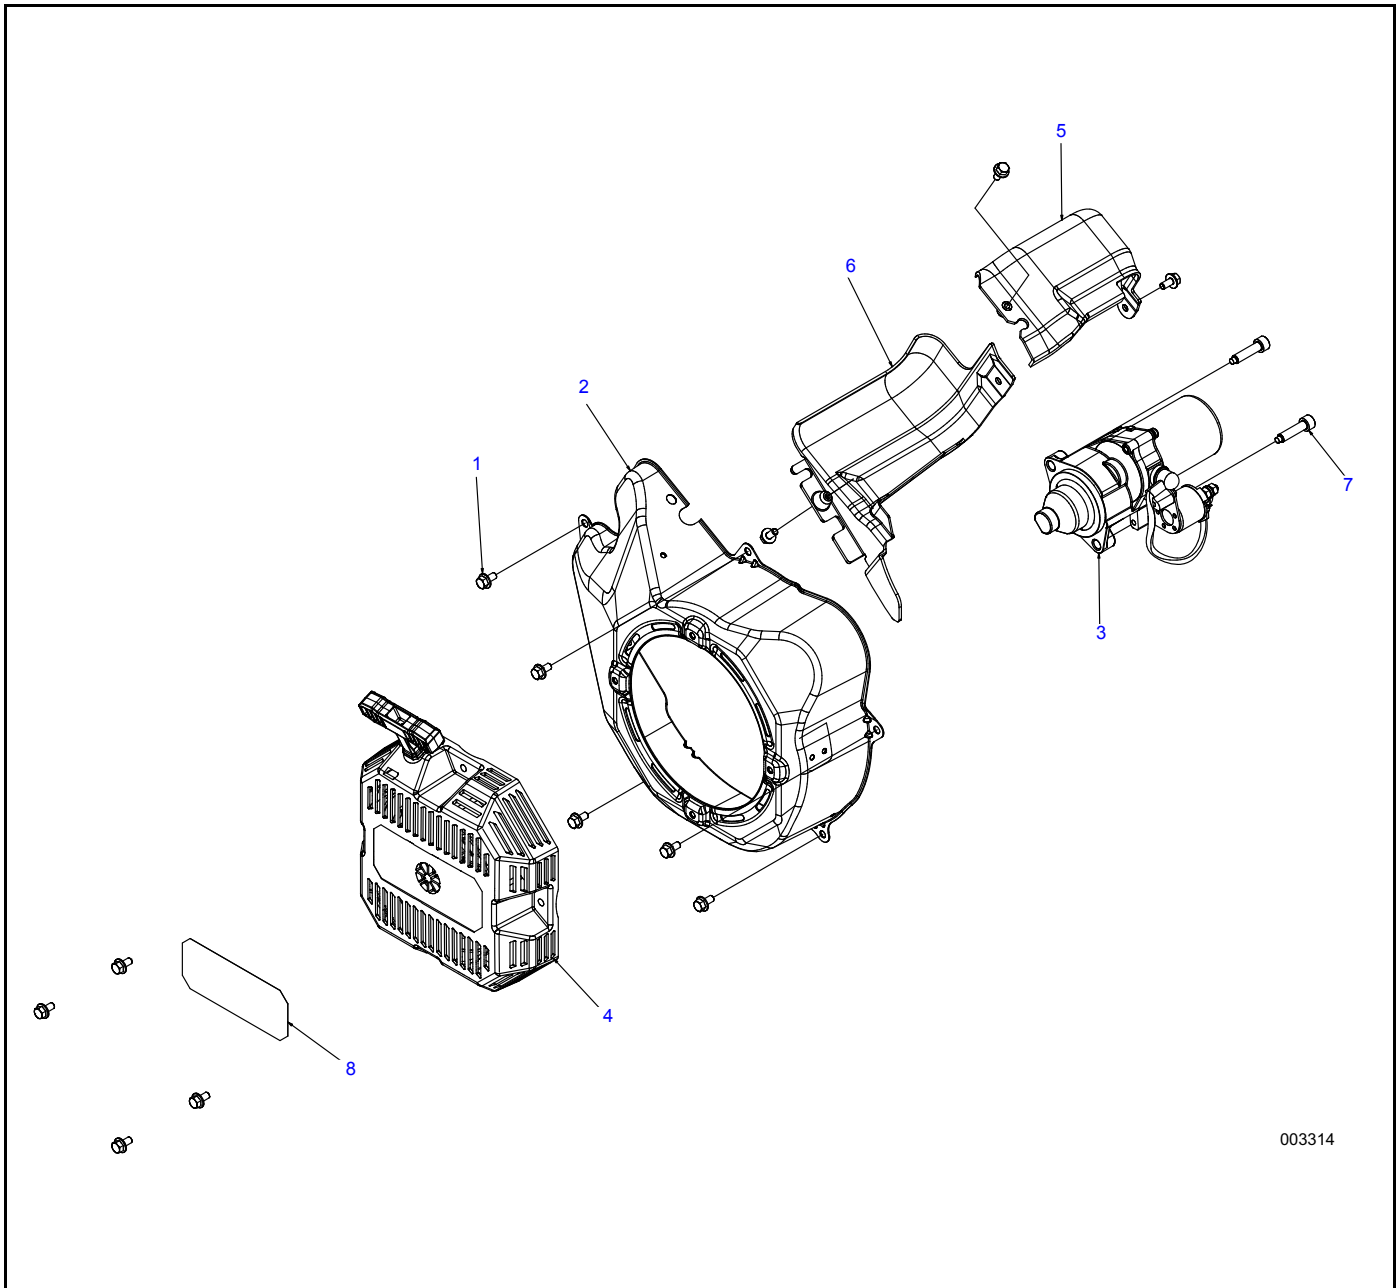

ELECTRIC START TRIM

003314

ITEM	PART NO.	DESCRIPTION	QTY
1	0C8563	HEX HEAD FLANGED SCREW (M6X1.0X12 G8.8)	12
2	0K9112B	BLOWER HOUSING ASSEMBLY	1
3	0L2040	STARTER MOTOR ASSEMBLY	1
4	10000001047	RECOIL ASSEMBLY (330 DEGREE)	1
5	0L3475	HEAD UPPER WRAPPER	1
6	0L3476	HEAD LOWER WRAPPER	1
7	0L4322	DOGPOINT FASTENER (M8-1.25X35)	2
8	0L5971	DECAL BRAND	1