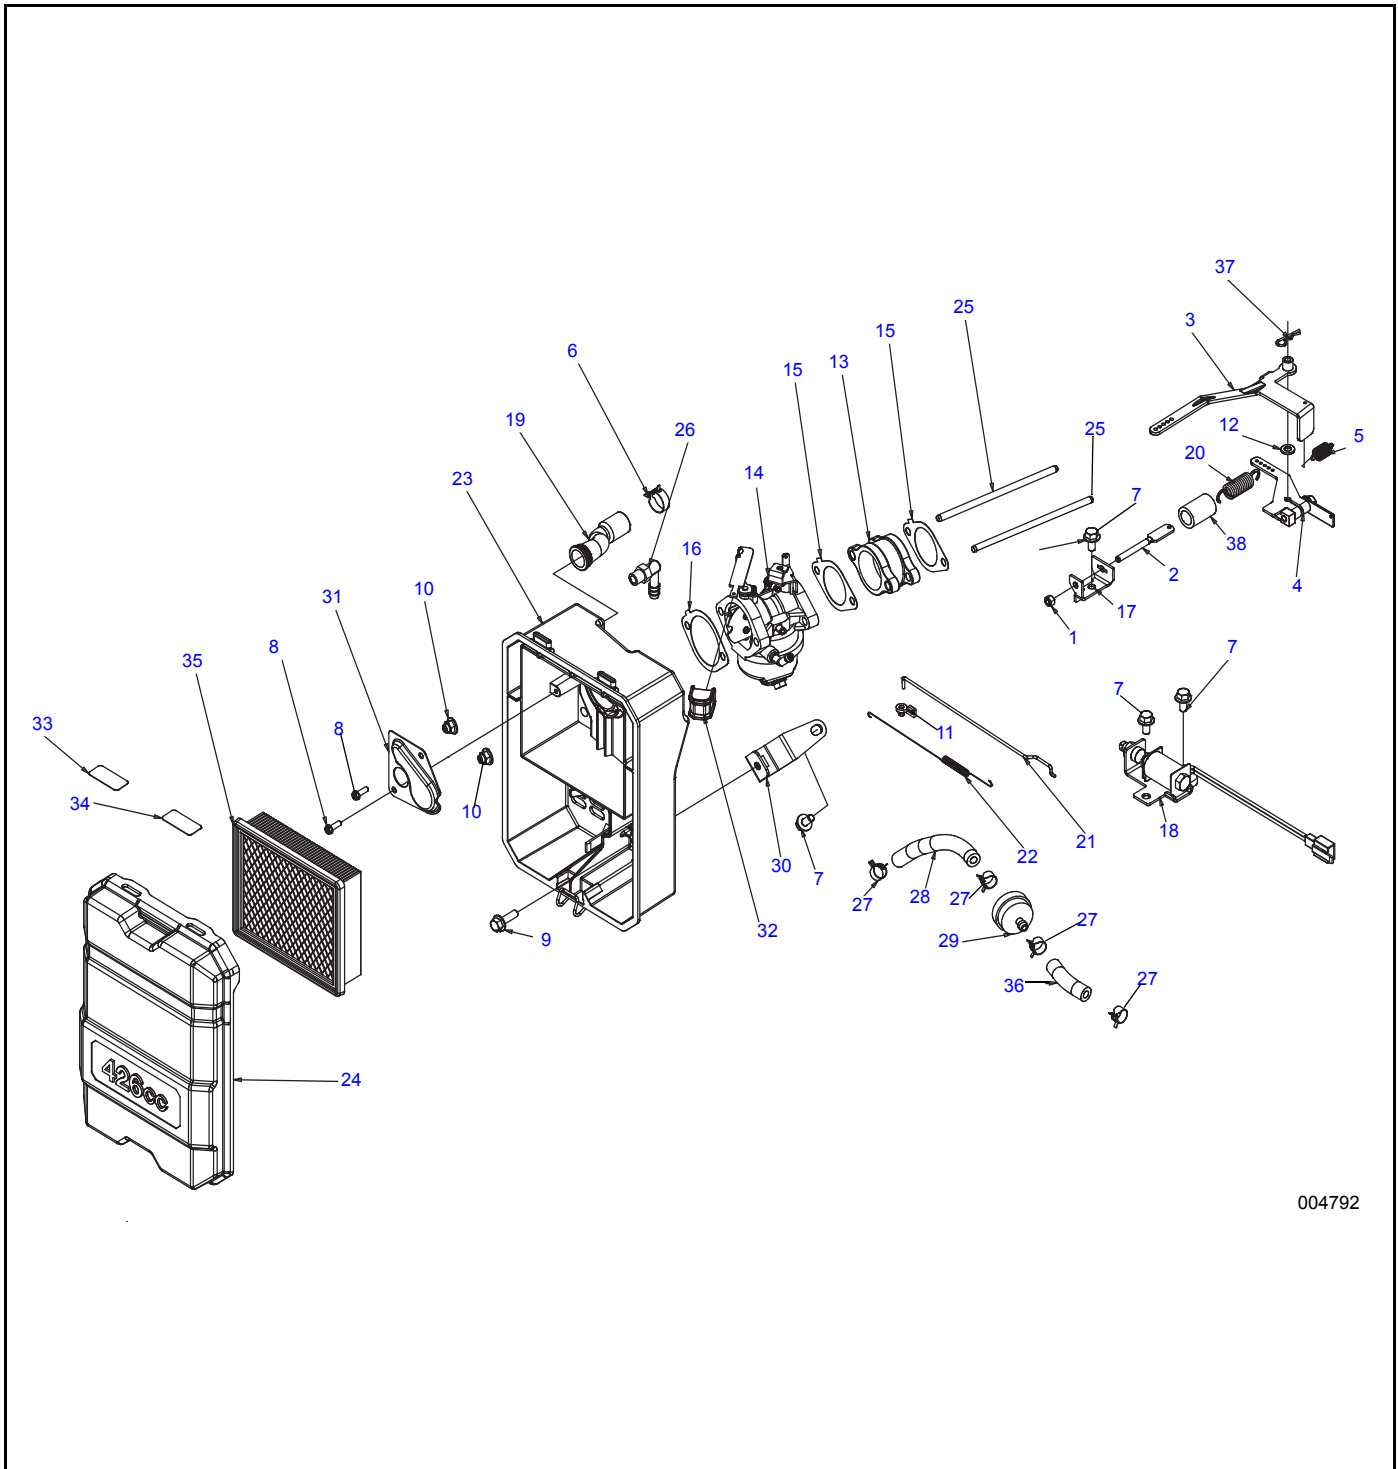

# CRANKSHAFT, CAMSHAFT, ROD & PISTON, AND HEAD ASSEMBLIES

003316

ITEM	PART NO.	DESCRIPTION	QTY
1	0K9883H	FORGED CRANKSHAFT ASSEMBLY	1
2	0K9931A	CONNECTING ROD ASSEMBLY	1
3	0K6419	DISH TOP 90 DIAMETER PISTON ASSEMBLY	1
4	0L3661B	GH426 ROCKER COVER ASSEMBLY	1
5	0L0839	HEAD WITH VALVES ASSEMBLY	1
6	0K8692	CAMSHAFT ASSEMBLY	1
7	0K7976	MACHINED BALANCER SHAFT	1
8	0H9038	COTTER PIN "R" (0.59X1/4X1-1/8)	1
9	G083897	SOLID TAPPET	2
10	0B2104	3 WAVE WASHER	1
11	G080318	HEX HEAD FLANGED SCREW (M6-1.0X25 FTH G8)	4
12	0K8144	ADJUSTING ROCKER BALL (LC168F)	2
13	0K8145	ROCKER JAM NUT	2
14	0K8146	ROCKER ARM	2
15	0K8147	PUSHROD	2
16	0K8945	HEAD GASKET	1
17	0K8946	ROCKER COVER GASKET	1
18	0L0010	BALL BEARING 6207	1
19	0L2397	HEAD BOLT (M10-1.5X100)	4
20	G083222	SPRING PIN (3MM X 12MM)	2
21	G086002	OUTER GEROUTOR (12 THK)	1
22	G076361	GOVERNOR GEAR THRUST WASHER	1
23	0K9839	GOVERNOR GEAR ASSEMBLY	1
24	G078645	GOVERNOR GEAR RETAINING C-RING	1
25	0A7811	MACHINED GOVERNOR SPOOL	1
26	G078659	GOVERNOR ARM THRUST WASHER	1
27	0J1321	NYLON FLAT WASHER (M6)	1
28	0L2398	HEAD BOLT WASHER (M10)	4
29	0K9833	GOVERNOR PADDLE	1
31	G086026	INNER GEROTOR (12 THK)	1
32	0G2565A	90 DIAMETER TOP PISTON RING	1
33	0G2565B	90 DIAMETER SECOND PISTON RING	1
34	0G2565C	90 DIAMETER OIL RAIL PISTON RING	2
35	0G2565D	90 DIAMETER OIL SPACER PISTON RING	1

# FUEL SYSTEM

004792

ITEM	PART NO.	DESCRIPTION	QTY
1	G082025	HEX LOCK NUT (M5-0.8 NYINS ZINC)	1
2	G083502	GOVERNOR ADJUSTMENT BOLT (M5)	1
3	1000001659	GOVERNOR SECONDARY ARM	1
4	1000002759	GOVERNOR ARM PRIMARY ASSEMBLY	1
5	1000004333	GOVERNOR RETURN SECONDARY SPRING	1
6	048031M	HOSE BAND CLAMP (.75)	1