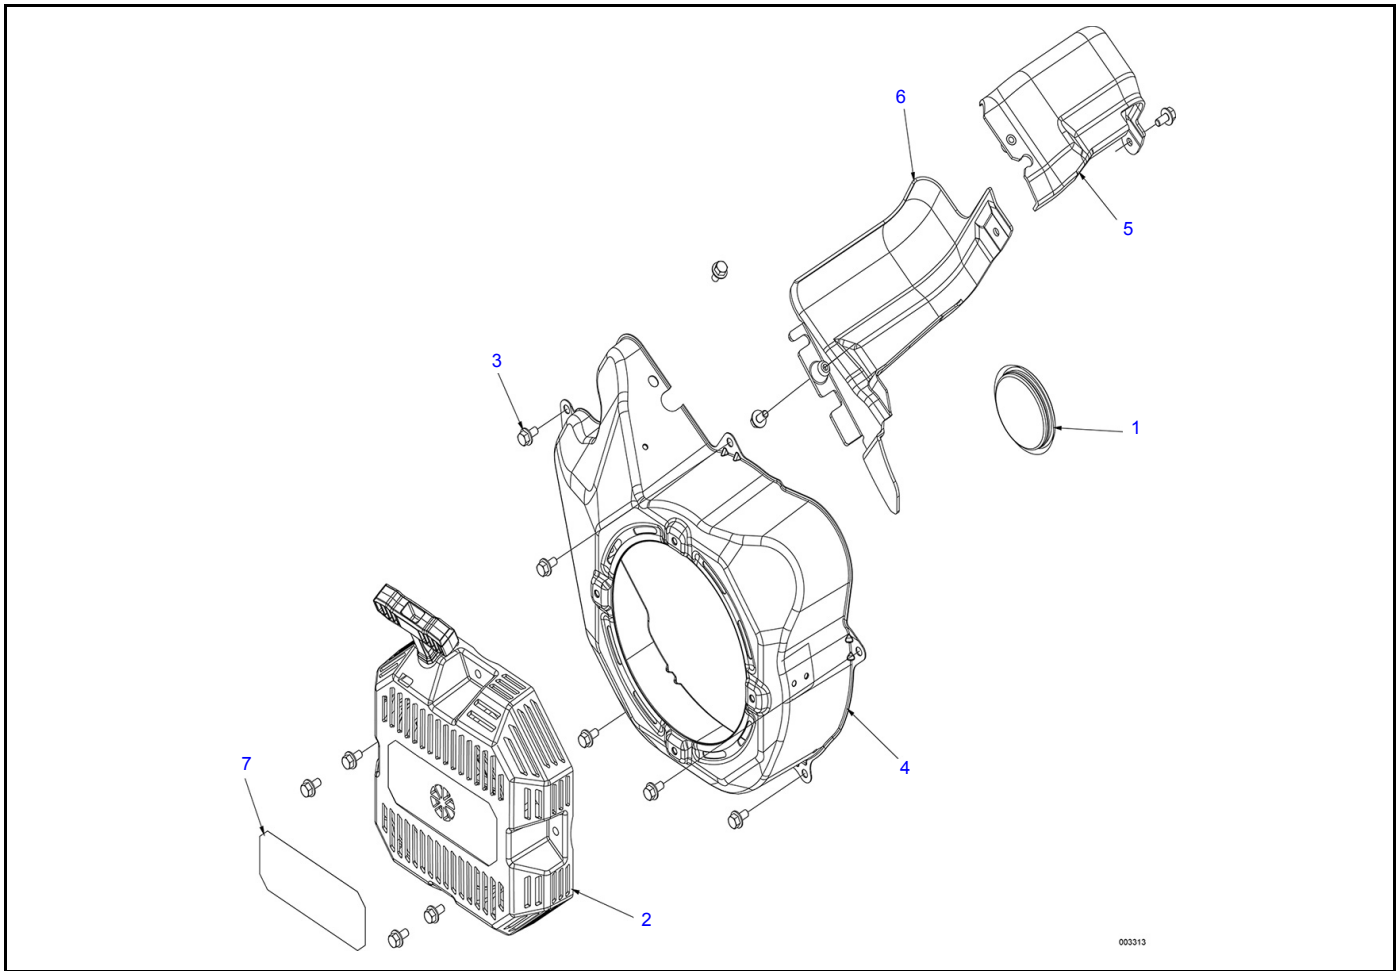

PULL START TRIM

ITEM	PART NO.	DESCRIPTION	QTY
1	1000007986	PLASTIC PLUG	1
2	1000001047	RECOIL ASSEMBLY (330 DEGREE)	1
3	0C8563	HEX HEAD FLANGE SCREW (M6X1.0X12 G8.8)	12
4	0K9112B	BLOWER HOUSING ASSEMBLY	1
5	0L3475	UPPER HEAD WRAPPER	1
6	0L3476	LOWER HEAD WRAPPER	1
7	0L5971	DECAL BRAND	1