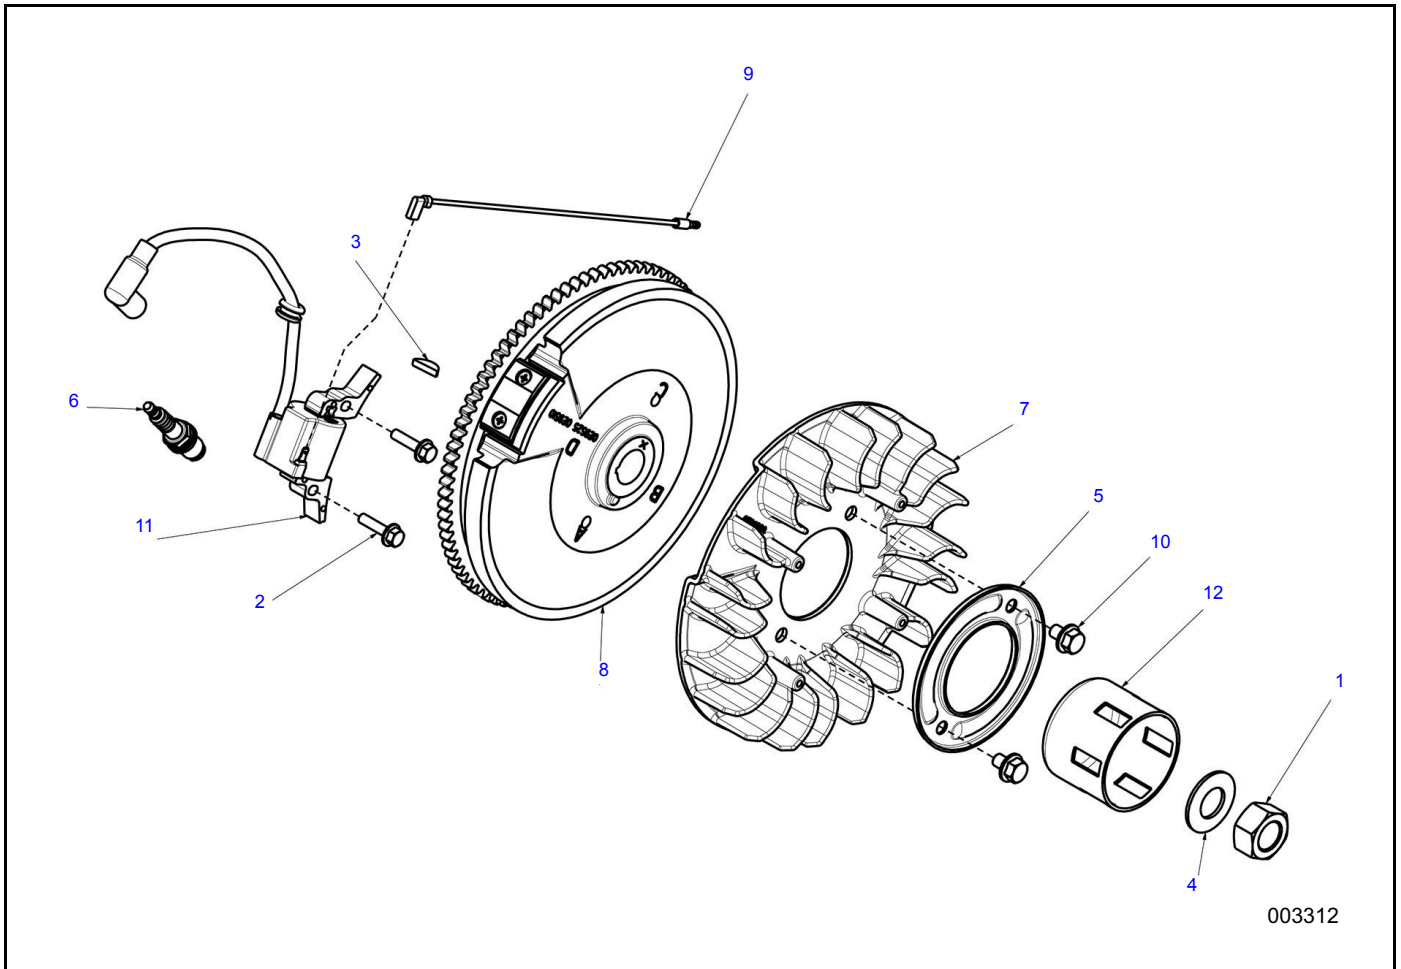

# CRANKCASE ASSEMBLY

003303

ITEM	PART NO.	DESCRIPTION	QTY
1	0K9271A	CRANKCASE ASSEMBLY 426CC	1
2	0K9288B	GEAR COVER ASSEMBLY WITH BEARING	1
3	0K8944	CRANKCASE GASKET	1
4	G076340	HEX HEAD FLANGED SCREW (M6-1.0X16 G8.8)	2
5	G078691	OIL COVER PRESSURE RELIEF	1
6	078699B	DOWEL PIN SLEEVE (12 DIAMETER)	2
7	078699C	DOWEL PIN SLEEVE (14 DIAMETER)	2
8	0A1442	HEX HEAD FLANGED SCREW (M8-1.25X42 G8.8)	9
9	0A5771	OIL RELIEF SPRING	1
10	0A5776	PRESSURE RELIEF BALL 11/32 DIAMETER	1
11	0C3027	NITRILE O-RING (3/8X1/2)	2
12	G045770	HEX HEAD SCREW (M5-0.8X10 C8.8)	1
13	0K8940	OIL PICKUP HOUSING	1
14	0K8942	OIL PICKUP TUBE	1
15	0L2777	LIFT HOOK BRACKET	1

# ELECTRIC START TRIM

003314

ITEM	PART NO.	DESCRIPTION	QTY
1	0C8563	HEX HEAD FLANGED SCREW (M6X1.0X12 G8.8)	12
2	0K9112B	BLOWER HOUSING ASSEMBLY	1
3	0L2040	STARTER MOTOR ASSEMBLY	1
4	10000001047	RECOIL ASSEMBLY (330 DEGREE)	1
5	0L3475	HEAD UPPER WRAPPER	1
6	0L3476	HEAD LOWER WRAPPER	1
7	0L4322	DOGPOINT FASTENER (M8-1.25X35)	2
8	0L5971	DECAL BRAND	1

# FLYWHEEL ASSEMBLY

ITEM	PART NO.	DESCRIPTION	QTY
1	G067890	HEX NUT, (M20-1.5 G8 YELLOW CHROME)	1
2	G080318	HEX HEAD FLANGED SCREW (M6-1.0X25 FTH G8)	2
3	G082774	WOODRUFF KEY (4X19 D)	1
4	067198N	BELLEVILLE WASHER (M20)	1
5	0C3032	FAN PLATE GV-990	1
6	0G0767B	SPARK PLUG (GAP 0.020)	1
7	0E9486A	FLYWHEEL FAN (GT530)	1
8	0E9525A	FLYWHEEL AND RING GEAR ASSEMBLY	1
9	0K3166	IGNITION COIL WIRE ASSEMBLY (#18) (2013)	1
10	0K8288	HEX HEAD FLANGED SCREW (M8-1.25X12 C8.8)	2
11	0L3498T	IGNITION COIL ASSEMBLY WITH ADVANCE	1
12	0L3898	RECOIL CUP	1