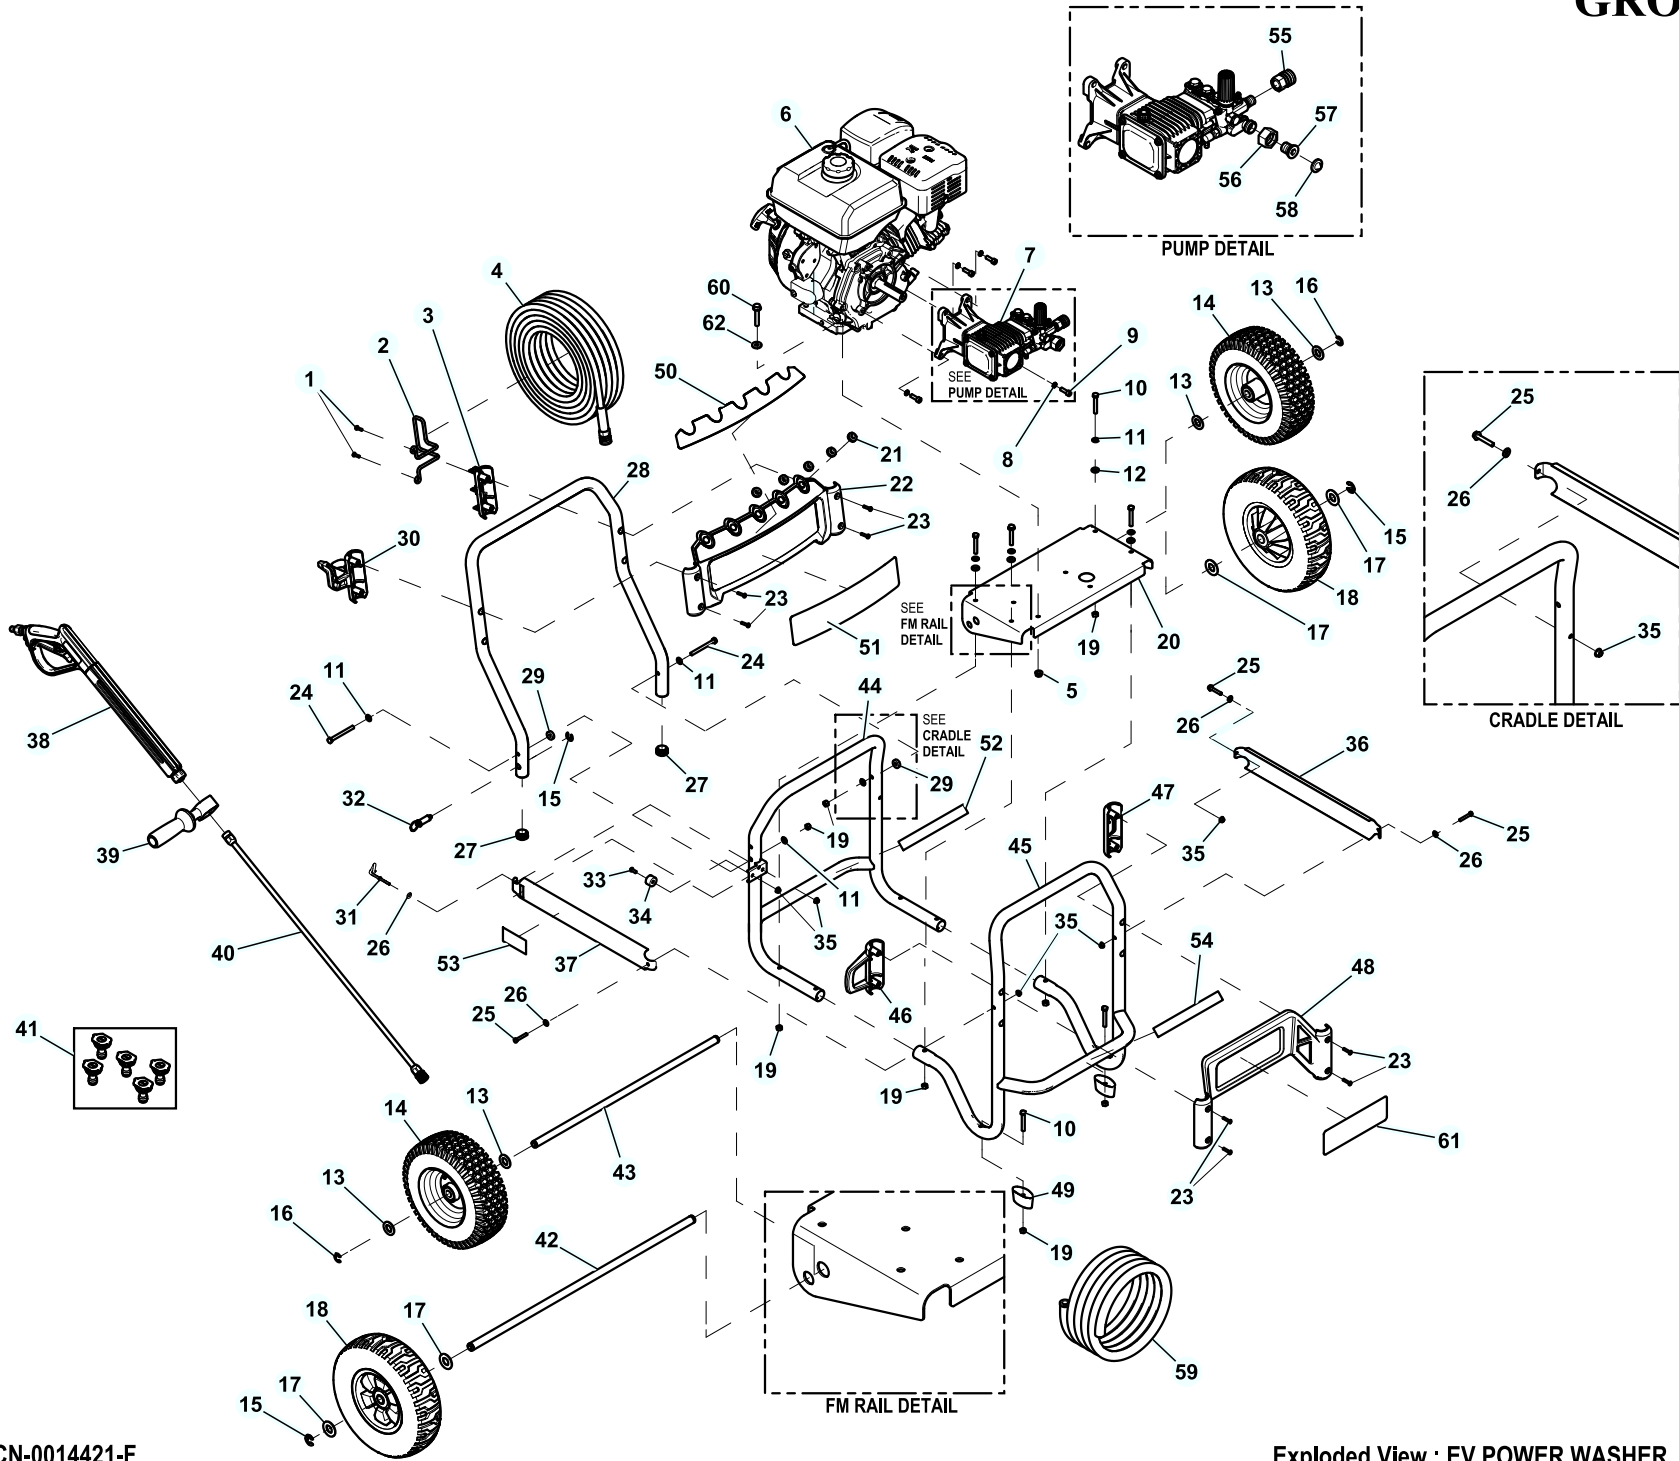

## EXPLODED VIEW: EV POWER WASHER 3800/4200

DRAWING #: 0K4564

GROUP EV

ITEM	PART#	QTY.	DESCRIPTION
1	0J1545	2	SCREW BHSP M6-2.5 X 19MM
2	0J0211	1	HOOK GP HOSE
3	0H9637A	1	BILLBOARD CAP W/HOSE HOOK ORG
4	0K5465A	1	HOSE 3/8" X 35' W/QC DISK (3800 PSI)
	0K5465	1	HOSE 3/8" X 50' W/QC DISK (4200PSI)
5	067989	4	NUT HEX FL WHIZ M8-1.25
6	0K4510	1	ENGINE (3800 PSI)
	0K3133	1	ENGINE (4200 PSI)
7	0K1669	1	PUMP TRIPLEX 3.3 GPM (3800 PSI)
	0J0480	1	PUMP,TRIPLEX (4200 PSI)
8	092479	4	WASHER LOCK M8 RIBBED
9	0J3315	4	SCREW SHC M8-1.25 X 25 C8.8 ZP
10	0J3317	6	SCREW HHC M8-1.25X55 8.8 BL ZP
11	022145	8	WASHER FLAT 5/16-M8 ZINC
12	0D4417	4	WASHER,RUBBER 1/4" X 1/8" THK
13	045900	4	WASHER FLAT 3/4 ZINC (4200 PSI)
14	0K4506	2	WHEEL,12.8"OD PNUEM 3/4"OD AXL (4200 PSI)
15	0J2686	3	RING, SNAP - 5/8" TYPE E (3800 PSI)
	0J2686	1	RING, SNAP - 5/8" TYPE E (4200 PSI)
16	0J3255	2	RING, SNAP - 3/4" TYPE E (4200 PSI)
17	022247	4	WASHER FLAT 5/8 ZINC (3800 PSI)
18	0H9589B	2	WHEEL 10"D X 3" (3800 PSI)
19	049820	8	NUT HEX LOCK M8-1.25 NY INS
20	0J6839	1	FM RAIL-ENGINE GP SERIES
21	0J3079	5	GROMMET-NOZZLE
22	0H9620A	1	BILLBOARD-UPPER ORG
23	0J1544	8	SCREW BHSP M6-2.5 X 25MM
24	061906	2	SCREW HHC M8-1.25 X 85 C8.8
25	051753	3	SCREW HHC M6-1.0 X 40 C8.8 FTH
26	022473	4	WASHER FLAT 1/4-M6 ZINC
27	0H9731	2	TUBE END CAP - 1-1/4" OD TUBE
28	0H9601	1	TUBE-GP HANDLE
29	0J0688	2	WASHER, NYLON .325 X .875 X .25
30	0J0141A	1	BILLBOARD CAP W/GUN HOOK ORG
31	0J2422	1	ASSY-WIRE PULL START CORD
32	0J0050	1	PULL PIN ASSEMBLY
33	0J5086	1	SCREW BHSC M6-1.0 X 20 ZP
34	0J5254	1	BUMPER-HANDLE STOP
35	0E8388	5	NUT HEX FL WHIZ M6-1.0
36	0J5156A	1	BRACKET-SIDE W/O CUTOUT
37	0J5156B	1	BRACKET-SIDE W/CUTOUT
38	0K6183	1	GUN ASSY-W/RIBS (4200 psi)
39	0J1052	1	GUN SUPPORT HANDLE
40	0H9625A	1	LANCE ASSY-33" LONG SS
41	0H9617T	1	KIT-NOZZLE 035/037 (3800 PSI)
	0H9617E	1	KIT-NOZZLE (4200 PSI)
42	0H9603B	1	AXLE, 5/8" DIA (3800 PSI)
43	0J3252	1	AXLE, 3/4" DIA (4200 PSI)
44	0H9765	1	WLDMNT, GP TUBE FRAME RR
45	0H9592	1	WLDMNT, GP TUBE FRAME FT
46	0J0140A	1	BILLBOARD CAP W/WAND HOOK ORG
47	0J0139A	1	BILLBOARD CAP W/O HOOK ORG
48	0H9623A	1	BILLBOARD-LOWER BLANK
49	0G9055A	2	FOOT
50	0K1437A	1	DECAL-NOZZLE ID LG PRO (MATTE) (3800/4200 PSI)
51	0K1440C	1	DECAL-GENERAC (3800 PSI)
	0K1440D	1	DECAL-GENERAC (4200 PSI)
52	0J3376	1	DECAL QUICK START GP
53	0J3452	1	DECAL-ON/OFF
54	0J3375	1	DECAL QUICK START GP
55	0H9568	1	COUPLING-FEMALE QDISK
56	0J1445	1	NUT-GARDEN HOSE INLET
57	0J1443	1	NIPPLE-GARDEN HOSE INLET
58	0J1444	1	SCREEN-GARDEN HOSE INLET
59	0J5710	1	DETERGENT HOSE AND FILTER
60	G073144	4	SCREW HHFC M8-1.25 X 45 G8.8
61	0K4636	1	DECAL, GENERAC LOGO
62	0L0809	4	WASHER FLAT 5/16 W ZP