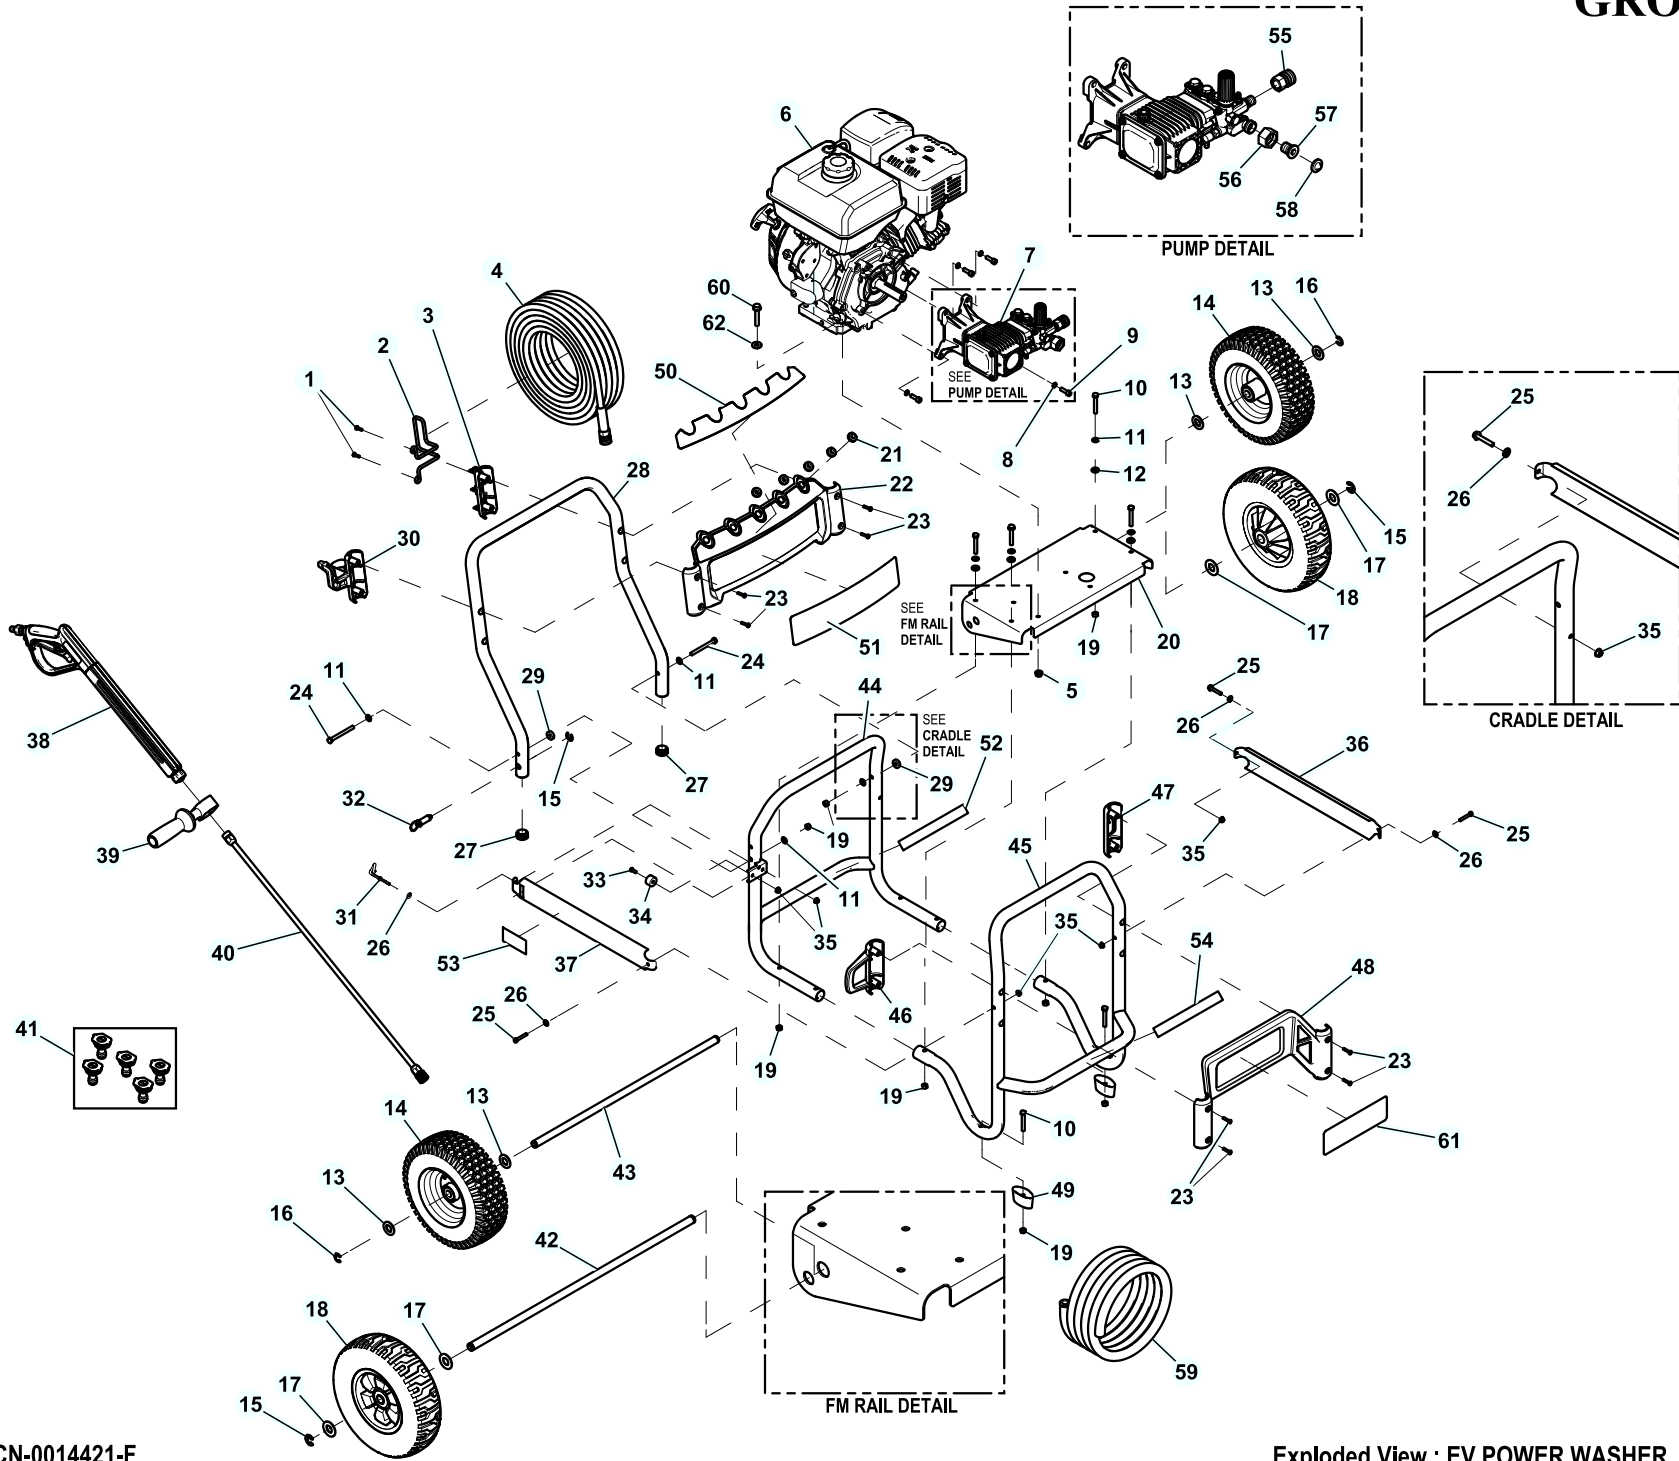

GROUP

EXPLODED VIEW: EV POWER WASHER 3800/4200

DRAWING #: 0K4564

GROUP EV

ITEM	PART#	QTY.	DESCRIPTION
1	0J1545	2	SCREW BHSP M6-2.5 X 19MM
2	0J0211	1	HOOK GP HOSE
3	0H9637A	1	BILLBOARD CAP W/HOSE HOOK ORG
4	0K5465A	1	HOSE 3/8" X 35' W/QC DISK (3800 PSI)
	0K5465	1	HOSE 3/8" X 50' W/QC DISK (4200PSI)
5	067989	4	NUT HEX FL WHIZ M8-1.25
6	0K4510	1	ENGINE (3800 PSI)
	0K3133	1	ENGINE (4200 PSI)
7	0K1669	1	PUMP TRIPLEX 3.3 GPM (3800 PSI)
	0J0480	1	PUMP,TRIPLEX (4200 PSI)
8	092479	4	WASHER LOCK M8 RIBBED
9	0J3315	4	SCREW SHC M8-1.25 X 25 C8.8 ZP
10	0J3317	6	SCREW HHC M8-1.25X55 8.8 BL ZP
11	022145	8	WASHER FLAT 5/16-M8 ZINC
12	0D4417	4	WASHER,RUBBER 1/4" X 1/8" THK
13	045900	4	WASHER FLAT 3/4 ZINC (4200 PSI)
14	0K4506	2	WHEEL,12.8"OD PNUEM 3/4"OD AXL (4200 PSI)
15	0J2686	3	RING, SNAP - 5/8" TYPE E (3800 PSI)
	0J2686	1	RING, SNAP - 5/8" TYPE E (4200 PSI)
16	0J3255	2	RING, SNAP - 3/4" TYPE E (4200 PSI)
17	022247	4	WASHER FLAT 5/8 ZINC (3800 PSI)
18	0H9589B	2	WHEEL 10"D X 3" (3800 PSI)
19	049820	8	NUT HEX LOCK M8-1.25 NY INS
20	0J6839	1	FM RAIL-ENGINE GP SERIES
21	0J3079	5	GROMMET-NOZZLE
22	0H9620A	1	BILLBOARD-UPPER ORG
23	0J1544	8	SCREW BHSP M6-2.5 X 25MM
24	061906	2	SCREW HHC M8-1.25 X 85 C8.8
25	051753	3	SCREW HHC M6-1.0 X 40 C8.8 FTH
26	022473	4	WASHER FLAT 1/4-M6 ZINC
27	0H9731	2	TUBE END CAP - 1-1/4" OD TUBE
28	0H9601	1	TUBE-GP HANDLE
29	0J0688	2	WASHER, NYLON .325 X .875 X .25
30	0J0141A	1	BILLBOARD CAP W/GUN HOOK ORG
31	0J2422	1	ASSY-WIRE PULL START CORD
32	0J0050	1	PULL PIN ASSEMBLY
33	0J5086	1	SCREW BHSC M6-1.0 X 20 ZP
34	0J5254	1	BUMPER-HANDLE STOP
35	0E8388	5	NUT HEX FL WHIZ M6-1.0
36	0J5156A	1	BRACKET-SIDE W/O CUTOUT
37	0J5156B	1	BRACKET-SIDE W/CUTOUT
38	0K6183	1	GUN ASSY-W/RIBS (4200 psi)
39	0J1052	1	GUN SUPPORT HANDLE
40	0H9625A	1	LANCE ASSY-33" LONG SS
41	0H9617T	1	KIT-NOZZLE 035/037 (3800 PSI)
	0H9617E	1	KIT-NOZZLE (4200 PSI)
42	0H9603B	1	AXLE, 5/8" DIA (3800 PSI)
43	0J3252	1	AXLE, 3/4" DIA (4200 PSI)
44	0H9765	1	WLDMNT, GP TUBE FRAME RR
45	0H9592	1	WLDMNT, GP TUBE FRAME FT
46	0J0140A	1	BILLBOARD CAP W/WAND HOOK ORG
47	0J0139A	1	BILLBOARD CAP W/O HOOK ORG
48	0H9623A	1	BILLBOARD-LOWER BLANK
49	0G9055A	2	FOOT
50	0K1437A	1	DECAL-NOZZLE ID LG PRO (MATTE) (3800/4200 PSI)
51	0K1440C	1	DECAL-GENERAC (3800 PSI)
	0K1440D	1	DECAL-GENERAC (4200 PSI)
52	0J3376	1	DECAL QUICK START GP
53	0J3452	1	DECAL-ON/OFF
54	0J3375	1	DECAL QUICK START GP
55	0H9568	1	COUPLING-FEMALE QDISK
56	0J1445	1	NUT-GARDEN HOSE INLET
57	0J1443	1	NIPPLE-GARDEN HOSE INLET
58	0J1444	1	SCREEN-GARDEN HOSE INLET
59	0J5710	1	DETERGENT HOSE AND FILTER
60	G073144	4	SCREW HHFC M8-1.25 X 45 G8.8
61	0K4636	1	DECAL, GENERAC LOGO
62	0L0809	4	WASHER FLAT 5/16 W ZP