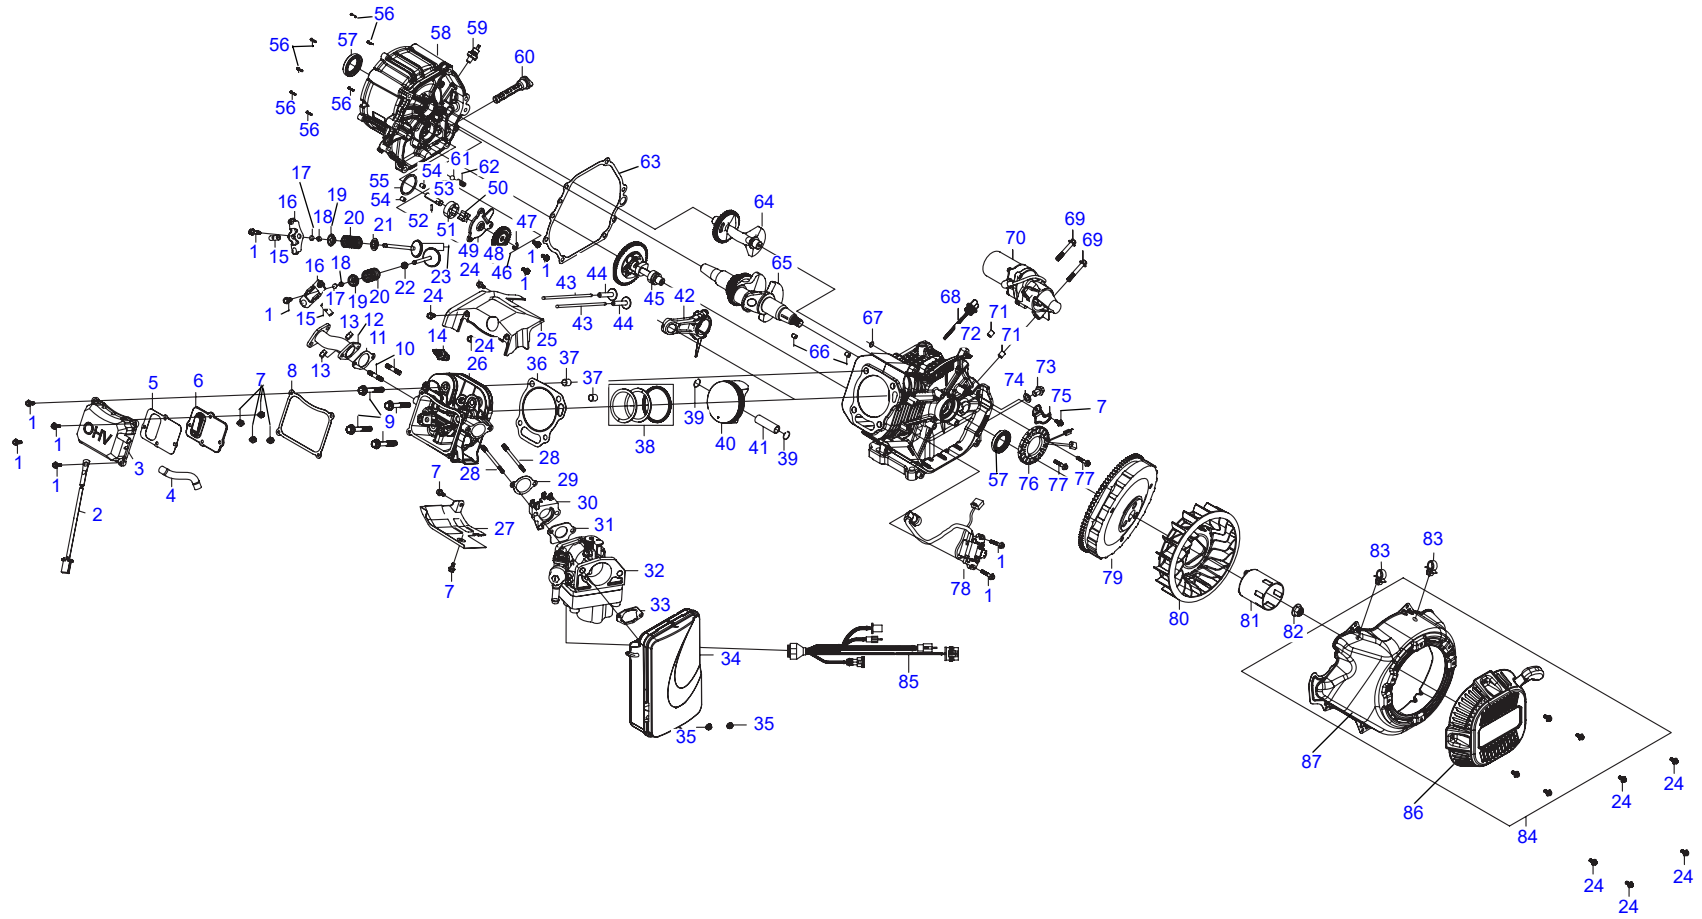

006428

Item	Part No.	Description	Qty.
1	10000026946	FLANGE BOLT (M6X20MM)	11
2	10000026935	CYLINDER TEMPERATURE SENSOR	1
3	10000026967	VALVE COVER	1
4	0J39340114	BREATHER TUBE	1
5	10000026981	BREATHER PLATE GASKET	1
6	10000027001	BREATHER PLATE ASSEMBLY	1
7	10000026993	FLANGE BOLT (M6X8MM)	7
8	10000027002	VALVE COVER GASKET	1
9	0G84420211	FLANGED HEAD BOLT (M10X80MM)	4
10	0G84420210	EXHAUST STUD BOLT (M8X34MM)	2
11	10000026975	EXHAUST GASKET	1
12	10000026982	EXHAUST MANIFOLD	1
13	0J35220161	HEX NUT (M8)	2
14	0J00620106	SPARK PLUG	1
15	10000026954	VALVE ROCKER SHAFT	2
16	10000026939	ROCKER ARM ASSEMBLY	2
17	0G84420122	VALVE ROTATOR	2
18	0G84420239	VALVE KEEPER	4
19	0G84420123	VALVE SPRING RETAINER	2
20	0G84420124	VALVE SPRING	2
21	0G84420125	VALVE SPRING SEAT	1
22	0G84420128	VALVE STEM SEAL	1
23	0J39430126	VALVE KIT- INTAKE AND EXHAUST VALVE	1
24	0H58410163	FLANGE BOLT (M6X12MM)	8
25	10000027004	SHROUD	1
26	10000026955	CYLINDER HEAD	1
27	10000026995	SHROUD	1
28	0K0090	INTAKE STUD BOLT (M6/8X110MM)	2
29	0G84420144	CARBURETOR GASKET	1
30	0G84420145	CARBURETOR INSULATOR	1
31	0G9916	CARBURETOR GASKET	1
32	10000027020	THROTTLE BODY ASSEMBLY	1
33	0G84420156	CARBURETOR GASKET	1
34	0G8442C111	AIR CLEANER ASSEMBLY	1
35	10000021871	FLANGE NUT (M6)	2

Item	Part No.	Description	Qty.
36	10000027005	CYLINDER HEAD GASKET	1
37	0G84420212	DOWEL PIN	2
38	N/A	PISTON RING SET	1
39	N/A	PISTON PIN CIRCLIP	2
40	N/A	PISTON	1
41	N/A	PISTON PIN	1
42	N/A	CONNECTING ROD ASSEMBLY	1
43	10000027012	PUSHROD	2
44	N/A	VALVE LIFTER	2
45	N/A	CAMSHAFT ASSEMBLY	1
46	N/A	OIL PUMP ASSEMBLY	1
47	N/A	LOCK PIN	1
48	N/A	OIL PUMP DRIVEN GEAR	1
49	N/A	OIL PUMP COVER	1
50	N/A	INTERNAL ROTOR	1
51	N/A	EXTERNAL ROTOR	1
52	N/A	OIL PUMP DRIVEN PIN	1
53	N/A	OIL PUMP DRIVE SPINDLE	1
54	N/A	DOWEL PIN	2
55	N/A	O-RING	1
56	0G84420229	FLANGE BOLT (M8X40)	7
57	0G84420116	OIL SEAL	2
58	10000026983	CRANKCASE COVER	1
59	10000027022	OIL LEVEL ALARM	1
60	10000027013	OIL FILTER	1
61	N/A	FRICTION BALL	1
62	N/A	FRICTION SPRING	1
63	10000026984	CRANKCASE COVER GASKET	1
64	N/A	SHAFT BALANCE	1
65	N/A	CRANKSHAFT ASSEMBLY	1
66	0G84420228	DOWEL PIN	2
67	10000026977	O-RING	1
68	10000027008	OIL FILLER CAP ASSEMBLY	1
69	10000026956	FLANGE BOLT (M8X50MM)	2
70	10000026985	STARTER MOTOR	1
71	0H58410174	DOWEL PIN	2
72	N/A	CRANK CASE	1
73	0G84420110	DRAIN PLUG BOLT	1
74	0G84420109	WASHER	1
75	10000027014	WIRE CLAMP	1