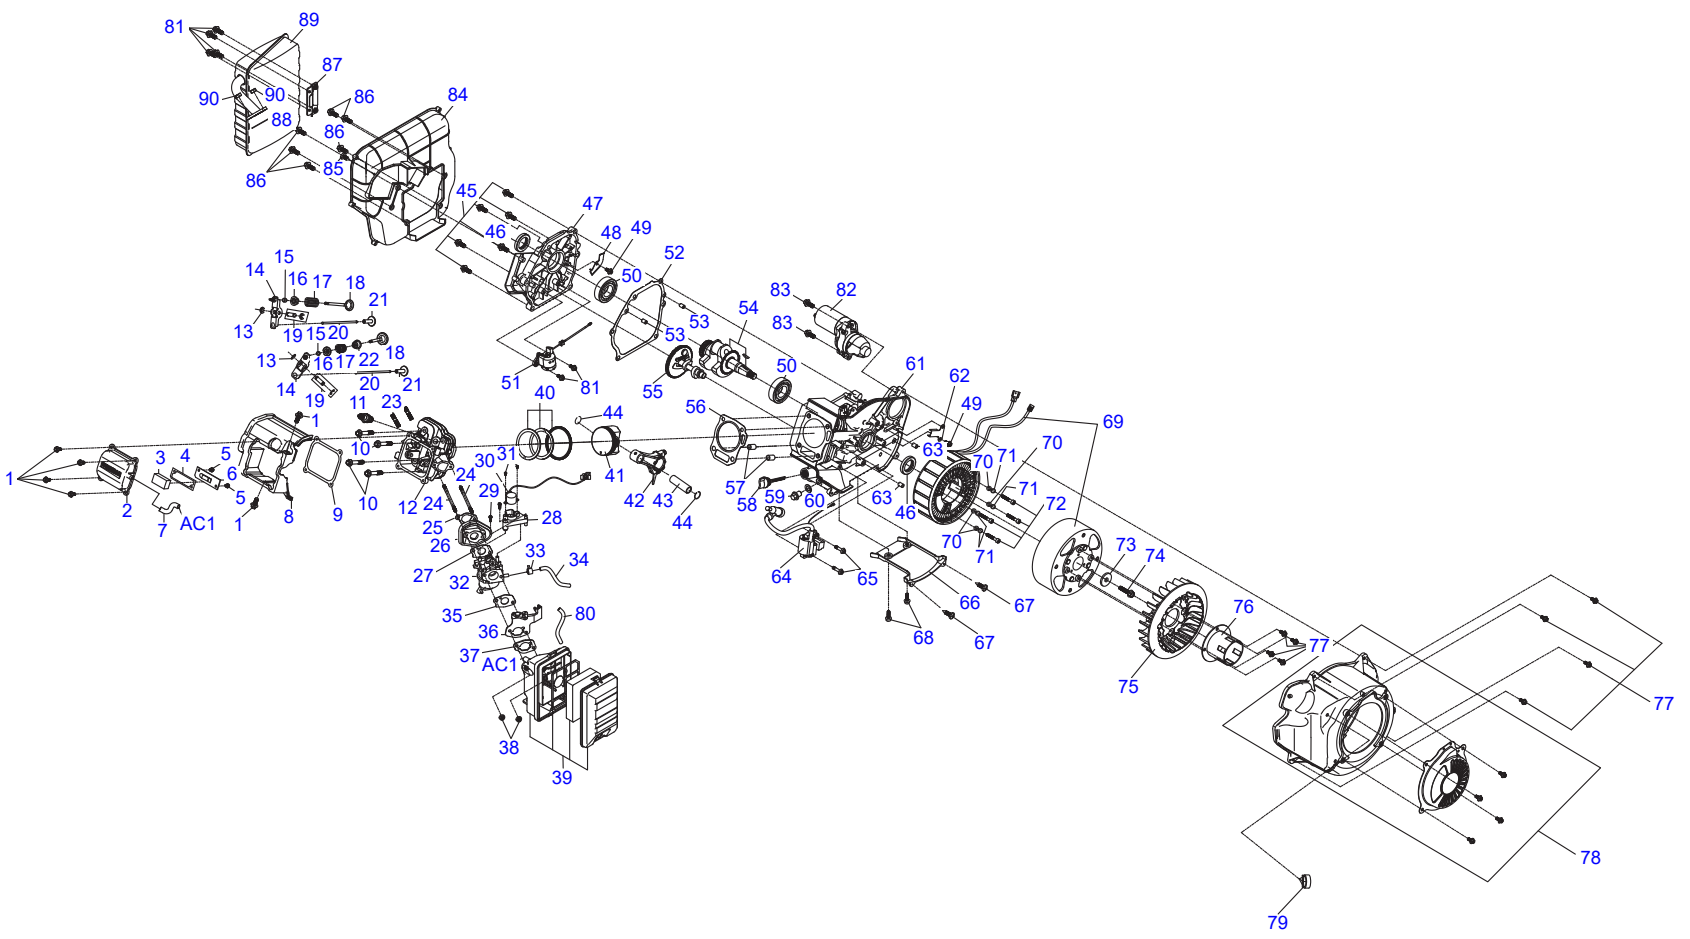

*212cc Electric Start
Gasoline Engine (G19)
Engine Parts Manual*

Engine Part No. 10000033856

 **WARNING**

CANCER AND REPRODUCTIVE HARM

www.P65Warnings.ca.gov

(000393a)

The information in this manual is known to be accurate as of the date of release shown on the cover. However, engineering changes can occur without notice. To obtain the proper parts, be sure to use the serial number of the unit being serviced when ordering from this manual. Always refer to any part notes and changes before ordering. All other parts not shown in the manual can be found on Generac's exploded view drawings at www.generac.com or by contacting your local authorized dealer.

www.generac.com or 1-888-GENERAC

008878

ITEM	PART NO.	DESCRIPTION	QTY
1	0G84420217	FLANGE BOLT (M6X14MM)	6
2	10000038246	VALVE COVER	1
3	0J88870108	BREATHER CHAMBER FILTER	1
4	0J88870107	BREATHER CHAMBER CAP GASKET	1
5	10000021973	FLANGE BOLT (M5X10MM)	2
6	0J88870106	BREATHER CHAMBER CAP	1
7	10000038247	BREATHER TUBE	1
8	10000038282	SHROUD	1
9	0J88870103	VALVE COVER GASKET	1
10	0J35220158	CYLINDER HEAD BOLT (M8X60MM)	4
11	0J00620106	SPARK PLUG (F7TC)	1
12	0J88870101	CYLINDER HEAD ASSEMBLY	1
13	0K10430117	ROCKER ARM SHAFT CIRCLIP	2
14	0J88870120	ROCKER ARM ASSEMBLY	2
15	0J35230114	VALVE ROTATOR	2
16	0J35220118	VALVE SPRING SEAT	2
17	0J35220117	VALVE SPRING	2
18	0J35230140	VALVE SET	1
19	0J88870119	ROCKER ARM SHAFT	2
20	0J88870121	PUSHROD	2
21	0J35220122	VALVE TAPPET	2
22	0J35220119	VALVE GUIDE SEAL	1
23	0G84420210	EXHAUST BOLT (M8X34MM)	2
24	0J47870111	INTAKE BOLT (M6X96MM)	2
25	0J35220128	INSULATOR GASKET	1
26	10000038291	CARBURETOR SPACER	1
27	0J35220127	CARBURETOR GASKET	1
28	10000023984	THROTTLE MOTOR PLATE	1
29	0J86620110	SCREW (M4X12MM)	2
30	10000024003	THROTTLE CONTROL MOTOR	1
31	10000023977	SCREW (M3X5MM)	2
32	10000038292	CARBURETOR	1
33	0J88870130	CLAMP	1
34	10000022158	FUEL HOSE	1
35	10000024004	CARBURETOR GASKET	1
36	10000023993	CHOKE BRACKET	1