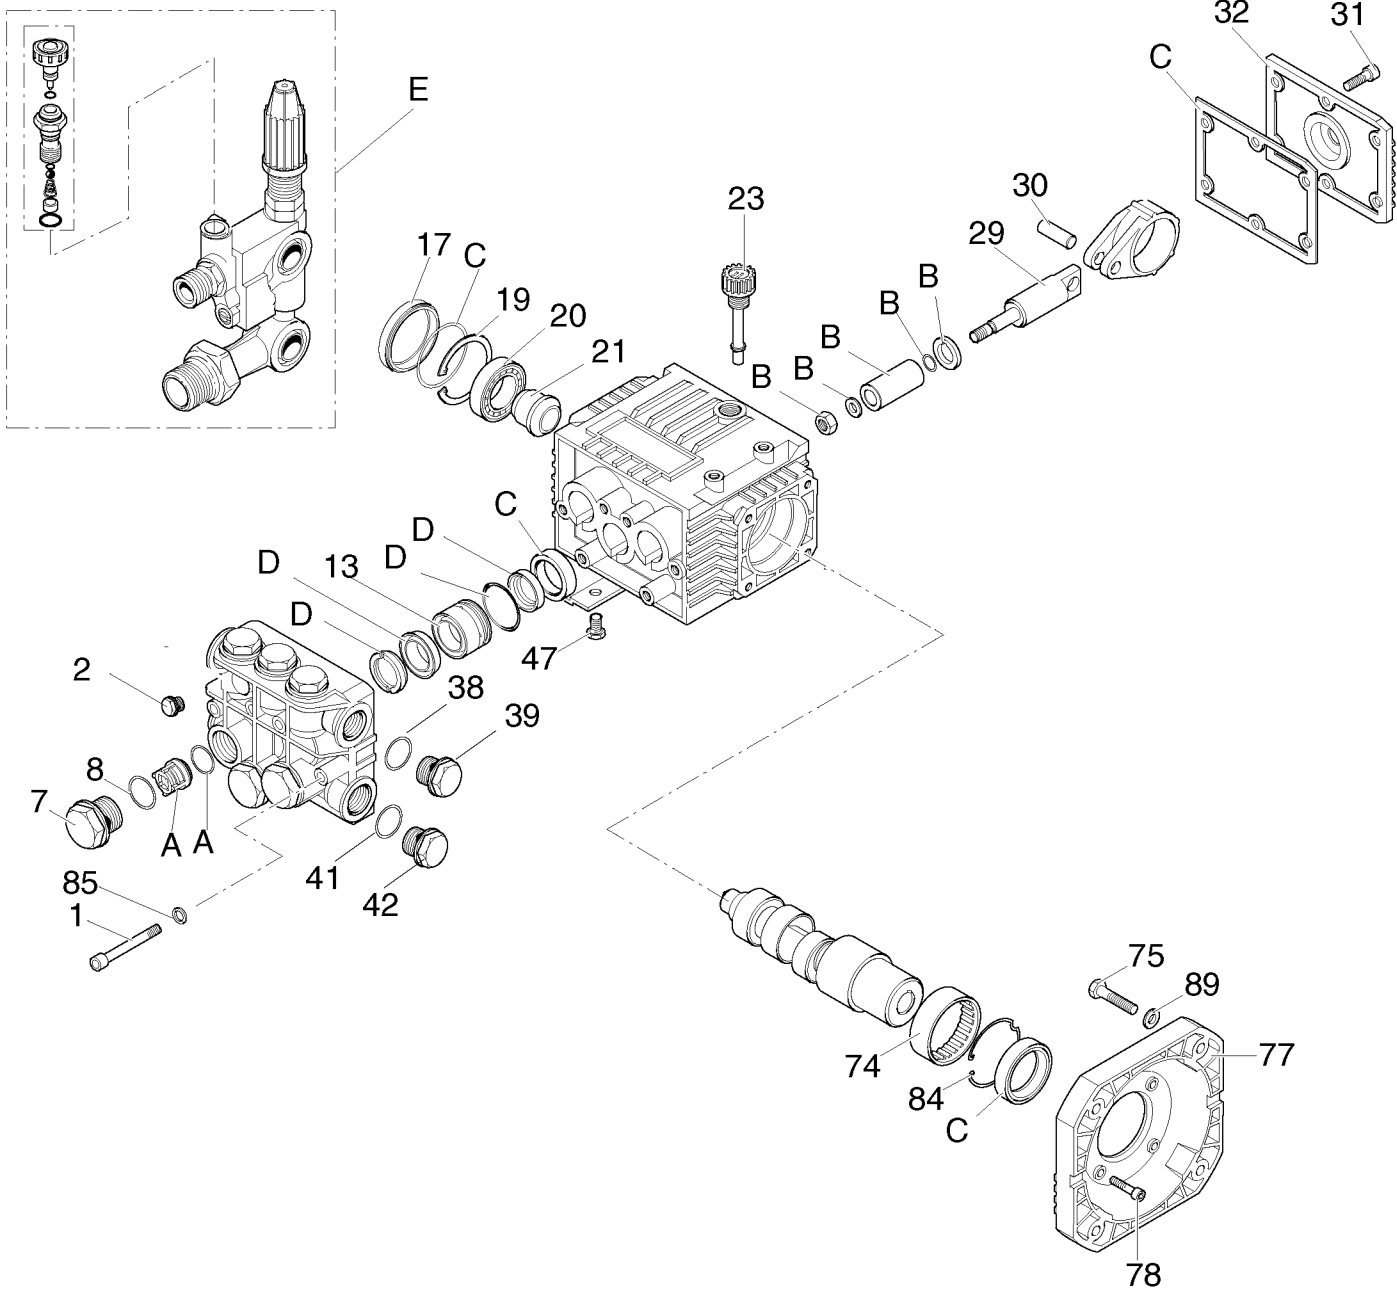

AR-2715 O-Ring Kit

AR-1860 Oil Seal Kit

AR-1864 Valve Kit

AR-1866 Water Seal Kits

AR-2628 Plunger Kit

Parts List for 1002CWE Type 0

Item Number	Part Number	Description	Qty Required
1	AR-1322730	SCREW	1
2	AR-620301	PLUG	1
7	AR-1260162	PLUG	1
8	AR-960160	O-RING	1
13	AR-1260151	GUIDE PISTON	1
17	AR-1266740	CAP	1
19	AR-1260790	CIRCLIP	1
20	AR-1320370	BEARING	1
21	AR-1320330	BUSHING	1
23	AR-880130	CAP OIL	1
28	AR-1260091	DISC SPACER	1
29	AR-1260070	ROD PLUNGER	1
30	AR-1260080	PIN	1
31	AR-1260760	SCREW	1
32	AR-1329010	COVER COMPLETE	1
38	AR-740290	O-RING	1
39	AR-880530	PLUG	1
41	AR-180101	O-RING	1
42	AR-820360	PLUG INLET WATER	1
74	AR-1321190	BEARING	1
75	AR-650610	SCREW	1
77	AR-1584	FLANGE MOTOR	1
78	AR-1200430	SCREW	1
84	AR-1321080	RING SNAP	1
85	AR-1381550	WASHER	1
86	AR-1864	KIT VALVE	1
87	AR-2628	KIT PLUNGER	1

Parts List for 1002CWE Type 0

Item Number	Part Number	Description	Qty Required
88	AR-1860	KIT OIL SEAL	1
89	AR-1866	KIT WATER SEAL	1
90	AR-20890	UNLOADER	1
101	AR-1080331	CAP UNLOADER	1
102	AR-1271070	SPRING	1
103	AR-1080350	RING LOCK	1
104	AR-1080360	SCREW SET UNLOADER	1
105	AR-1080341	GUIDE SPRING	1
106	AR-1260701	PLATE	1
107	AR-1080041	PISTON UPPER	1
108	AR-1080070	PIN	1
109	AR-1260730	BODY UNLOADER	1
110	AR-1271160	PISTON LOWER	1
111	AR-1080250	O-RING	1
112	AR-390080	OUTLET O-RING	1
113	AR-1260570	WASHER	1
114	AR-1540270	SCREW 3/8 G BRASS	1
115	AR-1260670	FITTING DETERGENT	1
116	AR-1269010	KNOW CHEM ADJ	1
117	AR-1080190	O-RING	1
118	AR-1269041	INJECTOR CHEMICAL	1
119	AR-1540170	JET	1
120	AR-1270131	INJECTOR DETERGENT	1
121	AR-1262800	PIN	1
122	AR-2260420	SCREW	1
123	AR-1260560	WASHER	1
124	AR-880830	O-RING	1