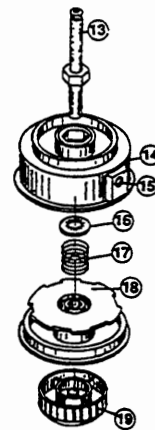

Item	Part No.	Description
1	180300	Screw Set
2	145569	Anti-Rotation Screw
3	180558	Motor Housing Assembly
4	180150	Switch
5	180151	Trigger
6	180559	Lead Wire
7	180305	Terminal Block

Item	Part No.	Description
8	180152	Driver
9	180153	Motor
10	180155	Fan
11	180156	Power Cord

The above part numbers are for serial numbers 210018251 and greater.

BOOM AND TRIMMER PARTS-RYOBI 100r

Item	Part No.	Description
1	145819	D-Handle
2	153523	D-Handle Hardware Assembly
3	180560	Drive Shaft Housing Assembly
4	153597	Lower Clamp Assembly
5	180561	Flexible Drive Shaft
6	145570	Retaining Ring
7	145567	Washer
8	153312	Bushing Housing Assembly
9	180531	Guard Mounting Screw Assembly
10	147593	Guard and Blade Assembly
11	145569	Anti-Rotation Screw
12	682061	Blade Assembly
13	153313	Spool Shaft
14	153619	Outer Spool and Eyelet Assembly
15	145566	Eyelet
16	610660	Retainer (10 pack)
17	610317	Spring
18	153600	Inner reel
19	153066	Bump Head Knob Assembly
*	180117	Monofil Cutting Line (50 ft.)
*	180522	Spool and Line (40 ft.) Assembly