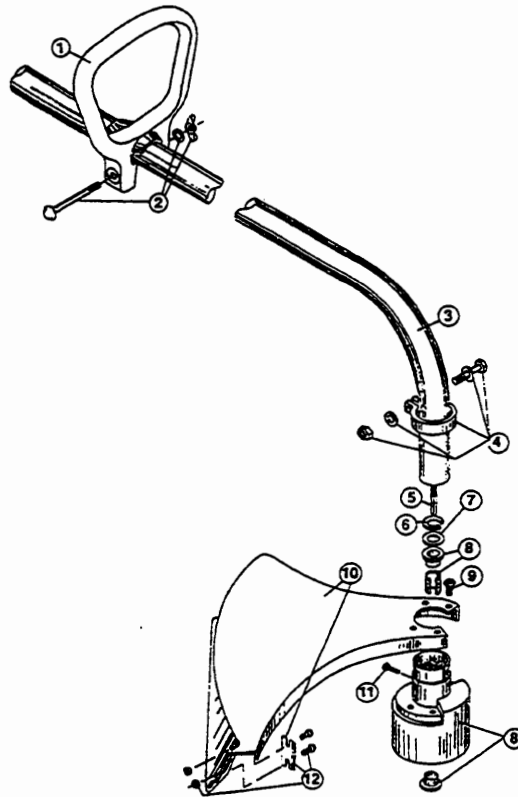

Item	Part No.	Description
1	180300	Screw Set
2	145569	Anti-Rotation Screw
3	180558	Motor Housing Assembly
4	180150	Switch
5	180151	Trigger
6	180559	Lead Wire
7	180305	Terminal Block

Item	Part No.	Description
8	180152	Driver
9	180153	Motor
10	180155	Fan
11	180156	Power Cord

The above part numbers are for serial numbers 210018251 and greater.

BOOM AND TRIMMER PARTS-RYOBI 100r

Item	Part No.	Description
1	145819	D-Handle
2	153523	D-Handle Hardware Assembly
3	180560	Drive Shaft Housing Assembly
4	153597	Lower Clamp Assembly
5	180561	Flexible Drive Shaft
6	145570	Retaining Ring
7	145567	Washer
8	153312	Bushing Housing Assembly
9	180531	Guard Mounting Screw Assembly
10	147593	Guard and Blade Assembly
11	145569	Anti-Rotation Screw
12	682061	Blade Assembly
13	153313	Spool Shaft
14	153619	Outer Spool and Eyelet Assembly
15	145566	Eyelet
16	610660	Retainer (10 pack)
17	610317	Spring
18	153600	Inner reel
19	153066	Bump Head Knob Assembly
*	180117	Monofil Cutting Line (50 ft.)
*	180522	Spool and Line (40 ft.) Assembly