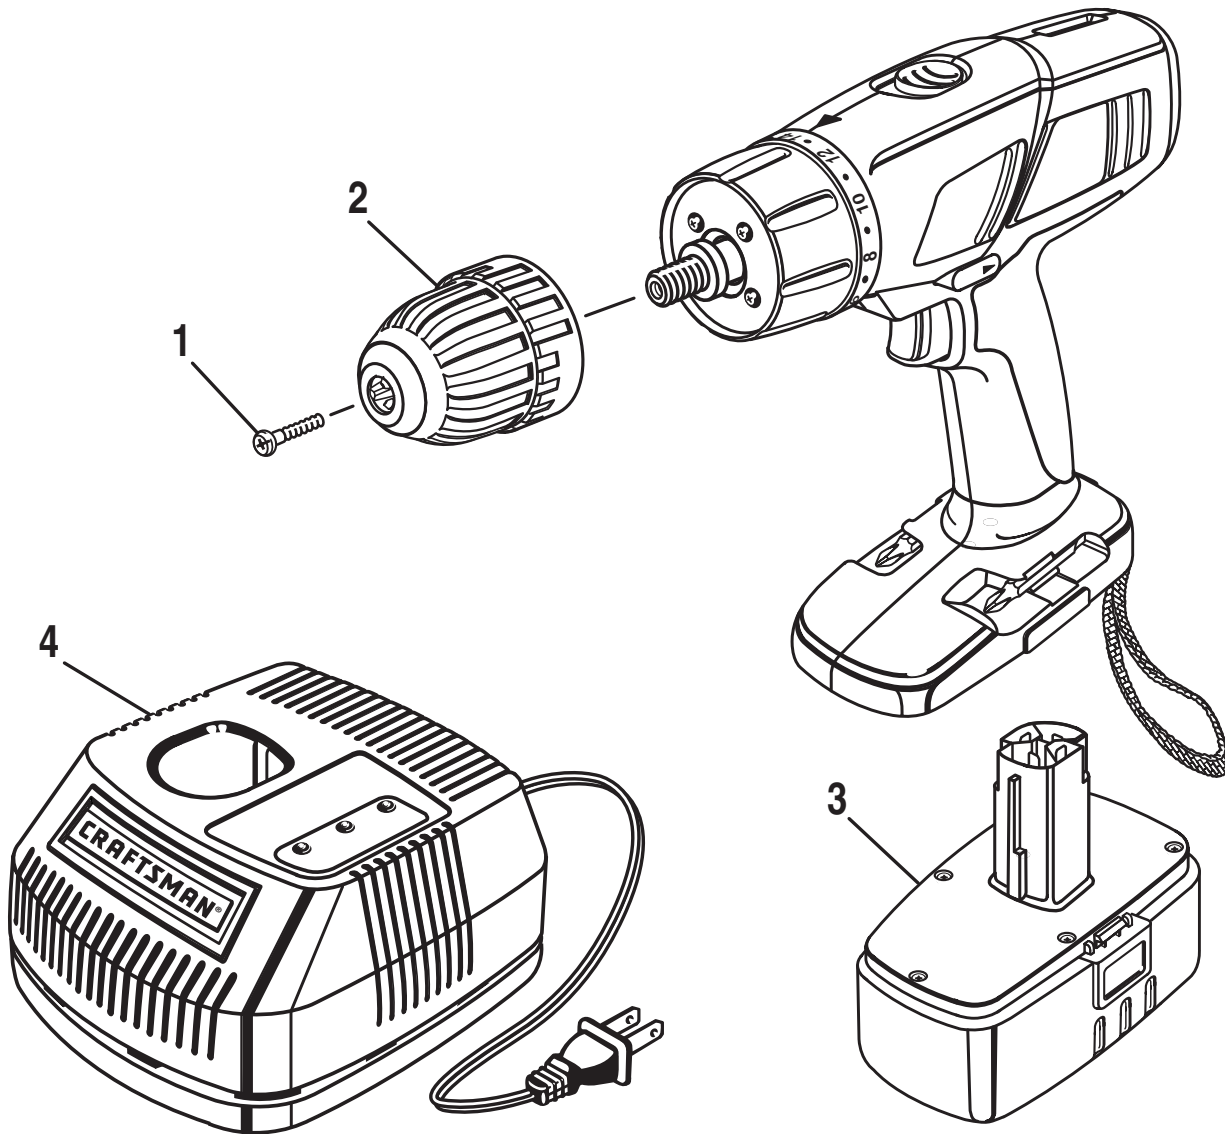

**CRAFTSMAN 3/8 INCH, 19.2 VOLT CORDLESS DRILL-DRIVER
MODEL NUMBER 113450**

The model number will be found on a label attached to the motor housing. Always mention the model number in all correspondence regarding your **3/8 INCH CORDLESS DRILL-DRIVER** or when ordering repair parts.

PARTS LIST

KEY NO.	PART NUMBER	DESCRIPTION	QTY.
1	616478003	Screw (Special)	1
2	6903304	Chuck	1
3	Item No. 9 11375	Battery Pack (1310715).....	1
4	Item No. 9 11041	Charger (1425301).....	1
5	3063626	11315 Combo Kit Carrying Case – Not Shown	1
	9021110	11348 Combo Kit Tool Bag – Not Shown	1

CRAFTSMAN 3/8 INCH, 19.2 VOLT CORDLESS DRILL-DRIVER - MODEL NUMBER 113450

CRAFTSMAN 3/8 INCH, 19.2 VOLT CORDLESS DRILL-DRIVER – MODEL NUMBER 113450

The model number will be found on a label attached to the motor housing. Always mention the model number in all correspondence regarding your **3/8 INCH CORDLESS DRILL-DRIVER** or when ordering repair parts.

PARTS LIST

KEY NO.	PART NO.	DESCRIPTION	QTY.
1	983343001	Housing Assembly	1
2	3000909	Top Level.....	1
3	540352003	Gear Change Button	1
4	6620311	Screw (M3.5 x 20 mm)	4
5	6359801	Mounting Plate	1
6	6399201	Spring Plate.....	2
7	5434601	Spring Holder	1
8	4011801	Clutch Cap	1
9	5437201	Sleeve.....	1
10	6843401	Spring.....	1
11	6711101	Washer	2
12	6838001	Clutch Washer.....	1
13	6721901	Steel Ball	6
14	6833802	Pin	6
15	983342001	Motor w/Gear Train and Clutch.....	1
16	2701239	Switch Assembly.....	1
17	540340006	Forward-Reverse Actuator.....	1
18	3048003	Rear Level	1
19	9002724	Wrist Strap	1
20	6620805	Screw (M4 x 16 mm)	10
21	6622306	Screw (M3.5 x 11 mm)	1
22	630206007	Bit Clip.....	2
	983000001	Operator's Manual	
	2-26-13 (REV:03)		