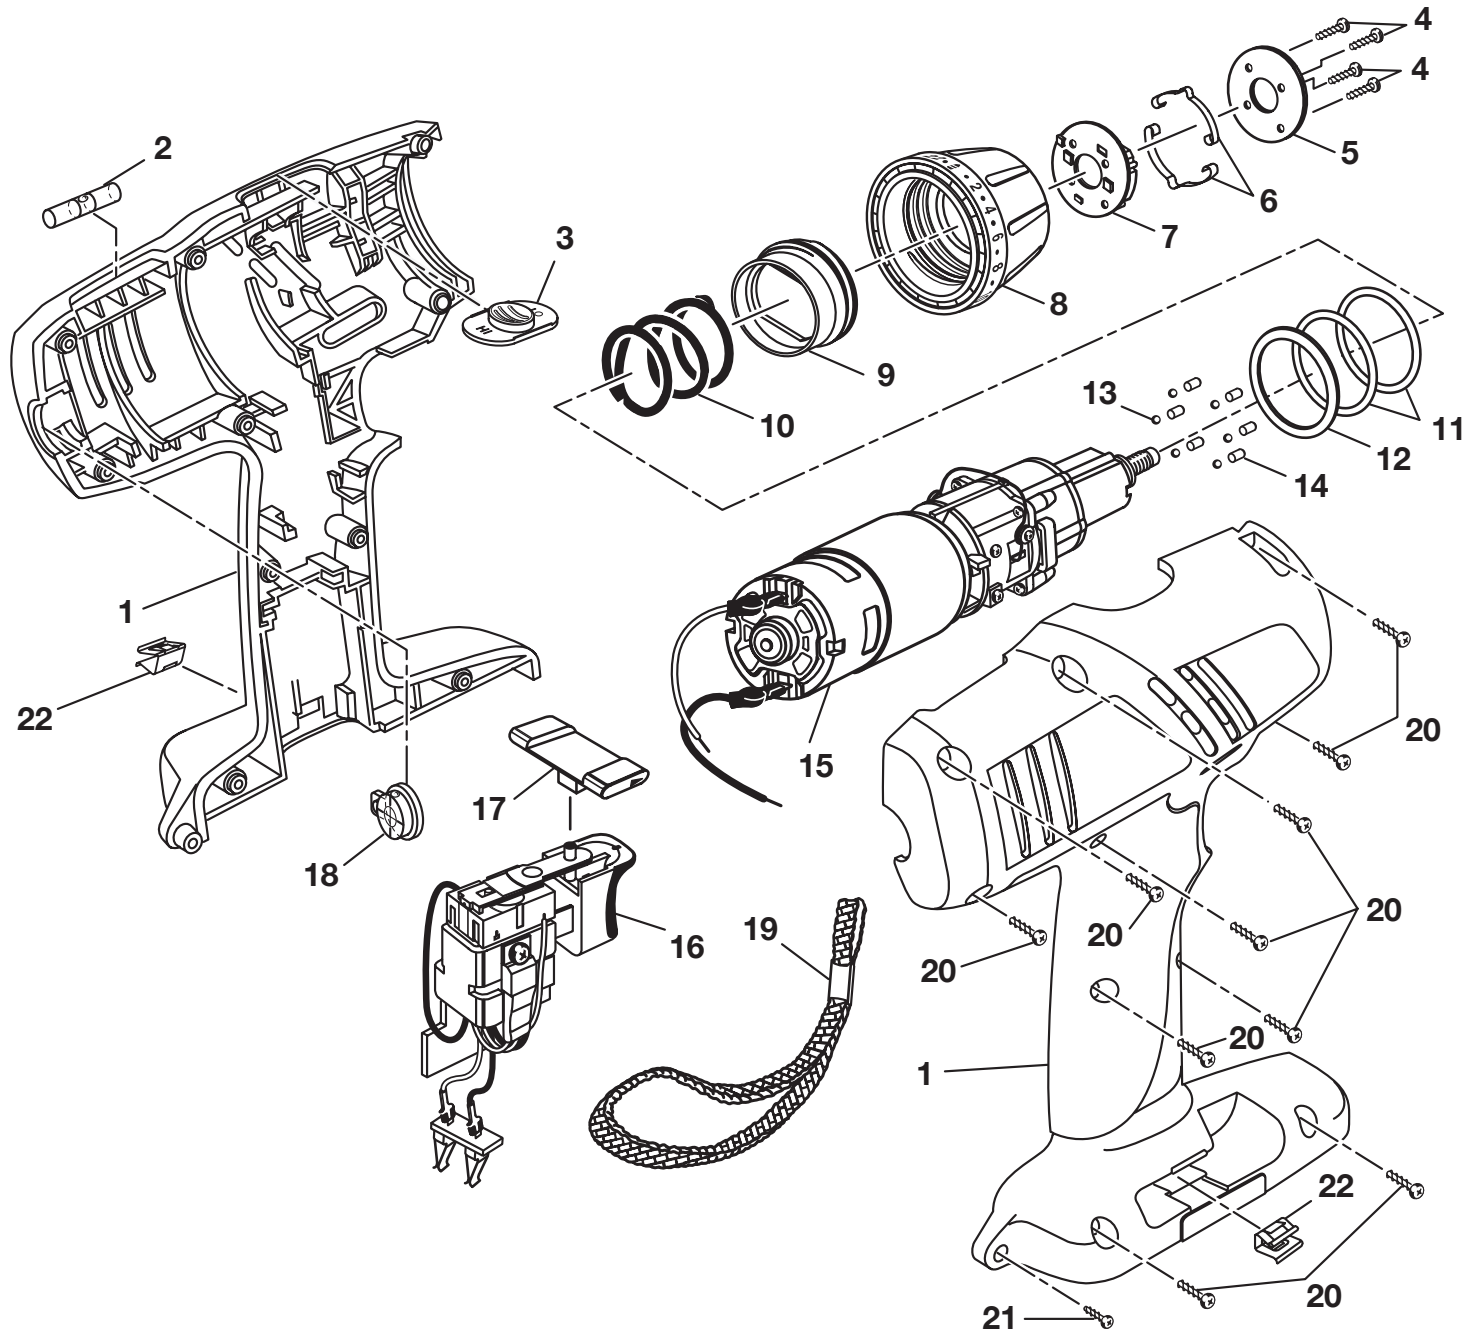

**CRAFTSMAN 3/8 INCH, 19.2 VOLT CORDLESS DRILL-DRIVER
MODEL NUMBER 113450**

The model number will be found on a label attached to the motor housing. Always mention the model number in all correspondence regarding your **3/8 INCH CORDLESS DRILL-DRIVER** or when ordering repair parts.

PARTS LIST

KEY NO.	PART NUMBER	DESCRIPTION	QTY.
1	616478003	Screw (Special)	1
2	6903304	Chuck	1
3	Item No. 9 11375	Battery Pack (1310715).....	1
4	Item No. 9 11041	Charger (1425301).....	1
5	3063626	11315 Combo Kit Carrying Case – Not Shown	1
	9021110	11348 Combo Kit Tool Bag – Not Shown	1

CRAFTSMAN 3/8 INCH, 19.2 VOLT CORDLESS DRILL-DRIVER - MODEL NUMBER 113450

CRAFTSMAN 3/8 INCH, 19.2 VOLT CORDLESS DRILL-DRIVER – MODEL NUMBER 113450

The model number will be found on a label attached to the motor housing. Always mention the model number in all correspondence regarding your **3/8 INCH CORDLESS DRILL-DRIVER** or when ordering repair parts.

PARTS LIST

KEY NO.	PART NO.	DESCRIPTION	QTY.
1	983343001	Housing Assembly	1
2	3000909	Top Level.....	1
3	540352003	Gear Change Button	1
4	6620311	Screw (M3.5 x 20 mm)	4
5	6359801	Mounting Plate	1
6	6399201	Spring Plate.....	2
7	5434601	Spring Holder	1
8	4011801	Clutch Cap	1
9	5437201	Sleeve.....	1
10	6843401	Spring.....	1
11	6711101	Washer	2
12	6838001	Clutch Washer.....	1
13	6721901	Steel Ball	6
14	6833802	Pin	6
15	983342001	Motor w/Gear Train and Clutch.....	1
16	2701239	Switch Assembly.....	1
17	540340006	Forward-Reverse Actuator.....	1
18	3048003	Rear Level	1
19	9002724	Wrist Strap	1
20	6620805	Screw (M4 x 16 mm)	10
21	6622306	Screw (M3.5 x 11 mm)	1
22	630206007	Bit Clip.....	2
	983000001	Operator's Manual	
	2-26-13 (REV:03)		