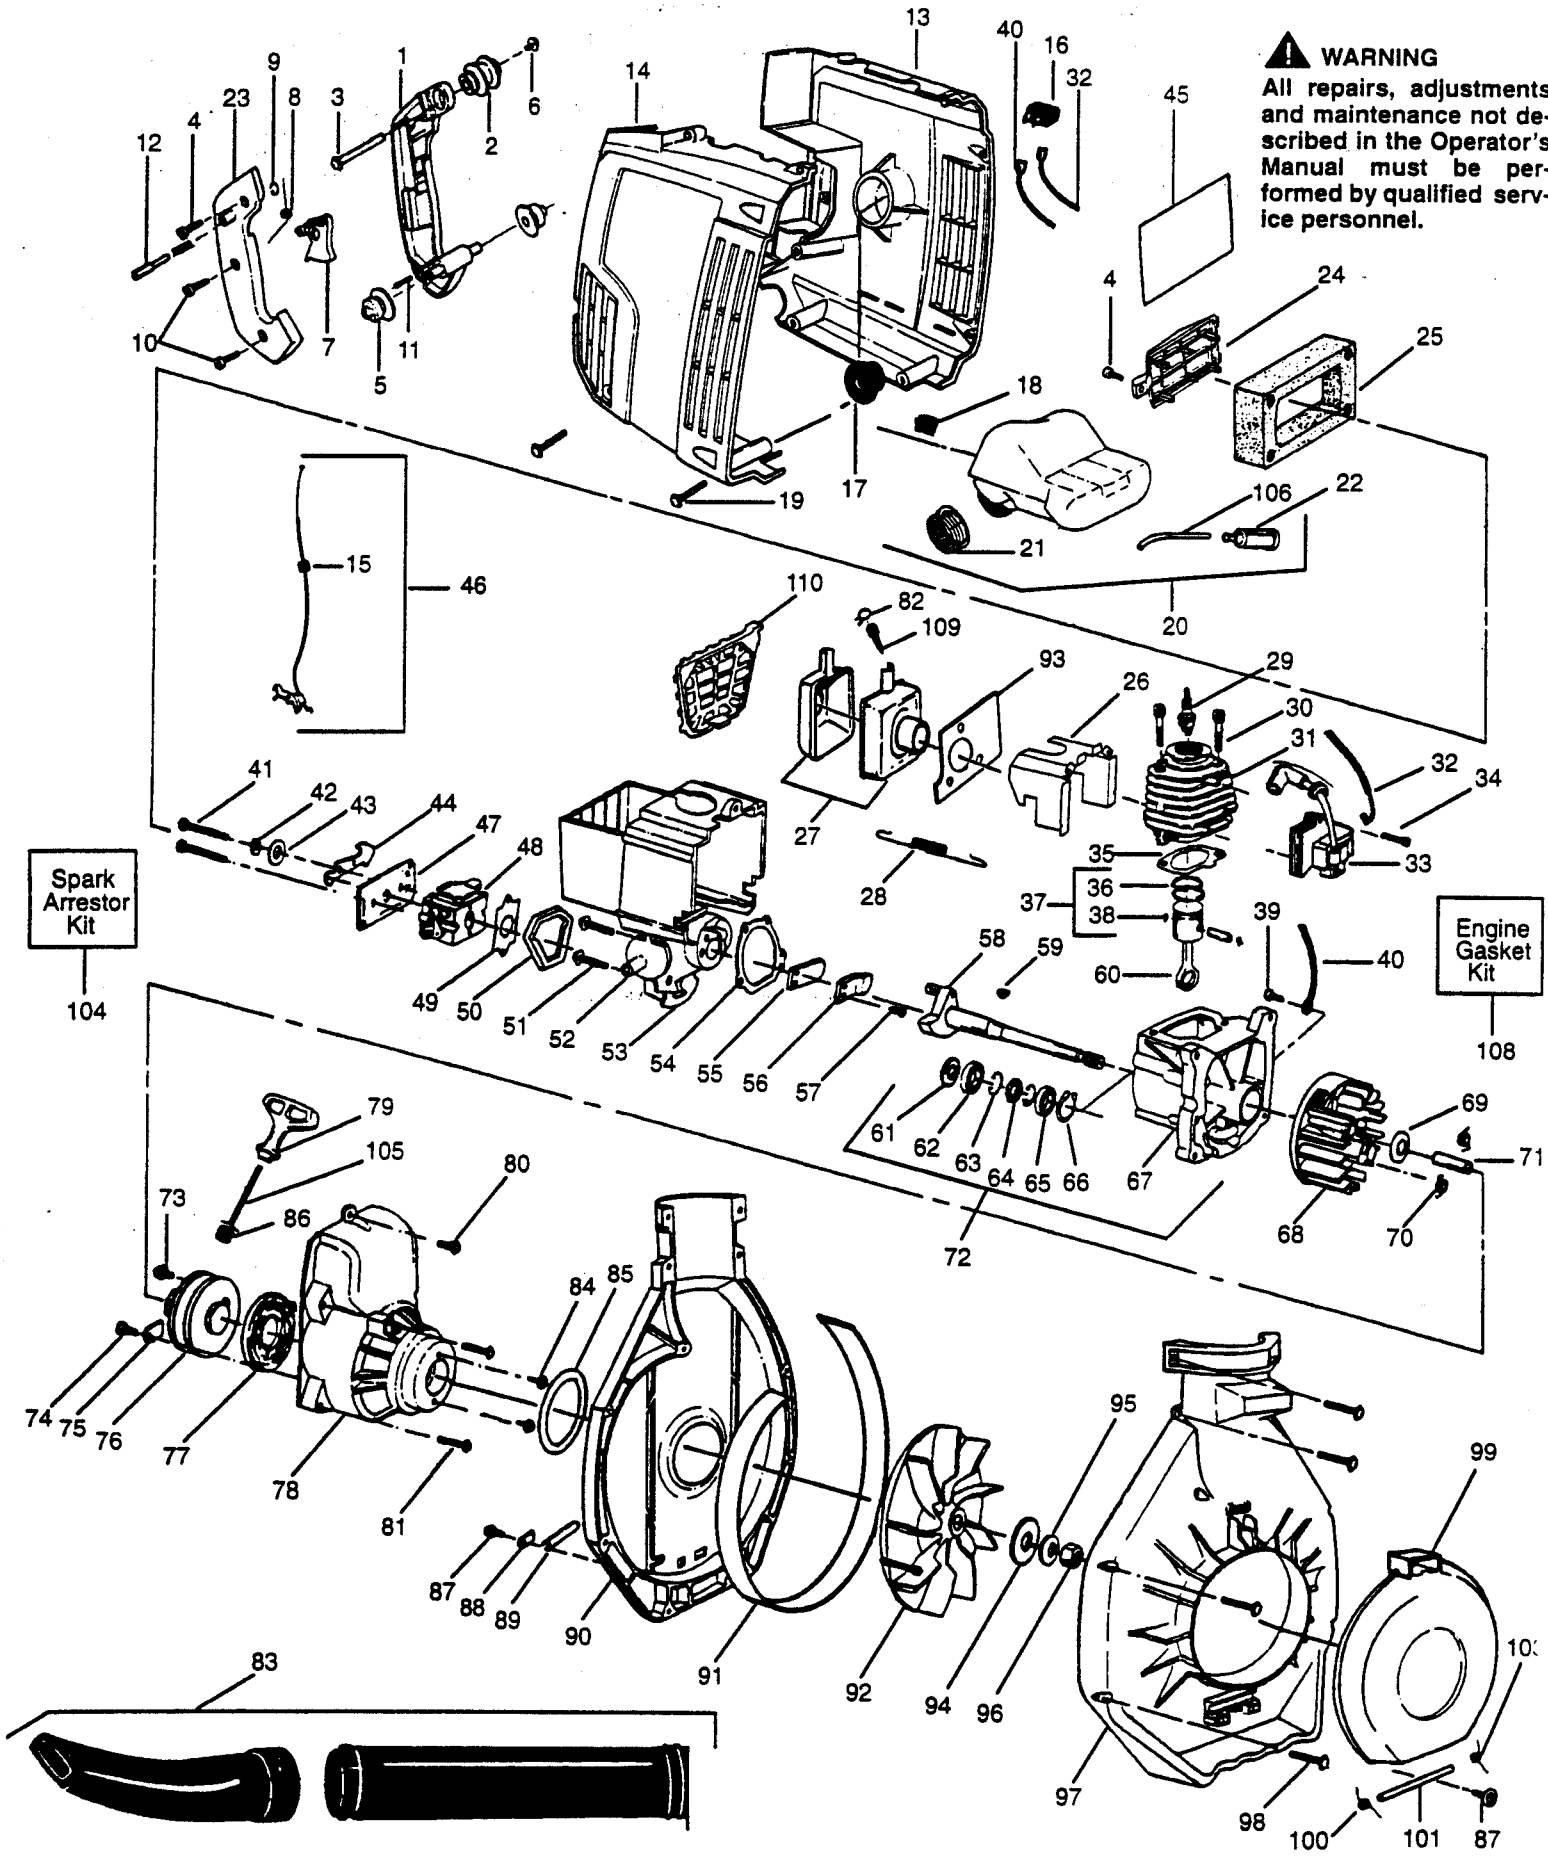

WARNING
All repairs, adjustments and maintenance not described in the Operator's Manual must be performed by qualified service personnel.

PARTS LIST NO. 530-067901 - 3/29/96		HUSQVARNA PARTS LIST	MODEL: 132 HBV	
PAGE NO. 2	REPLACES 530-067901-2/15/95			Note: Illustrations may differ from actual models due to design changes