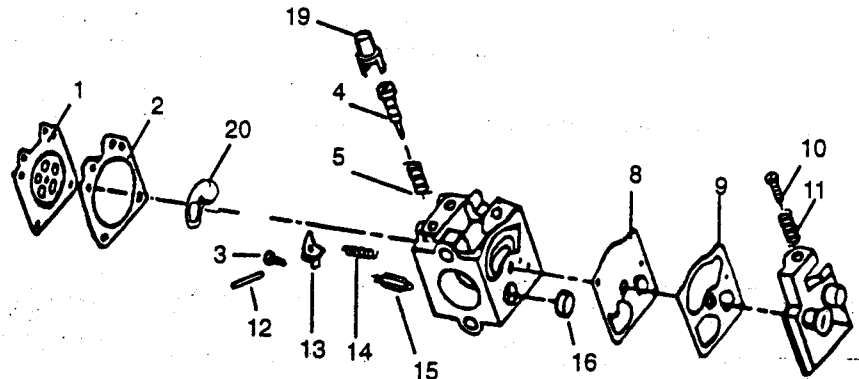

### Vacuum Attachment Parts

KEY NO.	PART NO.	DESCRIPTION
1	530-095116	Collection Bag W/Strap
2	530-095117	Elbow
3	530-069750	Vacuum Tube Kit

### Gutter Attachment #952-703530

KEY NO.	PART NO.	DESCRIPTION
1	530-094426	Nozzle
2	530-094518	Elbow
3	530-094425	Extension Tube
4	530-094424	Pivot Tube
5	952-701645	Goggles
6	530-094850	Adapter
A	530-029036	Warning Decal

### Carburetor Assembly (WT-141A) #530-069644

Carb. Repair Kit  
17

Carb. Gasket Kit  
18

Key No.	Part No.	Description	Key No.	Part No.	Description
1	530-035014	*+ Metering Diaphragm	13	530-035031	* Metering Lever
2	530-035151	*+ Metering Diaphragm Gasket	14	530-037330	* Metering Lever Spring
3	530-035016	* Metering Lever Pin Screw	15	530-035106	* Inlet Needle Valve
4	530-035341	Mixture Needle	16	530-035178	* Fuel Inlet Screen
5	530-035376	Mixture Needle Spring	17	530-035264	Carb. Kwik Repair Kit (*Indicates Contents)
8	530-035166	*+ Fuel Pump Diaphragm	18	530-035219	Carb. Gasket/Diaphragm Kit (+Indicates Contents)
9	530-035164	*+ Fuel Pump Gasket			Limiters Cap
10	530-035203	Idle Speed Screw	19	530-038403	
11	530-035121	Idle Screw Spring	20	530-035211	*+ Circuit Plate Gasket
12	530-035028	* Metering Lever Pin			

PARTS LIST NO. 530-067901 - 3/29/96		HUSQVARNA PARTS LIST	MODEL: 132 HBV
PAGE NO. 4	REPLACES 530-067901-2/15/95		

**SERVICE REFERENCE**

**1. Starter Pulley** – When ordering a new starter pulley for your unit, please measure your existing pulley as shown by the dimensions in the illustrations below and order accordingly.