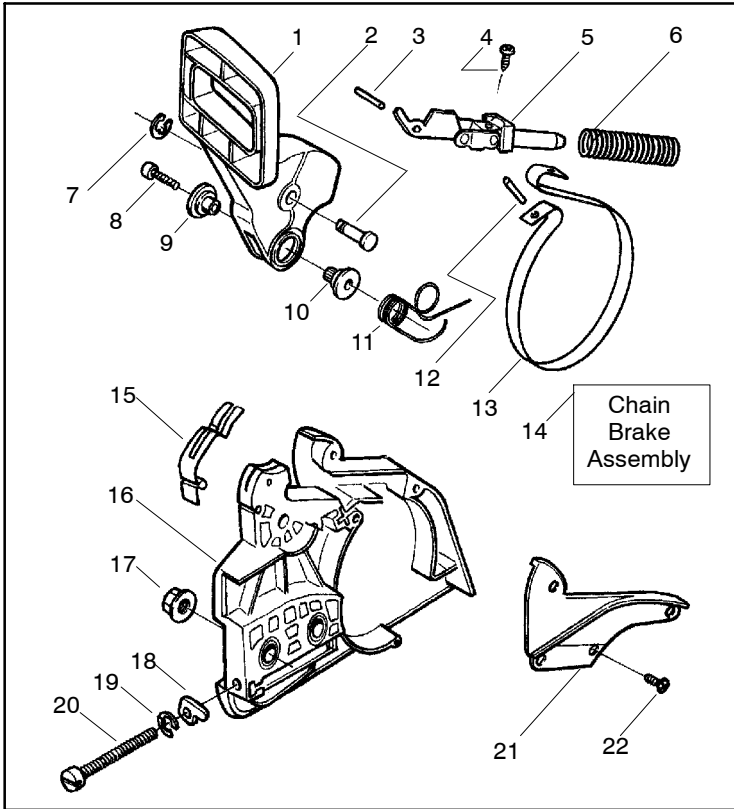

Ref.	Part No.	Description	Ref.	Part No.	Description
1	530071348	Actuating Lever	27	530037652	Heat Insulator
2	530029879	Pivot Pin	28	530037640	Muffler-Plate
3	530015915	Pin-Link	29	530019205	Muffler Gasket
4	530015911	Screw	30	-	Piston Kit (Includes pin and 31,32,33)
5	530054741	Front Link Ass'y.		530069944	(136)
6	530016237	Chain Brake Spring		530069454	(141)
7	530038593	Retainer	31	-	Piston Ring
8	530016384	Screw		530029805	(136)
9	530056531	Journal-Right		530029982	(141)
10	530029881	Journal-Left	32	530032117	Piston Pin Bearing
11	530015910	Handguard Spring	33	530015697	Piston Pin Retainer
12	530015913	Pin-Spring	34	*****	Cap-Crankcase
13	530052232	Brake Band	35	530015897	Screw
14	530054802	Chain Brake Assembly		Not Shown	
15	530029878	Position Spring			Operator Manual
16	530049483	Clutch Cover		530163874	U.S./Canada/Mexico
17	530015917	Nut-Bar		530163872	European I
18	530015826	Bar Adjusting Pin		530163873	European II
19	530038593	Retainer		530163871	Scan.
20	530016110	Screw-Bar Adjusting		530163870	Japan
21	530053035	Chain Brake Spring Cover		530031135	Scrench
22	530015911	Screw		530031136	Worm Gear Puller
23	530016154	Screw		530031112	Clutch Ass'y. Tool
24	530047609	Cylinder Shield Ass'y.		530047941	Kickback Decal
25	952030150	Spark Plug (RCJ-7Y)		530037912	Scabbard
26	---	Kit-Cylinder (incl.#34)		530038317	Cap-Limiter (low-blue)
	*****	(136)		530038318	Cap-Limiter (high-red)
	*****	(141)			

✓ = NEW PART NUMBER FOR THIS IPL   * = REFER TO THE SERVICE REFERENCE INDICATED FOR MORE INFORMATION. (LOCATED AT END OF IPL)
● = THESE PARTS ARE ILLUSTRATED FOR CLARITY. ORDER COMPLETE ASSEMBLY.