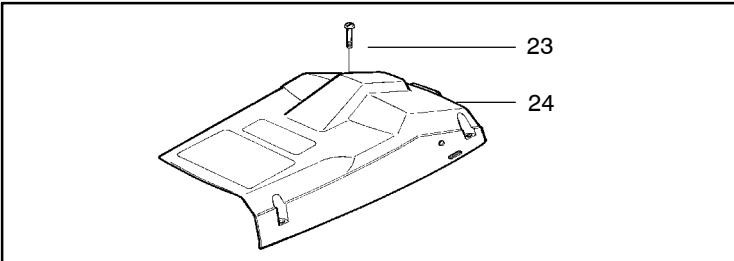

136, 141

Spare Parts

Ref.	Part No.	Description	Ref.	Part No.	Description
1	530071348	Actuating Lever	27	530037652	Heat Insulator
2	530029879	Pivot Pin	28	530037640	Muffler-Plate
3	530015915	Pin-Link	29	530019205	Muffler Gasket
4	530015911	Screw	30	-	Piston Kit (Includes pin and 31,32,33)
5	530054741	Front Link Ass'y.		530069944	(136)
6	530016237	Chain Brake Spring		530069454	(141)
7	530038593	Retainer	31	-	Piston Ring
8	530016384	Screw		530029805	(136)
9	530056531	Journal-Right		530029982	(141)
10	530029881	Journal-Left	32	530032117	Piston Pin Bearing
11	530015910	Handguard Spring	33	530015697	Piston Pin Retainer
12	530015913	Pin-Spring	34	*****	Cap-Crankcase
13	530052232	Brake Band	35	530015897	Screw
14	530054802	Chain Brake Assembly		Not Shown	
15	530029878	Position Spring			Operator Manual
16	530049483	Clutch Cover		530163874	U.S./Canada/Mexico
17	530015917	Nut-Bar		530163872	European I
18	530015826	Bar Adjusting Pin		530163873	European II
19	530038593	Retainer		530163871	Scan.
20	530016110	Screw-Bar Adjusting		530163870	Japan
21	530053035	Chain Brake Spring Cover		530031135	Scrench
22	530015911	Screw		530031136	Worm Gear Puller
23	530016154	Screw		530031112	Clutch Ass'y. Tool
24	530047609	Cylinder Shield Ass'y.		530047941	Kickback Decal
25	952030150	Spark Plug (RCJ-7Y)		530037912	Scabbard
26	---	Kit-Cylinder (incl.#34)		530038317	Cap-Limiter (low-blue)
	*****	(136)		530038318	Cap-Limiter (high-red)
	*****	(141)			