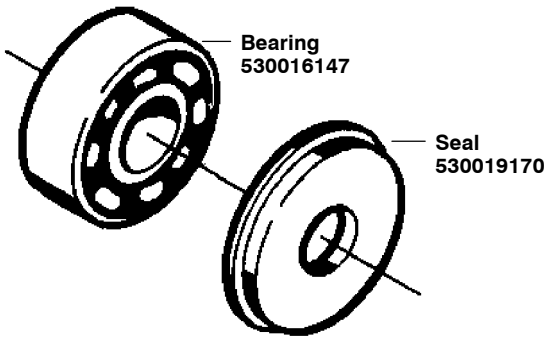

✓ = NEW PART NUMBER FOR THIS IPL ★ = REFER TO THE SERVICE REFERENCE INDICATED FOR MORE INFORMATION. (LOCATED AT END OF IPL)
 ● = THESE PARTS ARE ILLUSTRATED FOR CLARITY. ORDER COMPLETE ASSEMBLY.

Ref.	Part No.	Description	Ref.	Part No.	Description
1	530014949	Clutch Assembly (incl. 2)	18	530052440	Tube-Oil Vent
2	530094188	Spring - Clutch	19	530015896	Screw (optional)
3	530015611	Clutch Washer	20	530047855	Bar Plate
4	530047061	Clutch Drum with Bearing Assy. (3/8x6 spur)	21	530015878	Screw
5	530069316	Drum, Adapt. & Bearing Kit (incl. 6 & 7)	22	530029850	Chain Catcher
6	530032119	Clutch Bearing	23	530015917	Nut
7	530028650	Rim-Floating (.325)	24	530019228	Gasket
8	530015907	Thrust Washer	25	530036043	Bar Stud Plate
9	530015896	Screw	26	530015877	Bar Bolt
10	530029835	Oil Pump Housing	27	530015893	Screw
11	530029838	Plunger & Gear Assembly	28	530052428	Cover
12	530029833	Oil Pump Worm	29	530029831	Choke Lever
13	530019174	Oil Seal	30	530029830	Grommet
14	530029834	Oil Pump Barrel	31	530015922	Type "U" Speed Nut
15	530014776	Oil Pick-Up and Screen Assembly	32	530029800	Baffle Plate
16	530014410	Oil Pump Assembly (Includes 10,11 & 14)	33	530016037	Screw
17	530069942	Kit - Chassis Ass'y.	34	501765602	Assy.- Oil Tank Cap

✓ = NEW PART NUMBER FOR THIS IPL ★ = REFER TO THE SERVICE REFERENCE INDICATED FOR MORE INFORMATION. (LOCATED AT END OF IPL)
 ● = THESE PARTS ARE ILLUSTRATED FOR CLARITY. ORDER COMPLETE ASSEMBLY.

★★★★★ **Service Reference** ★★★★★

Please note if your saw has the separate bearing and seal or the new one piece design, and order parts accordingly.
(Please Note : The different styles will not interchange.)

TWO PIECE STYLE

Part No.	Description
---	Assy - Cylinder (incls. cap)
530069417	136
530069414	141
530019170	Seal
530016147	Bearing