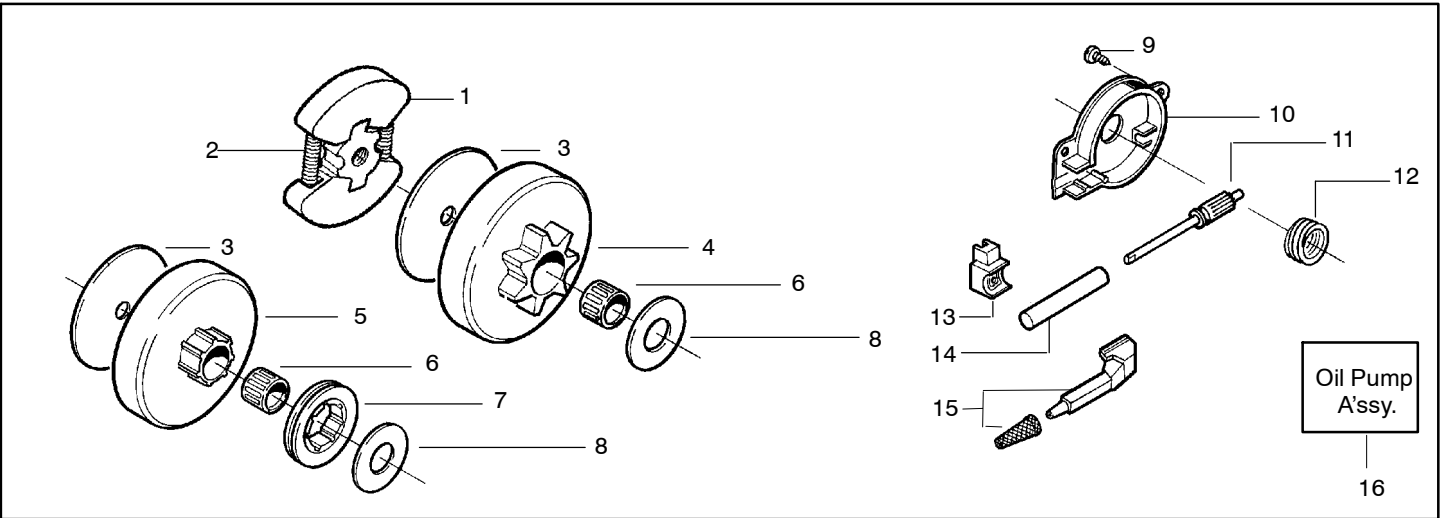

✓ = NEW PART NUMBER FOR THIS IPL ★ = REFER TO THE SERVICE REFERENCE INDICATED FOR MORE INFORMATION. (LOCATED AT END OF IPL)
 ● = THESE PARTS ARE ILLUSTRATED FOR CLARITY. ORDER COMPLETE ASSEMBLY.

Ref.	Part No.	Description	Ref.	Part No.	Description
1	530014949	Clutch Assembly (incl. 2)	18	530052440	Tube-Oil Vent
2	530094188	Spring - Clutch	19	530015896	Screw (optional)
3	530015611	Clutch Washer	20	530047855	Bar Plate
4	530047061	Clutch Drum with Bearing Assy. (3/8x6 spur)	21	530015878	Screw
5	530069316	Drum, Adapt. & Bearing Kit (incl. 6 & 7)	22	530029850	Chain Catcher
6	530032119	Clutch Bearing	23	530015917	Nut
7	530028650	Rim-Floating (.325)	24	530019228	Gasket
8	530015907	Thrust Washer	25	530036043	Bar Stud Plate
9	530015896	Screw	26	530015877	Bar Bolt
10	530029835	Oil Pump Housing	27	530015893	Screw
11	530029838	Plunger & Gear Assembly	28	530052428	Cover
12	530029833	Oil Pump Worm	29	530029831	Choke Lever
13	530019174	Oil Seal	30	530029830	Grommet
14	530029834	Oil Pump Barrel	31	530015922	Type "U" Speed Nut
15	530014776	Oil Pick-Up and Screen Assembly	32	530029800	Baffle Plate
16	530014410	Oil Pump Assembly (Includes 10,11 & 14)	33	530016037	Screw
17	530069942	Kit - Chassis Ass'y.	34	501765602	Assy.- Oil Tank Cap