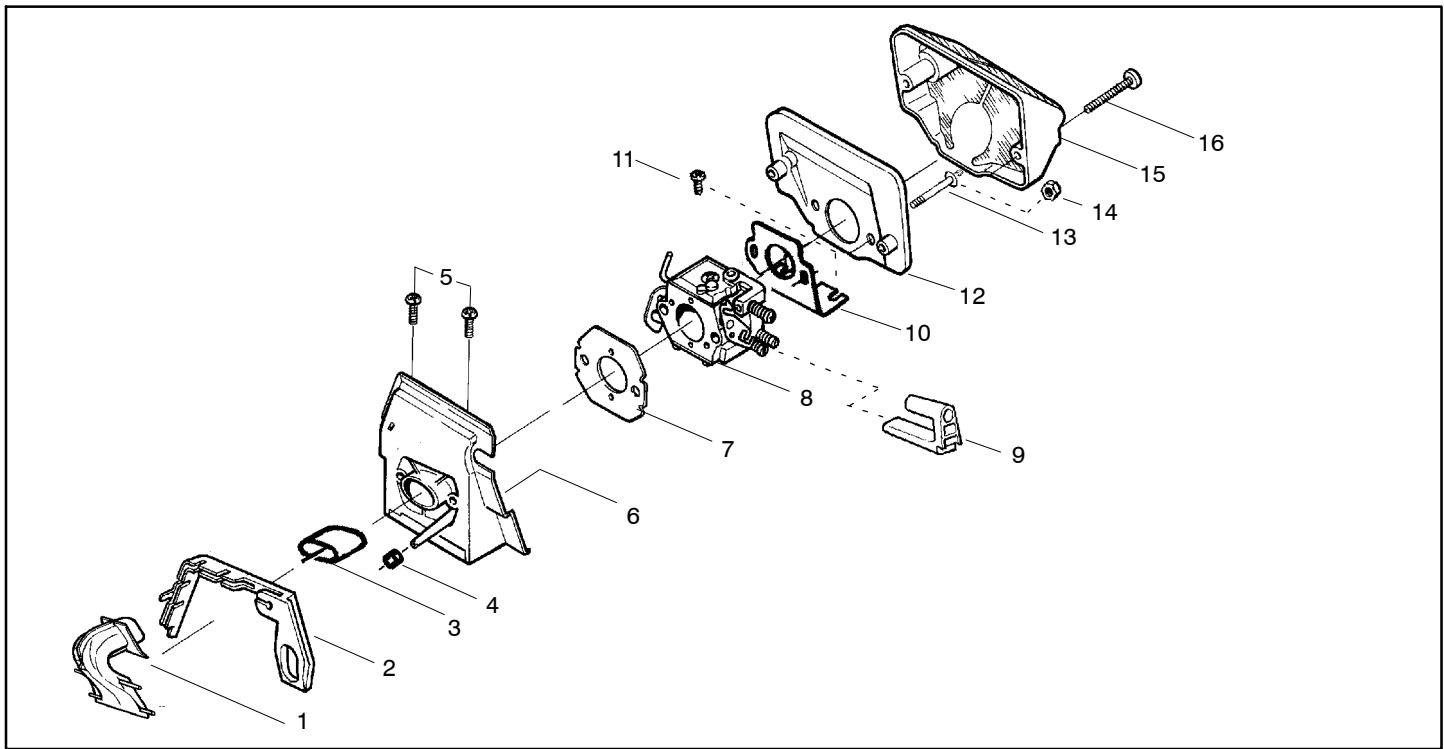

Ref.	Part No.	Description	Ref.	Part No.	Description
1	530029813	Turbo Air Cleaner Assembly	10	530047767	Plate - Support
2	530019203	Seal - Turbo Clean	11	530015896	Screw
3	530029814	Intake Sleeve	12	530036582	Air Filter - Bottom
4	530053435	Impulse Seal	13	530015968	Stud - Carb.
5	530015814	Screw	14	530016008	Nut
6	530037465	Adapter - Carb.	15	530029811	Air-Filter - Top
7	530019172	Carburetor Gasket	16	530015899	Screw
8	----	Carburetor	17	530016044	Screw
	*****	Zama - C1Q-w6	18	530069415	Muffler Kit (Includes 17,19,20,21 & 22)
	530035482	WT-542 (Walbro)	19	530037254	Muffler Cover
	530069629	WT-289 (Walbro)	20	530029810	Spark Arrester Screen
	530071510	WT-540 (Walbro)	21	530037246	Muffler Diffuser
✓	530071692	WT-660 US/Can/Mex	22	530037251	Muffler Body
✓	530071704	WT-660 Export Only	23	530015902	Muffler Bolt
9	✓ *****	Grommet-Final	24	✓ *****	Assy. -Bearing and Seal
			25	530029794	Crankshaft & Rod Assembly

✓ = NEW PART NUMBER FOR THIS IPL   ★ = REFER TO THE SERVICE REFERENCE INDICATED FOR MORE INFORMATION. (LOCATED AT END OF IPL)
● = THESE PARTS ARE ILLUSTRATED FOR CLARITY. ORDER COMPLETE ASSEMBLY.