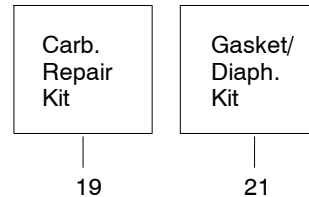

Kit - Carburetor Assembly No. 530071510 (WT-540)
Kit - Carburetor Assembly No. 530069629 (WT-289)
Kit - Carburetor Assembly No. 530035482 (WT-542)

Carburetor CIQ-W6 Zama -
See Service Reference

Ref.	Part No.	Description	Ref.	Part No.	Description
1.	530035296	Idle Adv. Screw Kit	19.	-	Carburetor Repair Kit (Incl. 3-5 & 10-18)
2.	530035031	Metering Lever		530069826	Walbro
3.	530035164	Fuel Pump Gasket		530035269	Zama
4.	530035166	Fuel Pump Diaphragm	20.	530035188	Metering Lever Spring
5.	507432582	Fuel Inlet Screen	21.	-	Gasket/Diaphragm Kit (Incl. 3, 4, 12 & 13)
6.	530035293	Needle Spring (Low Speed)		530069844	Walbro
7.	530035281	Low Speed Needle		530035270	Zama
8.	530037259	High Speed Needle	22.	530035021	Metering Cover Screw Ass'y
9.	530035295	Needle Spring (High Speed)			Not Shown
10.	530035162	Welch Plug (5/16)		530031157	Limiting Cap Removal Tool
11.	530035225	Cup Plug		530031161	Limiting Cap Insertion Tool
12.	530035165	Metering Diaphragm Gasket			
13.	530035014	Metering Diaphragm			
14.	530035028	Metering Lever Pin			
15.	530035016	Metering Lever Pin Screw			
16.	530035106	Inlet Needle Valve			
17.	530038479	Limiting Cap High			
18.	530038478	Limiting Cap Low			
					Zama Carburetor Service Reference
				★★★★★	If replacing the complete Zama Carburetor, it is not serviceable; you will need to order #530069629 Walbro Carburetor Ass'y.

Kit - Carburetor Assembly No. 530071692 - WT-660 (US/Can/Mex.)

Kit - Carburetor Assembly No. 530071704 - WT-660 (Export Only)

Note: No Repair kits are available for these carburetors, please order the complete assembly part number.

✓ = NEW PART NUMBER FOR THIS IPL   ★ = REFER TO THE SERVICE REFERENCE INDICATED FOR MORE INFORMATION. (LOCATED AT END OF IPL)
● = THESE PARTS ARE ILLUSTRATED FOR CLARITY. ORDER COMPLETE ASSEMBLY.