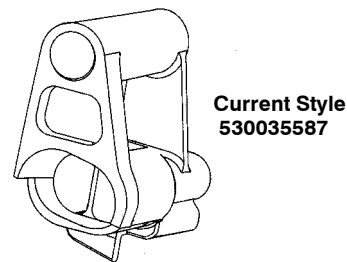

Use the grommet shown above with the following carburetors:
Walbro WT - 660

(Please Note : The different styles will not interchange.)

✓ = NEW PART NUMBER FOR THIS IPL   * = REFER TO THE SERVICE REFERENCE INDICATED FOR MORE INFORMATION. (LOCATED AT END OF IPL)
● = THESE PARTS ARE ILLUSTRATED FOR CLARITY. ORDER COMPLETE ASSEMBLY.