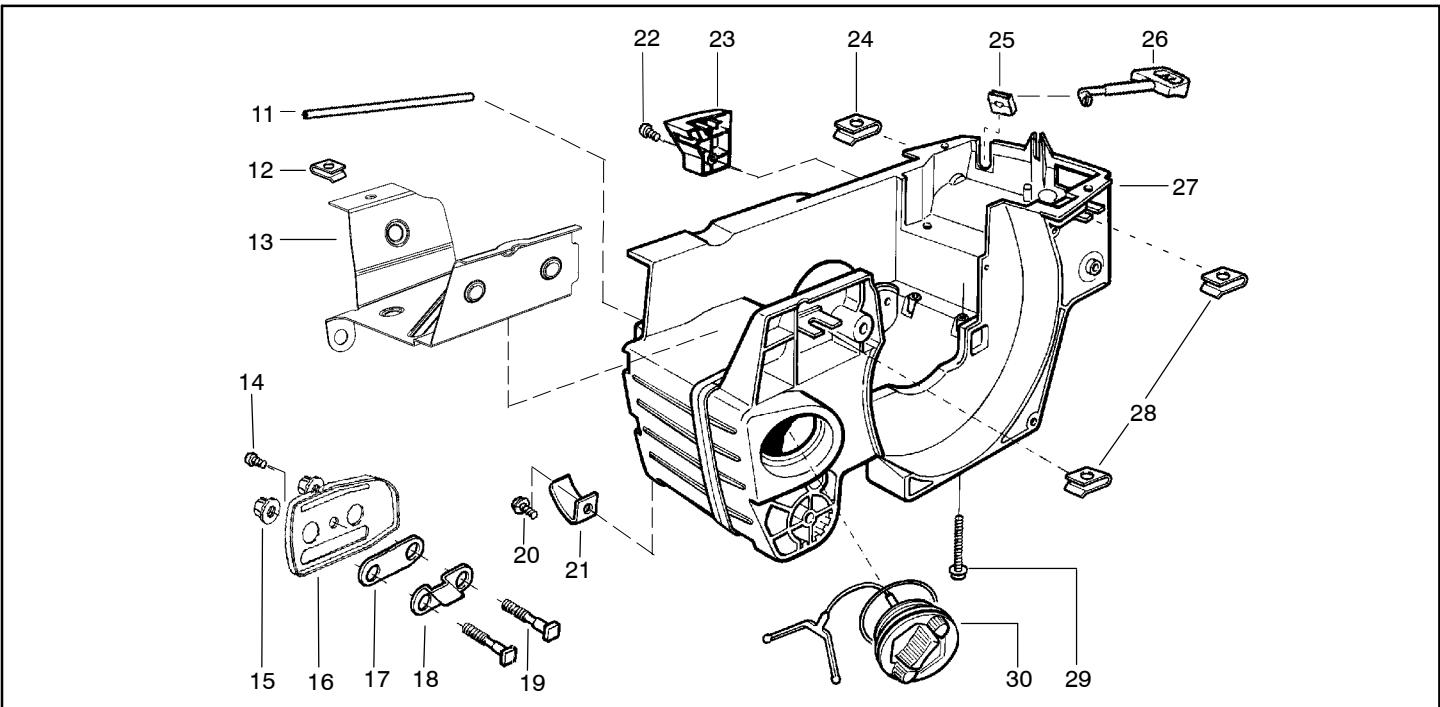

**⚠ WARNING**  
All repairs, adjustments and maintenance not described in the Operator's Manual must be performed by qualified service personnel.

Ref.	Part No.	Description	Ref.	Part No.	Description
1	530029813	Assy-Turbo Air Cleaner	13	530015968	Stud - Carb.
2	530019203	Seal - Turbo Clean	14	530016008	Nut
3	530029814	Sleeve-Intake	15	545057801	Air-Filter - Top
4	530053435	Seal-Impulse	16	530015899	Screw
5	530015814	Screw	17	545006044	Kit-Muffler (Includes 20,21 & 22)
6	530037465	Adapter - Carb.	18	530016359	Nut-Brass
7	530019172	Gasket-Carburetor	19	530055600	Cover-Bolt
8	---	Carburetor	20	530016338	Bolt-Muffler
	530071987	W-29	21	530055128	Gasket-Muffler
	545013502	WT-834	22	530055171	Backplate-Muffler
9	530035587	Grommet-Final	23	530056363	Assy. -Bearing and Seal
10	530047767	Plate - Support	24	530029794	Assy-Crankshaft & Rod
11	530015896	Screw			
12	530036582	Air Filter - Bottom			

Ref.	Part No.	Description	Ref.	Part No.	Description
1	530014949	Assy-Clutch	16	530047855	Plate-Bar
2	530015611	Washer-Clutch	17	530019228	Gasket
3	530047061	Assy-Clutch Drum w/Bearing	18	530036043	Plate-Bar Stud
4	530015907	Washer-Thrust	19	530015877	Bar Bolt
5	530014776	Assy-Oil Pick-Up and Screen (Incl 6,7)	20	530015878	Screw
6	530056533	Filter-Oil	21	530029850	Chain Catcher
7	545037101	Assy-Pickup	22	530015893	Screw
8	530015896	Screw	23	530052428	Cover
9	530014410	Assy-Oil Pump	24	530015922	Nut-Type "U" Speed
10	530029833	Worm Gear-Oil Pump	25	530029830	Grommet
11	545033501	Tube-Oil Vent	26	530029831	Lever-Choke
12	530055322	Clip-Retainer	27	530071991	Kit - Chassis Ass'y.
13	530055174	Shield-Heat	28	530015922	Nut-Type "U" Speed
14	530015896	Screw (optional)	29	530016037	Screw
15	530015917	Nut	30	501765602	Assy.- Oil Tank Cap