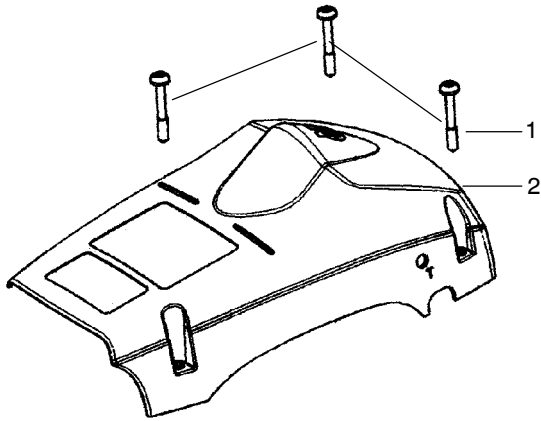

⚠ WARNING

All repairs, adjustments and maintenance not described in the Operator's Manual must be performed by qualified service personnel.

Ref.	Part No.	Description
1	530016154	Screw
2	530059960	Shield-Cylinder
3	952030150	Spark Plug (RCJ-7Y)
4	530069941	Kit-Cylinder (40cc) (incl. 4,9 & #23 pg. 3)
5	530015696	Clip - High Tension Lead
6	530069454	Kit-Piston (40cc) (Includes pin and 7, 8)
7	530029982	Ring-Piston (40cc)
8	530015697	Piston Pin Retainer
9	530049794	Cap-Crankcase
10	530015897	Screw