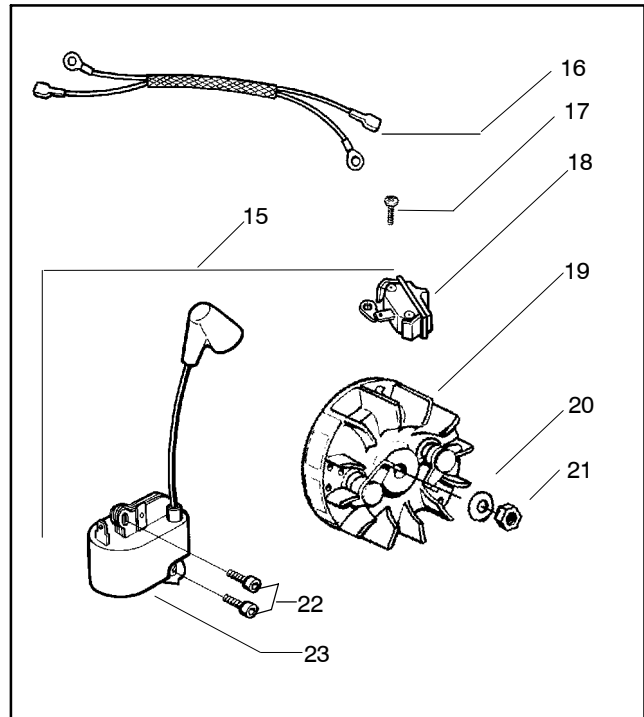

⚠ WARNING

All repairs, adjustments and maintenance not described in the Operator's Manual must be performed by qualified service personnel.