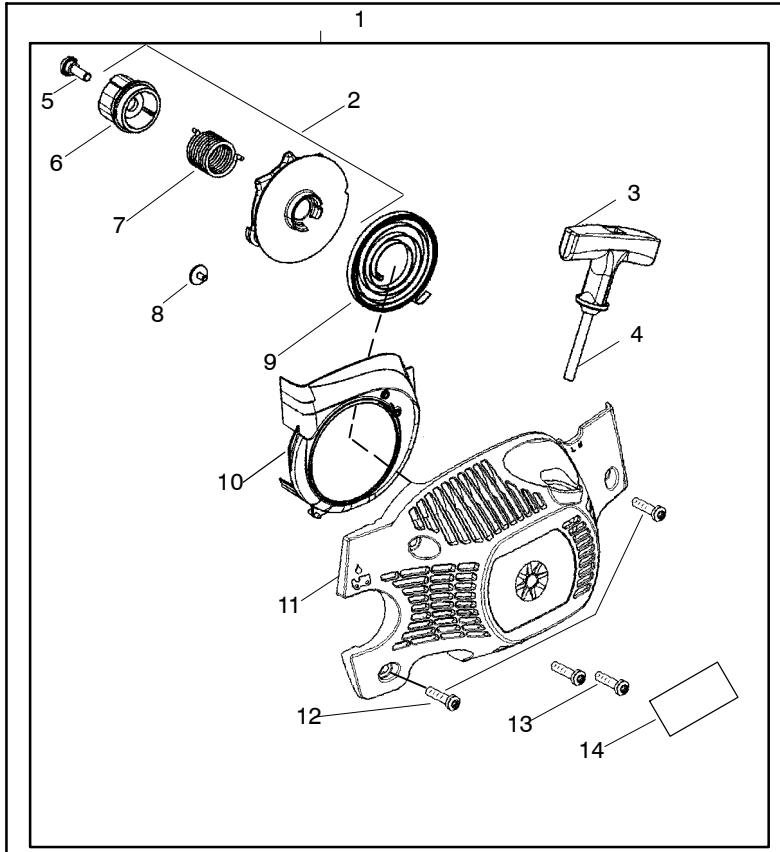

⚠ WARNING

All repairs, adjustments and maintenance not described in the Operator's Manual must be performed by qualified service personnel.