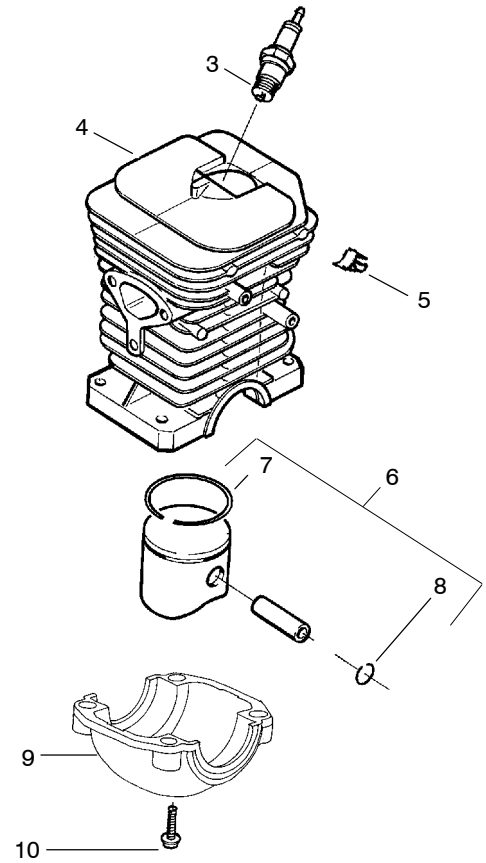

⚠ WARNING

All repairs, adjustments and maintenance not described in the Operator's Manual must be performed by qualified service personnel.

Ref.	Part No.	Description
1	530016154	Screw
2	530059960	Shield-Cylinder
3	952030150	Spark Plug (RCJ-7Y)
4	530069941	Kit-Cylinder (40cc) (incl. 4,9 & #23 pg. 3)
5	530015696	Clip - High Tension Lead
6	530069454	Kit-Piston (40cc) (Includes pin and 7, 8)
7	530029982	Ring-Piston (40cc)
8	530015697	Piston Pin Retainer
9	530049794	Cap-Crankcase
10	530015897	Screw