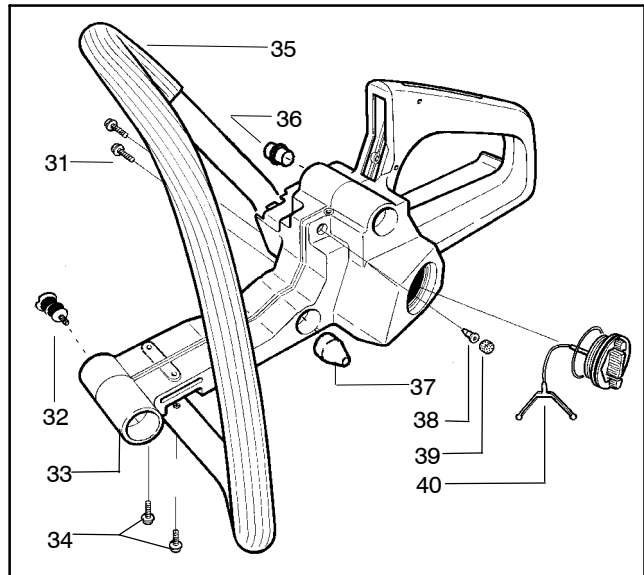

Ref.	Part No.	Description	Ref.	Part No.	Description	Ref.	Part No.	Description
1	530071968	Kit-Fan Hsg / Starter (Incl. 2,3,4,5,6,7,8,9,10,11)	13	530015892	Screw	26	530029860	Pin
2	530071966	Kit-Starter EPS (Incl. 5,6,7,8)	14	545005218	Decal - Fan Housing	27	530029861	Spring
3	530150318	Handle-Starter	15	530071967	Kit-EPS ignition (Incl. 18, 19, 23)	28	530069587	Kit - Throttle Trigger
4	530069232	Kit-Rope	16	530403257	Assy-Leadwire	29	530069247	Kit - Fuel line
5	530021179	Screw-shoulder	17	530015896	Screw	30	530014497	Assy.- Fuel Pickup
6	530059677	Hub	18	503717901	Switch-Ignition	31	530015940	Screw
7	530021180	Spring-EPS	19	530059637	Assy.-Flywheel	32	530029870	Element - AV Isolator
8	530016080	Screw	20	530015127	Washer-Flywheel	33	530055613	Assy. - Tank/Handle
9	530042095	Spring-Starter	21	530016134	Nut	34	530015843	Screw
10	530059959	Baffle-Air	22	545121901	Screw	35	530059961	Handle-Front
11	530059958	Assy-Fan Hsg. w/eyelet	23	545063901	Module - Ignition	36	530052439	Isolator-Front Handle
12	530015893	Screw	24	530029869	Wire - Throttle	37	530029984	Isolator
			25	530029863	Cap - Wire	38	530026119	Valve - Check
						39	530038264	Plug - Vent
						40	530071266	Kit-Assy. Fuel Cap

✓ = NEW PART NUMBER FOR THIS IPL   * = REFER TO THE SERVICE REFERENCE INDICATED FOR MORE INFORMATION. (LOCATED AT END OF IPL)
● = THESE PARTS ARE ILLUSTRATED FOR CLARITY. ORDER COMPLETE ASSEMBLY.