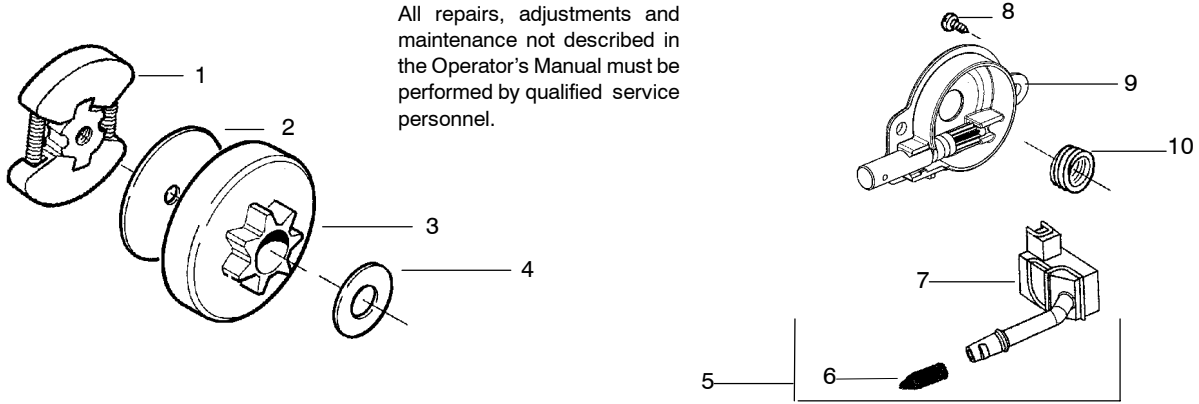

⚠ WARNING

All repairs, adjustments and maintenance not described in the Operator's Manual must be performed by qualified service personnel.

Ref.	Part No.	Description	Ref.	Part No.	Description
1	530014949	Assy-Clutch	16	530047855	Plate-Bar
2	530015611	Washer-Clutch	17	530019228	Gasket
3	530047061	Assy-Clutch Drum w/Bearing	18	530036043	Plate-Bar Stud
4	530015907	Washer-Thrust	19	530015877	Bar Bolt
5	530014776	Assy-Oil Pick-Up and Screen (Incl 6,7)	20	530015878	Screw
6	530056533	Filter-Oil	21	530029850	Chain Catcher
7	545037101	Assy-Pickup	22	530015893	Screw
8	530015896	Screw	23	530052428	Cover
9	530014410	Assy-Oil Pump	24	530015922	Nut-Type "U" Speed
10	530029833	Worm Gear-Oil Pump	25	530029830	Grommet
11	545033501	Tube-Oil Vent	26	530029831	Lever-Choke
12	530055322	Clip-Retainer	27	530071991	Kit - Chassis Ass'y.
13	530055174	Shield-Heat	28	530015922	Nut-Type "U" Speed
14	530015896	Screw (optional)	29	530016037	Screw
15	530015917	Nut	30	501765602	Assy.- Oil Tank Cap

✓ = NEW PART NUMBER FOR THIS IPL   * = REFER TO THE SERVICE REFERENCE INDICATED FOR MORE INFORMATION. (LOCATED AT END OF IPL)
● = THESE PARTS ARE ILLUSTRATED FOR CLARITY. ORDER COMPLETE ASSEMBLY.