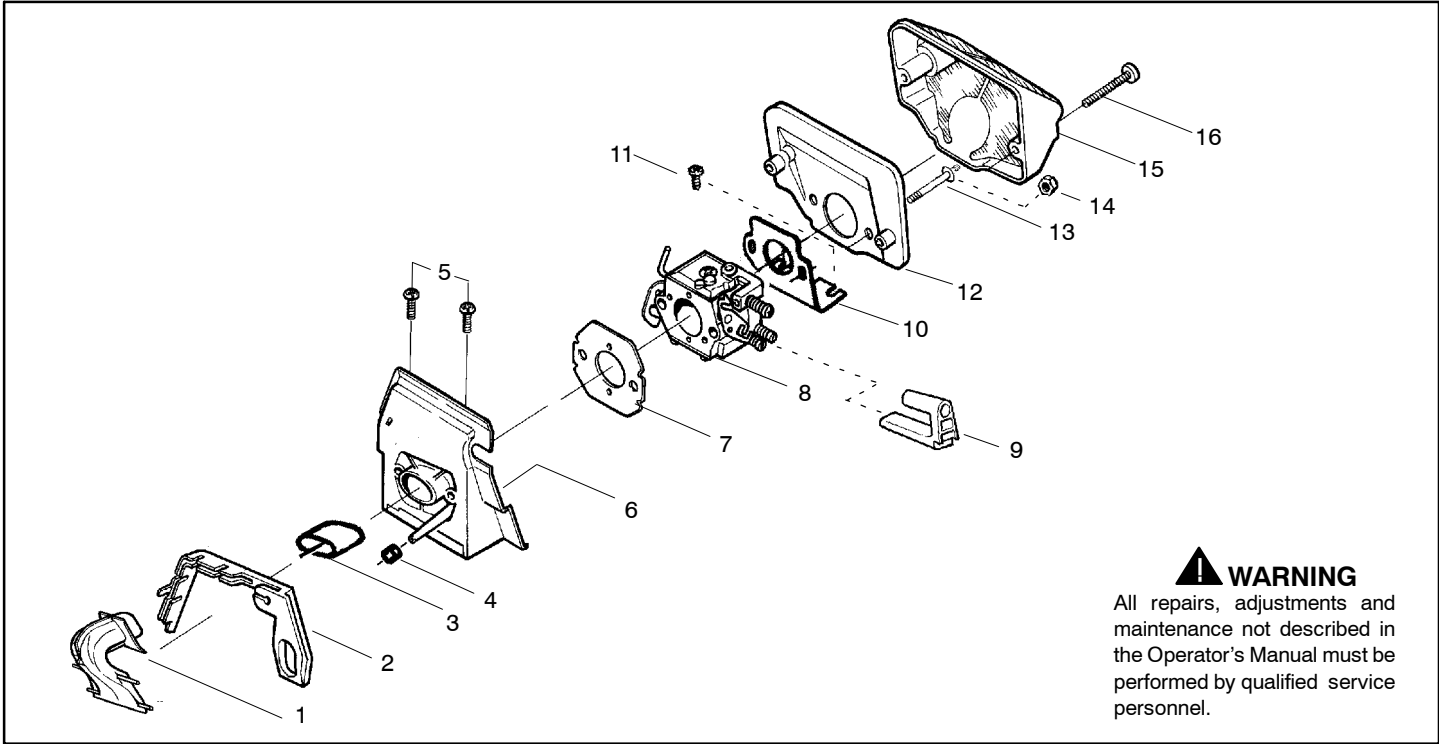

# 142

**Spare parts**  
**Ersatzteile**  
**Pièces détachées**  
**Reserve onderdelen**  
**Repuestos**  
**Reservdelar**

Ref.	Part No.	Description	Ref.	Part No.	Description
1	530029879	Pin-Pivot			
2	530071348	Kit- Lever & Link Assy. (Incl. 4,14)			
3	530015915	Pin-Link			
4	530054741	Assy-Front Link			
5	545137301	Spring-Chain Brake			
6	530016384	Screw			
7	530056531	Journal-Right			
8	530029881	Journal-Left			
9	530024419	Retainer			
10	530015911	Screw			
11	530015913	Pin-Spring			
12	530029878	Spring-Position			
13	530015910	Spring-Handguard			
14	545137401	Band-Brake			
15	530054802	Assy-Chain Brake (Incl. 1,2,3,4,5,6,7,8,9,10,11,12,13,14,16,17,18,19,20,21)			
16	530053035	Cover-Chain Brake Spring			
17	530015911	Screw			
18	530016110	Screw-Bar Adjusting			
19	530038593	Retainer			
20	530015826	Pin-Bar Adjusting			
21	530049483	Cover-Clutch			
				530031135	Scrench
				530047839	Decal-Warning
					Not Shown

Ref.	Part No.	Description
1	530016154	Screw
2	530059960	Shield-Cylinder
3	952030150	Spark Plug (RCJ-7Y)
4	530069941	Kit-Cylinder (40cc) (incl. 4,9 & #23 pg. 3)
5	530015696	Clip - High Tension Lead
6	530069454	Kit-Piston (40cc) (Includes pin and 7, 8)
7	530029982	Ring-Piston (40cc)
8	530015697	Piston Pin Retainer
9	530049794	Cap-Crankcase
10	530015897	Screw