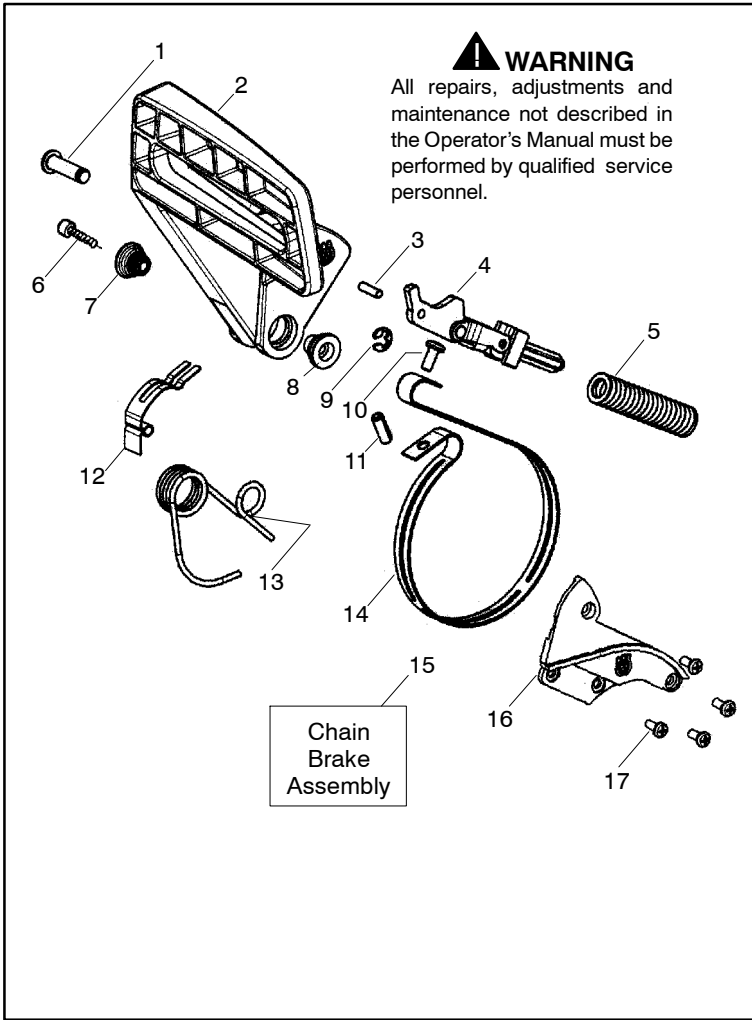

# 142

**Spare parts**  
**Ersatzteile**  
**Pièces détachées**  
**Reserve onderdelen**  
**Repuestos**  
**Reservdelar**

Ref.	Part No.	Description	Ref.	Part No.	Description
1	530029879	Pin-Pivot			
2	530071348	Kit- Lever & Link Assy. (Incl. 4,14)			
3	530015915	Pin-Link			
4	530054741	Assy-Front Link			
5	545137301	Spring-Chain Brake			
6	530016384	Screw			
7	530056531	Journal-Right			
8	530029881	Journal-Left			
9	530024419	Retainer			
10	530015911	Screw			
11	530015913	Pin-Spring			
12	530029878	Spring-Position			
13	530015910	Spring-Handguard			
14	545137401	Band-Brake			
15	530054802	Assy-Chain Brake (Incl. 1,2,3,4,5,6,7,8,9,10,11,12,13,14,16,17,18,19,20,21)			
16	530053035	Cover-Chain Brake Spring			
17	530015911	Screw			
18	530016110	Screw-Bar Adjusting			
19	530038593	Retainer			
20	530015826	Pin-Bar Adjusting			
21	530049483	Cover-Clutch			
				530031135	Scrench
				530047839	Decal-Warning
					Not Shown

Ref.	Part No.	Description	Ref.	Part No.	Description
1	530014949	Assy-Clutch	16	530047855	Plate-Bar
2	530015611	Washer-Clutch	17	530019228	Gasket
3	530047061	Assy-Clutch Drum w/Bearing	18	530036043	Plate-Bar Stud
4	530015907	Washer-Thrust	19	530015877	Bar Bolt
5	530014776	Assy-Oil Pick-Up and Screen (Incl 6,7)	20	530015878	Screw
6	530056533	Filter-Oil	21	530029850	Chain Catcher
7	545037101	Assy-Pickup	22	530015893	Screw
8	530015896	Screw	23	530052428	Cover
9	530014410	Assy-Oil Pump	24	530015922	Nut-Type "U" Speed
10	530029833	Worm Gear-Oil Pump	25	530029830	Grommet
11	545033501	Tube-Oil Vent	26	530029831	Lever-Choke
12	530055322	Clip-Retainer	27	530071991	Kit - Chassis Ass'y.
13	530055174	Shield-Heat	28	530015922	Nut-Type "U" Speed
14	530015896	Screw (optional)	29	530016037	Screw
15	530015917	Nut	30	501765602	Assy.- Oil Tank Cap