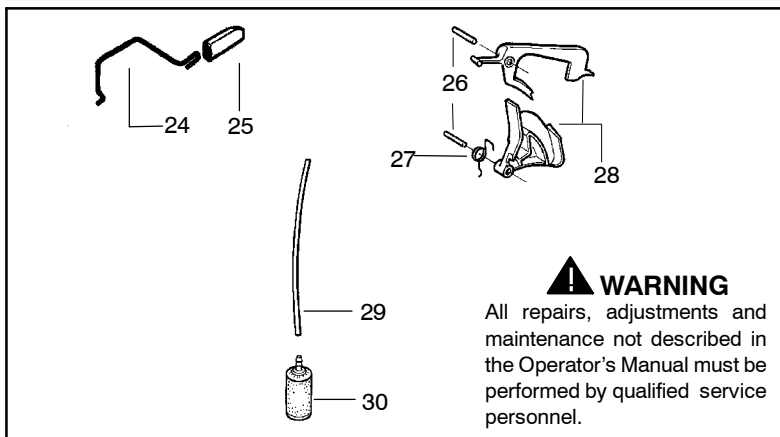

⚠ WARNING

All repairs, adjustments and maintenance not described in the Operator's Manual must be performed by qualified service personnel.