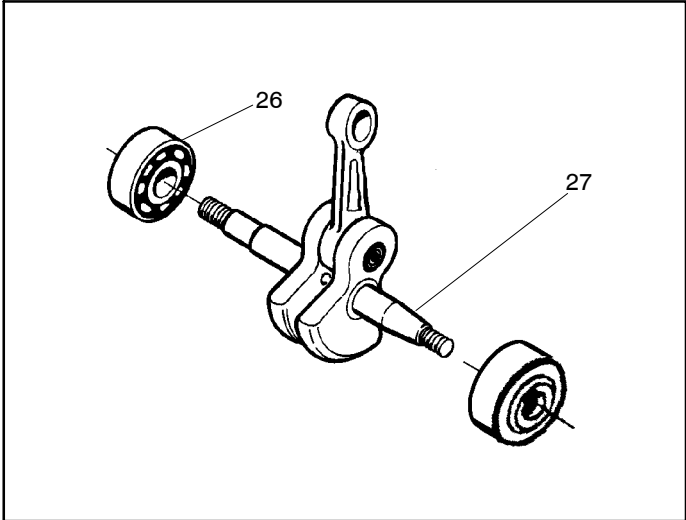

Ref.	Part No.	Description	Ref.	Part No.	Description
1	530029813	Assy-Turbo Air Cleaner	15	530029811	Air-Filter - Top
2	530019203	Seal - Turbo Clean	16	530015899	Screw
3	530029814	Sleeve-Intake	17	530016044	Bolt- Muffler
4	530053435	Seal-Impulse	18	530069415	Kit-Muffler (Includes 17,19,20,21,22,25)
5	530015814	Screw	19	530037254	Cover- Muffler
6	530037465	Adapter - Carb.	20	530029810	Screen-Spark Arrestor
7	530019172	Gasket-Carburetor	21	530037246	Diffuser-Muffler
8	530071987	Carburetor	22	530037251	Body-Muffler
9	530035587	Grommet-Final	23	530019205	Gasket-Muffler
10	530047767	Plate - Support	24	530037640	Plate-Muffler
11	530015896	Screw	25	530015902	Bolt- Muffler support
12	530036582	Air Filter - Bottom	26	530056363	Assy. -Bearing and Seal
13	530015968	Stud - Carb.	27	530029794	Assy-Crankshaft & Rod
14	530016008	Nut			

✓ = NEW PART NUMBER FOR THIS IPL
● = THESE PARTS ARE ILLUSTRATED FOR CLARITY. ORDER COMPLETE ASSEMBLY.