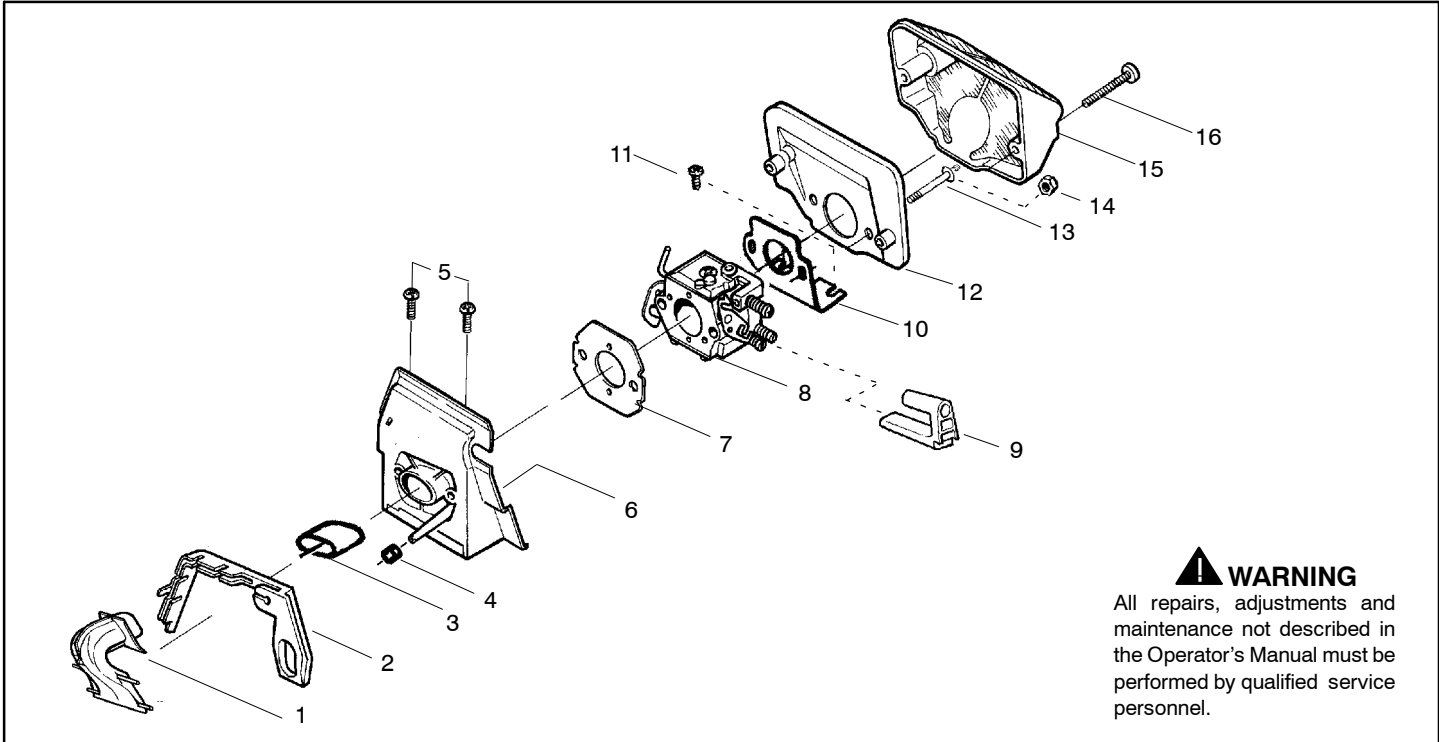

⚠ WARNING

All repairs, adjustments and maintenance not described in the Operator's Manual must be performed by qualified service personnel.