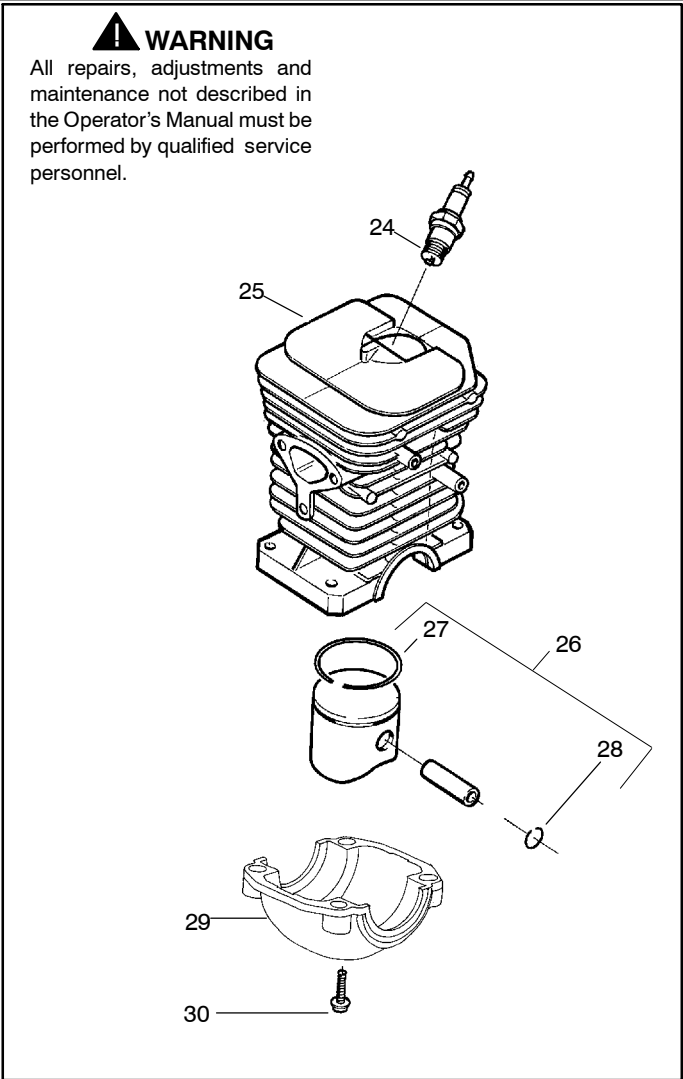

Ref.	Part No.	Description	Ref.	Part No.	Description
1	530071348	Kit- Lever & Link Assy.	26	530069454	Kit-Piston (40cc) (Includes pin and 27, 28)
2	530029879	Pin-Pivot	27	530029982	Ring-Piston (40cc)
3	530015915	Pin-Link	28	530015697	Piston Pin Retainer
4	530015911	Screw	29	530049794	Cap-Crankcase
5	530054741	Assy-Front Link	30	530015897	Screw
6	530016237	Spring-Chain Brake			
7	530024419	Retainer			
8	530016384	Screw			
9	530056531	Journal-Right			
10	530029881	Journal-Left			
11	530015910	Spring-Handguard			
12	530015913	Pin-Spring			
13	530052232	Band-Brake			
14	530054802	Assy-Chain Brake			
15	530029878	Spring-Position			
16	530049483	Cover-Clutch			
17	530015826	Pin-Bar Adjusting			
18	530038593	Retainer			
19	530016110	Screw-Bar Adjusting			
20	530053035	Cover-Chain Brake Spring			
21	530015911	Screw			
22	530016154	Screw			
23	530059960	Shield-Cylinder		530031135	Scrench
24	952030150	Spark Plug (RCJ-7Y)		530047839	Decal-Warning
25	530069941	Kit-Cylinder (40cc) (incl.#29 pg. 1 & #26 pg. 2)			

✓ = NEW PART NUMBER FOR THIS IPL   ★ = REFER TO THE SERVICE REFERENCE INDICATED FOR MORE INFORMATION. (LOCATED AT END OF IPL)