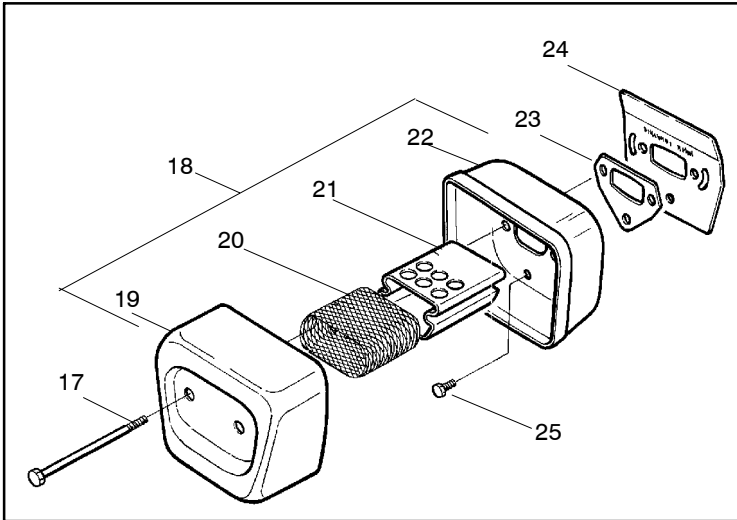

Ref.	Part No.	Description	Ref.	Part No.	Description
1	530029813	Assy-Turbo Air Cleaner	15	530029811	Air-Filter - Top
2	530019203	Seal - Turbo Clean	16	530015899	Screw
3	530029814	Sleeve-Intake	17	530016044	Bolt- Muffler
4	530053435	Seal-Impulse	18	530069415	Kit-Muffler (Includes 17,19,20,21,22,25)
5	530015814	Screw	19	530037254	Cover- Muffler
6	530037465	Adapter - Carb.	20	530029810	Screen-Spark Arrestor
7	530019172	Gasket-Carburetor	21	530037246	Diffuser-Muffler
8	530071987	Carburetor	22	530037251	Body-Muffler
9	530035587	Grommet-Final	23	530019205	Gasket-Muffler
10	530047767	Plate - Support	24	530037640	Plate-Muffler
11	530015896	Screw	25	530015902	Bolt- Muffler support
12	530036582	Air Filter - Bottom	26	530056363	Assy. -Bearing and Seal
13	530015968	Stud - Carb.	27	530029794	Assy-Crankshaft & Rod
14	530016008	Nut			

✓ = NEW PART NUMBER FOR THIS IPL
● = THESE PARTS ARE ILLUSTRATED FOR CLARITY. ORDER COMPLETE ASSEMBLY.