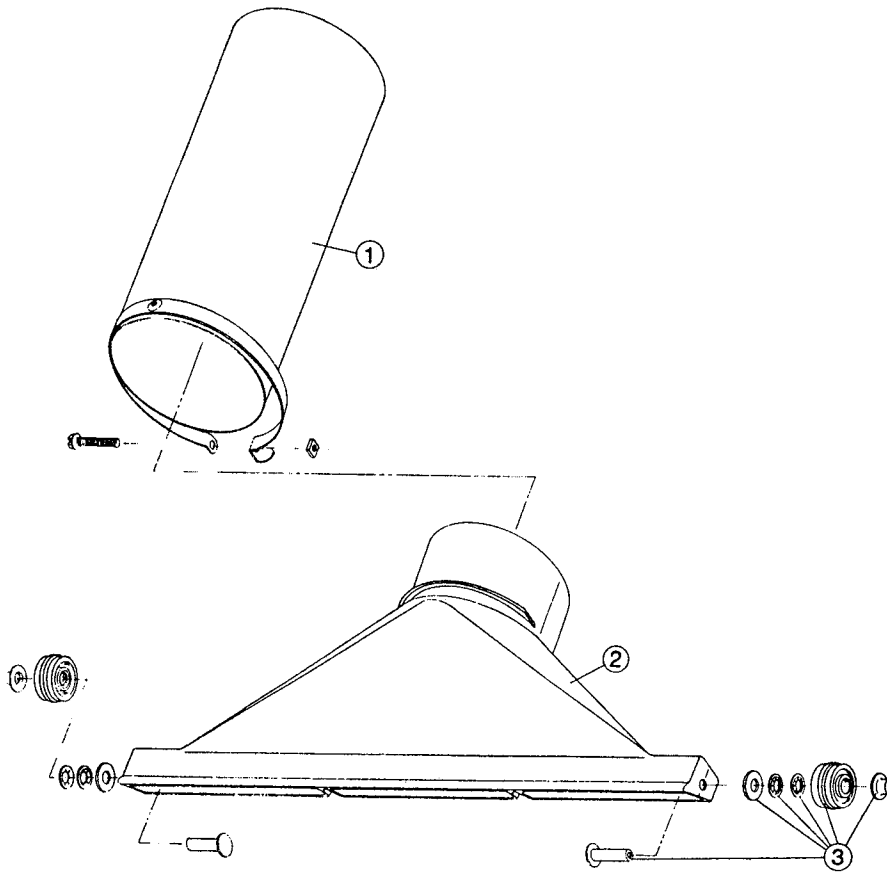

147172-SWEEPER ATTACHMENT

Item	Part No.	Description
1	147481	Tube Assembly
2	147482	Housing and Wheel Assembly
3	147483	Wheel Assembly, One Side