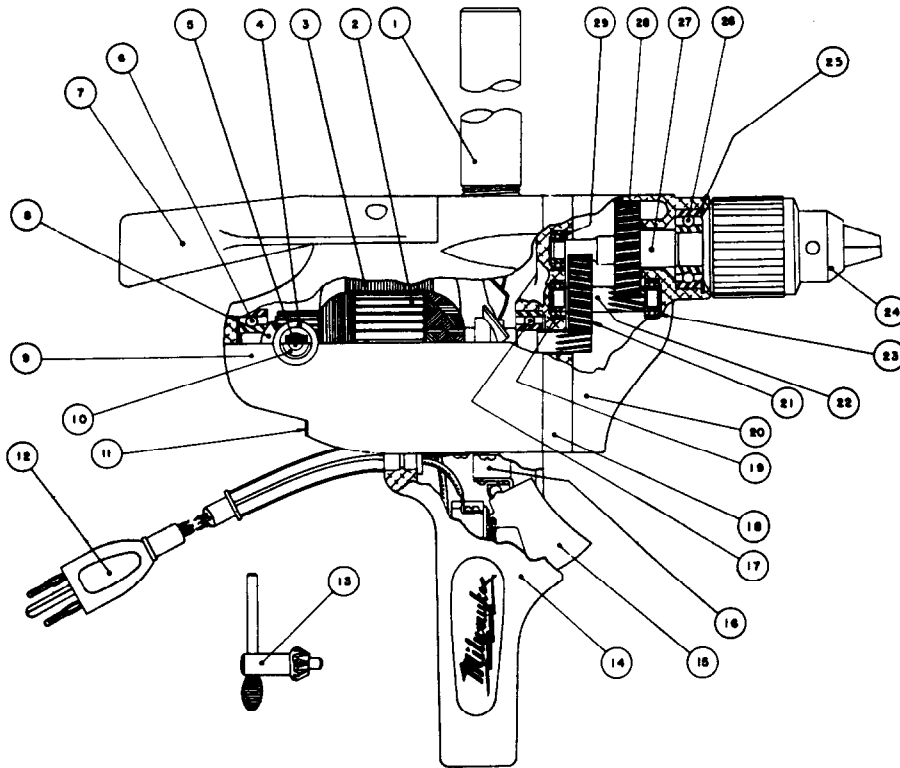

SERVICE PARTS LIST

BUL. 54-10-0501

1/2" ELECTRIC DRILL

REVISED BUL 6108-2 DATE FEB. '68

Catalog No. 1600

Starting Serial No. 108-12299

WIRING INSTR.

Both Model and Serial No. must be furnished to obtain correct parts.

FIG.	PART NO.	DESCRIPTION OF PART
1	43-62-0230	Pipe Handle
2	16-62-1000	Armature Assembly
3	18-62-1000	Field Assembly
★4	22-22-0120	Brush Holder Assembly
★5	22-18-0170	Carbon Brush Assembly
6	02-04-0970	Ball Bearing
7	28-44-7041	Spade Handle
★8	23-86-0130	Brush Holder Washer
9	28-50-4641	Body
10	23-44-0065	Brush Retaining Screw
11	44-66-0140	Air Intake Cover Plate
12	22-64-0170	Cord Set (3 wire-3 Prong Plug)
13	48-66-3280	Chuck Key
14	28-44-9121	Switch Handle
15	23-66-0325	Switch

ILLUSTRATED PARTS

FIG.	PART NO.	DESCRIPTION OF PART
16	42-36-0180	Switch Bracket
17	02-04-1070	Ball Bearing
18	28-28-0621	Diaphragm
(2) 19	02-04-0820	Ball Bearing
(2) 20	28-14-0721	Gear Case
21	32-40-1261	Intermediate Gear
22	36-66-2051	Intermediate Shaft
(2) 23	02-04-0820	Ball Bearing
24	48-66-1280	Chuck (1/2"-20 Thread)
(2) 25	34-80-2500	Spindle Ball Brg. Ret. Ring
26	02-04-1560	Ball Bearing
27	38-50-2601	Spindle
28	32-75-1621	Spindle Gear
29	02-04-0820	Ball Bearing
30	23-16-0050	Switch Cover Insulator