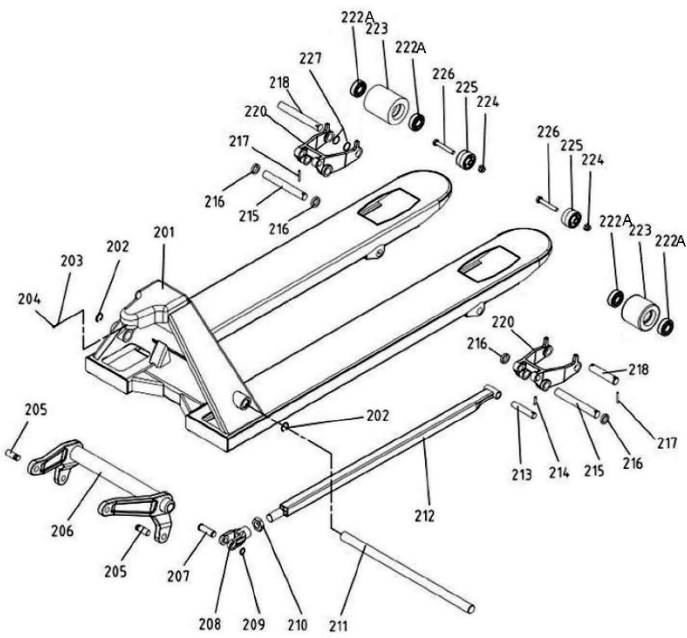

Part No. M-161003
Edition 2 04/2020
Copyright © 2019 JET

9.1.2 PTJ-A Series Pallet Trucks – Parts List

Index No	Part No	Description	Size	Qty
101A	PTJA101C	Handle Body Assembly (includes #101E to 112)		1
101C	PTJA101E	Handle Body		1
102	PS063000	Roll Pin	6x30 mm	1
103	PTJA103	Pinch Roller		1
104	PTJA104	Pinch Roller Pin		1
105	1225126	Roll Pin	Ø4x30 mm	1
106	PTJA106	Torsional spring		1
107	PTJA107	Hinge		1
108B	PTJA108B	Chain Assembly		1
109	PTJA109	Finger Lever		1
110	PTJA110	Roll Pin	Ø4x13 mm	1
111	PTJA111	Roll Pin	Ø4x17 mm	1
112	PTJA112	Roller		1
201	PTJA201	Chassis		1
202	F006028	C-Retaining Ring, Int	Ø26 mm	2
203	PTJA203	Spring Gasket	Ø6 mm	1
204	TS-1503031	Socket Hd Cap Screw	M6x12 mm	1
205D	PTJA205D	Connecting Pin	Ø15.8x48.5 mm	2
206	PTJA20627	Lifting Yoke for 685mm/27in		1
	PTJA206205	Lifting Yoke for 520mm/20-1/2in		1
	PTJA20616	Lifting Yoke for 400mm/16in		1
207	PTJA207	Axle	Ø15.8x52 mm	2
208	PTJA208	Pushrod Fork		2
209	F006044	C-Retaining Ring, Ext	Ø16 mm	2
210	PTJA210	Hex Thin Nut, Fine	M22	2
211	PTJA211-27	Long Axle for 685mm/27in	Ø24.5x608 mm	1
	PTJA211-20	Long Axle for 520mm/20in	Ø24.5x390 mm	1
	PTJA211-16	Long Axle for 400mm/16in	Ø24.5x250 mm	1
212	PTJA21248	Pushrod (1220mm/48in)		2
	PTJA21236	Pushrod (914mm/36in)		2
	PTJA21242	Pushrod (1066mm/42in)		2
213	PTJA213	Axle	Ø15.8x82 mm	2
214	F012099	Roll Pin	Ø5x26 mm	2
215	PTJA215	Load Wheel Frame Axle	Ø16x152 mm	2
216	PTJA216	Axle Sleeve		4
217	F012076	Roll Pin	Ø5x30 mm	4
218	PTJA218	Load Wheel Axle	Ø17x120 mm	2
220	PTJA220	Load Wheel Frame		2
222	BB-6204VV	Bearing	6204-2RS	4
222A	BB-6203VV	Bearing	6203-2RS	4
223	PTJA223	Load Wheel PU (includes #222A)	Ø63x93 mm	2
224	TS-1541041	Nylon Lock Hex Nut	M10	2
225	PTJA225	Inner Roller		2
226	PTJA226	Hex Cap Screw, Grd C	M10x65	2
227	PTJA227	Nylon washer		2
300D	PTJA300D	DF Pump Assembly (includes #701 to 722)		1
301	PTJA301	Wheel Axle		1
302	PTJA302	Dust Cap		1
303	F006047	C-Retaining Ring, Ext	Ø20 mm	1
304	PTJA304	Nylon washer		1
305	F006082	C-Retaining Ring, Ext	Ø55 mm	1
306D	PTJA306D	Steer Wheel PU (includes #222)	160x50 mm	2
307	SR2024N-27	Roll Pin	Ø8x45 mm	1
309	BB-51111	Thrust Bearing	51111	1
310D	PTJA310D	Handle Axle	Ø19.8x85.5 mm	1
311D	PTJA311D	Steer Wheel Platform		1
312	GB879-5X35	Roll Pin	Ø5x35 mm	2
413	SB-18MM	Steel Ball	Ø18 mm	1
701	PTJA701	Small Pump Core		1