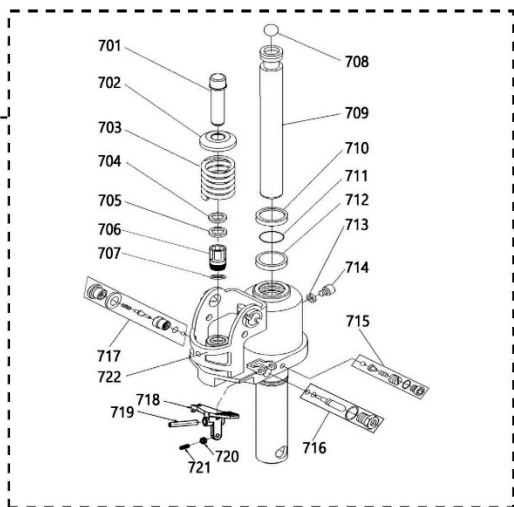

Part No. M-161003
Edition 2 04/2020
Copyright © 2019 JET

9.1.2 PTJ-A Series Pallet Trucks – Parts List

Index No	Part No	Description	Size	Qty
101A	PTJA101C	Handle Body Assembly (includes #101E to 112)		1
101C	PTJA101E	Handle Body		1
102	PS063000	Roll Pin	6x30 mm	1
103	PTJA103	Pinch Roller		1
104	PTJA104	Pinch Roller Pin		1
105	1225126	Roll Pin	Ø4x30 mm	1
106	PTJA106	Torsional spring		1
107	PTJA107	Hinge		1
108B	PTJA108B	Chain Assembly		1
109	PTJA109	Finger Lever		1
110	PTJA110	Roll Pin	Ø4x13 mm	1
111	PTJA111	Roll Pin	Ø4x17 mm	1
112	PTJA112	Roller		1
201	PTJA201	Chassis		1
202	F006028	C-Retaining Ring, Int	Ø26 mm	2
203	PTJA203	Spring Gasket	Ø6 mm	1
204	TS-1503031	Socket Hd Cap Screw	M6x12 mm	1
205D	PTJA205D	Connecting Pin	Ø15.8x48.5 mm	2
206	PTJA20627	Lifting Yoke for 685mm/27in		1
	PTJA206205	Lifting Yoke for 520mm/20-1/2in		1
	PTJA20616	Lifting Yoke for 400mm/16in		1
207	PTJA207	Axle	Ø15.8x52 mm	2
208	PTJA208	Pushrod Fork		2
209	F006044	C-Retaining Ring, Ext	Ø16 mm	2
210	PTJA210	Hex Thin Nut, Fine	M22	2
211	PTJA211-27	Long Axle for 685mm/27in	Ø24.5x608 mm	1
	PTJA211-20	Long Axle for 520mm/20in	Ø24.5x390 mm	1
	PTJA211-16	Long Axle for 400mm/16in	Ø24.5x250 mm	1
212	PTJA21248	Pushrod (1220mm/48in)		2
	PTJA21236	Pushrod (914mm/36in)		2
	PTJA21242	Pushrod (1066mm/42in)		2
213	PTJA213	Axle	Ø15.8x82 mm	2
214	F012099	Roll Pin	Ø5x26 mm	2
215	PTJA215	Load Wheel Frame Axle	Ø16x152 mm	2
216	PTJA216	Axle Sleeve		4
217	F012076	Roll Pin	Ø5x30 mm	4
218	PTJA218	Load Wheel Axle	Ø17x120 mm	2
220	PTJA220	Load Wheel Frame		2
222	BB-6204VV	Bearing	6204-2RS	4
222A	BB-6203VV	Bearing	6203-2RS	4
223	PTJA223	Load Wheel PU (includes #222A)	Ø63x93 mm	2
224	TS-1541041	Nylon Lock Hex Nut	M10	2
225	PTJA225	Inner Roller		2
226	PTJA226	Hex Cap Screw, Grd C	M10x65	2
227	PTJA227	Nylon washer		2
300D	PTJA300D	DF Pump Assembly (includes #701 to 722)		1
301	PTJA301	Wheel Axle		1
302	PTJA302	Dust Cap		1
303	F006047	C-Retaining Ring, Ext	Ø20 mm	1
304	PTJA304	Nylon washer		1
305	F006082	C-Retaining Ring, Ext	Ø55 mm	1
306D	PTJA306D	Steer Wheel PU (includes #222)	160x50 mm	2
307	SR2024N-27	Roll Pin	Ø8x45 mm	1
309	BB-51111	Thrust Bearing	51111	1
310D	PTJA310D	Handle Axle	Ø19.8x85.5 mm	1
311D	PTJA311D	Steer Wheel Platform		1
312	GB879-5X35	Roll Pin	Ø5x35 mm	2
413	SB-18MM	Steel Ball	Ø18 mm	1
701	PTJA701	Small Pump Core		1