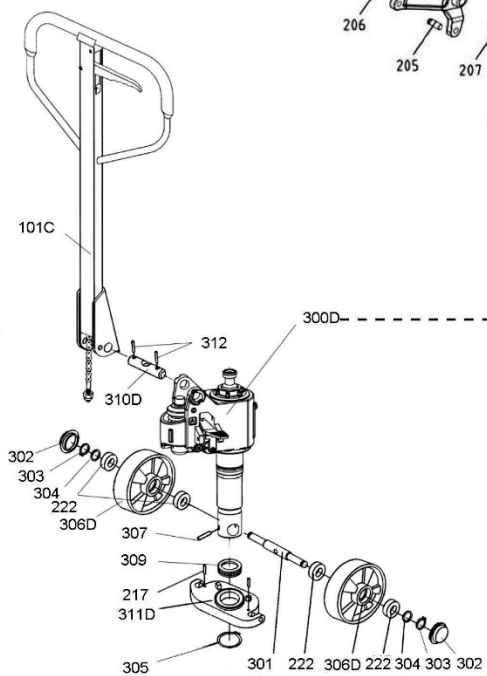

Part No. M-161003
Edition 2 04/2020
Copyright © 2019 JET

9.1.2 PTJ-A Series Pallet Trucks – Parts List

Index No	Part No	Description	Size	Qty
101A	PTJA101C	Handle Body Assembly (includes #101E to 112)		1
101C	PTJA101E	Handle Body		1
102	PS063000	Roll Pin	6x30 mm	1
103	PTJA103	Pinch Roller		1
104	PTJA104	Pinch Roller Pin		1
105	1225126	Roll Pin	Ø4x30 mm	1
106	PTJA106	Torsional spring		1
107	PTJA107	Hinge		1
108B	PTJA108B	Chain Assembly		1
109	PTJA109	Finger Lever		1
110	PTJA110	Roll Pin	Ø4x13 mm	1
111	PTJA111	Roll Pin	Ø4x17 mm	1
112	PTJA112	Roller		1
201	PTJA201	Chassis		1
202	F006028	C-Retaining Ring, Int	Ø26 mm	2
203	PTJA203	Spring Gasket	Ø6 mm	1
204	TS-1503031	Socket Hd Cap Screw	M6x12 mm	1
205D	PTJA205D	Connecting Pin	Ø15.8x48.5 mm	2
206	PTJA20627	Lifting Yoke for 685mm/27in		1
	PTJA206205	Lifting Yoke for 520mm/20-1/2in		1
	PTJA20616	Lifting Yoke for 400mm/16in		1
207	PTJA207	Axle	Ø15.8x52 mm	2
208	PTJA208	Pushrod Fork		2
209	F006044	C-Retaining Ring, Ext	Ø16 mm	2
210	PTJA210	Hex Thin Nut, Fine	M22	2
211	PTJA211-27	Long Axle for 685mm/27in	Ø24.5x608 mm	1
	PTJA211-20	Long Axle for 520mm/20in	Ø24.5x390 mm	1
	PTJA211-16	Long Axle for 400mm/16in	Ø24.5x250 mm	1
212	PTJA21248	Pushrod (1220mm/48in)		2
	PTJA21236	Pushrod (914mm/36in)		2
	PTJA21242	Pushrod (1066mm/42in)		2
213	PTJA213	Axle	Ø15.8x82 mm	2
214	F012099	Roll Pin	Ø5x26 mm	2
215	PTJA215	Load Wheel Frame Axle	Ø16x152 mm	2
216	PTJA216	Axle Sleeve		4
217	F012076	Roll Pin	Ø5x30 mm	4
218	PTJA218	Load Wheel Axle	Ø17x120 mm	2
220	PTJA220	Load Wheel Frame		2
222	BB-6204VV	Bearing	6204-2RS	4
222A	BB-6203VV	Bearing	6203-2RS	4
223	PTJA223	Load Wheel PU (includes #222A)	Ø63x93 mm	2
224	TS-1541041	Nylon Lock Hex Nut	M10	2
225	PTJA225	Inner Roller		2
226	PTJA226	Hex Cap Screw, Grd C	M10x65	2
227	PTJA227	Nylon washer		2
300D	PTJA300D	DF Pump Assembly (includes #701 to 722)		1
301	PTJA301	Wheel Axle		1
302	PTJA302	Dust Cap		1
303	F006047	C-Retaining Ring, Ext	Ø20 mm	1
304	PTJA304	Nylon washer		1
305	F006082	C-Retaining Ring, Ext	Ø55 mm	1
306D	PTJA306D	Steer Wheel PU (includes #222)	160x50 mm	2
307	SR2024N-27	Roll Pin	Ø8x45 mm	1
309	BB-51111	Thrust Bearing	51111	1
310D	PTJA310D	Handle Axle	Ø19.8x85.5 mm	1
311D	PTJA311D	Steer Wheel Platform		1
312	GB879-5X35	Roll Pin	Ø5x35 mm	2
413	SB-18MM	Steel Ball	Ø18 mm	1
701	PTJA701	Small Pump Core		1