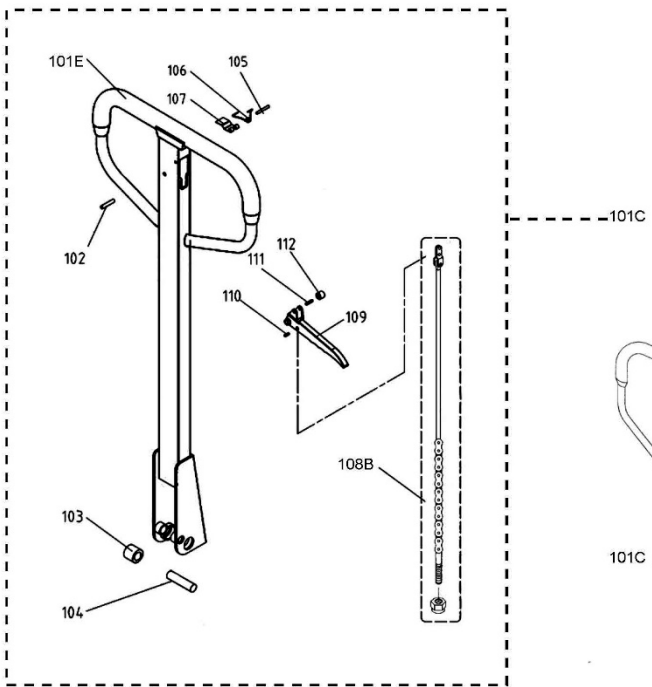

Part No. M-161003
Edition 2 04/2020
Copyright © 2019 JET

9.1.2 PTJ-A Series Pallet Trucks – Parts List

Index No	Part No	Description	Size	Qty
101A	PTJA101C	Handle Body Assembly (includes #101E to 112)		1
101C	PTJA101E	Handle Body		1
102	PS063000	Roll Pin	6x30 mm	1
103	PTJA103	Pinch Roller		1
104	PTJA104	Pinch Roller Pin		1
105	1225126	Roll Pin	Ø4x30 mm	1
106	PTJA106	Torsional spring		1
107	PTJA107	Hinge		1
108B	PTJA108B	Chain Assembly		1
109	PTJA109	Finger Lever		1
110	PTJA110	Roll Pin	Ø4x13 mm	1
111	PTJA111	Roll Pin	Ø4x17 mm	1
112	PTJA112	Roller		1
201	PTJA201	Chassis		1
202	F006028	C-Retaining Ring, Int	Ø26 mm	2
203	PTJA203	Spring Gasket	Ø6 mm	1
204	TS-1503031	Socket Hd Cap Screw	M6x12 mm	1
205D	PTJA205D	Connecting Pin	Ø15.8x48.5 mm	2
206	PTJA20627	Lifting Yoke for 685mm/27in		1
	PTJA206205	Lifting Yoke for 520mm/20-1/2in		1
	PTJA20616	Lifting Yoke for 400mm/16in		1
207	PTJA207	Axle	Ø15.8x52 mm	2
208	PTJA208	Pushrod Fork		2
209	F006044	C-Retaining Ring, Ext	Ø16 mm	2
210	PTJA210	Hex Thin Nut, Fine	M22	2
211	PTJA211-27	Long Axle for 685mm/27in	Ø24.5x608 mm	1
	PTJA211-20	Long Axle for 520mm/20in	Ø24.5x390 mm	1
	PTJA211-16	Long Axle for 400mm/16in	Ø24.5x250 mm	1
212	PTJA21248	Pushrod (1220mm/48in)		2
	PTJA21236	Pushrod (914mm/36in)		2
	PTJA21242	Pushrod (1066mm/42in)		2
213	PTJA213	Axle	Ø15.8x82 mm	2
214	F012099	Roll Pin	Ø5x26 mm	2
215	PTJA215	Load Wheel Frame Axle	Ø16x152 mm	2
216	PTJA216	Axle Sleeve		4
217	F012076	Roll Pin	Ø5x30 mm	4
218	PTJA218	Load Wheel Axle	Ø17x120 mm	2
220	PTJA220	Load Wheel Frame		2
222	BB-6204VV	Bearing	6204-2RS	4
222A	BB-6203VV	Bearing	6203-2RS	4
223	PTJA223	Load Wheel PU (includes #222A)	Ø63x93 mm	2
224	TS-1541041	Nylon Lock Hex Nut	M10	2
225	PTJA225	Inner Roller		2
226	PTJA226	Hex Cap Screw, Grd C	M10x65	2
227	PTJA227	Nylon washer		2
300D	PTJA300D	DF Pump Assembly (includes #701 to 722)		1
301	PTJA301	Wheel Axle		1
302	PTJA302	Dust Cap		1
303	F006047	C-Retaining Ring, Ext	Ø20 mm	1
304	PTJA304	Nylon washer		1
305	F006082	C-Retaining Ring, Ext	Ø55 mm	1
306D	PTJA306D	Steer Wheel PU (includes #222)	160x50 mm	2
307	SR2024N-27	Roll Pin	Ø8x45 mm	1
309	BB-51111	Thrust Bearing	51111	1
310D	PTJA310D	Handle Axle	Ø19.8x85.5 mm	1
311D	PTJA311D	Steer Wheel Platform		1
312	GB879-5X35	Roll Pin	Ø5x35 mm	2
413	SB-18MM	Steel Ball	Ø18 mm	1
701	PTJA701	Small Pump Core		1