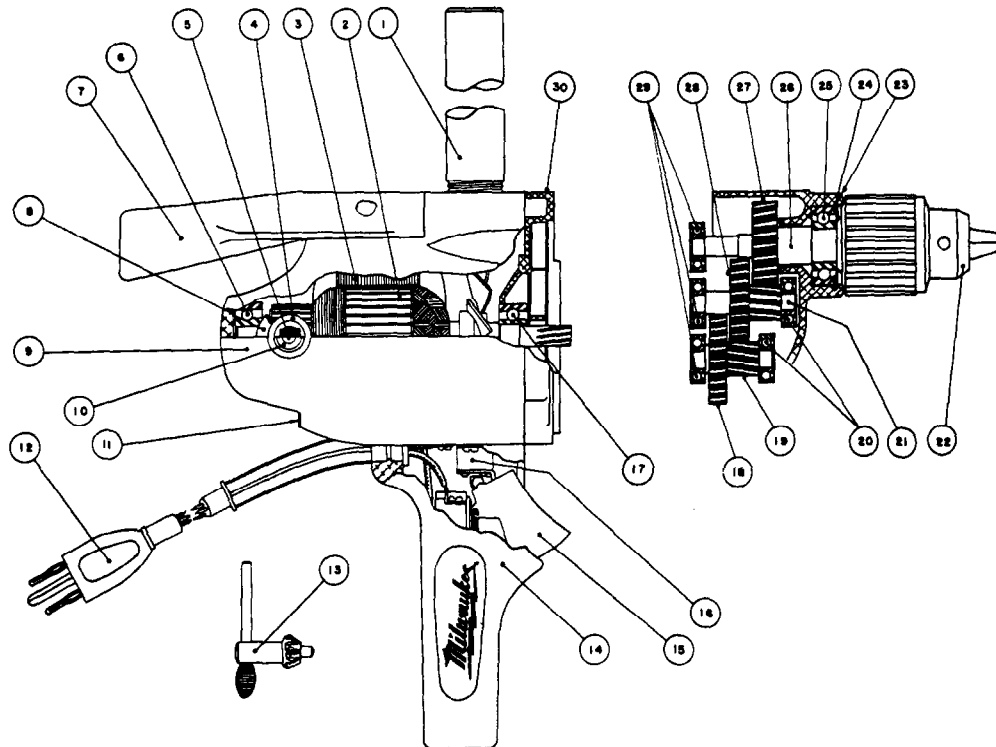

SERVICE PARTS LIST

BUL. 54-10-2001

1/2" ELECTRIC DRILL

REVISED BUL
6117-2

DATE
FEB. '68

Catalog No.

1650

Starting
Serial No.

117-5201

WIRING INSTR.

Both Model and Serial No. must be furnished to obtain correct parts.

ILLUSTRATED PARTS

FIG.	PART NO.	DESCRIPTION OF PART
1	43-62-0230	Pipe Handle
2	16-62-1010	Armature Assembly
3	18-62-1000	Field Assembly
*4	22-22-0120	Brush Holder Assembly
*5	22-18-0170	Carbon Brush Assembly
6	02-04-0970	Ball Bearing
7	28-44-7041	Spade Handle
*8	23-86-0130	Brush Holder Washer
9	28-50-4641	Drill Body
10	23-44-0065	Brush Retaining Screw
11	44-66-0140	Air Intake Cover Plate
12	22-64-0170	Cord Set (3-wire - 3 prong plug)
13	48-66-3280	Chuck Key
14	28-44-9121	Switch Handle
15	23-66-0325	Switch

FIG.	PART NO.	DESCRIPTION OF PART
16	42-36-0180	Switch Bracket
17	02-04-1070	Ball Bearing
18	32-42-1221	1st Intermediate Gear
(2)	19	36-66-2201 1st Intermediate Pinion Shaft
(2)	20	02-04-0820 Ball Bearing
21	36-66-2251	2nd Inter. Pinion Shaft
22	48-66-1280	Chuck (1/2-20 Thread) (See Price Sheet)
(2)	23	28-14-0762 Gear Case
24	34-80-2500	Spindle Ball Brg. Ret. Ring
(2)	25	02-04-1560 Ball Bearing
26	38-50-2601	Spindle
27	32-75-1661	Spindle Gear
28	32-44-1161	2nd Intermediate Gear
29	02-04-0820	Ball Bearing
30	28-28-0701	Diaphragm