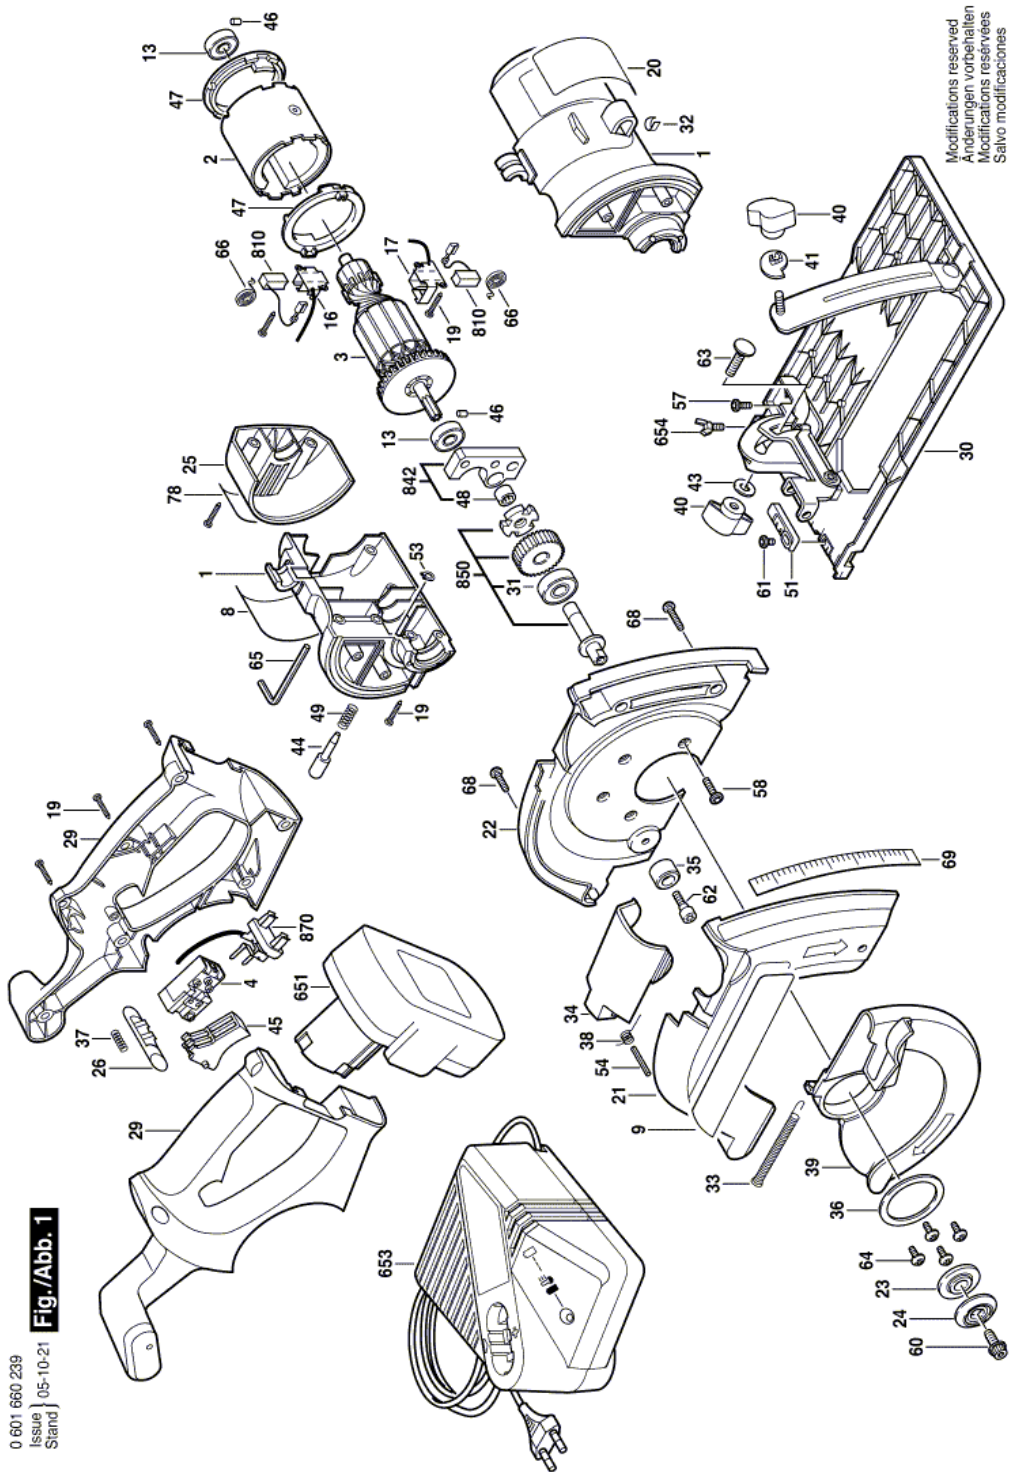

Illustration - Type E

Information subject to change without further notice.

Cordless Circular Saw - 0 601 660 239 - 1660

www.powertools-aftersaleservice.com

BOSCH

Item	Part Number	Description	Illustration	Price	Quantity	Price Group
1	2 610 997 458	Motor Housing	1	-,-	1	33
2	2 610 942 109	Pole housing 14;4-24V	1	-,-	1	29
3	2 610 909 066	Armature 14,4-24V	1	-,-	1	35
4	2 610 997 469	On-Off Switch	1	-,-	1	33
8	2 610 997 537	Manufacturer's nameplate	1	-,-	1	-
9	2 610 997 539	Nameplate	1	-,-	1	13
13	2 610 351 861	Ball Bearing	1	-,-	2	23
16	2 610 997 519	Brush Holder	1	-,-	1	19
17	2 610 997 518	Brush Holder	1	-,-	1	19
19	2 610 909 719	Screw BLACK	1	-,-	20	11
20	2 610 997 540	Reference Plate	1	-,-	1	-
21	2 610 997 493	Protective Guard	1	-,-	1	-
22	2 610 997 491	Upper Housing	1	-,-	1	-
23	2 610 997 473	Inner Disc	1	-,-	1	14
24	2 610 997 472	Washer	1	-,-	1	12
25	2 610 997 459	End cap	1	-,-	1	-
26	2 610 997 470	Switch Button	1	-,-	1	14
29	2 610 997 462	Handle	1	-,-	1	-
30	2 610 997 471	Base Plate	1	-,-	1	-
31	2 610 904 891	Ball Bearing	1	-,-	1	29
32	2 610 997 508	Spring	1	-,-	1	12
33	2 610 997 489	Extension Spring	1	-,-	1	13
34	2 610 997 501	Dust Cap	1	-,-	1	-
35	1 619 P01 532	End stop	1	-,-	1	11
36	2 610 386 556	Washer	1	-,-	1	12
37	1 619 P01 530	Compression Spring	1	-,-	1	10
38	2 610 997 507	Compression Spring	1	-,-	1	-
39	2 610 997 498	Pivoting Blade Guard	1	-,-	1	-
40	2 610 917 567	Knob	1	-,-	1	20
41	2 610 997 457	Depth-Gauge	1	-,-	1	10
43	1 619 P01 535	Washer	1	-,-	1	11
44	2 610 997 464	Locking Pin	1	-,-	1	-
45	2 610 997 461	Trigger	1	-,-	1	15