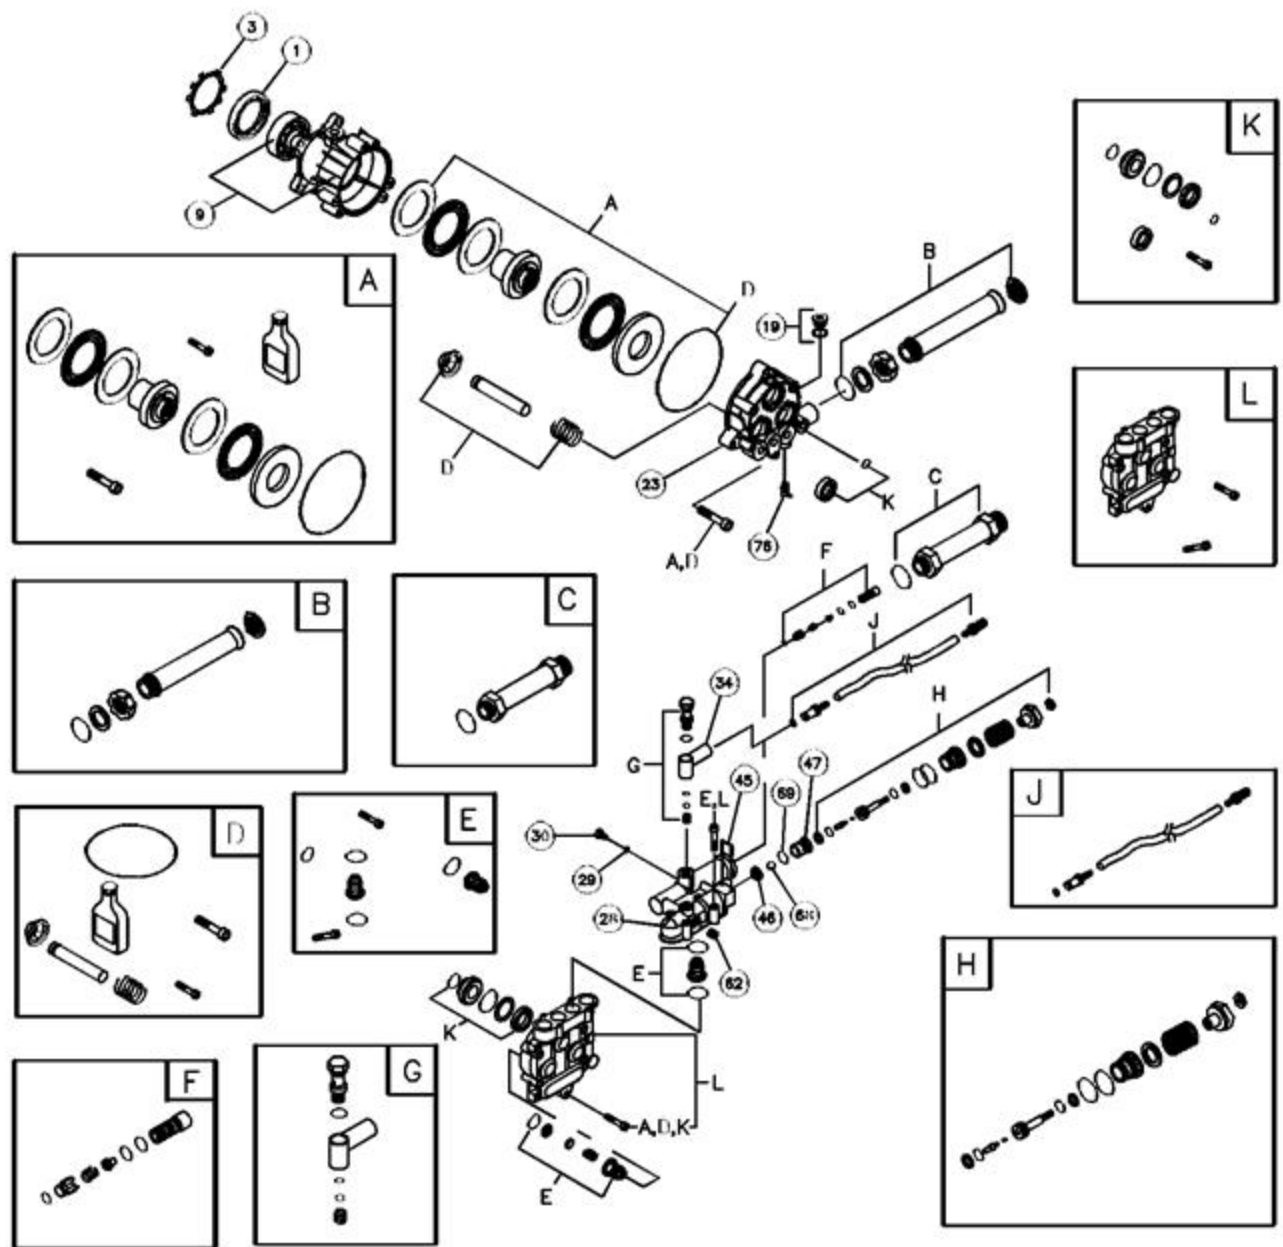

Ref #	Part #	Description	Qty	Context	Note	Foot	Note
1	B190283GS	BASE					
2	BB5653GS	HANDLE					
3	30809GS	GROMMET					
4	192127GS	KIT, Vinyl Cap					
5	192126GS	KIT, Vinyl Cap					
6	B1631BGS	BILLBOARD					
7	190249GS	HOSE					
8	192133GS	KIT, Engine Mounting Hardware					
9	192131GS	KIT, Pump Mounting Hardware					
10	B3263GS	GUN					
11	192140GS	KIT, Handle Connector					
12	192123GS	KIT, Vibration Mount					
13	185859CGS	WAND, Turbo Nozzle					
14	192128GS	KIT, Hook					
15	192125GS	KIT, Pushnut					
16	B3335AGS	WAND, Adjustable Nozzle					
17	94804GS	ORIFICE					
18	192124GS	KIT, Wheel					
19	23139DGS	KEY					
20	189942GS	ASSY, Pump					
900		Contact Engine Manufacturer					
	191806GS	MANUAL, Owners			Not Shown		
	192054GS	MANUAL, Parts List			Not Shown		
	MS6600	MANUAL, Engine			Not Shown		
	192137GS	KIT, Decals			Not Shown		
	191922GS	KIT, Maintenance			Not Shown		
	192014GS	HOSE, Fitting			Not Shown		
	87815GS	GOGGLES			Not Shown		
	BB3061BGS	BOTTLE, Oil, Engine			Not Shown		
	190585GS	BOTTLE, Oil, Pump			Not Shown		

Ref #	Part #	Description	Qty	Context	Note	Foot	Note
1	190568GS	SEAL					
3	190569GS	RETAINER RING					
9	190570GS	ENGINE ADAPTER & BEARING					
19	190571GS	CAP, Oil					
23	190573GS	PISTON HOUSING					
28	190574GS	MANIFOLD					
29	190575GS	O-RING					
30	190576GS	SCREW, Venturi					
34	190577GS	CONNECTION, Chem Inlet					
45	190578GS	PIN					
46	190579GS	VALVE, Seat Plate Brass					
47	190580GS	VALVE, Seat Stainless					
62	190581GS	CAP					
68	190582GS	BALL, SS					
69	190584GS	O-RING					
76	21783GS	THERMAL RELIEF					
77	190585GS	OIL BOTTLE					
A	190587GS	KIT, WOBBLE PLATE BEARING					
B	190588GS	KIT, WATER INLET, ANODIZED					
C	190589GS	KIT, OUTLET, ANODIZED					
D	190590GS	KIT, PISTON					
E	190591GS	KIT, CHECK VALVES					
F	190592GS	KIT, INLET CHECK					
G	190593GS	KIT, CHEMICAL INJECTION					
H	190594GS	KIT, UNLOADER					
J	189971GS	KIT, CHEMICAL HOSE					
K	190595GS	KIT, SEAL SET					
L	190596GS	KIT, HEAD BRASS					