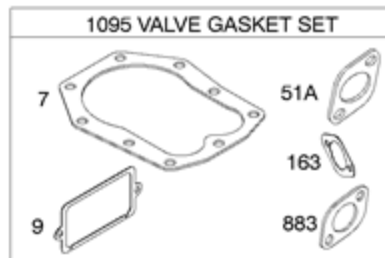

DC ONLY	
SEE FLYWHEEL ASSEMBLY	
474	
877	
1059	
578A	

NOTE: ALL OLD STYLE STATORS USE  
REFERENCE NUMBER 1119 MOUNTING SCREW

<b>Ref #</b>	<b>Part #</b>	<b>Description</b>	<b>Context Note</b>	<b>Foot Note</b>
3	391086S	Seal-Oil	(Magneto Side)	
7	272163S	Gasket-Cylinder Head		
9	27803S	Gasket-Breather		
12	27877	Gasket-Crankcase	(.009" Thick)	
12	27876	Gasket-Crankcase	(.005" Thick)	
12	692221	Gasket-Crankcase	(.015" Thick)	
20	391086S	Seal-Oil	(PTO Side)	
51A	691885	Gasket-Intake	(Manifold To Engine)	
163	692277	Gasket-Air Cleaner		
356B	398838	Wire-Stop		
358	497070	Gasket Set-Engine		
474	696578	Alternator	(DC Only)	
524	281370S	Seal-Dipstick Tube		
578A	692306	Wire Assembly	(Alternator)	
729	690603	Clip-Wire		
842	691870	Seal-O Ring	(Dipstick Tube)	
877	393814	Wire/Connector-Alternator	(DC Only)	
883	692237	Gasket-Exhaust		
895	692309	Switch-Rotary		
978	273326S	Gasket-Oil Gard		
1054	280275	Tie-Cable		
1059	698516	Kit-Screw/Washer		
1095	498534	Gasket Set-Valve		
1119	691183	Screw	(Alternator)	

<b>Ref #</b>	<b>Part #</b>	<b>Description</b>	<b>Context Note</b>	<b>Foot Note</b>
634	690802	Spring/Seal Assembly		
950	691657	Screw-Float Bowl		
975	495933	Bowl-Float		
977	497069	Gasket Set-Carburetor		
987	691326	Seal-Throttle Shaft		
1091	691333	Cap-Limiter		