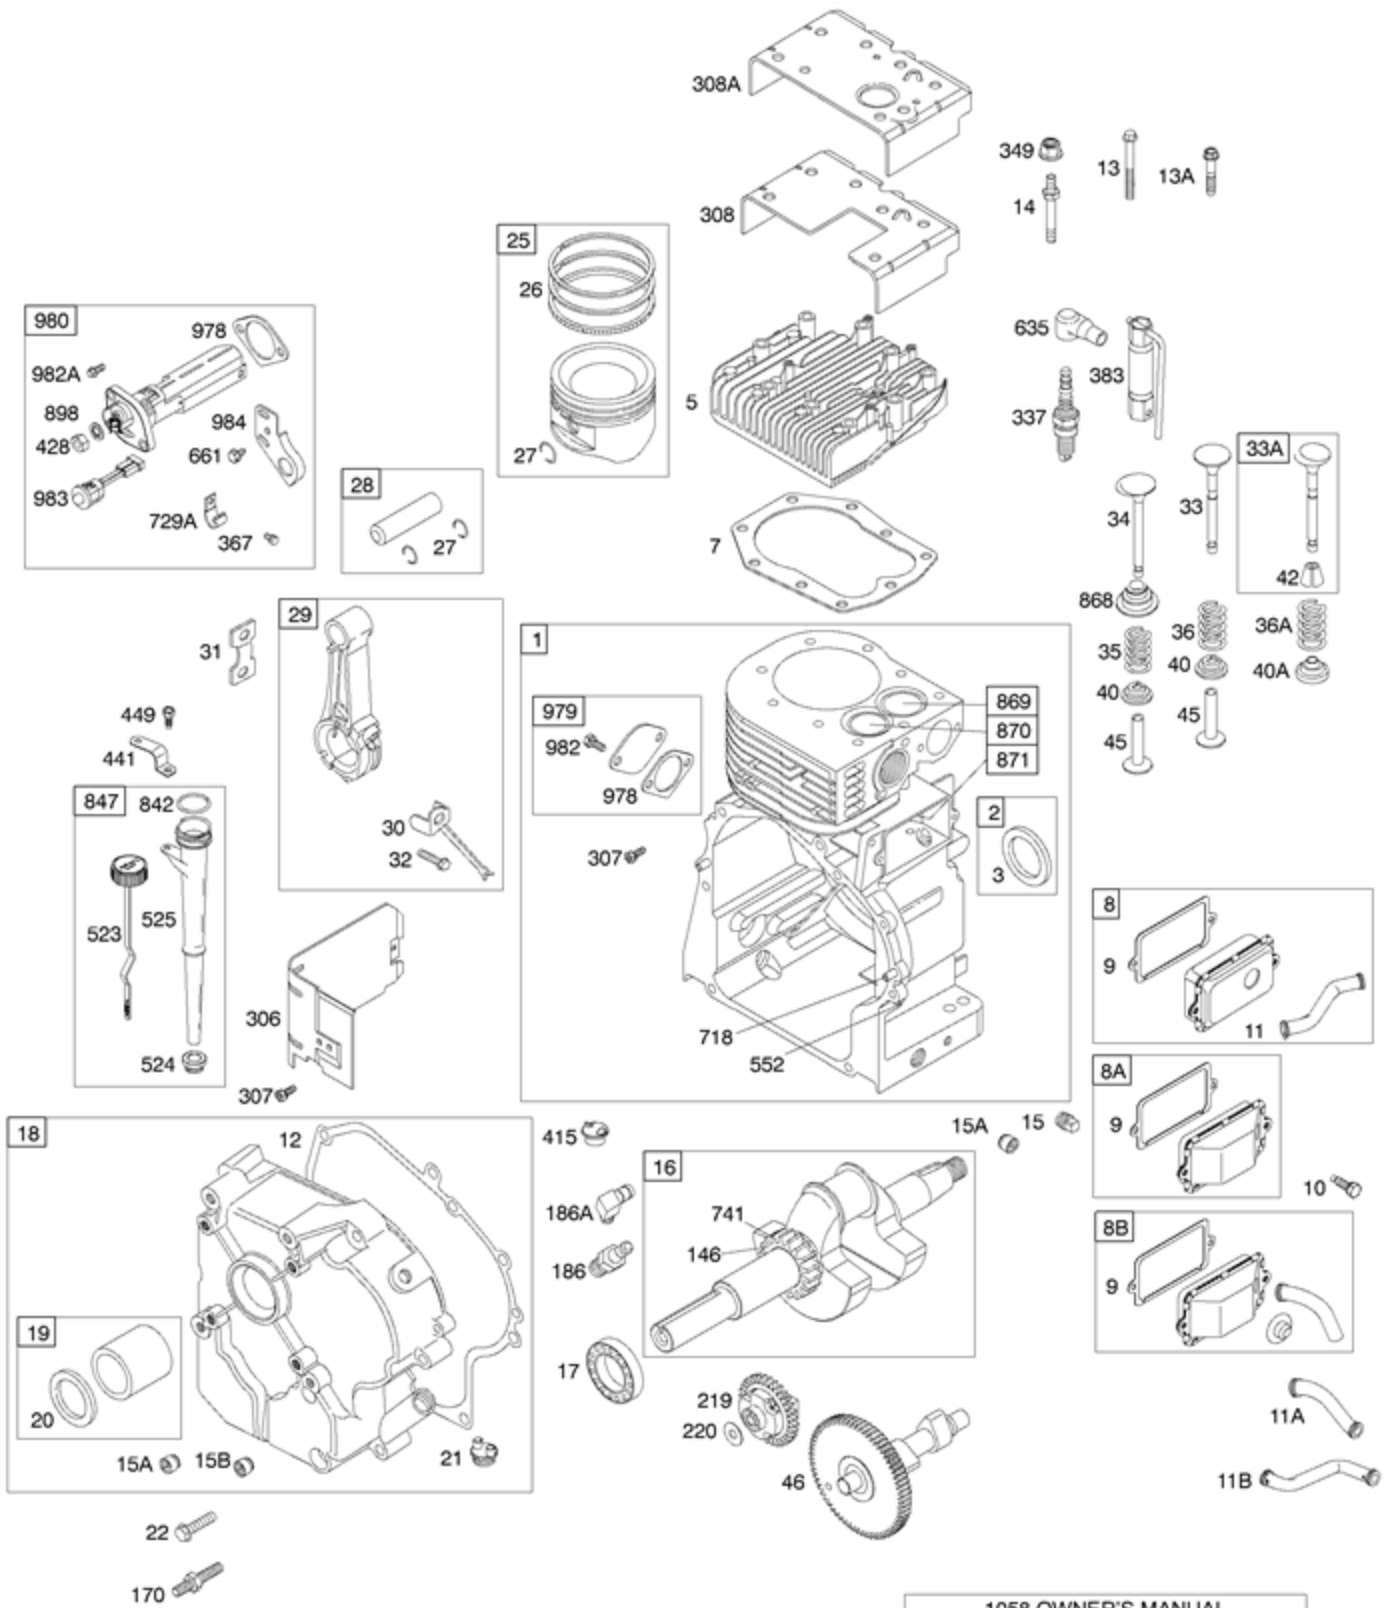

Ref #	Part #	Description	Context Note	Foot Note
1	495631	Cylinder Assembly		
2	698340	Kit-Bushing/Seal	(Magneto Side)	
3	391086S	Seal-Oil	(Magneto Side)	
5	691159	Head-Cylinder		
7	272163S	Gasket-Cylinder Head		
8	498038	Breather Assembly	Used After Code Date 95040200	
8A	495736	Breather Assembly	Used After Code Date 95010100 Used Before Code Date 95040300	
8B	497710	Breather Assembly	Used Before Code Date 95010200	
9	27803S	Gasket-Breather		
10	691666	Screw	(Breather Assembly)	
11	691907	Tube-Breather	Used After Code Date 95040200	
11A	691899	Tube-Breather	Used After Code Date 95010100 Used Before Code Date 95040300	
11B	281426	Tube-Breather	Used Before Code Date 95010200	
12	27877	Gasket-Crankcase	(.009" Thick)	
12	692221	Gasket-Crankcase	(.015" Thick)	
12	27876	Gasket-Crankcase	(.005" Thick)	
13	691651	Screw	(Cylinder Head) (3 9/16" Long)	
13A	690904	Screw	(Cylinder Head) (3" Long)	
14	691690	Stud	(Cylinder Head) (3 1/4" Long)	
15	690946	Plug-Oil Drain	(Square Head)	
15A	691680	Plug-Oil Drain	(3/8" Square Socket)	
16	495790	Crankshaft	Used After Code Date 95041600	
17	691069	Bearing-Ball		
18	496984	Cover-Crankcase		
19	295964	Kit-Bushing/Seal	(PTO Side)	
20	391086S	Seal-Oil	(PTO Side)	
21	281658S	Cap-Oil Fill		
22	693972	Screw	(Crankcase Cover/Sump)	
25	499907	Piston Assembly	(Standard)	
25	499909	Piston Assembly	(.020" Oversize)	
26	299743	Ring Set-STD	(Standard)(Chrome)	
26	499921	Ring Set-STD	(Standard)	
26	690019	Ring Set-STD	(.020" Oversize)	
26	690020	Ring Set-STD	(.030" Oversize)	
27	690975	Lock-Piston Pin		
28	499302	Pin-Piston	(Standard)	
28	499303	Pin-Piston	(.005" Oversize)