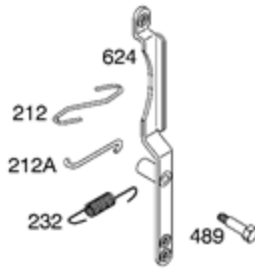

<b>Ref #</b>	<b>Part #</b>	<b>Description</b>	<b>Context Note</b>	<b>Foot Note</b>
634	690802	Spring/Seal Assembly		
950	691657	Screw-Float Bowl		
975	495933	Bowl-Float		
977	497069	Gasket Set-Carburetor		
987	691326	Seal-Throttle Shaft		
1091	691333	Cap-Limiter		

674A

188

240

188

<b>Ref #</b>	<b>Part #</b>	<b>Description</b>	<b>Context Note</b>	<b>Foot Note</b>
98A	493280	Kit-Idle Speed	(Control Bracket)	
182	495664	Bracket-Fuel Tank		
182C	695451	Bracket-Fuel Tank		
182D	694592	Bracket-Fuel Tank		
187	296004	Line-Fuel	(Cut To Required Length)	
187A	497029	Line-Fuel	(Molded)	
188	691693	Screw	(Control Bracket)	
209	692136	Spring-Governor	(Yellow)	
209A	260723	Spring-Governor	Used Before Code Date 94090100	
212	691853	Link-Throttle	(Linkage Lever To Throttle Shaft)	
212A	691854	Link-Throttle	(Governor Control Lever To Linkage Lever)	
212B	262970	Link-Throttle	(Governor Control Lever To Linkage Lever)	
222	694182	Bracket-Control	Used After Code Date 98120600	
227	692143	Lever-Governor Control		
227A	496253	Lever-Governor Control		
232	691848	Spring-Governor Link		
232A	691846	Spring-Governor Link		
240	394358S	Filter-Fuel	(White)	
265	691024	Clamp-Casing		
267	690804	Screw	(Casing Clamp)	
268	691025	Casing-Control Wire	(Cut To Required Length)	
269	691026	Wire-Control	(Cut To Required Length)	
270	691027	Nut	(Control Wire Casing)	
271	691028	Lever-Control		
356A	691408	Wire-Stop		
359	691077	Washer	(Ground Terminal)	
360	691105	Nut	(Fuel Tank Bracket)	
373	691612	Nut	(Ground Terminal)	
385	691673	Screw	(Fuel Pump)	
387	692026	Pump-Fuel		
404	691691	Washer	(Governor Crank)	
453	691131	Screw	(Electromagnetic Bracket)	
464	691898	Seal-O Ring	(Fuel Shut-off Valve)	
489	691776	Screw	(Linkage Lever)	
505	691251	Nut	(Governor Control Lever)	
507	691972	Insulator		
520	691084	Terminal-Ground		
562	691119	Bolt	(Governor Control Lever)	
601	95162S	Clamp-Hose		