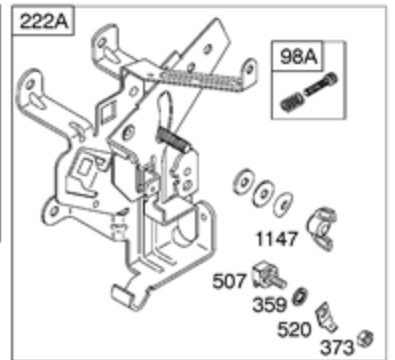

<b>Ref #</b>	<b>Part #</b>	<b>Description</b>	<b>Context Note</b>	<b>Foot Note</b>
634	690802	Spring/Seal Assembly		
950	691657	Screw-Float Bowl		
975	495933	Bowl-Float		
977	497069	Gasket Set-Carburetor		
987	691326	Seal-Throttle Shaft		
1091	691333	Cap-Limiter		

674A

188

240

188

<b>Ref #</b>	<b>Part #</b>	<b>Description</b>	<b>Context Note</b>	<b>Foot Note</b>
98A	493280	Kit-Idle Speed	(Control Bracket)	
182	495664	Bracket-Fuel Tank		
182C	695451	Bracket-Fuel Tank		
182D	694592	Bracket-Fuel Tank		
187	296004	Line-Fuel	(Cut To Required Length)	
187A	497029	Line-Fuel	(Molded)	
188	691693	Screw	(Control Bracket)	
209	692136	Spring-Governor	(Yellow)	
209A	260723	Spring-Governor	Used Before Code Date 94090100	
212	691853	Link-Throttle	(Linkage Lever To Throttle Shaft)	
212A	691854	Link-Throttle	(Governor Control Lever To Linkage Lever)	
212B	262970	Link-Throttle	(Governor Control Lever To Linkage Lever)	
222	694182	Bracket-Control	Used After Code Date 98120600	
227	692143	Lever-Governor Control		
227A	496253	Lever-Governor Control		
232	691848	Spring-Governor Link		
232A	691846	Spring-Governor Link		
240	394358S	Filter-Fuel	(White)	
265	691024	Clamp-Casing		
267	690804	Screw	(Casing Clamp)	
268	691025	Casing-Control Wire	(Cut To Required Length)	
269	691026	Wire-Control	(Cut To Required Length)	
270	691027	Nut	(Control Wire Casing)	
271	691028	Lever-Control		
356A	691408	Wire-Stop		
359	691077	Washer	(Ground Terminal)	
360	691105	Nut	(Fuel Tank Bracket)	
373	691612	Nut	(Ground Terminal)	
385	691673	Screw	(Fuel Pump)	
387	692026	Pump-Fuel		
404	691691	Washer	(Governor Crank)	
453	691131	Screw	(Electromagnetic Bracket)	
464	691898	Seal-O Ring	(Fuel Shut-off Valve)	
489	691776	Screw	(Linkage Lever)	
505	691251	Nut	(Governor Control Lever)	
507	691972	Insulator		
520	691084	Terminal-Ground		
562	691119	Bolt	(Governor Control Lever)	
601	95162S	Clamp-Hose		