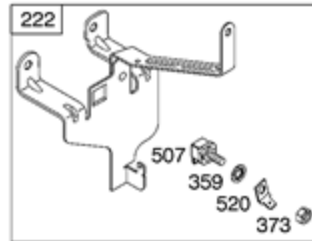

<b>Ref #</b>	<b>Part #</b>	<b>Description</b>	<b>Context Note</b>	<b>Foot Note</b>
634	690802	Spring/Seal Assembly		
950	691657	Screw-Float Bowl		
975	495933	Bowl-Float		
977	497069	Gasket Set-Carburetor		
987	691326	Seal-Throttle Shaft		
1091	691333	Cap-Limiter		

674A

188

240

188

<b>Ref #</b>	<b>Part #</b>	<b>Description</b>	<b>Context Note</b>	<b>Foot Note</b>
98A	493280	Kit-Idle Speed	(Control Bracket)	
182	495664	Bracket-Fuel Tank		
182C	695451	Bracket-Fuel Tank		
182D	694592	Bracket-Fuel Tank		
187	296004	Line-Fuel	(Cut To Required Length)	
187A	497029	Line-Fuel	(Molded)	
188	691693	Screw	(Control Bracket)	
209	692136	Spring-Governor	(Yellow)	
209A	260723	Spring-Governor	Used Before Code Date 94090100	
212	691853	Link-Throttle	(Linkage Lever To Throttle Shaft)	
212A	691854	Link-Throttle	(Governor Control Lever To Linkage Lever)	
212B	262970	Link-Throttle	(Governor Control Lever To Linkage Lever)	
222	694182	Bracket-Control	Used After Code Date 98120600	
227	692143	Lever-Governor Control		
227A	496253	Lever-Governor Control		
232	691848	Spring-Governor Link		
232A	691846	Spring-Governor Link		
240	394358S	Filter-Fuel	(White)	
265	691024	Clamp-Casing		
267	690804	Screw	(Casing Clamp)	
268	691025	Casing-Control Wire	(Cut To Required Length)	
269	691026	Wire-Control	(Cut To Required Length)	
270	691027	Nut	(Control Wire Casing)	
271	691028	Lever-Control		
356A	691408	Wire-Stop		
359	691077	Washer	(Ground Terminal)	
360	691105	Nut	(Fuel Tank Bracket)	
373	691612	Nut	(Ground Terminal)	
385	691673	Screw	(Fuel Pump)	
387	692026	Pump-Fuel		
404	691691	Washer	(Governor Crank)	
453	691131	Screw	(Electromagnetic Bracket)	
464	691898	Seal-O Ring	(Fuel Shut-off Valve)	
489	691776	Screw	(Linkage Lever)	
505	691251	Nut	(Governor Control Lever)	
507	691972	Insulator		
520	691084	Terminal-Ground		
562	691119	Bolt	(Governor Control Lever)	
601	95162S	Clamp-Hose		