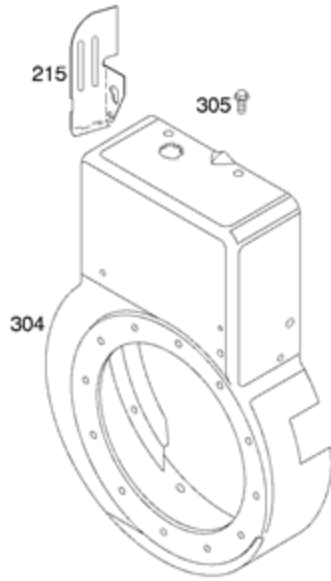

DC ONLY	
SEE FLYWHEEL ASSEMBLY	
474	
877	
1059	
578A	

NOTE: ALL OLD STYLE STATORS USE  
REFERENCE NUMBER 1119 MOUNTING SCREW

<b>Ref #</b>	<b>Part #</b>	<b>Description</b>	<b>Context Note</b>	<b>Foot Note</b>
3	391086S	Seal-Oil	(Magneto Side)	
7	272163S	Gasket-Cylinder Head		
9	27803S	Gasket-Breather		
12	27877	Gasket-Crankcase	(.009" Thick)	
12	27876	Gasket-Crankcase	(.005" Thick)	
12	692221	Gasket-Crankcase	(.015" Thick)	
20	391086S	Seal-Oil	(PTO Side)	
51A	691885	Gasket-Intake	(Manifold To Engine)	
163	692277	Gasket-Air Cleaner		
356B	398838	Wire-Stop		
358	497070	Gasket Set-Engine		
474	696578	Alternator	(DC Only)	
524	281370S	Seal-Dipstick Tube		
578A	692306	Wire Assembly	(Alternator)	
729	690603	Clip-Wire		
842	691870	Seal-O Ring	(Dipstick Tube)	
877	393814	Wire/Connector-Alternator	(DC Only)	
883	692237	Gasket-Exhaust		
895	692309	Switch-Rotary		
978	273326S	Gasket-Oil Gard		
1054	280275	Tie-Cable		
1059	698516	Kit-Screw/Washer		
1095	498534	Gasket Set-Valve		
1119	691183	Screw	(Alternator)	

<b>Ref #</b>	<b>Part #</b>	<b>Description</b>	<b>Context Note</b>	<b>Foot Note</b>
634	690802	Spring/Seal Assembly		
950	691657	Screw-Float Bowl		
975	495933	Bowl-Float		
977	497069	Gasket Set-Carburetor		
987	691326	Seal-Throttle Shaft		
1091	691333	Cap-Limiter		