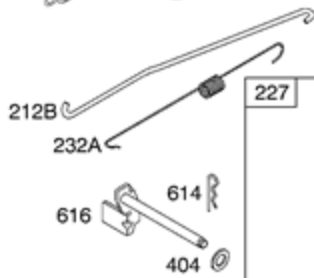

<b>Ref #</b>	<b>Part #</b>	<b>Description</b>	<b>Context Note</b>	<b>Foot Note</b>
634	690802	Spring/Seal Assembly		
950	691657	Screw-Float Bowl		
975	495933	Bowl-Float		
977	497069	Gasket Set-Carburetor		
987	691326	Seal-Throttle Shaft		
1091	691333	Cap-Limiter		

674A

188

240

188

<b>Ref #</b>	<b>Part #</b>	<b>Description</b>	<b>Context Note</b>	<b>Foot Note</b>
98A	493280	Kit-Idle Speed	(Control Bracket)	
182	495664	Bracket-Fuel Tank		
182C	695451	Bracket-Fuel Tank		
182D	694592	Bracket-Fuel Tank		
187	296004	Line-Fuel	(Cut To Required Length)	
187A	497029	Line-Fuel	(Molded)	
188	691693	Screw	(Control Bracket)	
209	692136	Spring-Governor	(Yellow)	
209A	260723	Spring-Governor	Used Before Code Date 94090100	
212	691853	Link-Throttle	(Linkage Lever To Throttle Shaft)	
212A	691854	Link-Throttle	(Governor Control Lever To Linkage Lever)	
212B	262970	Link-Throttle	(Governor Control Lever To Linkage Lever)	
222	694182	Bracket-Control	Used After Code Date 98120600	
227	692143	Lever-Governor Control		
227A	496253	Lever-Governor Control		
232	691848	Spring-Governor Link		
232A	691846	Spring-Governor Link		
240	394358S	Filter-Fuel	(White)	
265	691024	Clamp-Casing		
267	690804	Screw	(Casing Clamp)	
268	691025	Casing-Control Wire	(Cut To Required Length)	
269	691026	Wire-Control	(Cut To Required Length)	
270	691027	Nut	(Control Wire Casing)	
271	691028	Lever-Control		
356A	691408	Wire-Stop		
359	691077	Washer	(Ground Terminal)	
360	691105	Nut	(Fuel Tank Bracket)	
373	691612	Nut	(Ground Terminal)	
385	691673	Screw	(Fuel Pump)	
387	692026	Pump-Fuel		
404	691691	Washer	(Governor Crank)	
453	691131	Screw	(Electromagnetic Bracket)	
464	691898	Seal-O Ring	(Fuel Shut-off Valve)	
489	691776	Screw	(Linkage Lever)	
505	691251	Nut	(Governor Control Lever)	
507	691972	Insulator		
520	691084	Terminal-Ground		
562	691119	Bolt	(Governor Control Lever)	
601	95162S	Clamp-Hose		