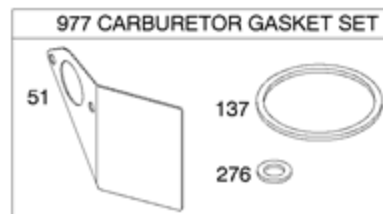

Ref #	Part #	Description	Context Note	Foot Note
50	691157	Manifold-Intake		
51	691886	Gasket-Intake	(Manifold To Carburetor)	
51A	691885	Gasket-Intake	(Manifold To Engine)	
53	691672	Stud	(Carburetor)	
54	93208	Screw	(Intake Manifold)	
93	690602	Bushing-Throttle Shaft		
94	494383	Kit-Idle Mixture	(LMT 102, 113, 114, 116)	
94	496589	Kit-Idle Mixture	(LMT 172)	
94B	498836	Kit-Idle Mixture	(LMT 141)	
95	691636	Screw	(Throttle Valve)	
98	495800	Kit-Idle Speed	(Carburetor)	
104	690525	Pin-Float Hinge		
105	691782	Valve-Float Needle		
106	691780	Seat-Inlet		
108	690467	Valve-Choke		
121	497849	Kit-Carburetor Overhaul	Used After Code Date 94062300	
121	497166	Kit-Carburetor Overhaul	Used Before Code Date 94062400	
125	690111	Carburetor	(LMT 203) Used After Code Date 97081000	
127	694524	Plug-Welch		
130	691750	Valve-Throttle		
131	497846	Kit-Throttle Shaft		
131A	497159	Kit-Throttle Shaft	Used Before Code Date 94090100	
133	494381	Float-Carburetor		
137	281165S	Gasket-Float Bowl		
141	497160	Kit-Choke Shaft		
142	690125	Nozzle-Carburetor	(Standard) (LMT 203)	
142	691477	Nozzle-Carburetor	(Standard) (LMT 172)	
142	497196	Nozzle-Carburetor	(Standard) (LMT 69, 103)	
142	497198	Nozzle-Carburetor	(Standard) (LMT 102)	
142	497564	Nozzle-Carburetor	(Standard) (LMT 113, 114, 116)	
142	498716	Nozzle-Carburetor	(Standard) (LMT 141)	
143	499032	Nozzle-Carburetor	(High Altitude) (LMT 141, 172)	
143	690126	Nozzle-Carburetor	(High Altitude) (LMT 203)	
143	497198	Nozzle-Carburetor	(High Altitude) (LMT 102)	
143	497848	Nozzle-Carburetor	(High Altitude) (LMT 113, 114, 116)	
147	497472	Jet-Pilot	(LMT 102, 113, 114, 116)	
185	690958	Nut	(Air Cleaner Base)	
186B	692317	Connector-Hose	(Carburetor)	
276	692255	Washer-Sealing