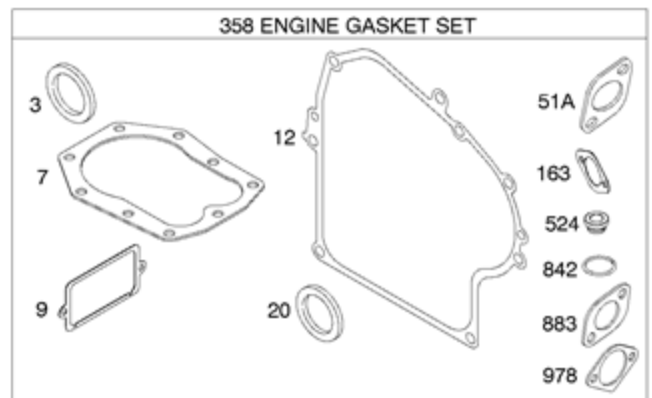

DC ONLY	
SEE FLYWHEEL ASSEMBLY	
474	
877	
1059	
578A	

NOTE: ALL OLD STYLE STATORS USE  
REFERENCE NUMBER 1119 MOUNTING SCREW

<b>Ref #</b>	<b>Part #</b>	<b>Description</b>	<b>Context Note</b>	<b>Foot Note</b>
3	391086S	Seal-Oil	(Magneto Side)	
7	272163S	Gasket-Cylinder Head		
9	27803S	Gasket-Breather		
12	27877	Gasket-Crankcase	(.009" Thick)	
12	27876	Gasket-Crankcase	(.005" Thick)	
12	692221	Gasket-Crankcase	(.015" Thick)	
20	391086S	Seal-Oil	(PTO Side)	
51A	691885	Gasket-Intake	(Manifold To Engine)	
163	692277	Gasket-Air Cleaner		
356B	398838	Wire-Stop		
358	497070	Gasket Set-Engine		
474	696578	Alternator	(DC Only)	
524	281370S	Seal-Dipstick Tube		
578A	692306	Wire Assembly	(Alternator)	
729	690603	Clip-Wire		
842	691870	Seal-O Ring	(Dipstick Tube)	
877	393814	Wire/Connector-Alternator	(DC Only)	
883	692237	Gasket-Exhaust		
895	692309	Switch-Rotary		
978	273326S	Gasket-Oil Gard		
1054	280275	Tie-Cable		
1059	698516	Kit-Screw/Washer		
1095	498534	Gasket Set-Valve		
1119	691183	Screw	(Alternator)	

<b>Ref #</b>	<b>Part #</b>	<b>Description</b>	<b>Context Note</b>	<b>Foot Note</b>
634	690802	Spring/Seal Assembly		
950	691657	Screw-Float Bowl		
975	495933	Bowl-Float		
977	497069	Gasket Set-Carburetor		
987	691326	Seal-Throttle Shaft		
1091	691333	Cap-Limiter		