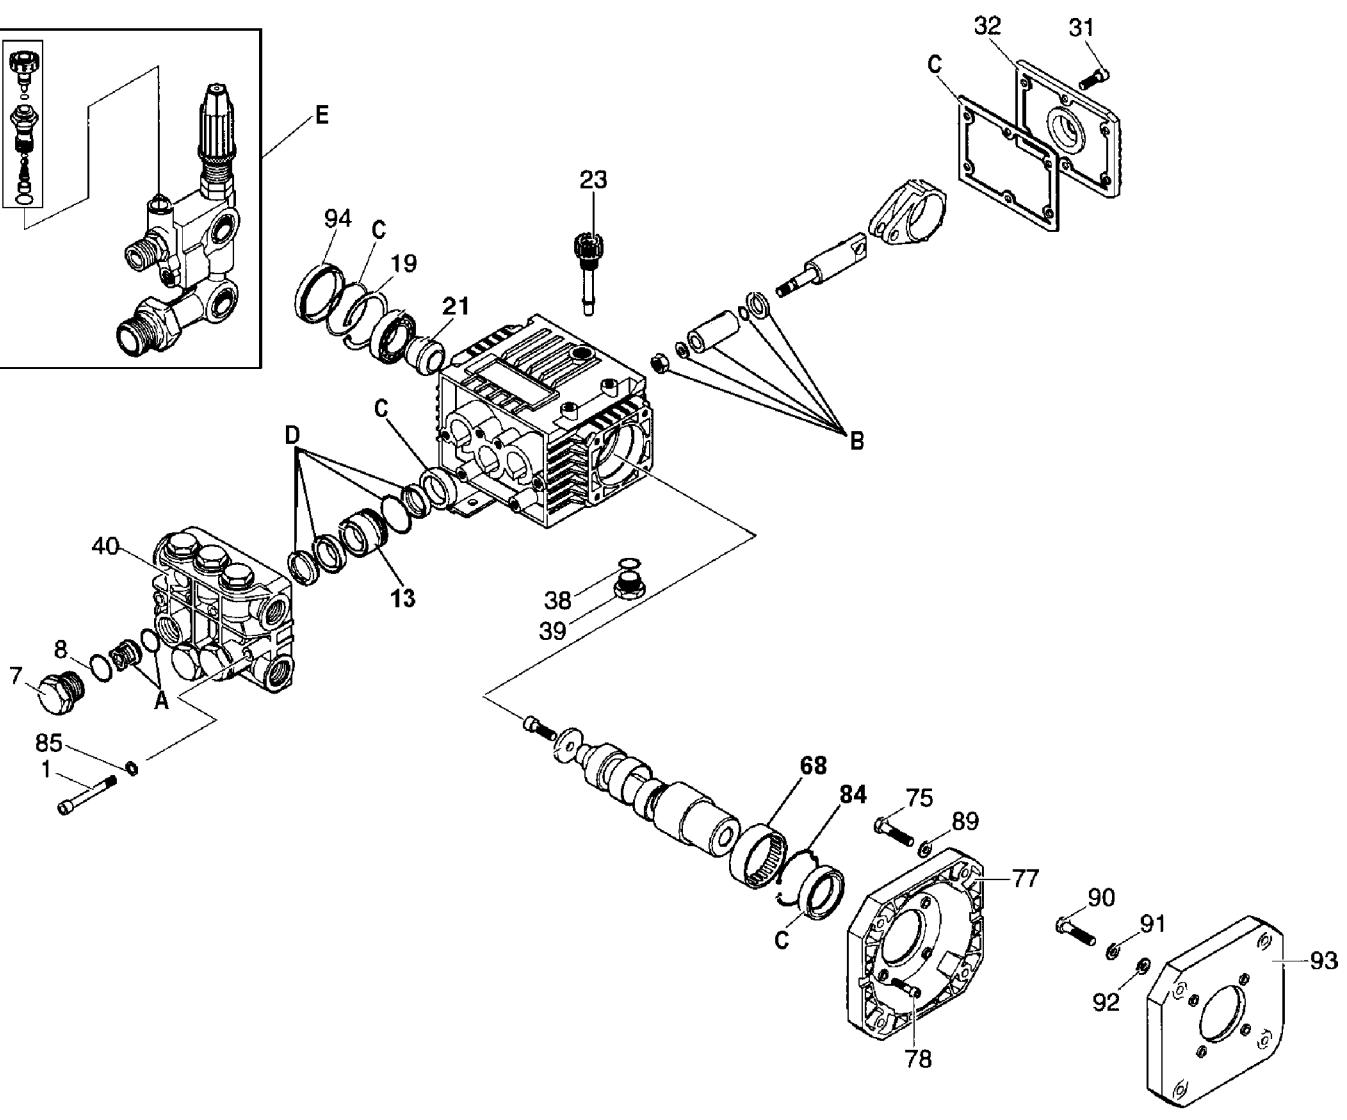

**AR-2715 O-Ring Kit**

# PK16859 - XTV3G22D - AR REPAIR KITS

AR-1860 Oil Seal Kit

NOTE: Use seal kit P587 for the XTV210

AR-1864 Valve Kit

AR-1866 Water Seal Kits

AR-2628 Piston Kit

## Parts List for 2004CWH Type 2

Item Number	Part Number	Description	Qty Required
1	AR-1322730	SCREW	1
7	AR-1260160	VALVE CAP	1
8	AR-960160	O-RING	1
13	AR-1260151	GUIDE PISTON	1
19	AR-1260790	CIRCLIP	1
23	AR-880130	CAP OIL	1
31	000000-00	No Longer Available	1
32	000000-00	No Longer Available	1
38	AR-740290	O-RING	1
39	AR-880530	PLUG	1
40	000000-00	No Longer Available	1
68	AR-1321190	BEARING	1
75	000000-00	No Longer Available	1
77	000000-00	No Longer Available	1
78	AR-1200430	SCREW	1
84	AR-1321080	RING SNAP	1
85	AR-1381550	WASHER	1
89	AR-650530	WASHER	1
90	000000-00	No Longer Available	1
91	000000-00	No Longer Available	1
92	000000-00	No Longer Available	1
93	AR-2683	KIT ADAPTER PLATE	1
94	AR-1266740	CAP	1
95	AR-1864	KIT VALVE	1
96	AR-2628	KIT PLUNGER	1
97	AR-1860	KIT OIL SEAL	1
98	AR-1866	KIT WATER SEAL	1

## Parts List for 2004CWH Type 2

Item Number	Part Number	Description	Qty Required
99	AR-20890	UNLOADER	1
101	AR-1080331	CAP UNLOADER	1
102	AR-1271070	SPRING	1
103	AR-1080350	RING LOCK	1
104	AR-1080360	SCREW SET UNLOADER	1
105	AR-1080341	GUIDE SPRING	1
106	AR-1260701	PLATE	1
107	AR-1080041	PISTON UPPER	1
108	AR-1080070	PIN	1
109	AR-1260730	BODY UNLOADER	1
110	AR-1271160	PISTON LOWER	1
111	AR-1080250	O-RING	1
112	AR-390080	OUTLET O-RING	1
113	AR-1260570	WASHER	1
114	AR-1540272	SCREW	1
115	AR-1260670	FITTING DETERGENT	1
116	AR-1269010	KNOW CHEM ADJ	1
117	AR-1080190	O-RING	1
118	AR-1269041	INJECTOR CHEMICAL	1
119	AR-1540170	JET	1
120	AR-1270131	INJECTOR DETERGENT	1
121	AR-1262800	PIN	1
122	AR-2260420	SCREW	1
123	AR-1260560	WASHER	1
124	AR-880830	O-RING	1
125	000000-00	No Longer Available	1
126	AR-1271490	FITTING	1