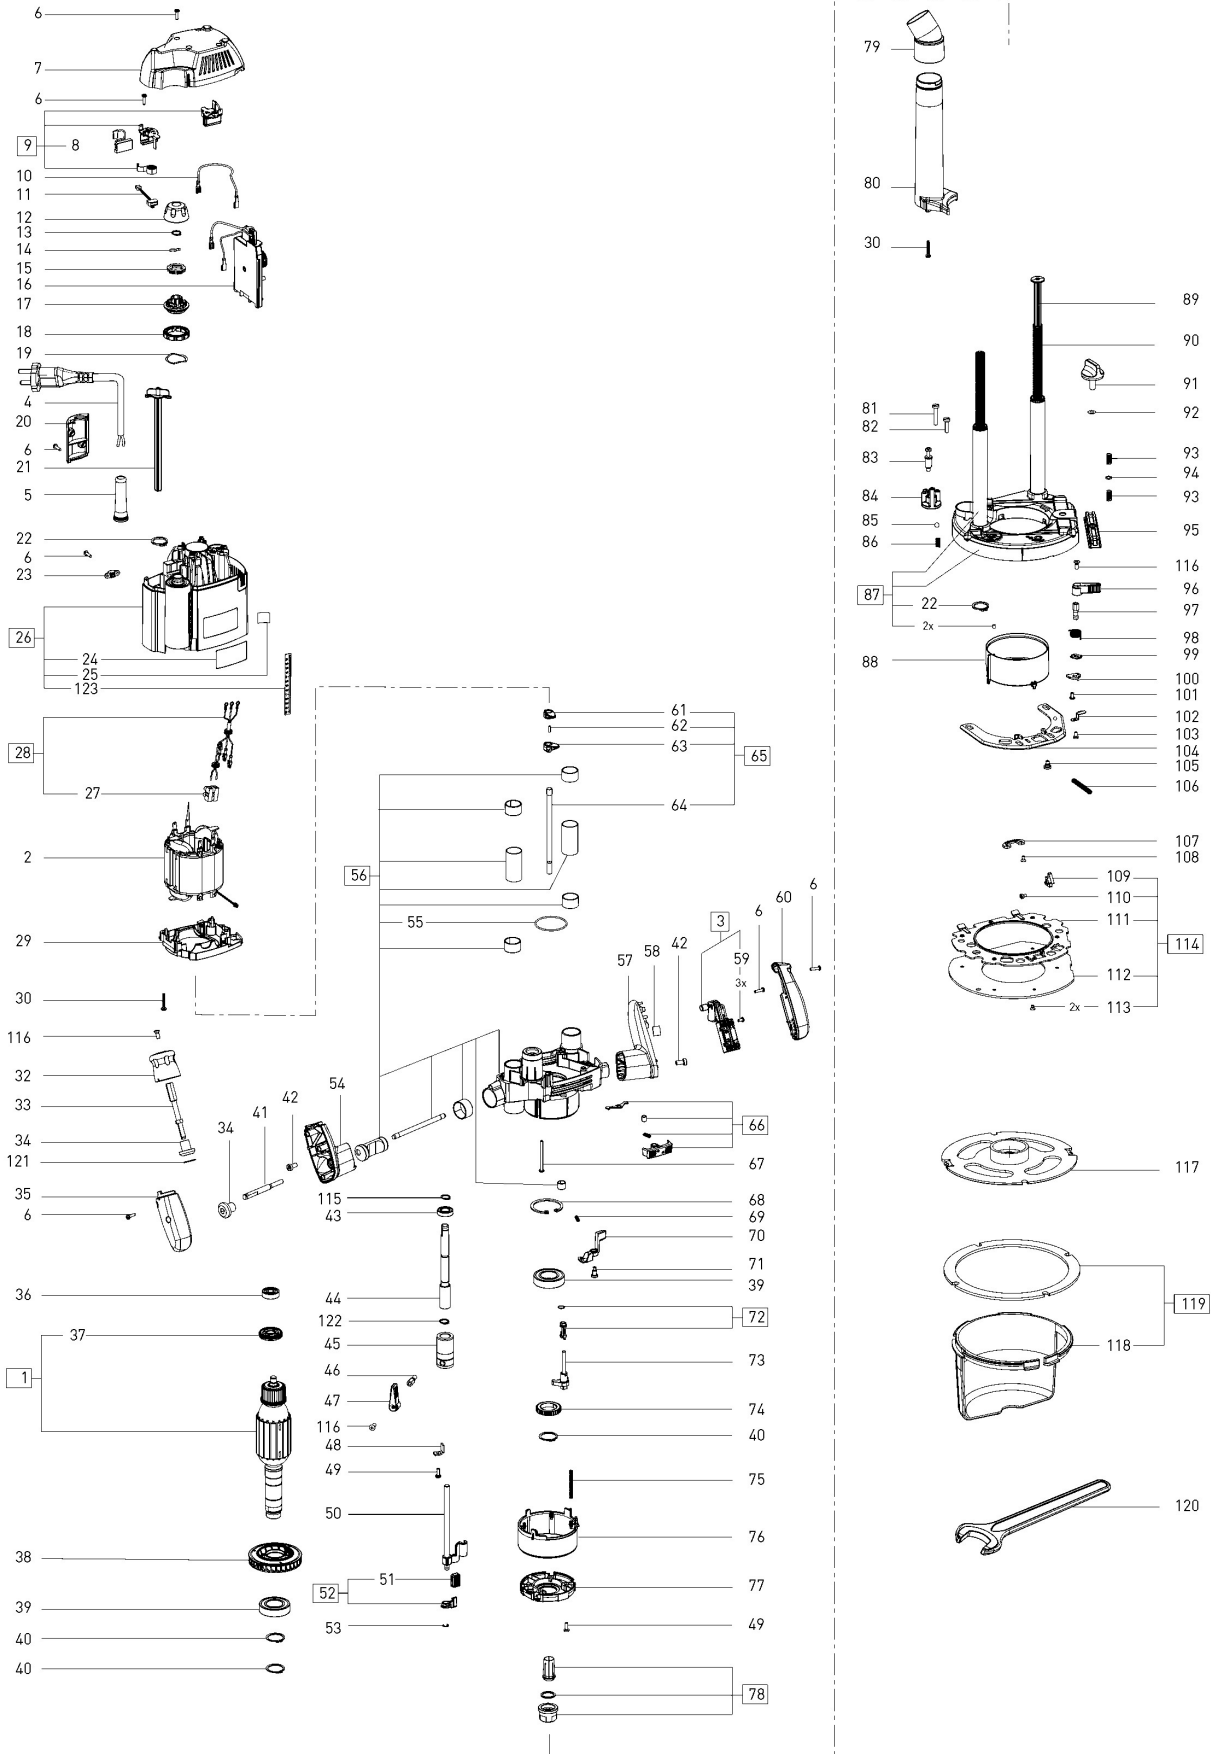

201148 - OF 2200 EB-F 120V

Pos	Part No.	Description	Quantity
1	496077	Armature	1
2	495220	Field assembly 230 V	1
3	495038	Switch	1
4	471931	Cable with plug 120V	1
5	470571	Cable grommet	1
6	400468	Raised-head screw 3,5 x 14 mm	18
7	470321	Housing cover	1
8	495042	KOHLE-A (pair)	1
9	495043	Brush holder (pair)	1
10	471929	Flexible lead	1
11	457920	Tachometer coil	1
12	471476	Upper section of pistol	1
13	200619	Snap ring	1
14	457753	Plate spring	1
15	474251	Back-up ring	1
16	494349	Electronic 110-120V	1
17	470599	Knob lever	1
18	470601	Thumbwheel	1
19	400988	Compensating washer 28 x 34,5 x 0,3 mm	1
20	470322	Cover	1
21	473469	Spring holder	1
22	400951	Snap ring	2
23	431899	Cable clamp	1
24	471141	Speed diagram	1
25	471143	Nameplate USA	1
26	201319	Motor housing	1
27	470807	Insulating screw	1
28	494350	Cable harness	1
29	470594	Air guide washer	6
30	228725	Raised-head screw 3,5 x 25 mm	6
32	471179	Knob lever	1
33	470501	Drive shaft	1
34	470342	Conical gear wheel	2
35	470575	Handle cover	1
36	400932	Ball bearing	1
37	477255	Solenoid ring	1
38	470593	Fan	1
39	400908	Ball bearing	2
40	400636	Snap ring	3
41	470502	Clamping bolt	1
42	465131	Screw	2
43	400962	Ball bearing	1
44	477056	Threaded rod	1
45	477055	Screw sleeve	1
46	474450	Bolt	1
47	457074	Lever	1
48	470505	Stop angle	1
49	400050	Raised-head screw M4 x 12	5