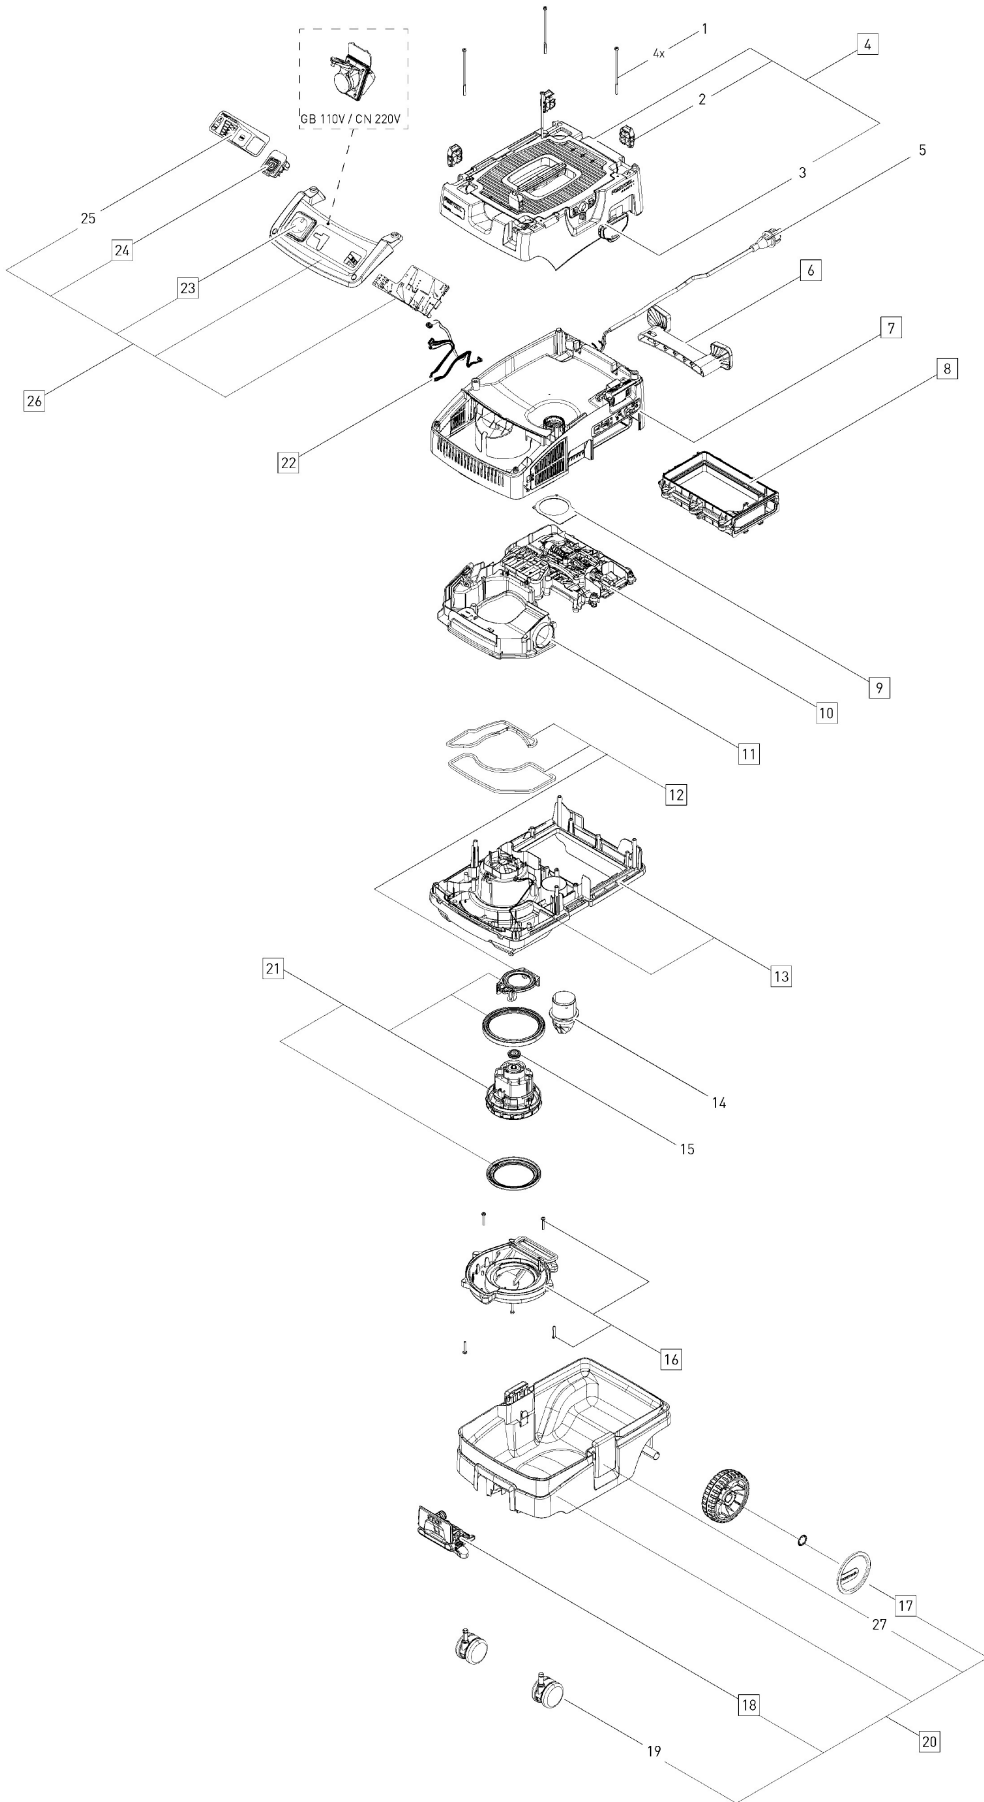

201920 - CT MINI I HEPA

Pos	Part No.	Description	Quantity
1	474911	Cheese head screw	4
2	200534	Locking latch	3
3	497819	Closure SYS TL KPL- SG2-T01-002	1
4	204717	Hood	1
5	204722	Mains cable	1
6	203722	Cable holder	1
7	203729	Housing	1
8	203721	Housing part	1
10	203734	Cleaning	1
11	203716	Hood	1
12	204737	Sealing set	1
13	203713	Filter housing	1
14	203719	Extraction adapter	1
16	203720	Cover	1
17	203732	Wheel	1
18	203733	Brake	1
19	200554	Roller	1
20	203731	Container	1
21	496270	Turbine 120V	1
23	204729	Socket	1
25	204780	Transparency	1
26	204759	Screen	1
27	205135	Clamp	1
28	10154849	Nameplate	1
29	205830	Grille insert	1
30	205829	Air vent	1
31	205736	Cable harness	1
32	496268	Carbon set 220-240V	1
33	205737	Gasket	1