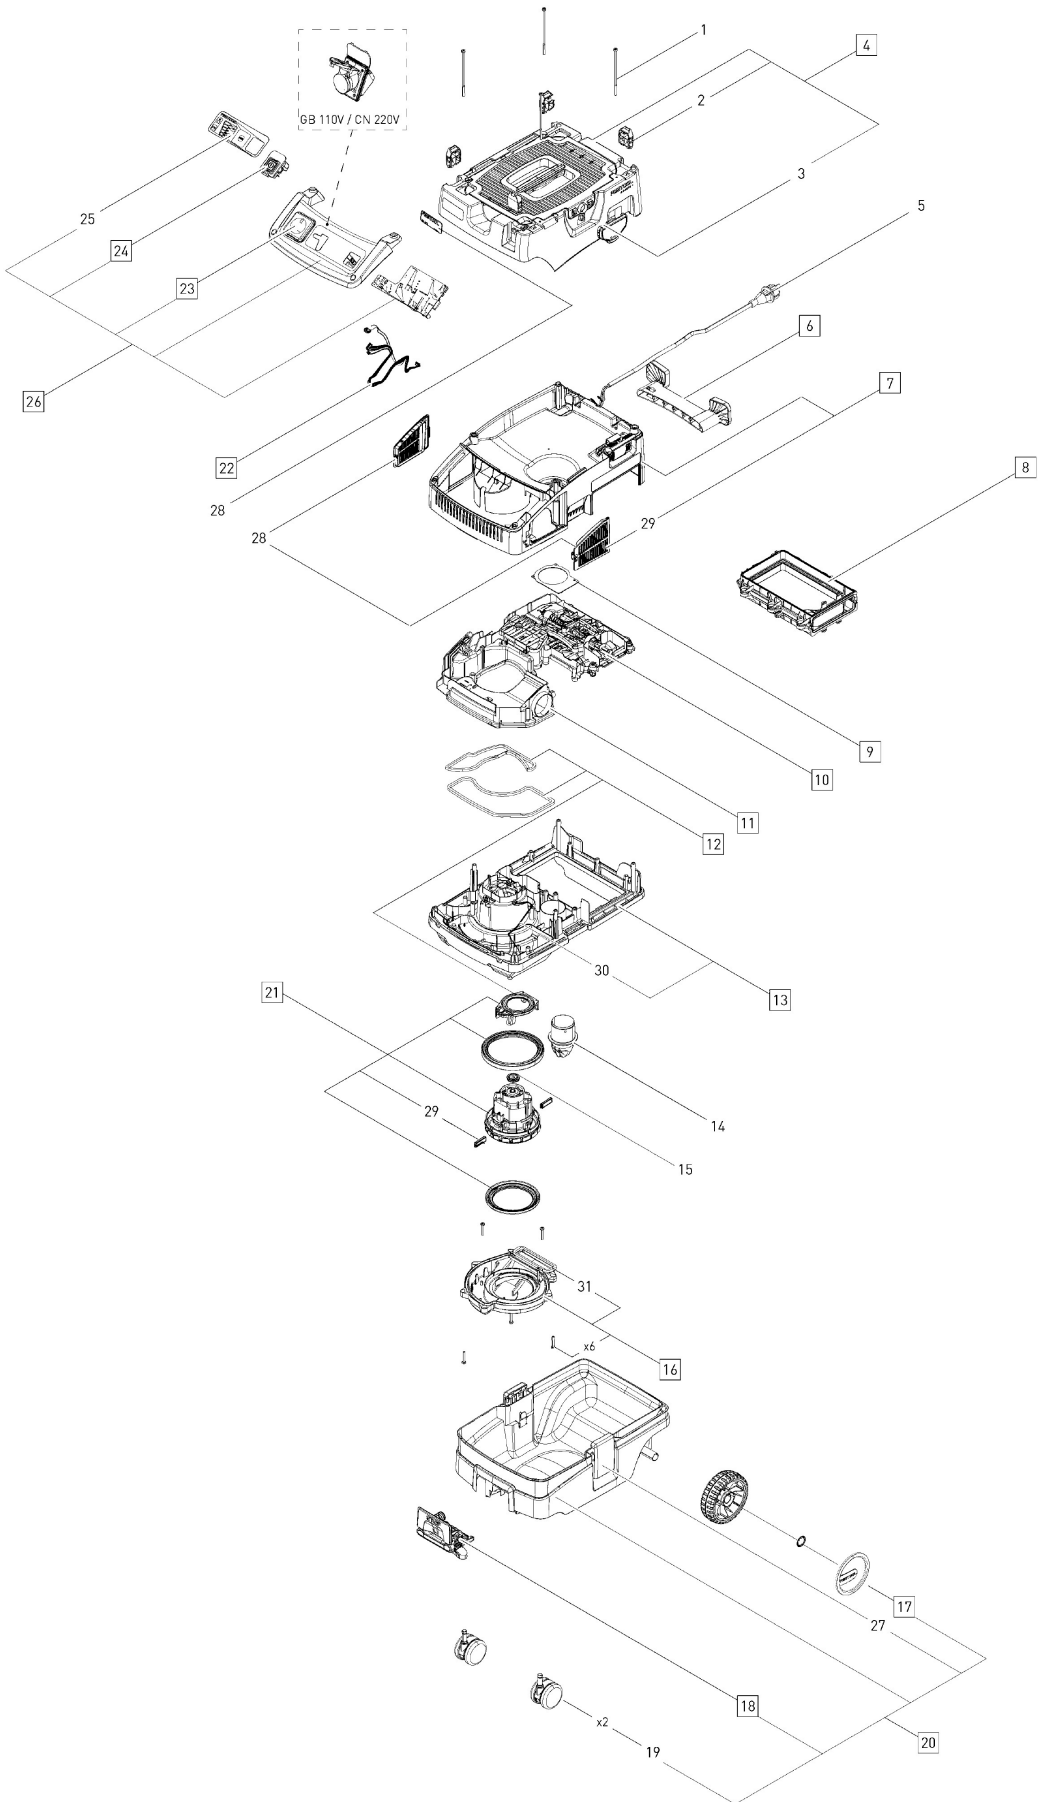

# 201927 - CT MIDI I HEPA

<b>Pos</b>	<b>Part No.</b>	<b>Description</b>	<b>Quantity</b>
1	474911	Cheese head screw	4
2	200534	Locking latch	3
3	497819	Closure SYS TL KPL- SG2-T01-002	1
4	204717	Hood	1
5	204722	Mains cable	1
6	203722	Cable holder	1
7	203729	Housing	1
8	203721	Housing part	1
10	203734	Cleaning	1
11	203716	Hood	1
12	204737	Sealing set	1
13	203713	Filter housing	1
14	203719	Extraction adapter	1
16	203720	Cover	1
17	203732	Wheel	1
18	203733	Brake	1
19	200554	Roller	1
20	203730	Container	1
21	496270	Turbine 120V	1
23	204729	Socket	1
25	204780	Transparency	1
26	204759	Screen	1
27	205135	Clamp	1
28	10154849	Nameplate	1
29	205830	Grille insert	1
30	205829	Air vent	1
31	205736	Cable harness	1
32	496268	Carbon set 220-240V	1
33	205737	Gasket	1